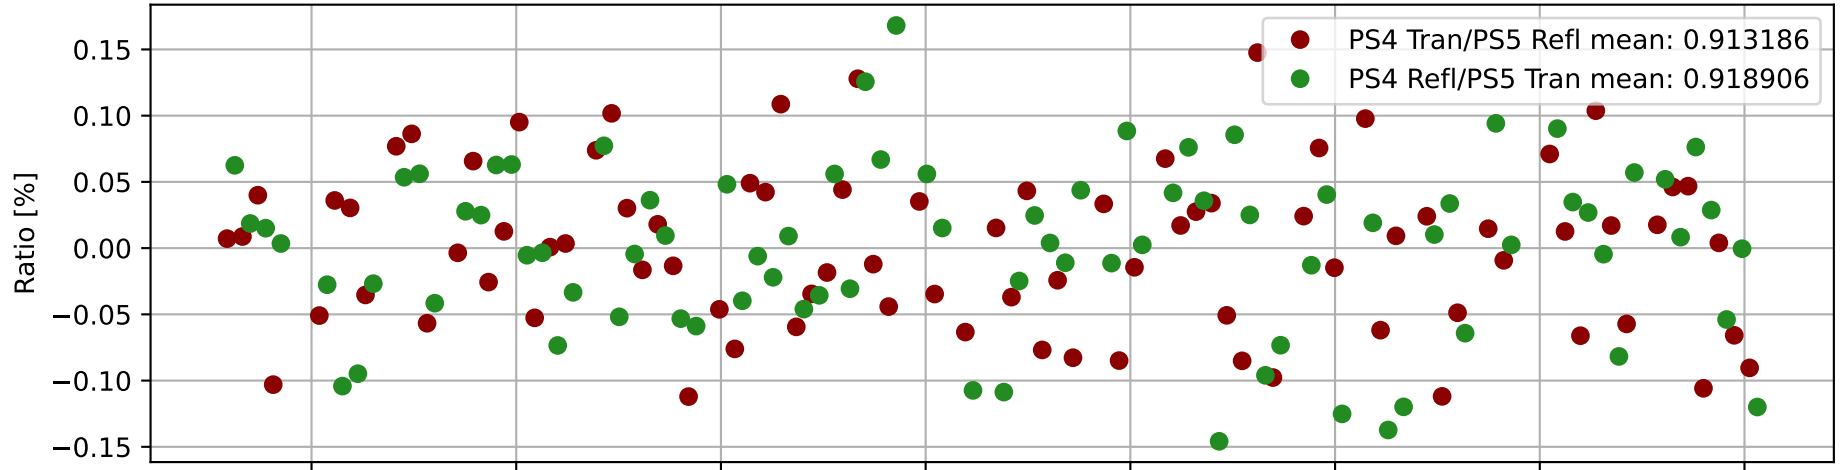

PS4/PS5 timeseries ratios

PS4/PS5 final ratios