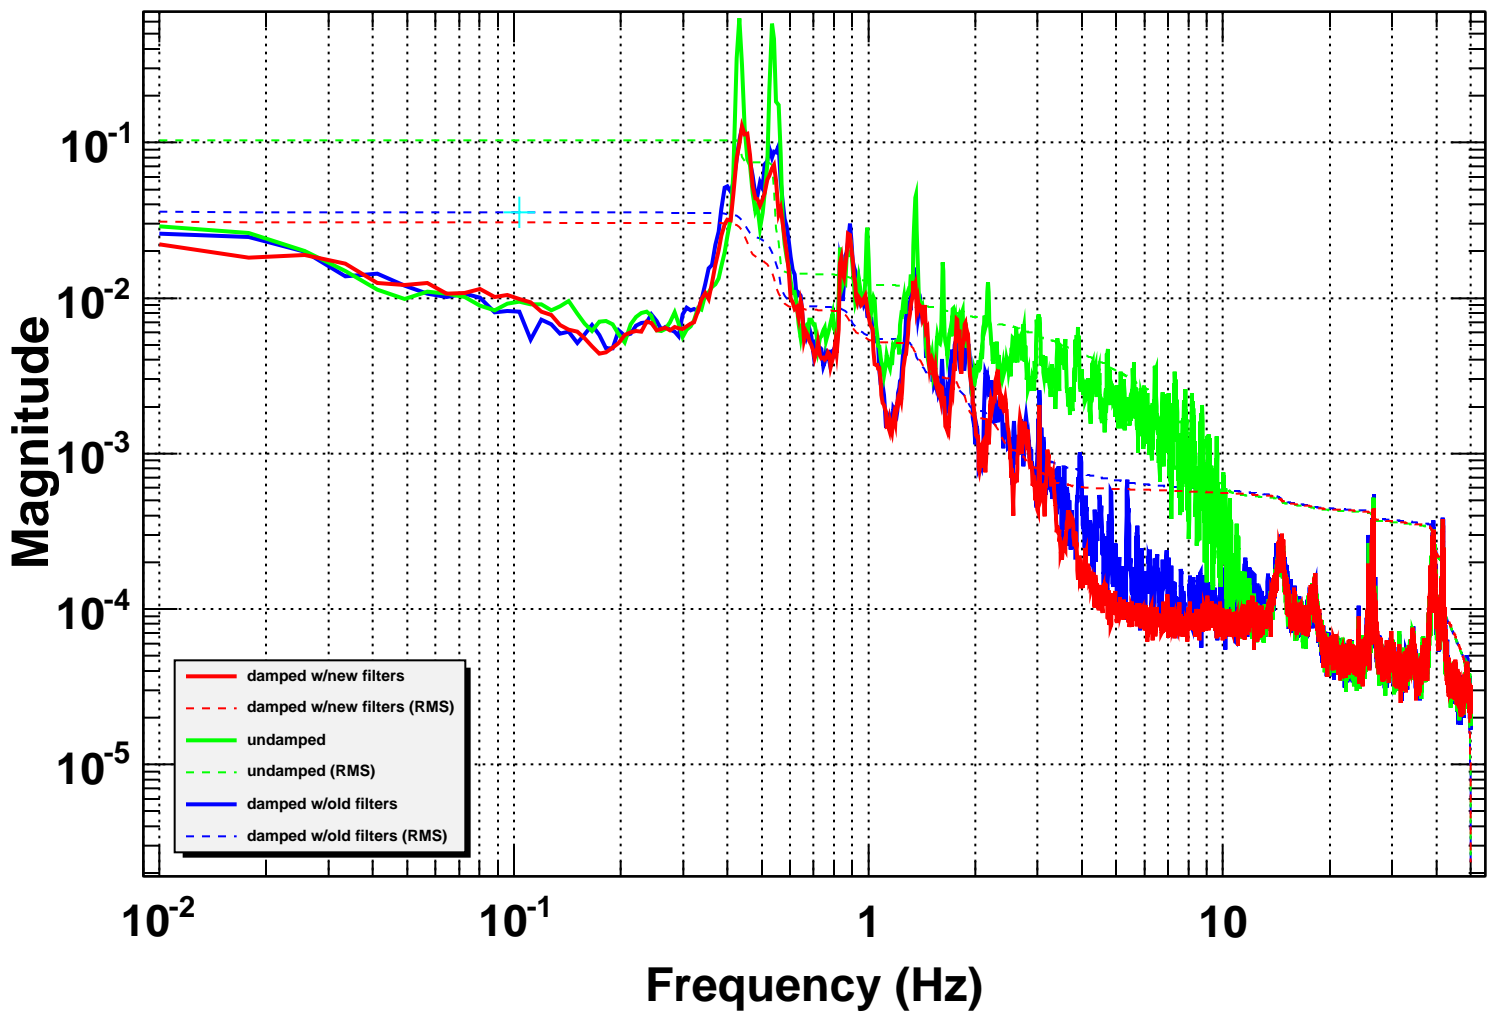

ETMY L3 Pitch optical lever power spectrum

*T0=1057363980

Avg=20

BW=0.0117187