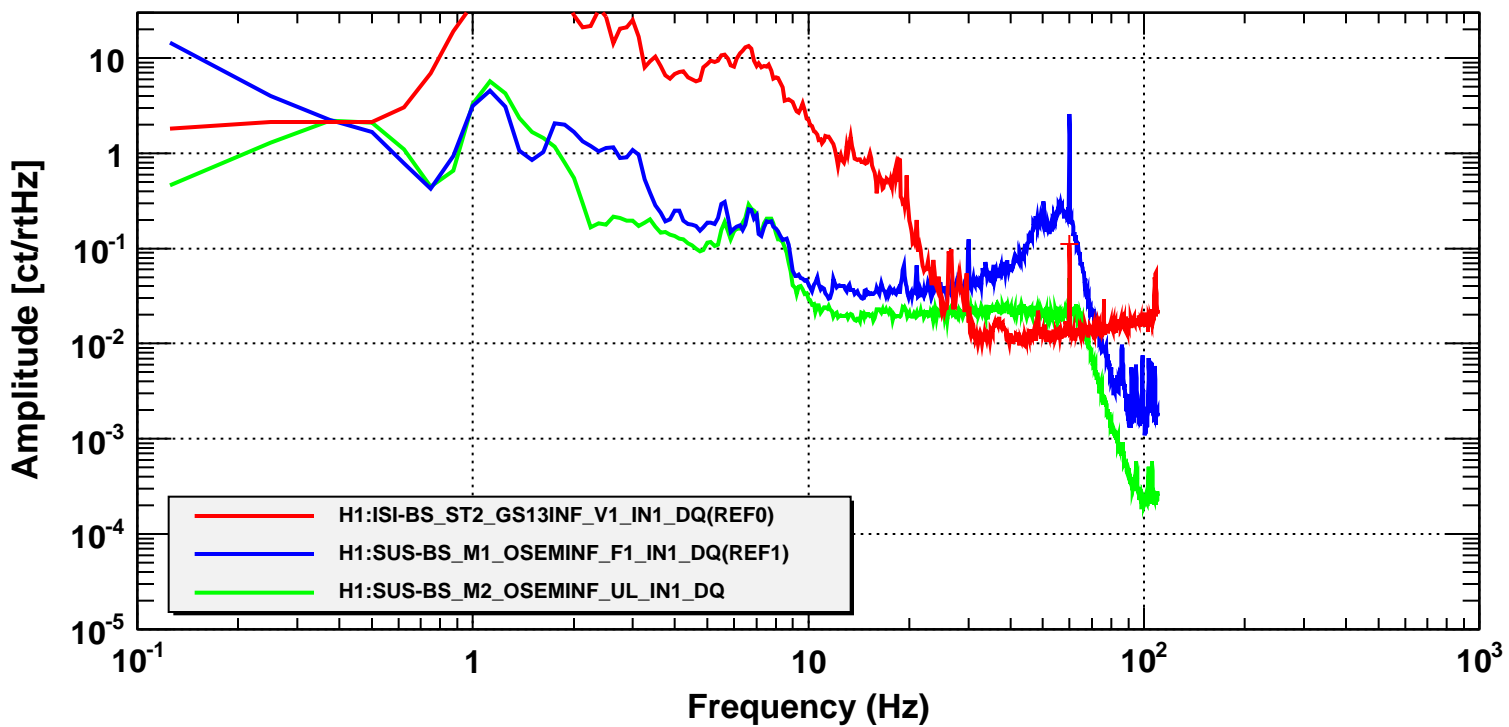

H1:SUS-BS\_M1\_DAMP\_OUT ASD

\*T0=09/07/2013 21:00:00

Avg=50

BW=0.1875