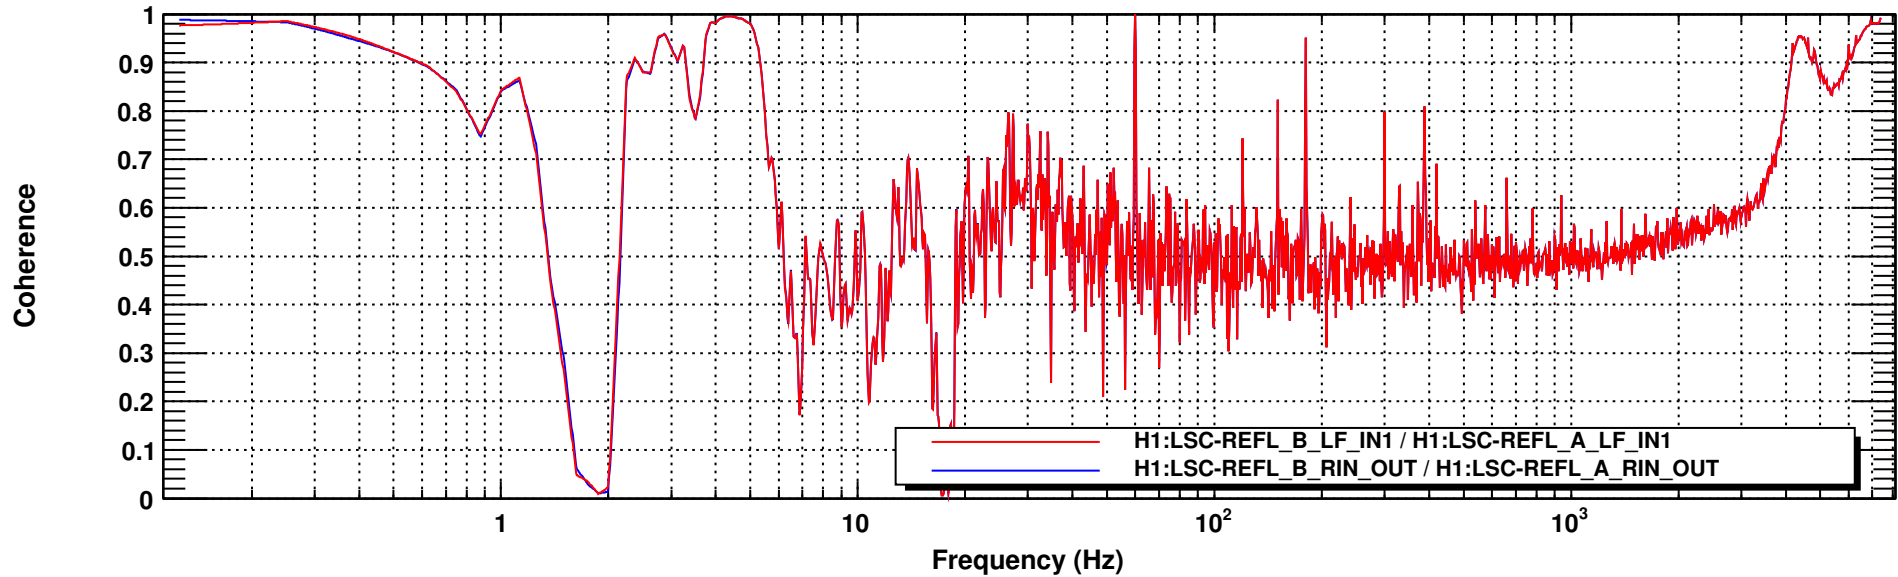

Power spectrum (REFL_A 16.7mW, REFL_B 15.6mW)

*T0=20/06/2023 17:37:58

Avg=25/Bin=5L

BW=0.187493

Coherence

T0=20/06/2023 17:37:58

Avg=25/Bin=25L

BW=0.187493