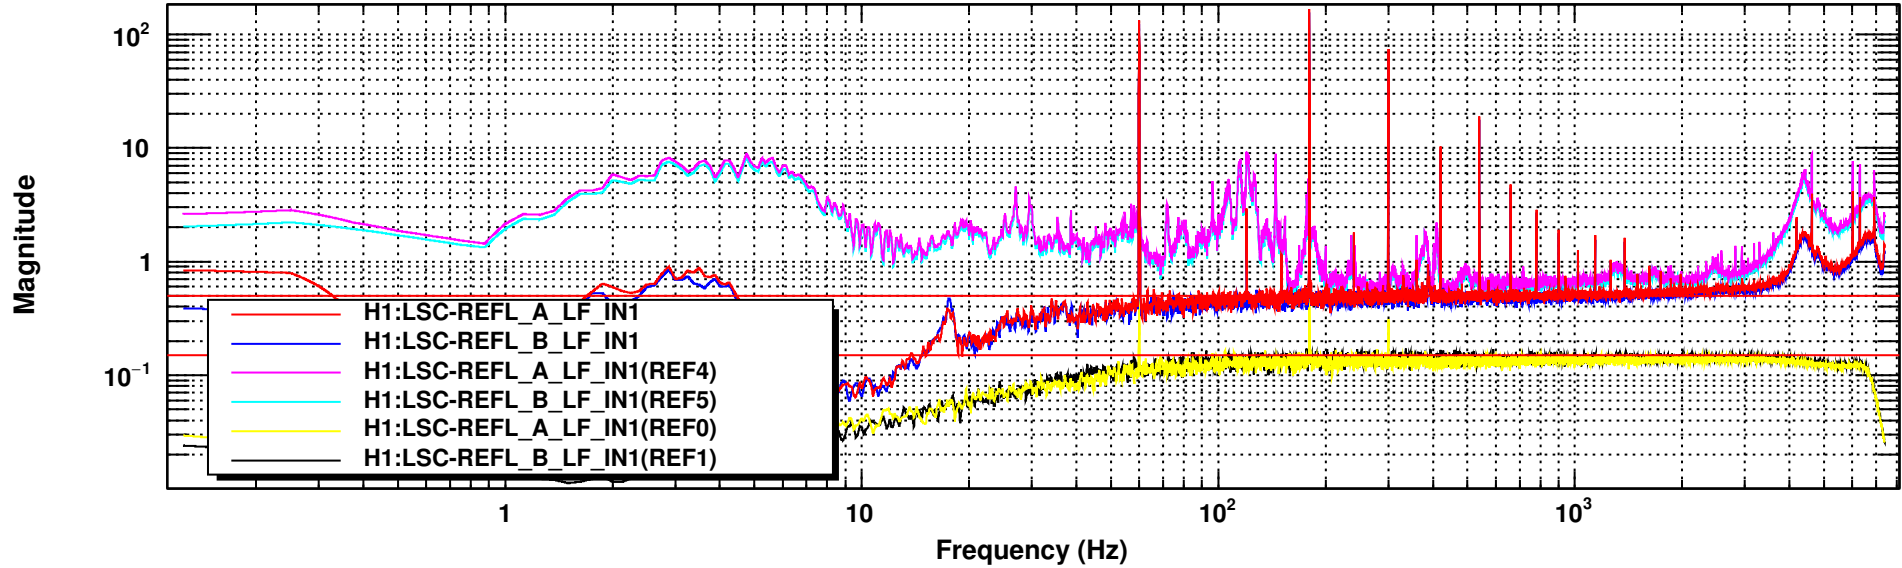

Power spectrum (REFL_A 16.7mW, REFL_B 15.6mW)

*T0=20/06/2023 17:37:58

Avg=25/Bin=5L

BW=0.187493

Coherence

T0=20/06/2023 17:37:58

Avg=25/Bin=25L

BW=0.187493