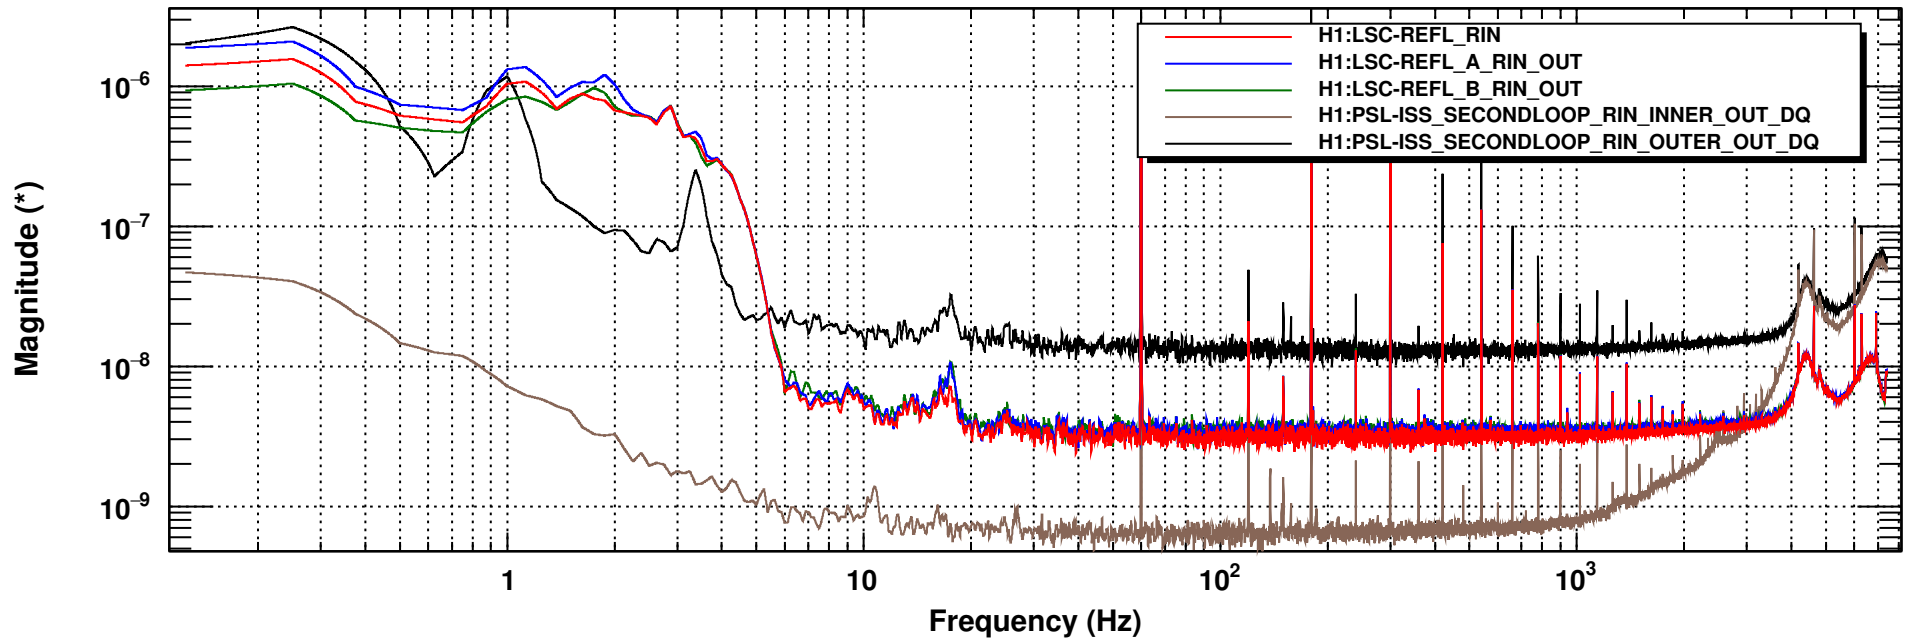

Power spectrum (REFL\_A 16.7mW, REFL\_B 15.6mW)

T0=20/06/2023 17:38:51

Avg=25/Bin=5L

BW=0.187493

Coherence

T0=20/06/2023 17:38:51

Avg=25/Bin=25L

BW=0.187493