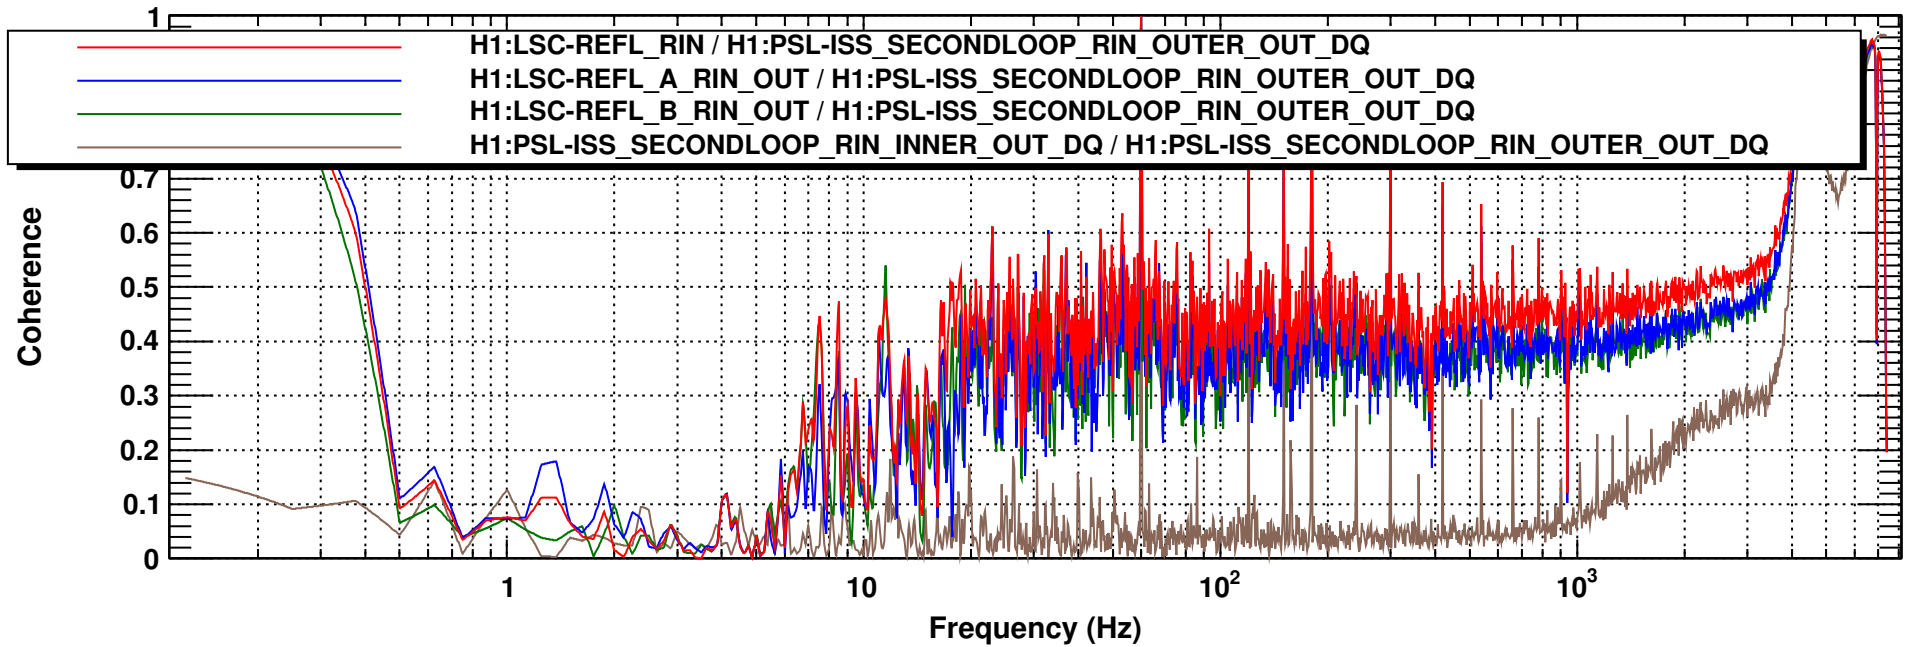

Power spectrum (REFL\_A 16.7mW, REFL\_B 15.6mW)

T0=20/06/2023 17:38:51

Avg=25/Bin=5L

BW=0.187493

Coherence

T0=20/06/2023 17:38:51

Avg=25/Bin=25L

BW=0.187493