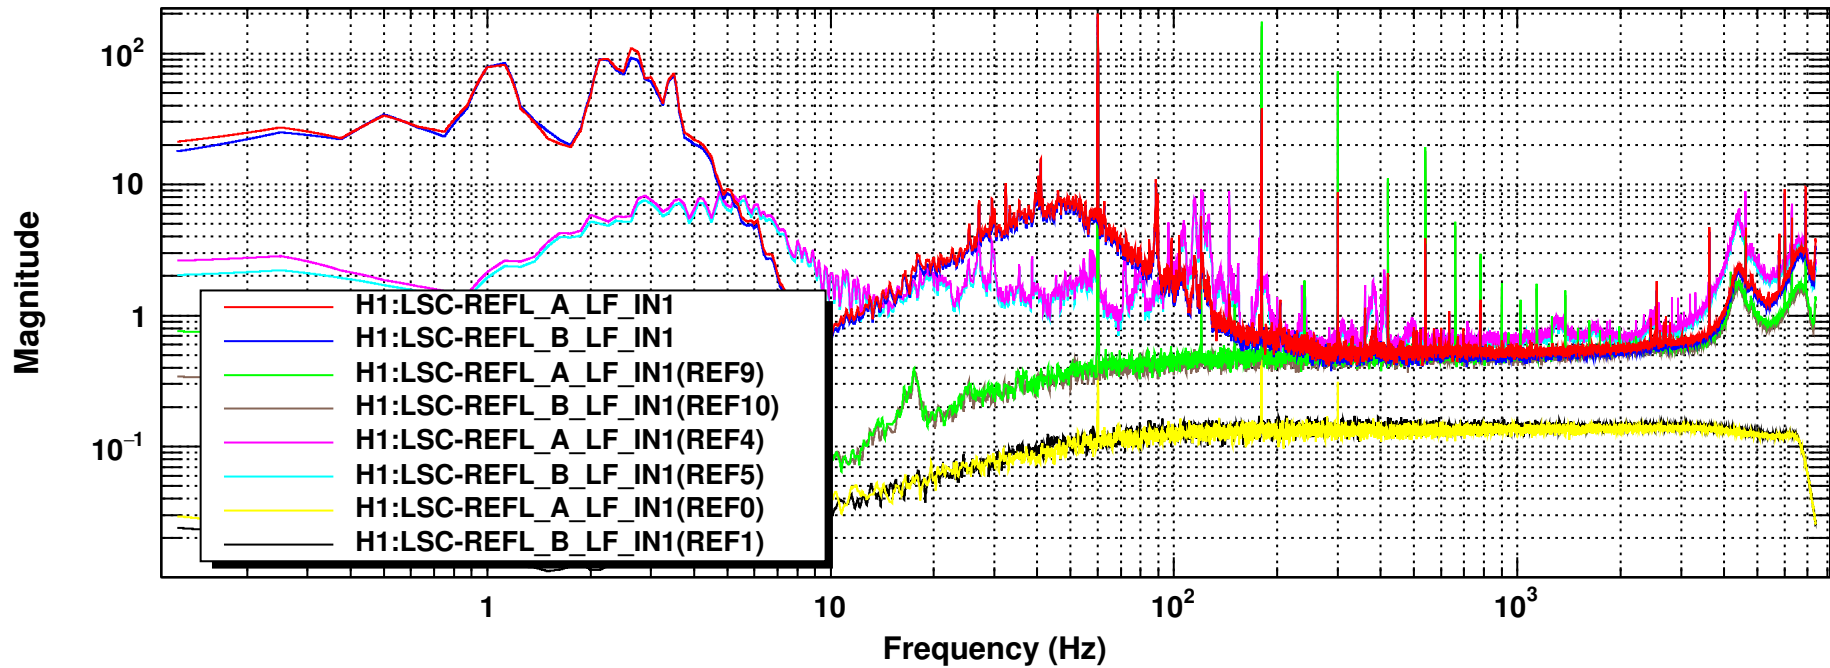

Power spectrum (REFL A/B new: 8.1mW old: 16.2mW)

Coherence