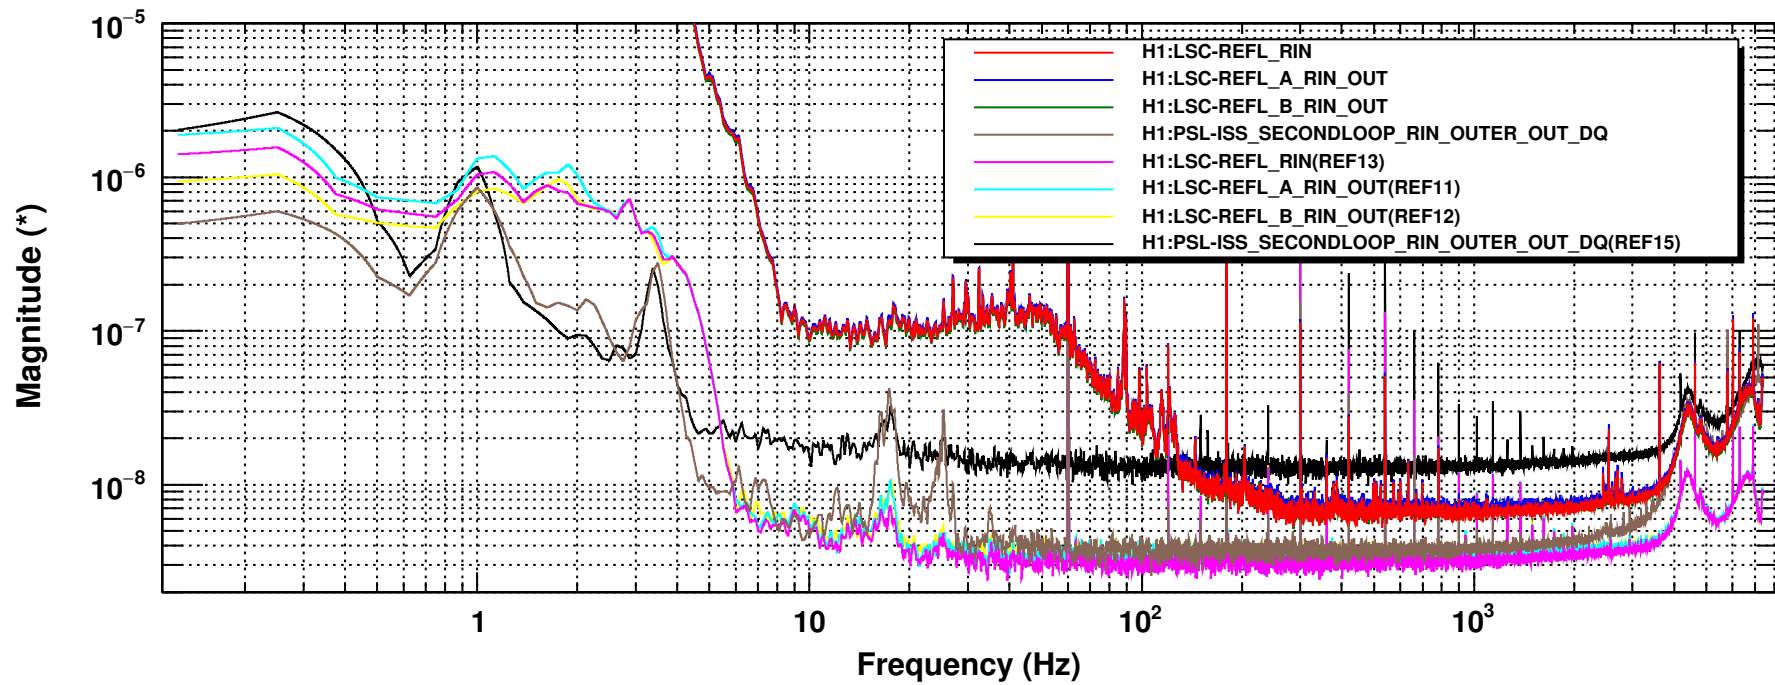

Power spectrum (REFL A/B new: 8.1mW old: 16.2mW)

Coherence