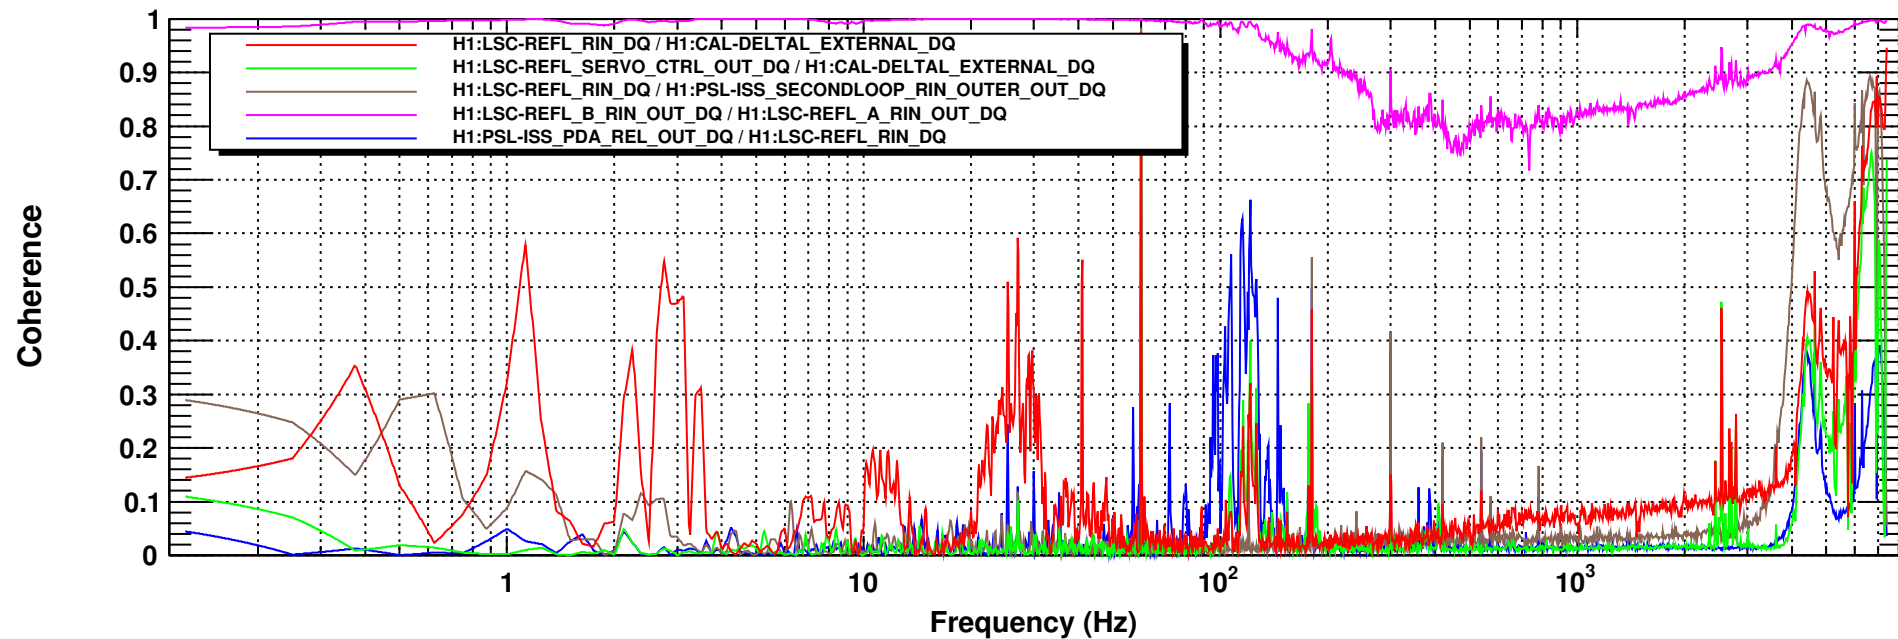

### Power spectrum

T0=21/06/2023 00:25:00

Avg=90/Bin=5L

BW=0.187493

### Coherence

T0=21/06/2023 00:25:00

Avg=90/Bin=25L

BW=0.187493