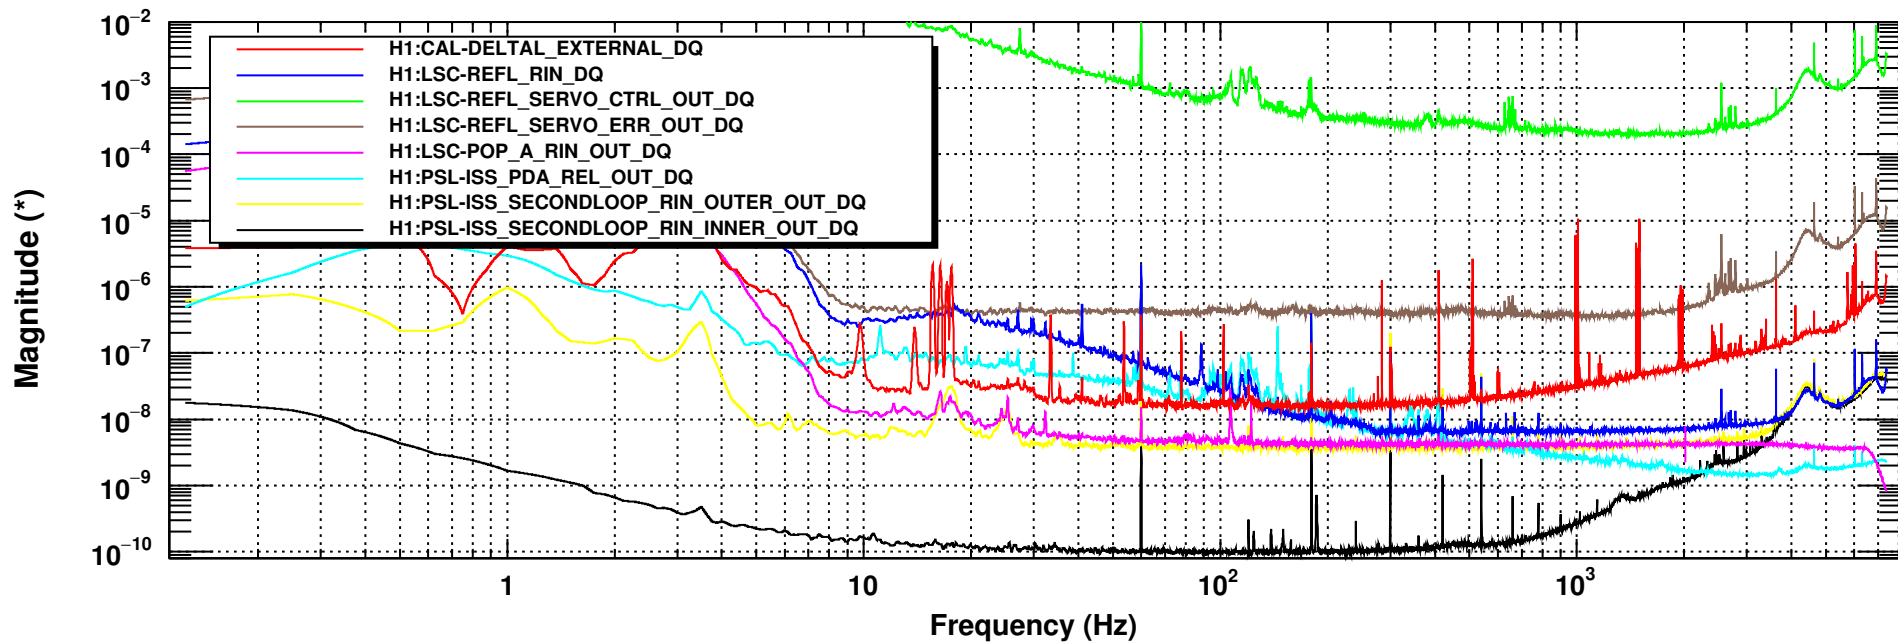

### Power spectrum

T0=21/06/2023 00:25:00

Avg=90/Bin=5L

BW=0.187493

### Coherence

T0=21/06/2023 00:25:00

Avg=90/Bin=25L

BW=0.187493