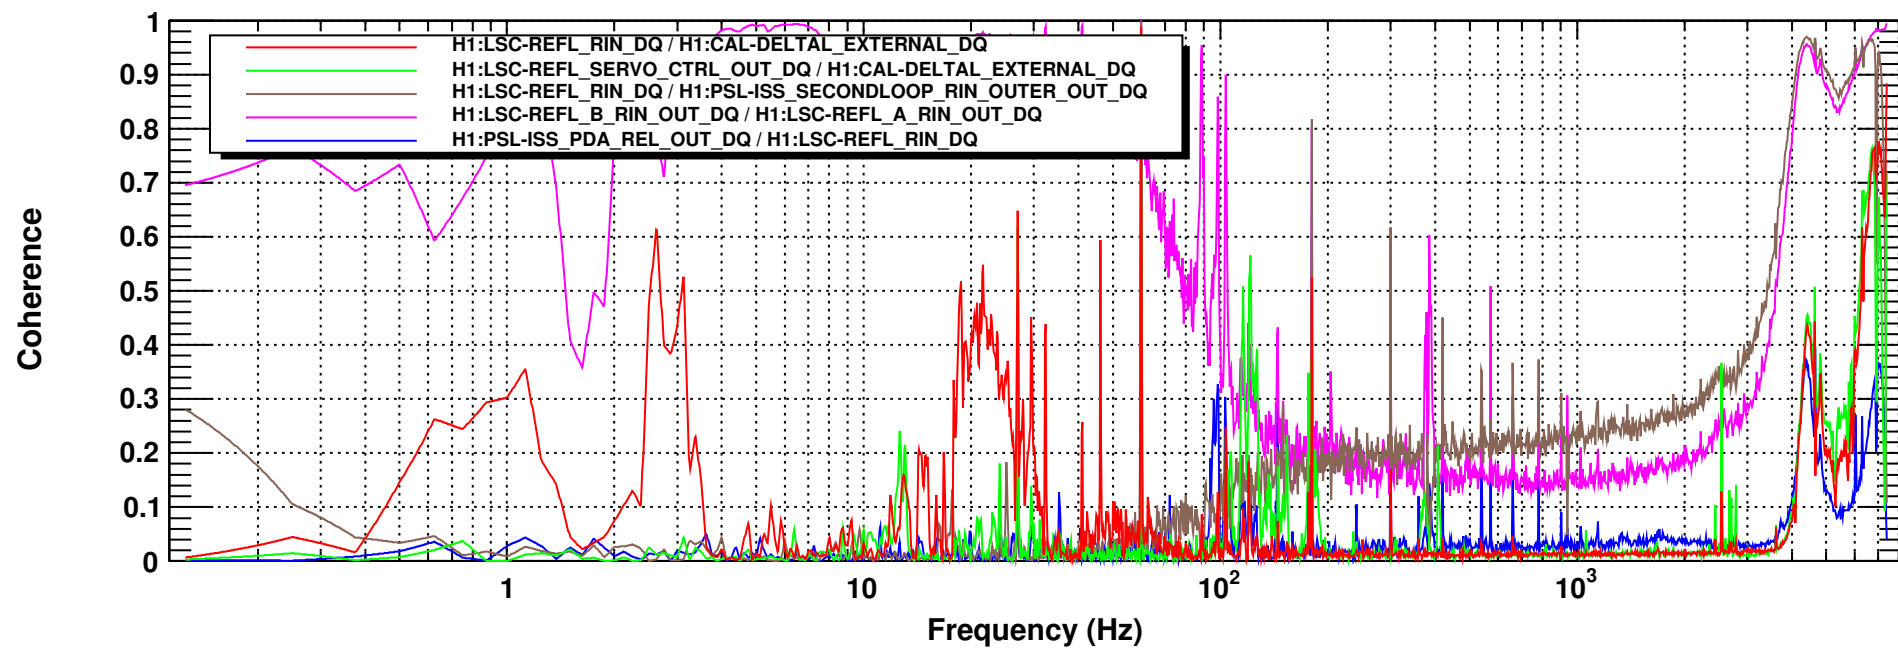

Power spectrum

T0=21/06/2023 23:10:28

Avg=100/Bin=5L

BW=0.187493

Coherence

T0=21/06/2023 23:10:28

Avg=100/Bin=25L

BW=0.187493