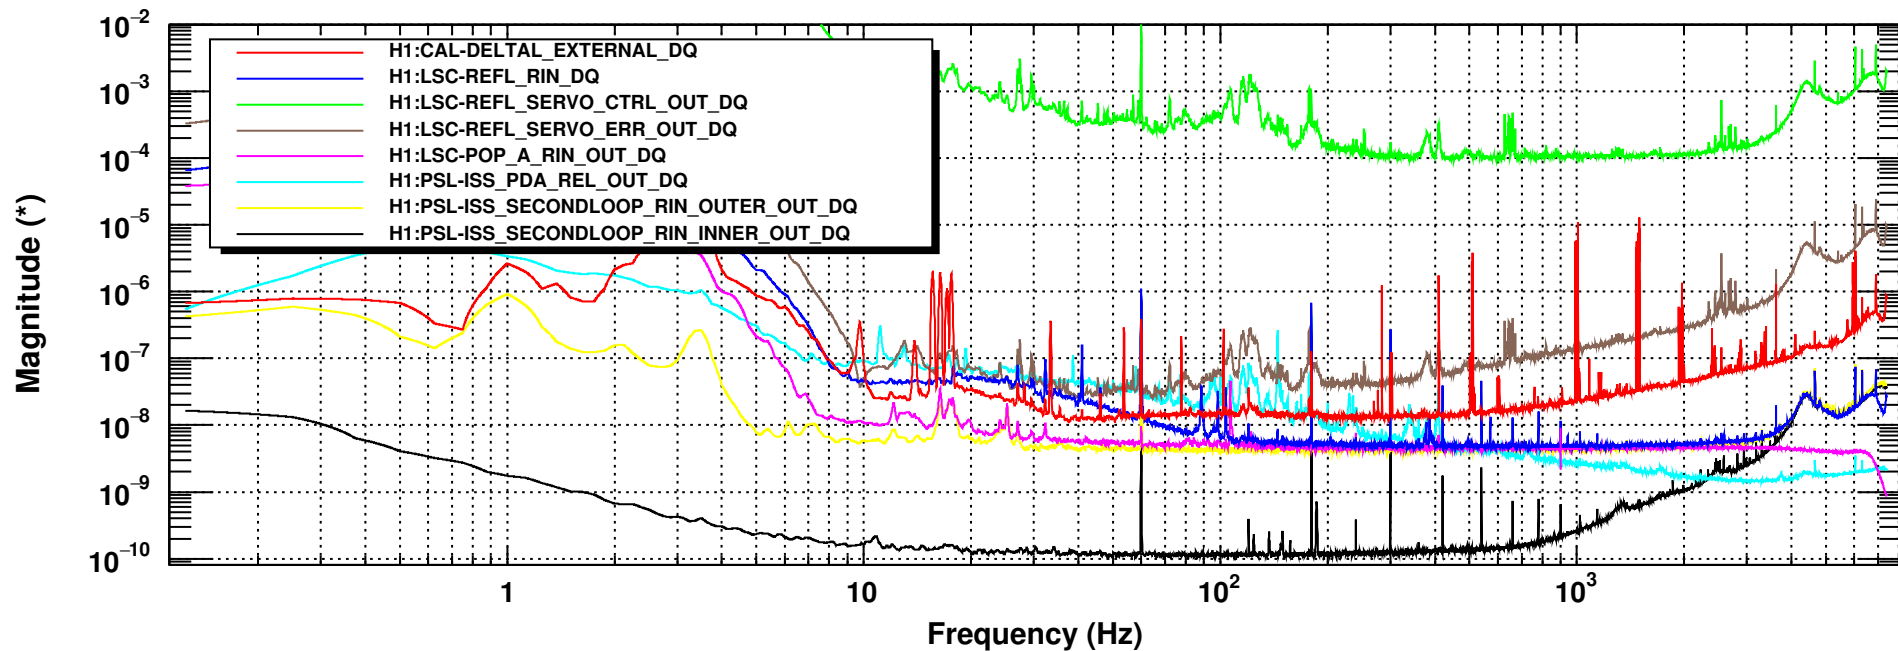

Power spectrum

T0=21/06/2023 23:10:28

Avg=100/Bin=5L

BW=0.187493

Coherence

T0=21/06/2023 23:10:28

Avg=100/Bin=25L

BW=0.187493