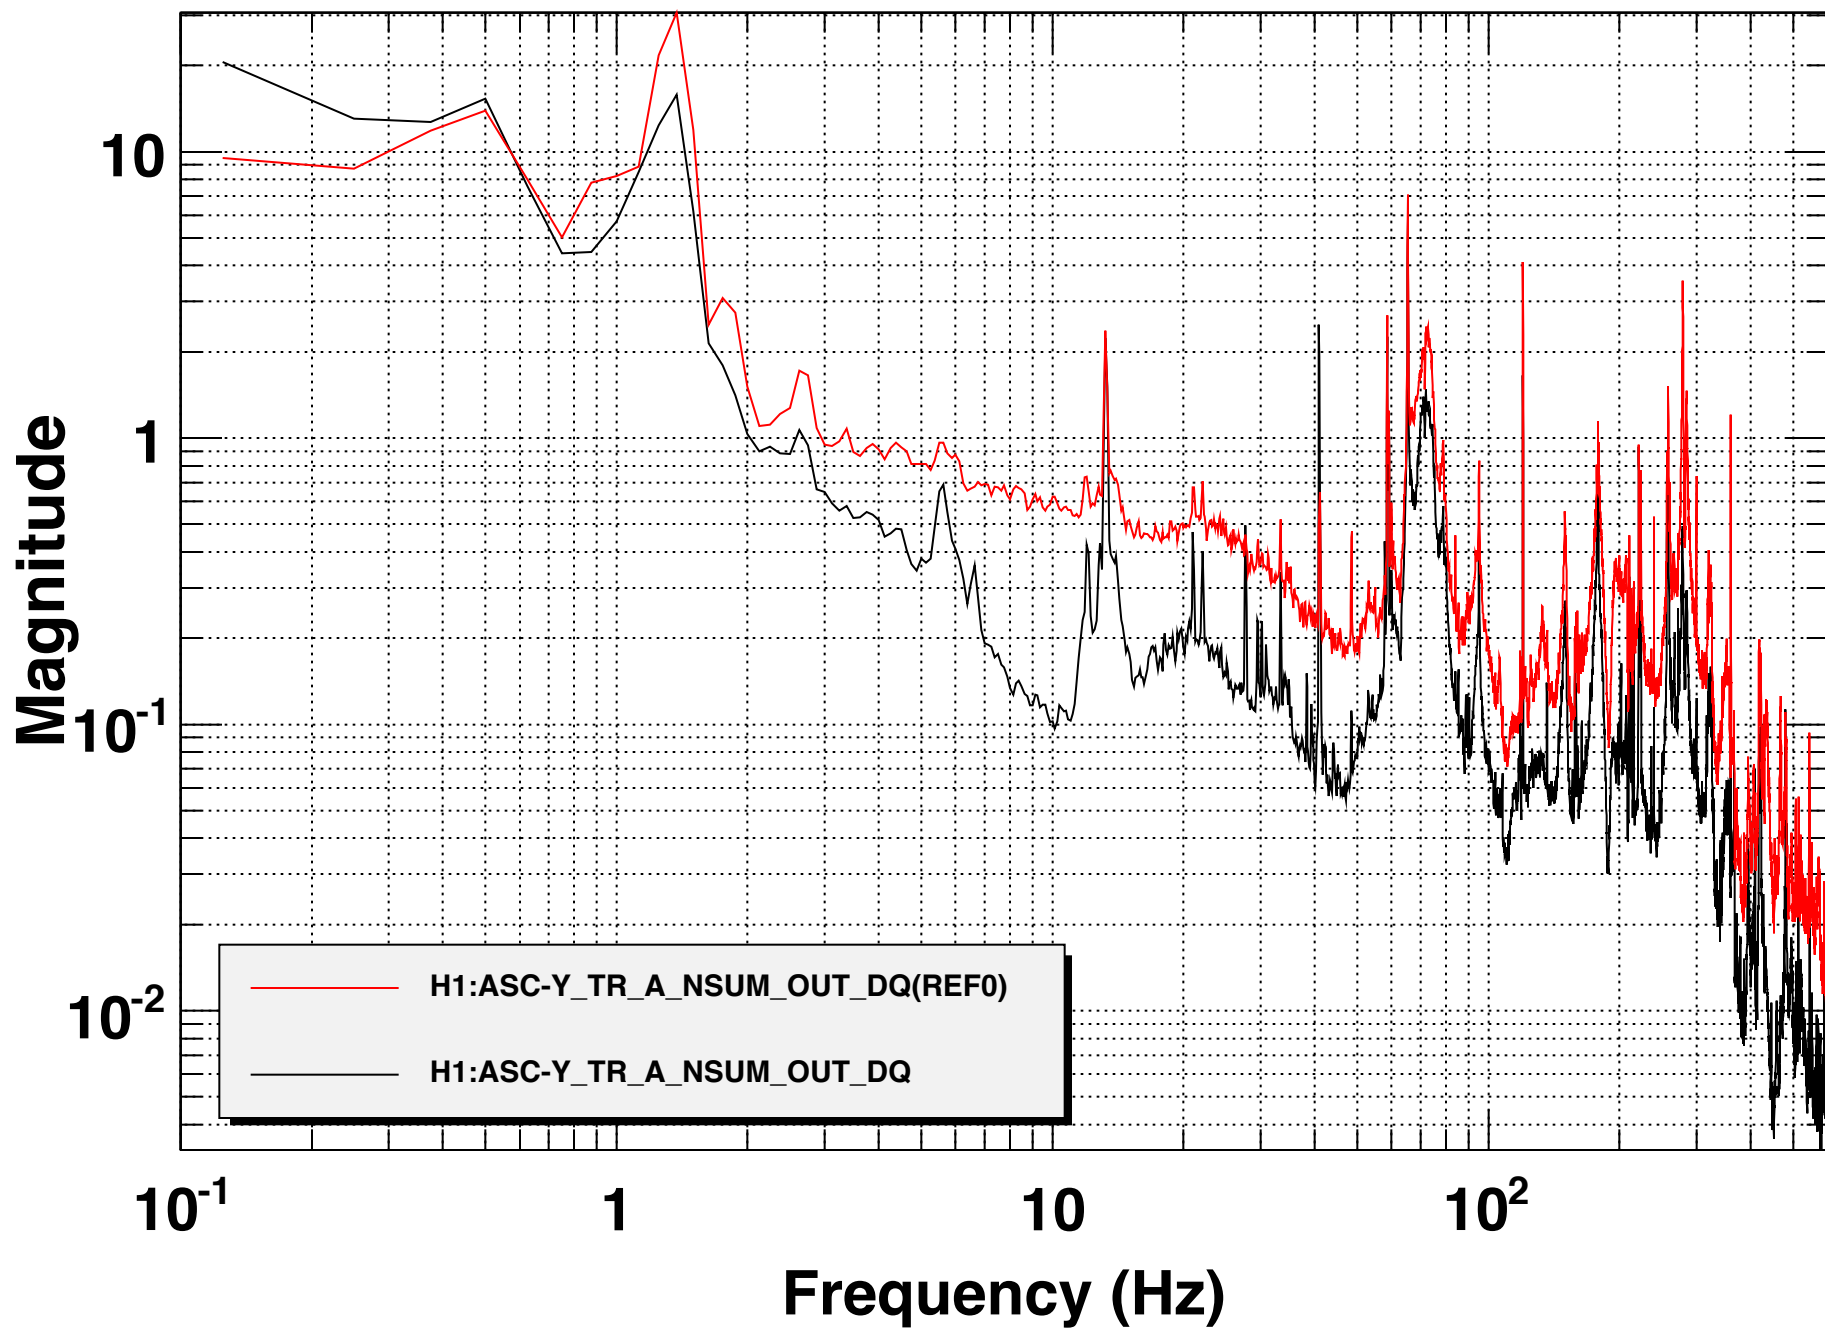

RED: nominal, BLACK: PSL fans off, except makeup air, and CRs by BS off

**\*T0=14/07/2013 19:12:58**

**\*Avg=4**

**BW=0.187499**