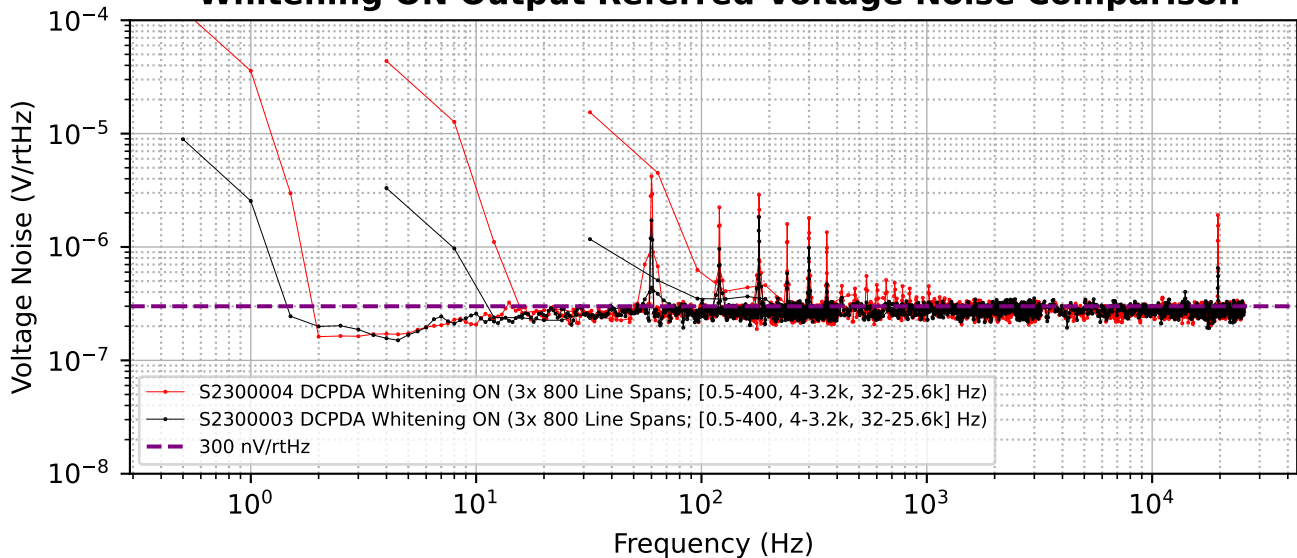

2023-07-10 OMC DCPD Whitening Chassis Channel A Whitening ON Output Referred Voltage Noise Comparison

2023-07-10 OMC DCPD Whitening Chassis Channel A

Whitening OFF Output Referred Voltage Noise Comparison