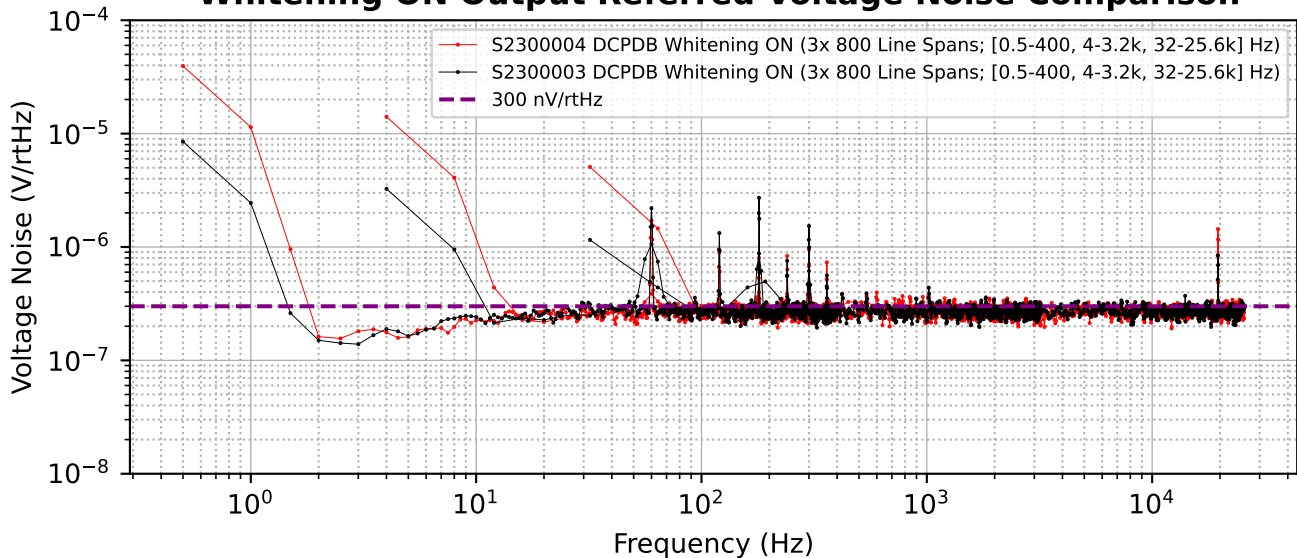

2023-07-10 OMC DCPD Whitening Chassis Channel B Whitening ON Output Referred Voltage Noise Comparison