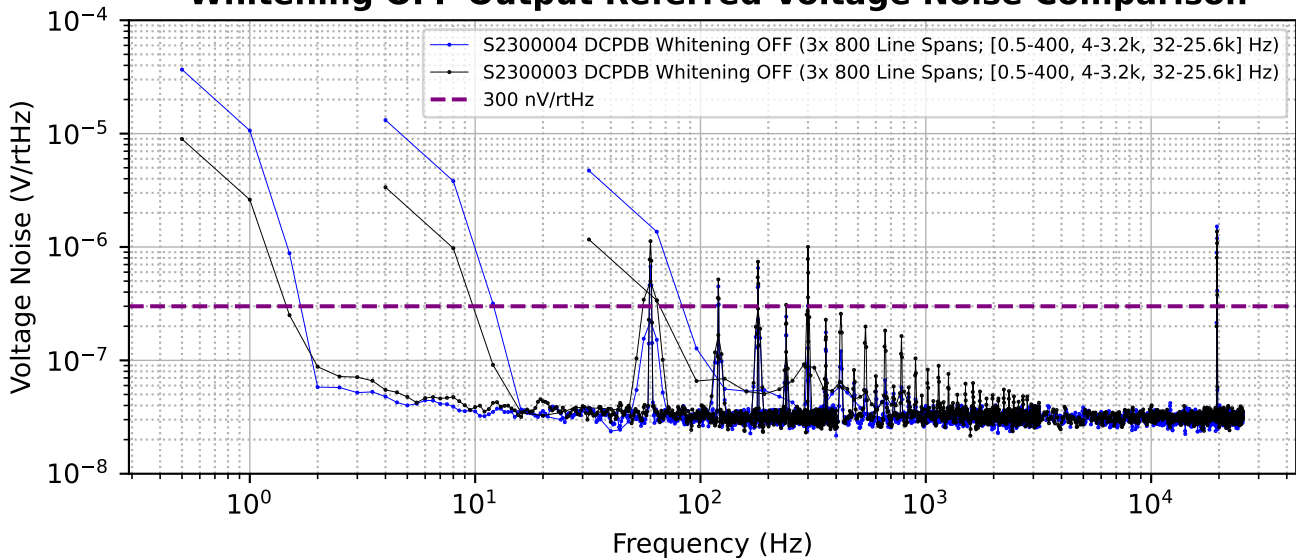

2023-07-10 OMC DCPD Whitening Chassis Channel B Whitening OFF Output Referred Voltage Noise Comparison