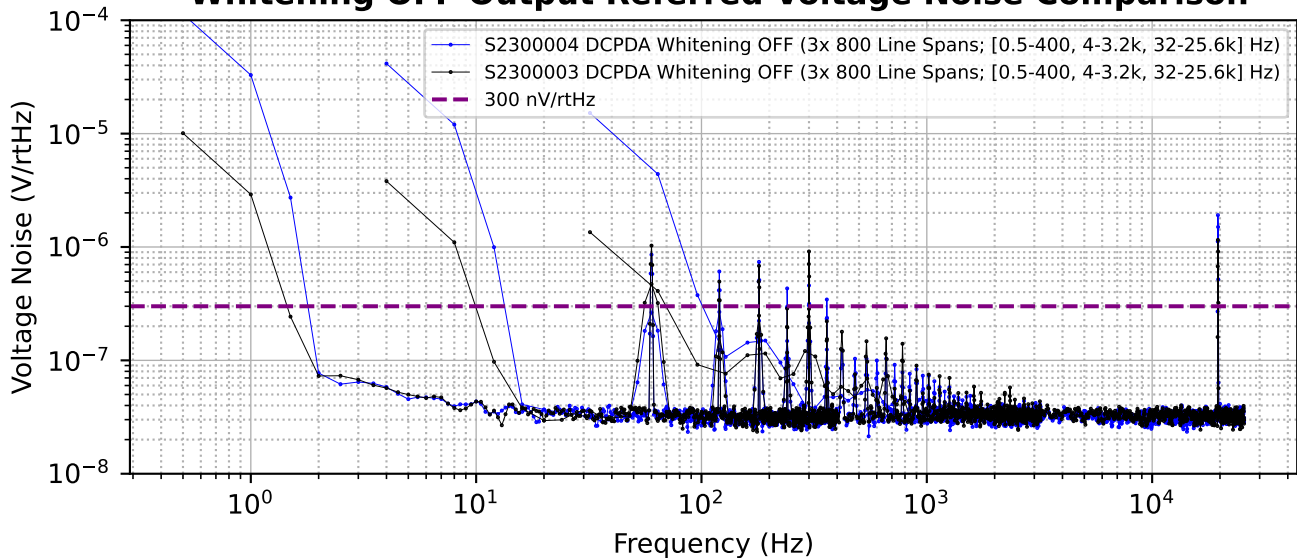

2023-07-10 OMC DCPD Whitening Chassis Channel A Whitening ON Output Referred Voltage Noise Comparison

2023-07-10 OMC DCPD Whitening Chassis Channel A

Whitening OFF Output Referred Voltage Noise Comparison