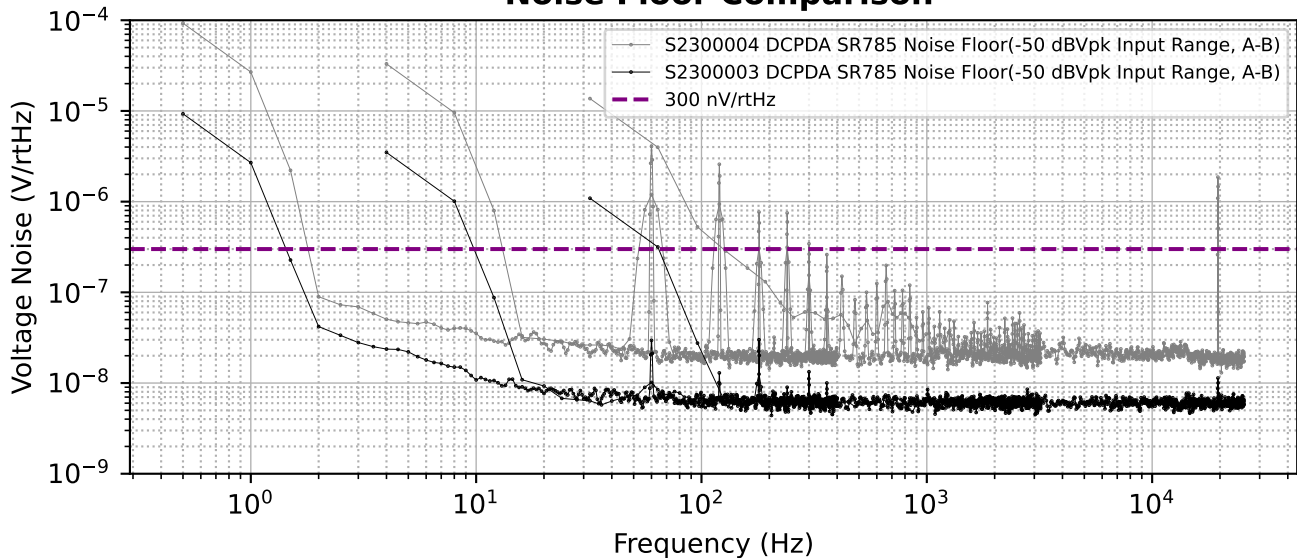

2023-07-10 OMC DCPD Whitening Chassis Channel A Noise Floor Comparison