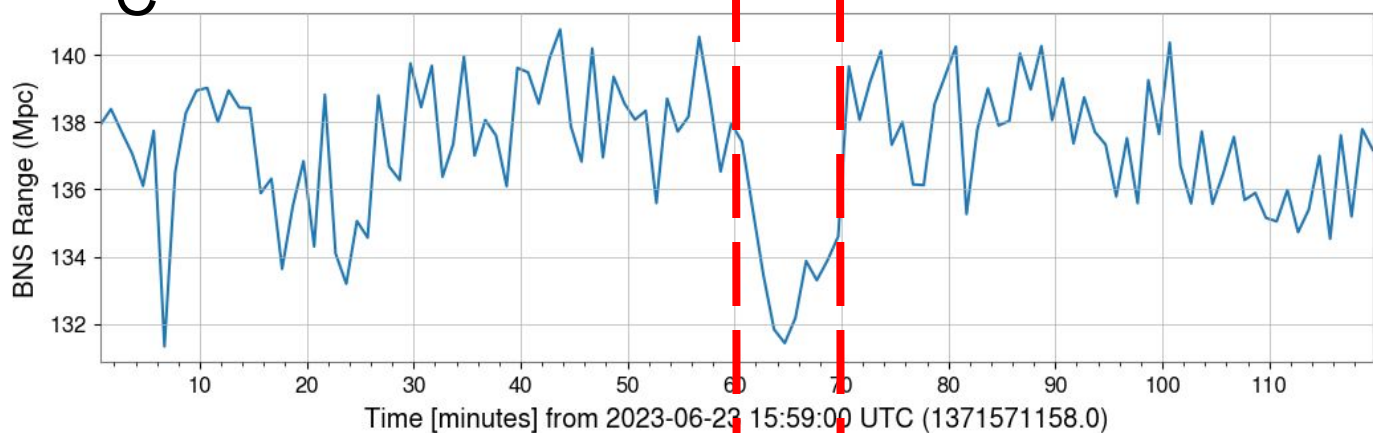

July 7

H1:DMT-SNSW_EFFECTIVE_RANGE_MPC

H0:VAC-LY_TERM_M17_CHAN2_IN_MA.mean

H1:SUS-ITMY_L3_OPLEV_BLRMS_P_3_10.mean

June 23

H1:DMT-SNSW_EFFECTIVE_RANGE_MP

C

H0:VAC-LY_TERM_M17_CHAN2_IN_MA.mean