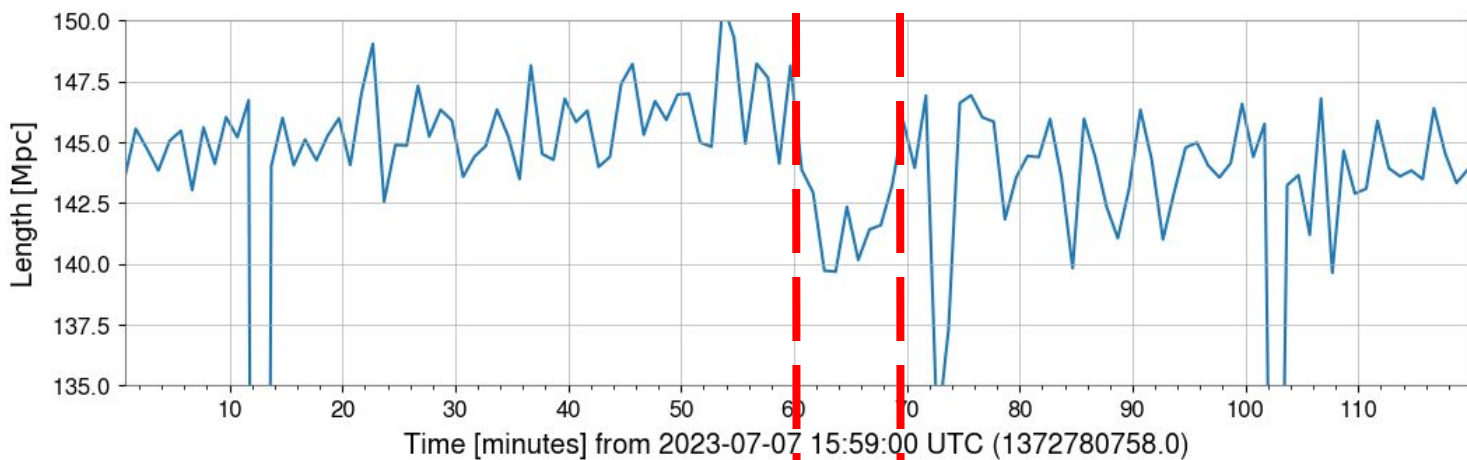

July 7

H1:DMT-SNSW_EFFECTIVE_RANGE_MPC

H0:VAC-LY_TERM_M17_CHAN2_IN_MA.mean

H1:SUS-ITMY_L3_OPLEV_BLRMS_P_3_10.mean

June 23

H1:DMT-SNSW_EFFECTIVE_RANGE_MP

C

H0:VAC-LY_TERM_M17_CHAN2_IN_MA.mean