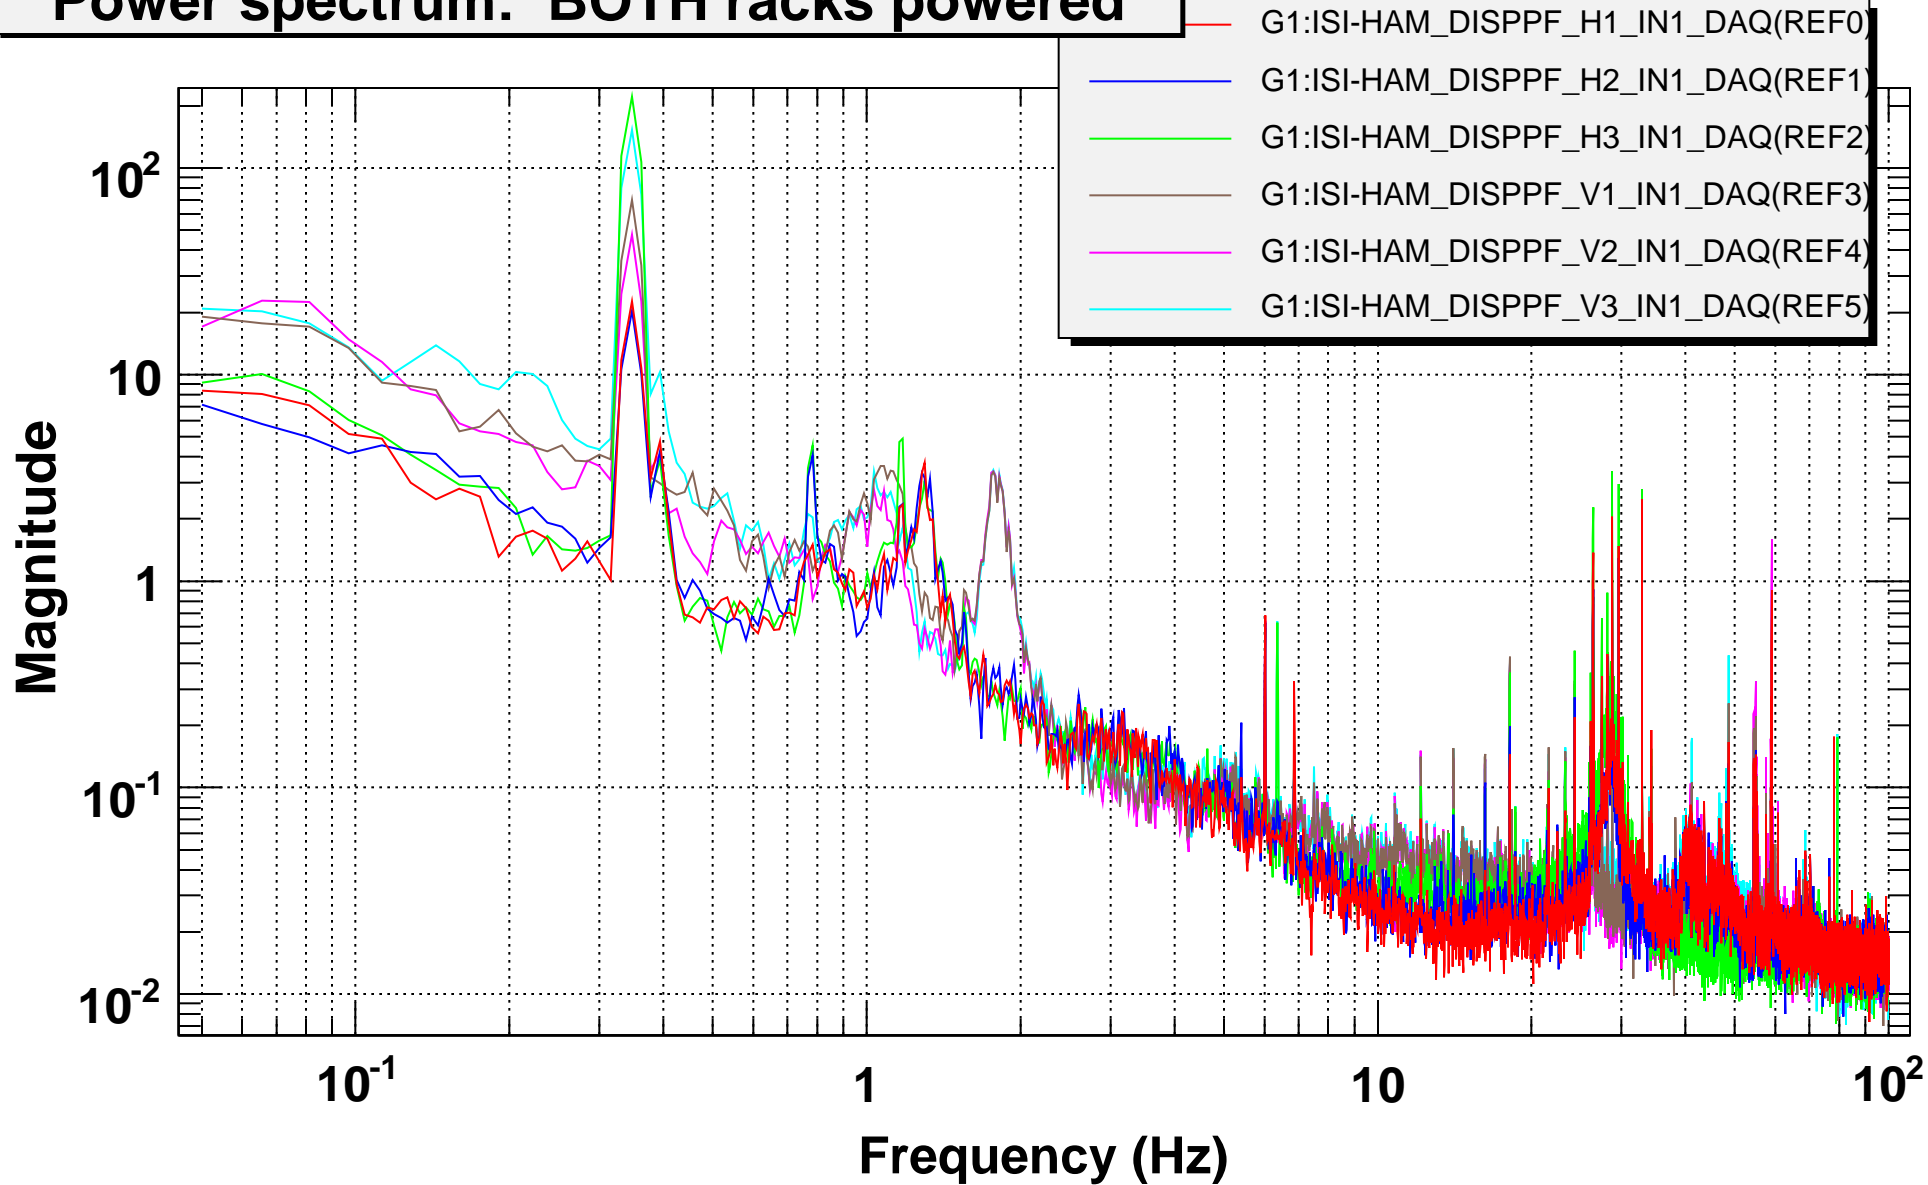

Power spectrum: BOTH racks powered

T0=13/07/2010 20:34:39

Avg=1

BW=0.0234374