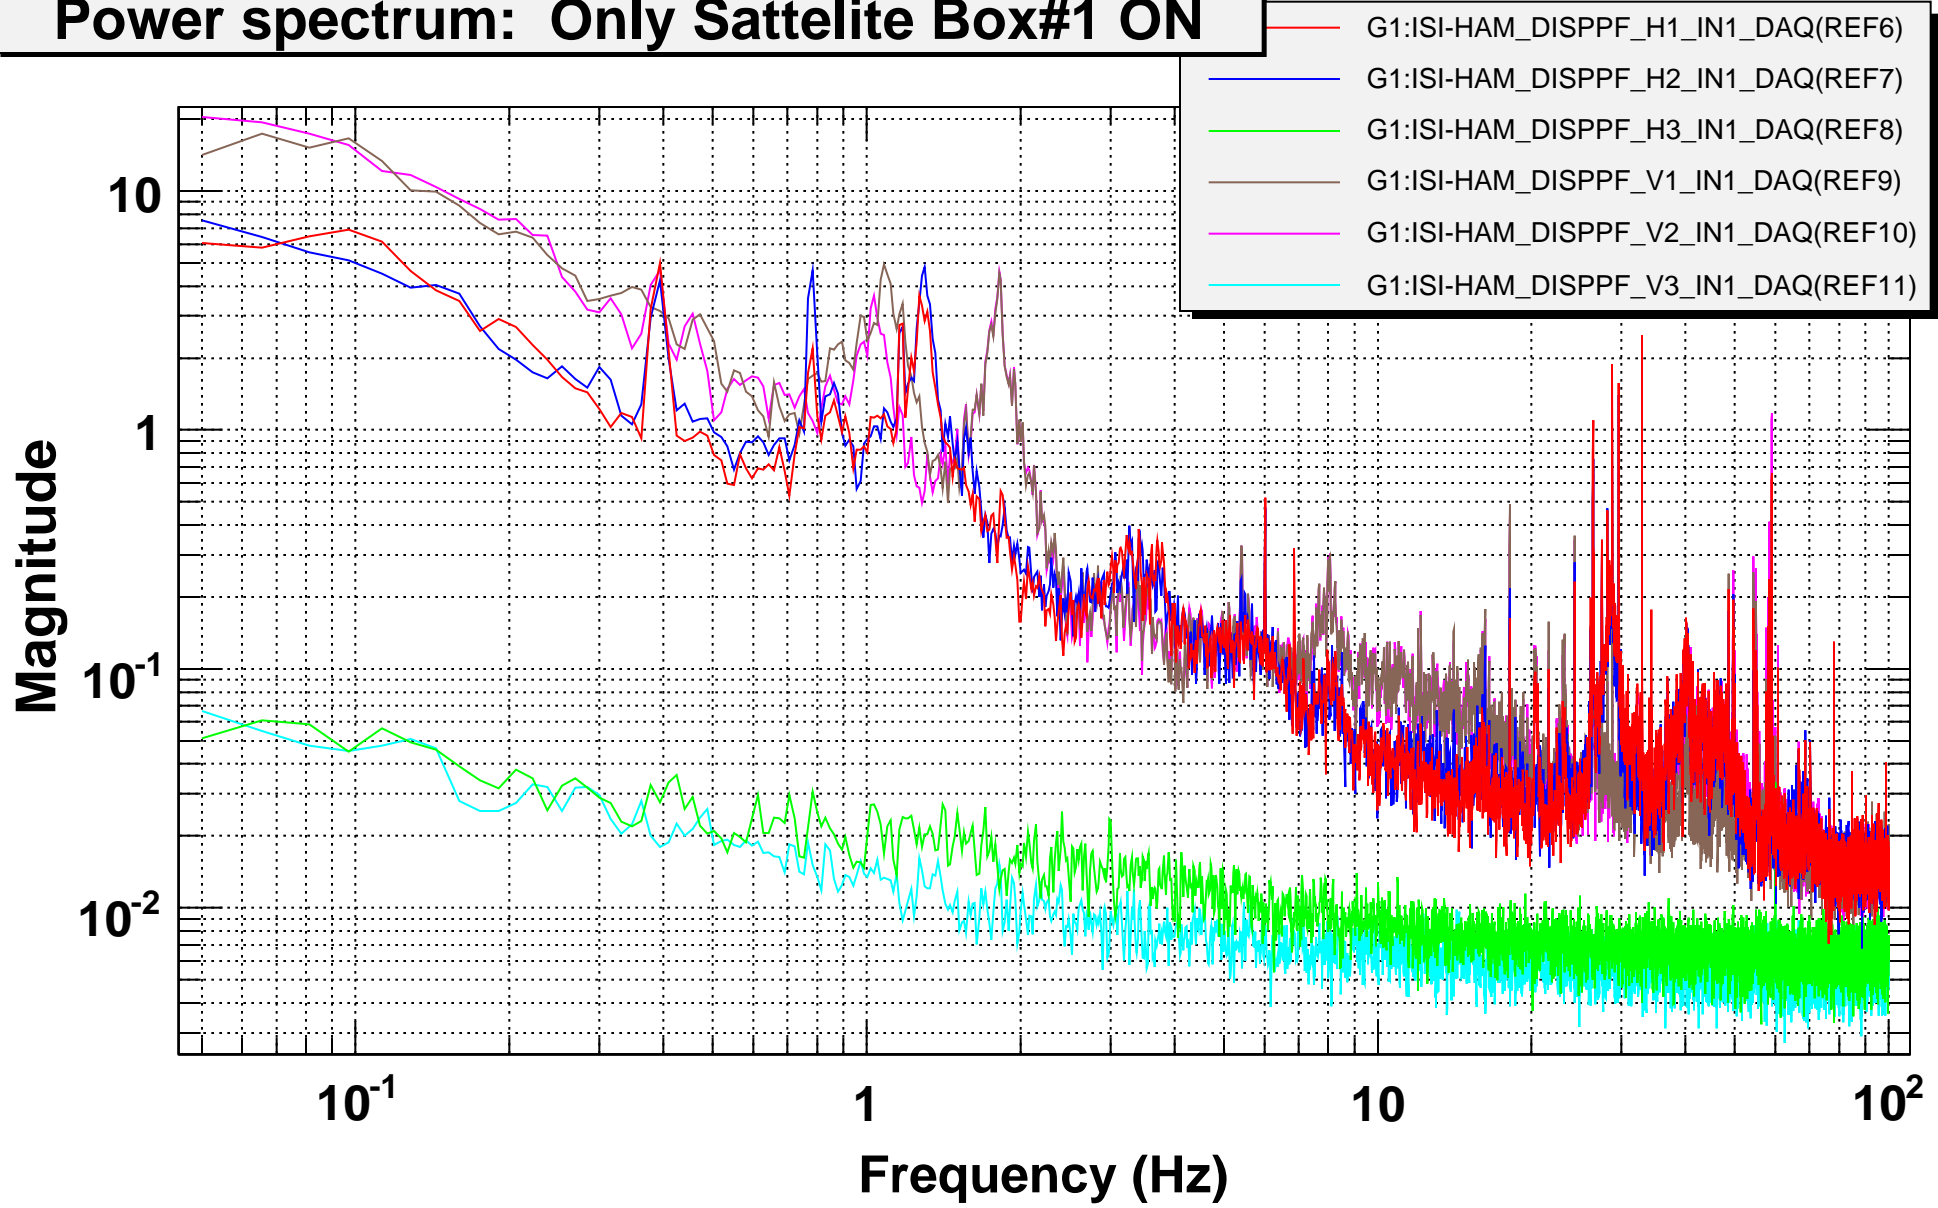

Power spectrum: Only Sattelite Box#1 ON

T0=13/07/2010 20:45:07

Avg=1

BW=0.0234374