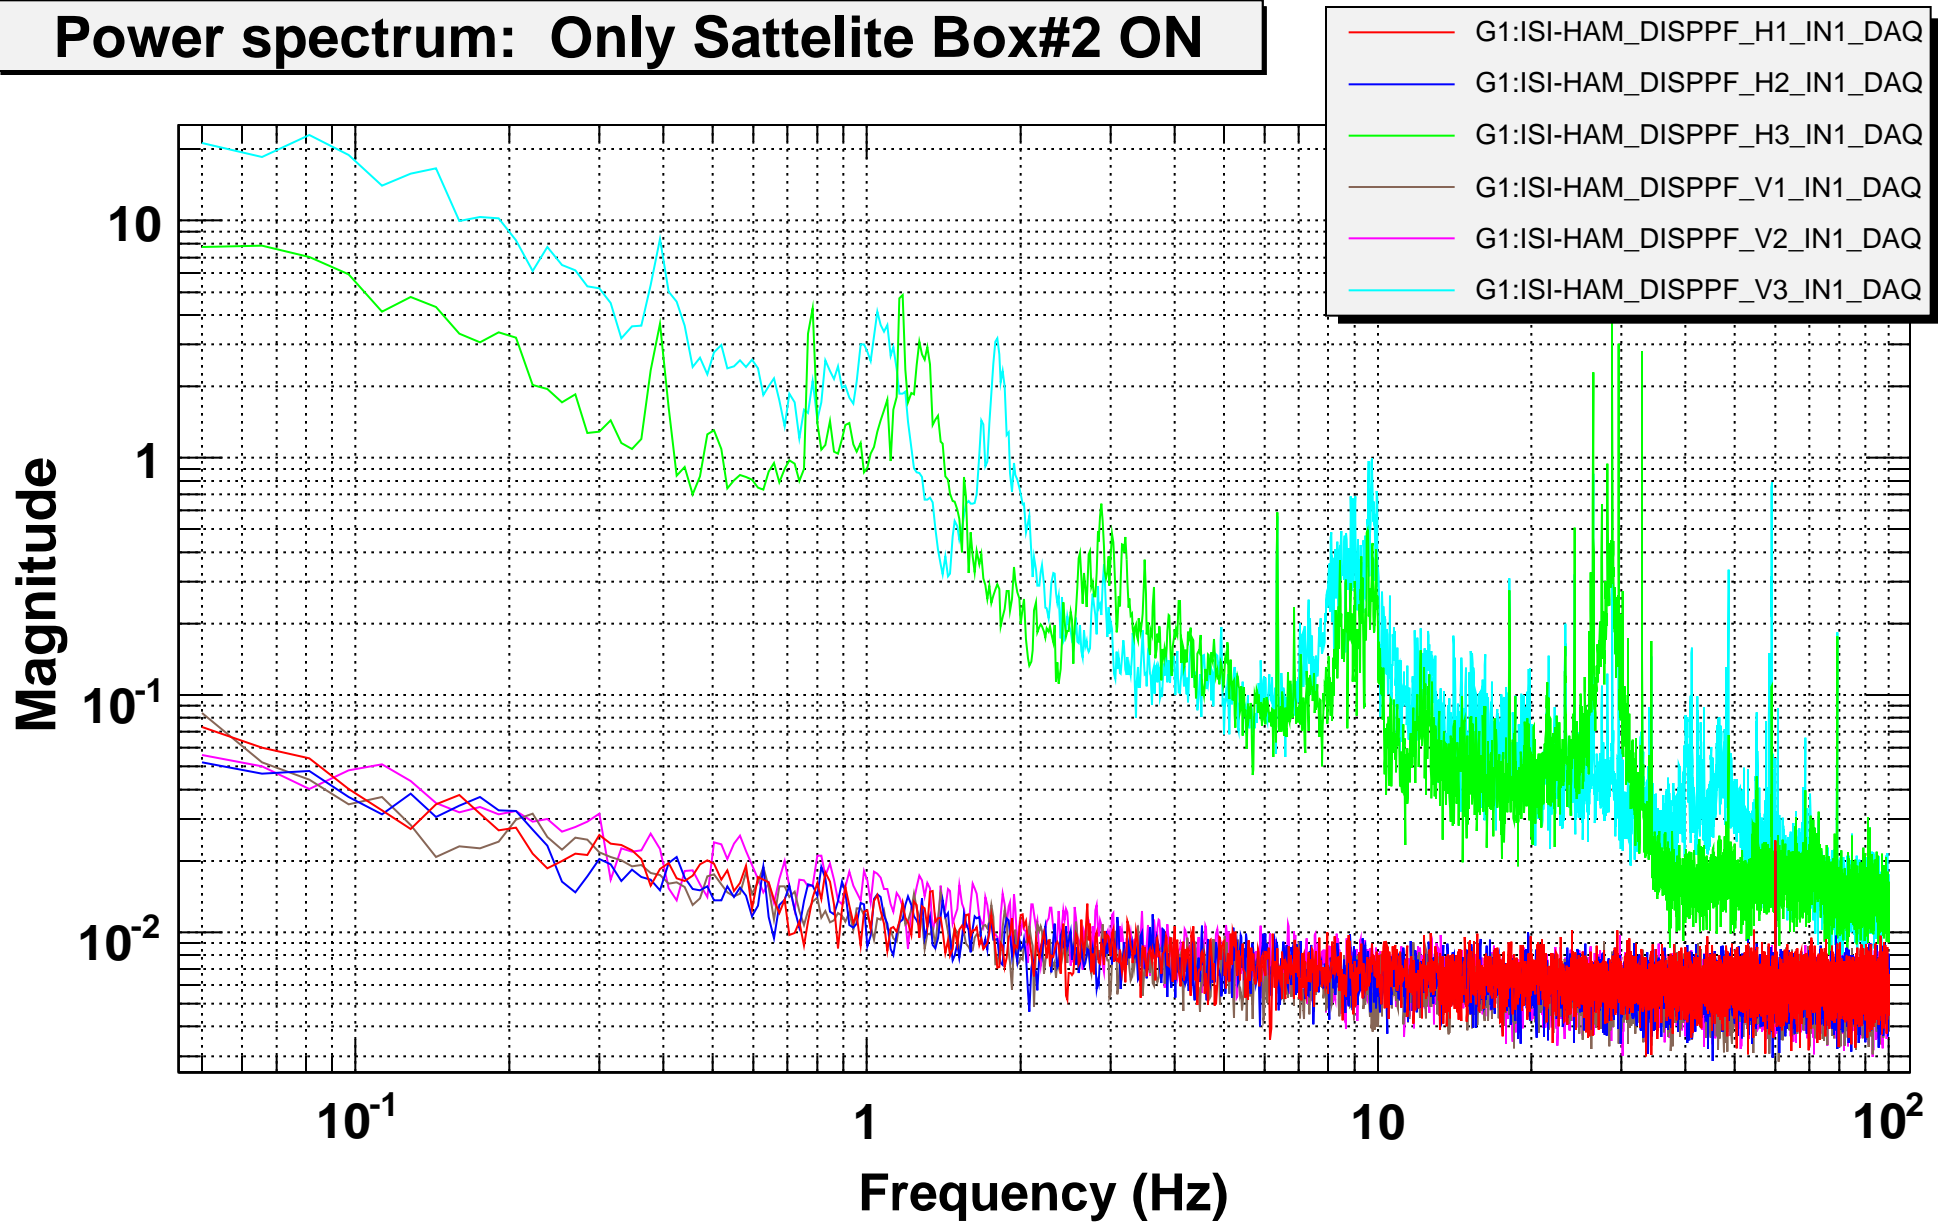

# Power spectrum: Only Sattelite Box#2 ON

T0=13/07/2010 20:54:00

Avg=10

BW=0.0234374