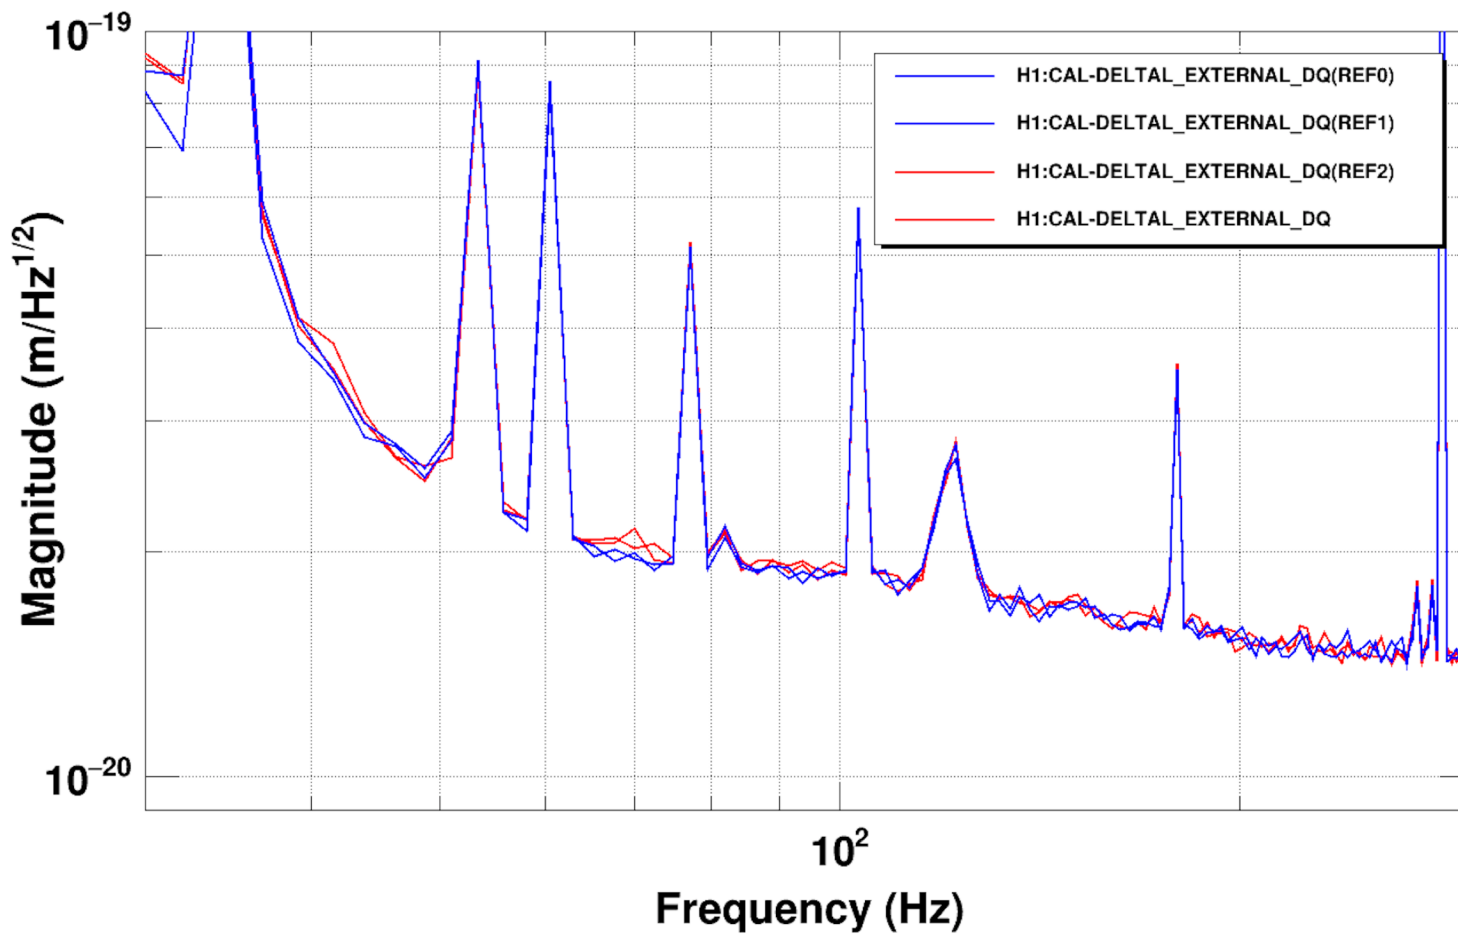

DARM with EX chilled water on (RED) and off (BLUE)

*T0=17/08/2023 15:50:00

Avg=70/Bin=19

BW=0.187499