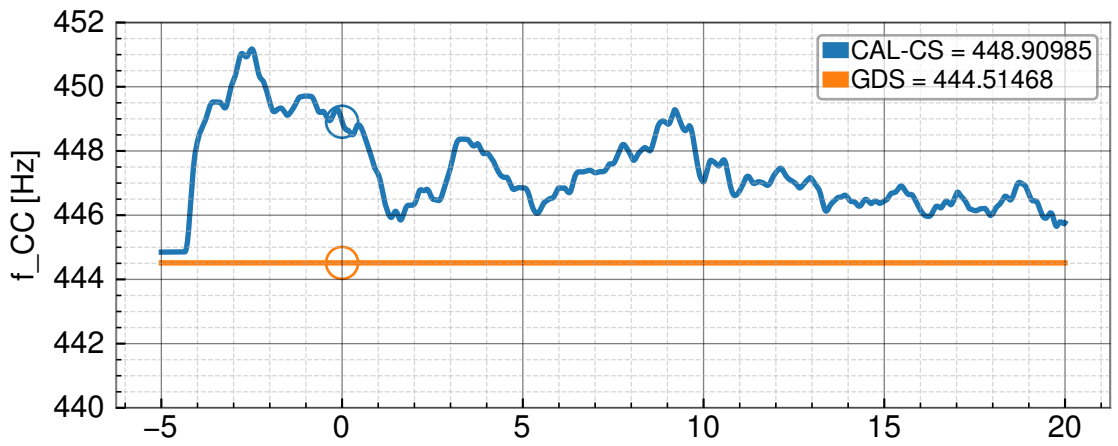

H1 TDCFs around 2023-07-26 01:10 UTC
LHO:72622; NOT THERMALIZED

Time [min]

Time [min]