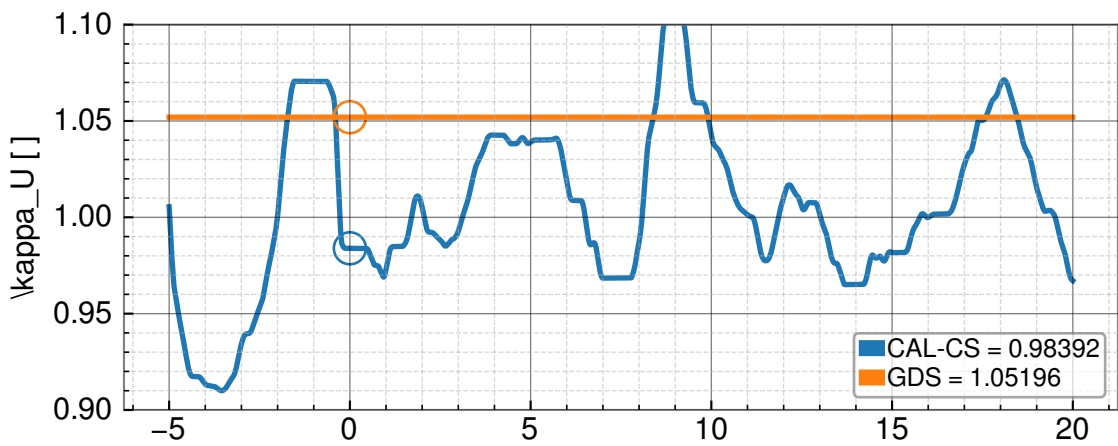

H1 TDCFs around 2023-07-26 01:10 UTC
LHO:72622; NOT THERMALIZED

Time [min]

Time [min]