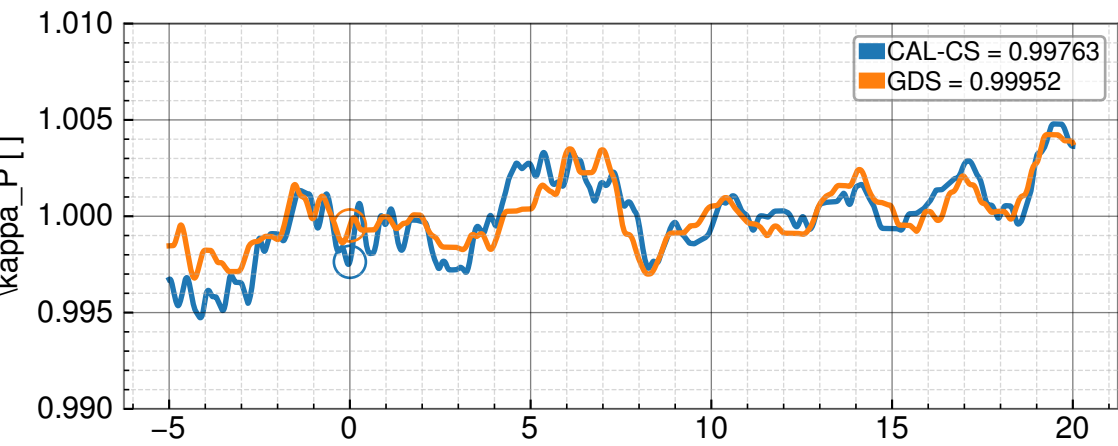

H1 TDCFs around 2023-07-26 01:10 UTC
LHO:72622; NOT THERMALIZED

Time [min]

Time [min]