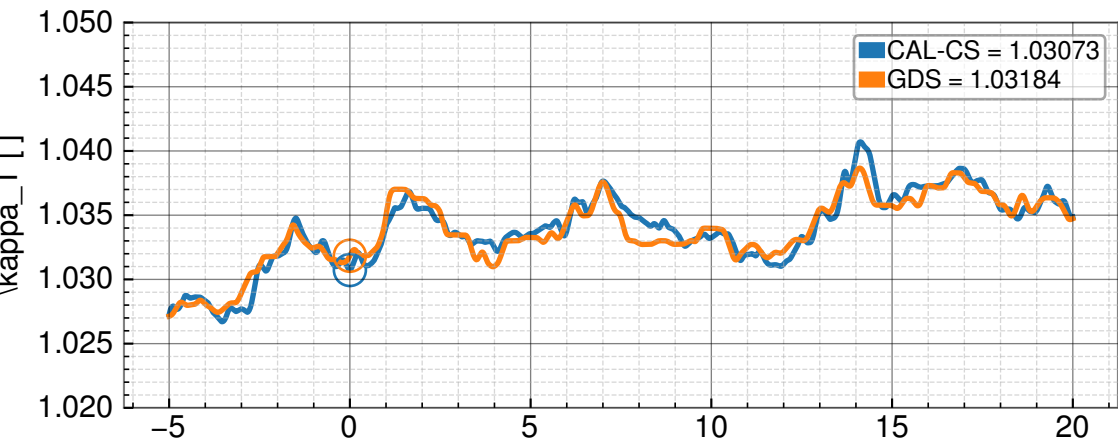

H1 TDCFs around 2023-07-26 01:10 UTC
LHO:72622; NOT THERMALIZED

Time [min]

Time [min]