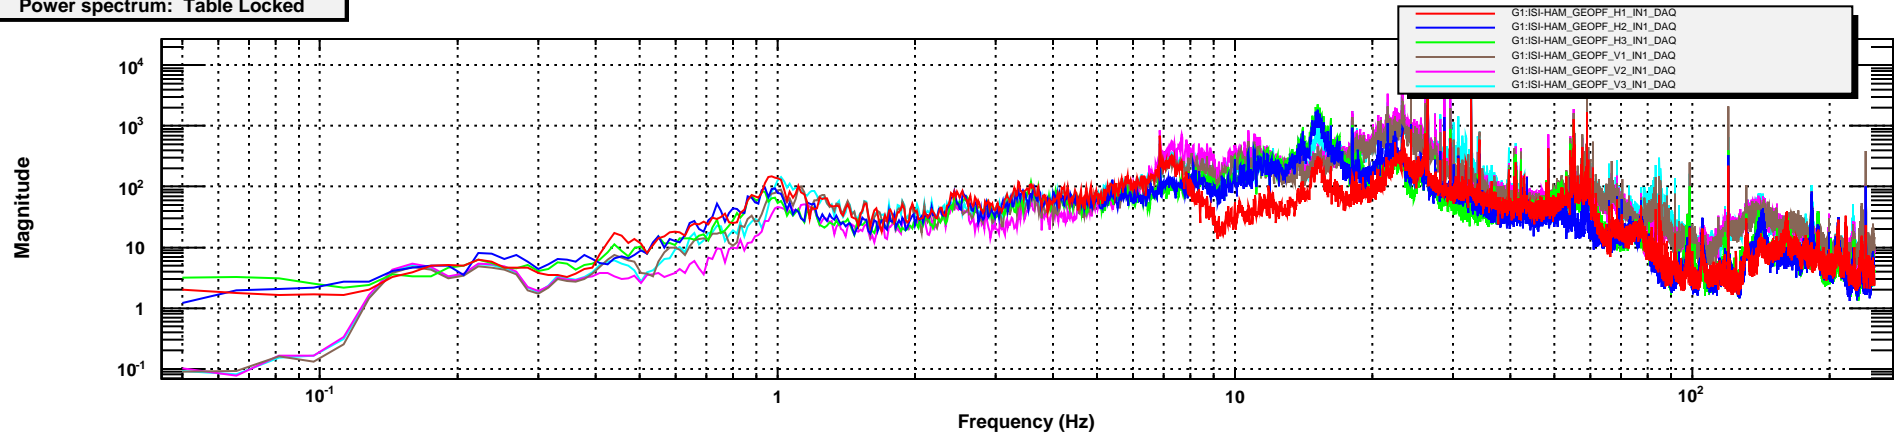

Power spectrum: Table Locked

T0=13/07/2010 21:36:49

Avg=10

BW=0.0234371