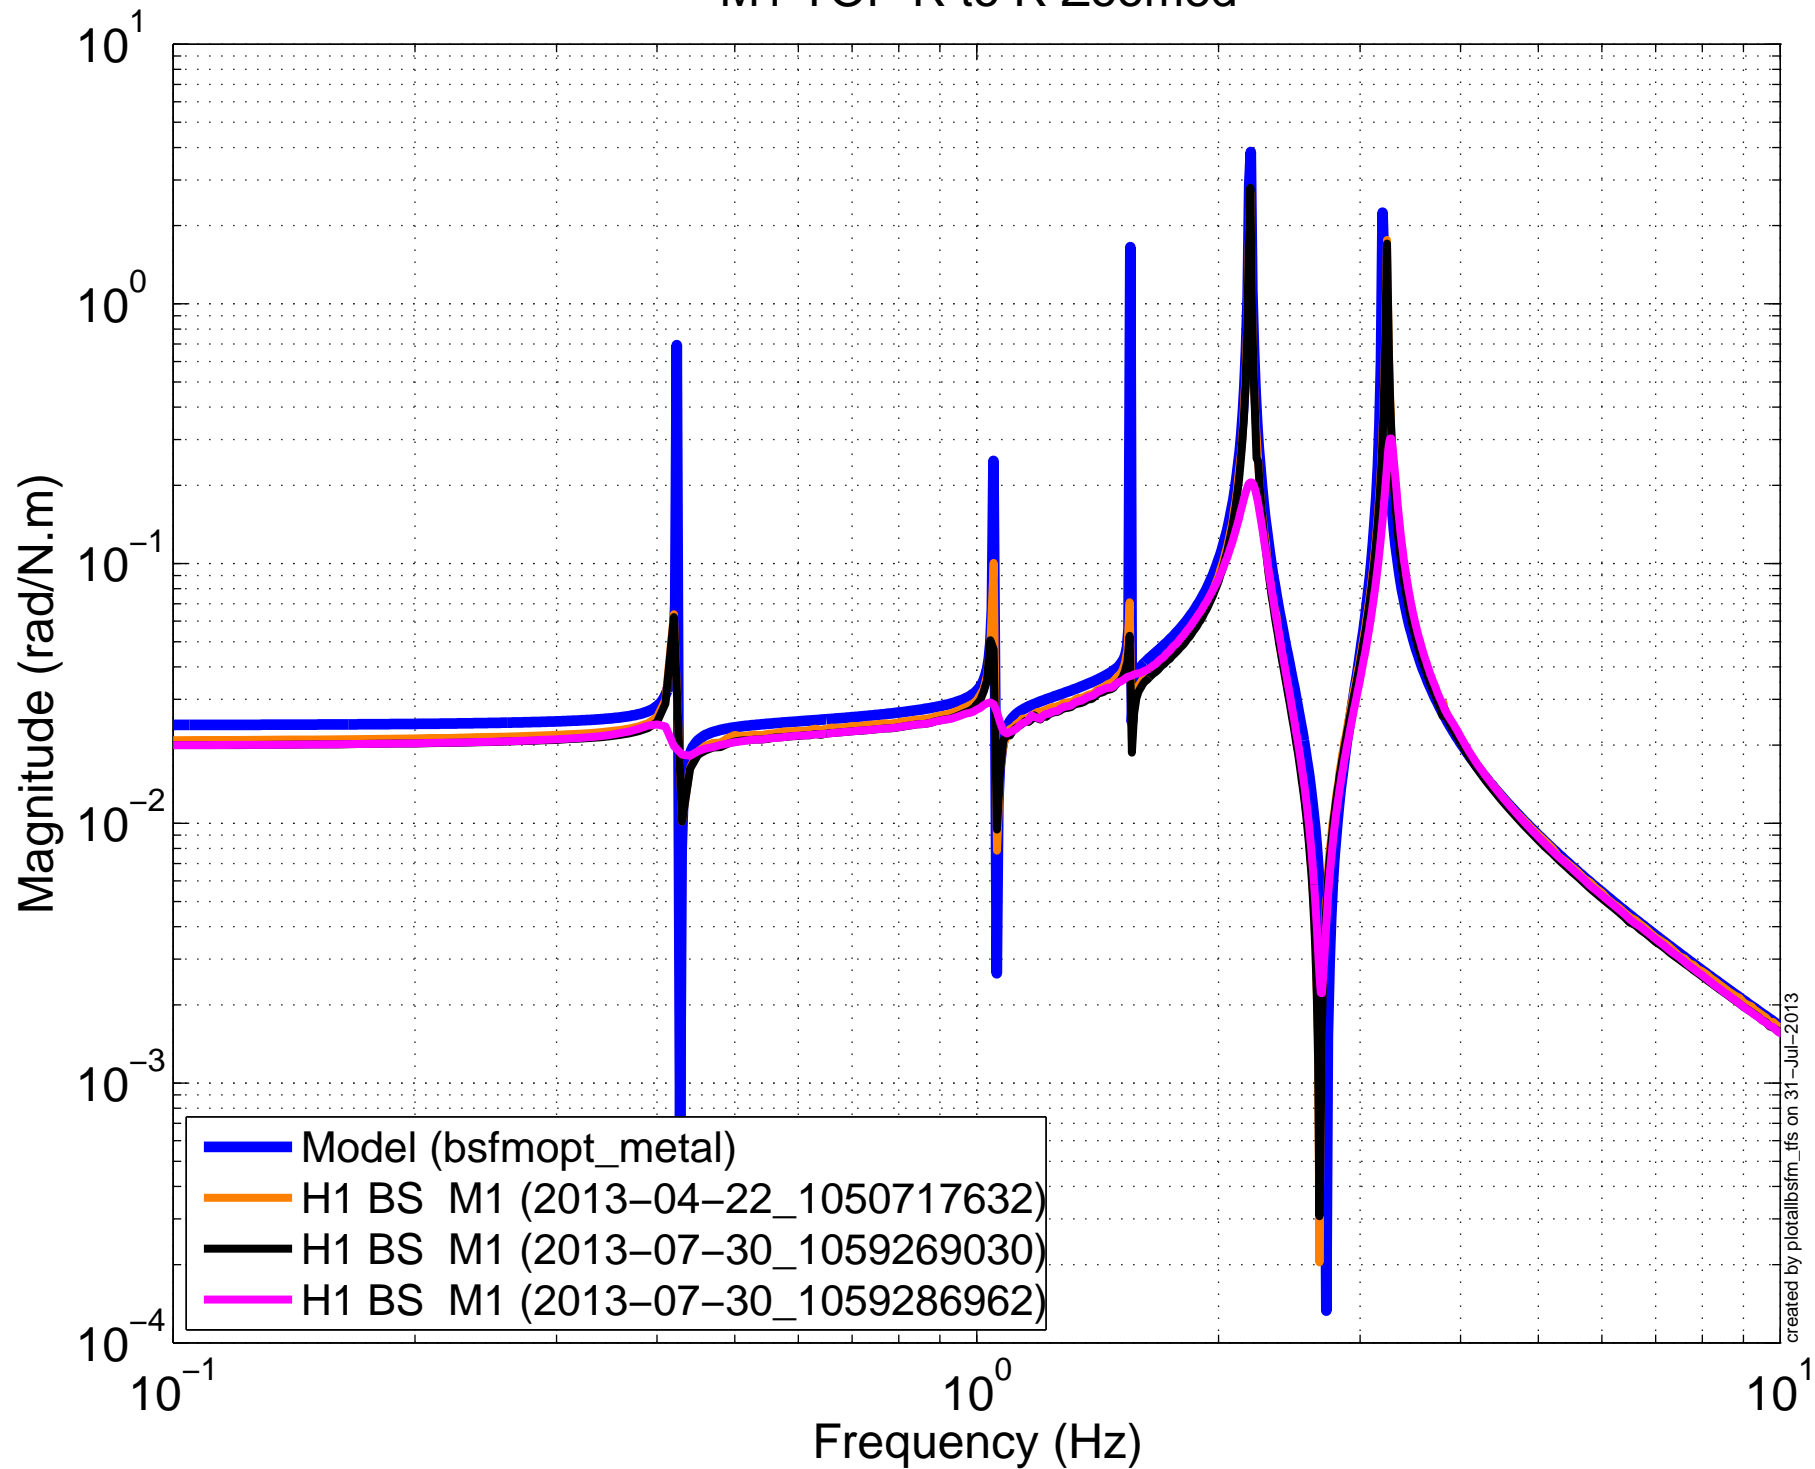

M1 TOP R to R Zoomed