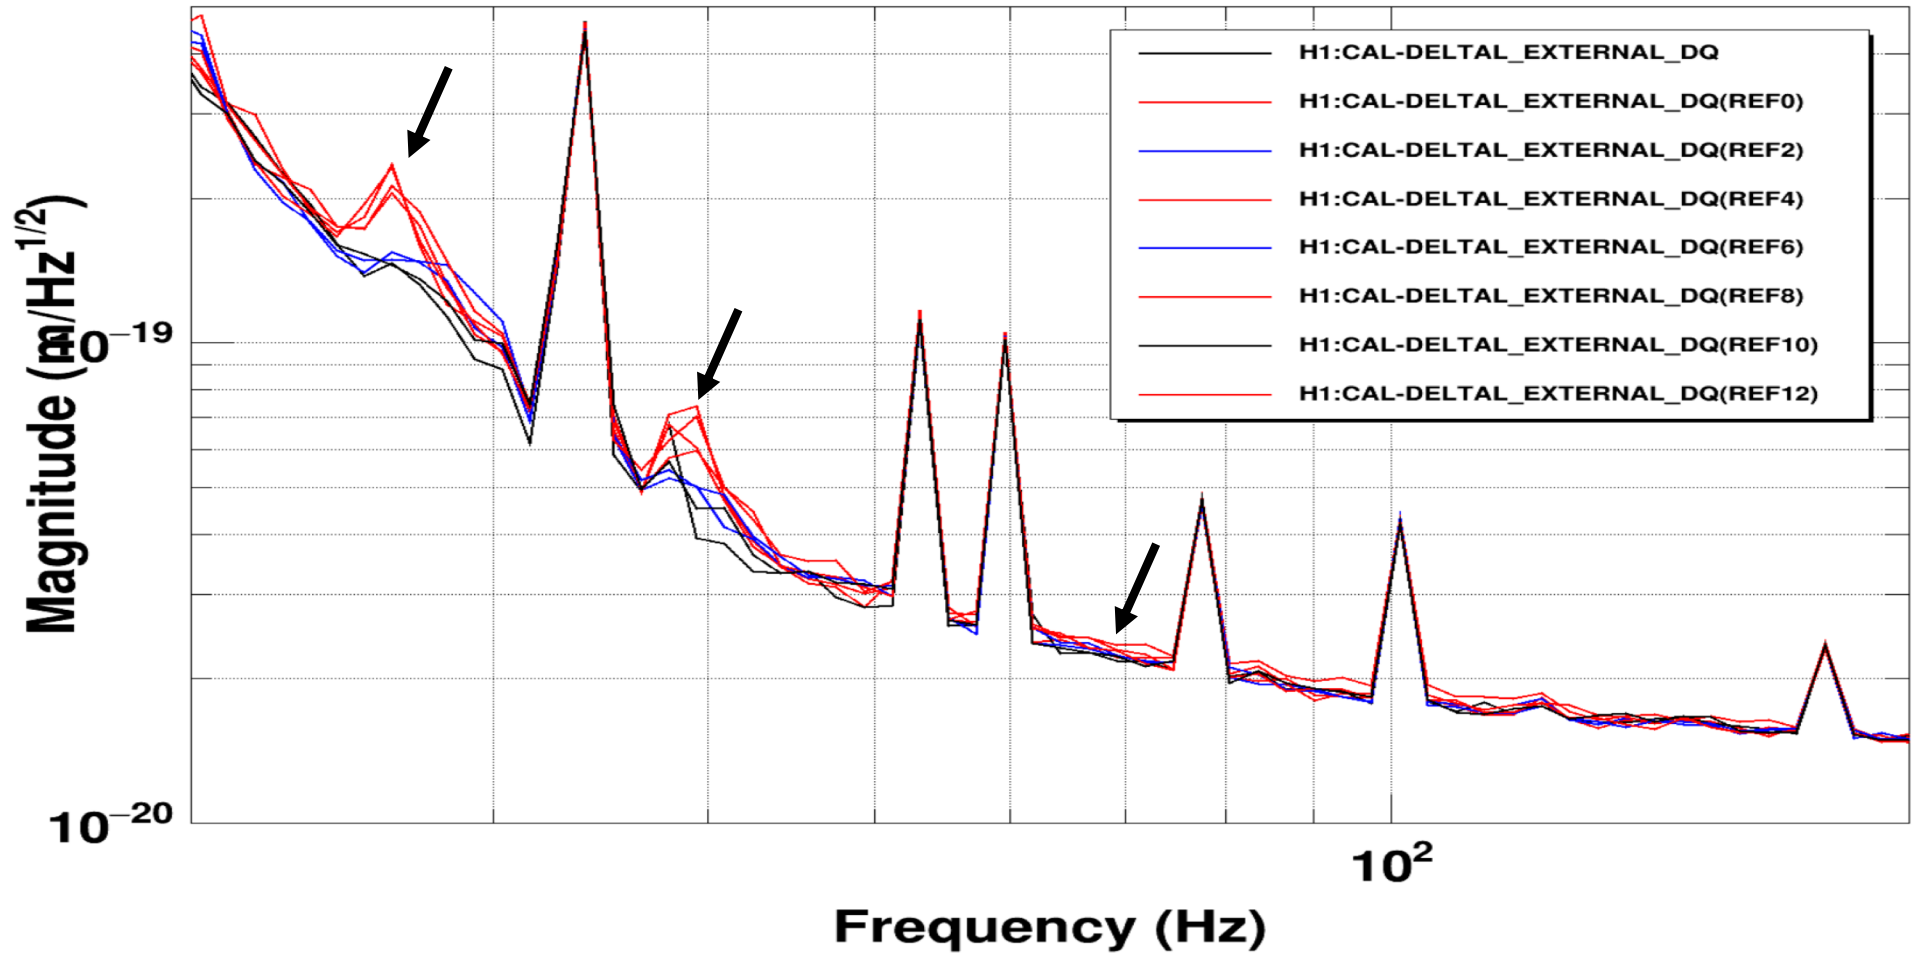

Red: nominal, all six CER ACs on
Blue: only AC-1 off
Black: all six CER ACs off
Binned view on next page

*T0=12/10/2023 17:43:17

Avg=50

BW=0.187499

Red: nominal, all six CER ACs on
Blue: only AC-1 off
Black: all six CER ACs off

*T0=12/10/2023 17:43:17

Avg=50/Bin=9L

BW=0.187499