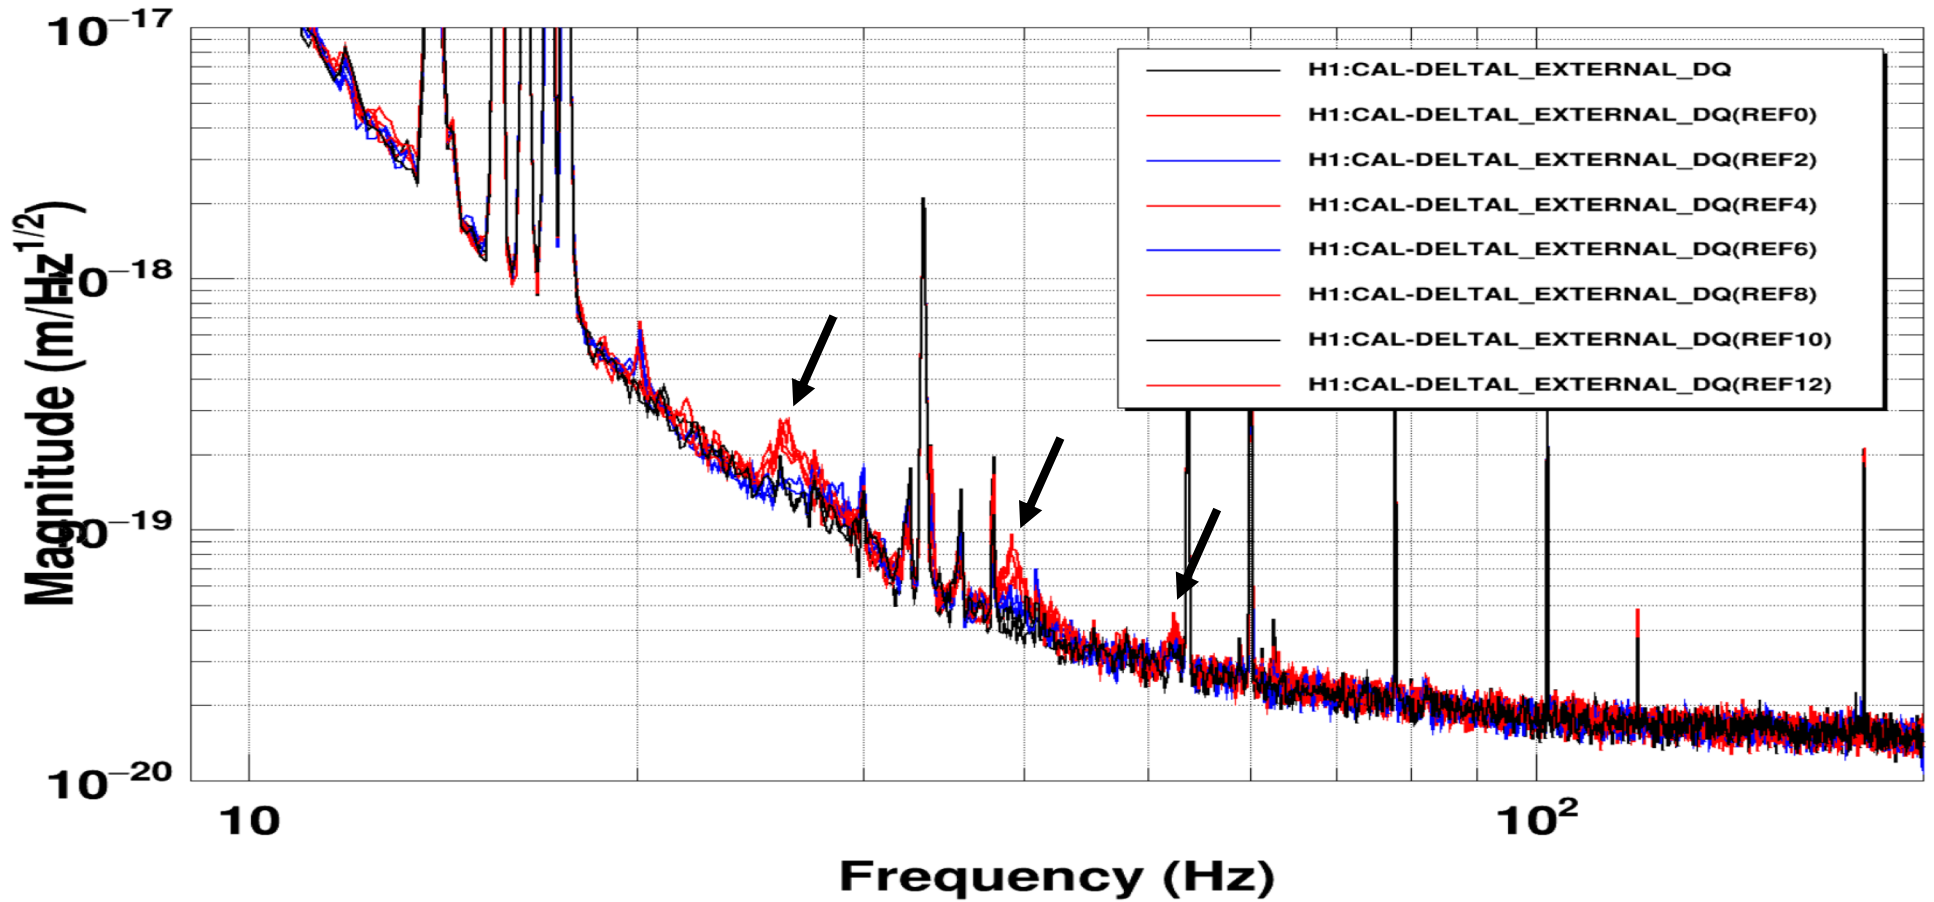

Red: nominal, all six CER ACs on
Blue: only AC-1 off
Black: all six CER ACs off
Binned view on next page

*T0=12/10/2023 17:43:17

Avg=50

BW=0.187499

Red: nominal, all six CER ACs on
Blue: only AC-1 off
Black: all six CER ACs off

*T0=12/10/2023 17:43:17

Avg=50/Bin=9L

BW=0.187499