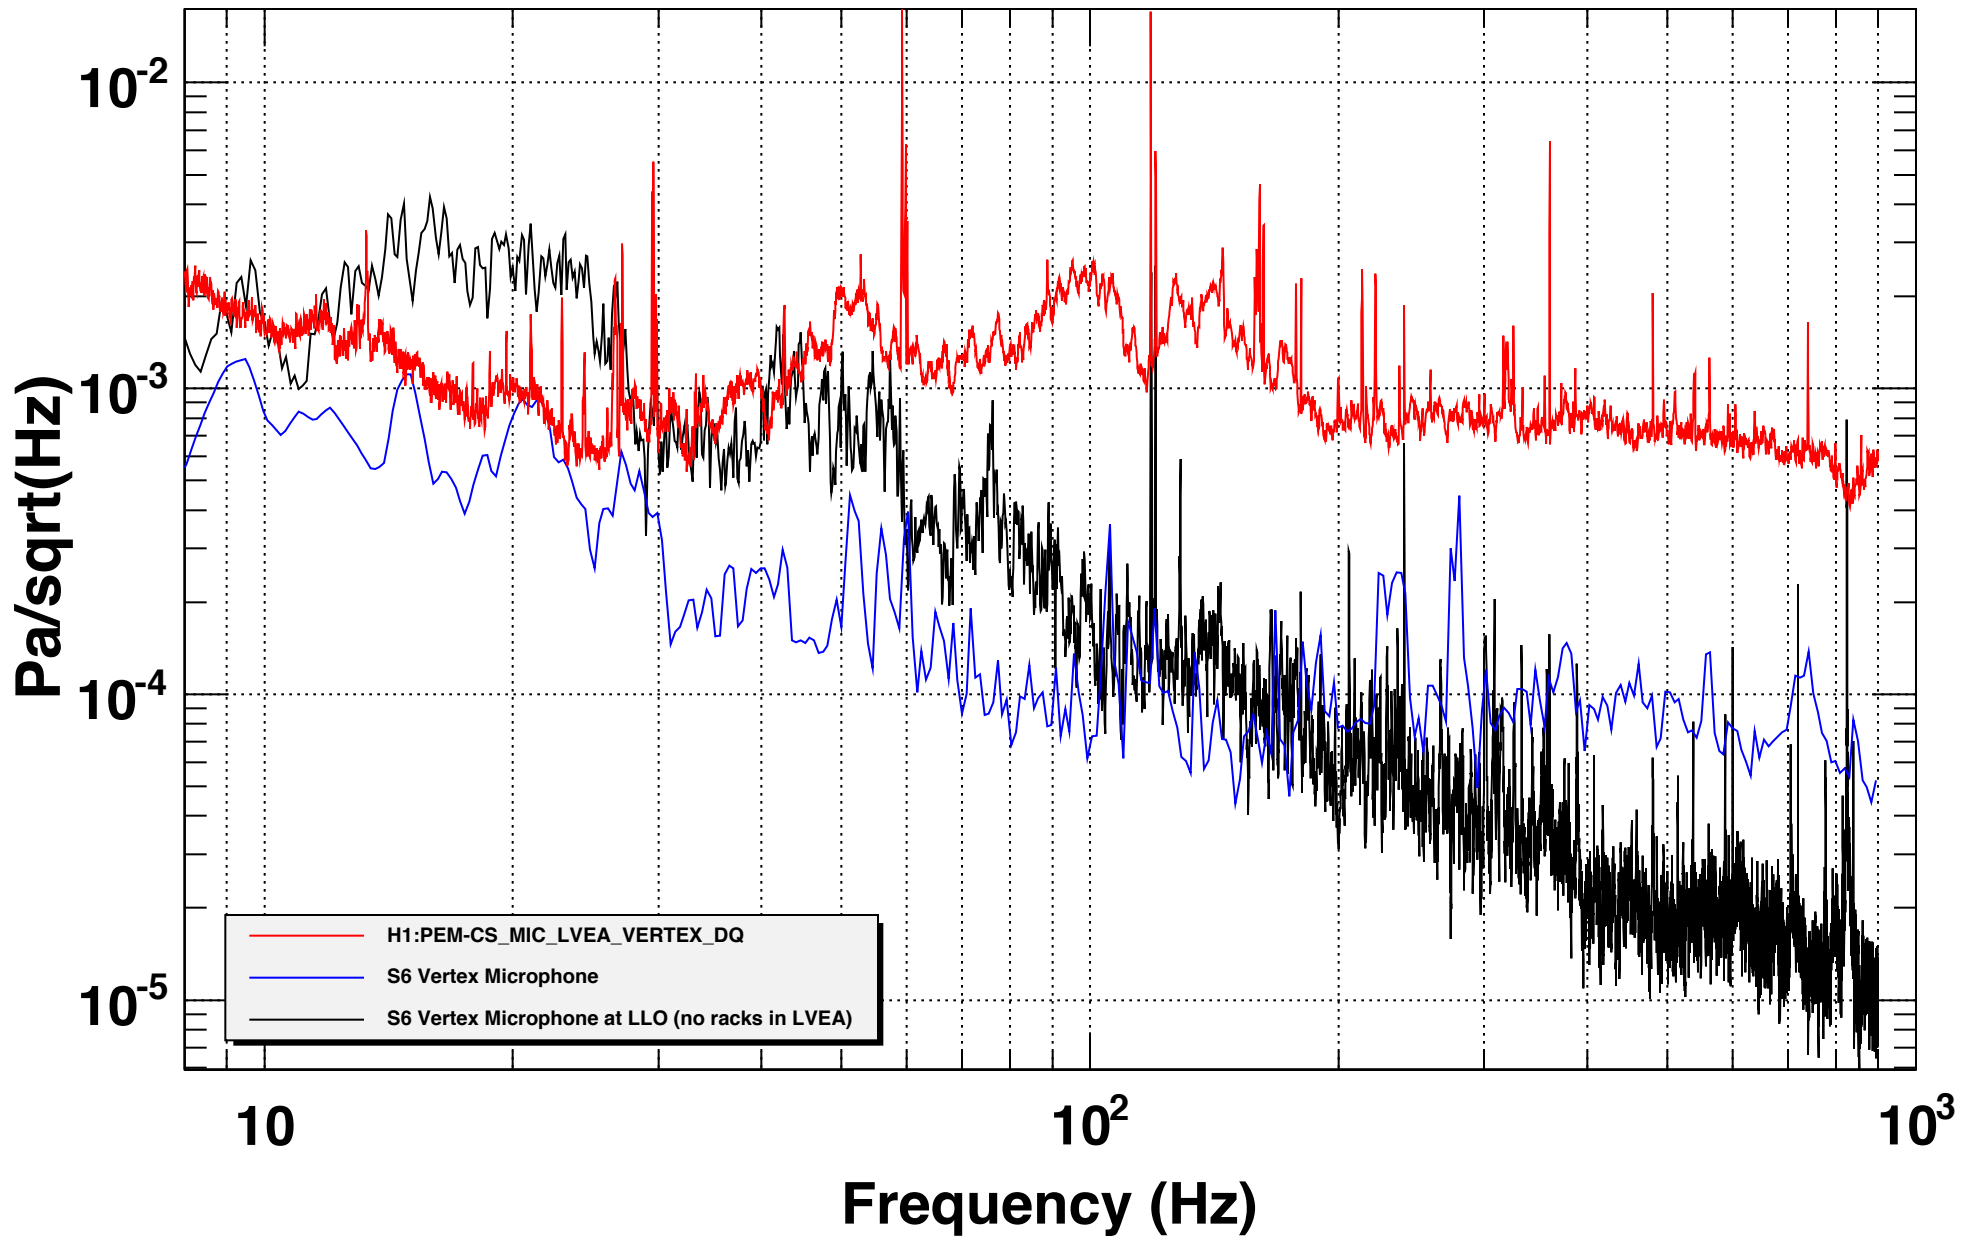

Beer Garden Mic, RED: HIFO-Y, BLUE: S6 science mode, BLACK LLO S6 science (no racks)

*T0=19/07/2013 04:59:12

*Avg=50/Bin=11L

*BW=0.0117178