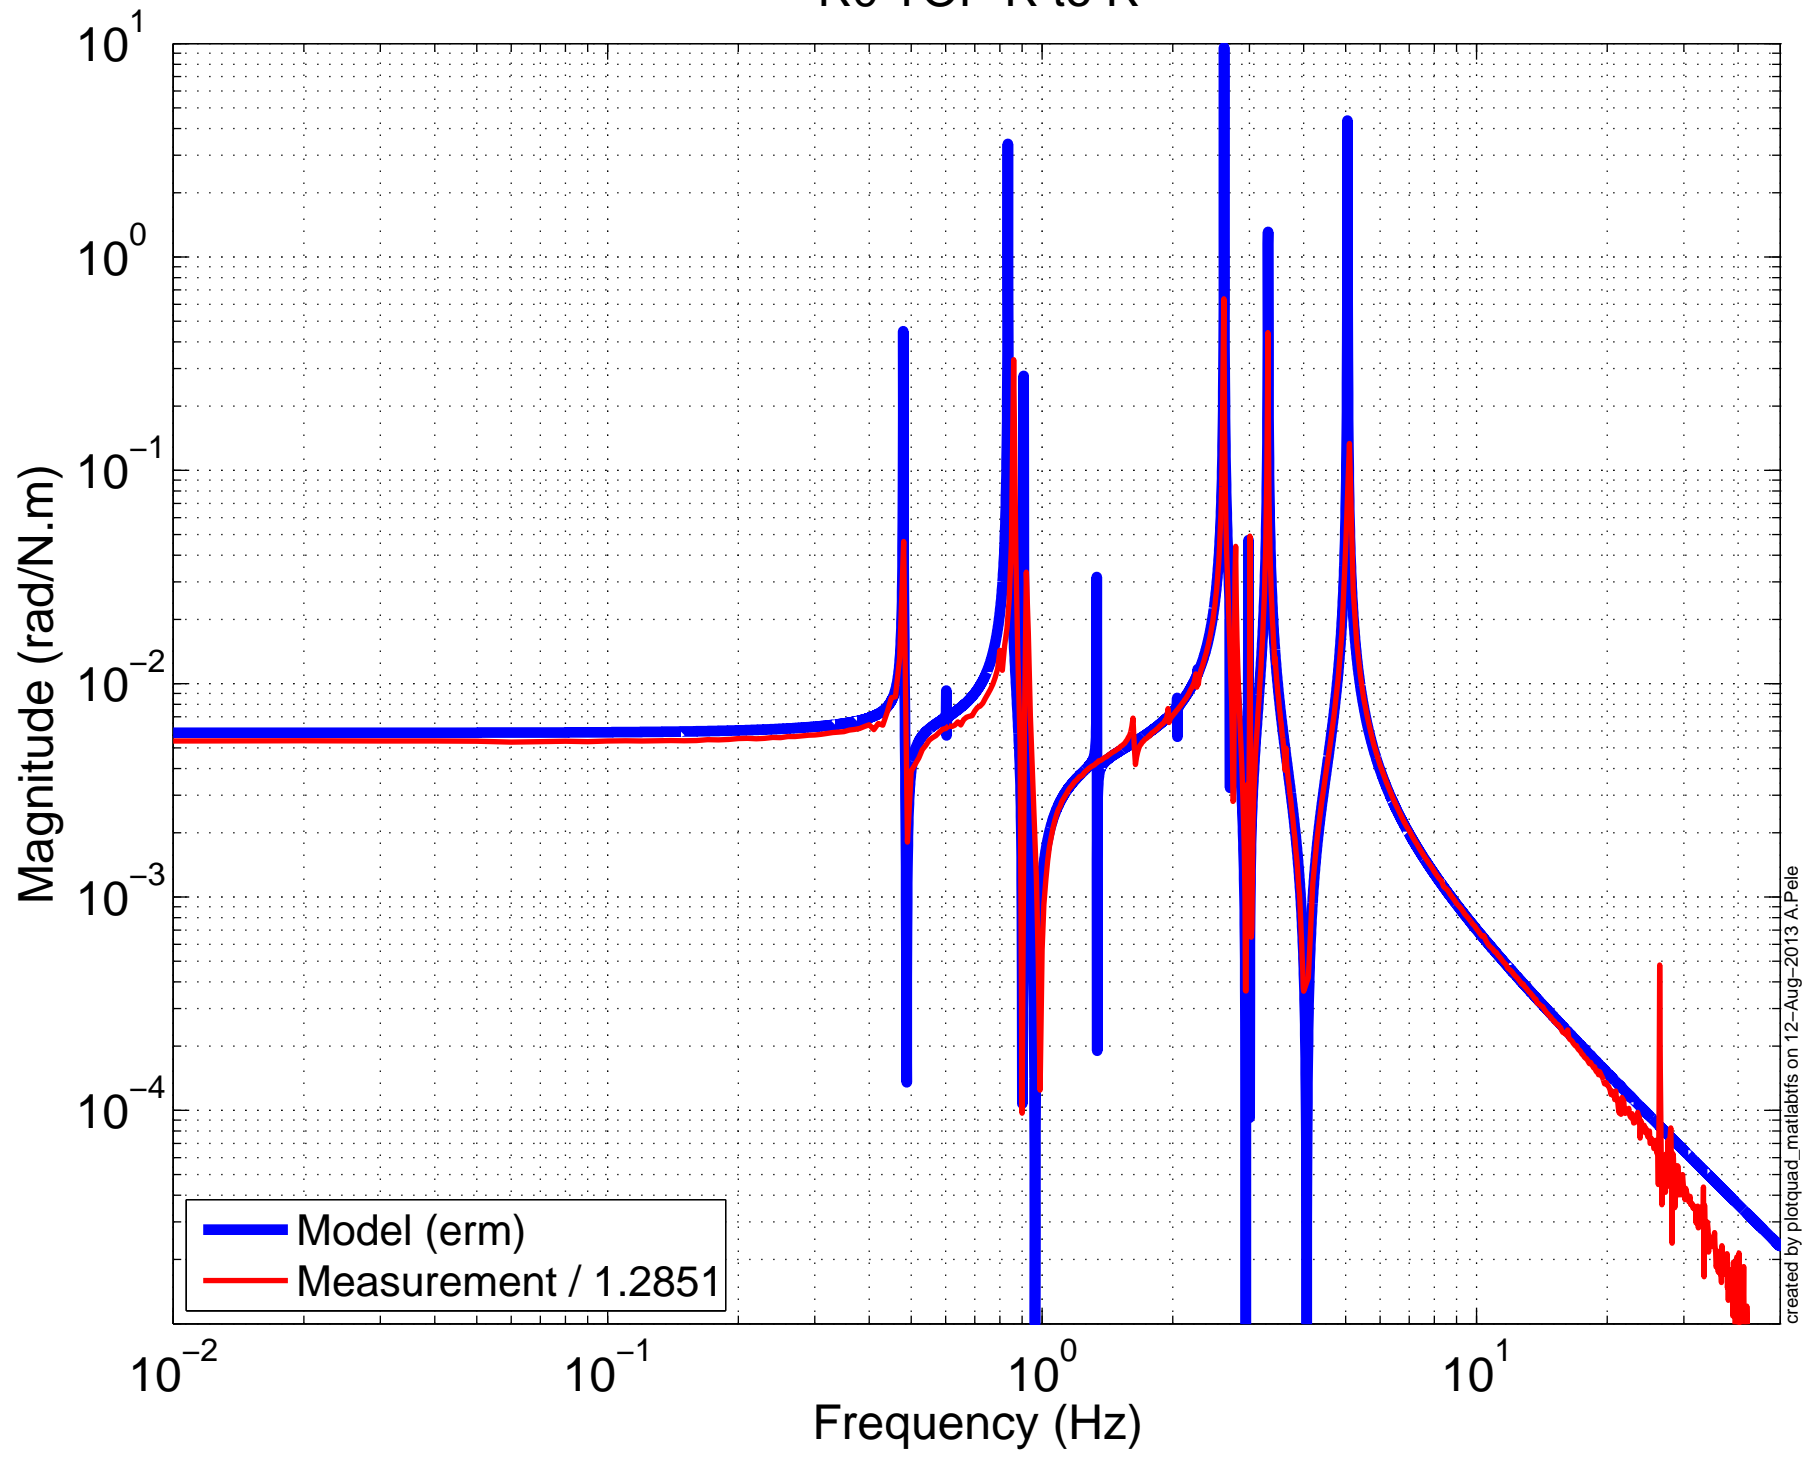

H1SUSETMX BUILD R0 TOP R to R

created by plotquad_matlabtfs on 12-Aug-2013 A.Pele