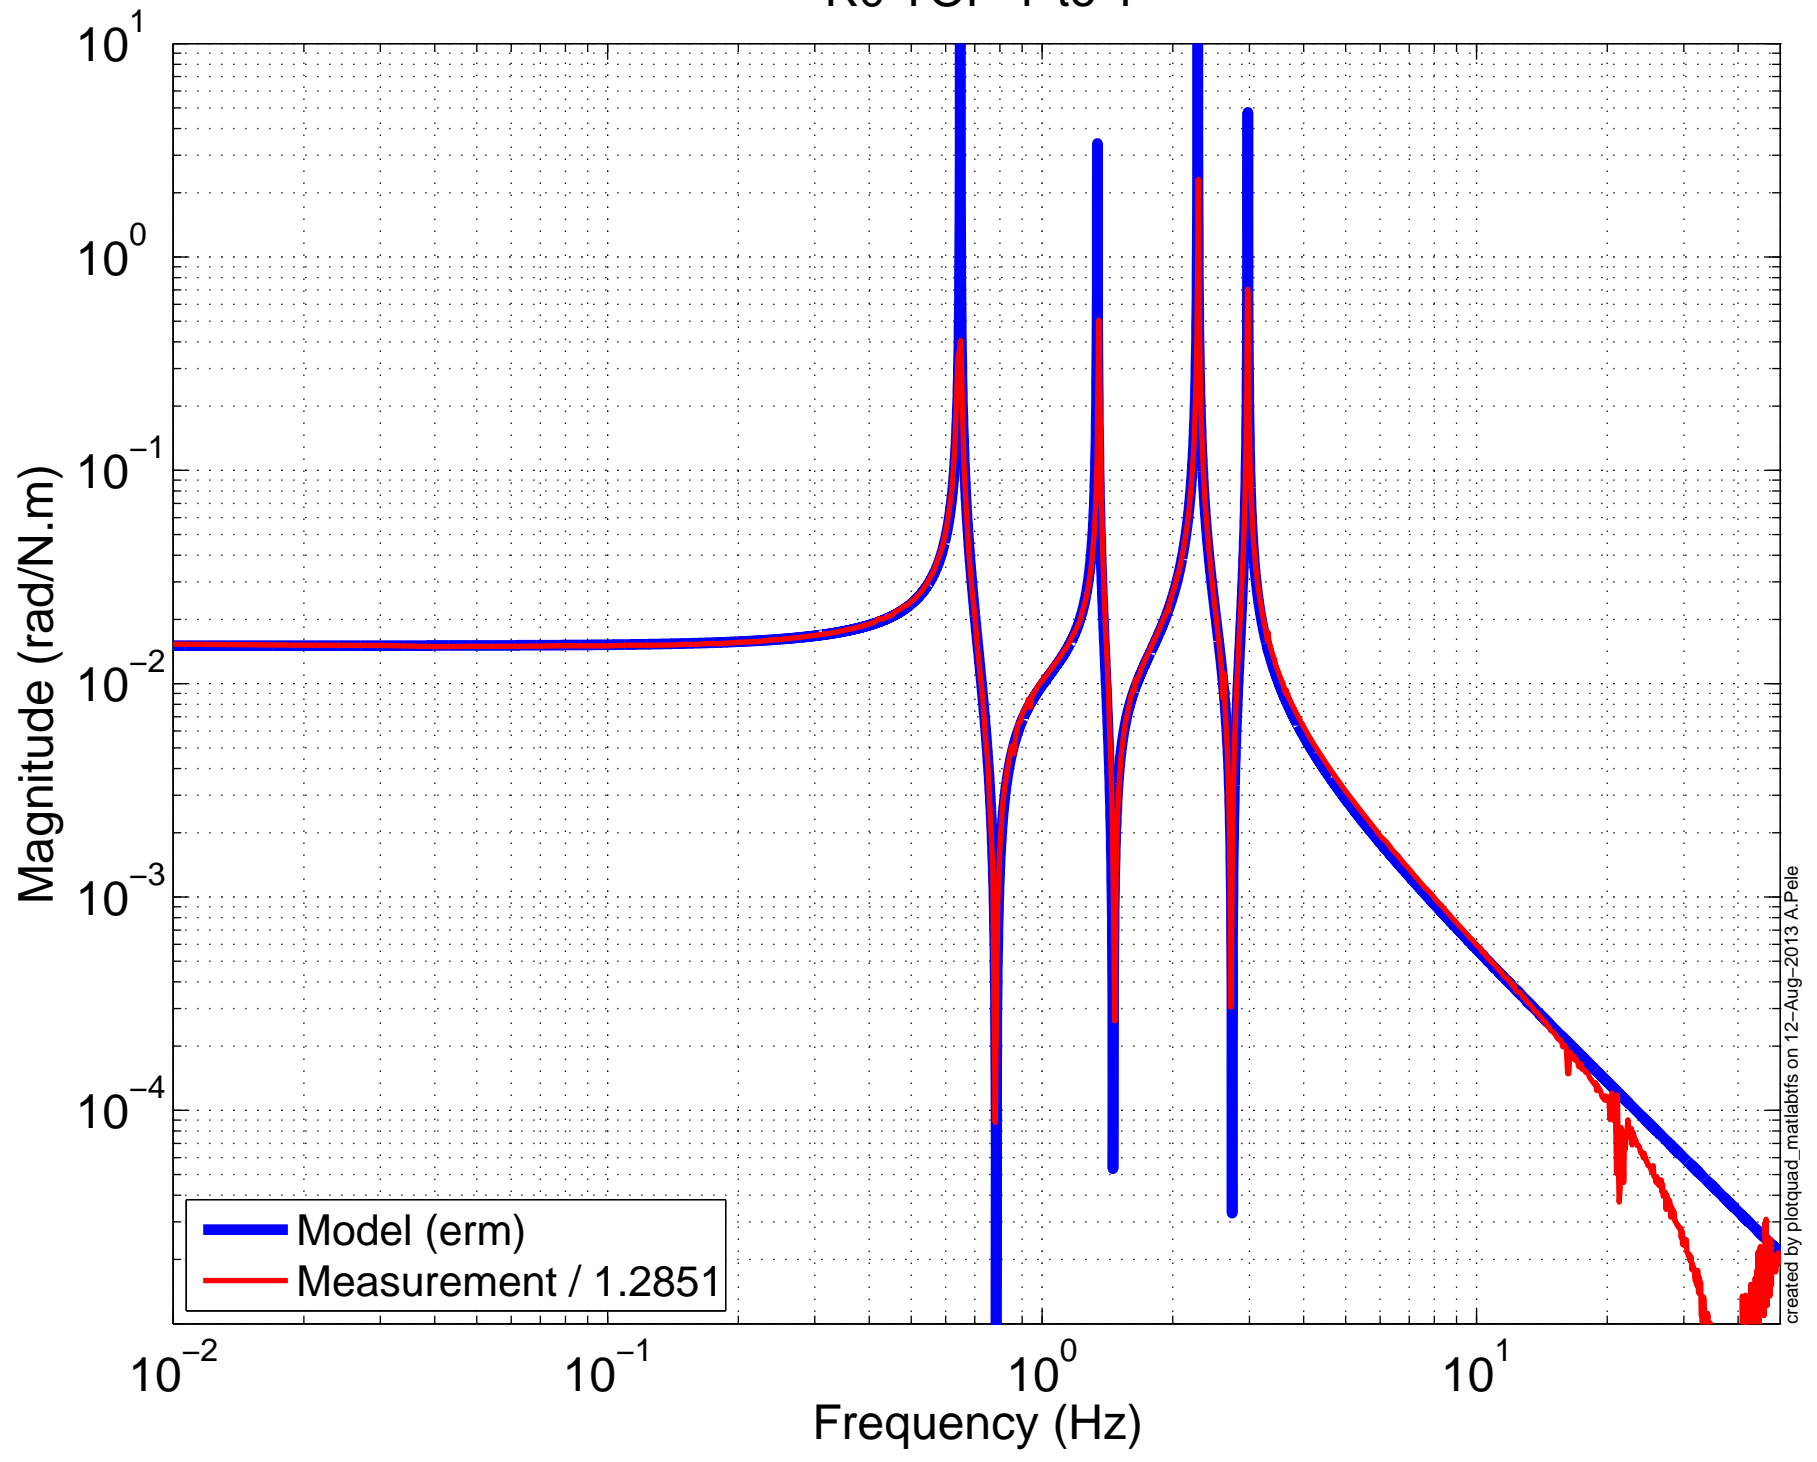

H1SUSSETMX BUILD R0 TOP Y to Y

created by plotquad_matlabtfs on 12-Aug-2013 A.Pele