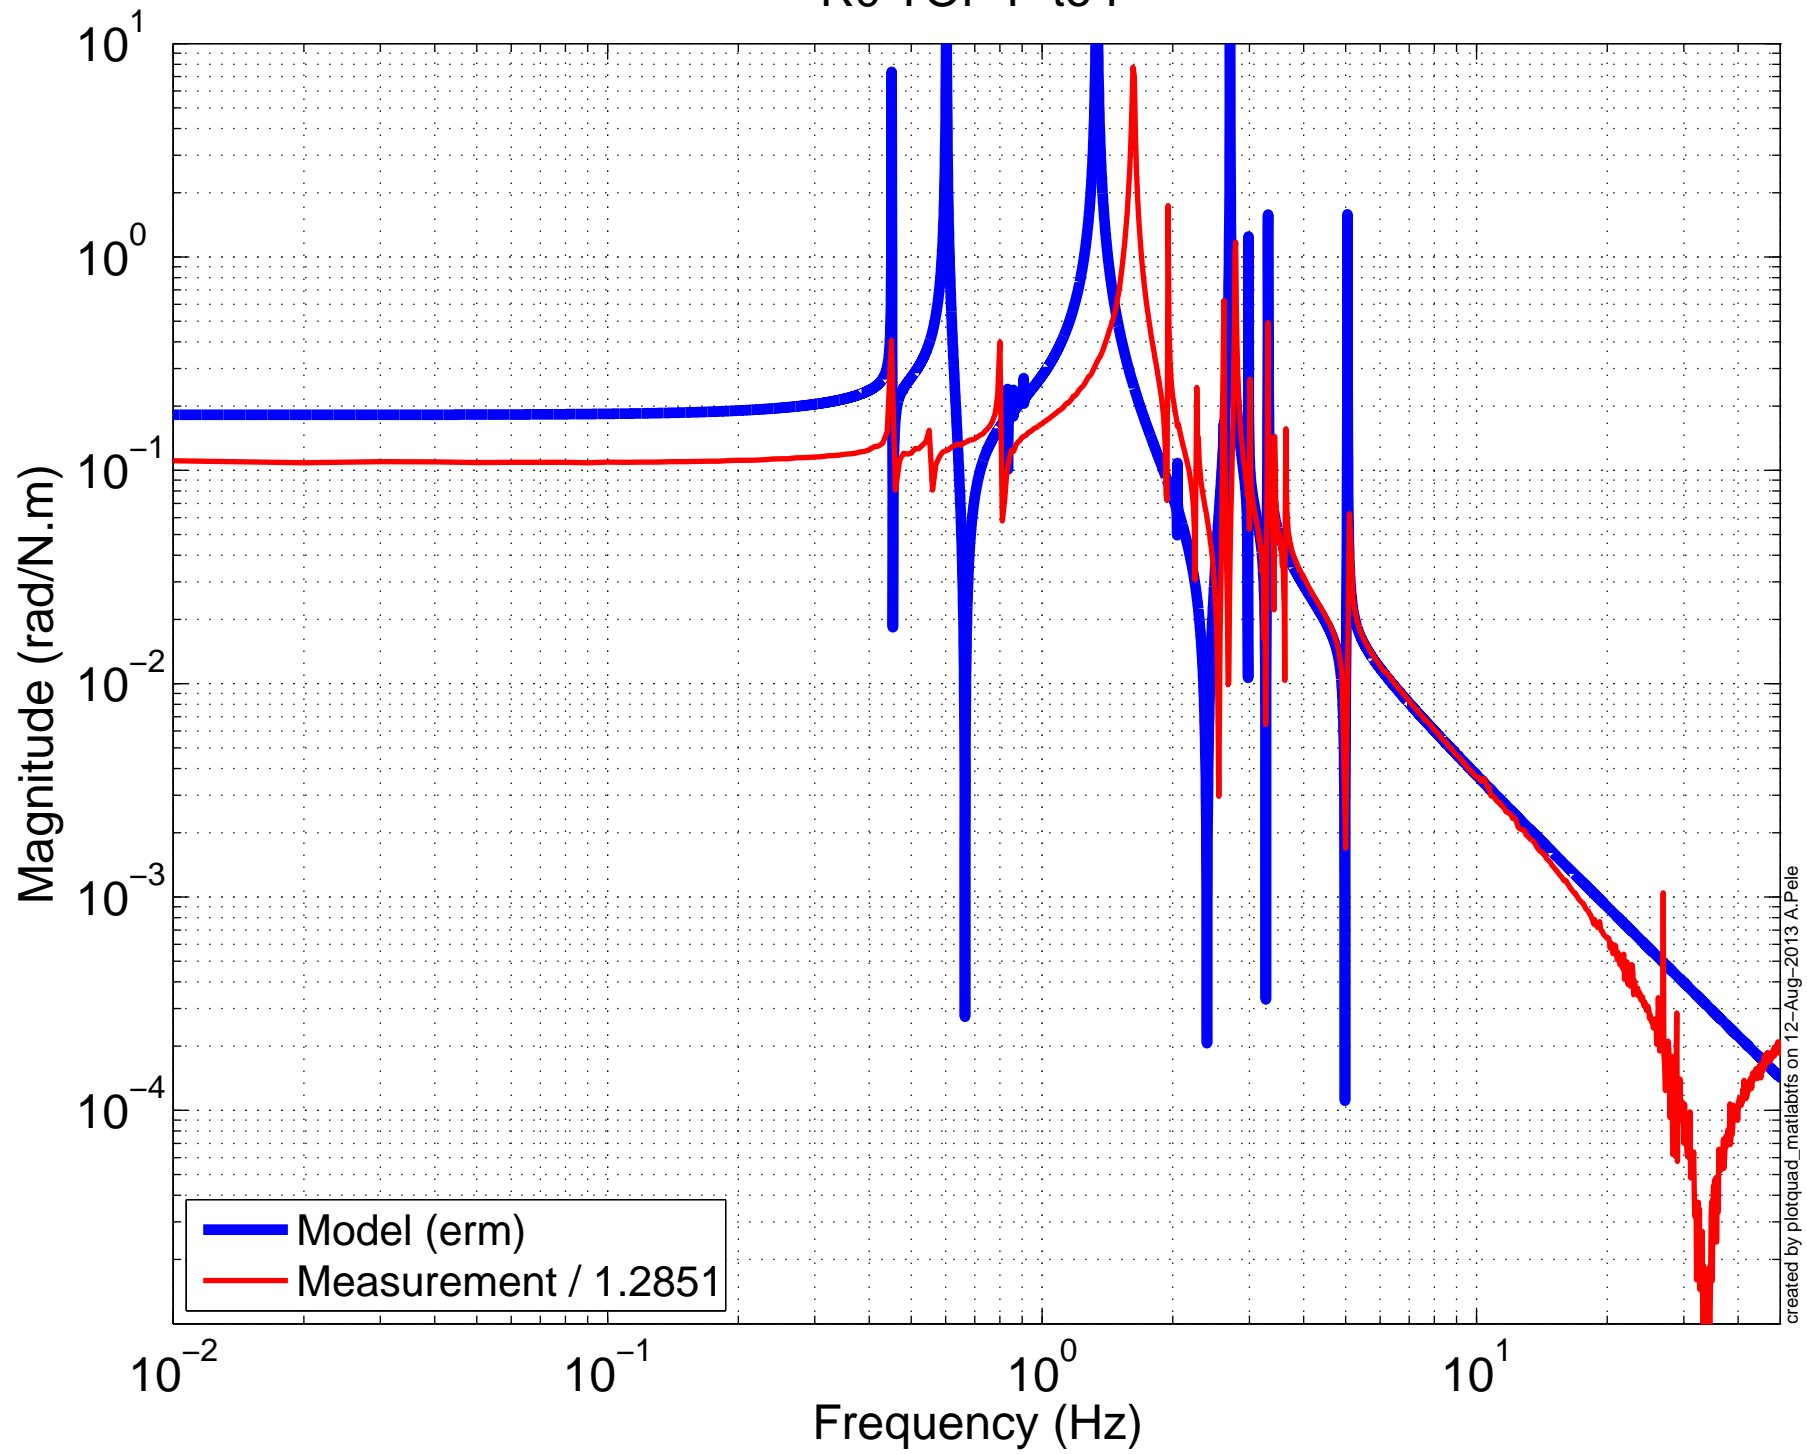

H1SUSSETMX BUILD R0 TOP P to P