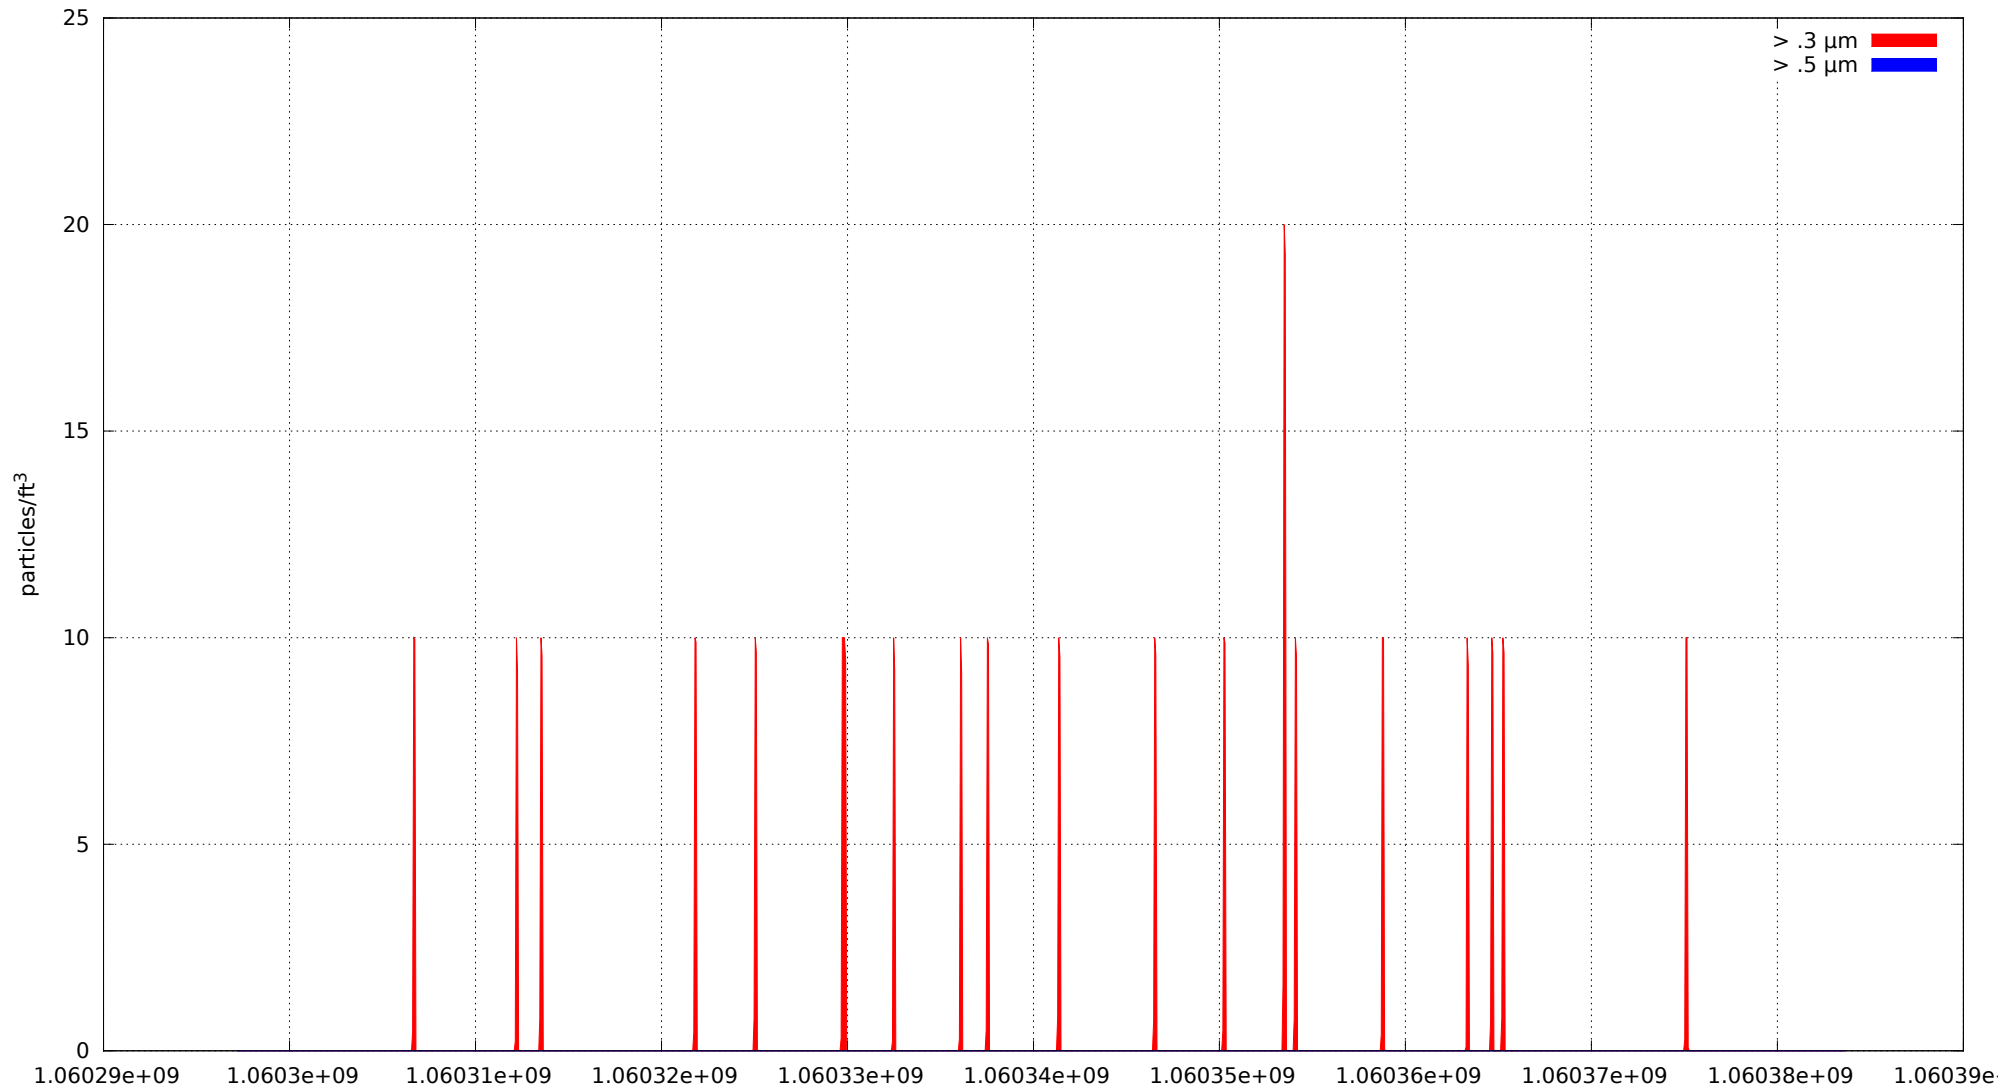

0: no alarms, 1: calibrate failure, 2: low battery, 3: cal. fail, low batt., 4: alarm/count alarm, 5: cal. fail and alarm, 6: low batt. and alarm, 7: cal. fail, low batt., and alarm, 8: manifold home error, 9: analog alarm