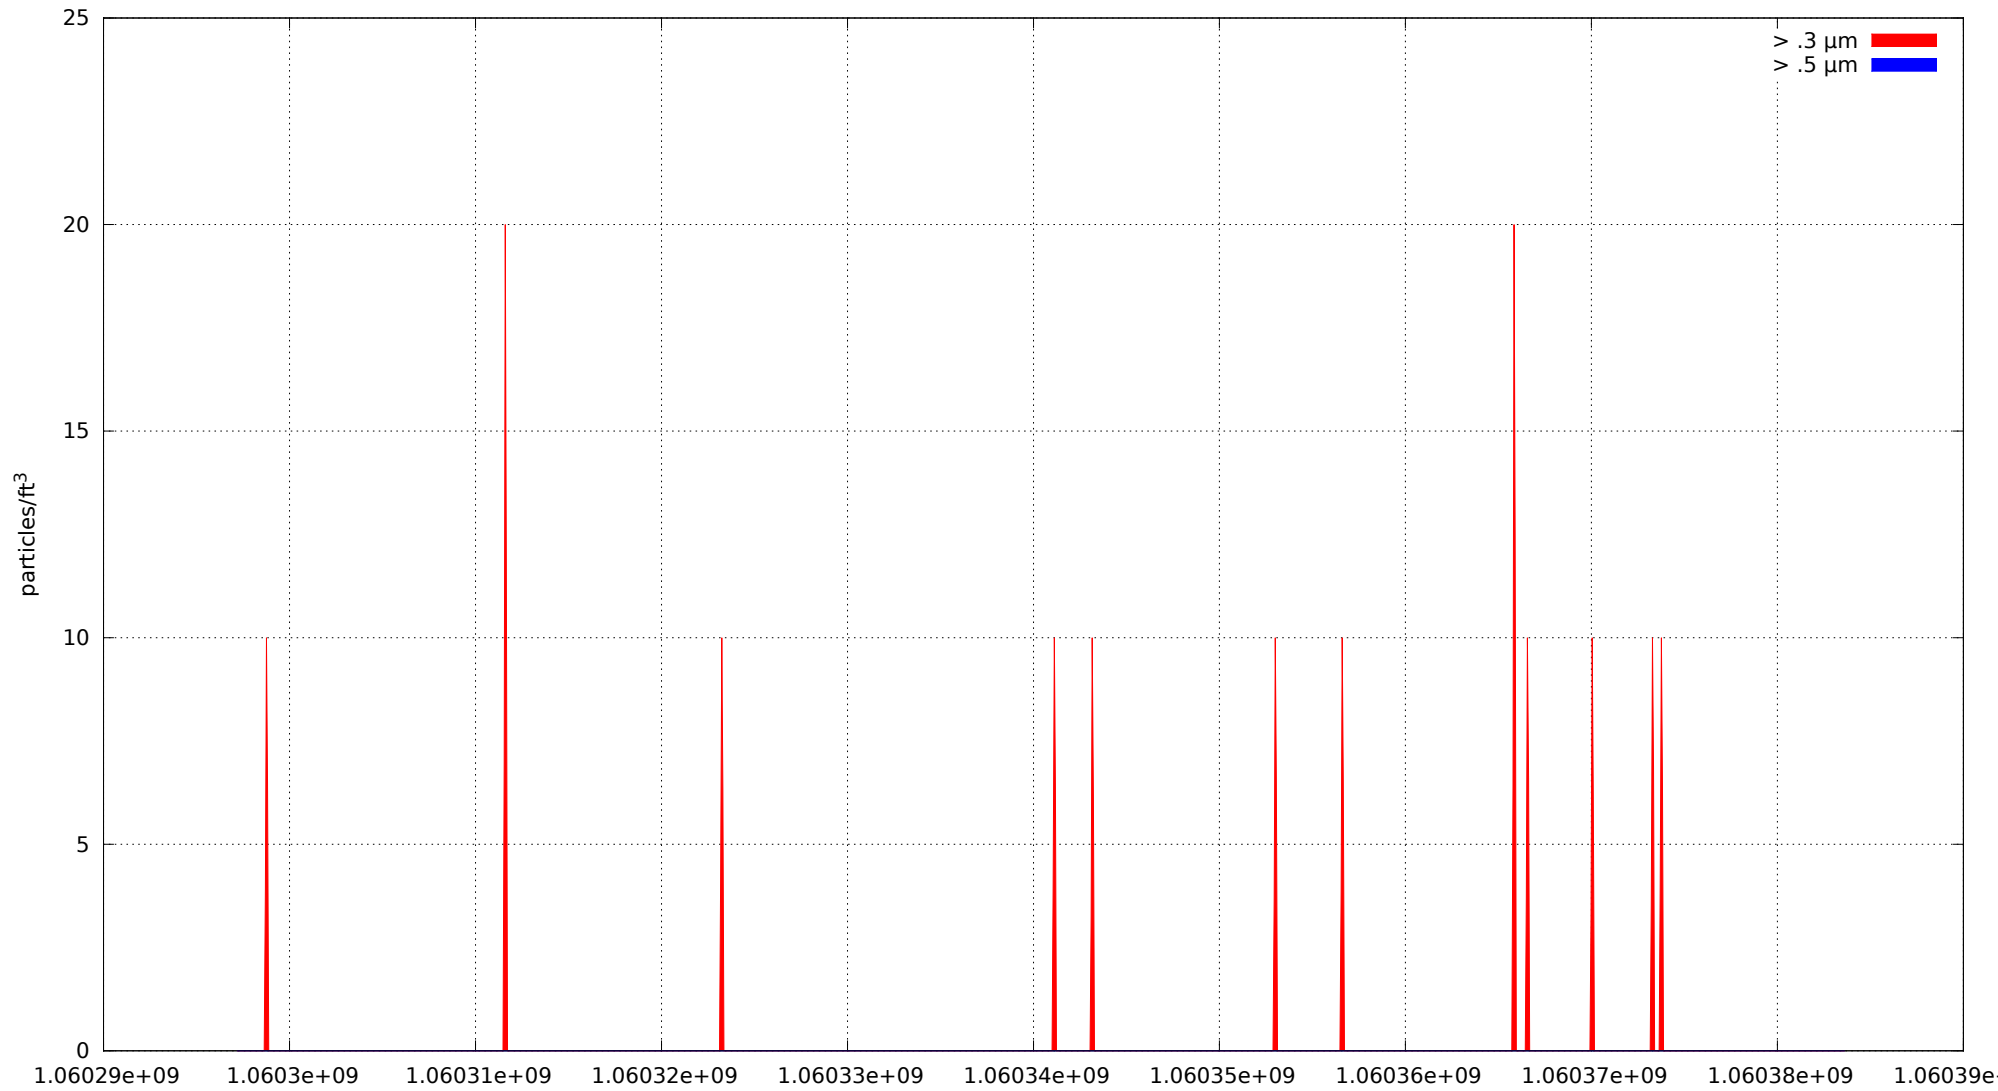

0: no alarms, 1: calibrate failure, 2: low battery, 3: cal. fail, low batt., 4: alarm/count alarm, 5: cal. fail and alarm, 6: low batt. and alarm, 7: cal. fail, low batt., and alarm, 8: manifold home error, 9: analog alarm