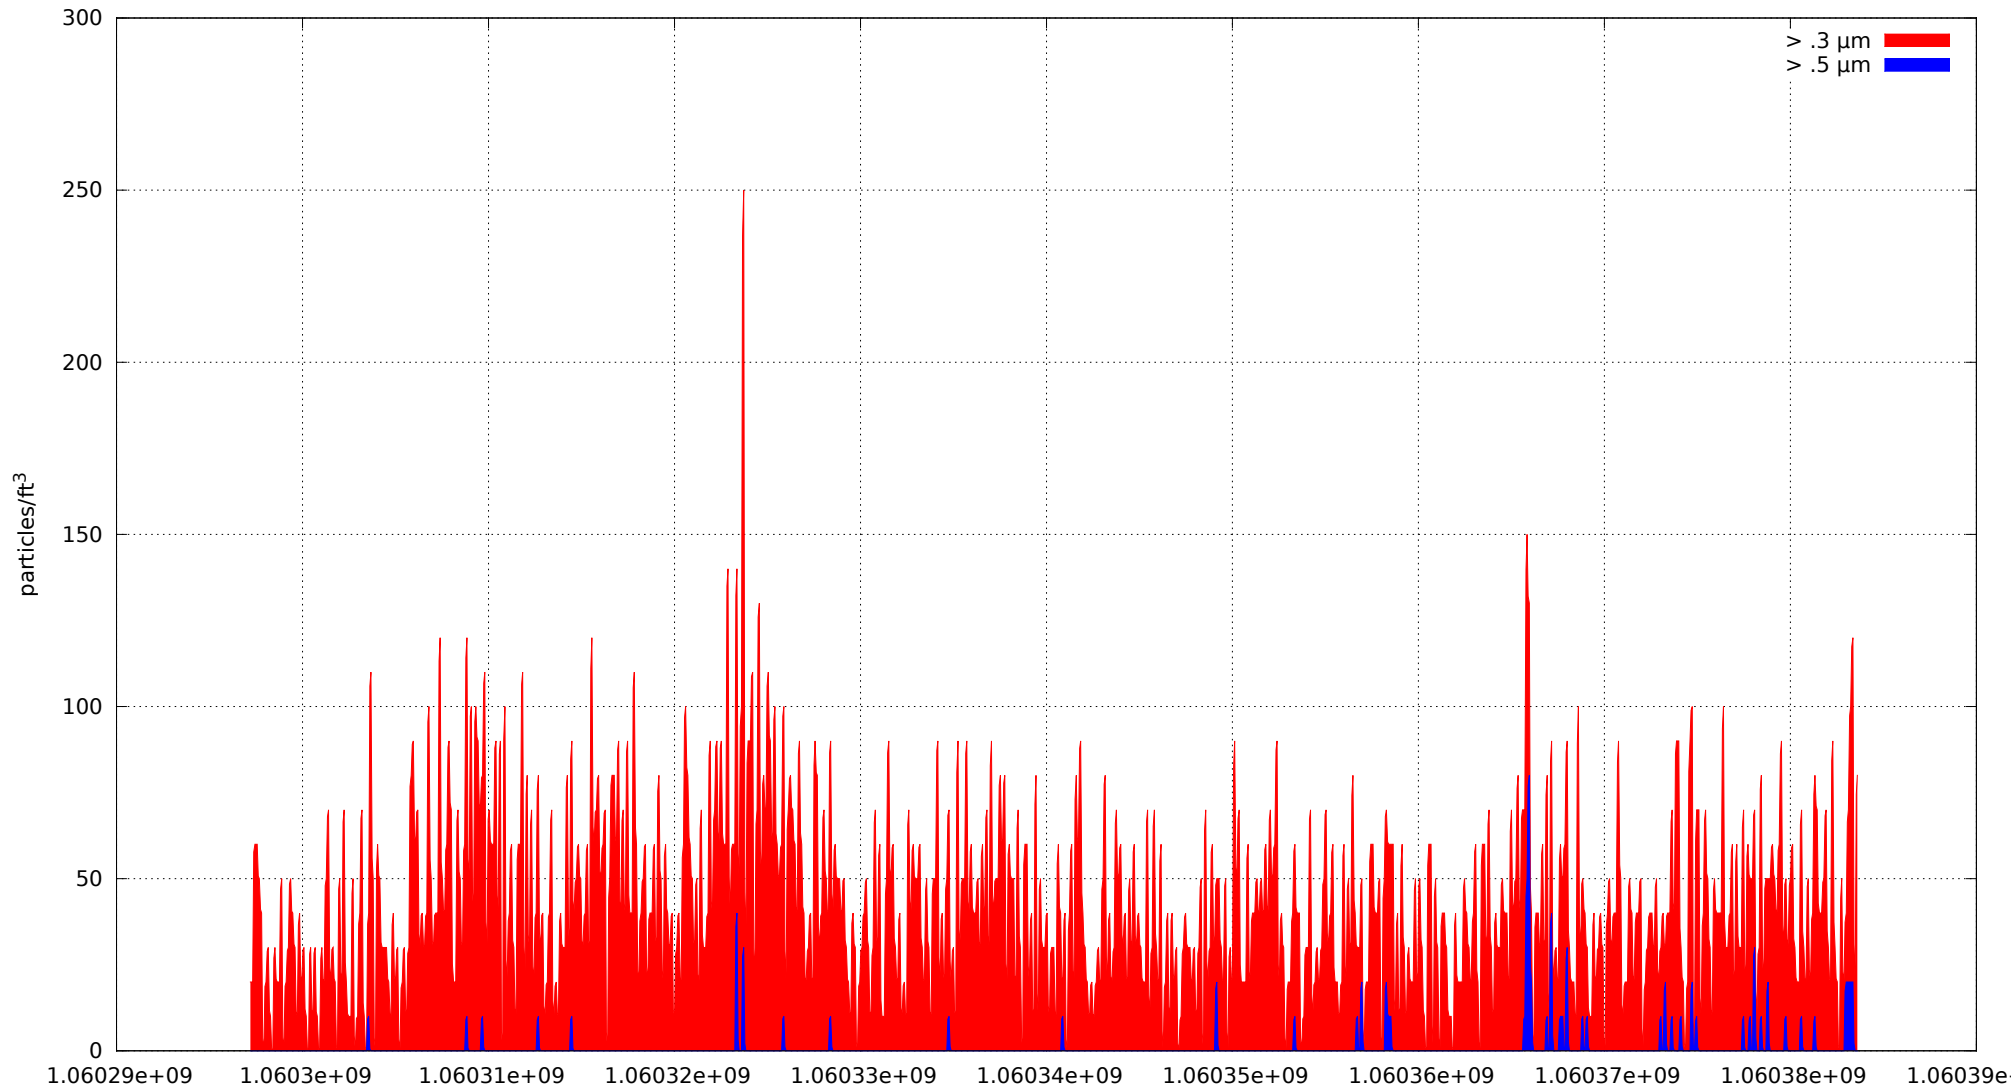

0: no alarms, 1: calibrate failure, 2: low battery, 3: cal. fail, low batt., 4: alarm/count alarm, 5: cal. fail and alarm, 6: low batt. and alarm, 7: cal. fail, low batt., and alarm, 8: manifold home error, 9: analog alarm