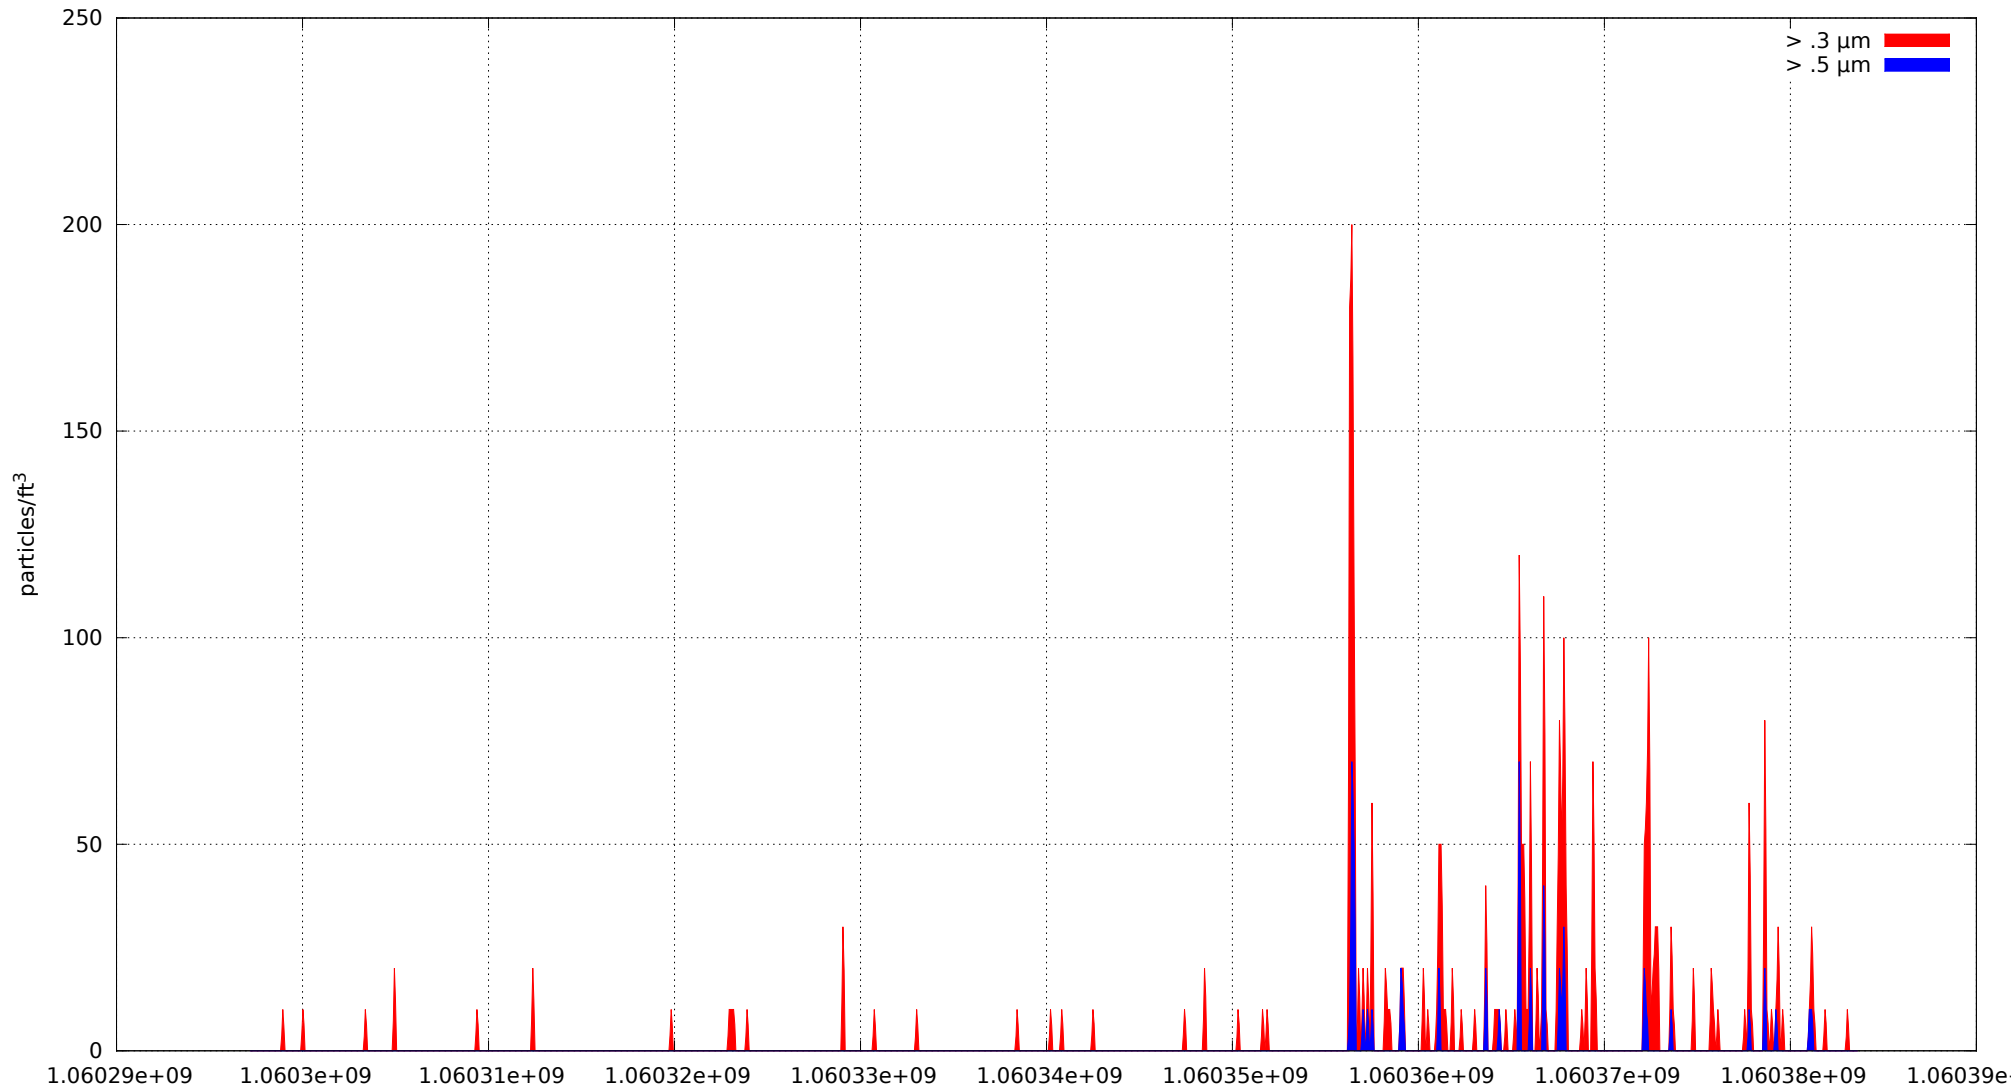

0: no alarms, 1: calibrate failure, 2: low battery, 3: cal. fail, low batt., 4: alarm/count alarm, 5: cal. fail and alarm, 6: low batt. and alarm, 7: cal. fail, low batt., and alarm, 8: manifold home error, 9: analog alarm