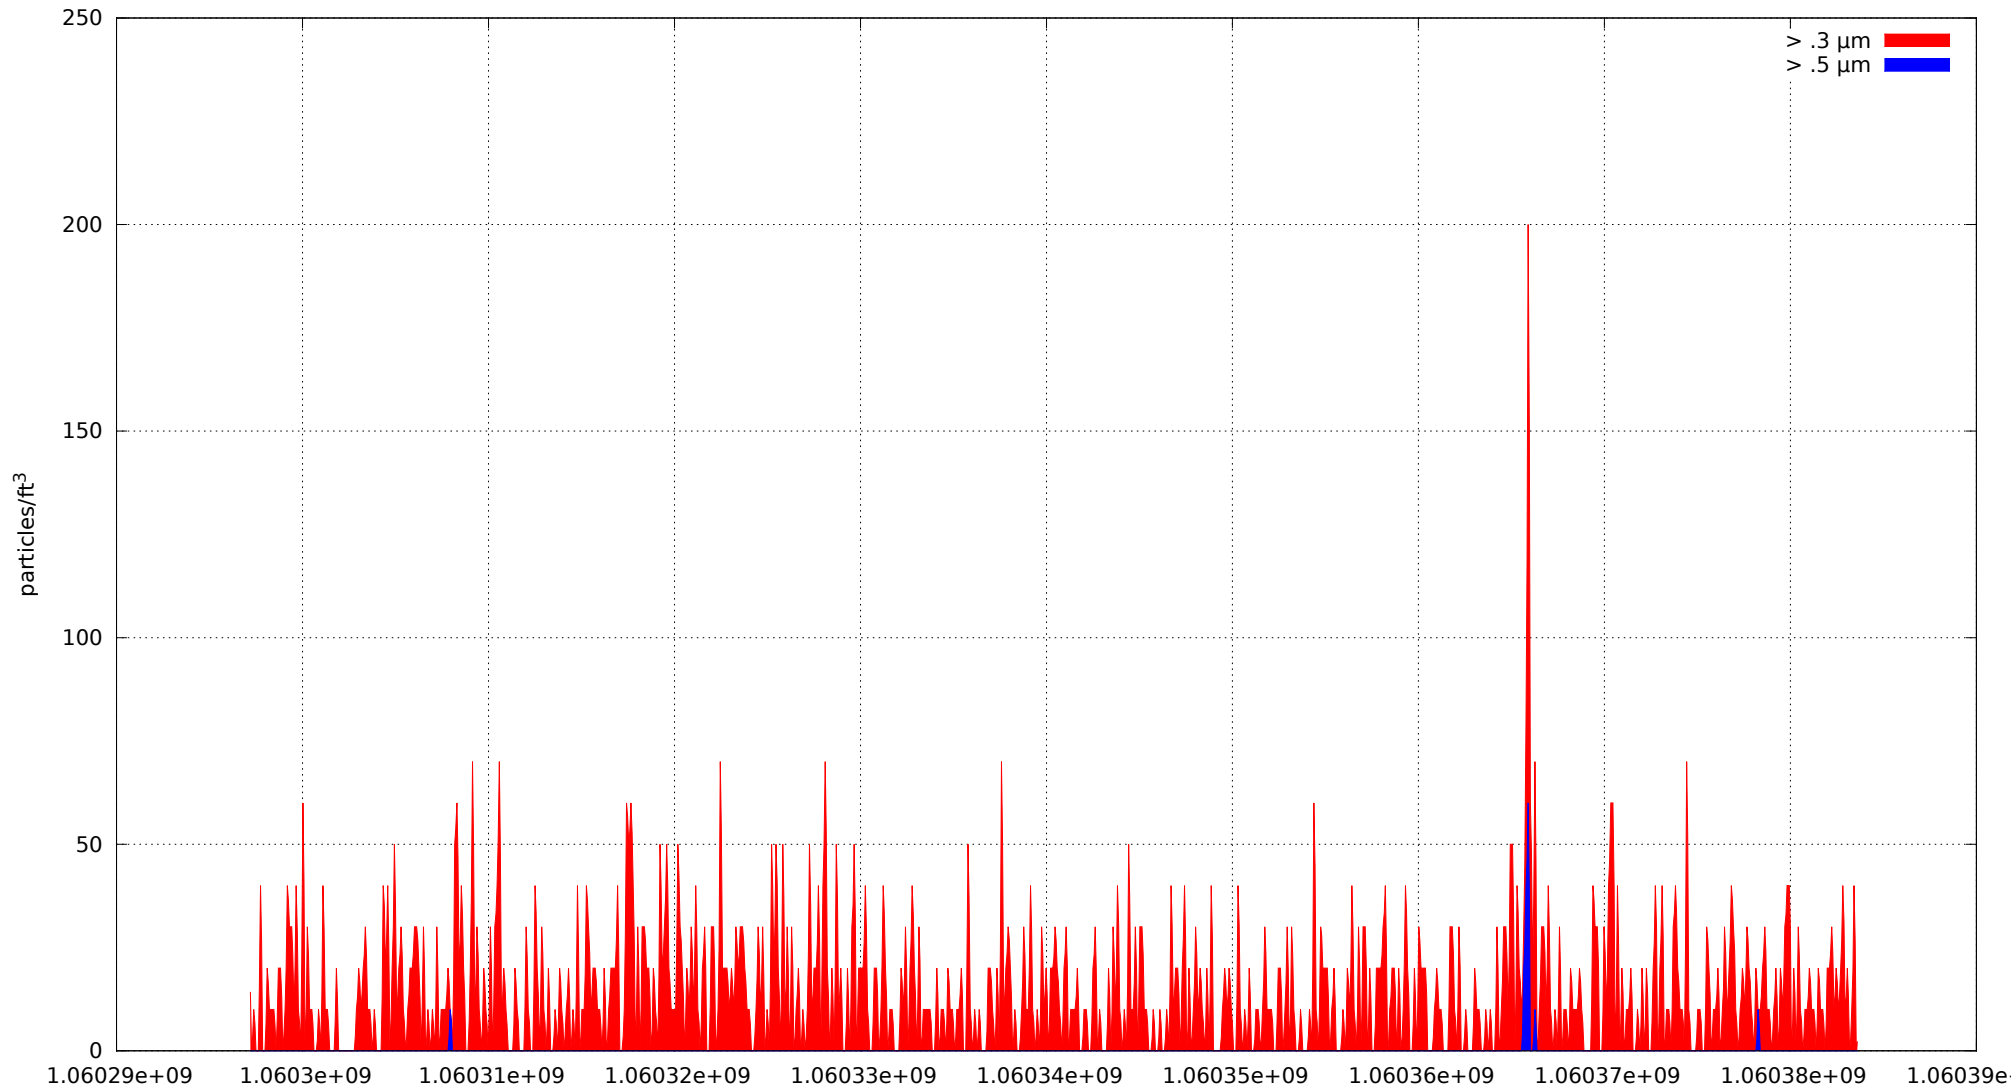

0: no alarms, 1: calibrate failure, 2: low battery, 3: cal. fail, low batt., 4: alarm/count alarm, 5: cal. fail and alarm, 6: low batt. and alarm, 7: cal. fail, low batt., and alarm, 8: manifold home error, 9: analog alarm