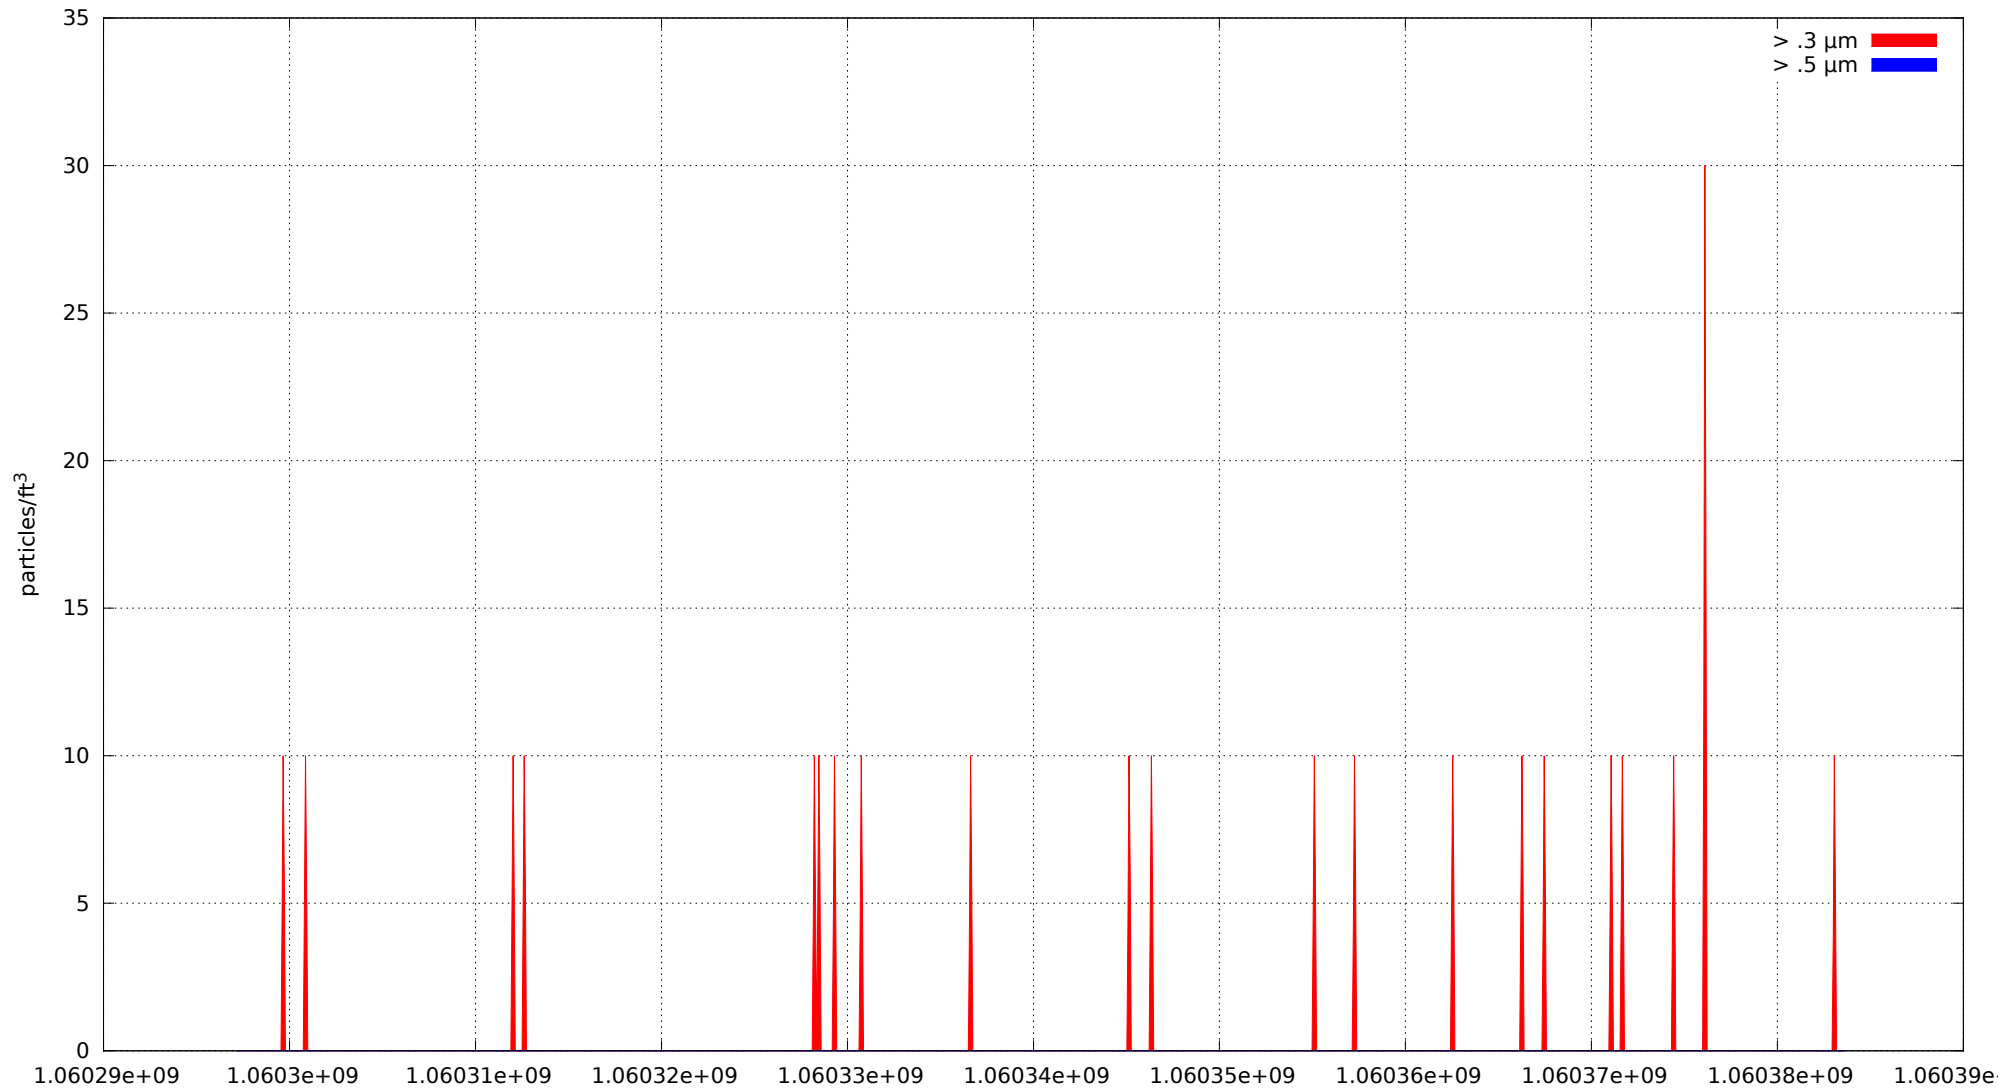

0: no alarms, 1: calibrate failure, 2: low battery, 3: cal. fail, low batt., 4: alarm/count alarm, 5: cal. fail and alarm, 6: low batt. and alarm, 7: cal. fail, low batt., and alarm, 8: manifold home error, 9: analog alarm