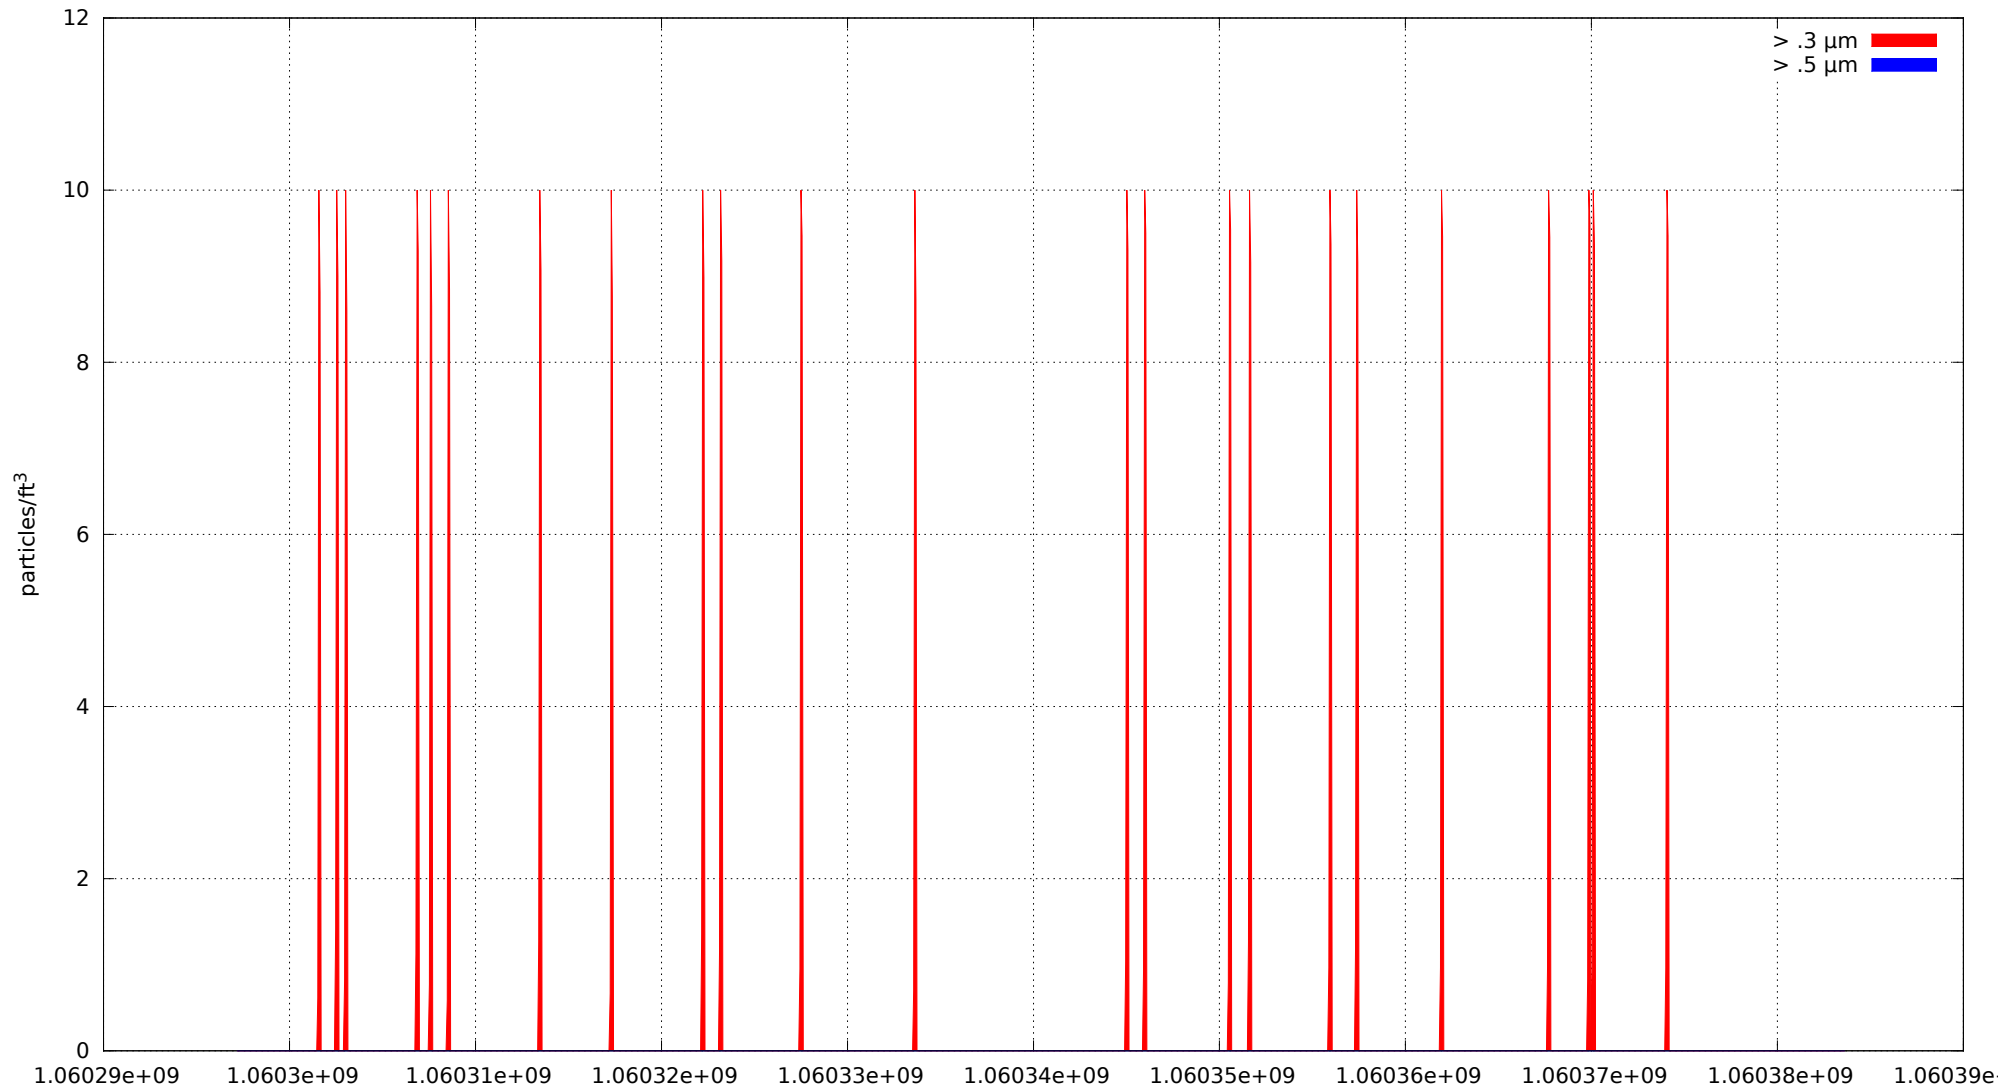

0: no alarms, 1: calibrate failure, 2: low battery, 3: cal. fail, low batt., 4: alarm/count alarm, 5: cal. fail and alarm, 6: low batt. and alarm, 7: cal. fail, low batt., and alarm, 8: manifold home error, 9: analog alarm