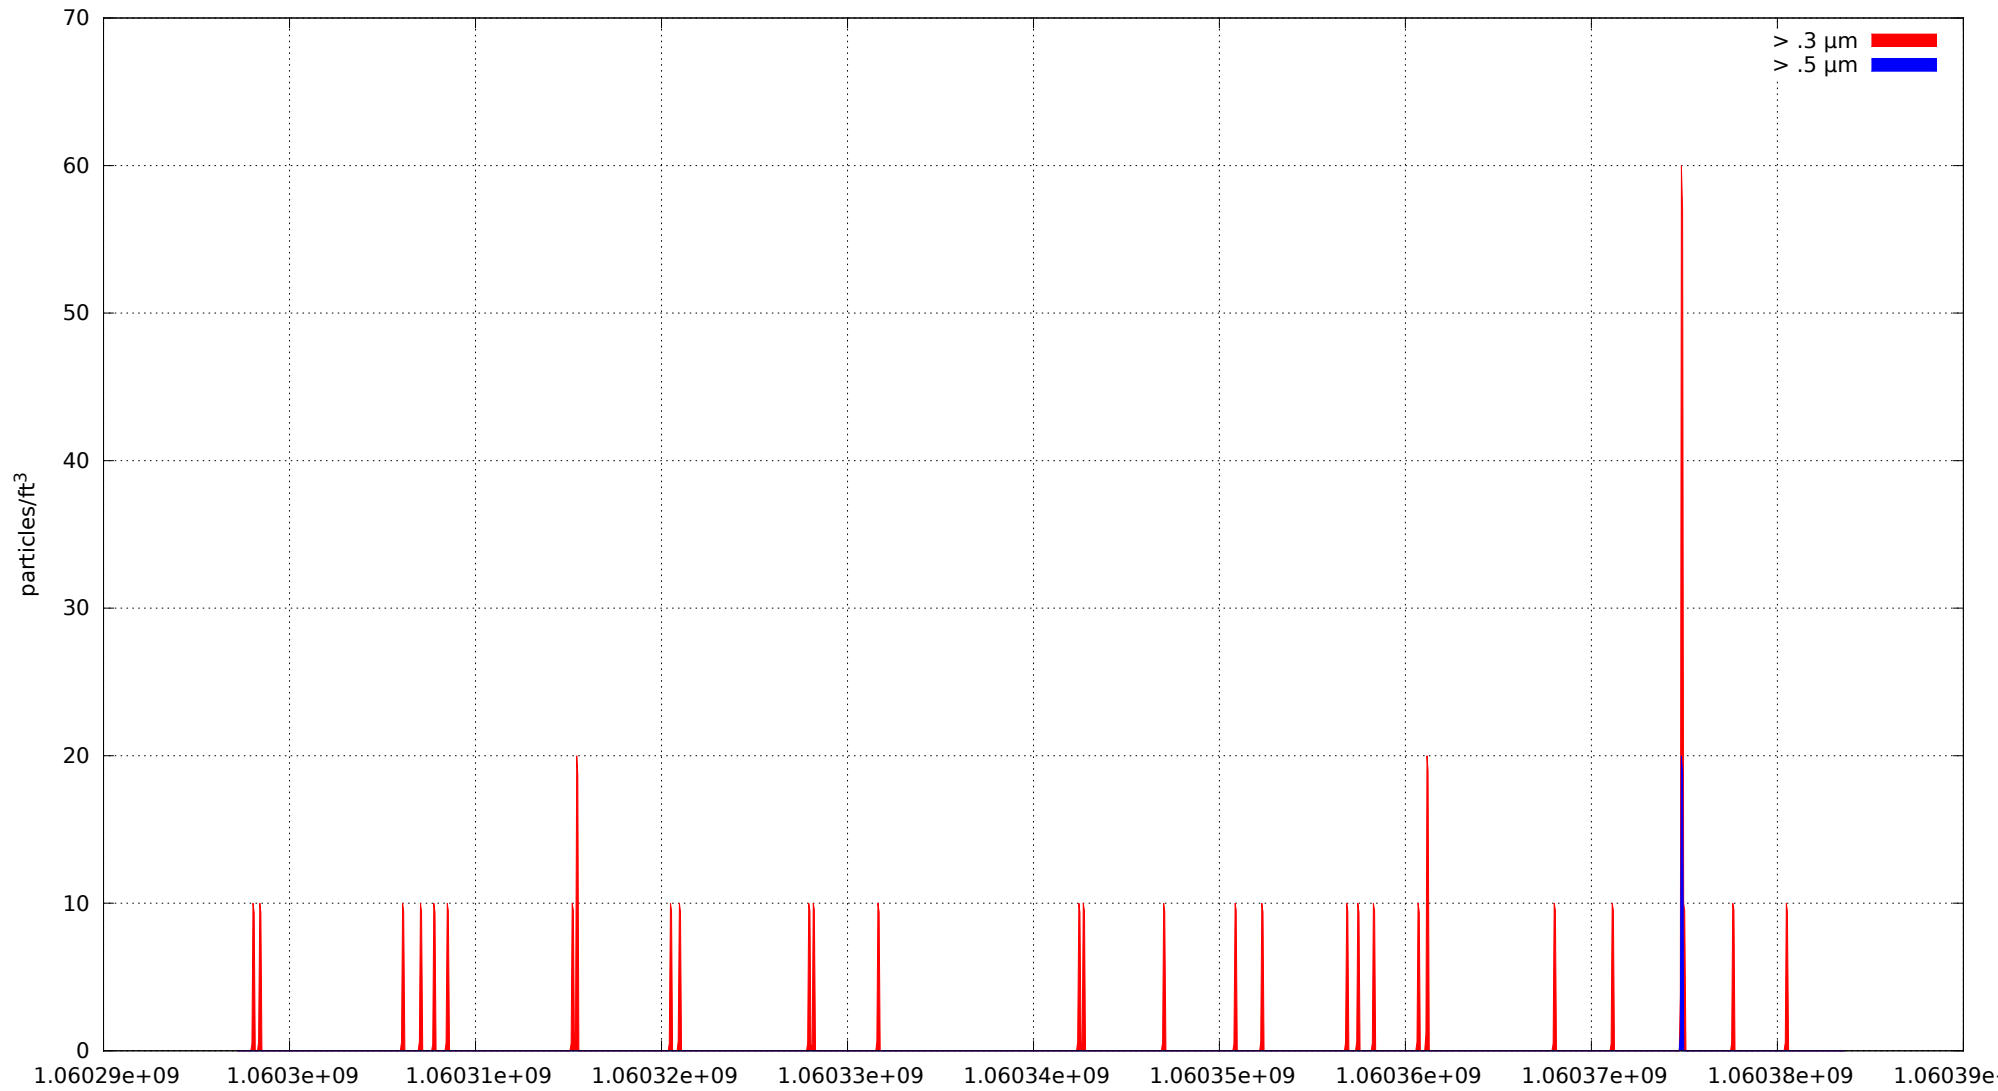

0: no alarms, 1: calibrate failure, 2: low battery, 3: cal. fail, low batt., 4: alarm/count alarm, 5: cal. fail and alarm, 6: low batt. and alarm, 7: cal. fail, low batt., and alarm, 8: manifold home error, 9: analog alarm