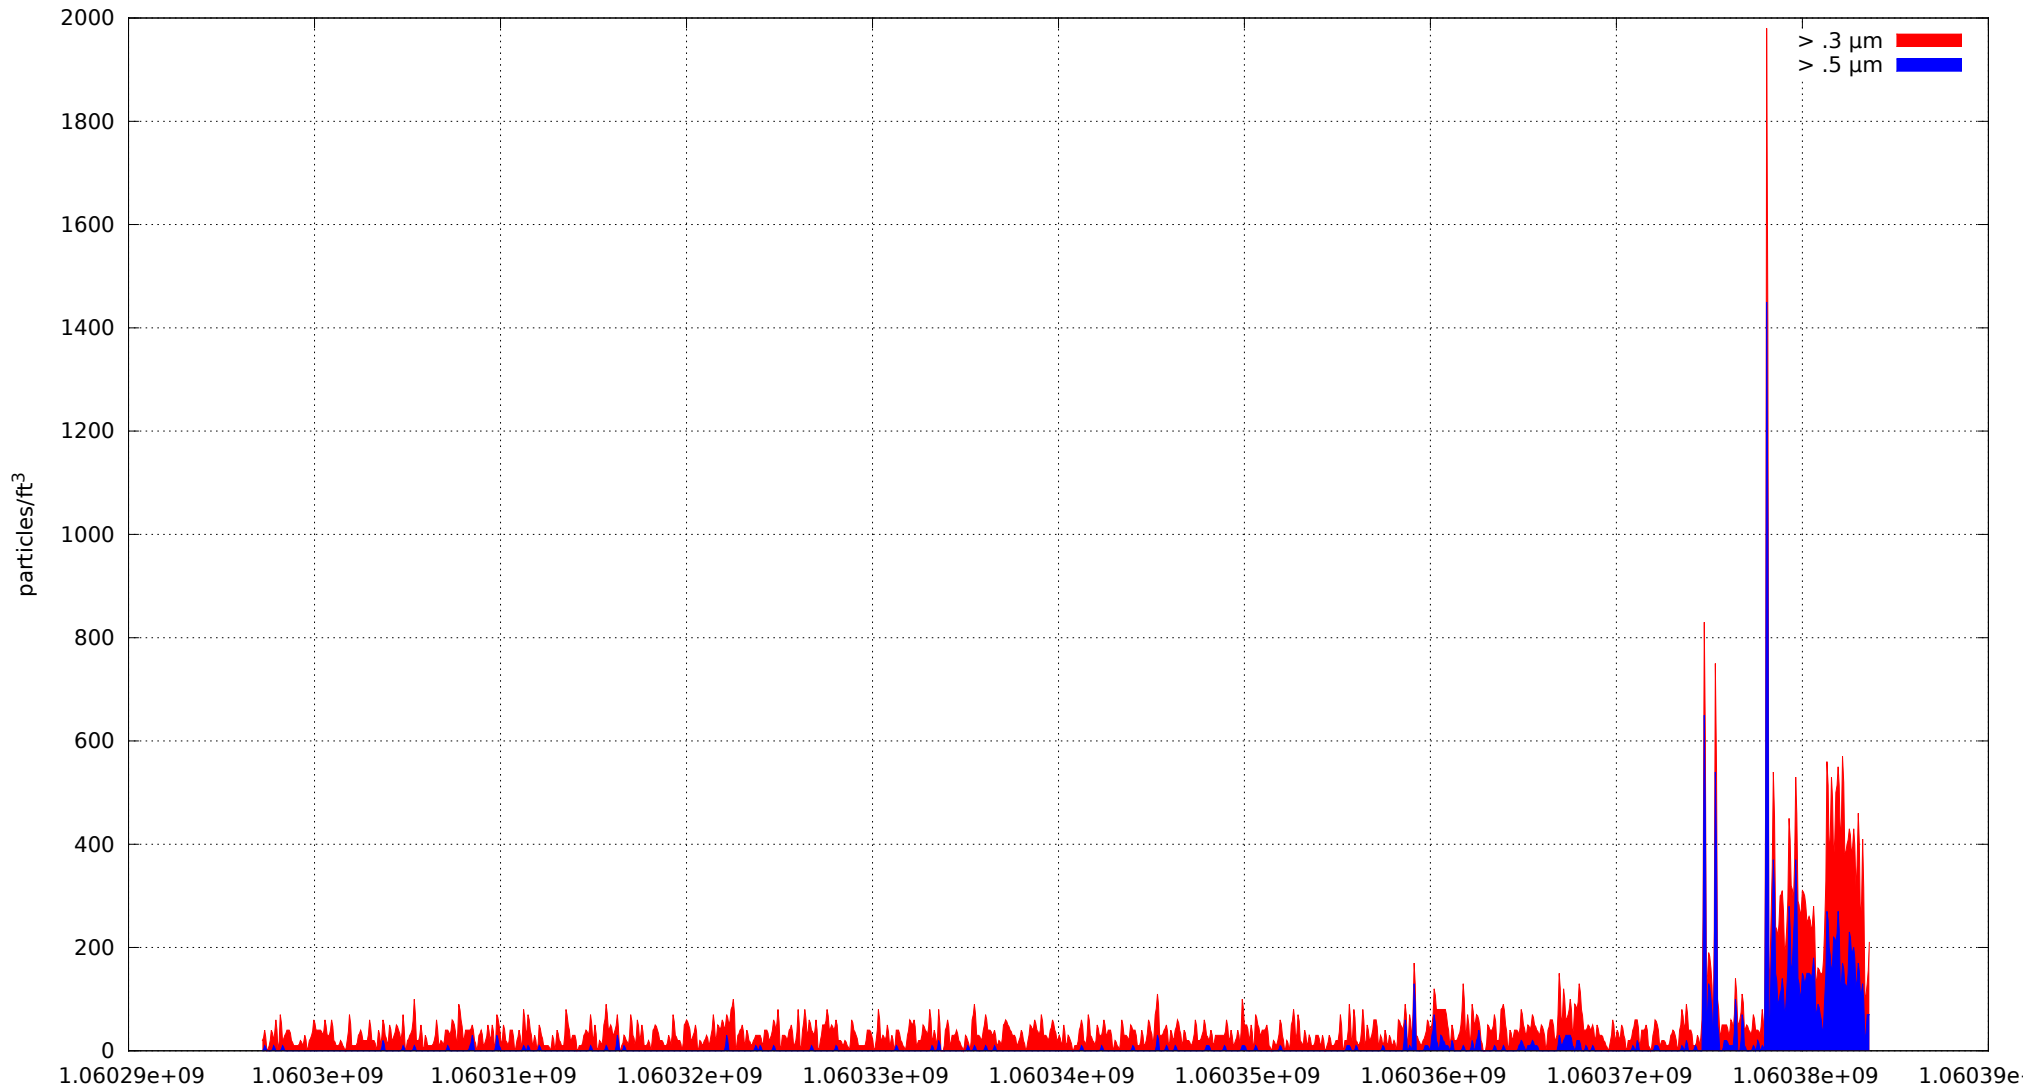

0: no alarms, 1: calibrate failure, 2: low battery, 3: cal. fail, low batt., 4: alarm/count alarm, 5: cal. fail and alarm, 6: low batt. and alarm, 7: cal. fail, low batt., and alarm, 8: manifold home error, 9: analog alarm