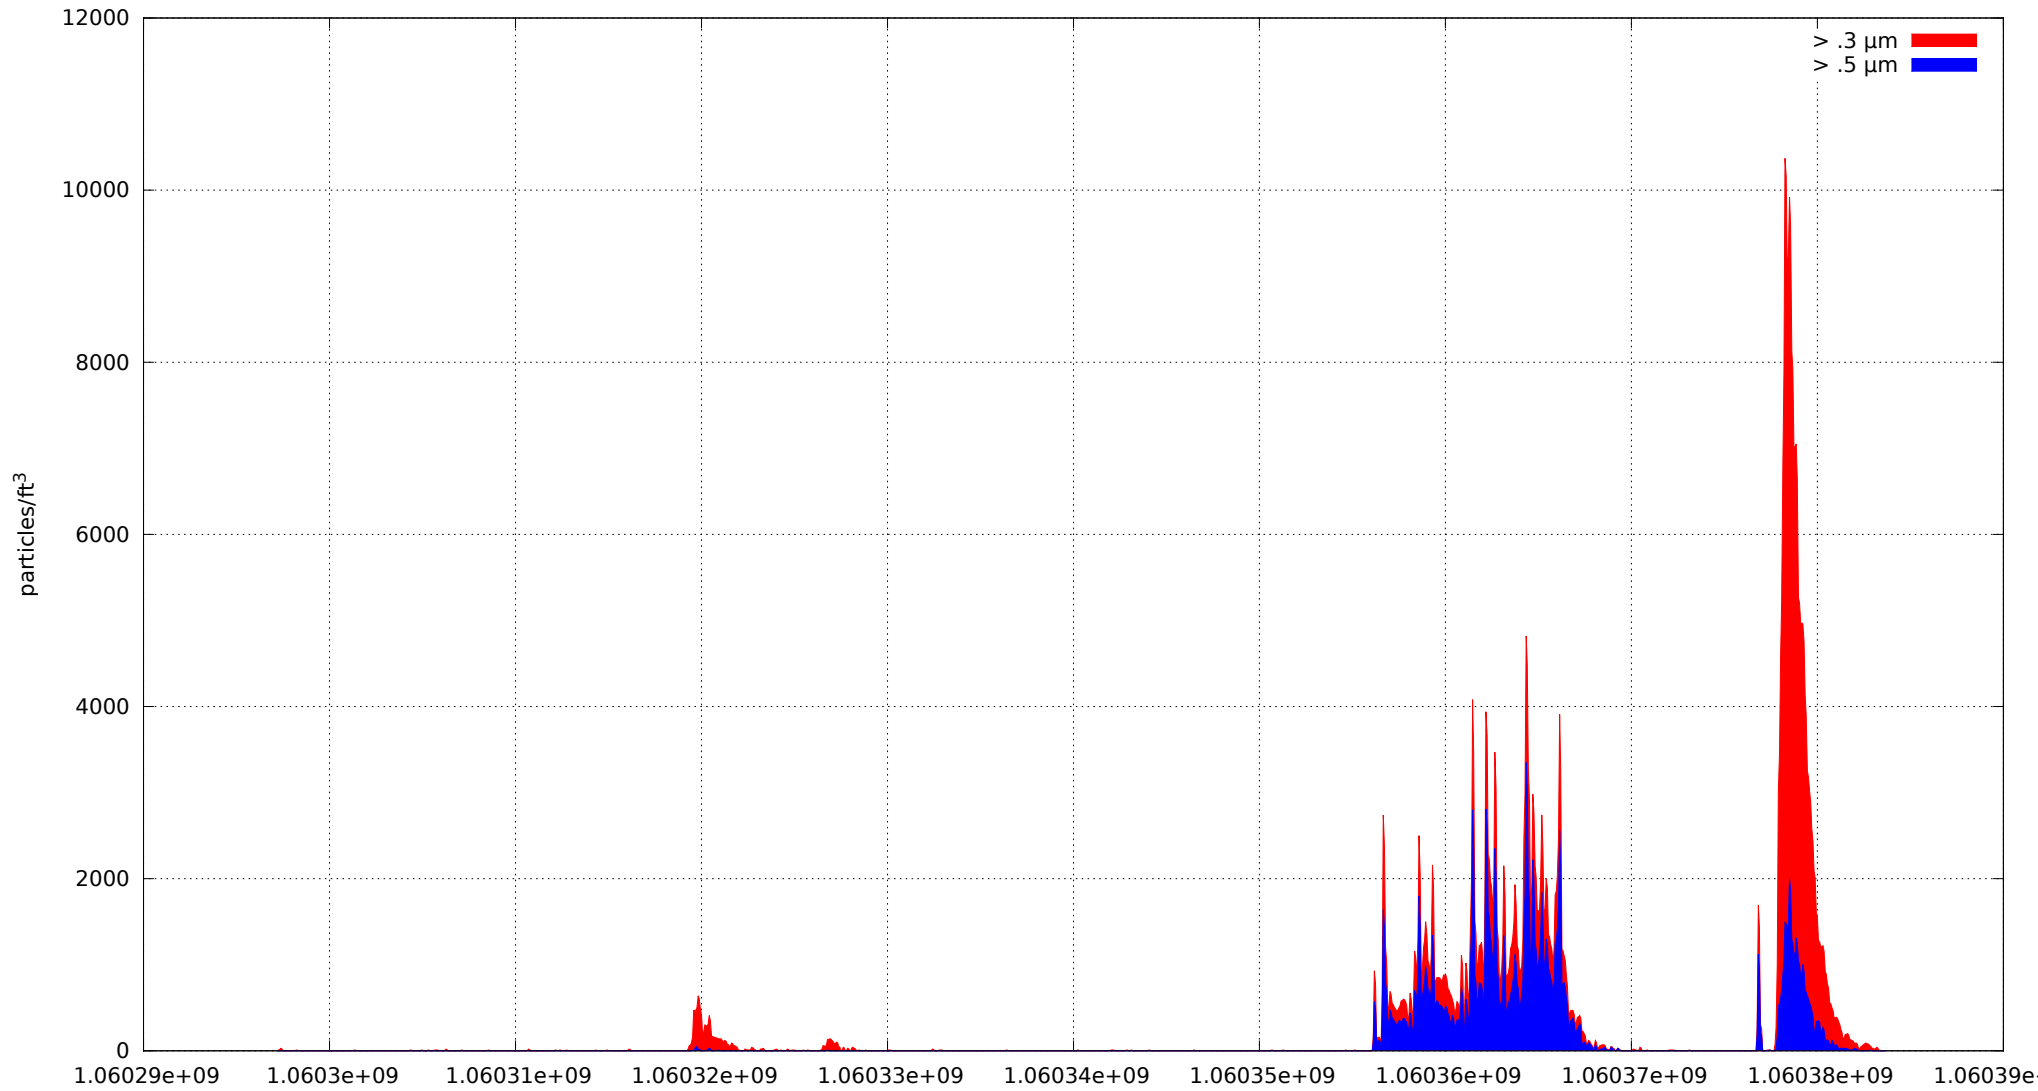

0: no alarms, 1: calibrate failure, 2: low battery, 3: cal. fail, low batt., 4: alarm/count alarm, 5: cal. fail and alarm, 6: low batt. and alarm, 7: cal. fail, low batt., and alarm, 8: manifold home error, 9: analog alarm