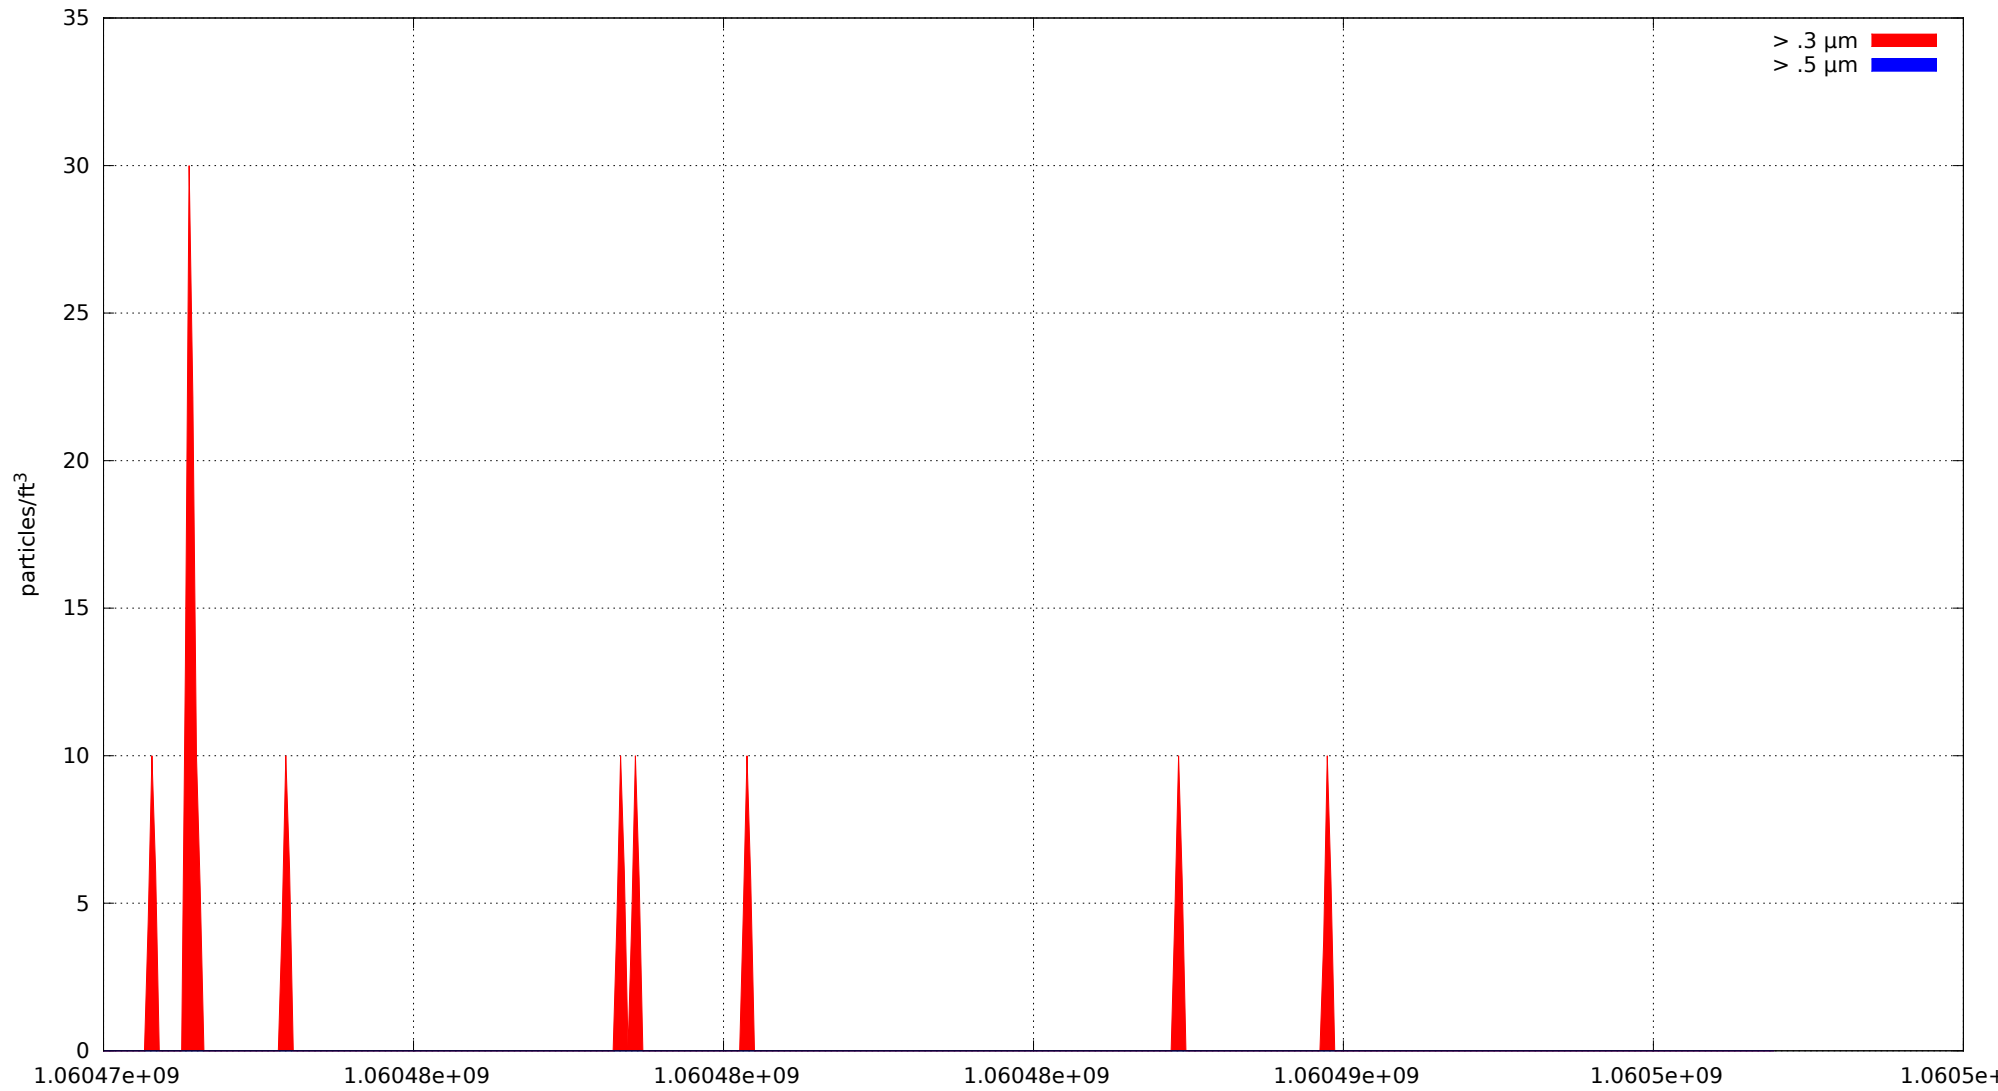

0: no alarms, 1: calibrate failure, 2: low battery, 3: cal. fail, low batt., 4: alarm/count alarm, 5: cal. fail and alarm, 6: low batt. and alarm, 7: cal. fail, low batt., and alarm, 8: manifold home error, 9: analog alarm