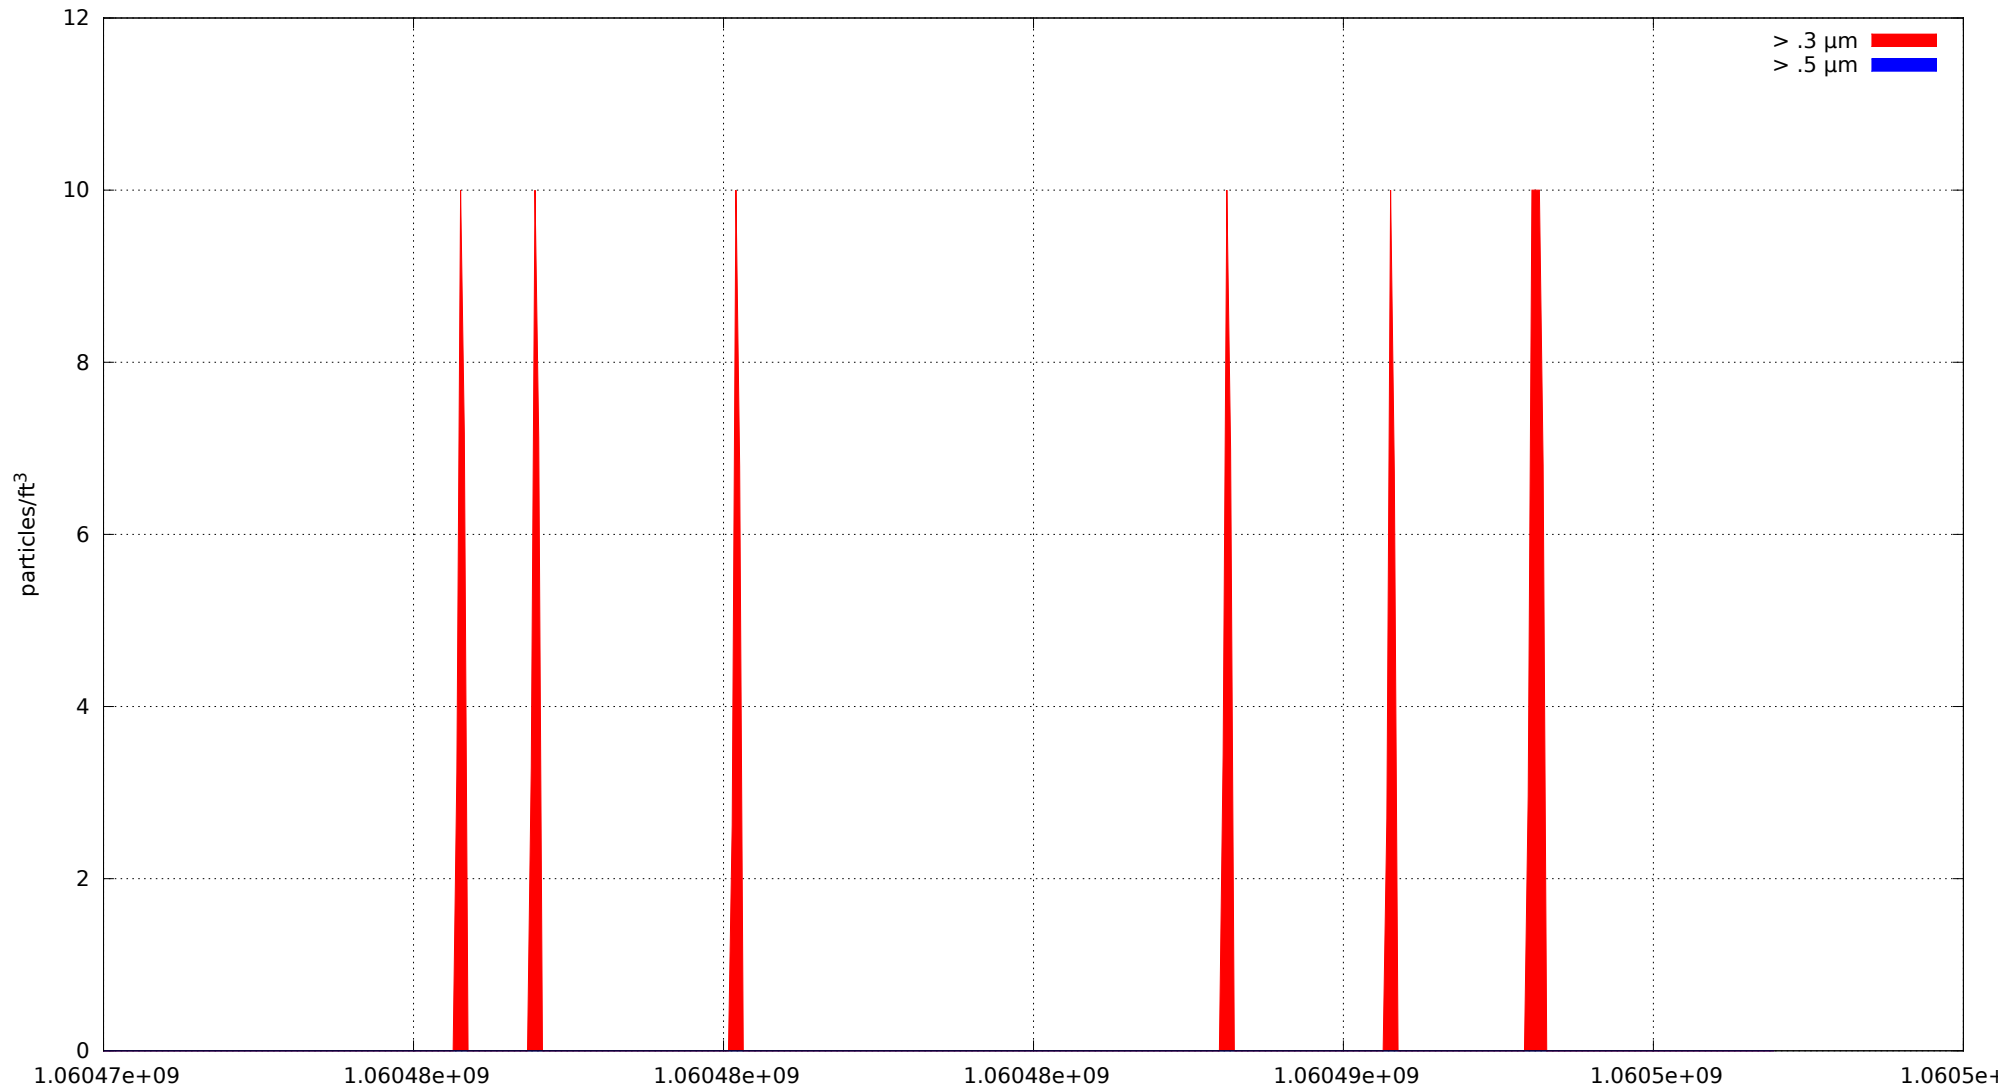

0: no alarms, 1: calibrate failure, 2: low battery, 3: cal. fail, low batt., 4: alarm/count alarm, 5: cal. fail and alarm, 6: low batt. and alarm, 7: cal. fail, low batt., and alarm, 8: manifold home error, 9: analog alarm