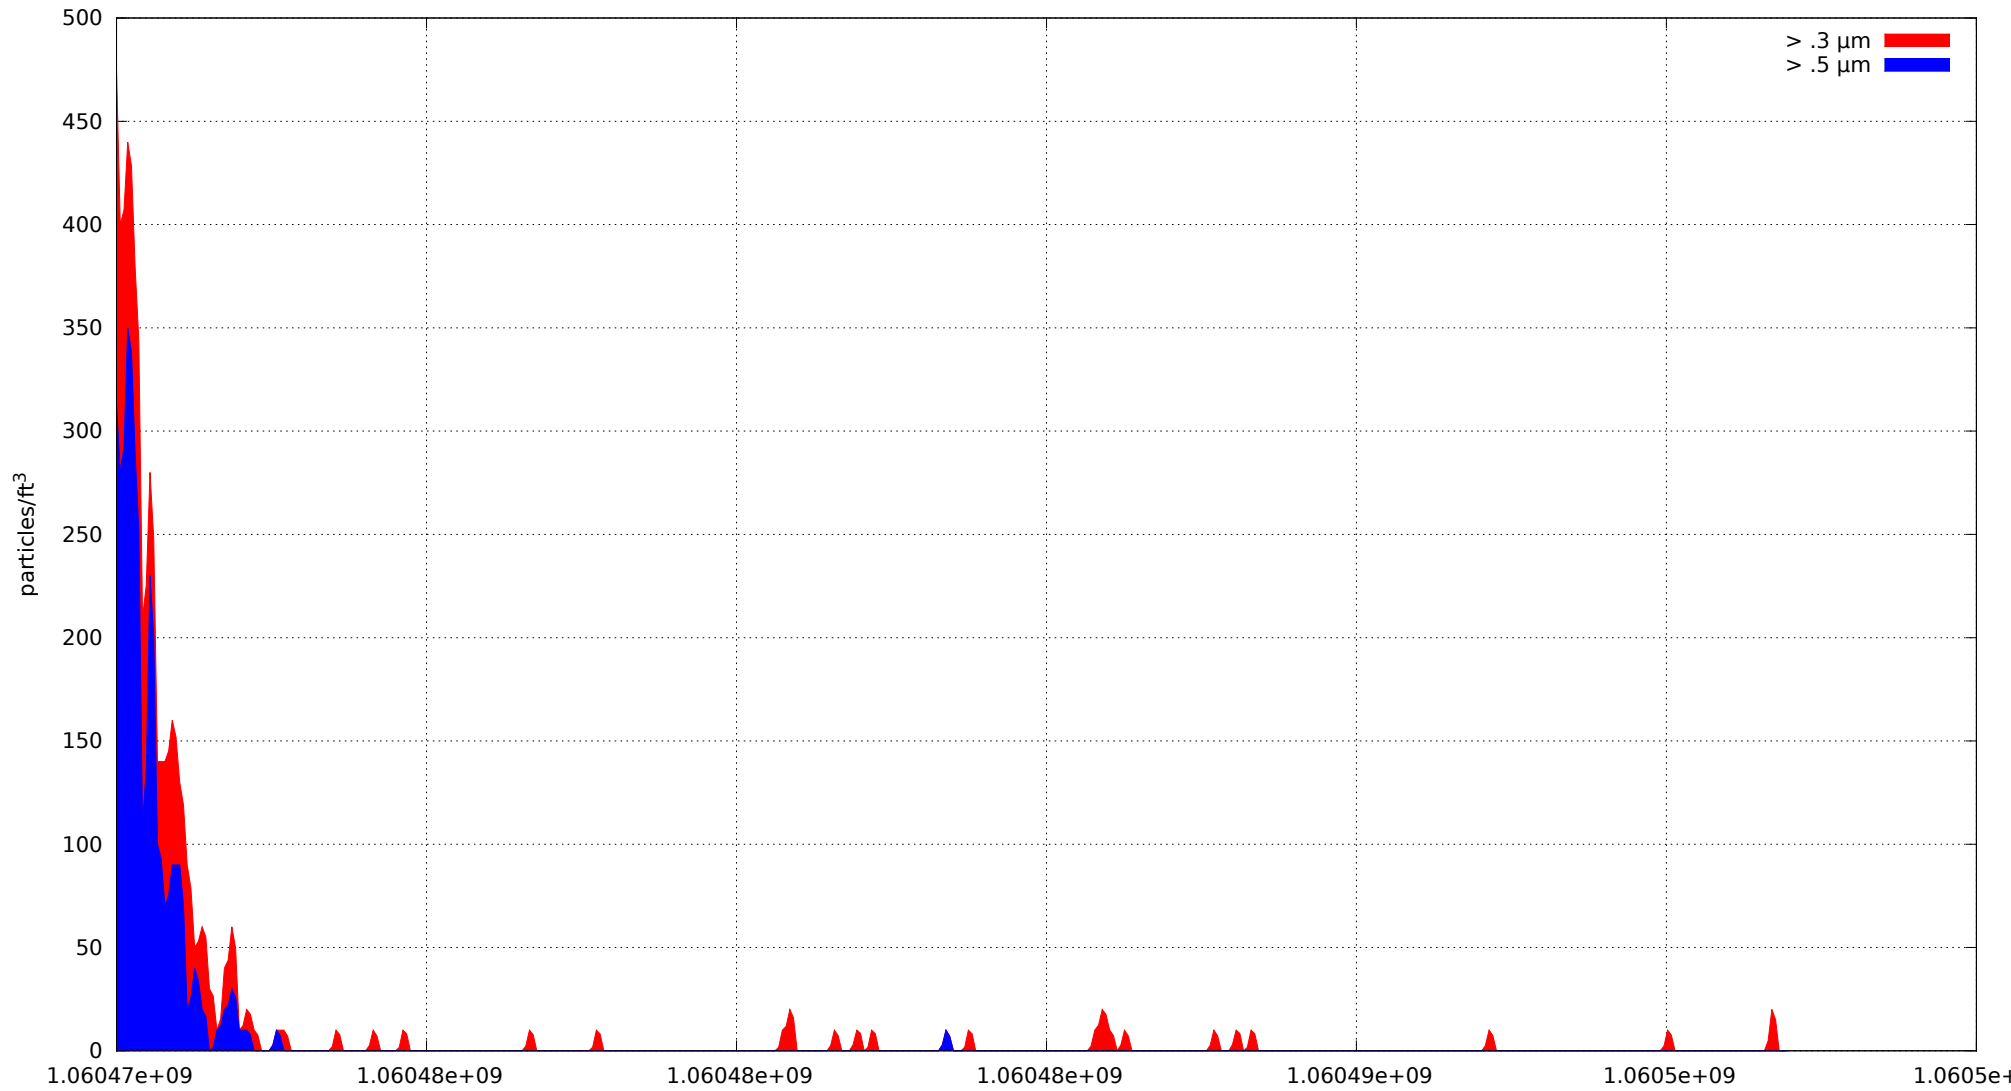

0: no alarms, 1: calibrate failure, 2: low battery, 3: cal. fail, low batt., 4: alarm/count alarm, 5: cal. fail and alarm, 6: low batt. and alarm, 7: cal. fail, low batt., and alarm, 8: manifold home error, 9: analog alarm