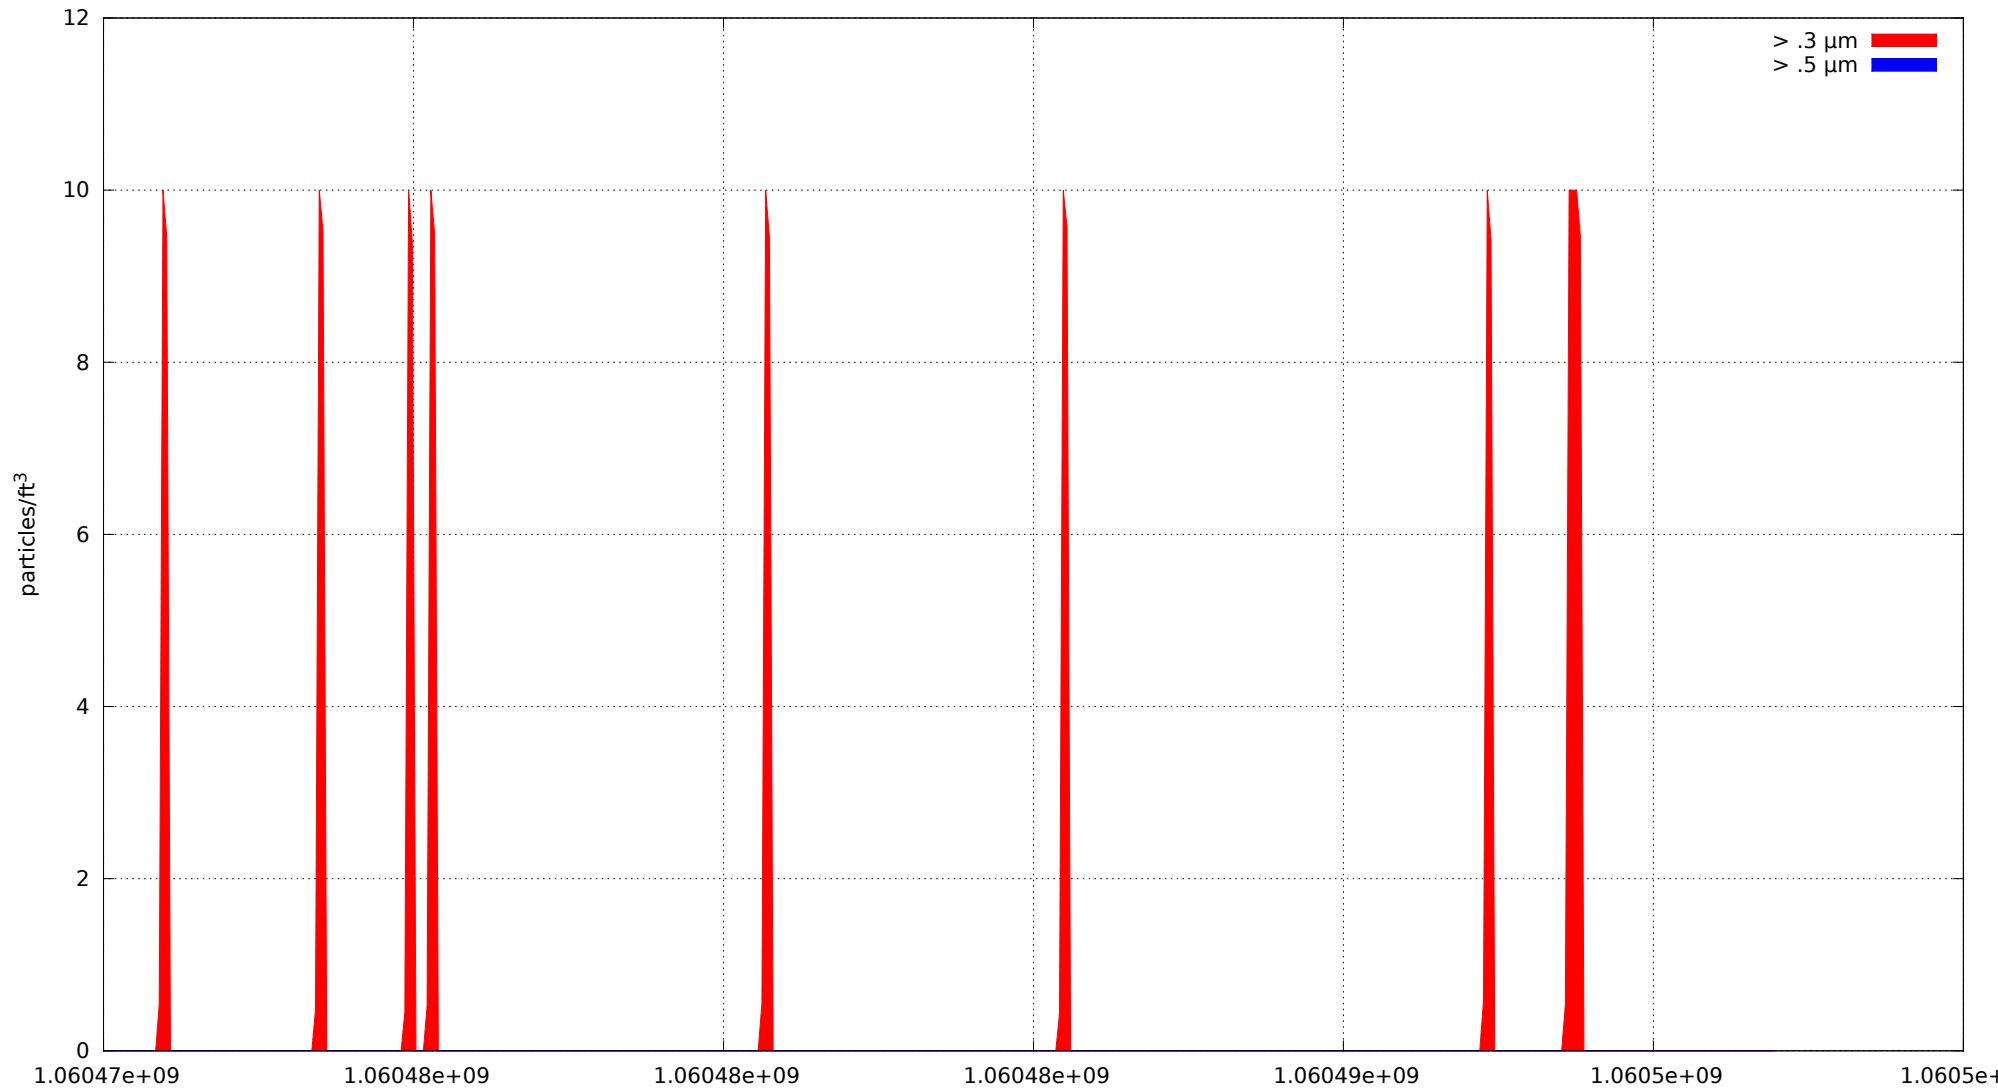

0: no alarms, 1: calibrate failure, 2: low battery, 3: cal. fail, low batt., 4: alarm/count alarm, 5: cal. fail and alarm, 6: low batt. and alarm, 7: cal. fail, low batt., and alarm, 8: manifold home error, 9: analog alarm