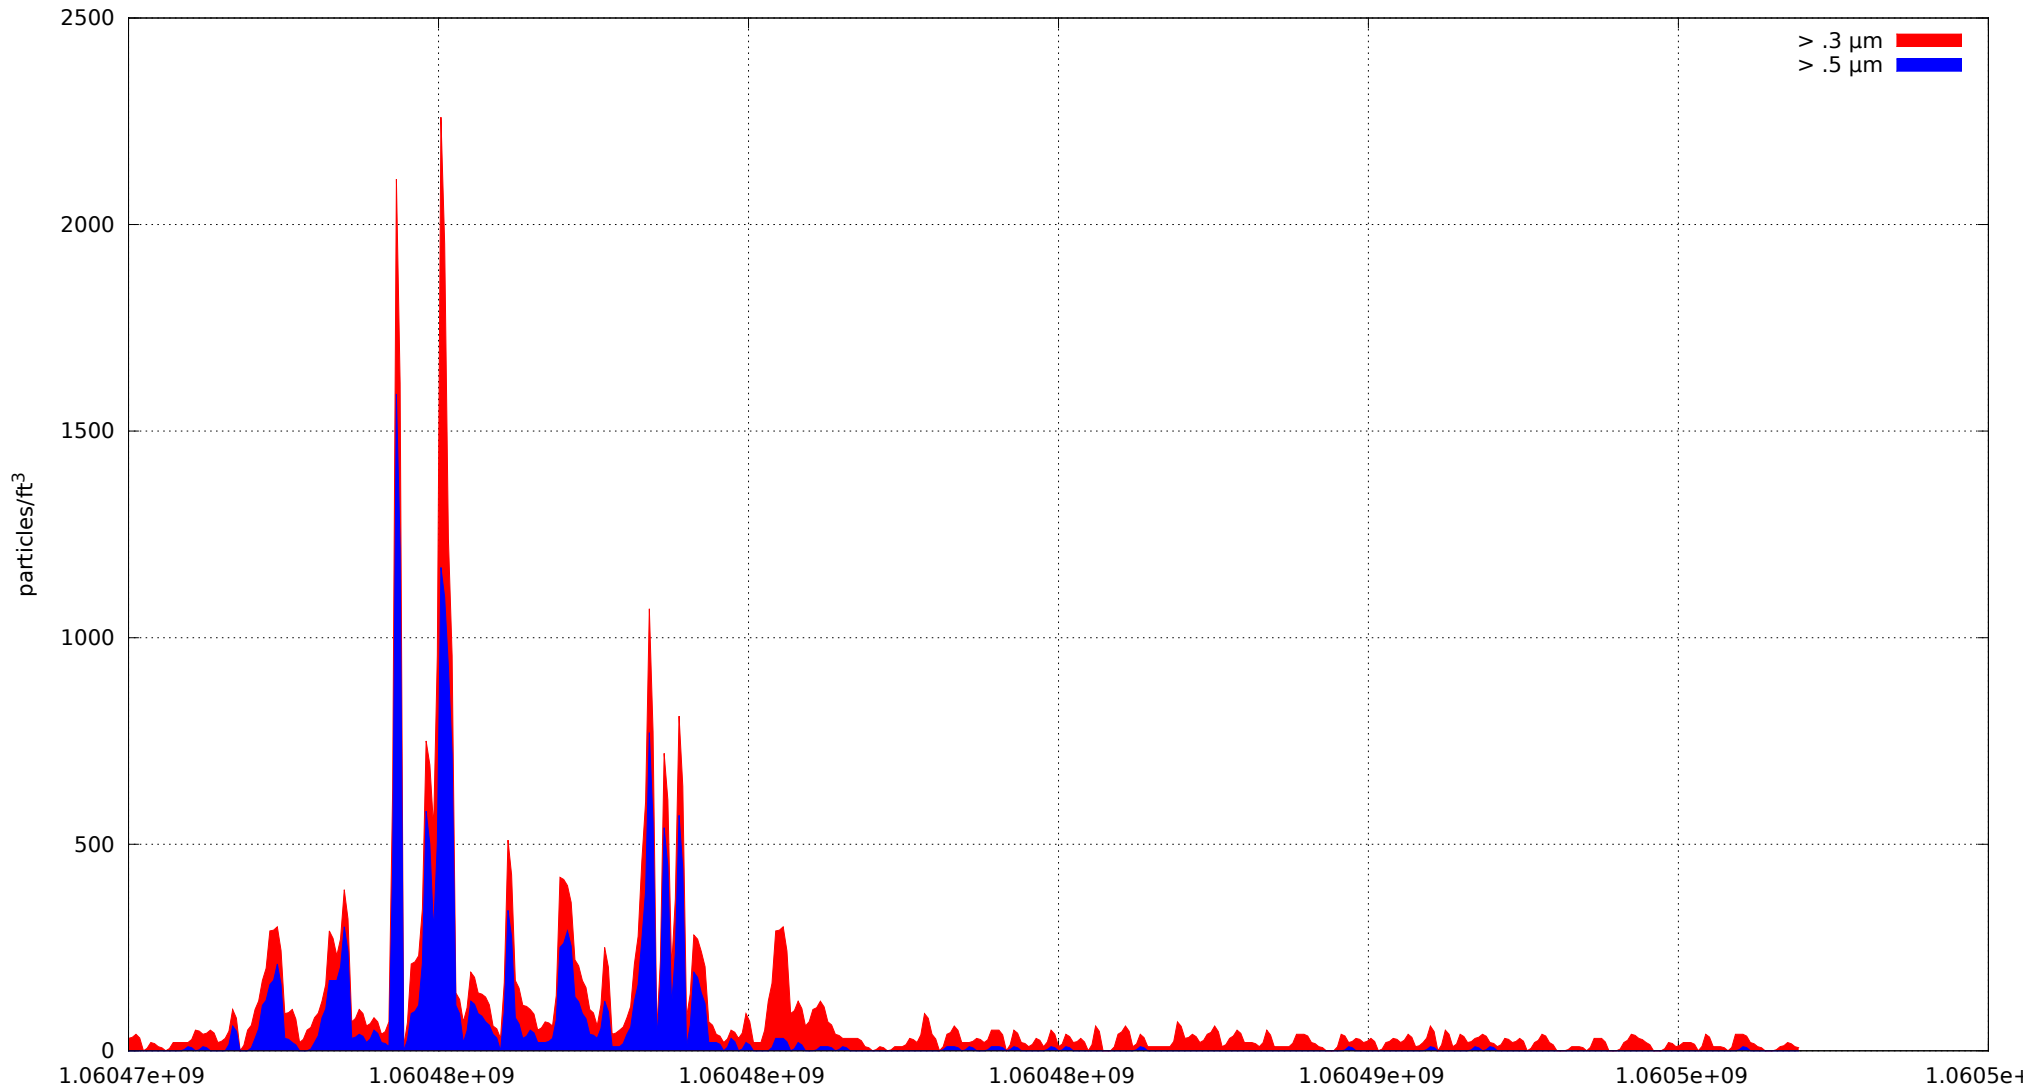

0: no alarms, 1: calibrate failure, 2: low battery, 3: cal. fail, low batt., 4: alarm/count alarm, 5: cal. fail and alarm, 6: low batt. and alarm, 7: cal. fail, low batt., and alarm, 8: manifold home error, 9: analog alarm