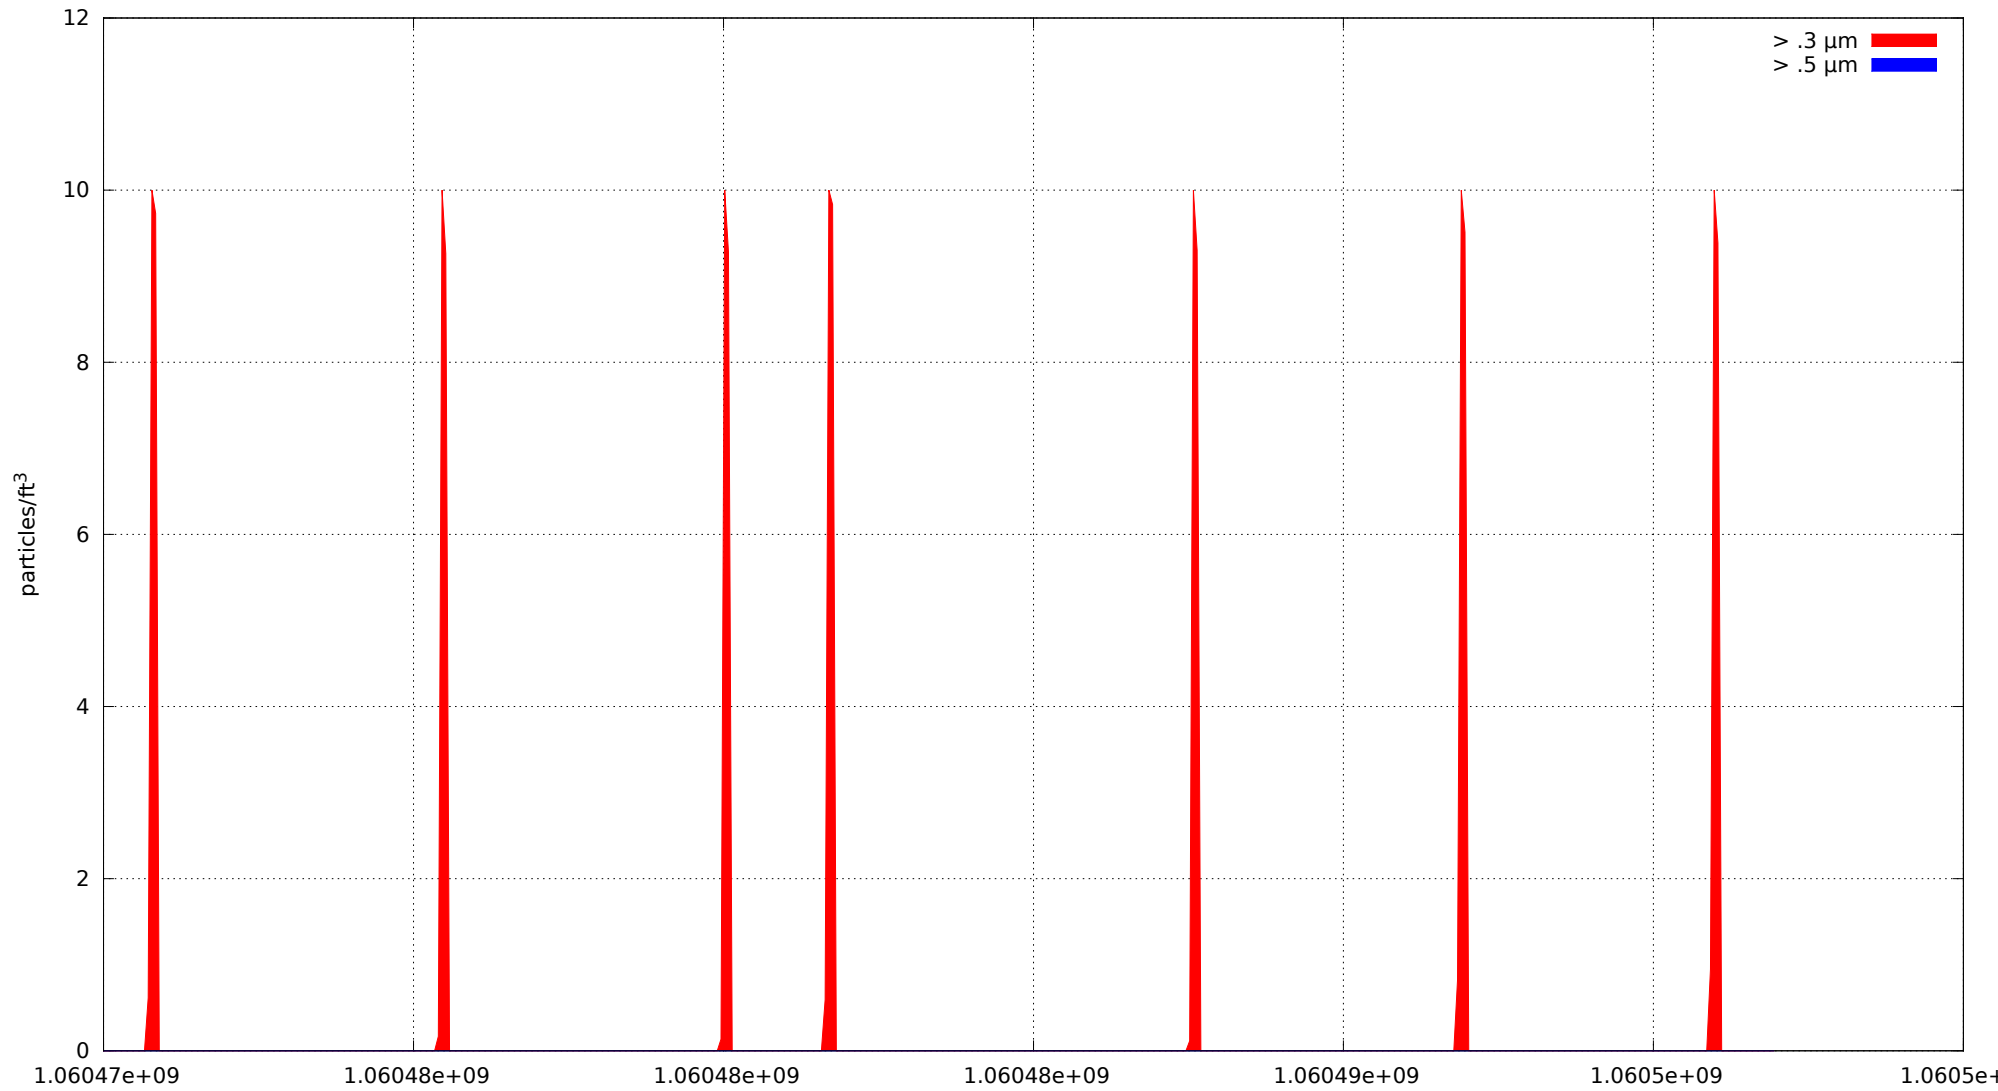

0: no alarms, 1: calibrate failure, 2: low battery, 3: cal. fail, low batt., 4: alarm/count alarm, 5: cal. fail and alarm, 6: low batt. and alarm, 7: cal. fail, low batt., and alarm, 8: manifold home error, 9: analog alarm