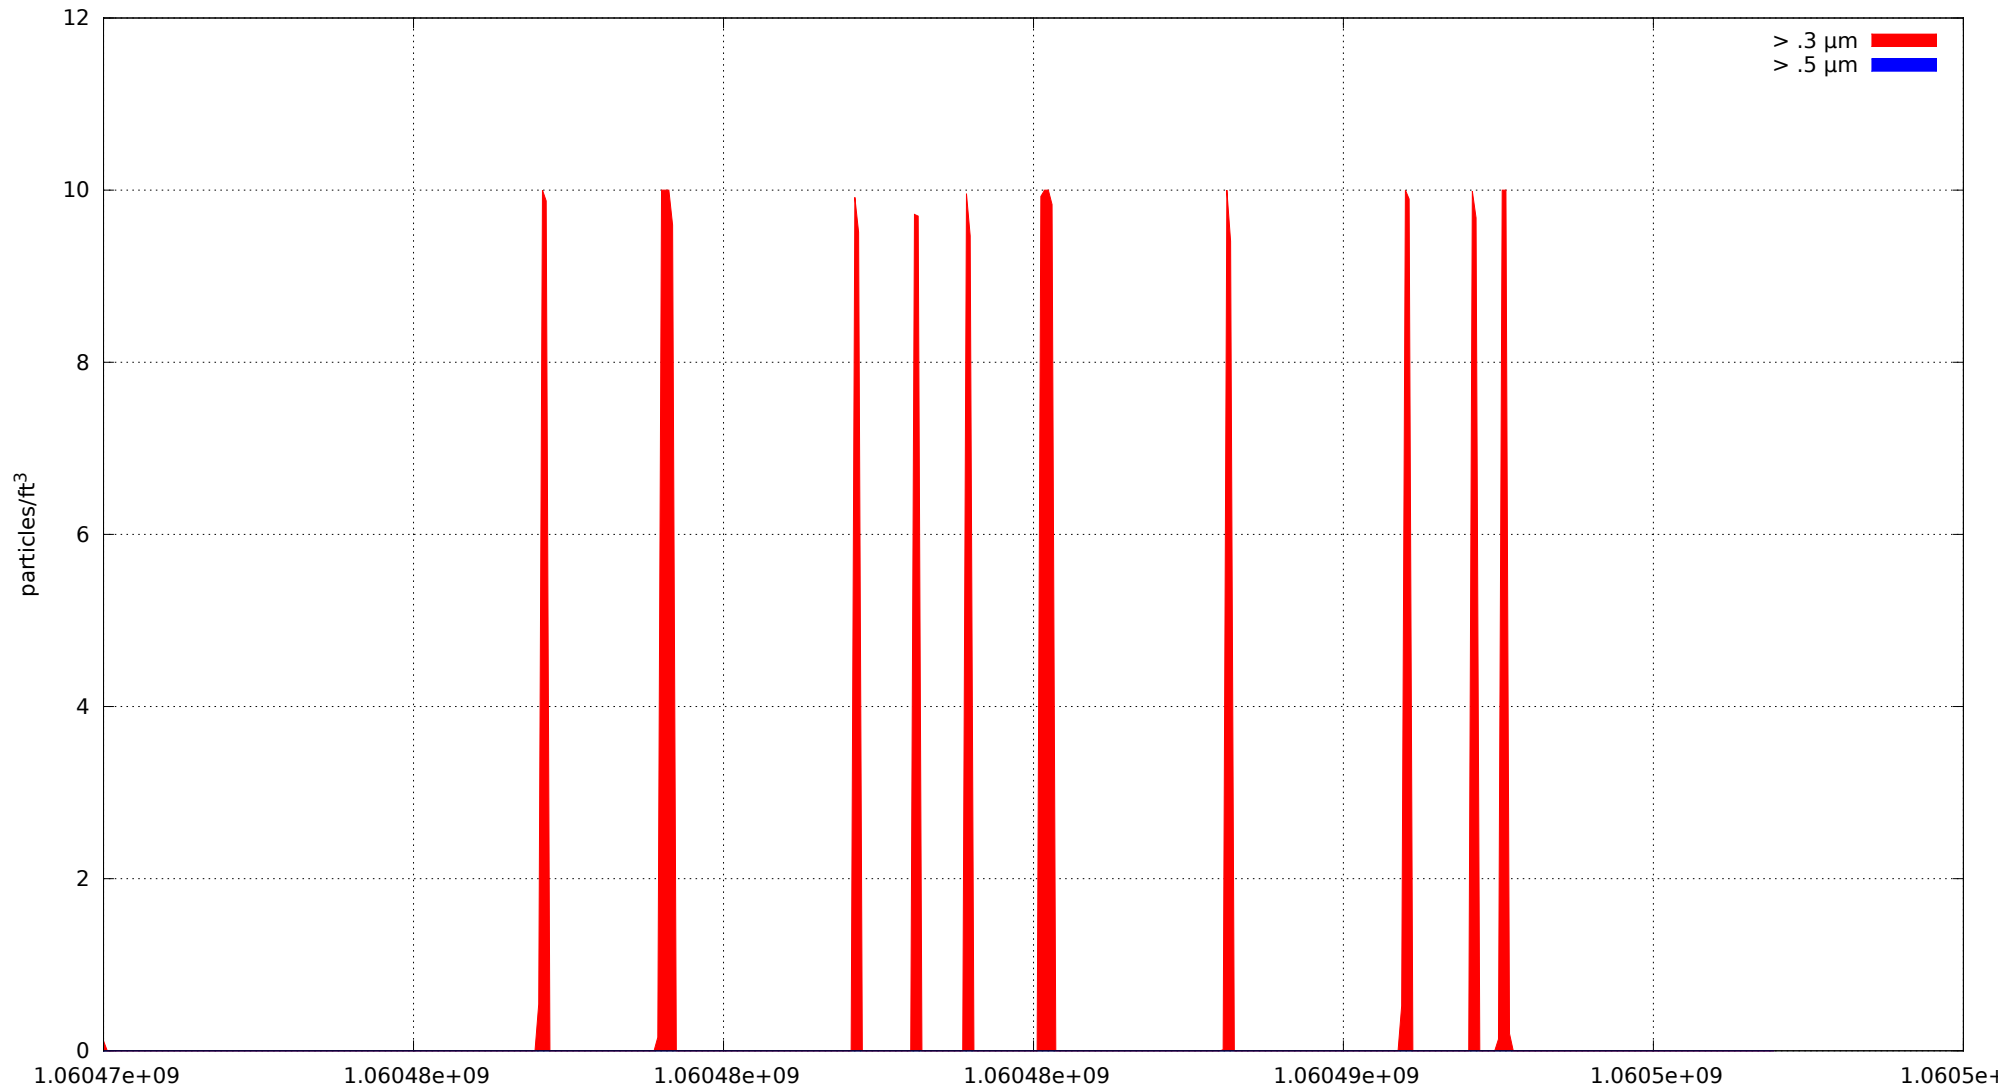

0: no alarms, 1: calibrate failure, 2: low battery, 3: cal. fail, low batt., 4: alarm/count alarm, 5: cal. fail and alarm, 6: low batt. and alarm, 7: cal. fail, low batt., and alarm, 8: manifold home error, 9: analog alarm