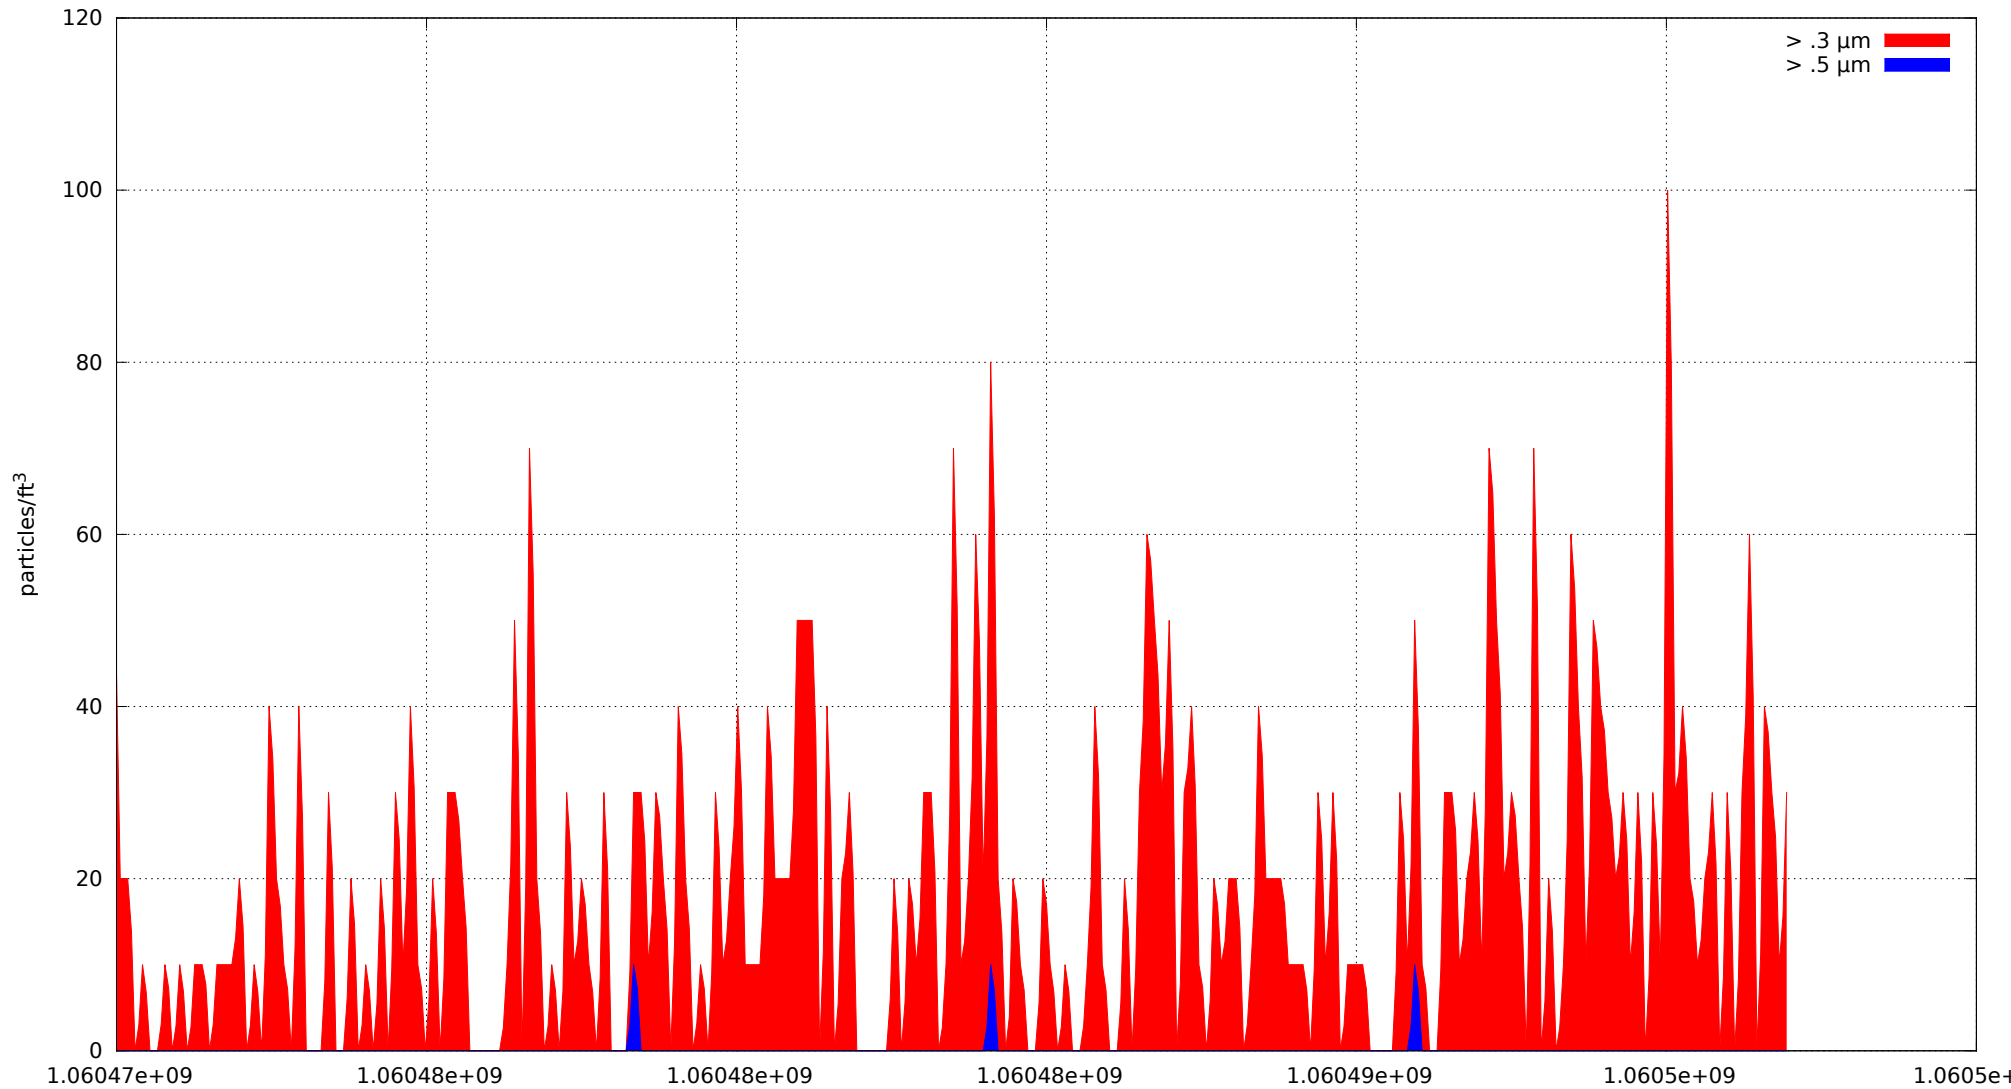

0: no alarms, 1: calibrate failure, 2: low battery, 3: cal. fail, low batt., 4: alarm/count alarm, 5: cal. fail and alarm, 6: low batt. and alarm, 7: cal. fail, low batt., and alarm, 8: manifold home error, 9: analog alarm