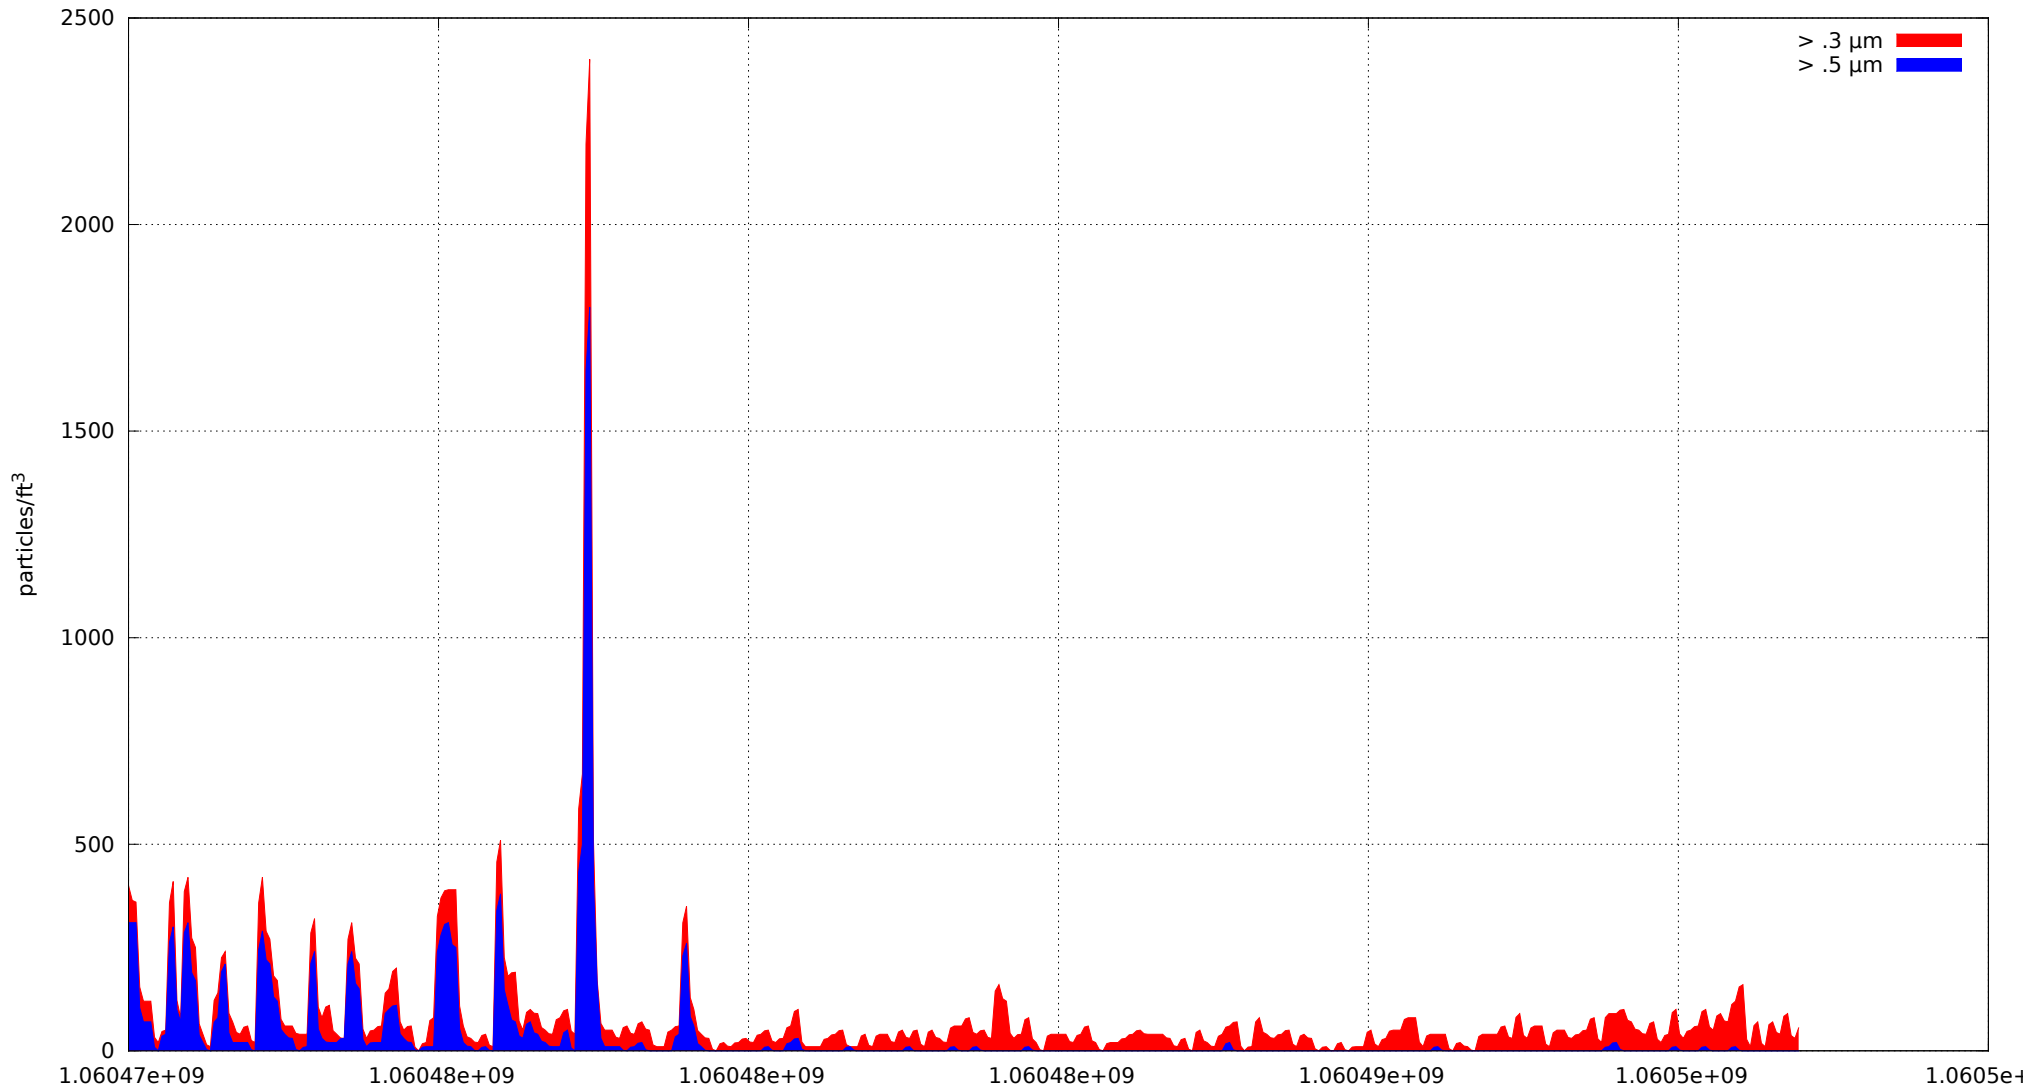

0: no alarms, 1: calibrate failure, 2: low battery, 3: cal. fail, low batt., 4: alarm/count alarm, 5: cal. fail and alarm, 6: low batt. and alarm, 7: cal. fail, low batt., and alarm, 8: manifold home error, 9: analog alarm