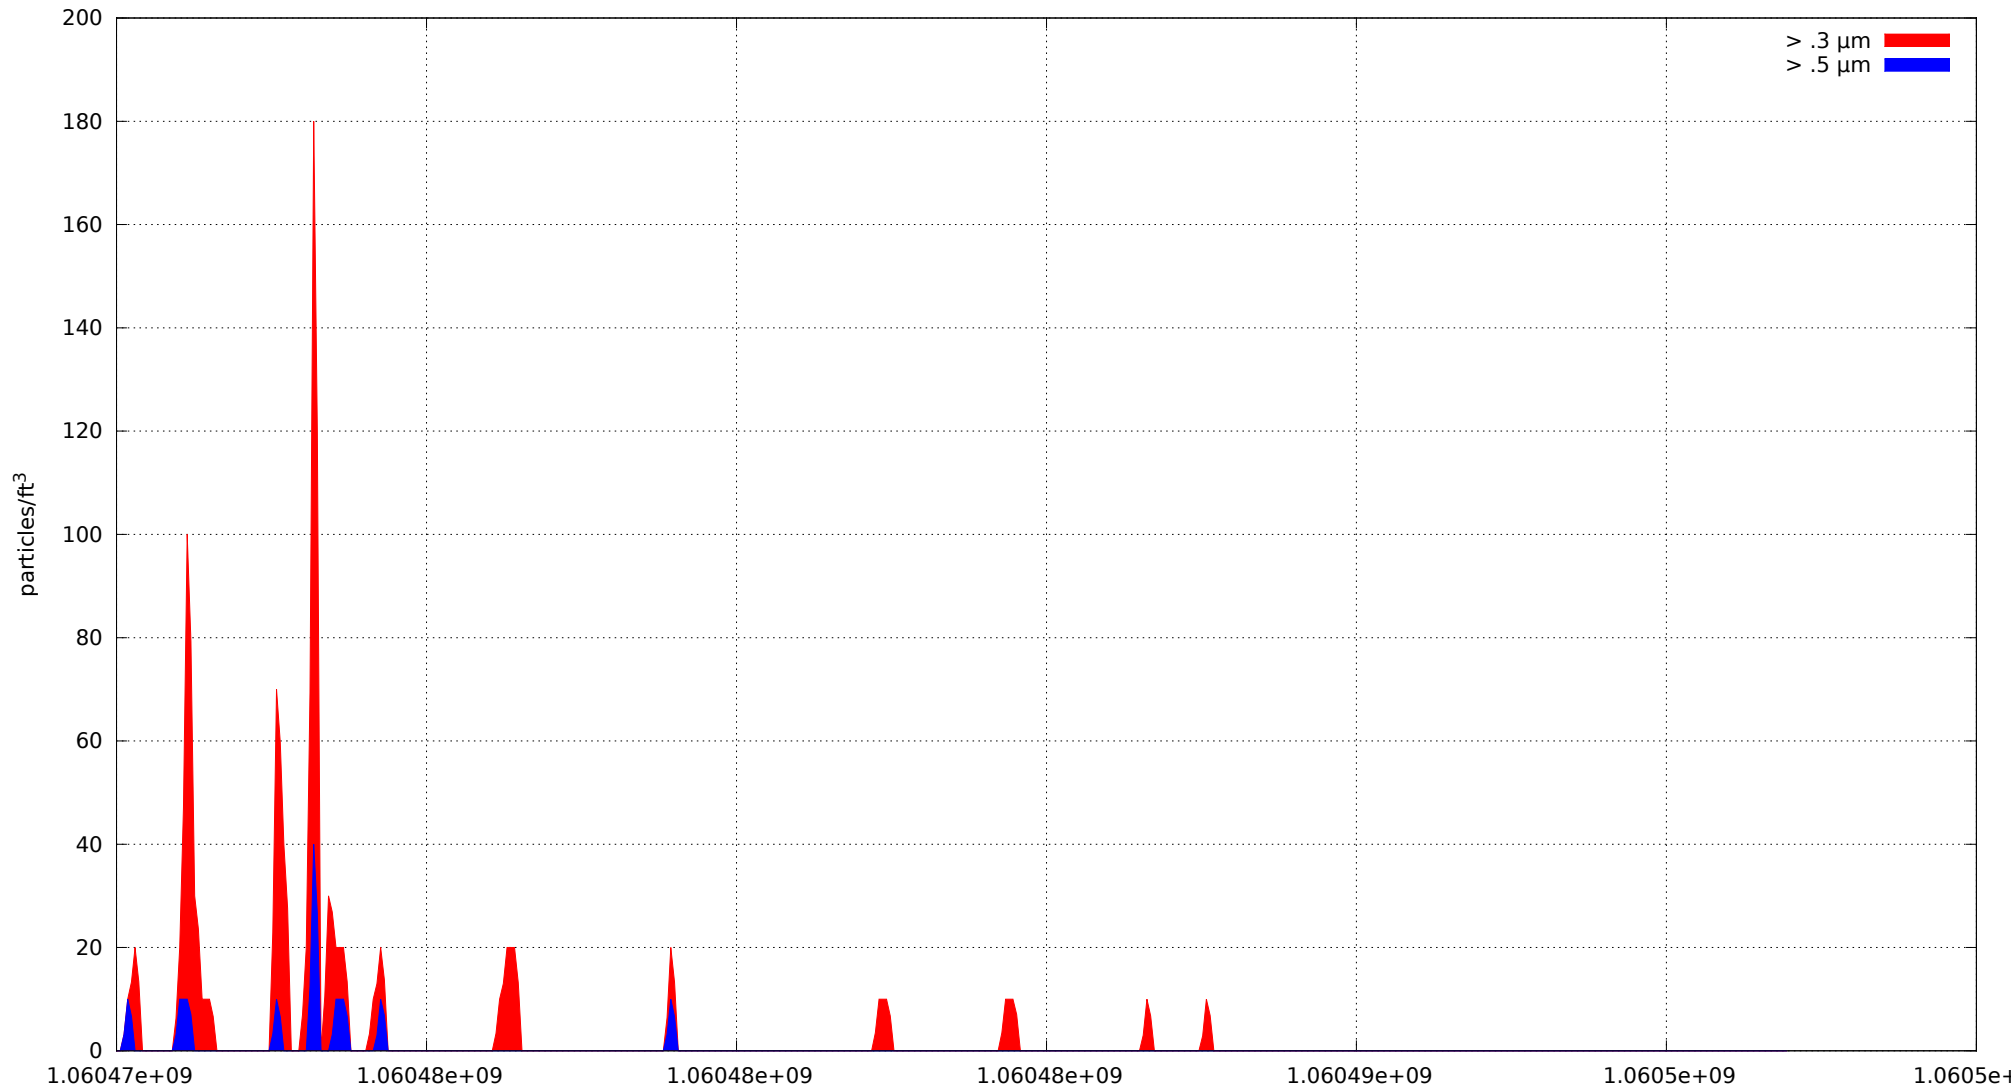

0: no alarms, 1: calibrate failure, 2: low battery, 3: cal. fail, low batt., 4: alarm/count alarm, 5: cal. fail and alarm,
6: low batt. and alarm, 7: cal. fail, low batt., and alarm, 8: manifold home error, 9: analog alarm