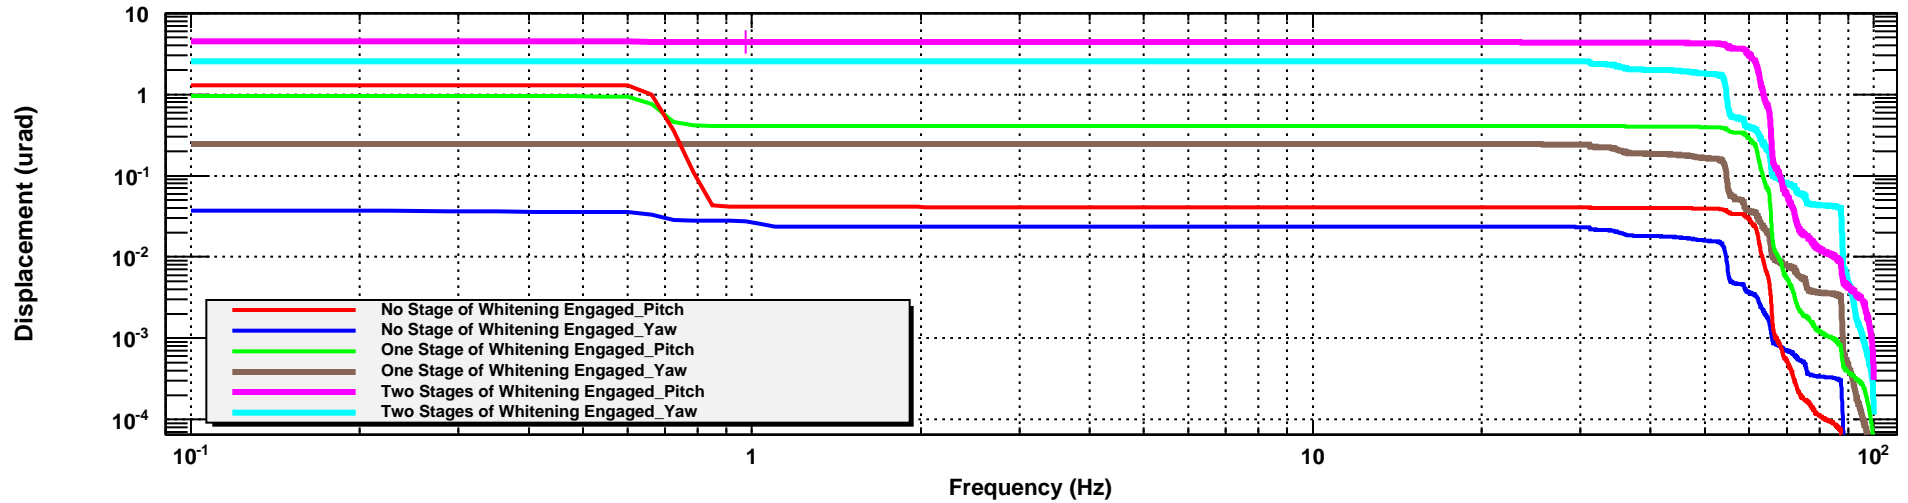

Power spectrum

*T0=12/08/2013 20:16:41

Avg=1

BW=0.09375

Power spectrum

*T0=12/08/2013 20:25:55

Avg=1

BW=0.09375