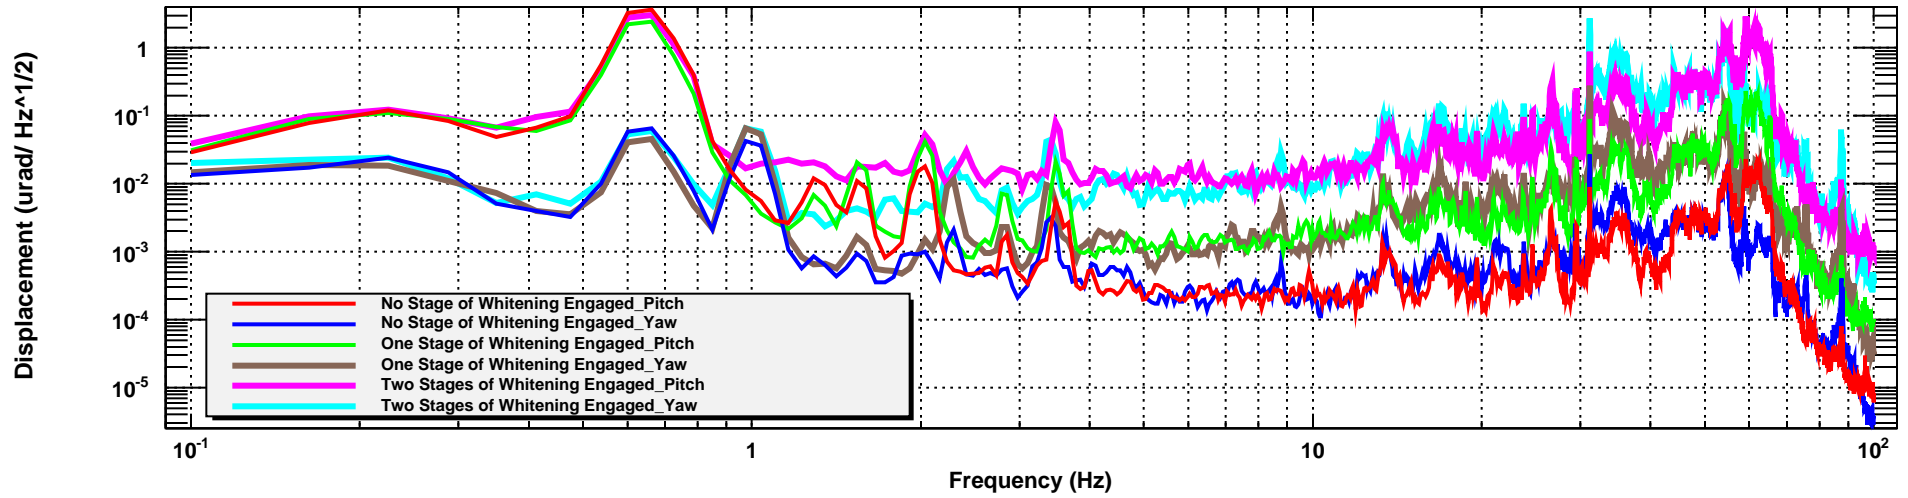

Power spectrum

*T0=12/08/2013 20:16:41

Avg=1

BW=0.09375

Power spectrum

*T0=12/08/2013 20:25:55

Avg=1

BW=0.09375