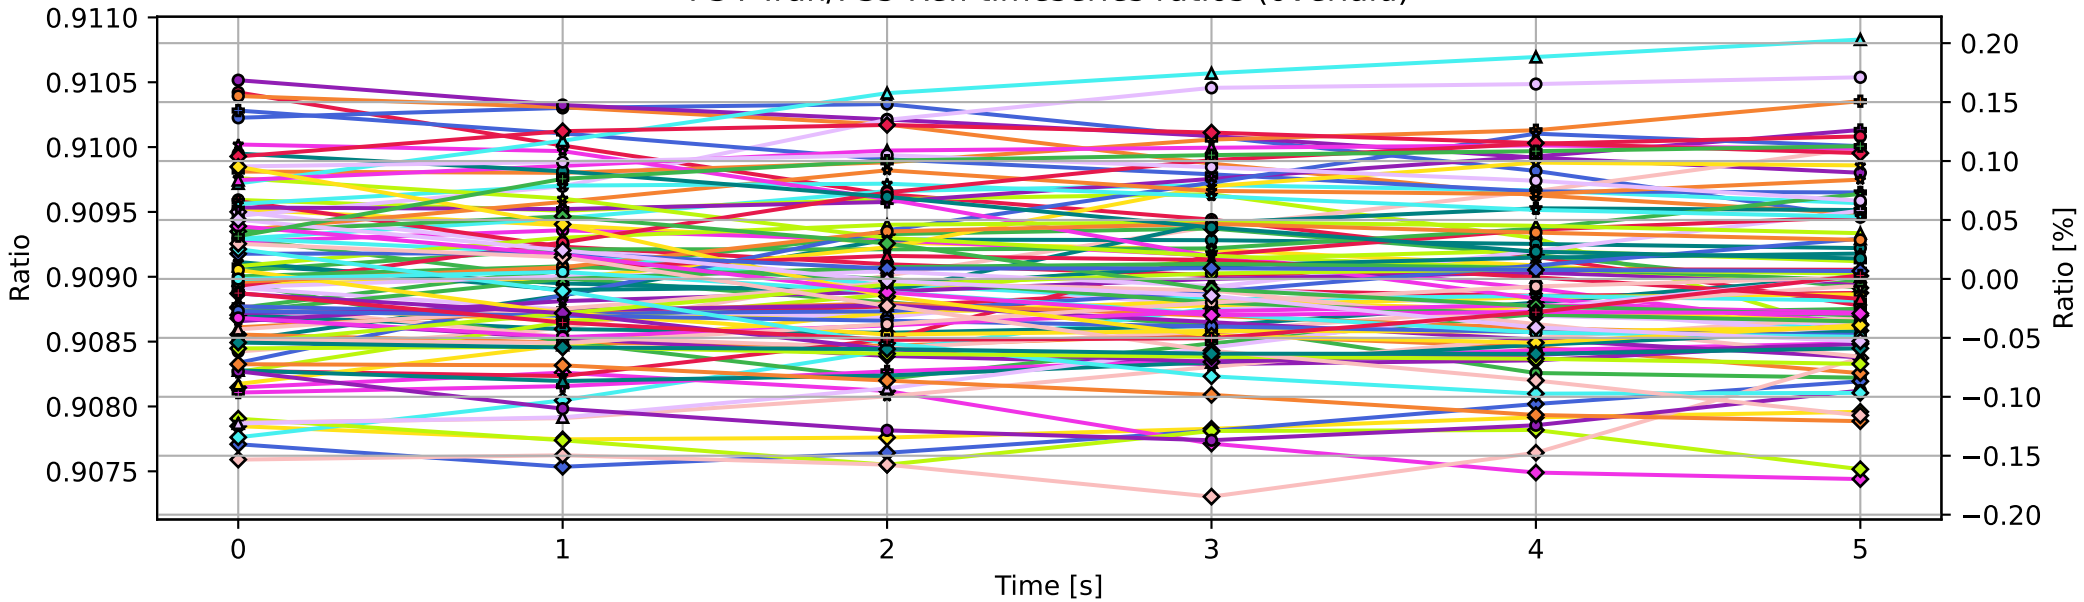

PS4 Tran/PS5 Refl timeseries ratios (overlaid)

PS4 Refl/PS5 Tran timeseries ratios (overlaid)