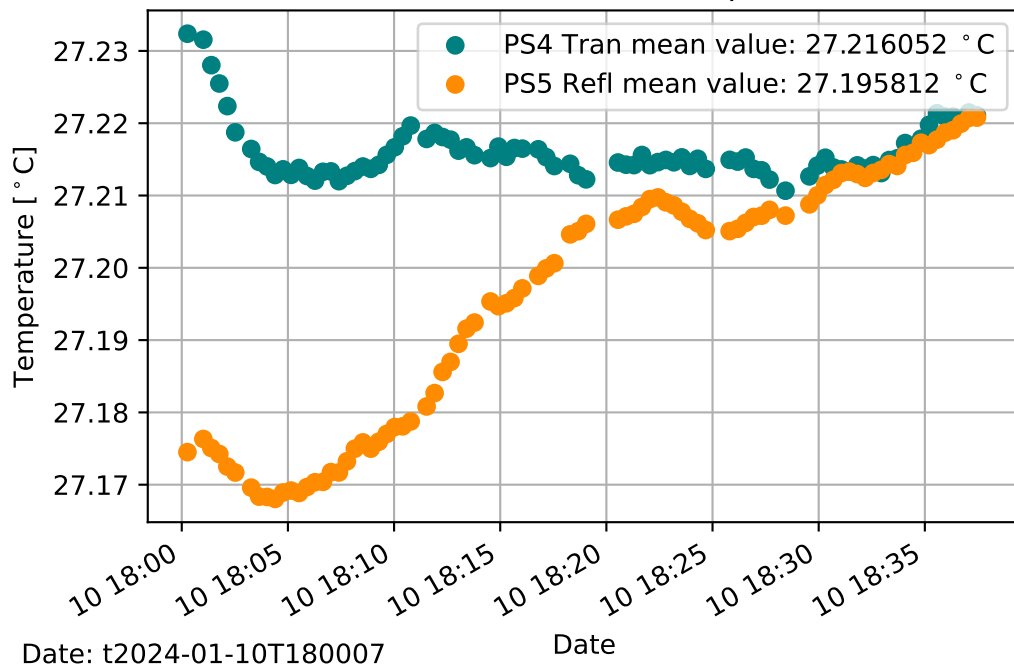

PS4 Tran and PS5 Refl Voltage

PS4 Refl and PS5 Tran Voltage

PS4 Tran and PS5 Refl Temperature

PS4 Refl and PS5 Tran Temperature