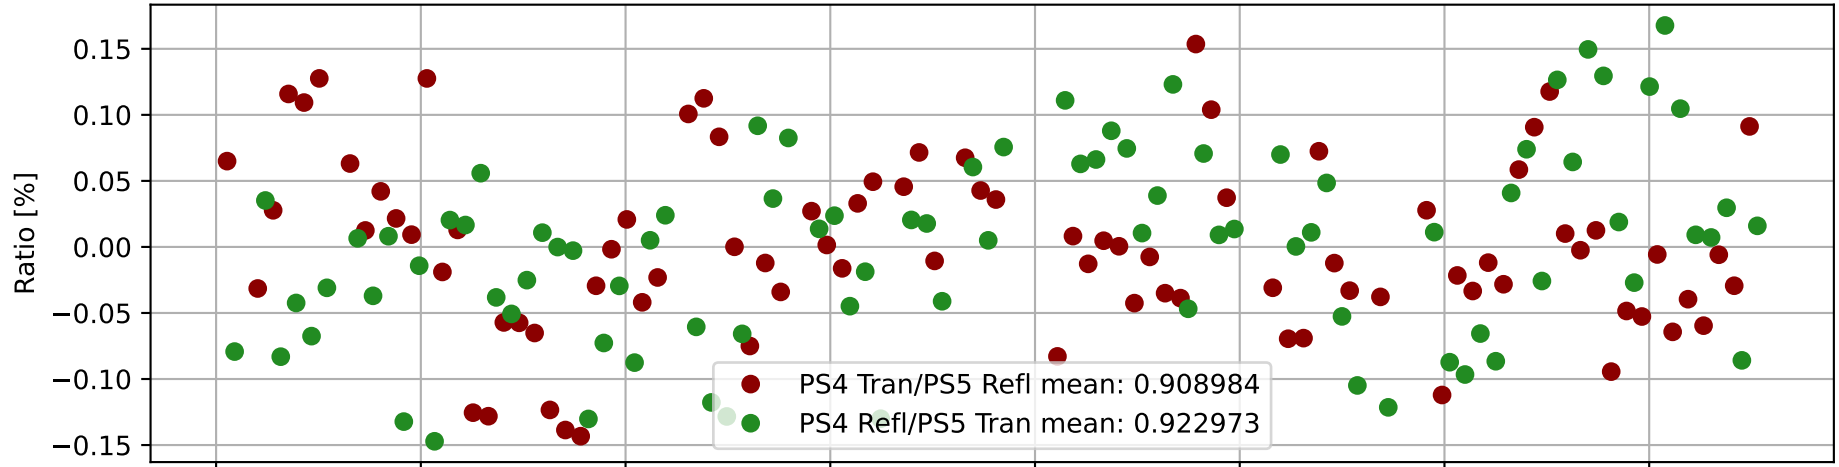

PS4/PS5 timeseries ratios

PS4/PS5 final ratios