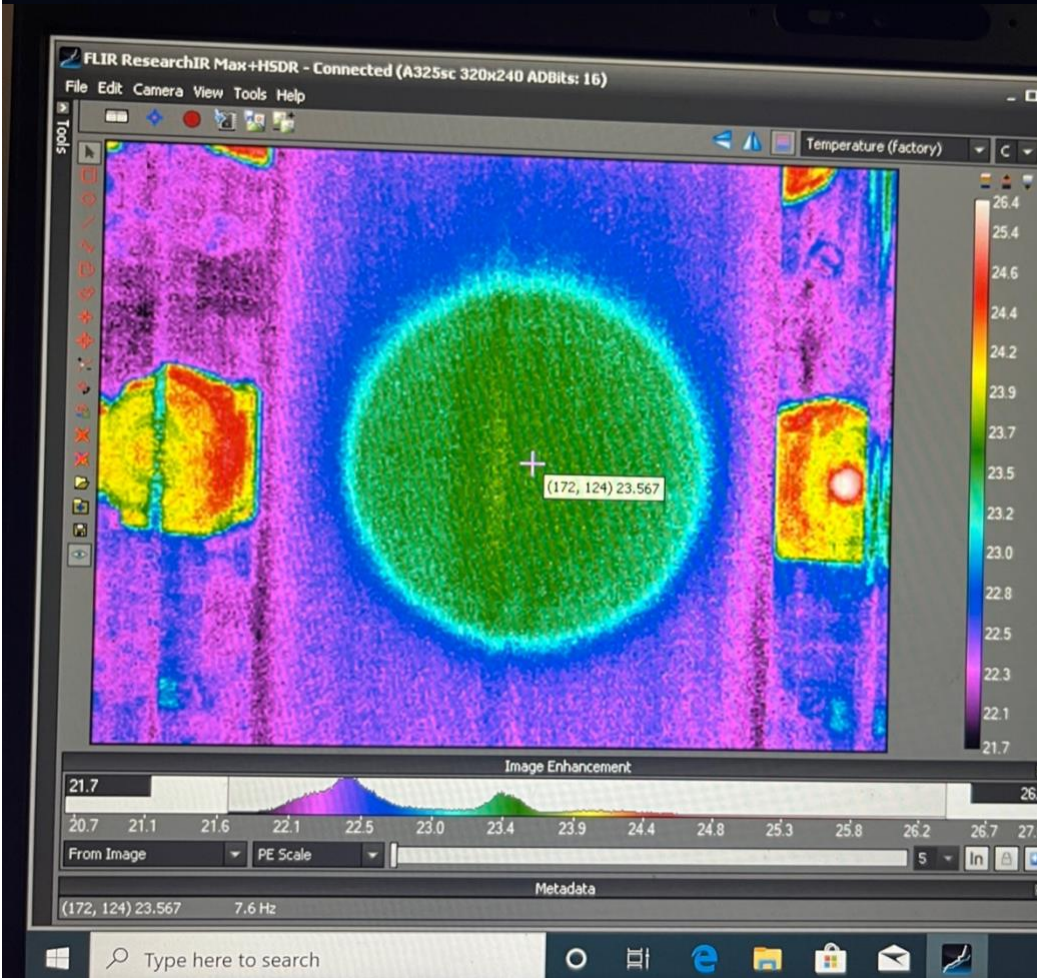

Original CO2X –  
Annular Mask

Original CO2X –  
Central Mask

Original CO2X –  
No Mask

Beam on iris