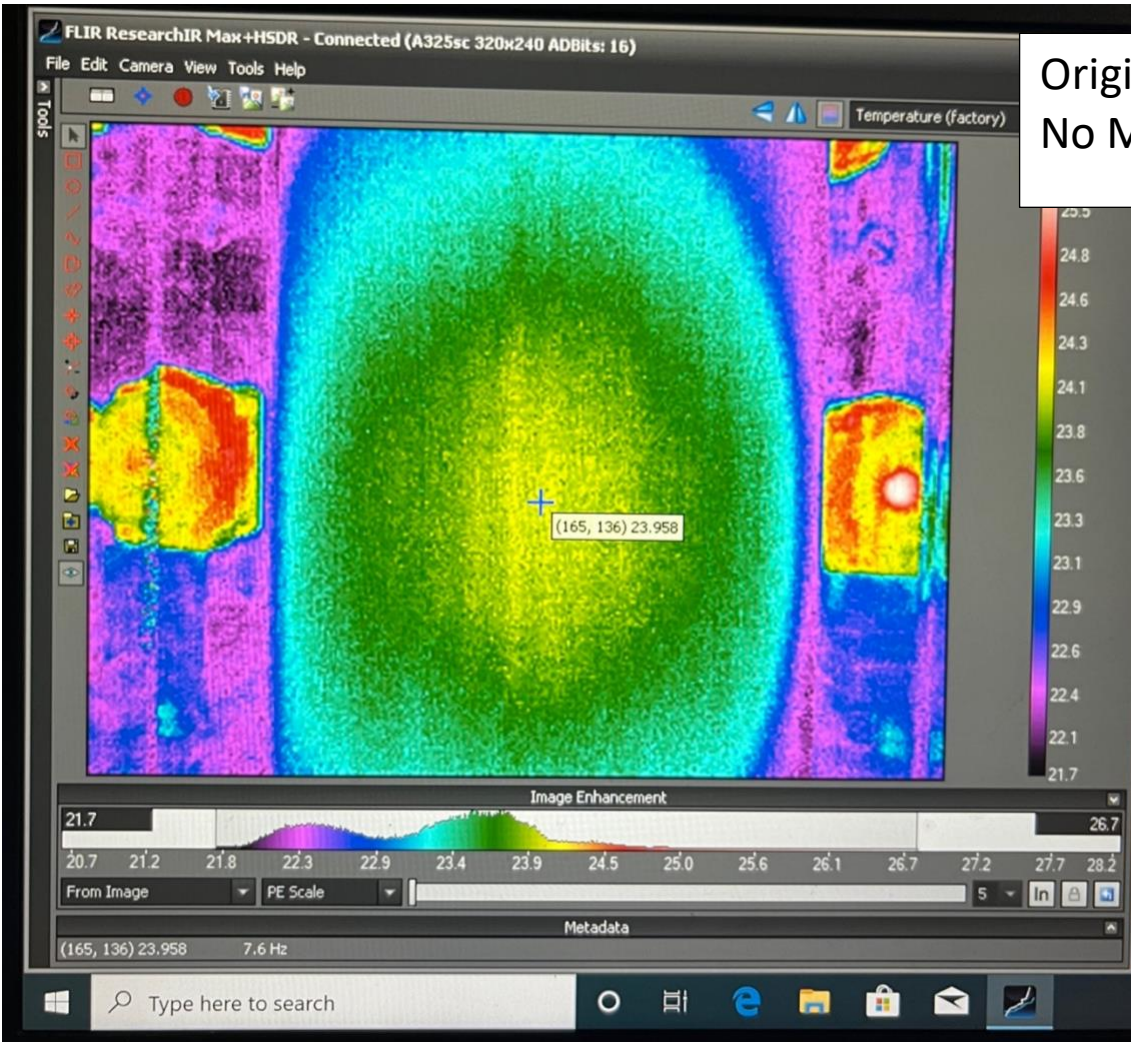

Original CO2X –  
Annular Mask

Original CO2X –  
Central Mask

Original CO2X –  
No Mask

Beam on iris