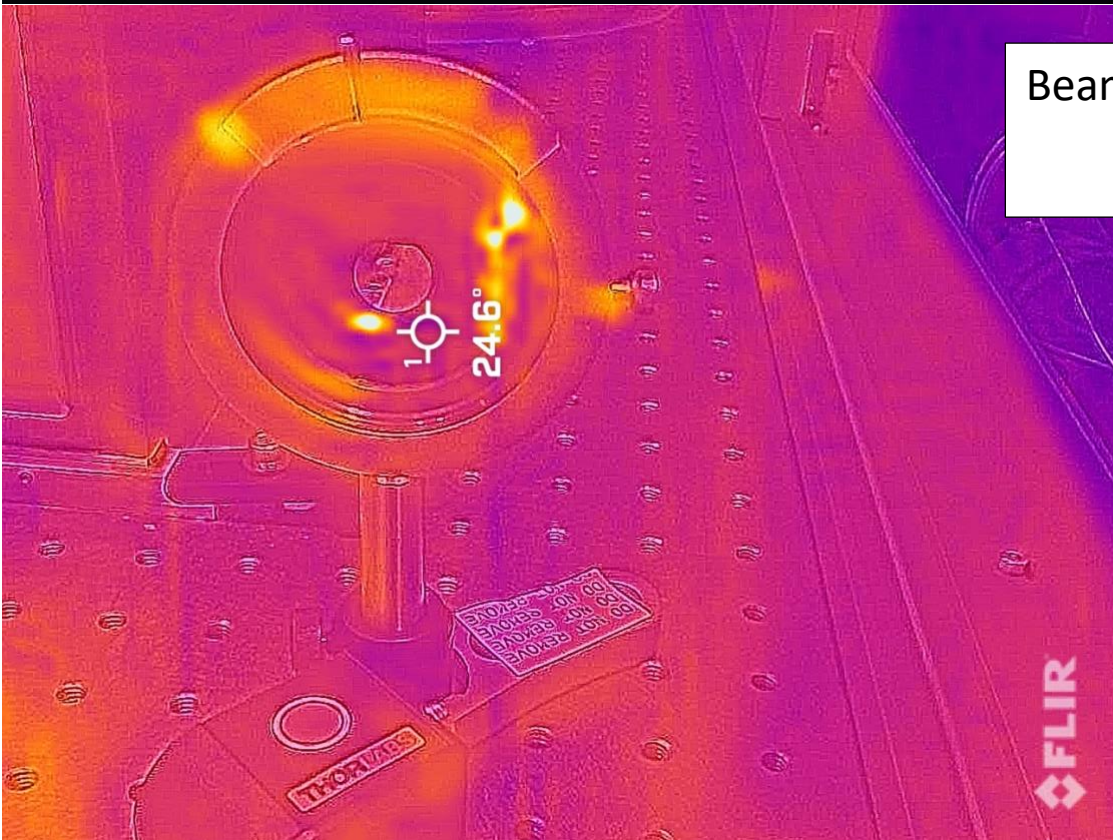

Original CO2X –  
Annular Mask

Original CO2X –  
Central Mask

Original CO2X –  
No Mask

Beam on iris