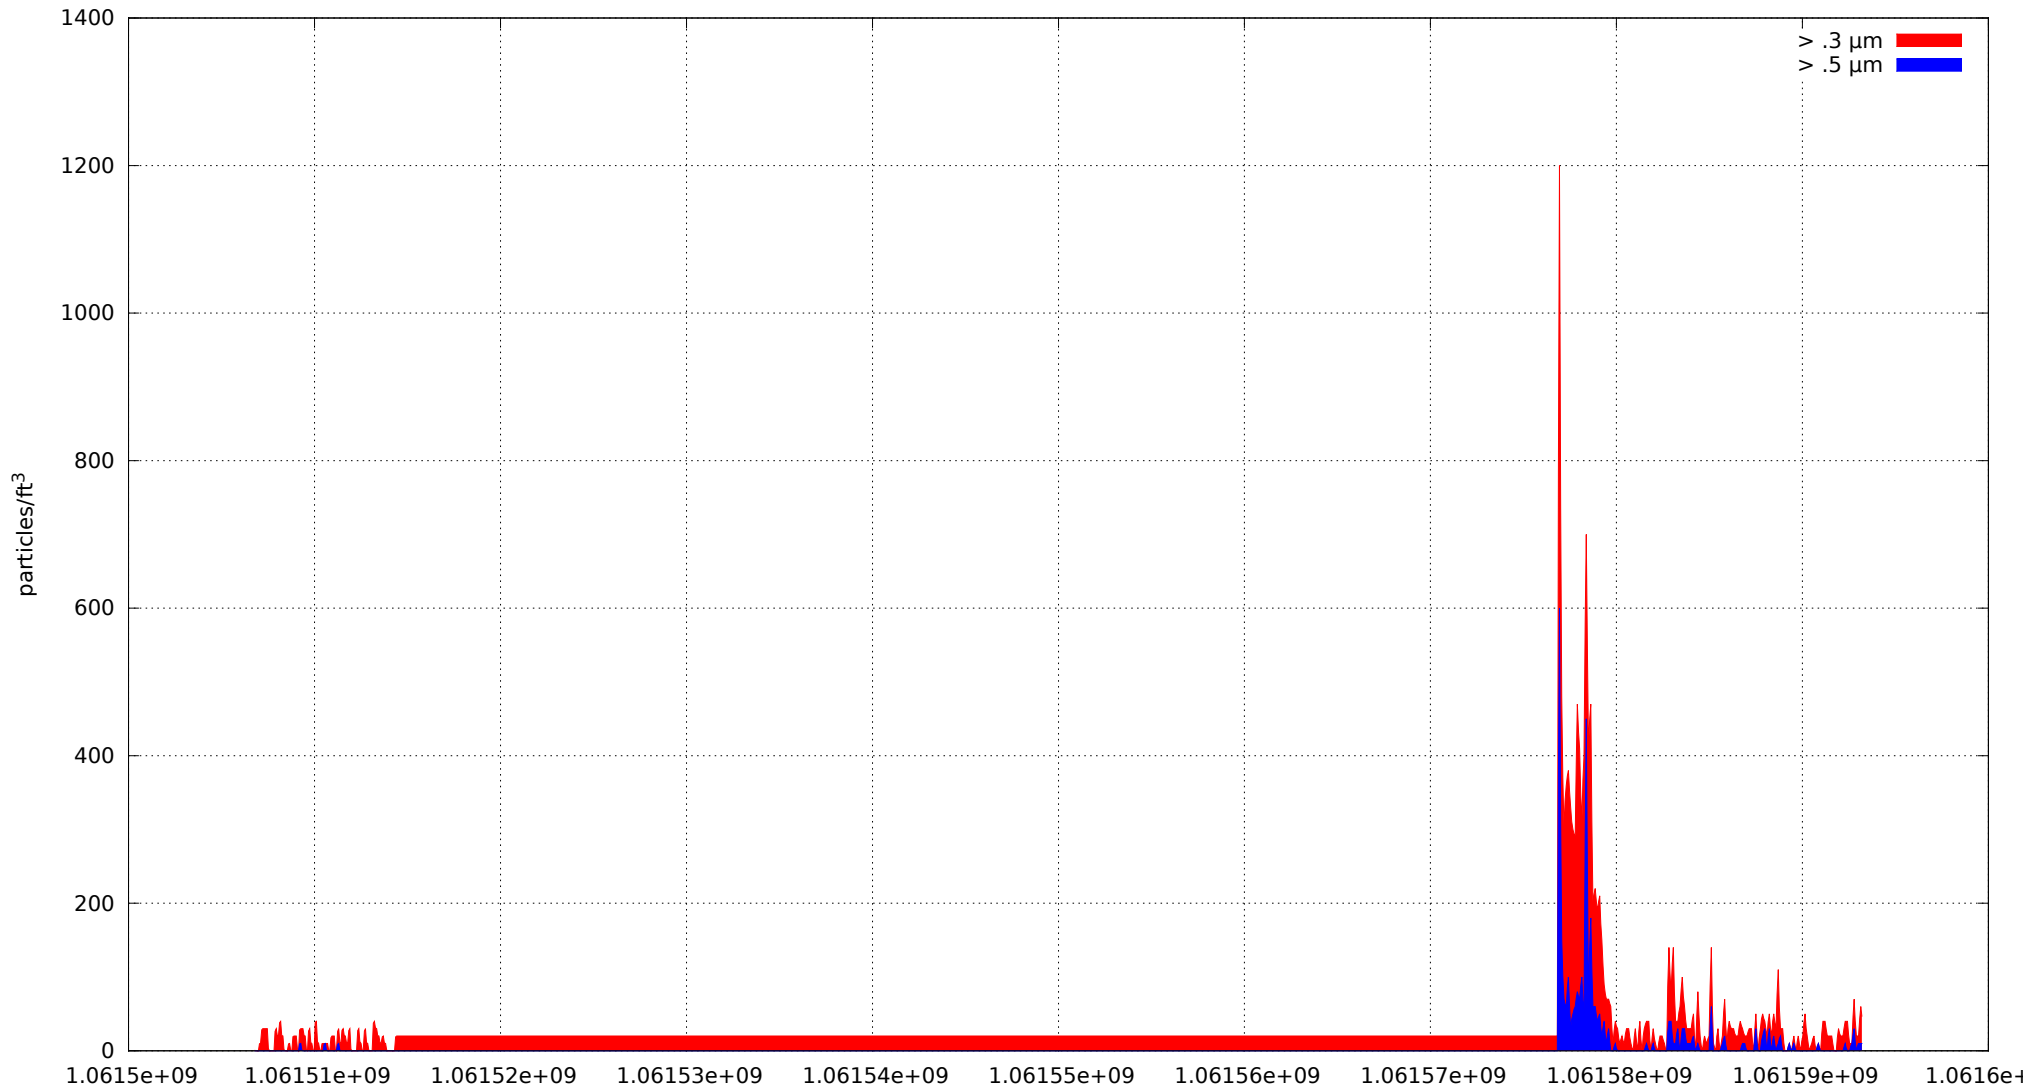

0: no alarms, 1: calibrate failure, 2: low battery, 3: cal. fail, low batt., 4: alarm/count alarm, 5: cal. fail and alarm,
6: low batt. and alarm, 7: cal. fail, low batt., and alarm, 8: manifold home error, 9: analog alarm