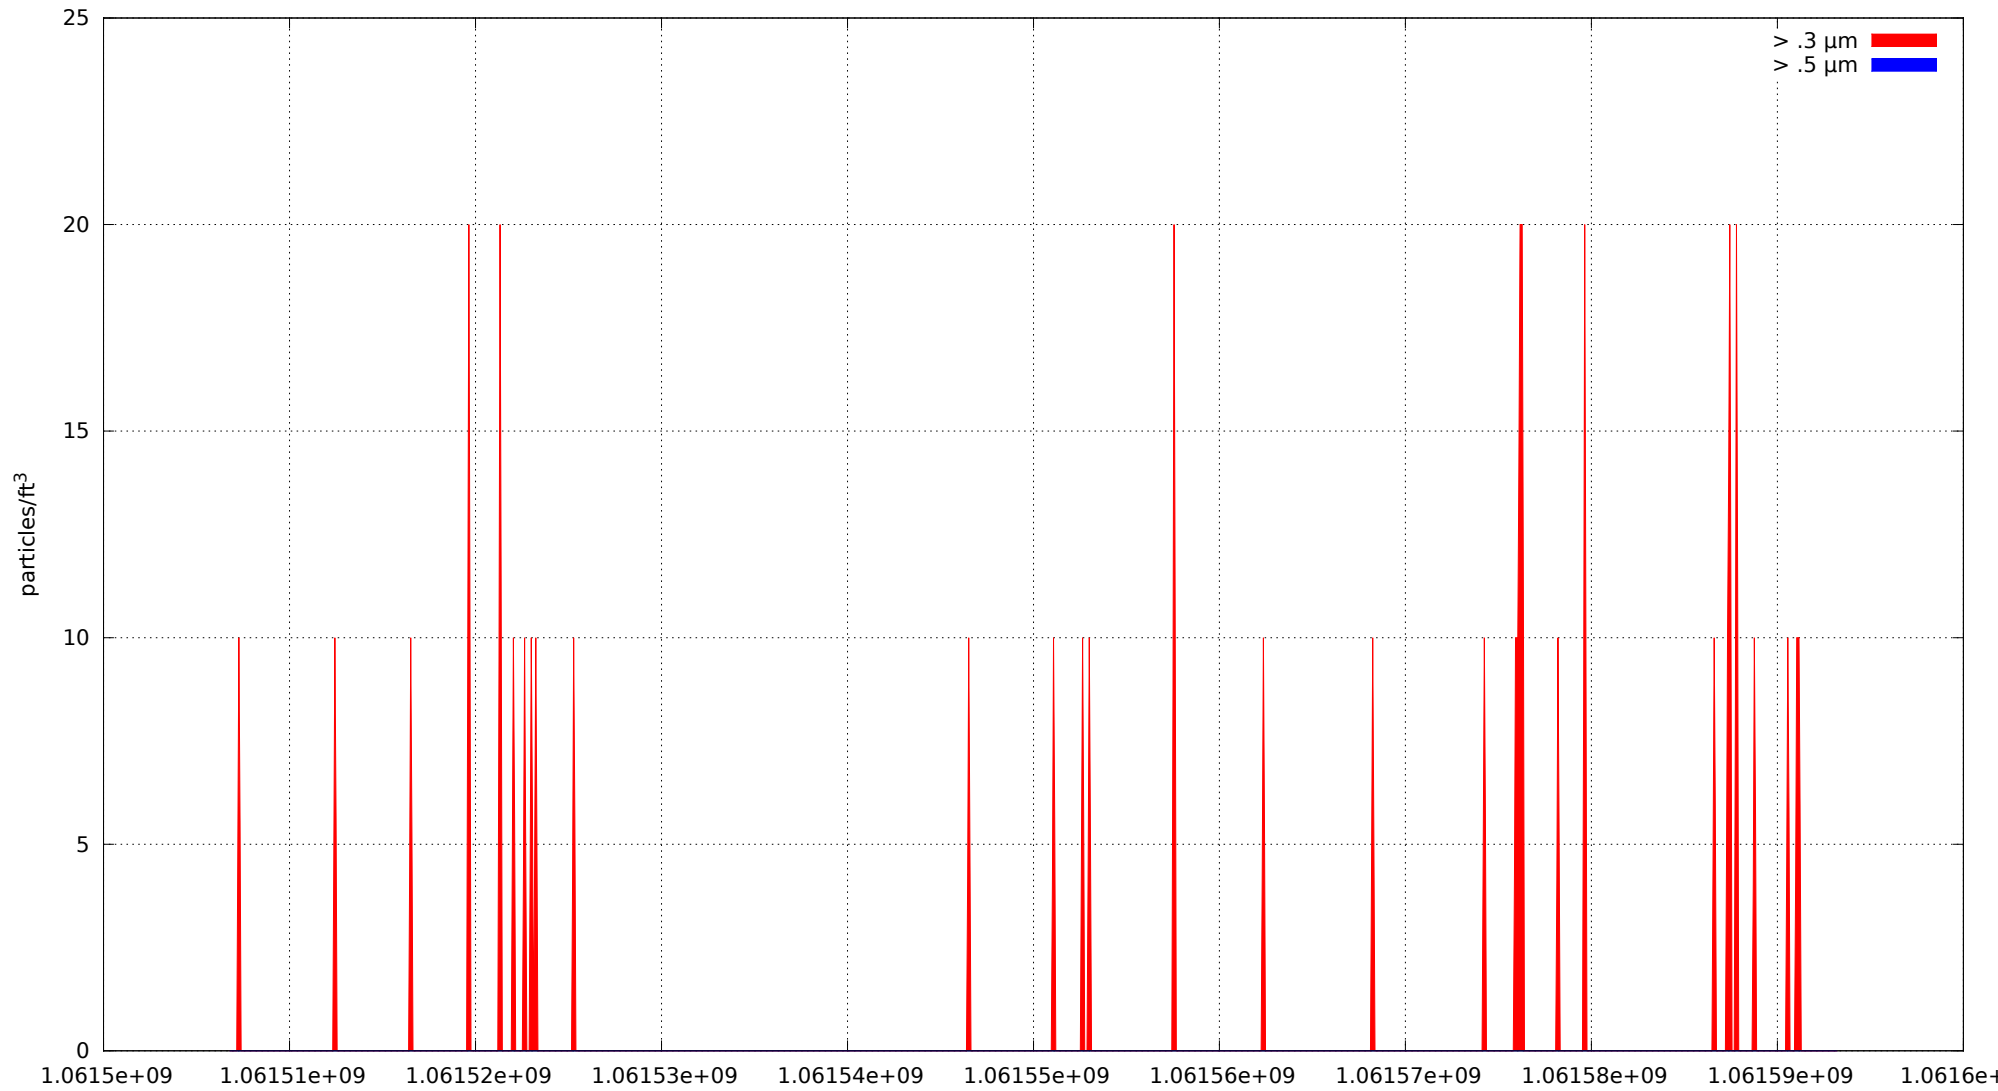

0: no alarms, 1: calibrate failure, 2: low battery, 3: cal. fail, low batt., 4: alarm/count alarm, 5: cal. fail and alarm,
6: low batt. and alarm, 7: cal. fail, low batt., and alarm, 8: manifold home error, 9: analog alarm