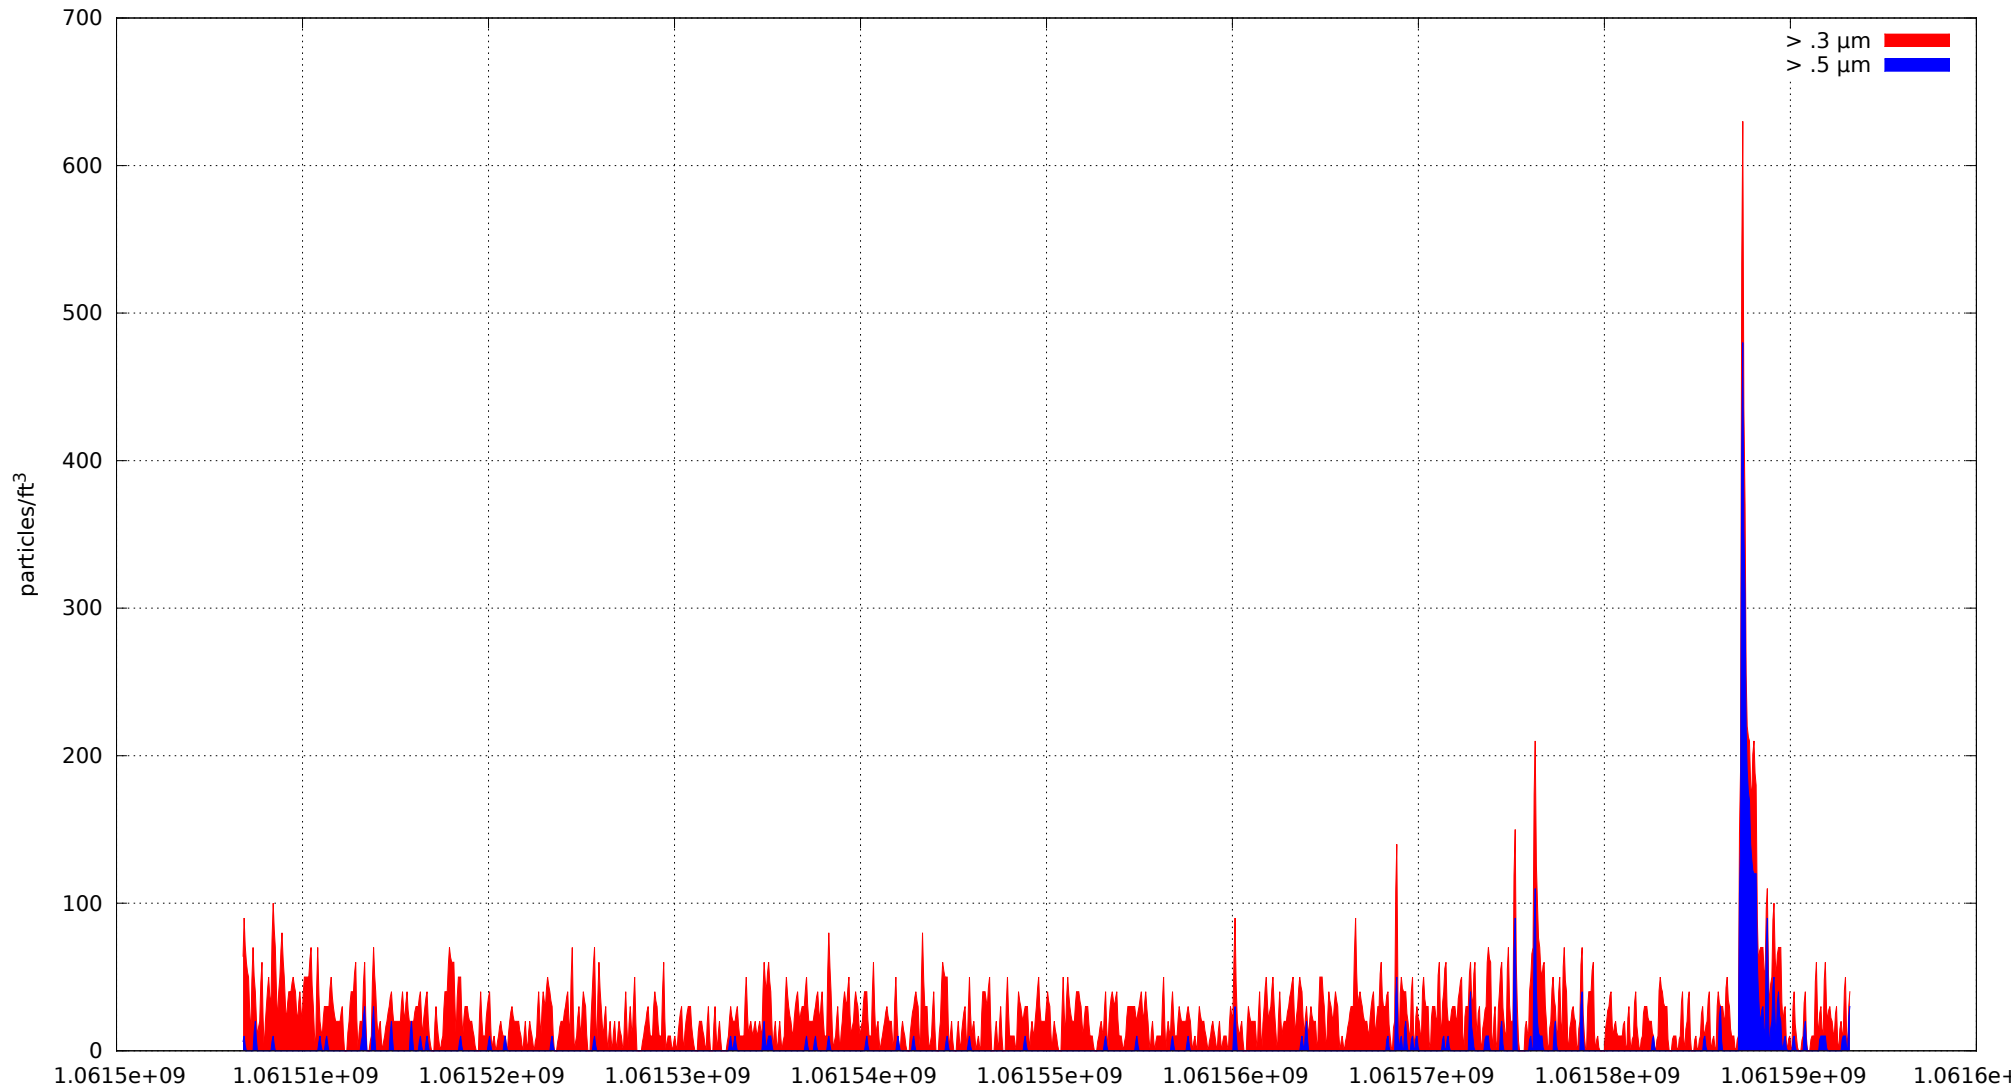

0: no alarms, 1: calibrate failure, 2: low battery, 3: cal. fail, low batt., 4: alarm/count alarm, 5: cal. fail and alarm, 6: low batt. and alarm, 7: cal. fail, low batt., and alarm, 8: manifold home error, 9: analog alarm