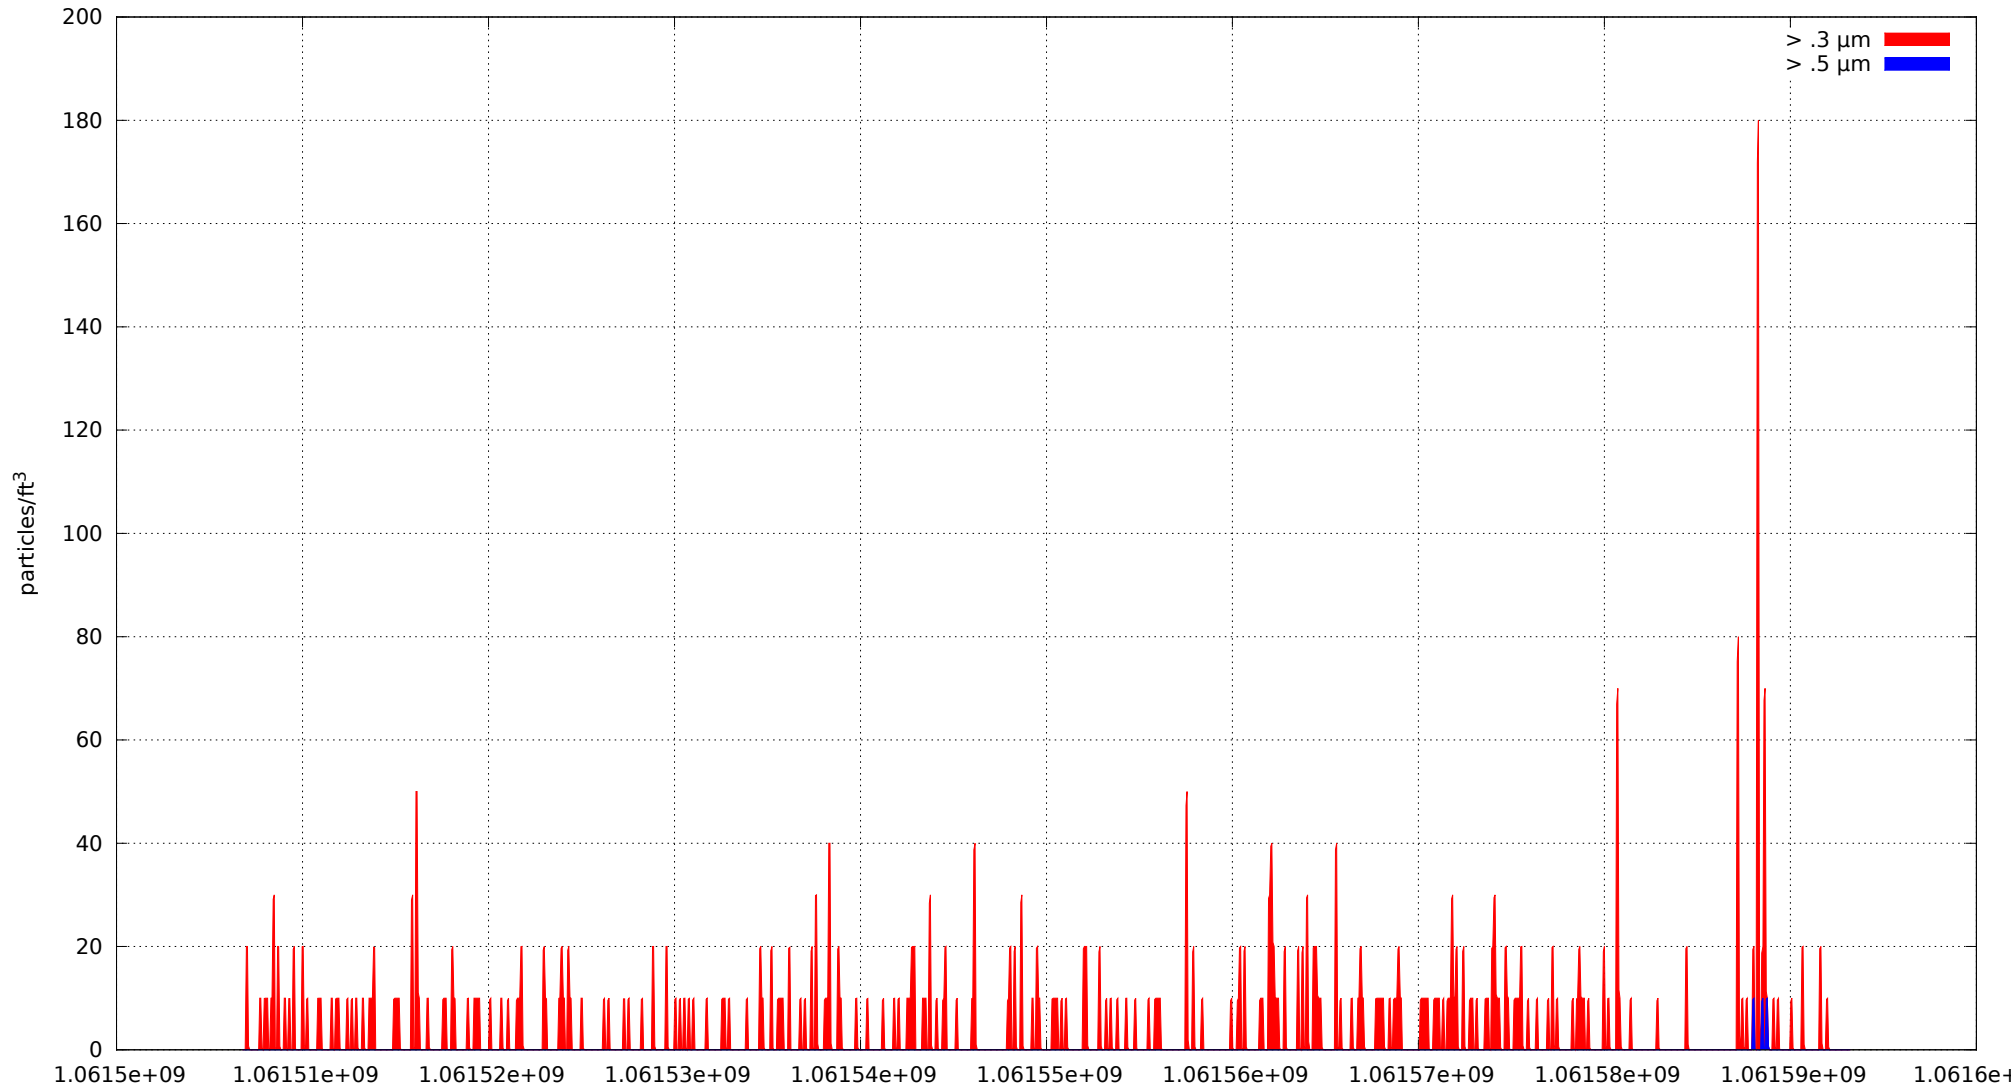

0: no alarms, 1: calibrate failure, 2: low battery, 3: cal. fail, low batt., 4: alarm/count alarm, 5: cal. fail and alarm, 6: low batt. and alarm, 7: cal. fail, low batt., and alarm, 8: manifold home error, 9: analog alarm