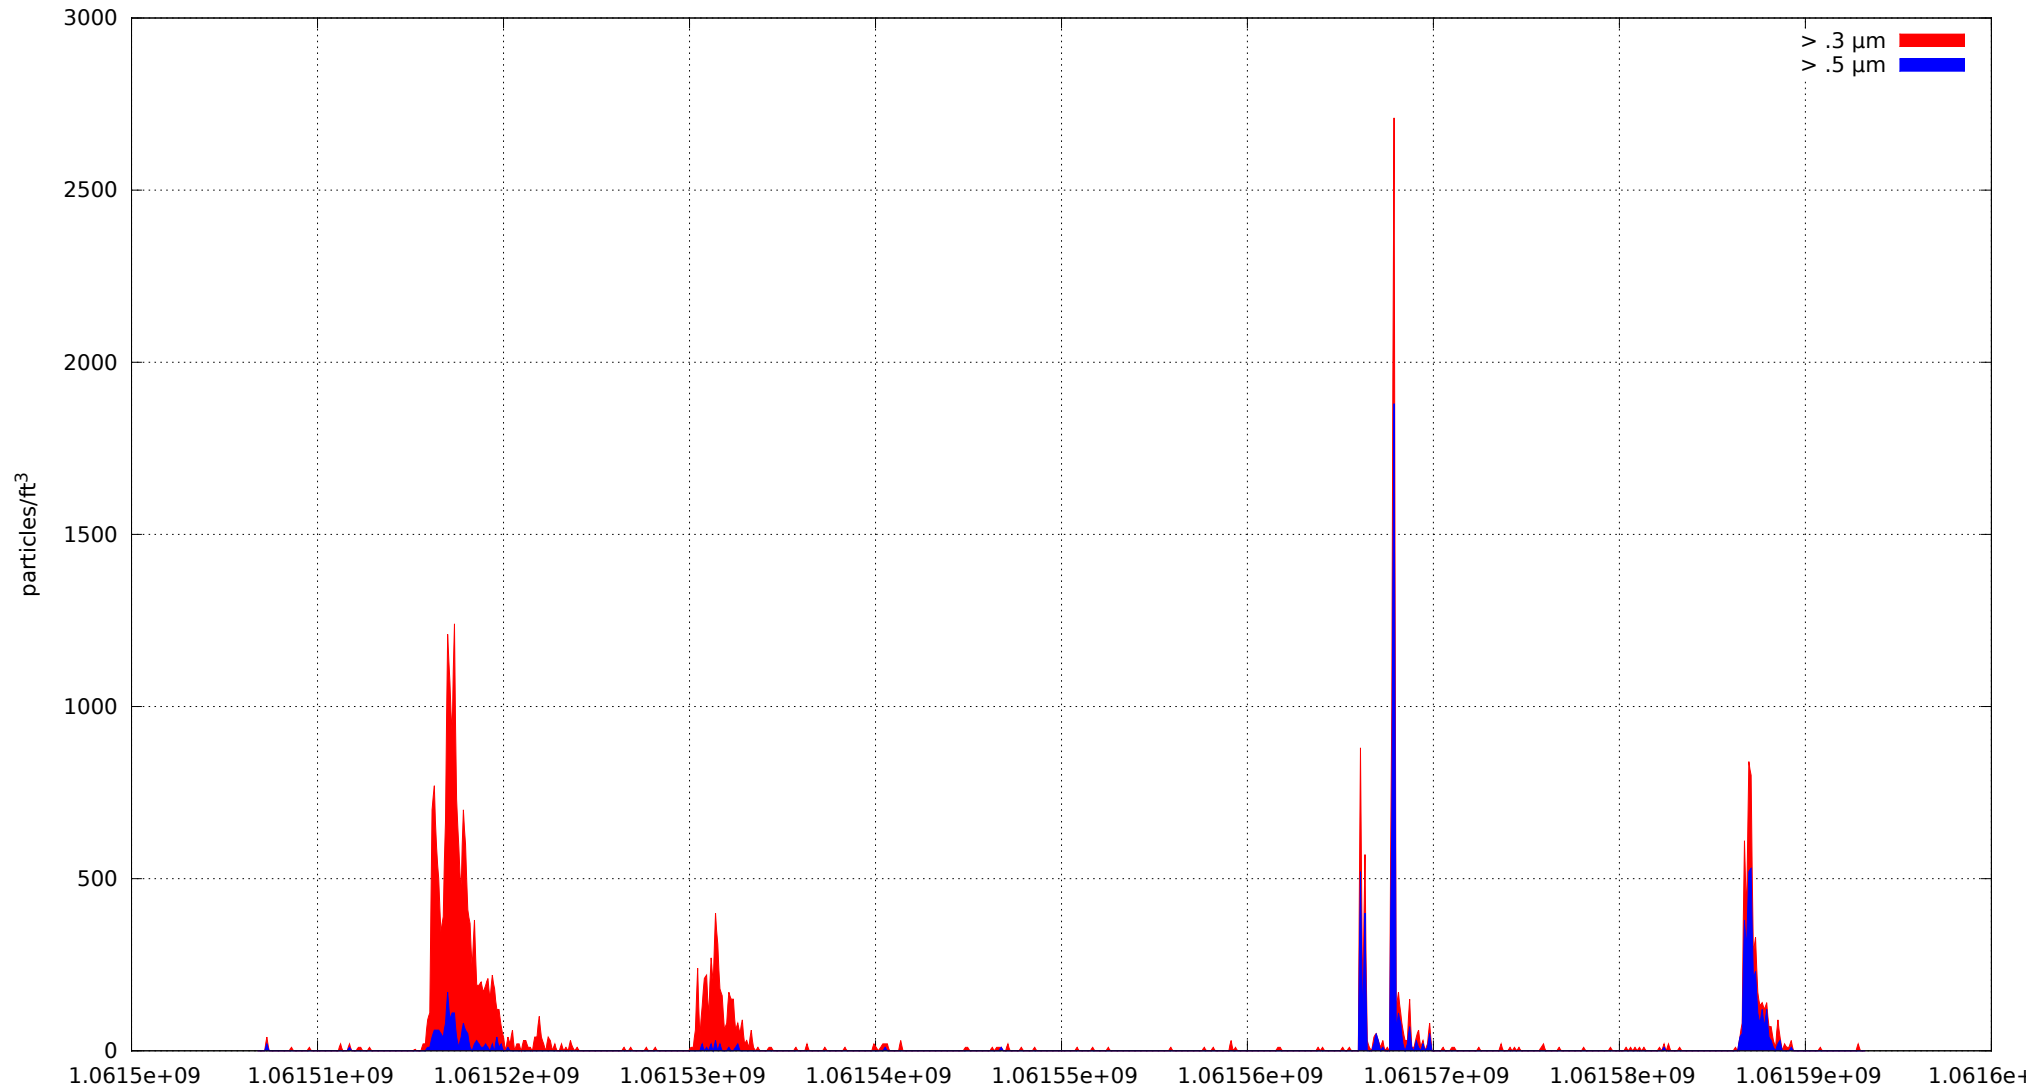

0: no alarms, 1: calibrate failure, 2: low battery, 3: cal. fail, low batt., 4: alarm/count alarm, 5: cal. fail and alarm, 6: low batt. and alarm, 7: cal. fail, low batt., and alarm, 8: manifold home error, 9: analog alarm