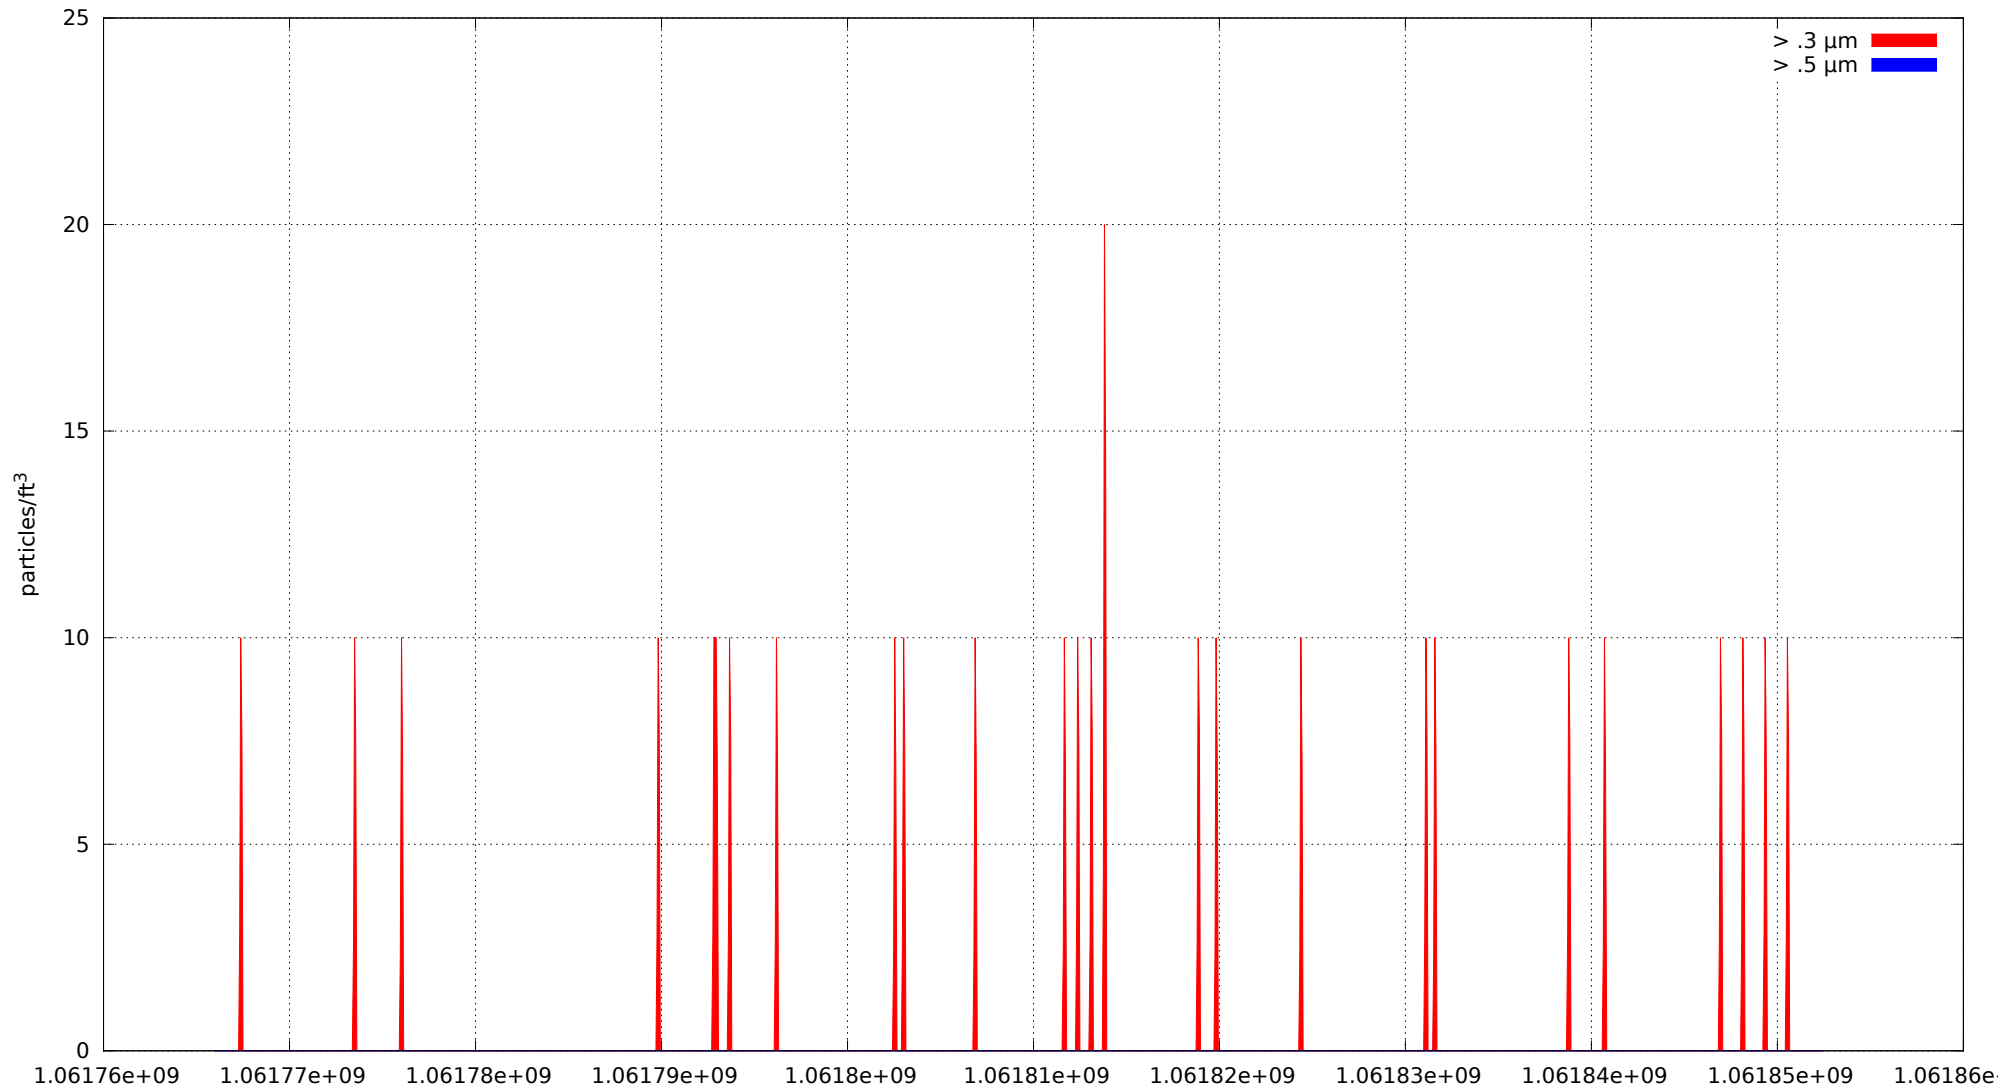

0: no alarms, 1: calibrate failure, 2: low battery, 3: cal. fail, low batt., 4: alarm/count alarm, 5: cal. fail and alarm, 6: low batt. and alarm, 7: cal. fail, low batt., and alarm, 8: manifold home error, 9: analog alarm