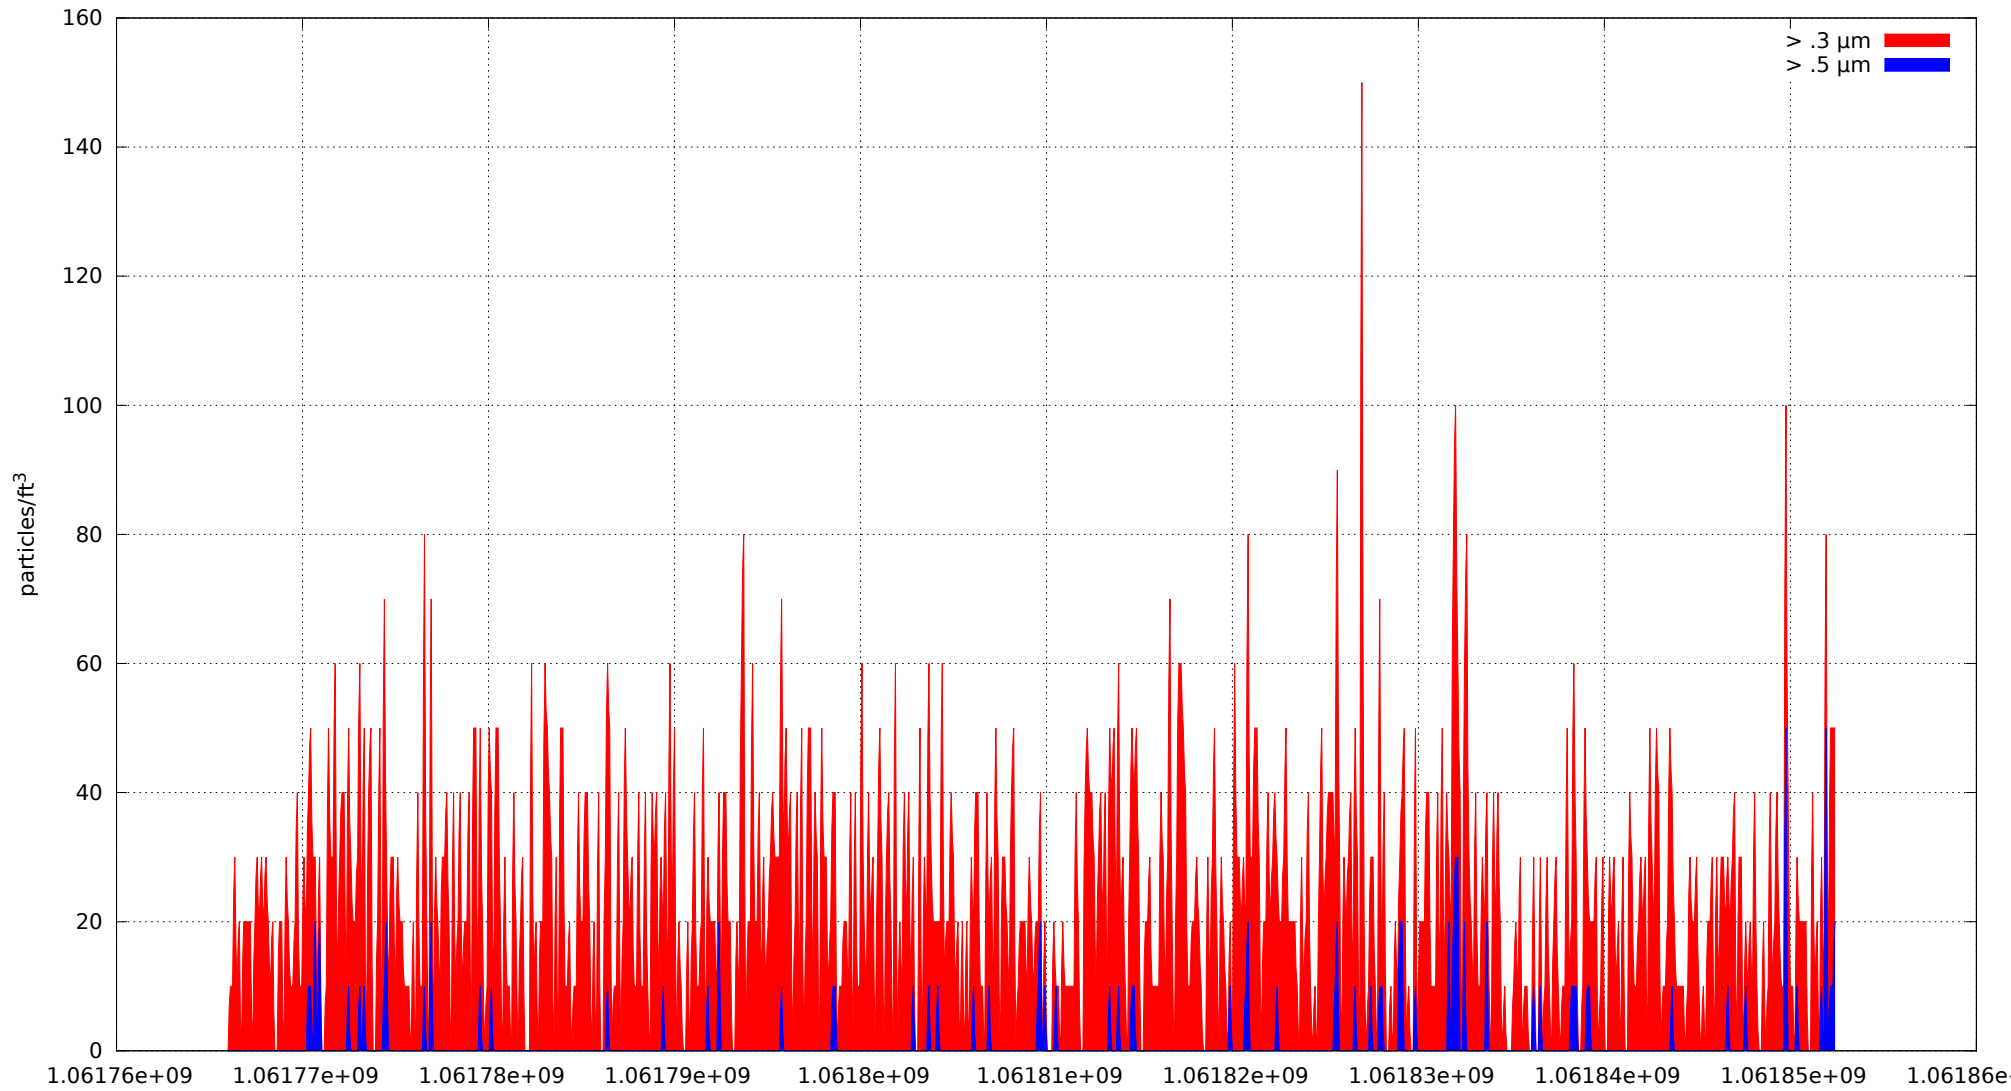

0: no alarms, 1: calibrate failure, 2: low battery, 3: cal. fail, low batt., 4: alarm/count alarm, 5: cal. fail and alarm, 6: low batt. and alarm, 7: cal. fail, low batt., and alarm, 8: manifold home error, 9: analog alarm