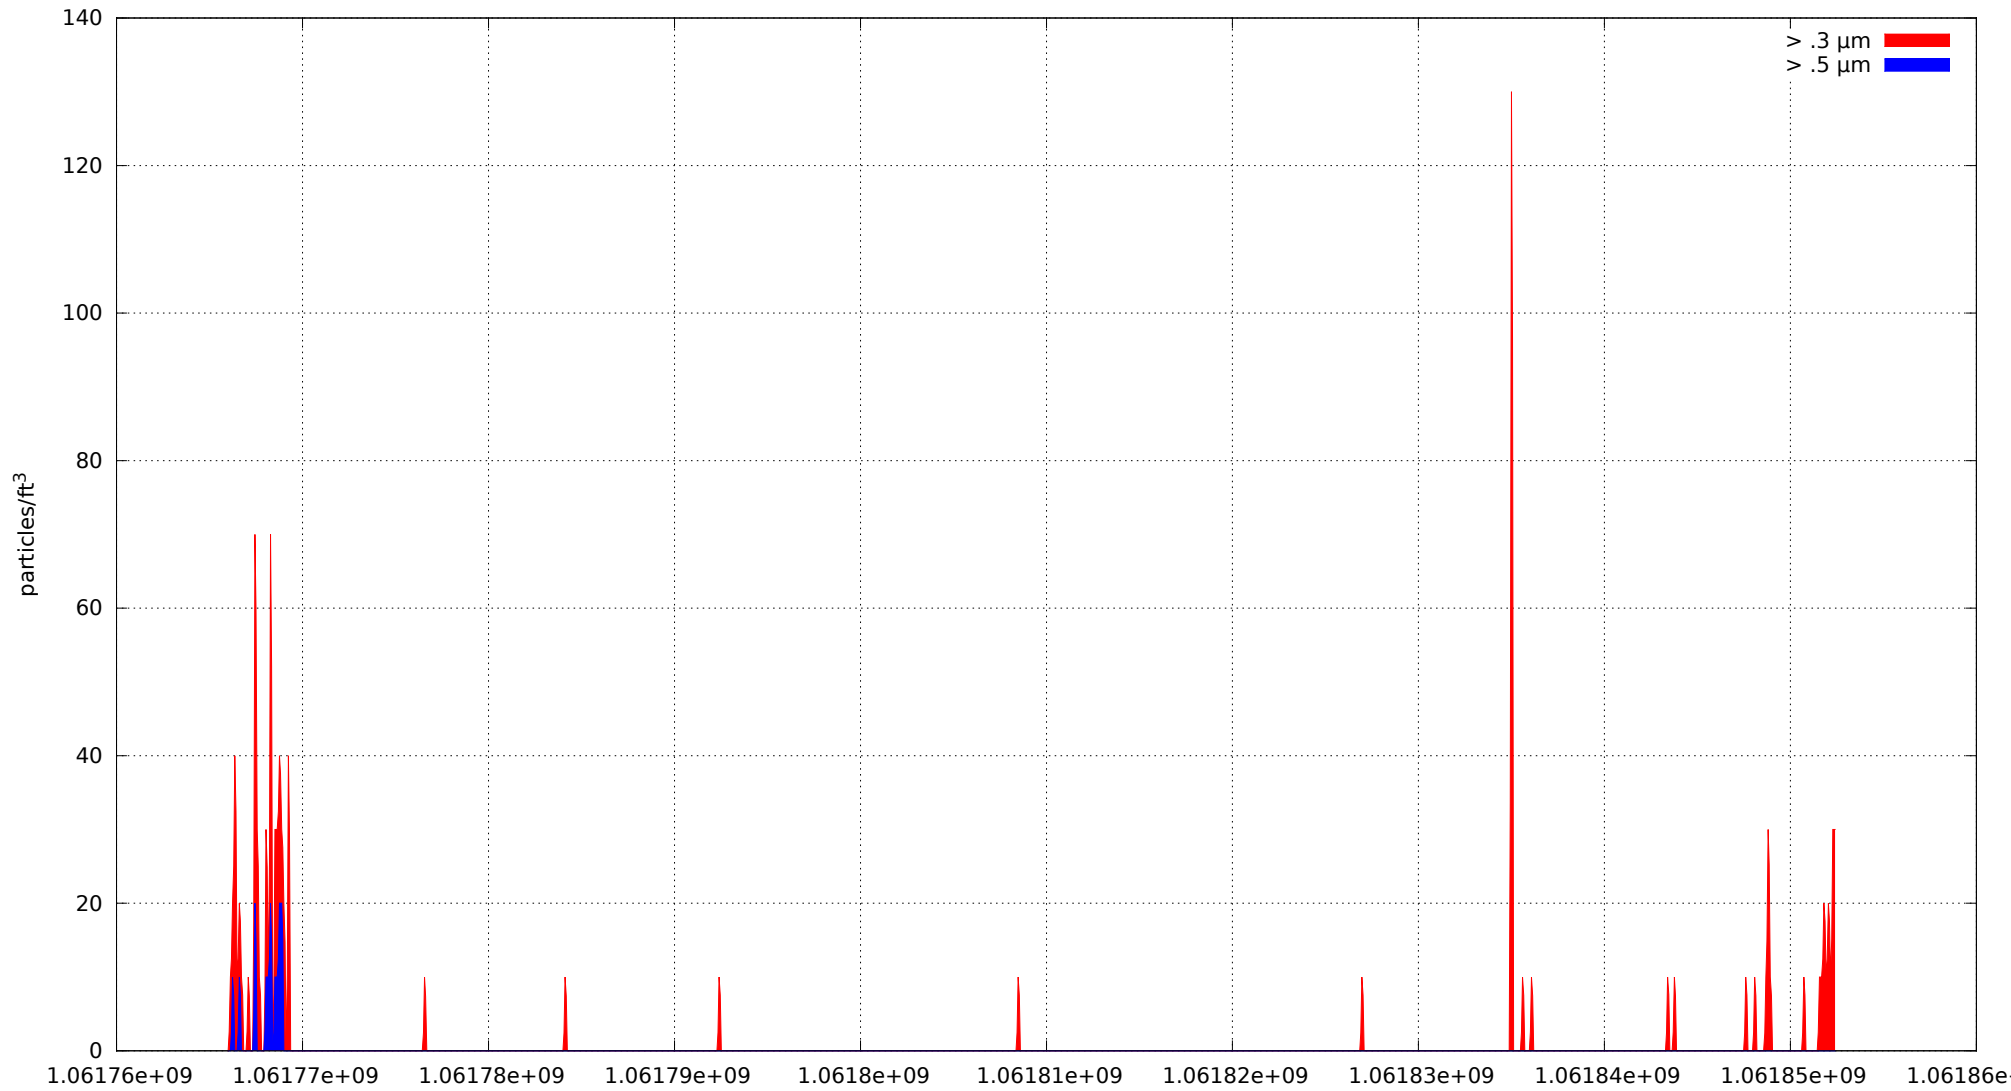

0: no alarms, 1: calibrate failure, 2: low battery, 3: cal. fail, low batt., 4: alarm/count alarm, 5: cal. fail and alarm, 6: low batt. and alarm, 7: cal. fail, low batt., and alarm, 8: manifold home error, 9: analog alarm