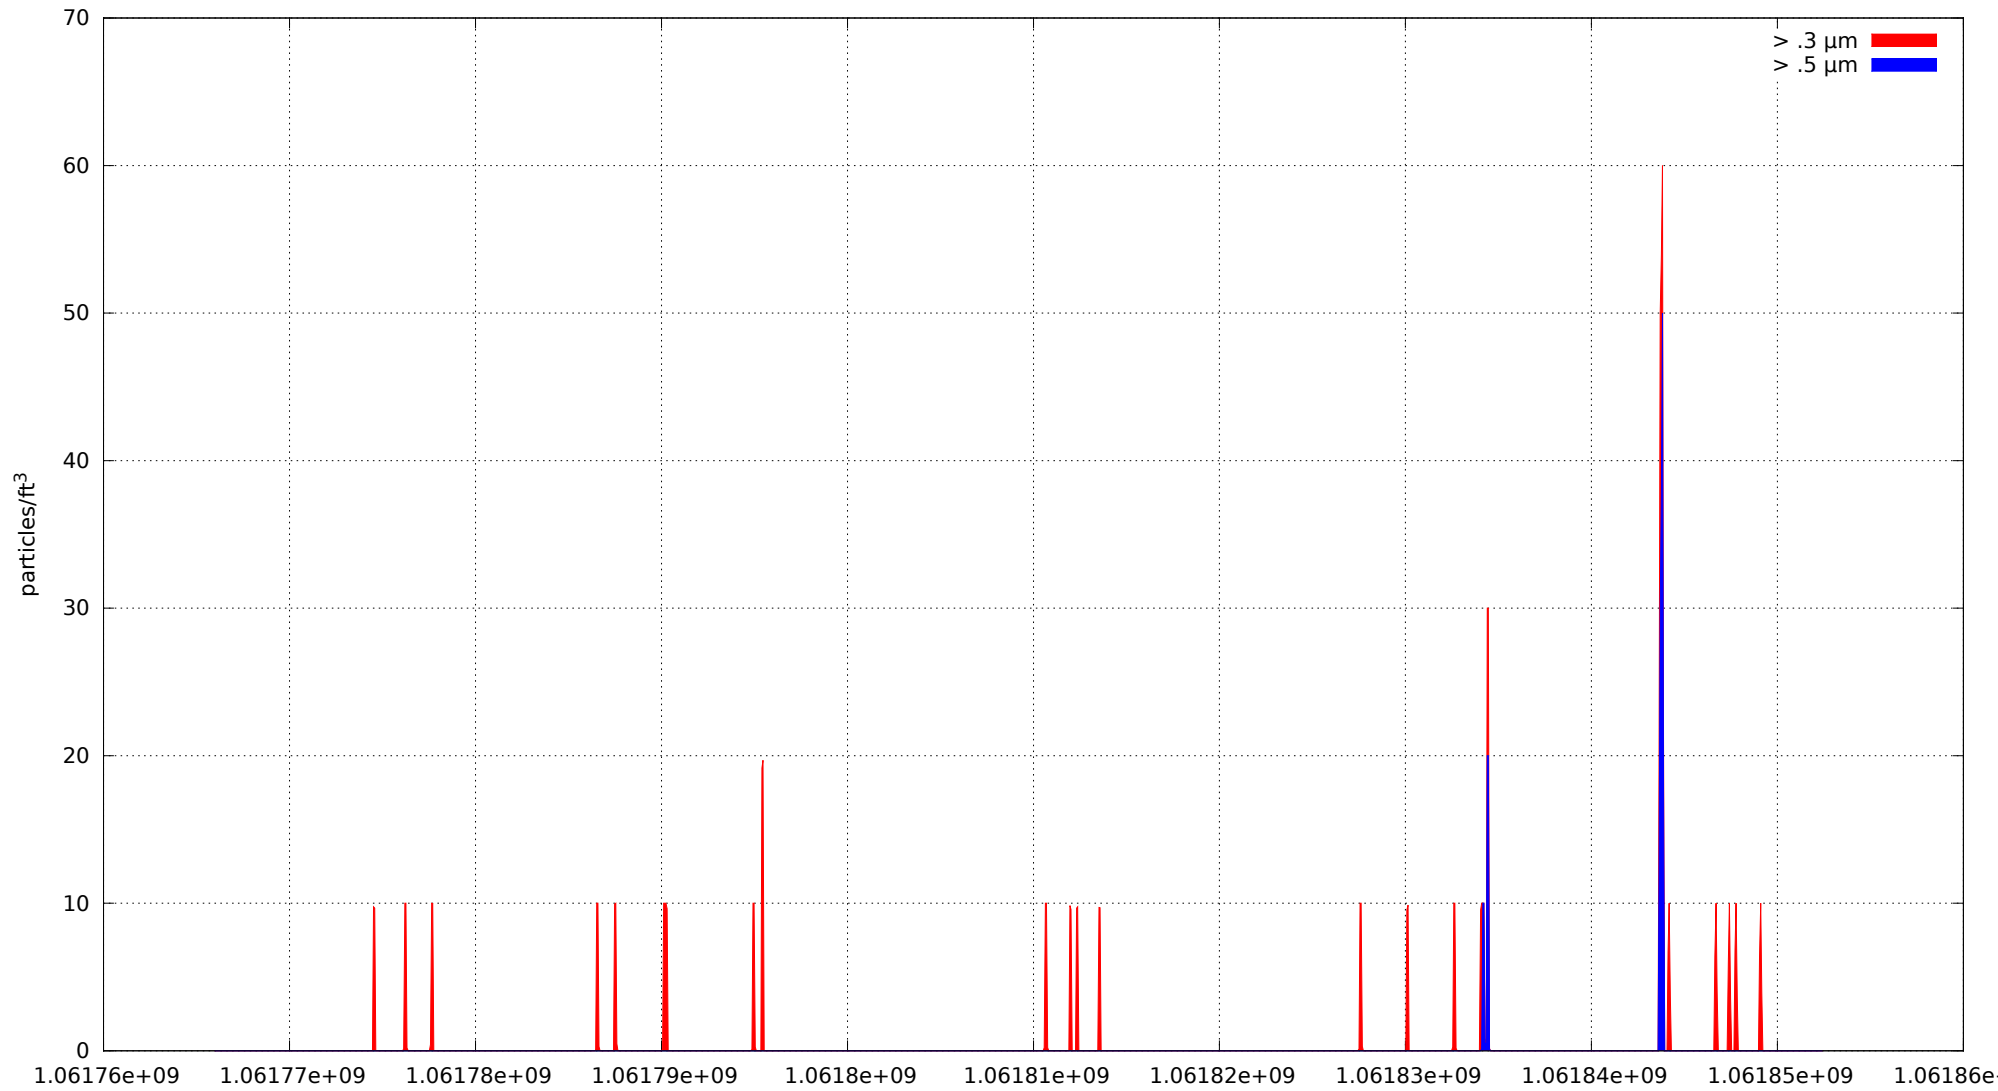

0: no alarms, 1: calibrate failure, 2: low battery, 3: cal. fail, low batt., 4: alarm/count alarm, 5: cal. fail and alarm, 6: low batt. and alarm, 7: cal. fail, low batt., and alarm, 8: manifold home error, 9: analog alarm