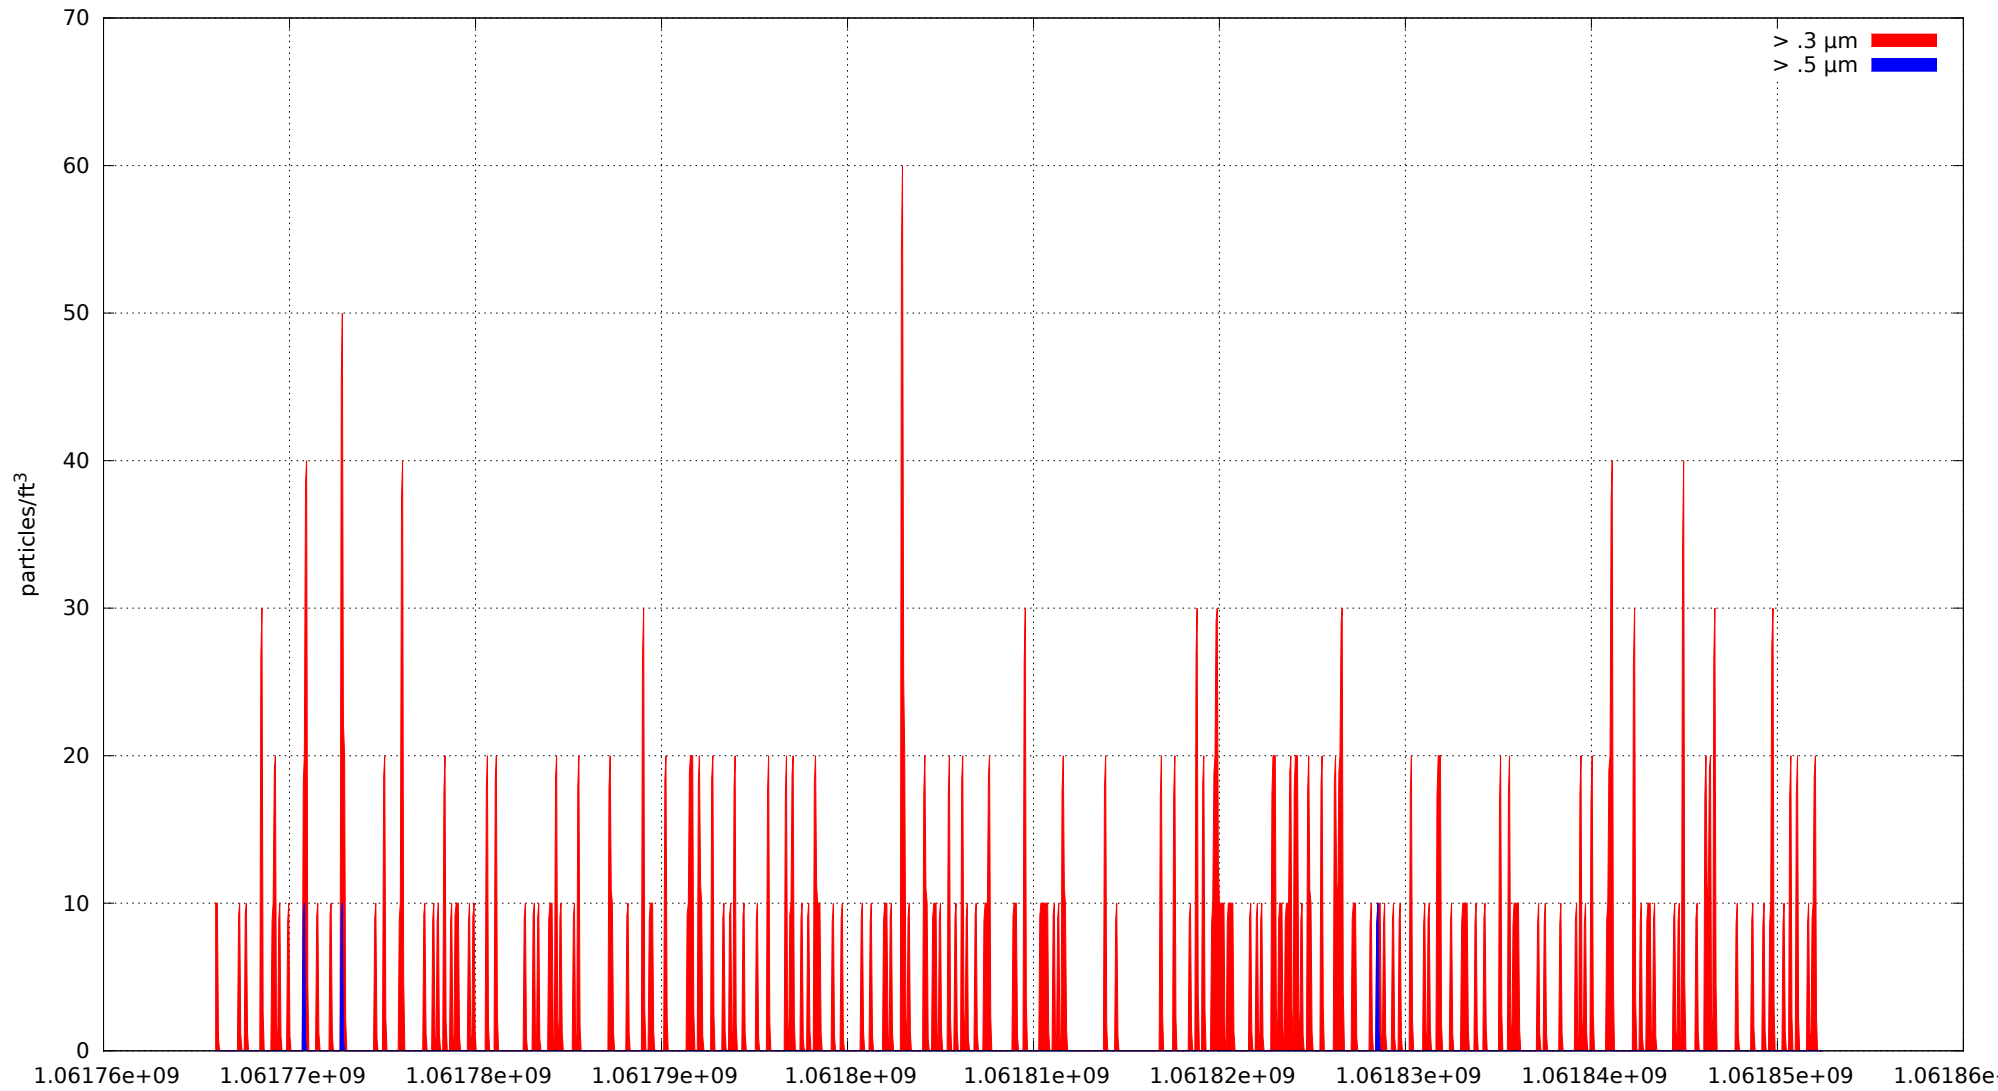

0: no alarms, 1: calibrate failure, 2: low battery, 3: cal. fail, low batt., 4: alarm/count alarm, 5: cal. fail and alarm, 6: low batt. and alarm, 7: cal. fail, low batt., and alarm, 8: manifold home error, 9: analog alarm