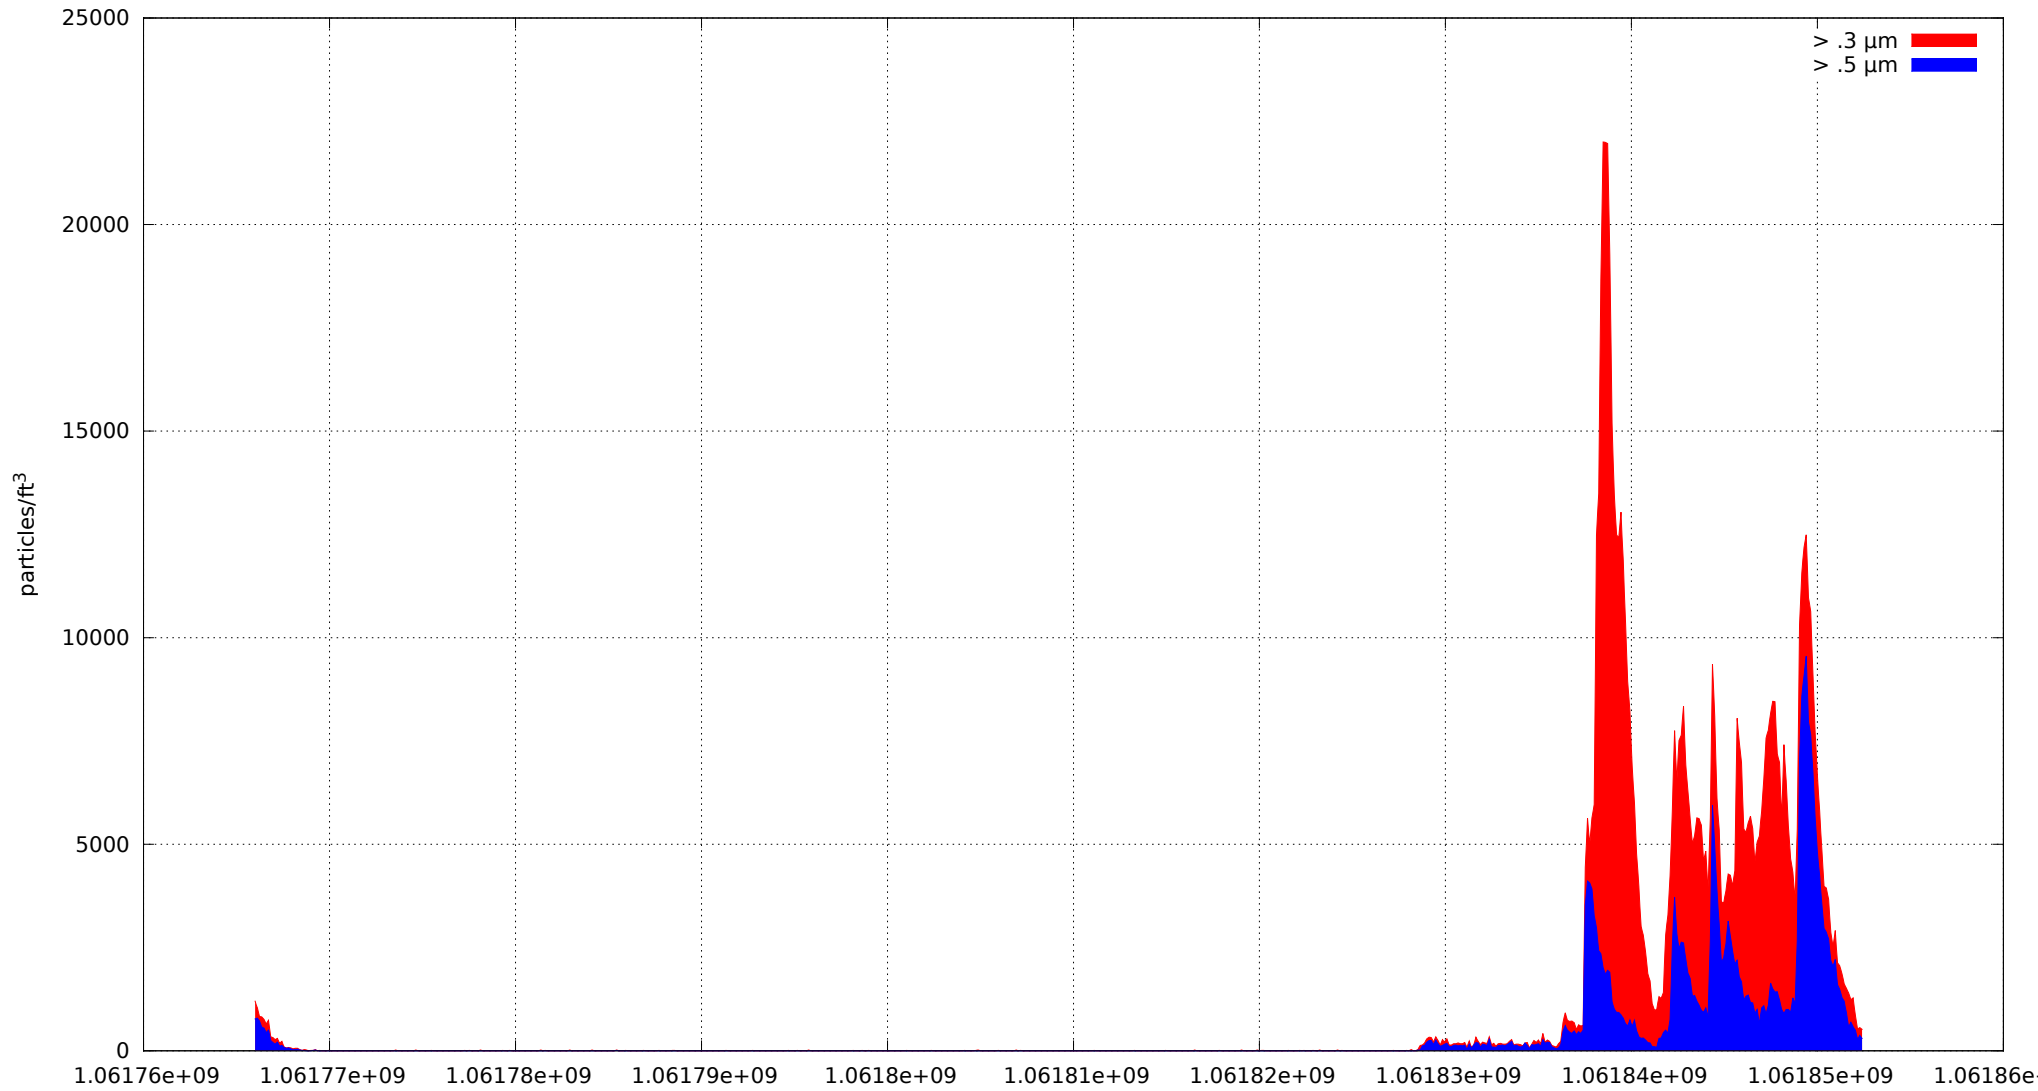

0: no alarms, 1: calibrate failure, 2: low battery, 3: cal. fail, low batt., 4: alarm/count alarm, 5: cal. fail and alarm, 6: low batt. and alarm, 7: cal. fail, low batt., and alarm, 8: manifold home error, 9: analog alarm