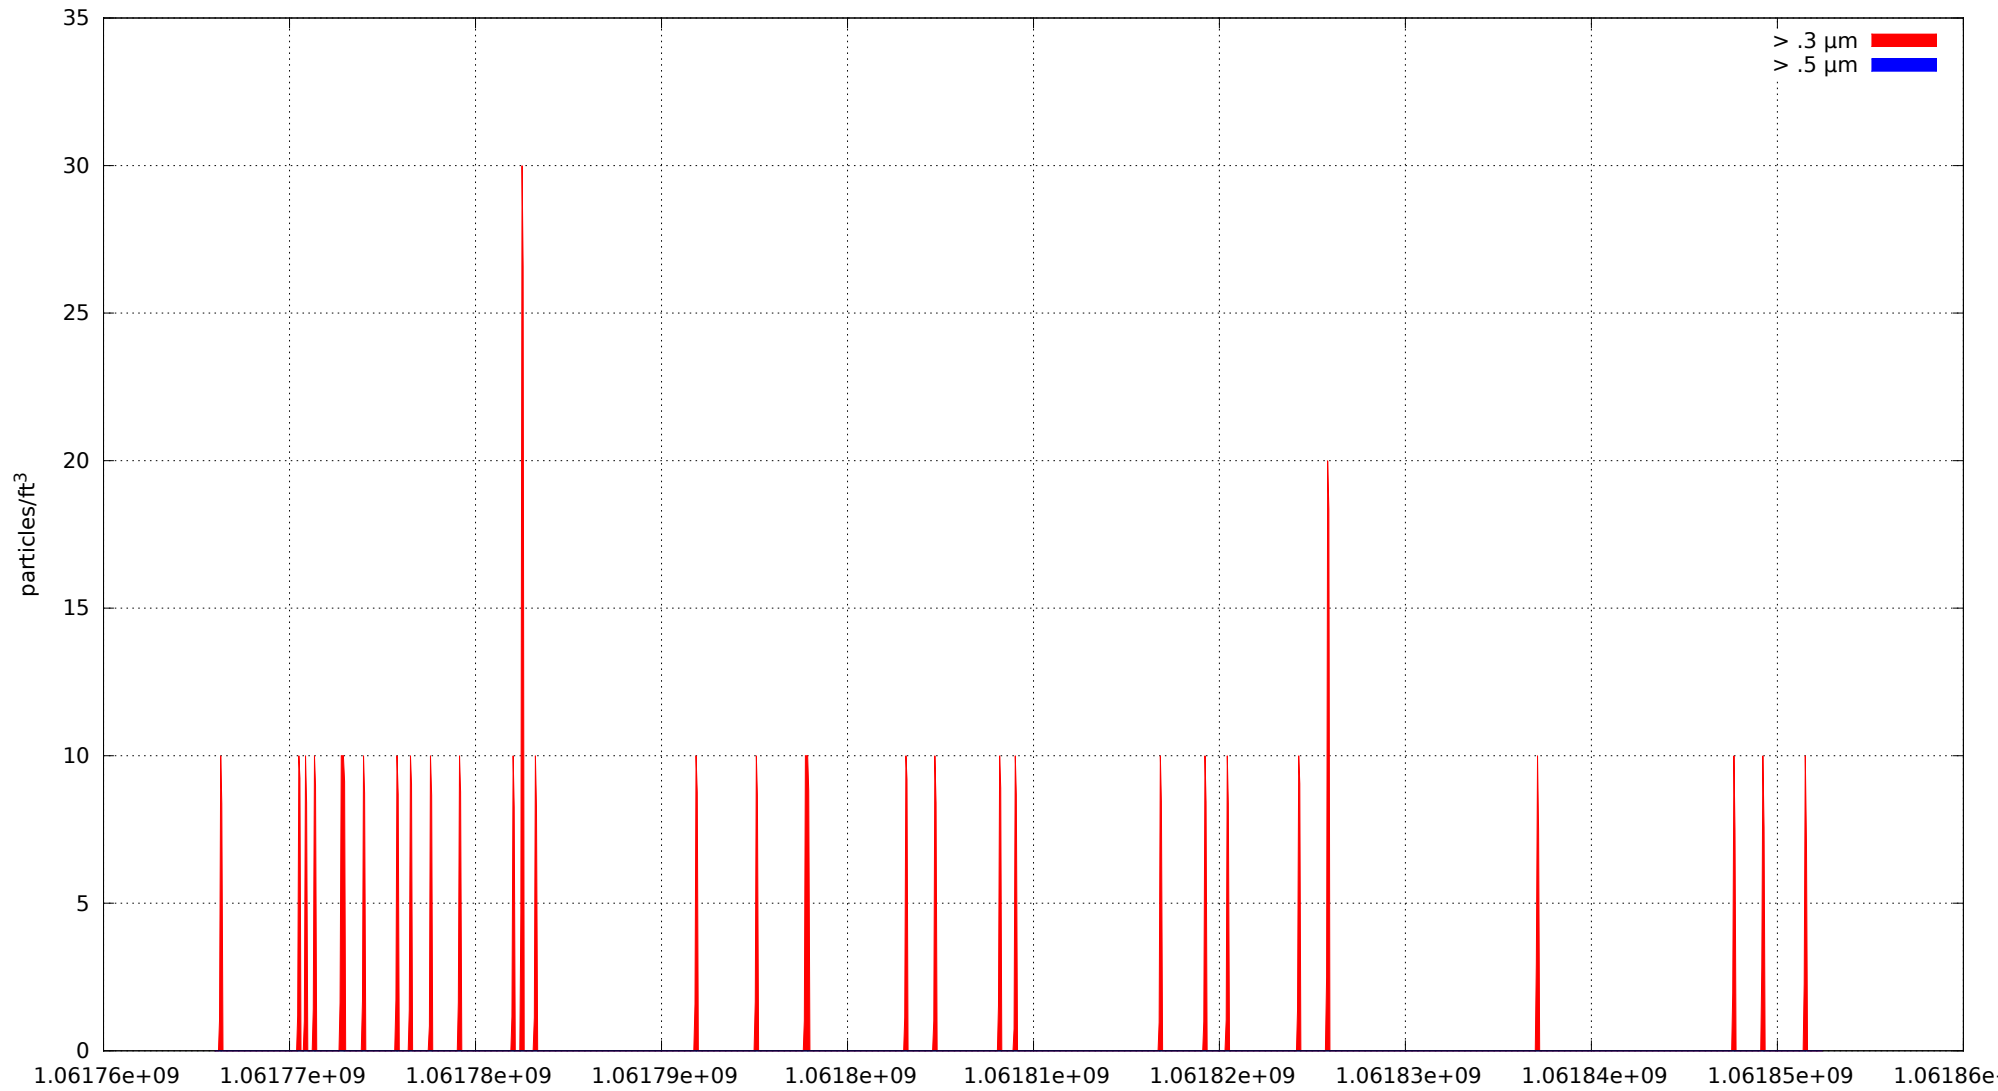

0: no alarms, 1: calibrate failure, 2: low battery, 3: cal. fail, low batt., 4: alarm/count alarm, 5: cal. fail and alarm, 6: low batt. and alarm, 7: cal. fail, low batt., and alarm, 8: manifold home error, 9: analog alarm