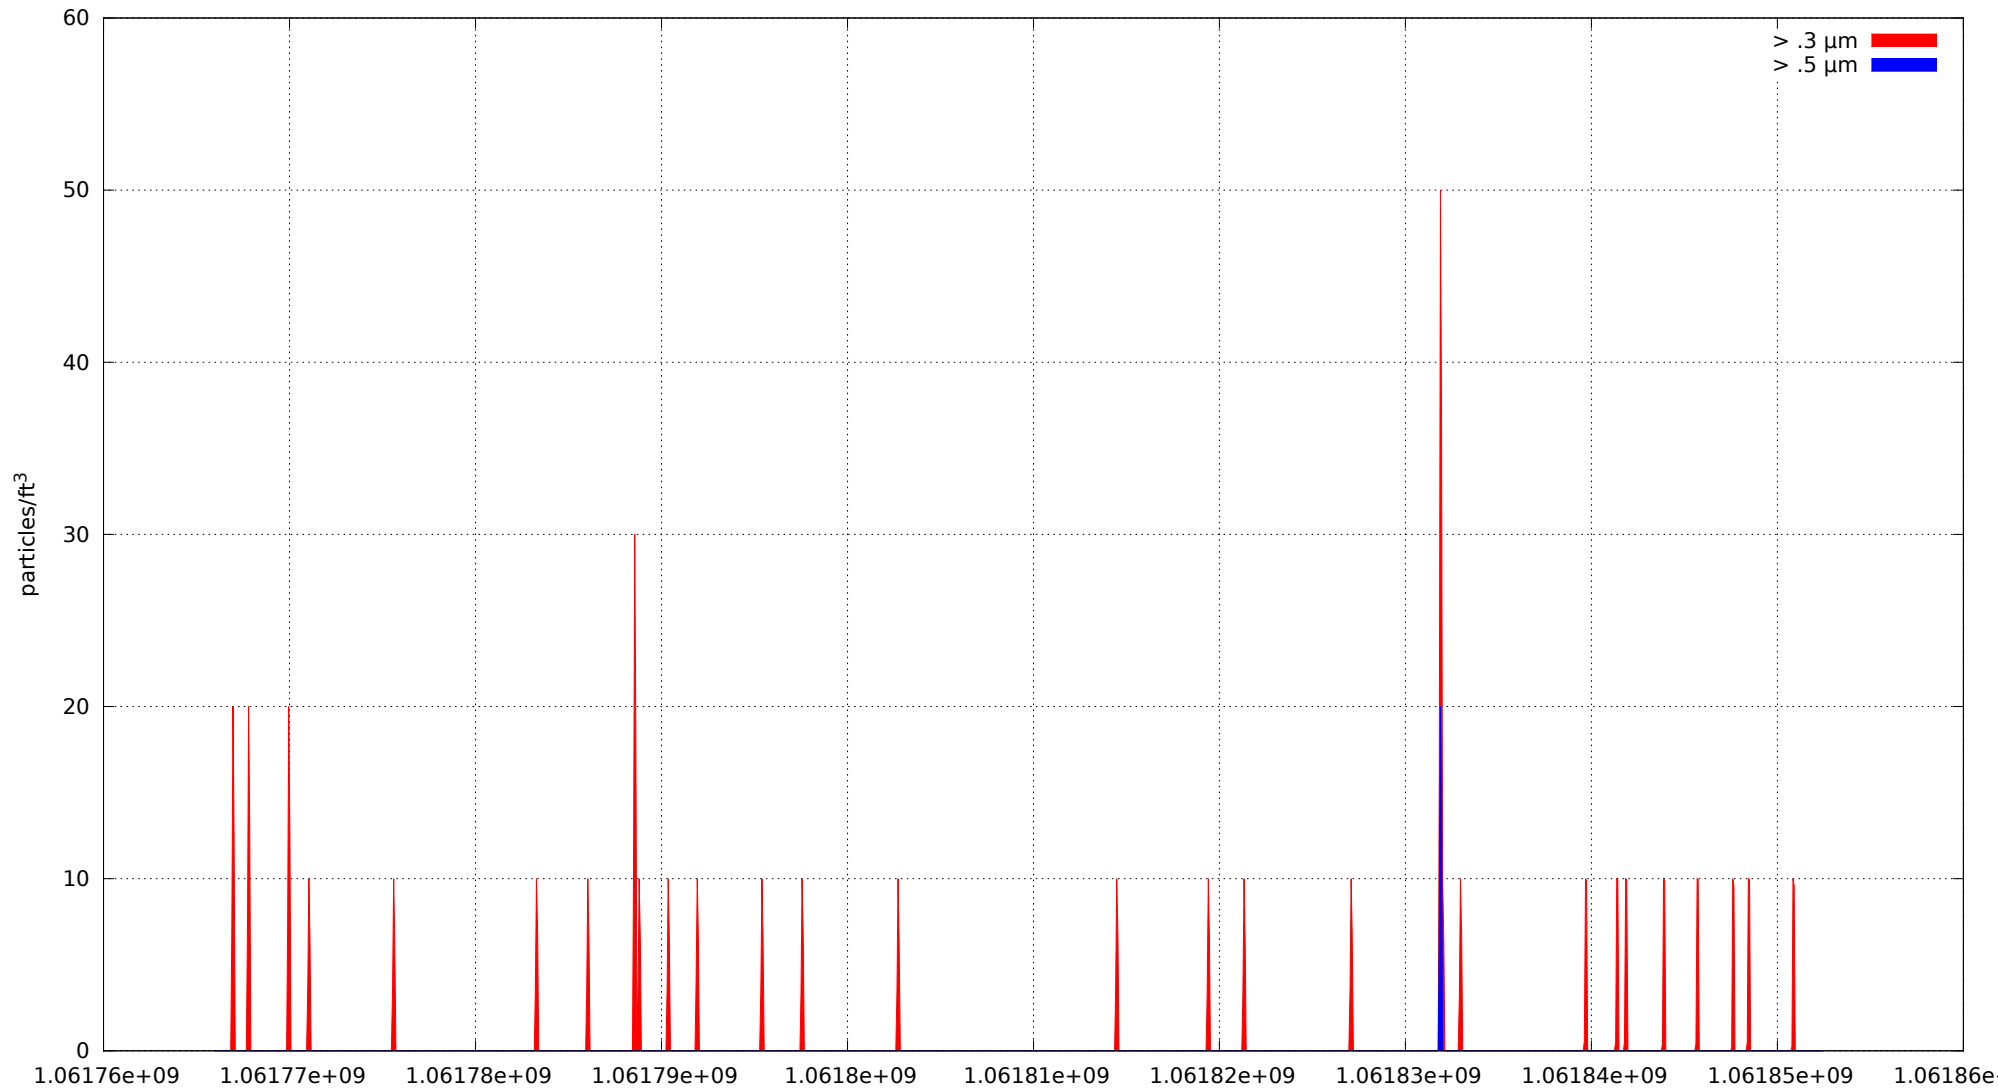

0: no alarms, 1: calibrate failure, 2: low battery, 3: cal. fail, low batt., 4: alarm/count alarm, 5: cal. fail and alarm,
6: low batt. and alarm, 7: cal. fail, low batt., and alarm, 8: manifold home error, 9: analog alarm