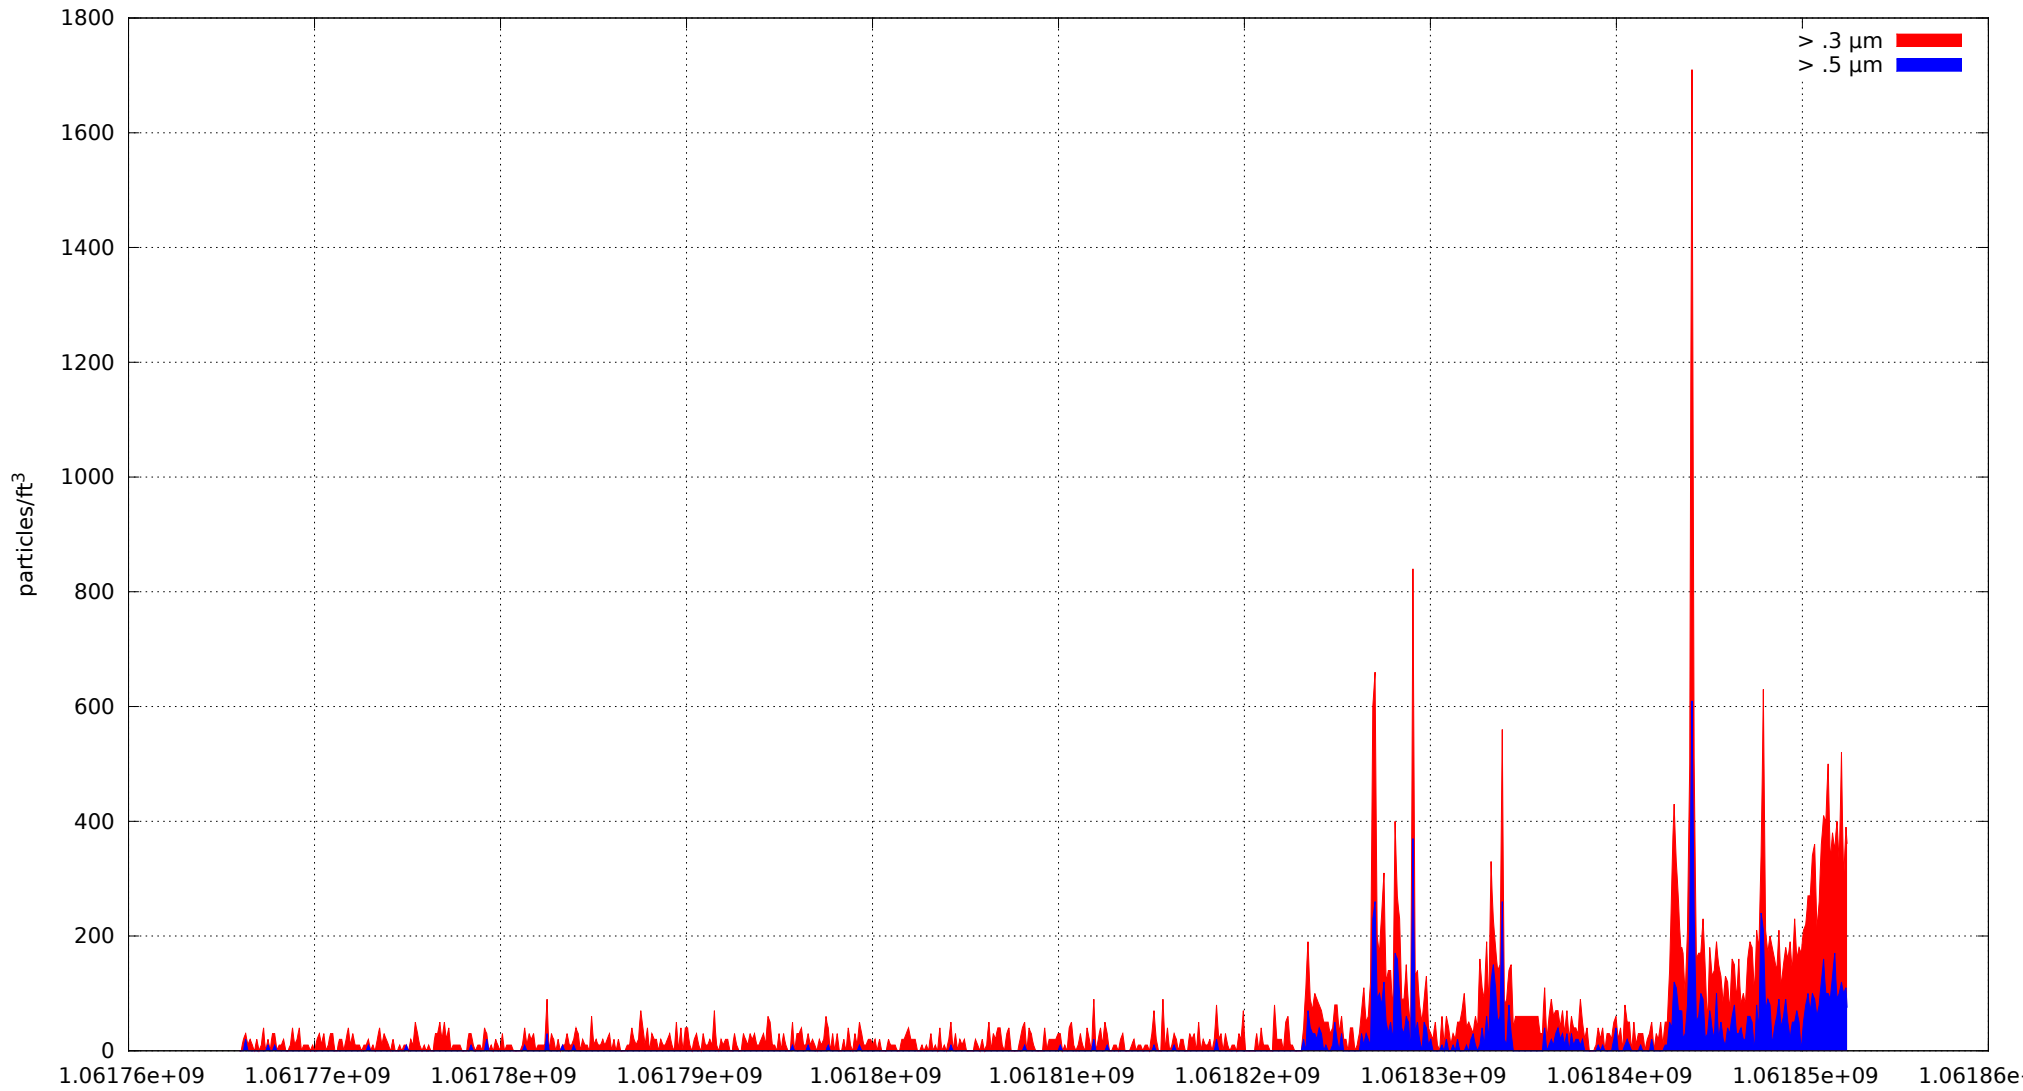

0: no alarms, 1: calibrate failure, 2: low battery, 3: cal. fail, low batt., 4: alarm/count alarm, 5: cal. fail and alarm, 6: low batt. and alarm, 7: cal. fail, low batt., and alarm, 8: manifold home error, 9: analog alarm