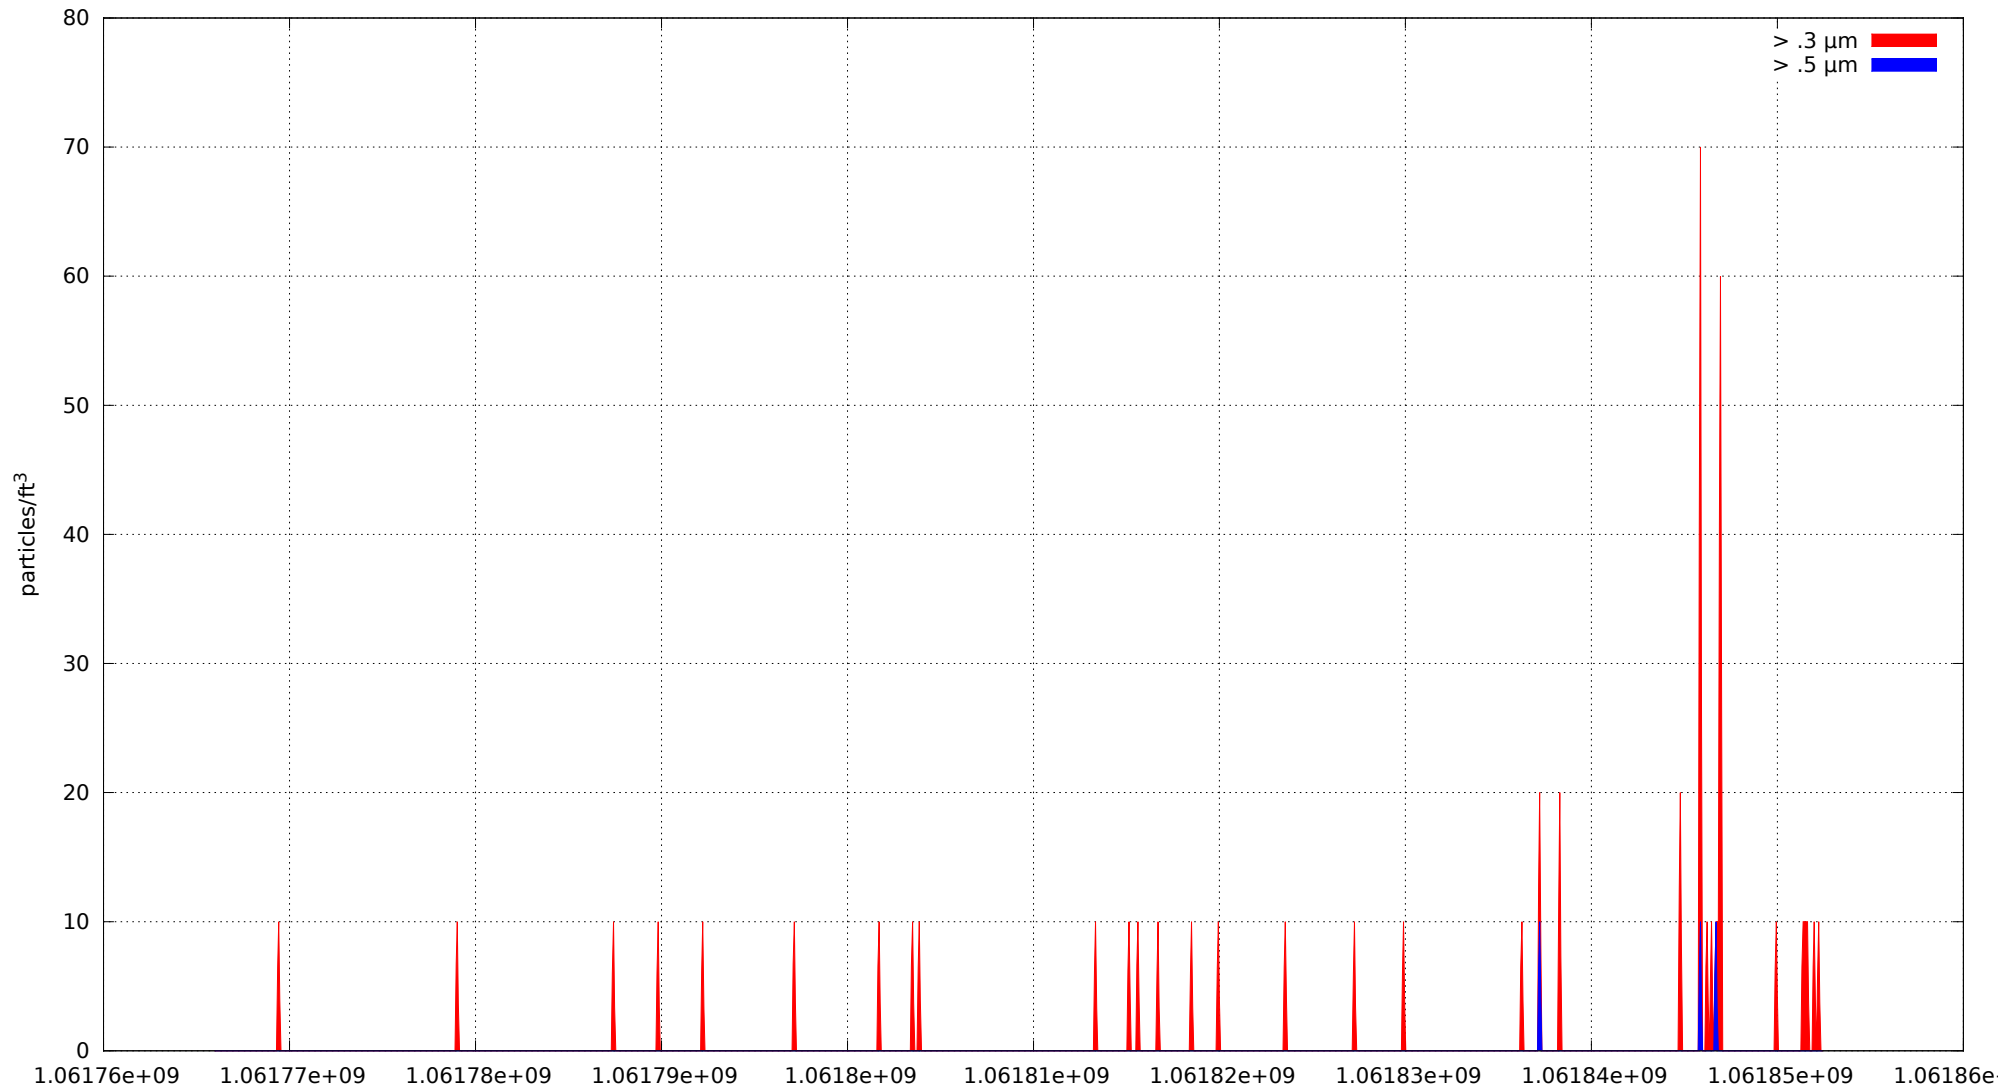

0: no alarms, 1: calibrate failure, 2: low battery, 3: cal. fail, low batt., 4: alarm/count alarm, 5: cal. fail and alarm, 6: low batt. and alarm, 7: cal. fail, low batt., and alarm, 8: manifold home error, 9: analog alarm