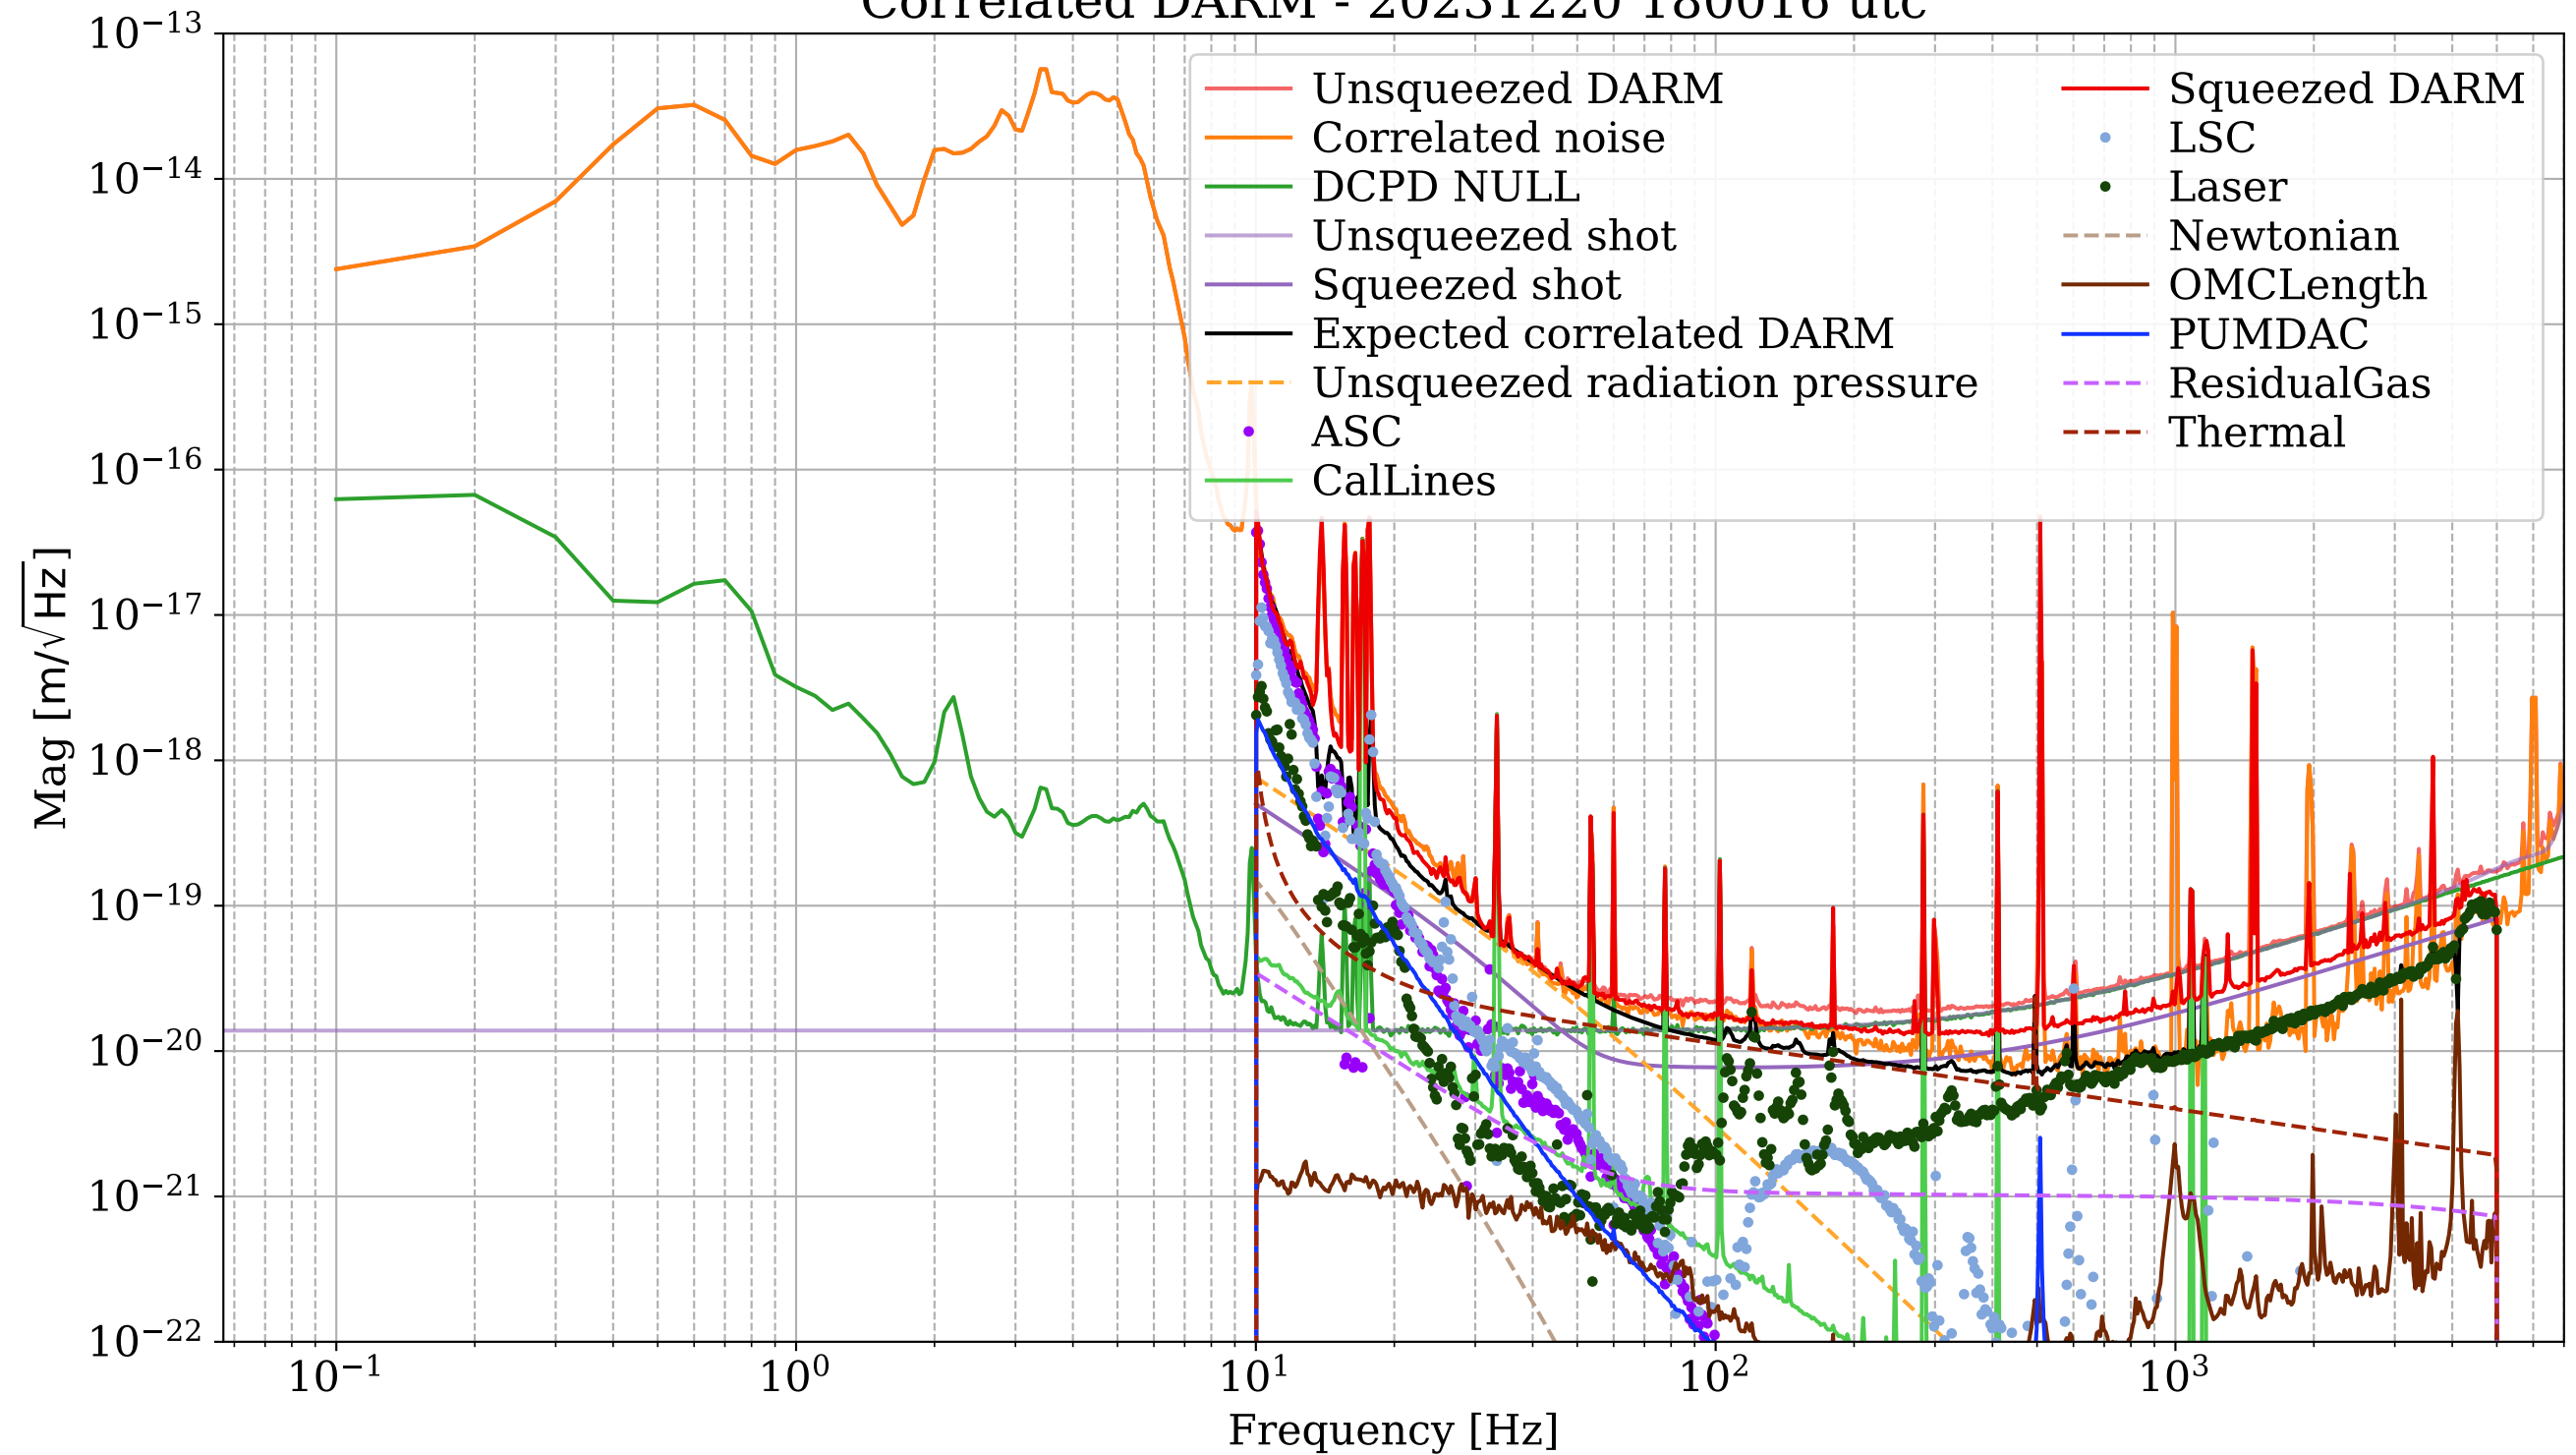

DARM Sensing TF

— DARM sensing TF

Frequency [Hz]

DARM OLG TF Model

All vs PSD-rejected PSDs - 20231220 180016 utc

Uncalibrated correlated DARM - 20231220 180016 utc

Uncalibrated correlated DARM - 20231220 180016 utc

Uncalibrated correlated DARM - 20231220 180016 utc

Correlated DARM - 20231220 180016 utc

Correlated DARM - 20231220 180016 utc