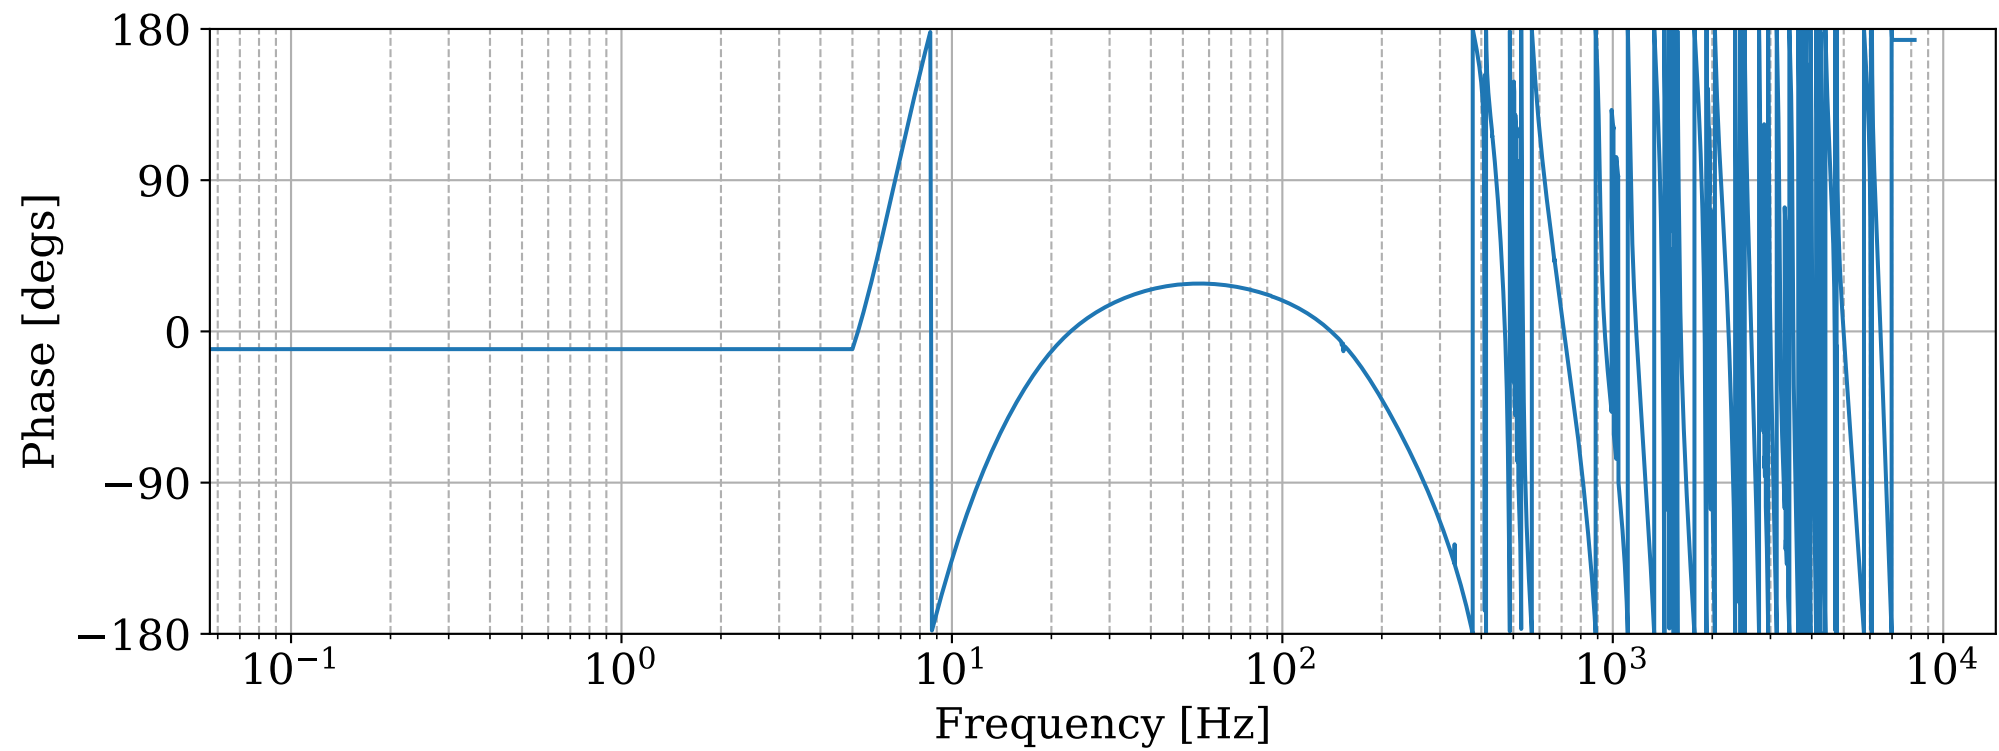

DARM Sensing TF

— DARM sensing TF

Frequency [Hz]

DARM OLG TF Model

All vs PSD-rejected PSDs - 20231220 180016 utc

Uncalibrated correlated DARM - 20231220 180016 utc

Uncalibrated correlated DARM - 20231220 180016 utc

Uncalibrated correlated DARM - 20231220 180016 utc

Correlated DARM - 20231220 180016 utc

Correlated DARM - 20231220 180016 utc