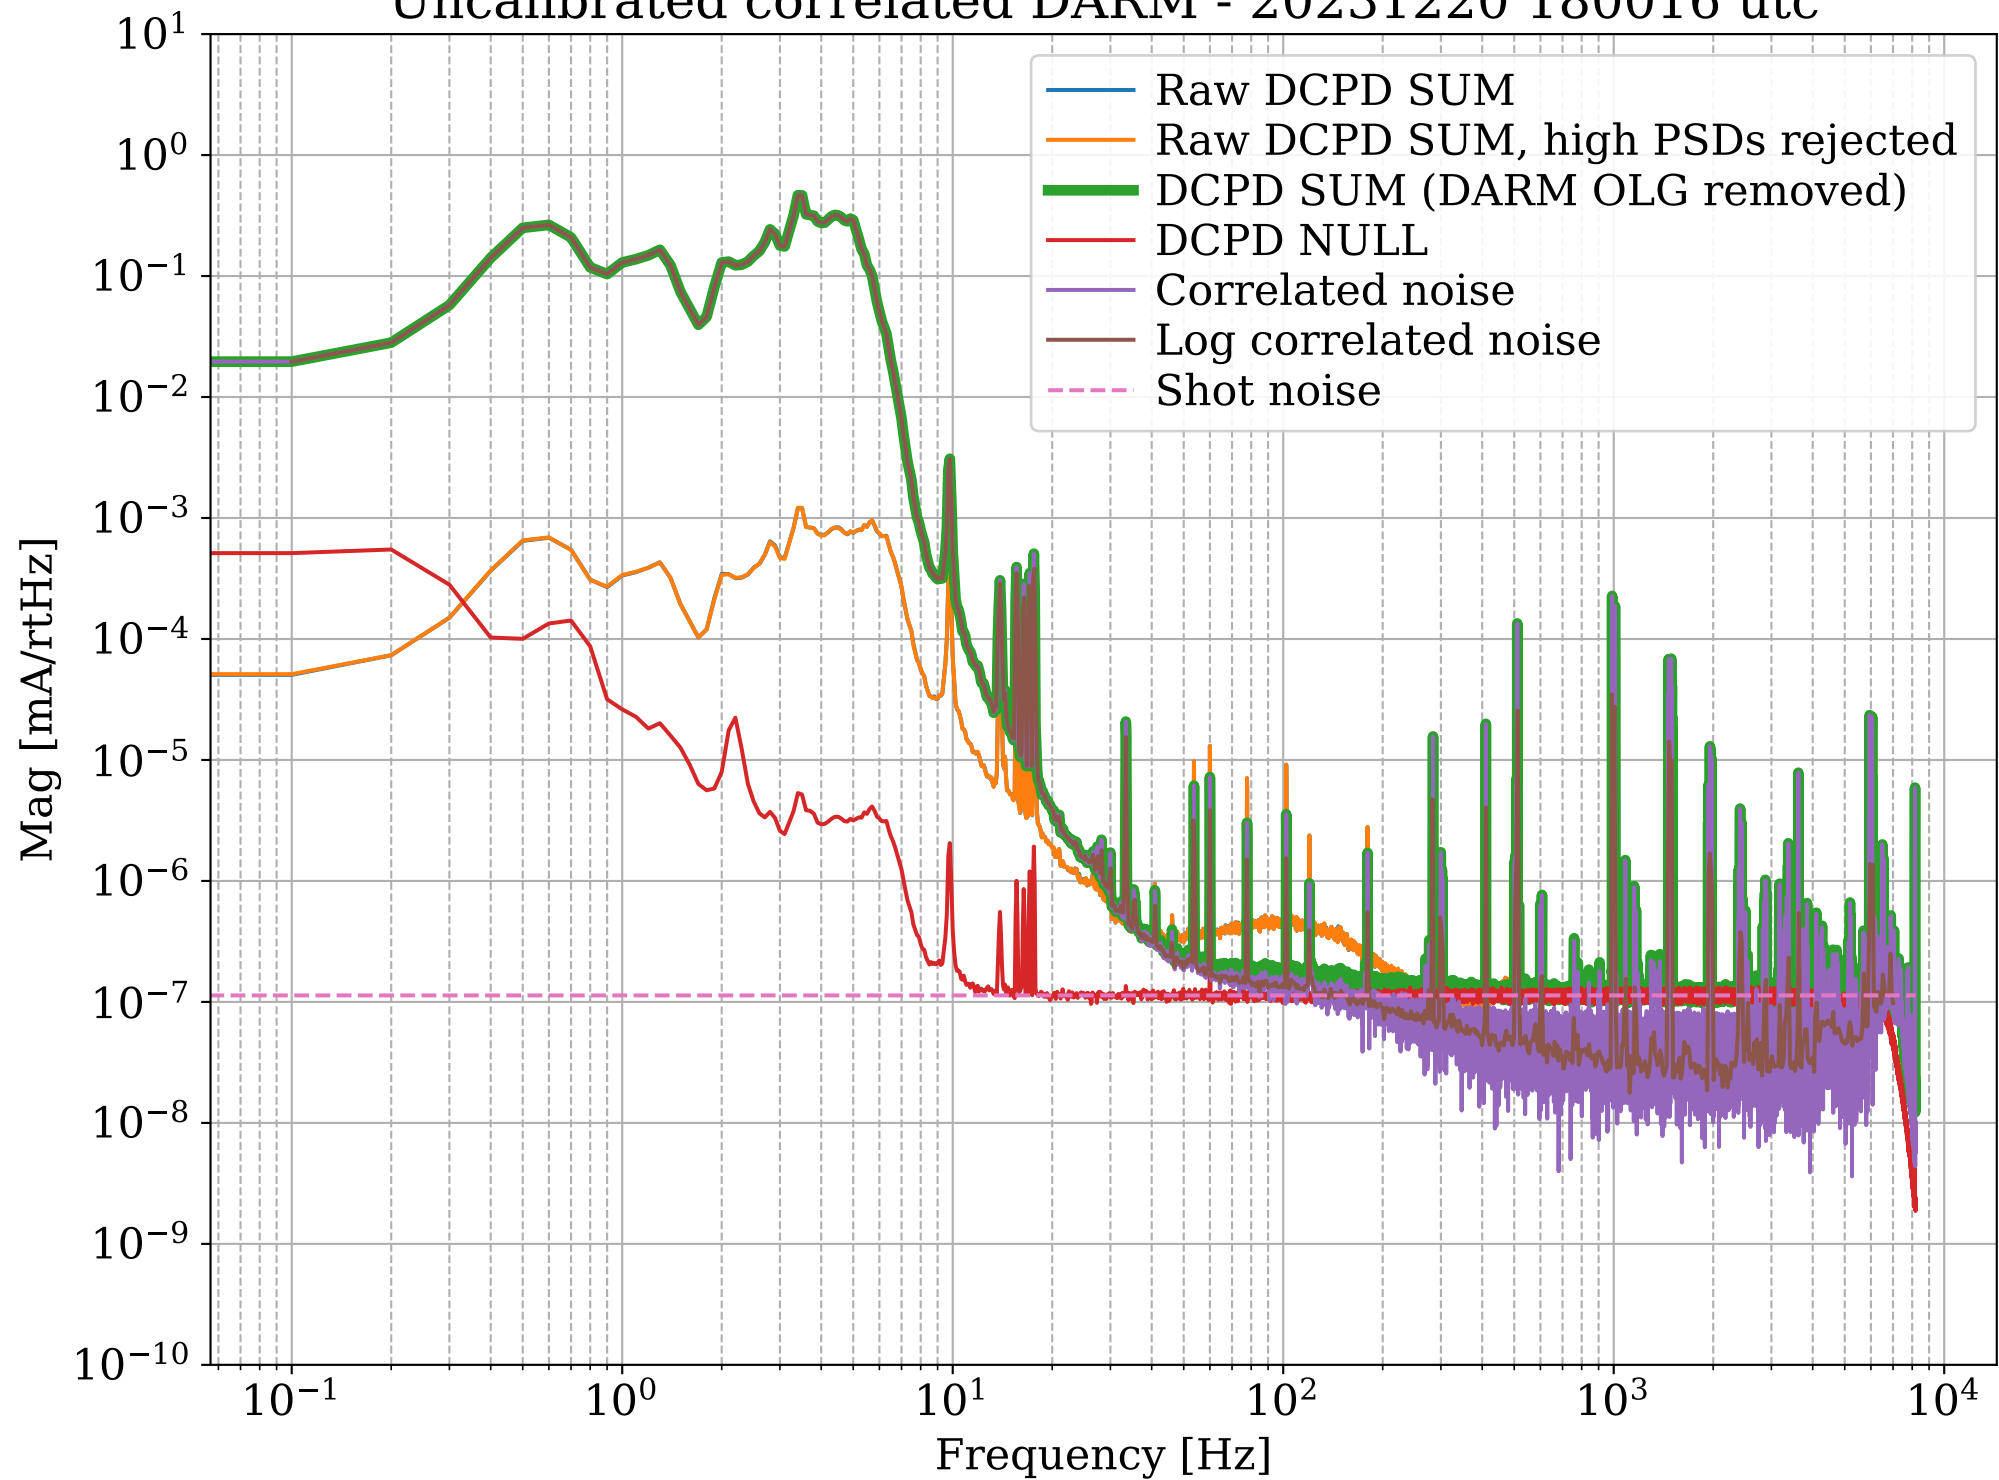

DARM Sensing TF

— DARM sensing TF

Frequency [Hz]

DARM OLG TF Model

All vs PSD-rejected PSDs - 20231220 180016 utc

Uncalibrated correlated DARM - 20231220 180016 utc

Uncalibrated correlated DARM - 20231220 180016 utc

Uncalibrated correlated DARM - 20231220 180016 utc

Correlated DARM - 20231220 180016 utc

Correlated DARM - 20231220 180016 utc