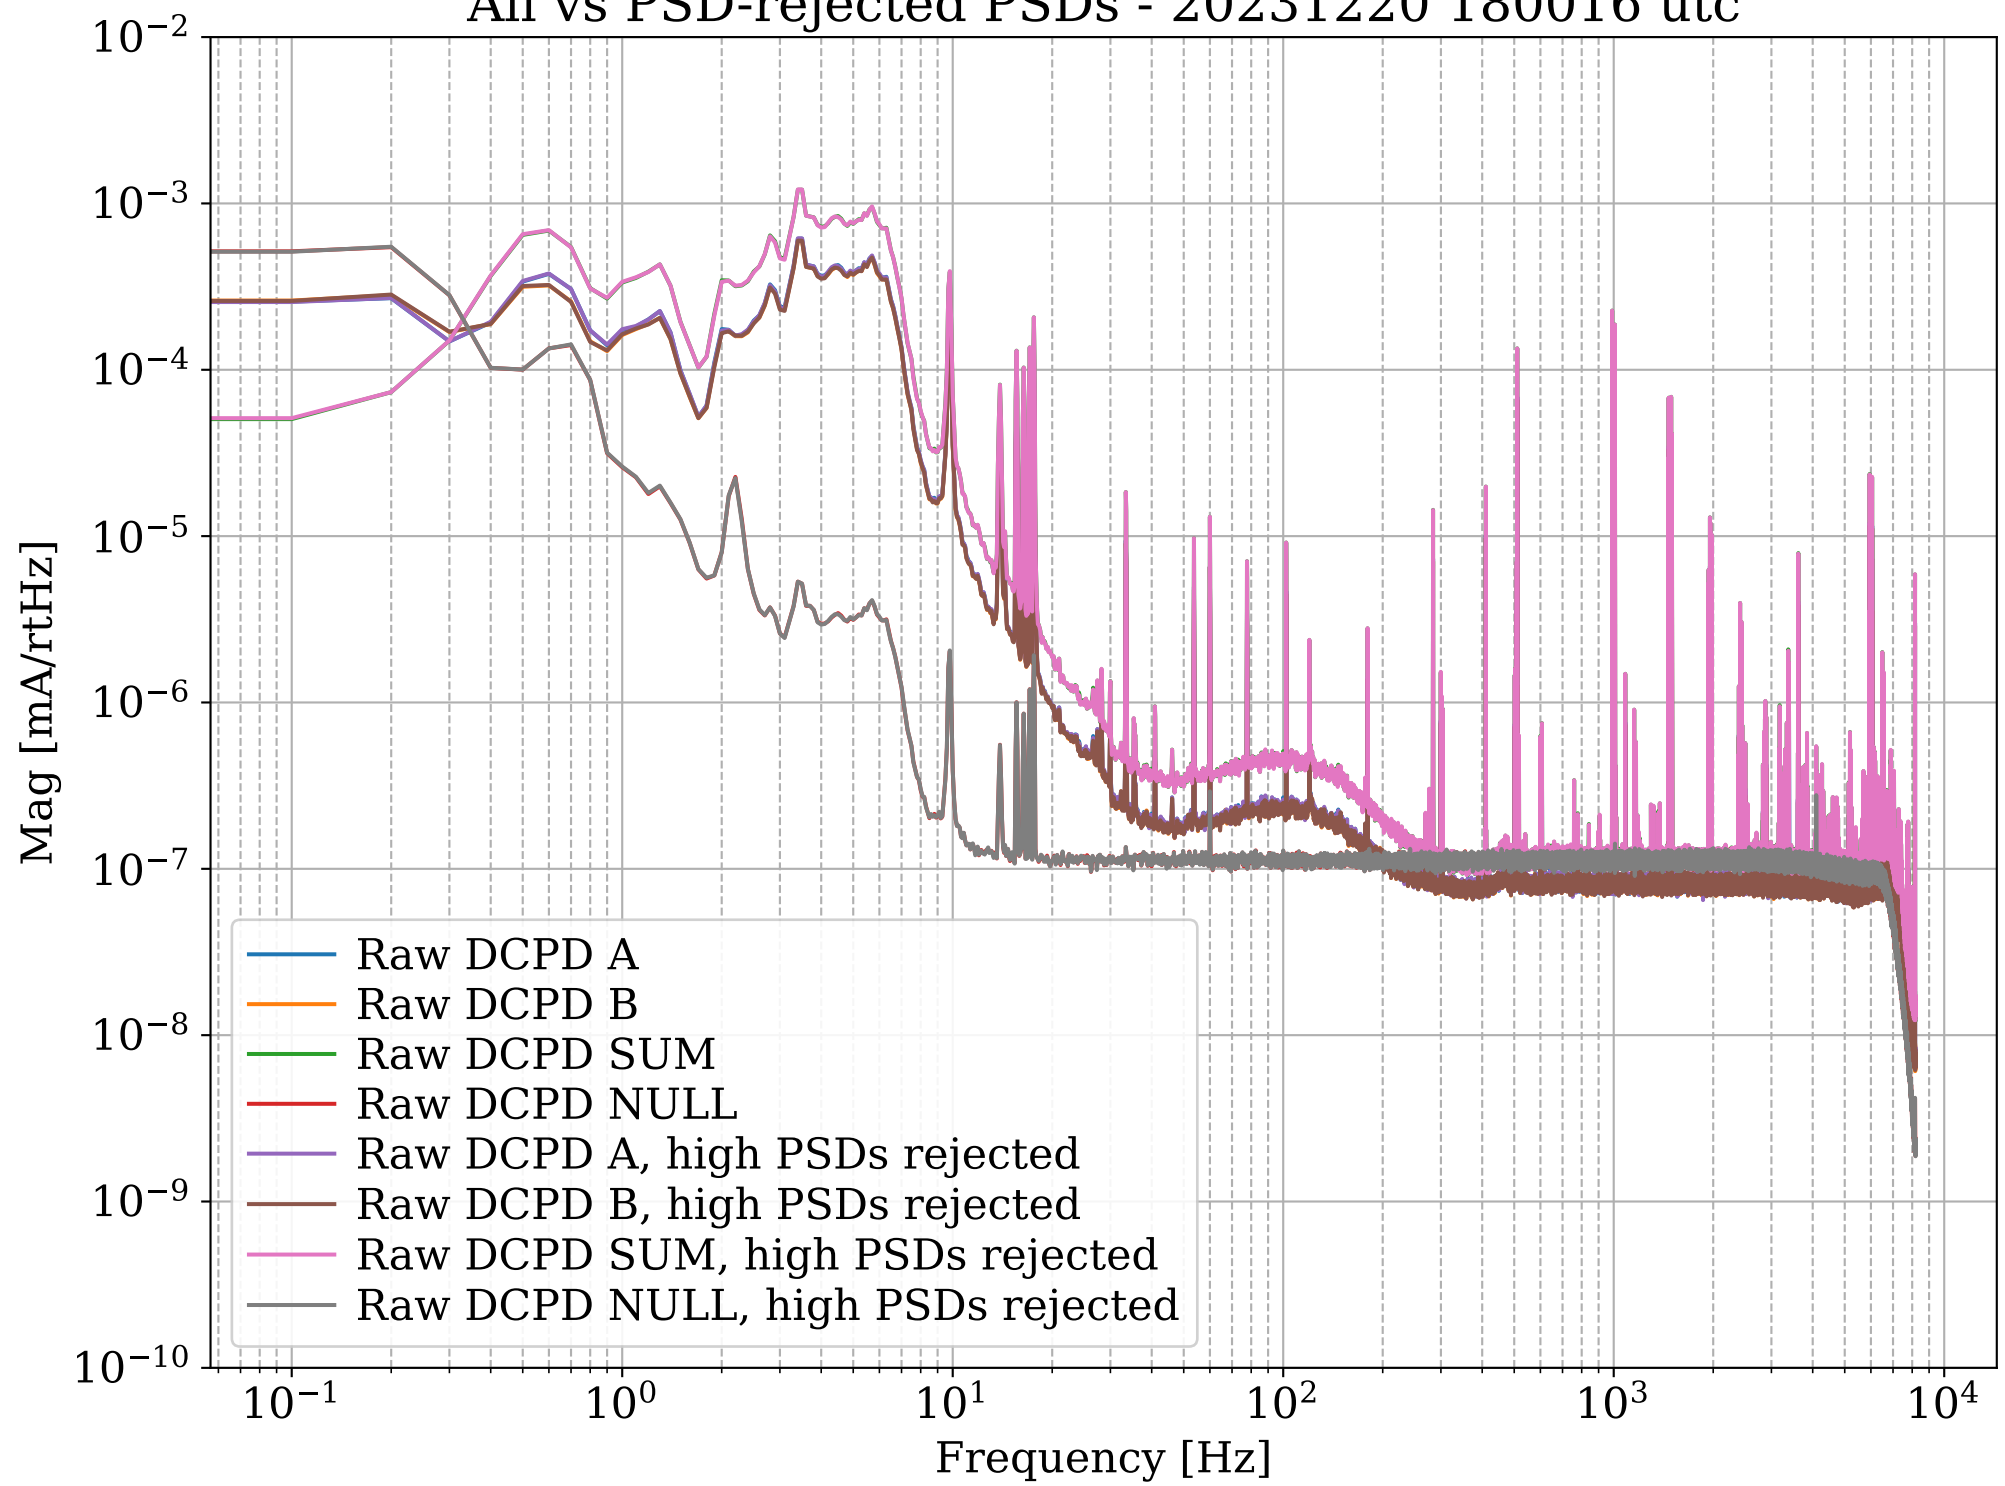

DARM Sensing TF

— DARM sensing TF

Frequency [Hz]

DARM OLG TF Model

All vs PSD-rejected PSDs - 20231220 180016 utc

Uncalibrated correlated DARM - 20231220 180016 utc

Uncalibrated correlated DARM - 20231220 180016 utc

Uncalibrated correlated DARM - 20231220 180016 utc

Correlated DARM - 20231220 180016 utc

Correlated DARM - 20231220 180016 utc