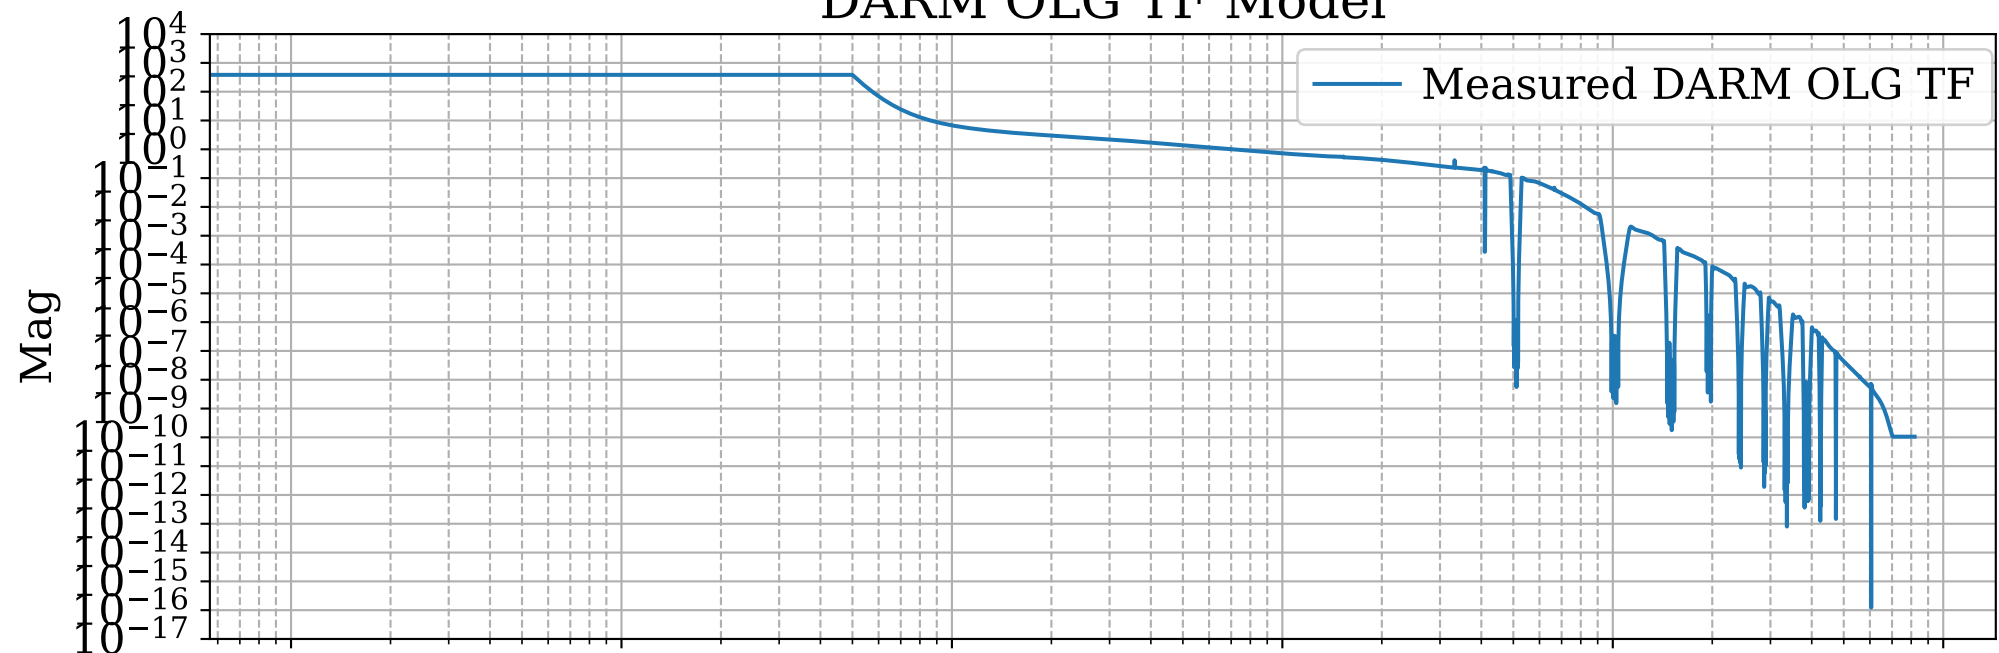

DARM OLG TF Model