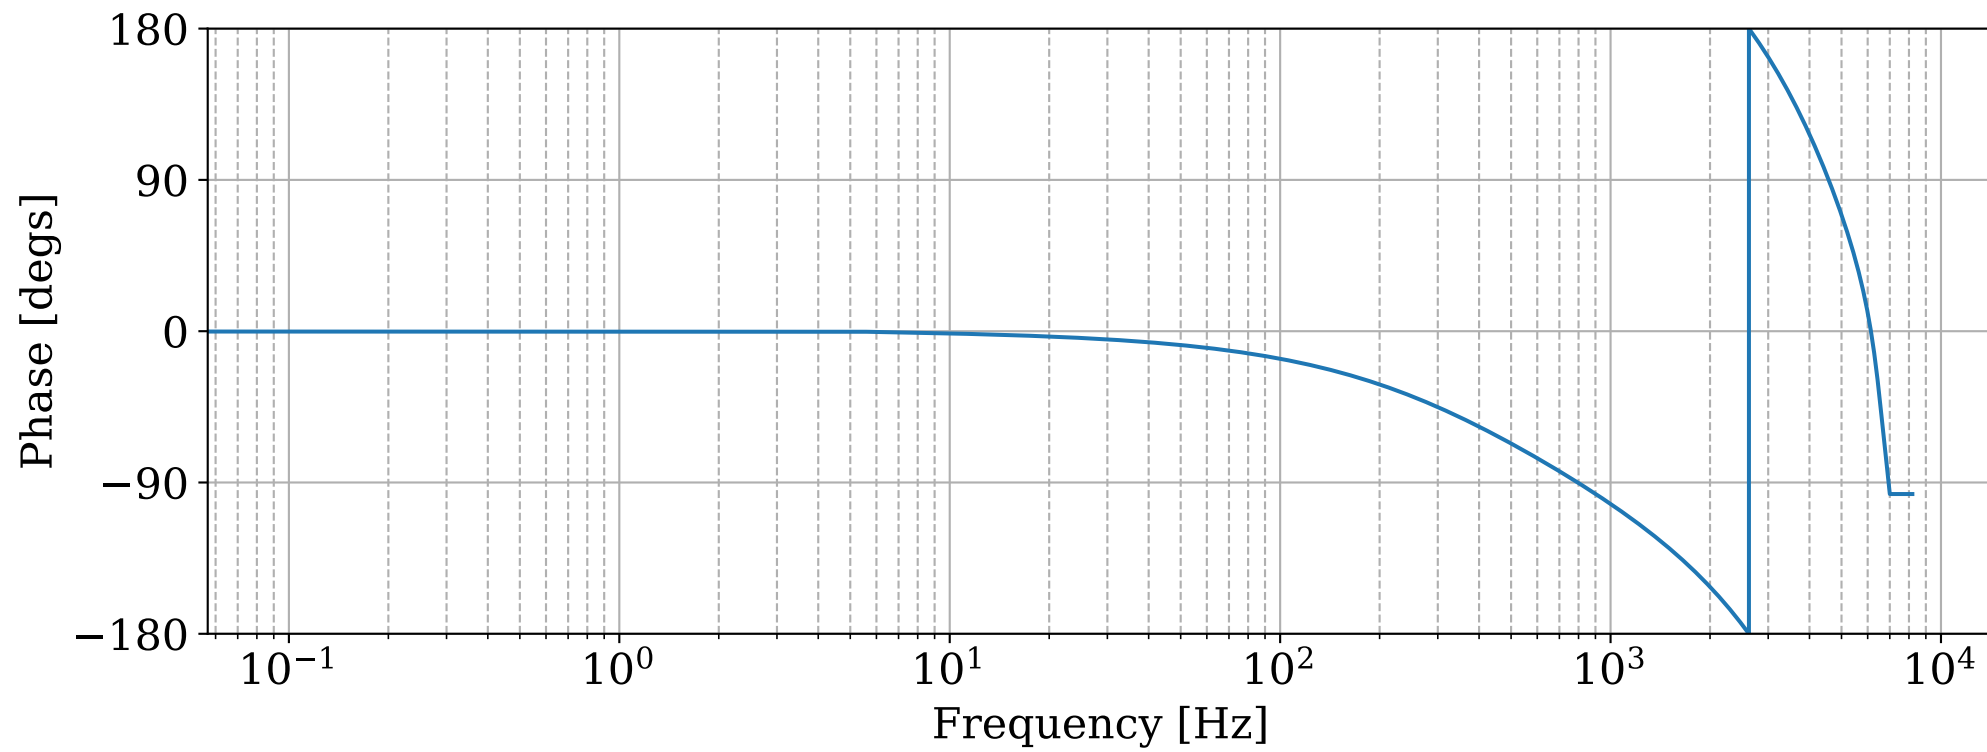

DARM Sensing TF

— DARM sensing TF

Frequency [Hz]

DARM OLG TF Model

All vs PSD-rejected PSDs - 20231220 180016 utc

Uncalibrated correlated DARM - 20231220 180016 utc

Uncalibrated correlated DARM - 20231220 180016 utc

Uncalibrated correlated DARM - 20231220 180016 utc

Correlated DARM - 20231220 180016 utc

Correlated DARM - 20231220 180016 utc