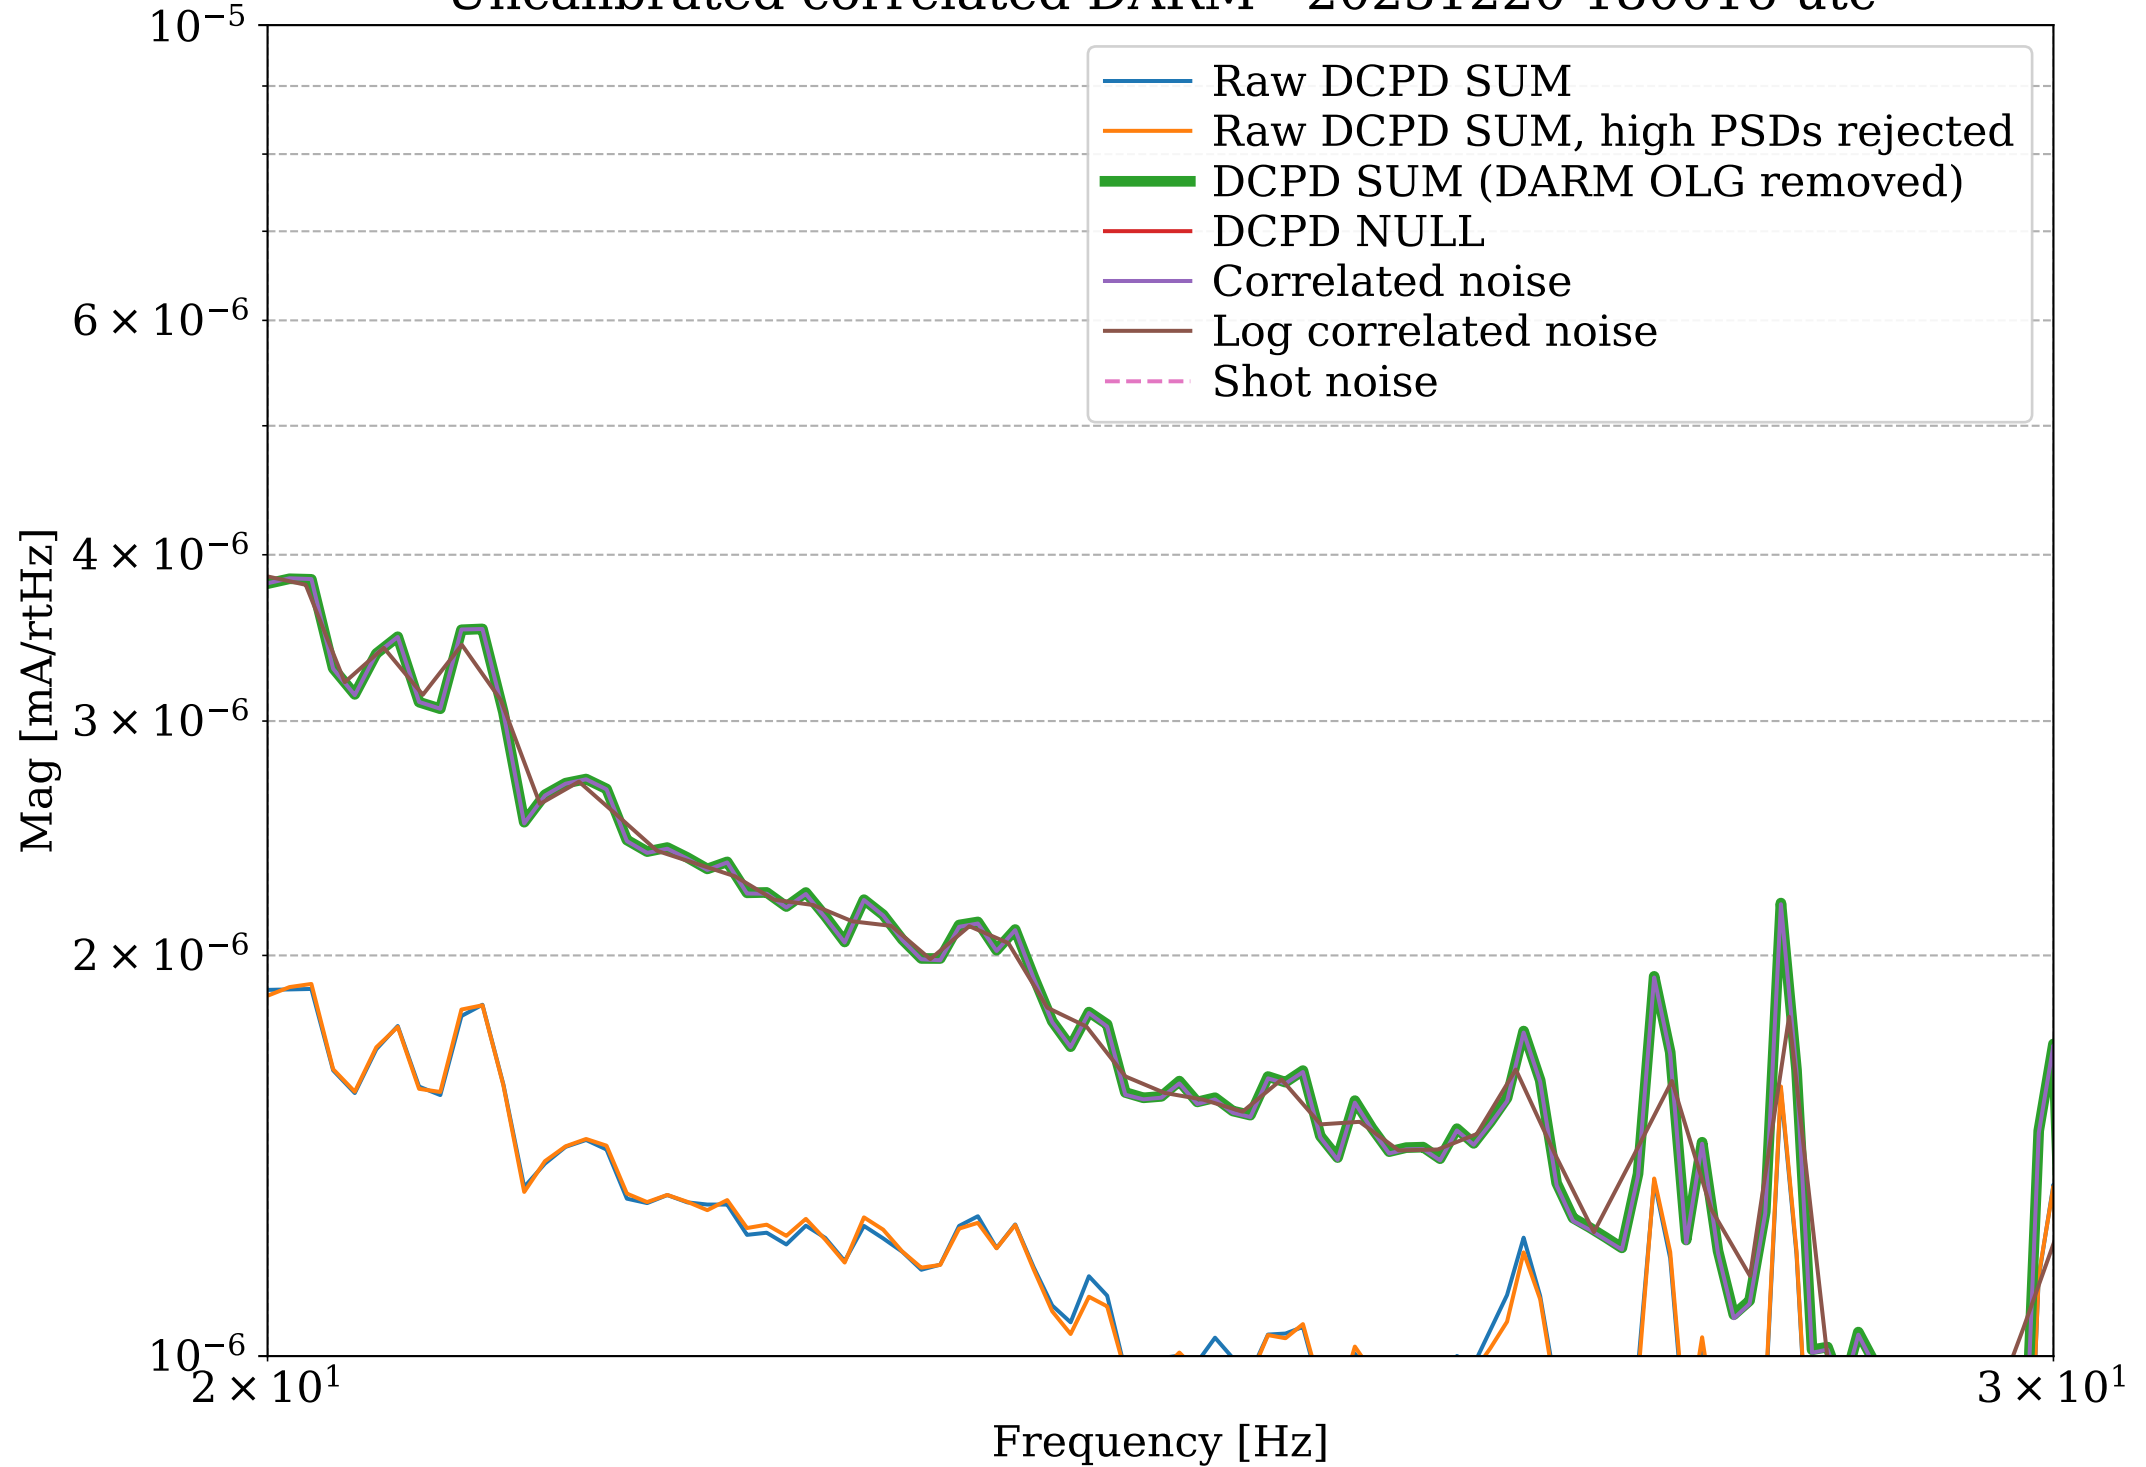

DARM Sensing TF

— DARM sensing TF

Frequency [Hz]

DARM OLG TF Model

All vs PSD-rejected PSDs - 20231220 180016 utc

Uncalibrated correlated DARM - 20231220 180016 utc

Uncalibrated correlated DARM - 20231220 180016 utc

Uncalibrated correlated DARM - 20231220 180016 utc

Correlated DARM - 20231220 180016 utc

Correlated DARM - 20231220 180016 utc