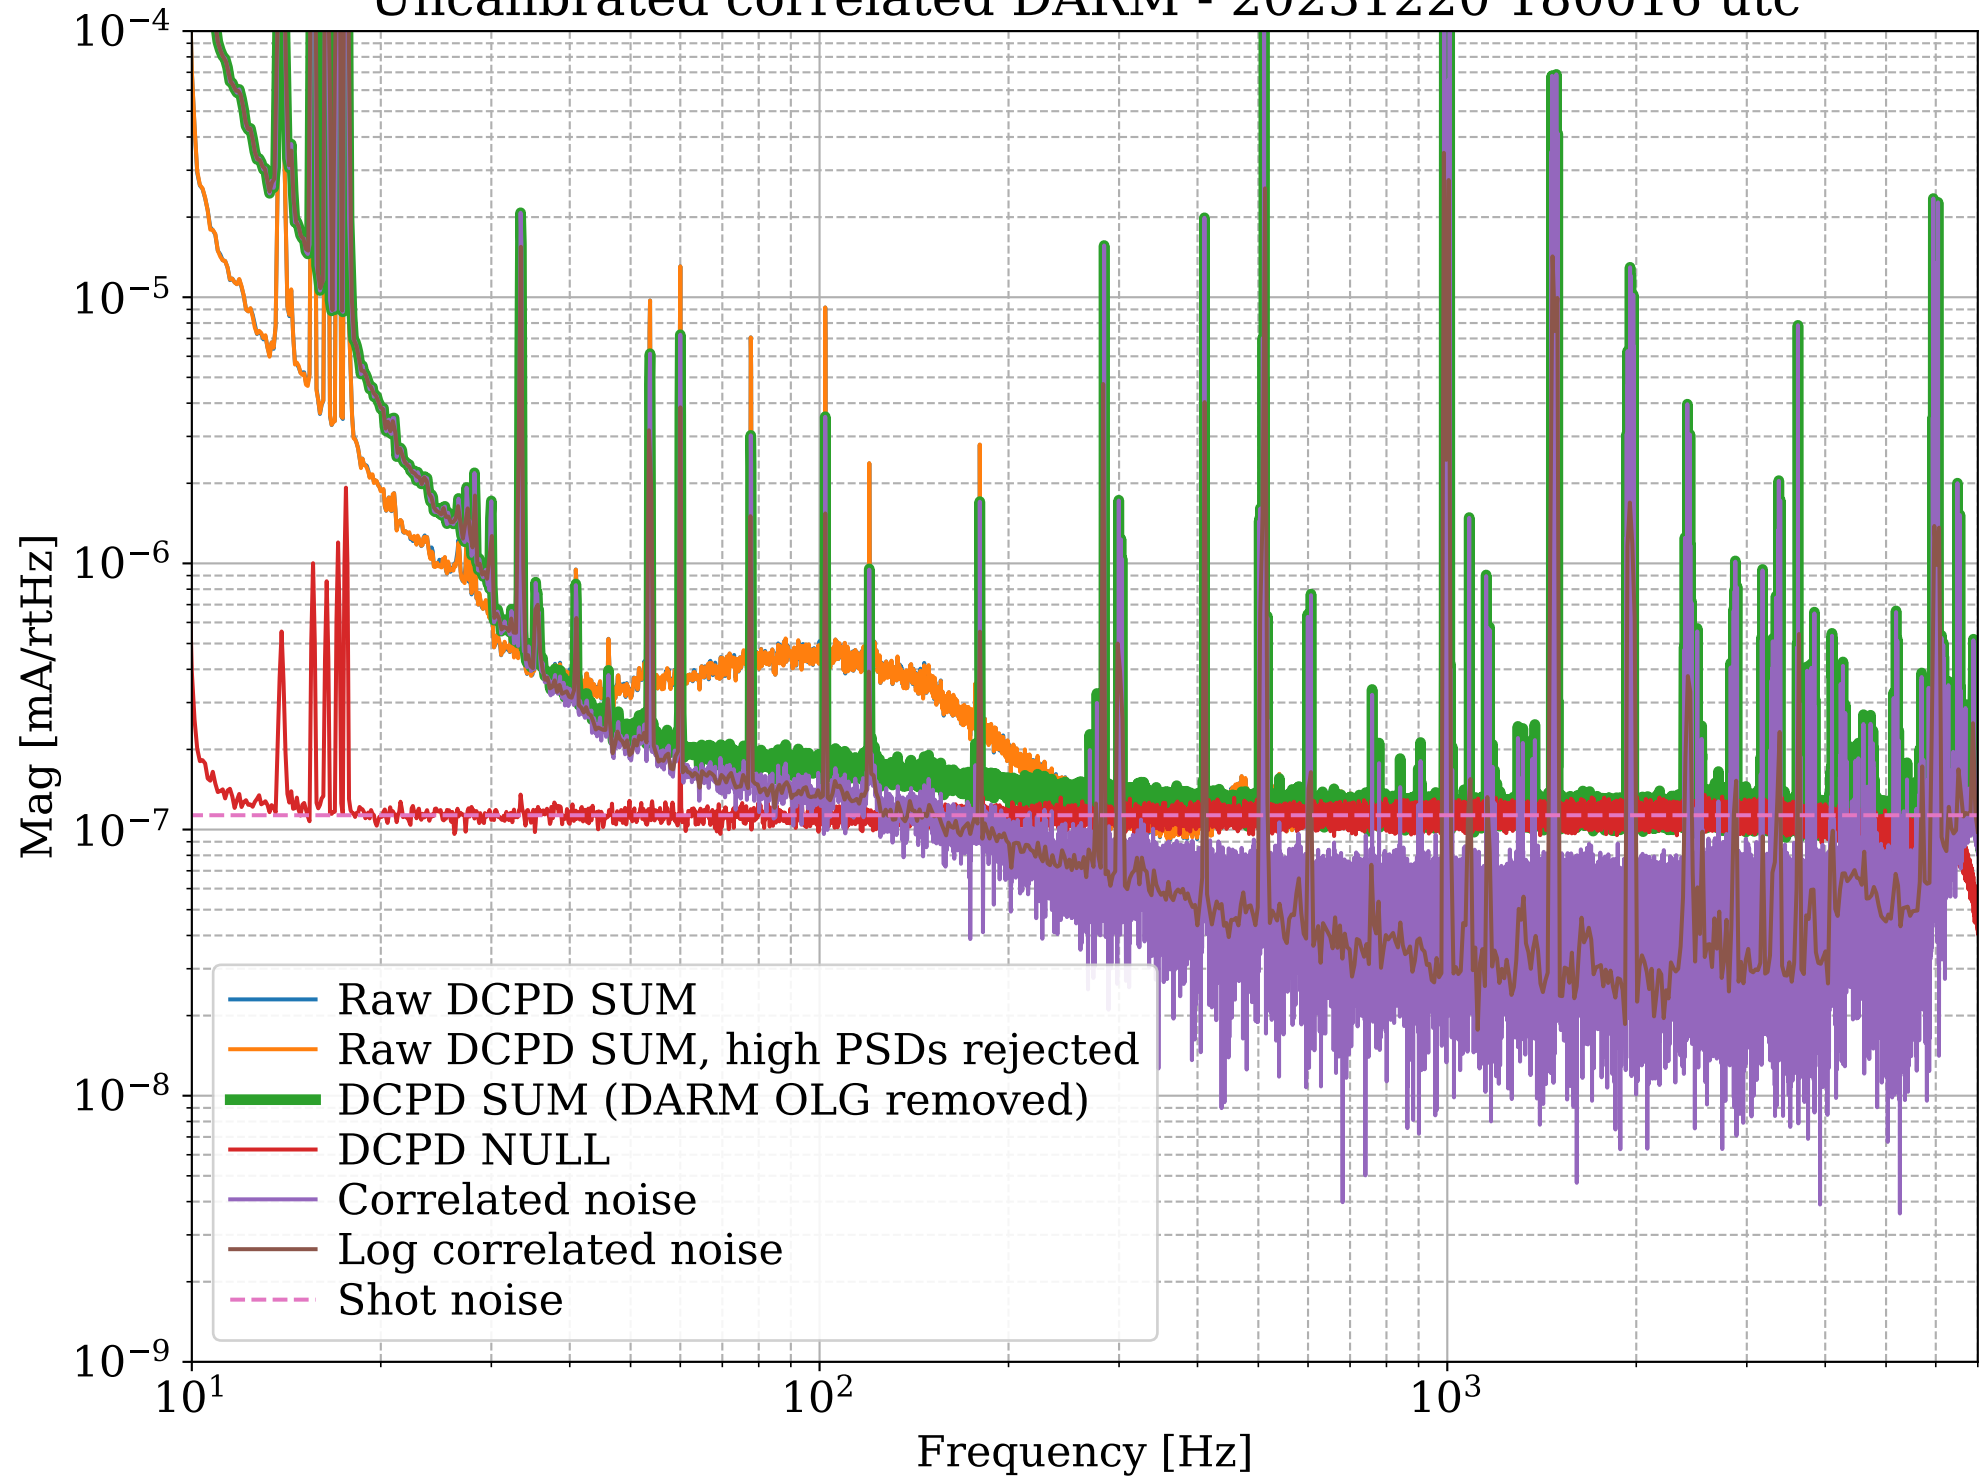

DARM Sensing TF

— DARM sensing TF

Frequency [Hz]

DARM OLG TF Model

All vs PSD-rejected PSDs - 20231220 180016 utc

Uncalibrated correlated DARM - 20231220 180016 utc

Uncalibrated correlated DARM - 20231220 180016 utc

Uncalibrated correlated DARM - 20231220 180016 utc

Correlated DARM - 20231220 180016 utc

Correlated DARM - 20231220 180016 utc