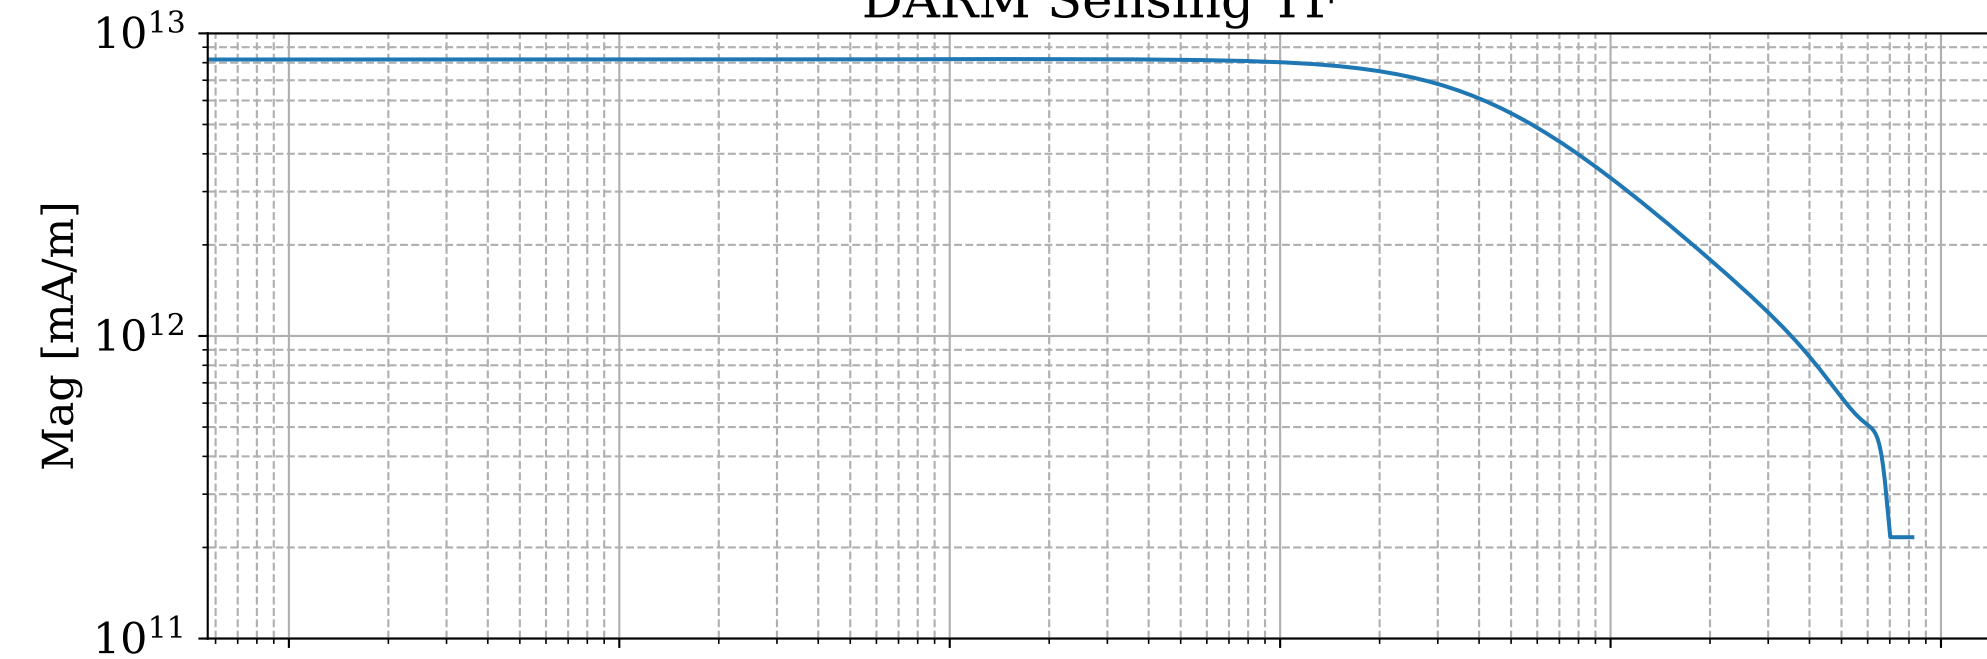

DARM Sensing TF

— DARM sensing TF