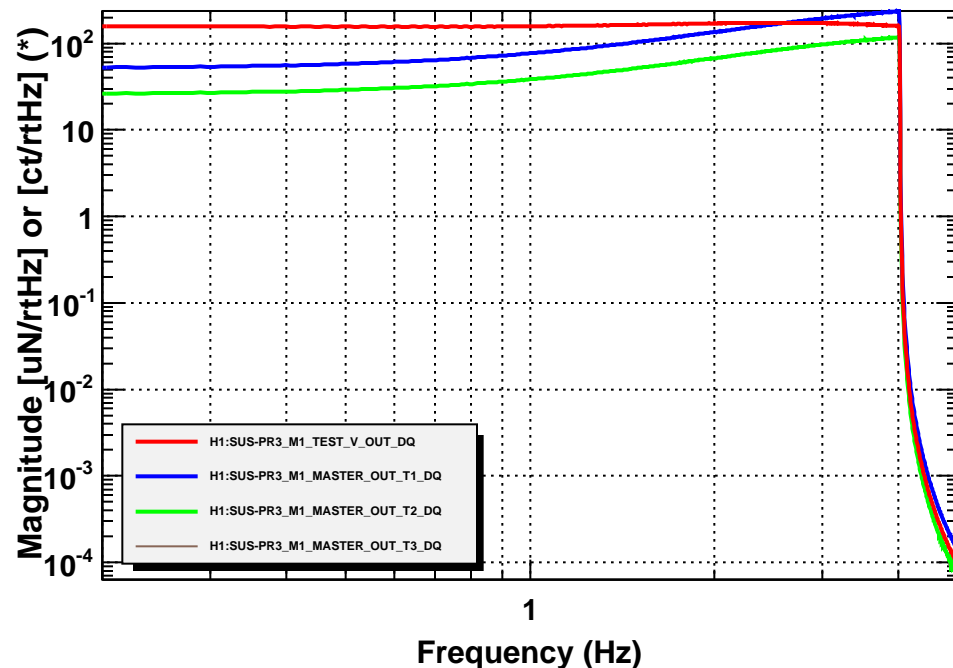

Time series

Amplitude Spectral Density

Time series

Transfer function

T0=04/09/2013 18:43:14.800781 Avg=1

T0=04/09/2013 18:36:38

Avg=10

BW=0.0117187

Time series

Time series

Amplitude Spectral Density

Amplitude Spectral Density

T0=04/09/2013 18:36:38

Avg=10

BW=0.0117187

T0=04/09/2013 18:36:38

Avg=10

BW=0.0117187

Coherence

T0=04/09/2013 18:36:38

Avg=10

BW=0.0117187