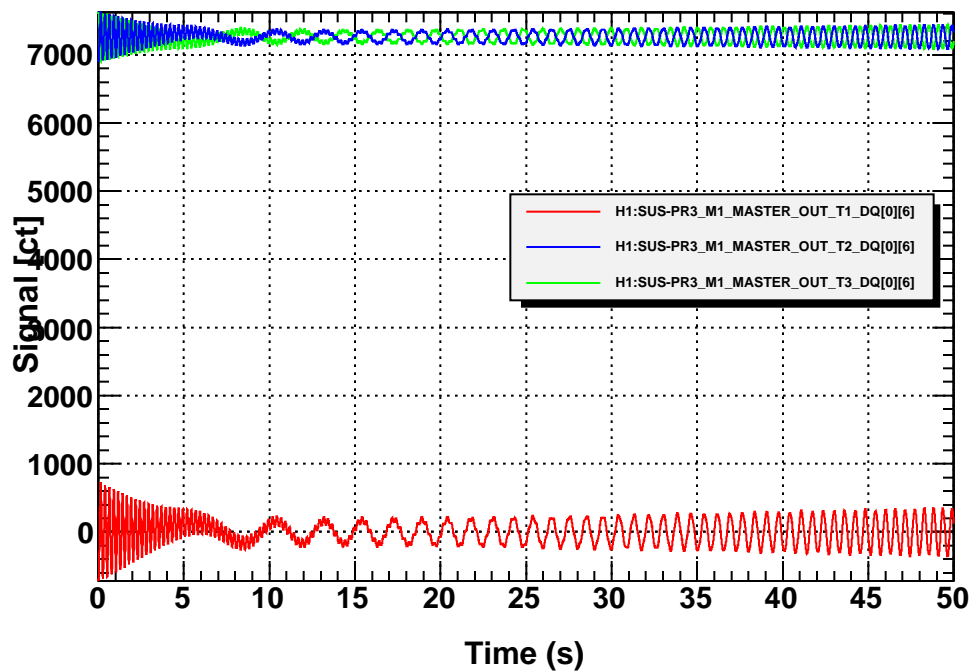

Time series

Amplitude Spectral Density

Time series

Transfer function

T0=04/09/2013 18:43:14.800781 Avg=1

T0=04/09/2013 18:36:38

Avg=10

BW=0.0117187

Time series

Time series

Amplitude Spectral Density

Amplitude Spectral Density

T0=04/09/2013 18:36:38

Avg=10

BW=0.0117187

T0=04/09/2013 18:36:38

Avg=10

BW=0.0117187

Coherence

T0=04/09/2013 18:36:38

Avg=10

BW=0.0117187