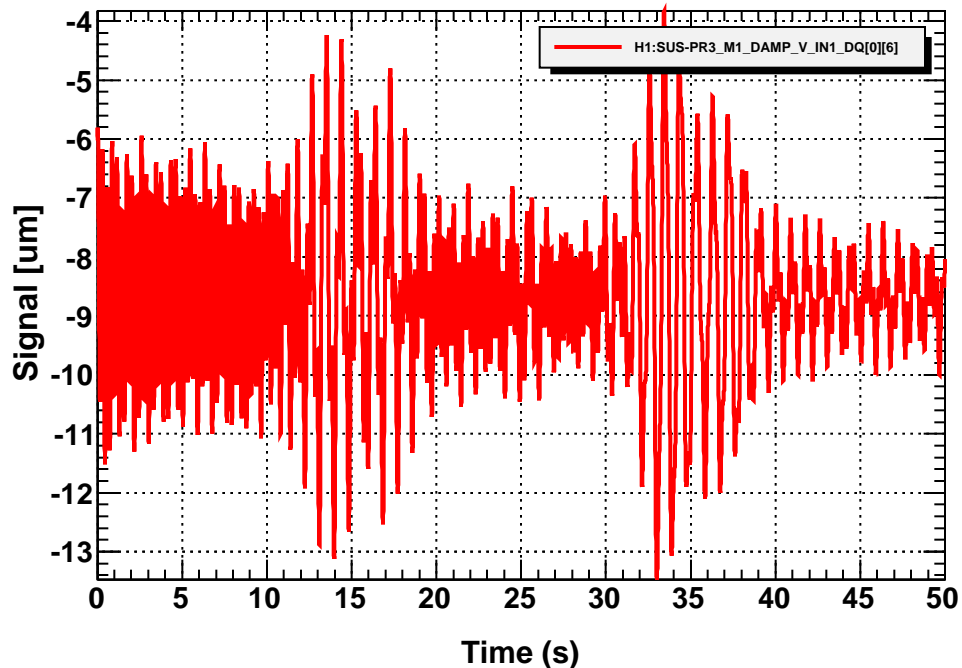

Time series

Amplitude Spectral Density

Time series

Transfer function

T0=04/09/2013 18:43:14.800781 Avg=1

T0=04/09/2013 18:36:38

Avg=10

BW=0.0117187

Time series

Time series

Amplitude Spectral Density

Amplitude Spectral Density

T0=04/09/2013 18:36:38

Avg=10

BW=0.0117187

T0=04/09/2013 18:36:38

Avg=10

BW=0.0117187

Coherence

T0=04/09/2013 18:36:38

Avg=10

BW=0.0117187