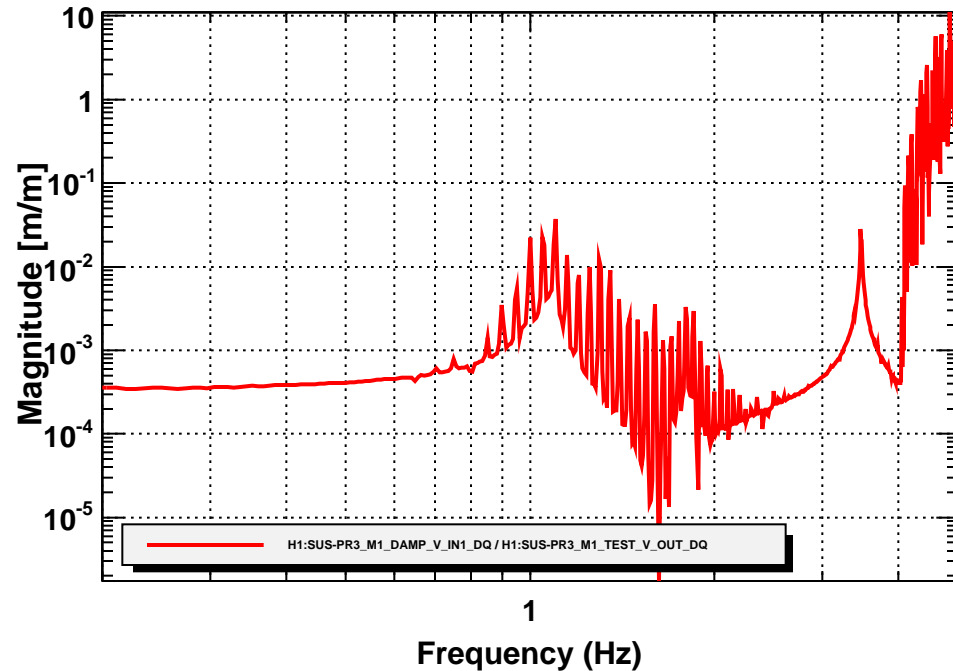

Time series

Amplitude Spectral Density

Time series

Transfer function

T0=04/09/2013 18:43:14.800781 Avg=1

T0=04/09/2013 18:36:38

Avg=10

BW=0.0117187

Time series

Time series

Amplitude Spectral Density

Amplitude Spectral Density

T0=04/09/2013 18:36:38

Avg=10

BW=0.0117187

T0=04/09/2013 18:36:38

Avg=10

BW=0.0117187

Coherence

T0=04/09/2013 18:36:38

Avg=10

BW=0.0117187