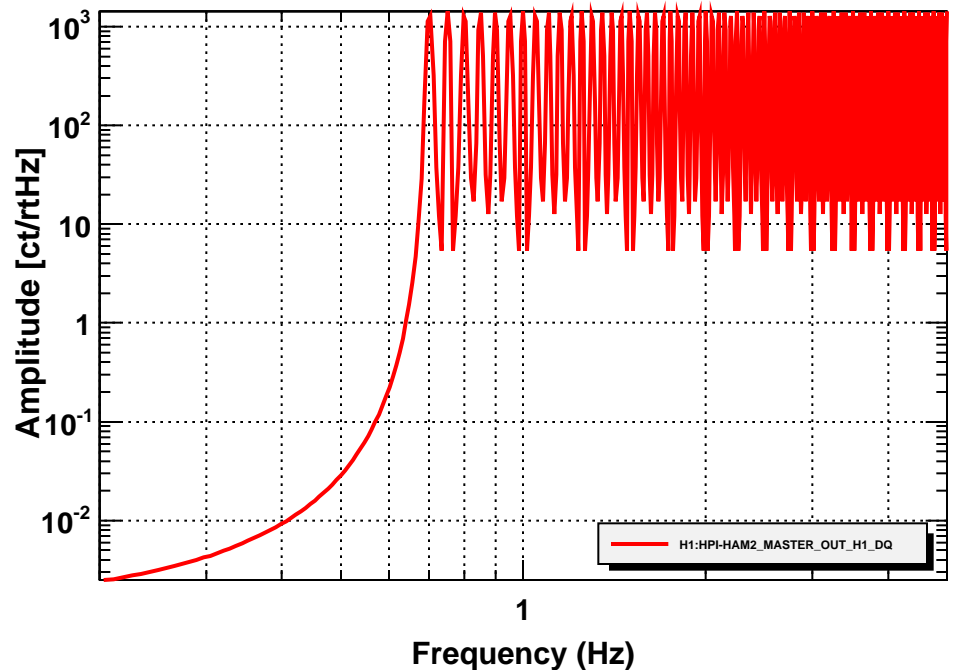

Time series

Amplitude Spectral Density

Time series

Transfer function

T0=04/09/2013 18:43:14.800781 Avg=1

T0=04/09/2013 18:36:38

Avg=10

BW=0.0117187

Time series

Time series

Amplitude Spectral Density

Amplitude Spectral Density

T0=04/09/2013 18:36:38

Avg=10

BW=0.0117187

T0=04/09/2013 18:36:38

Avg=10

BW=0.0117187

Coherence

T0=04/09/2013 18:36:38

Avg=10

BW=0.0117187