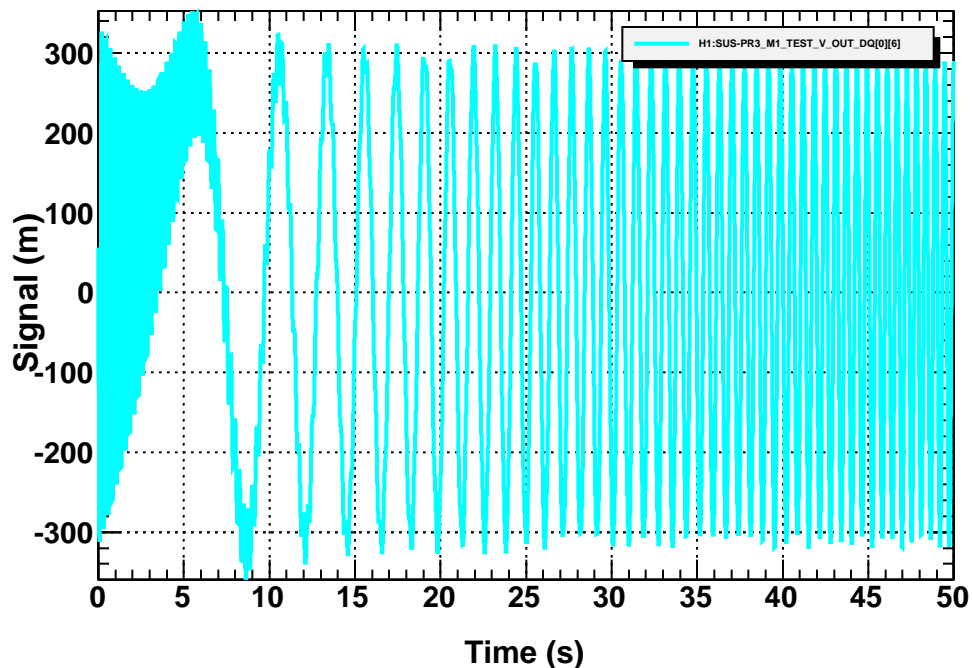

Time series

Amplitude Spectral Density

Time series

Transfer function

T0=04/09/2013 18:43:14.800781 Avg=1

T0=04/09/2013 18:36:38

Avg=10

BW=0.0117187

Time series

Time series

Amplitude Spectral Density

Amplitude Spectral Density

T0=04/09/2013 18:36:38

Avg=10

BW=0.0117187

T0=04/09/2013 18:36:38

Avg=10

BW=0.0117187

Coherence

T0=04/09/2013 18:36:38

Avg=10

BW=0.0117187