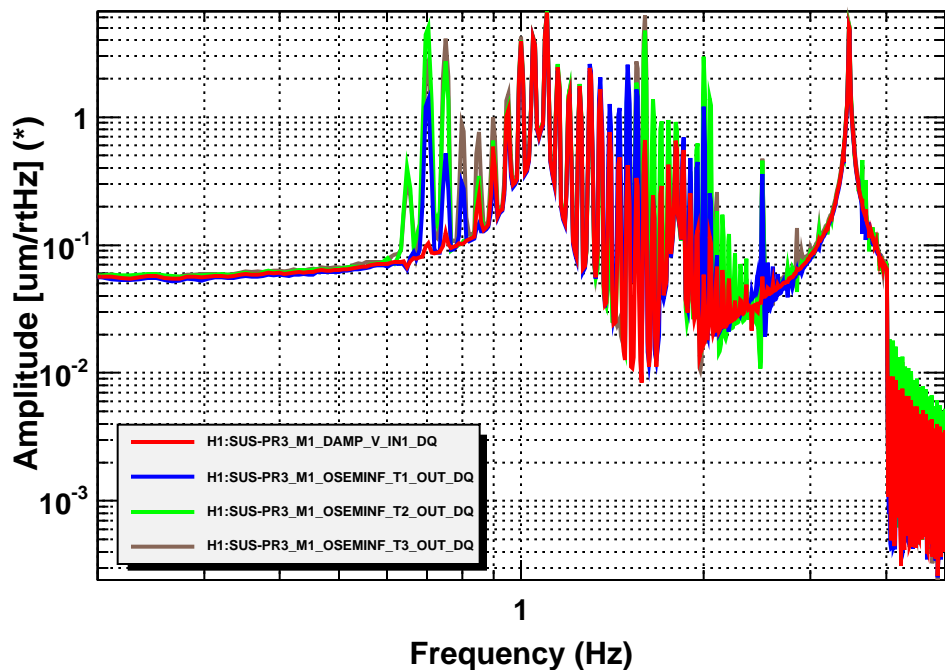

Time series

Amplitude Spectral Density

Time series

Transfer function

T0=04/09/2013 18:43:14.800781 Avg=1

T0=04/09/2013 18:36:38

Avg=10

BW=0.0117187

Time series

Time series

Amplitude Spectral Density

Amplitude Spectral Density

T0=04/09/2013 18:36:38

Avg=10

BW=0.0117187

T0=04/09/2013 18:36:38

Avg=10

BW=0.0117187

Coherence

T0=04/09/2013 18:36:38

Avg=10

BW=0.0117187