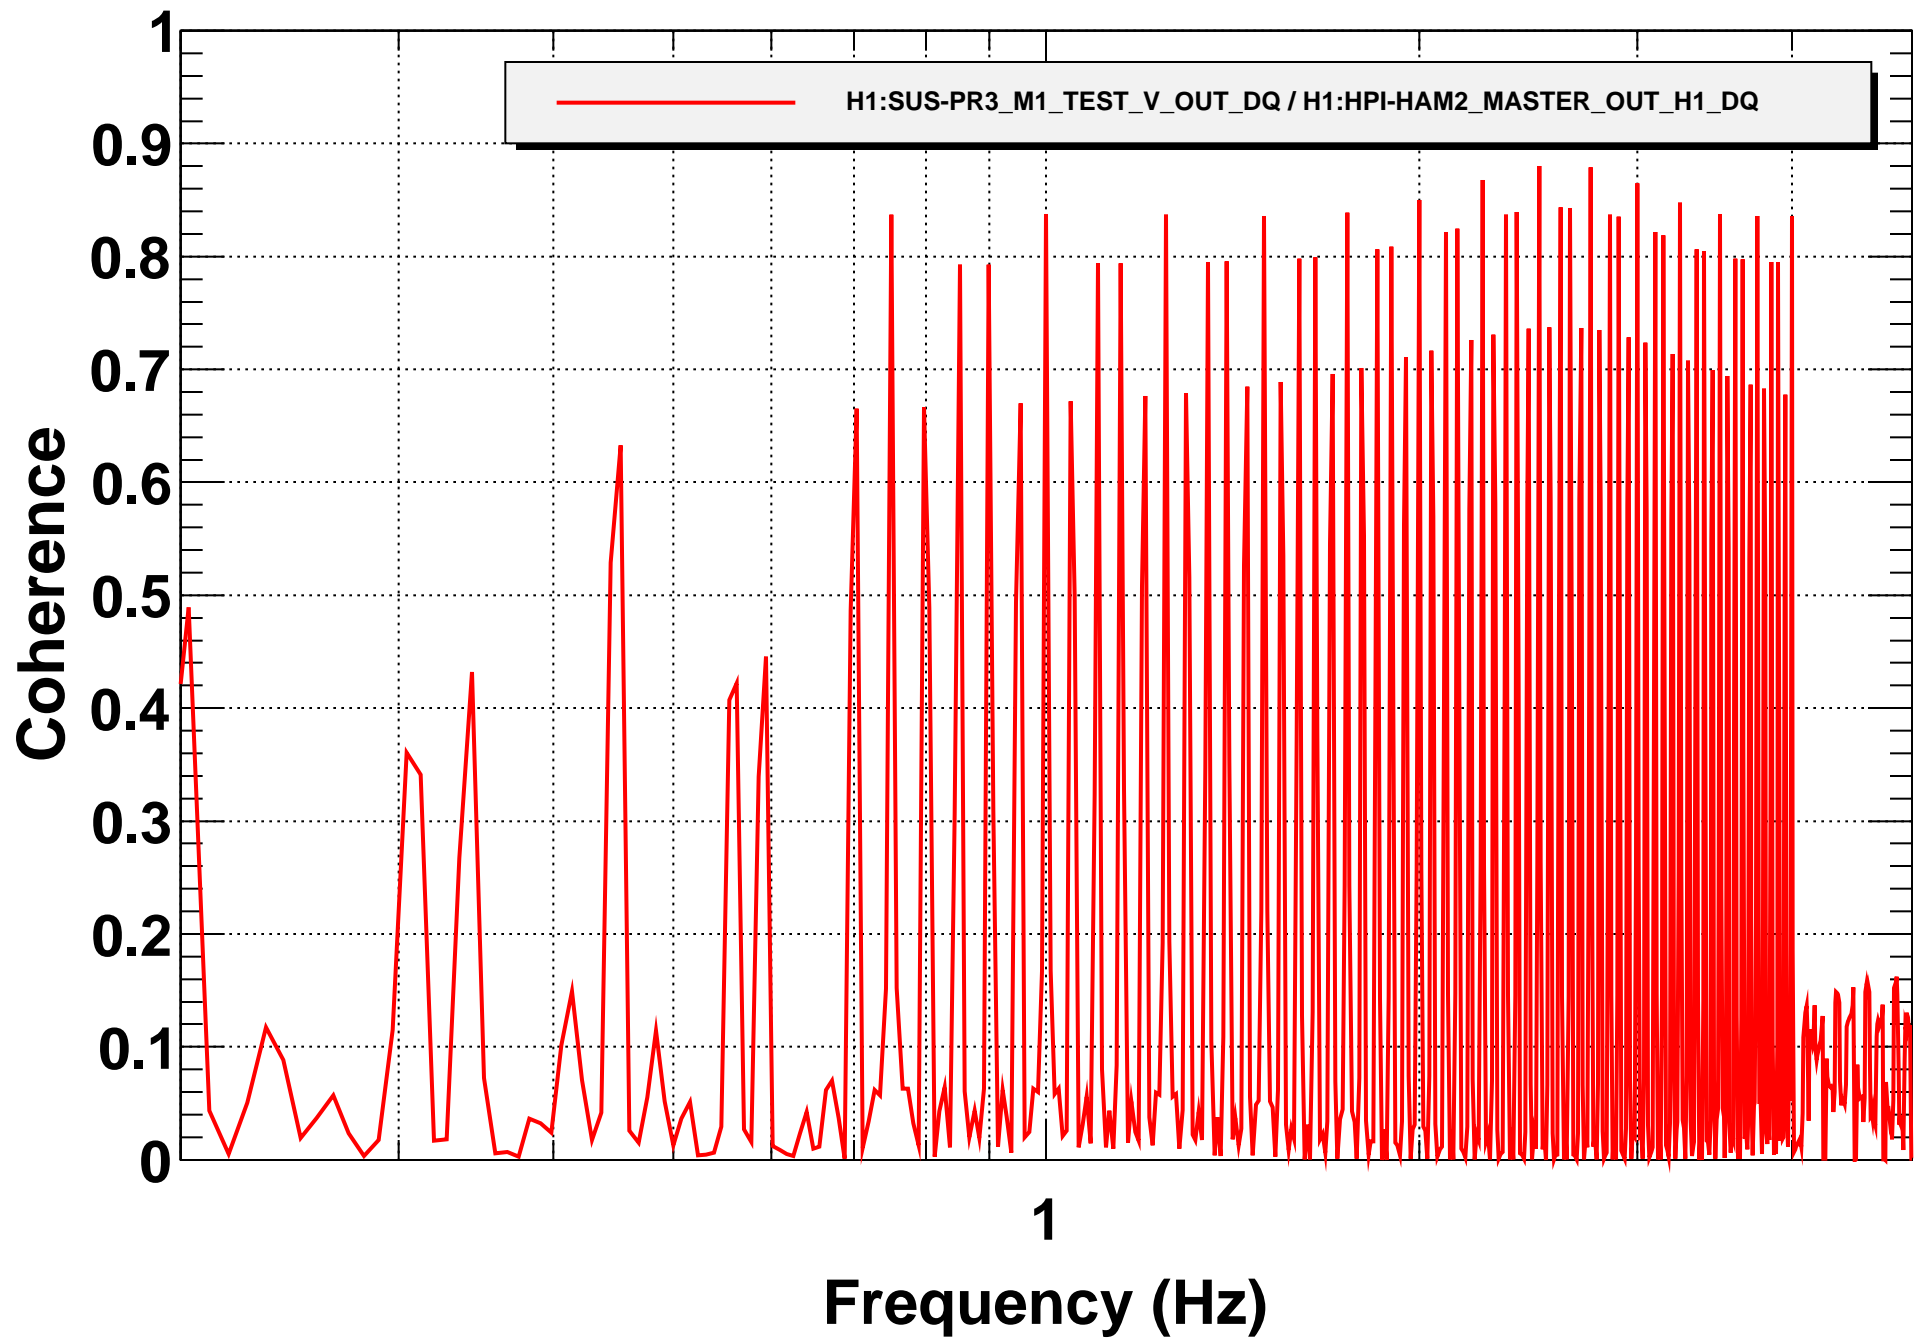

Time series

Amplitude Spectral Density

Time series

Transfer function

T0=04/09/2013 18:43:14.800781 Avg=1

T0=04/09/2013 18:36:38

Avg=10

BW=0.0117187

Time series

Time series

Amplitude Spectral Density

Amplitude Spectral Density

T0=04/09/2013 18:36:38

Avg=10

BW=0.0117187

T0=04/09/2013 18:36:38

Avg=10

BW=0.0117187

Coherence

T0=04/09/2013 18:36:38

Avg=10

BW=0.0117187