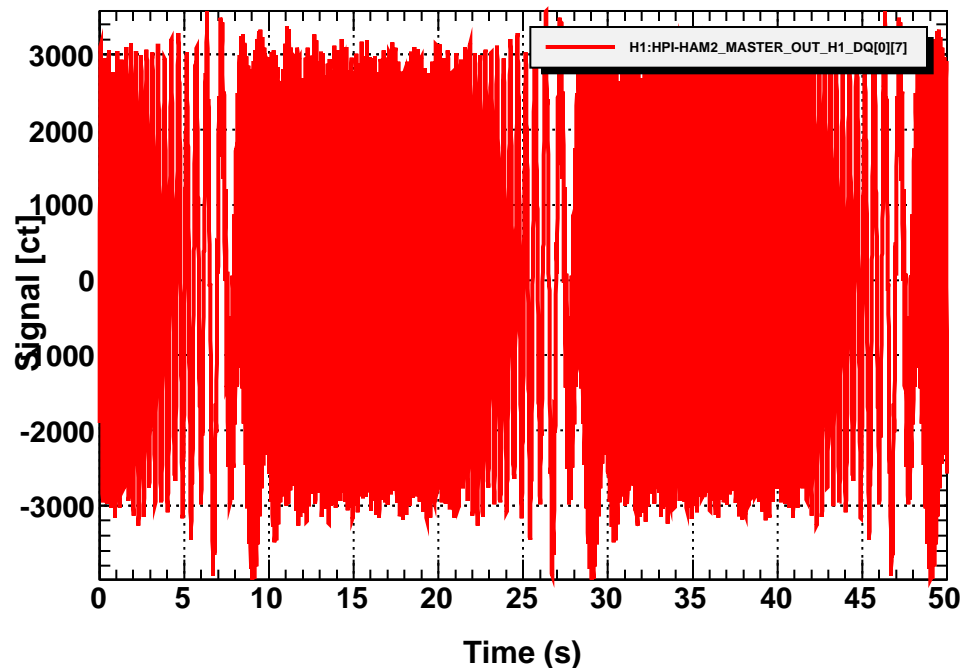

Time series

Amplitude Spectral Density

Time series

Transfer function

T0=04/09/2013 18:43:14.800781 Avg=1

T0=04/09/2013 18:36:38

Avg=10

BW=0.0117187

Time series

Time series

Amplitude Spectral Density

Amplitude Spectral Density

T0=04/09/2013 18:36:38

Avg=10

BW=0.0117187

T0=04/09/2013 18:36:38

Avg=10

BW=0.0117187

Coherence

T0=04/09/2013 18:36:38

Avg=10

BW=0.0117187