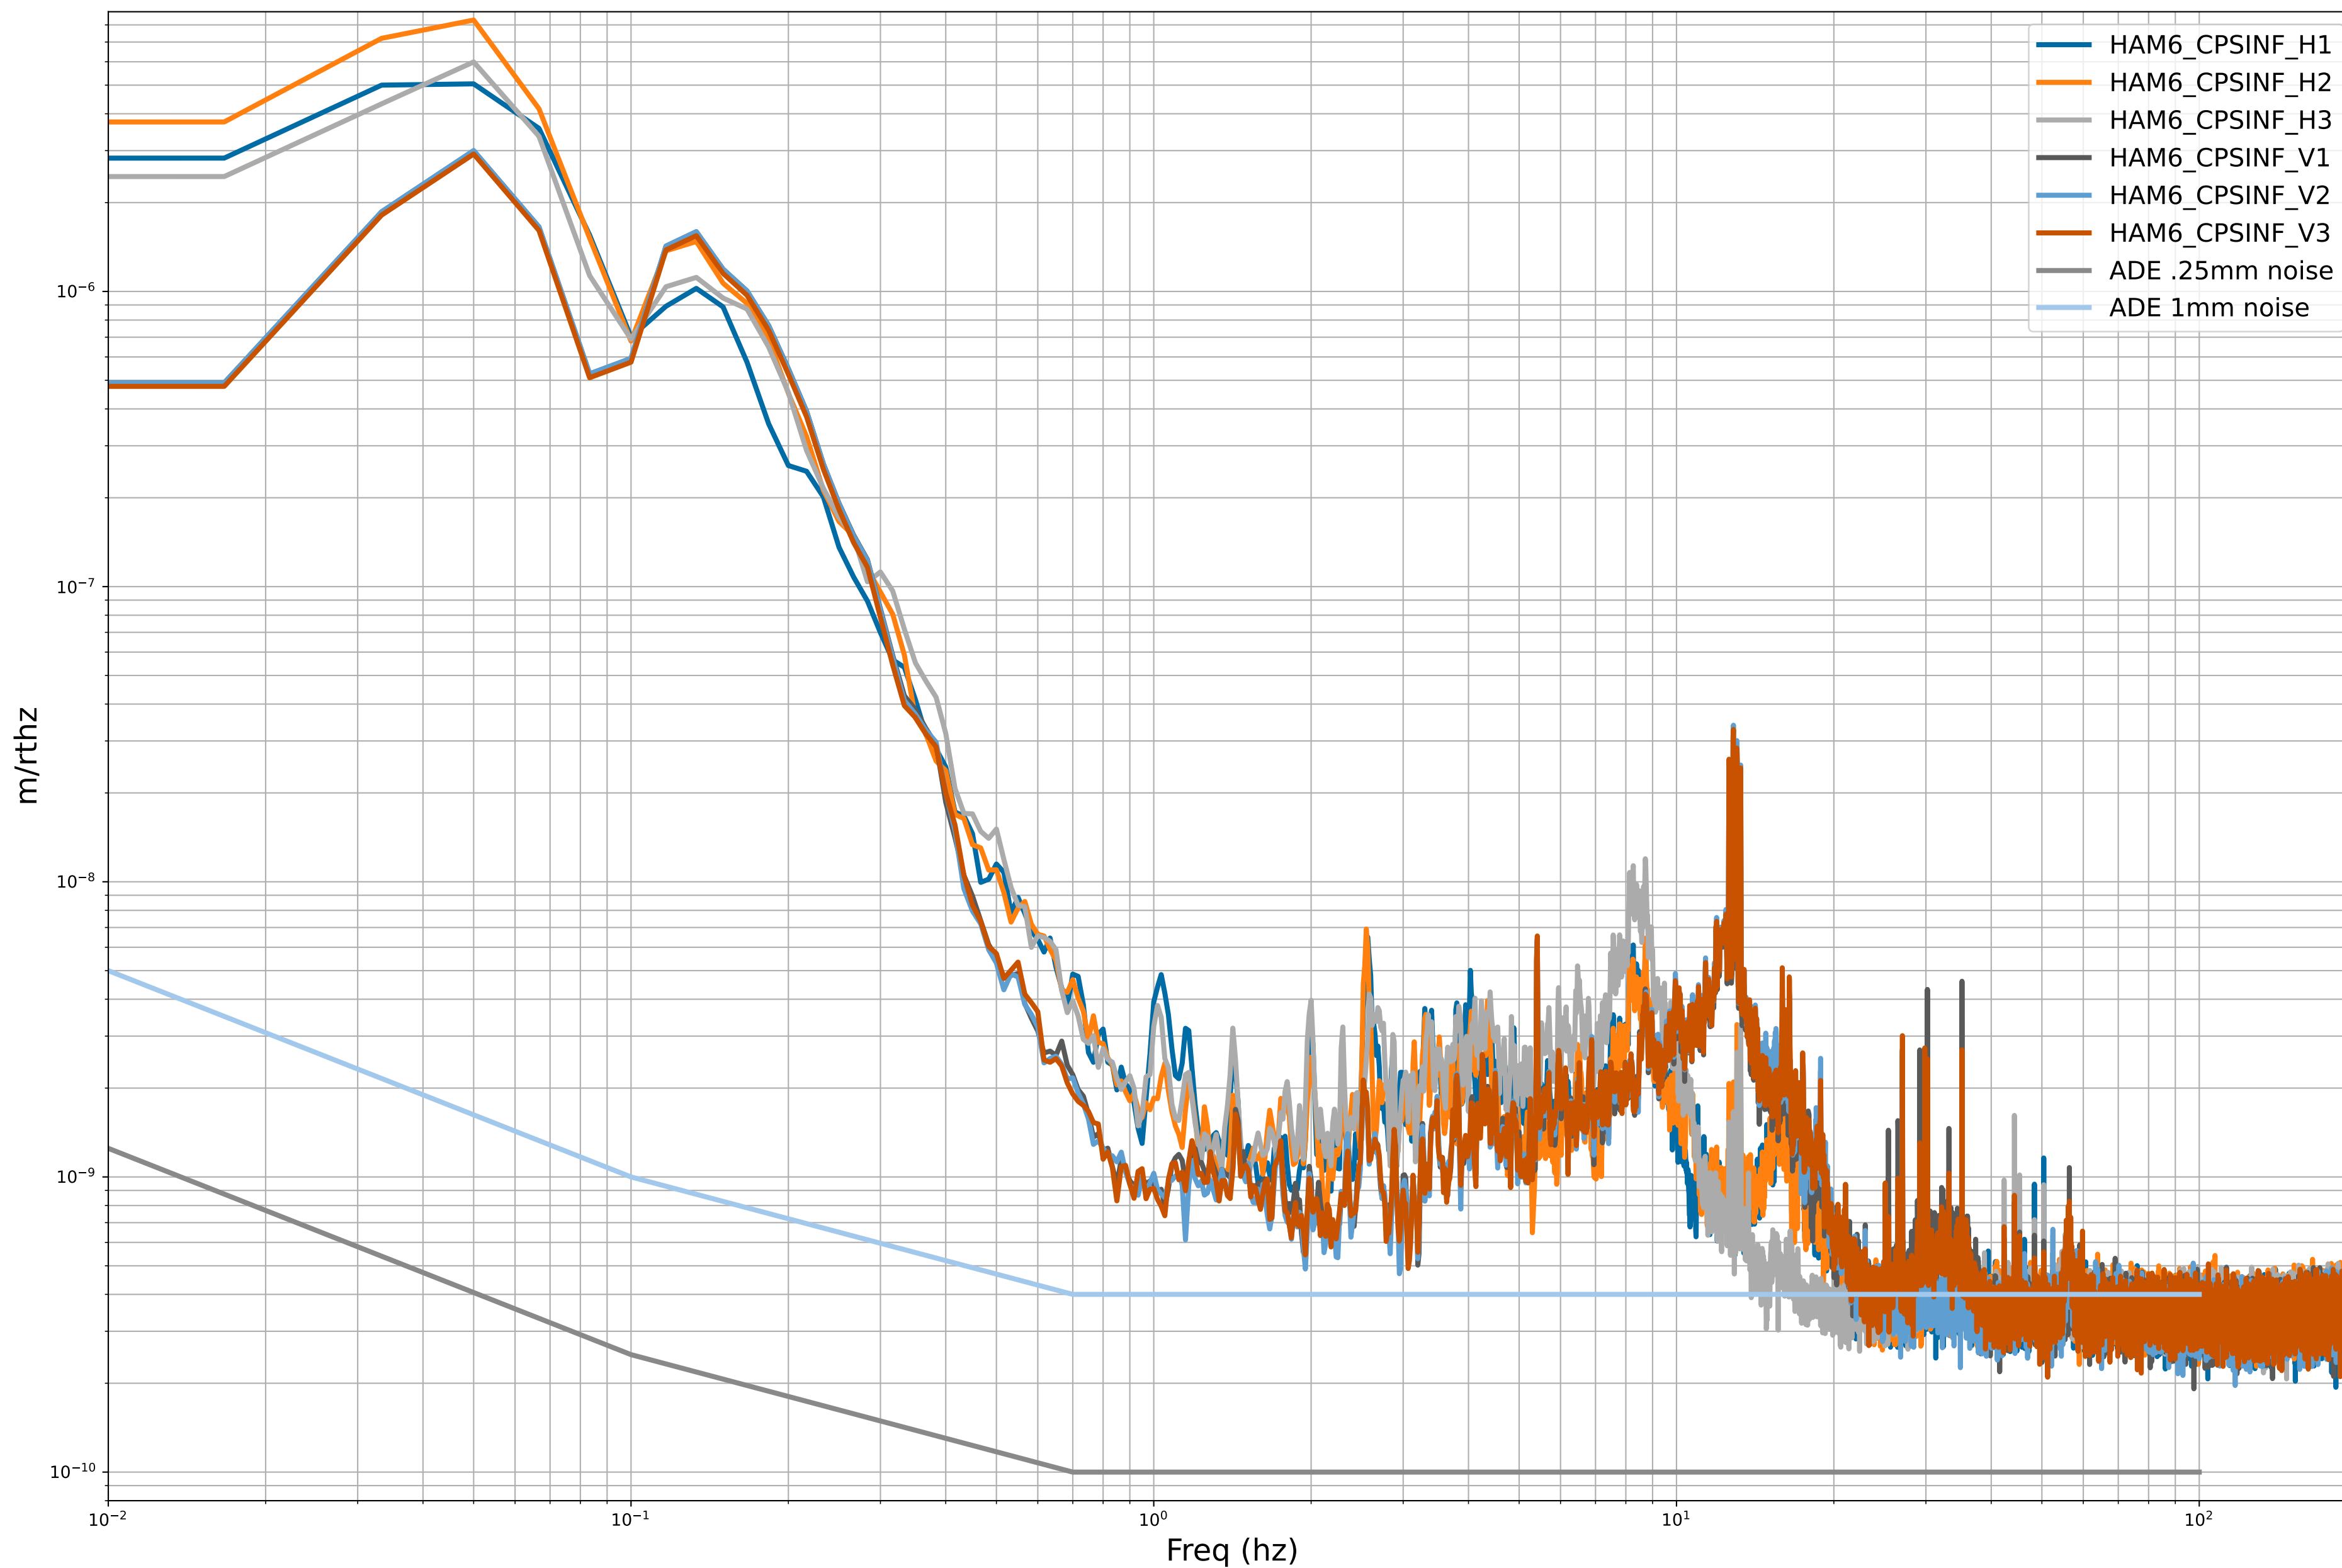

HAM6 CPS Spectra 1395136800 to 1395137400

calibration only >10hz