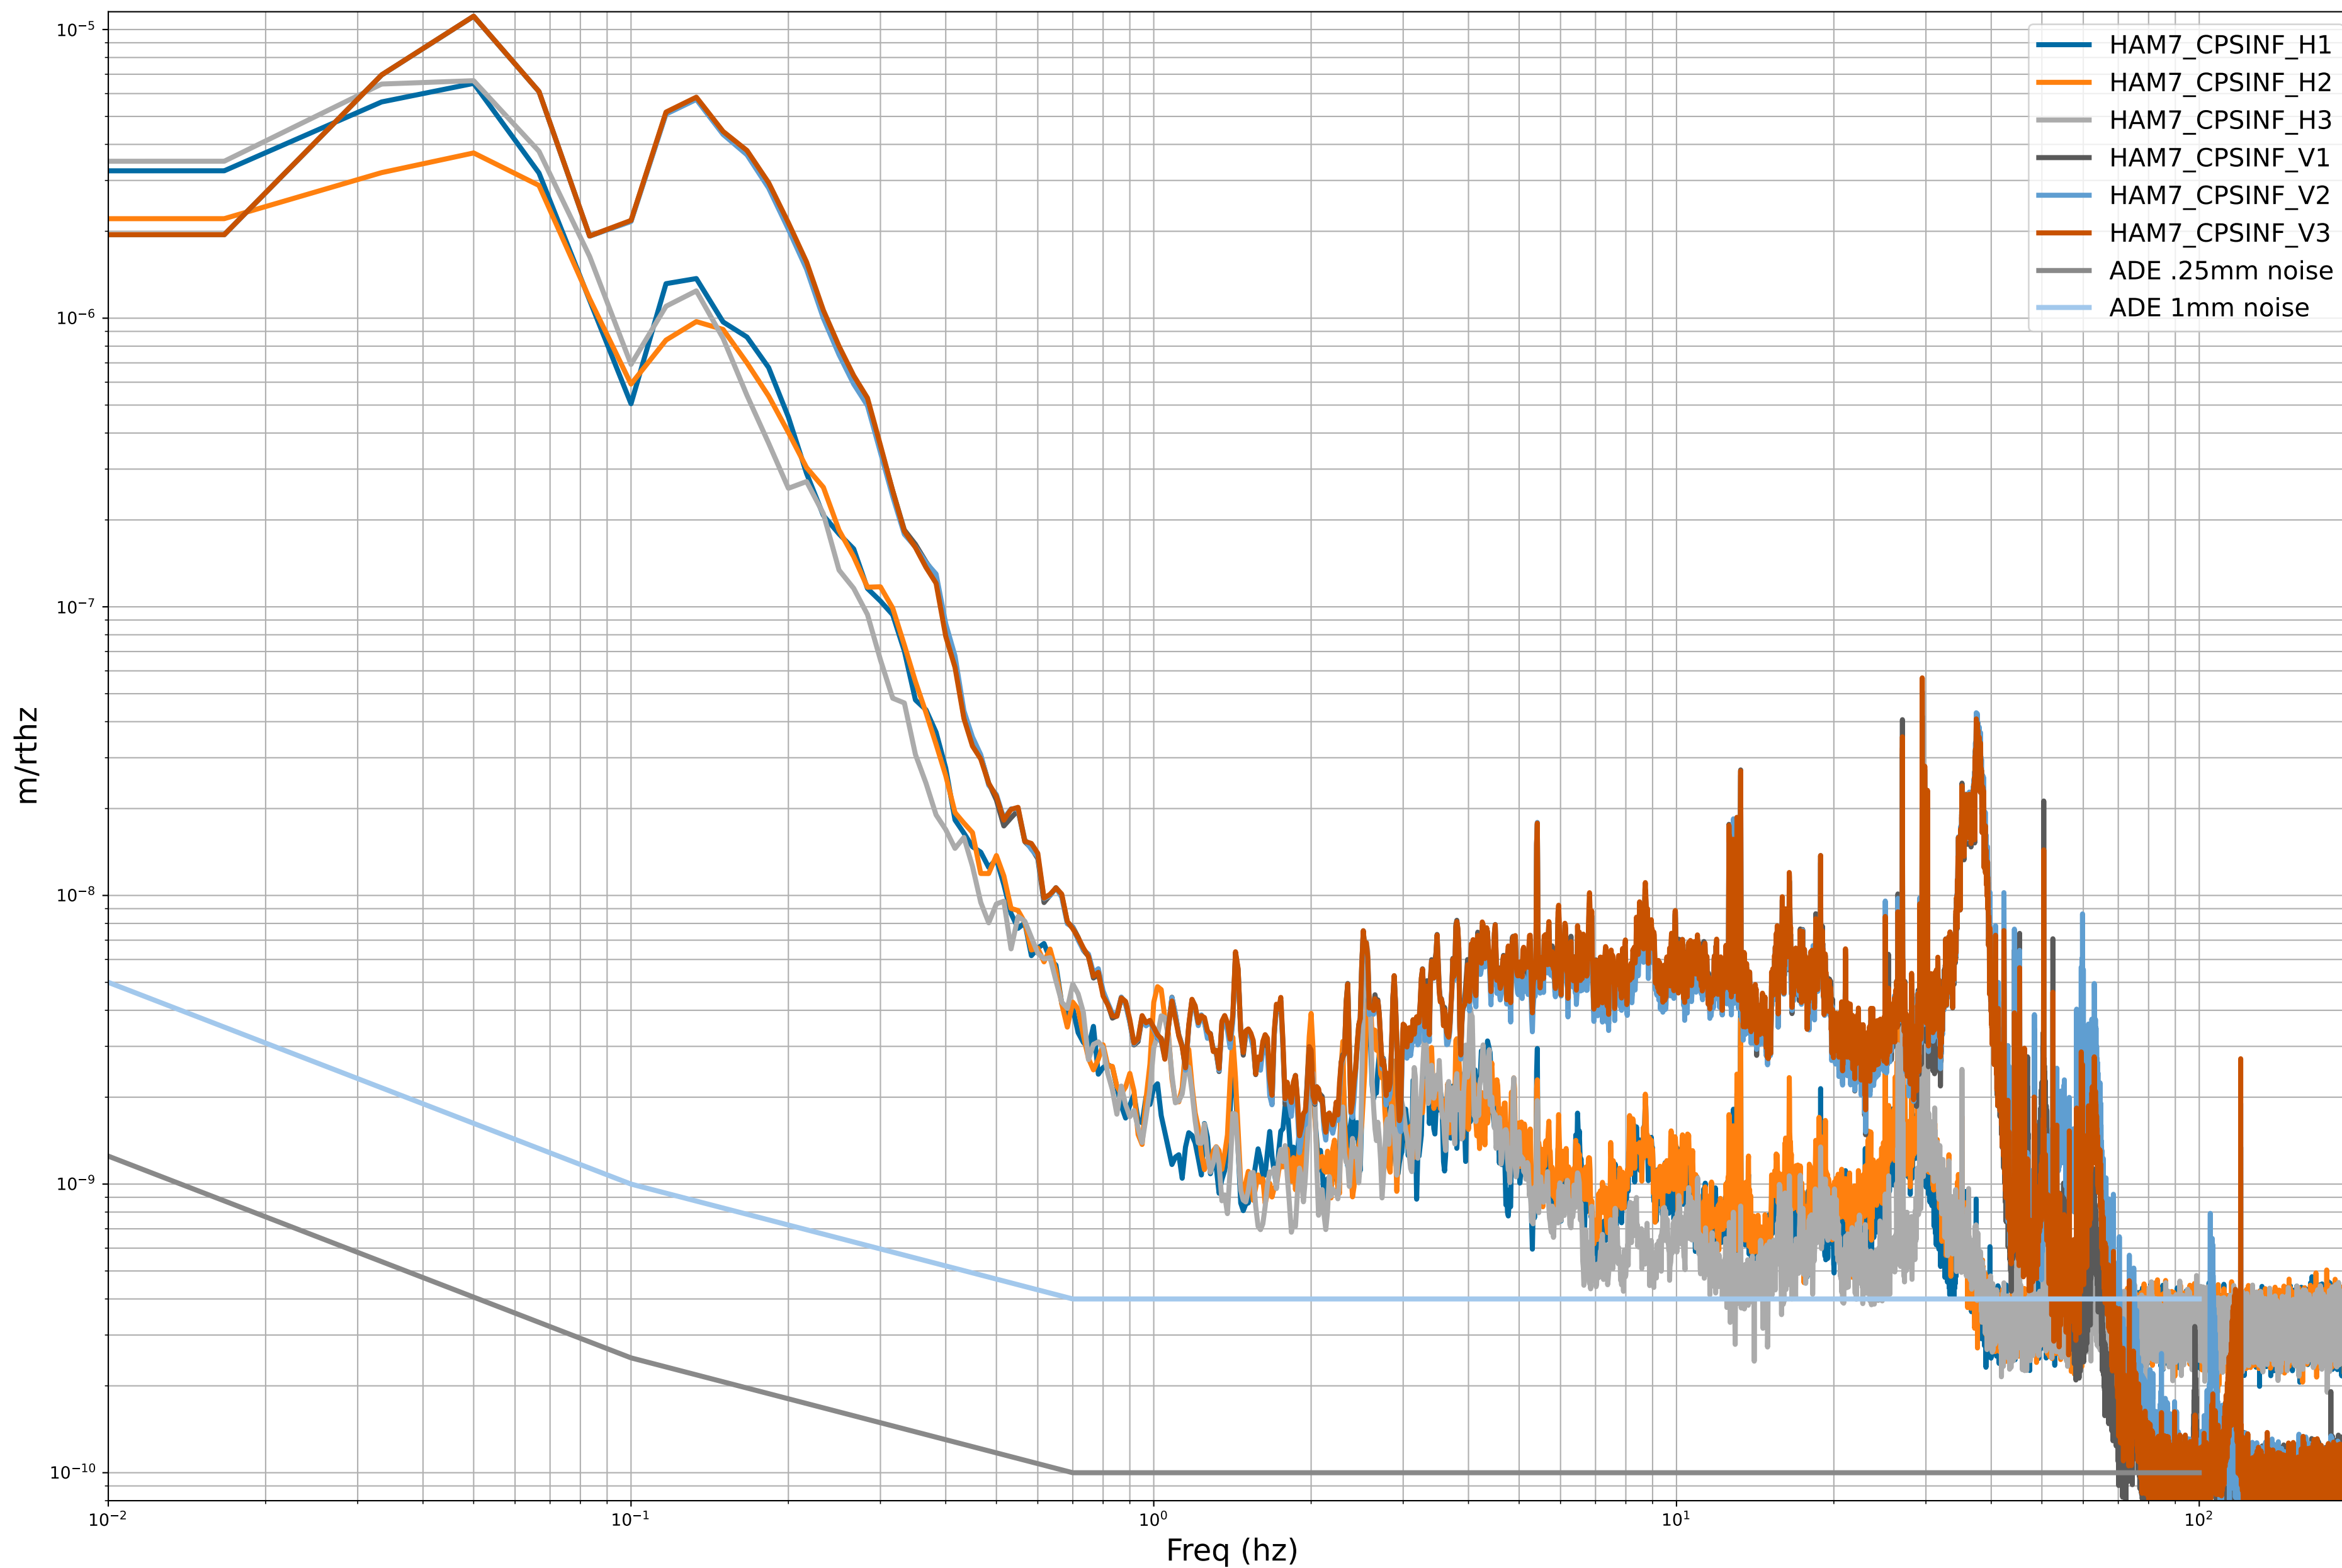

HAM7 CPS Spectra 1395136800 to 1395137400

calibration only >10hz