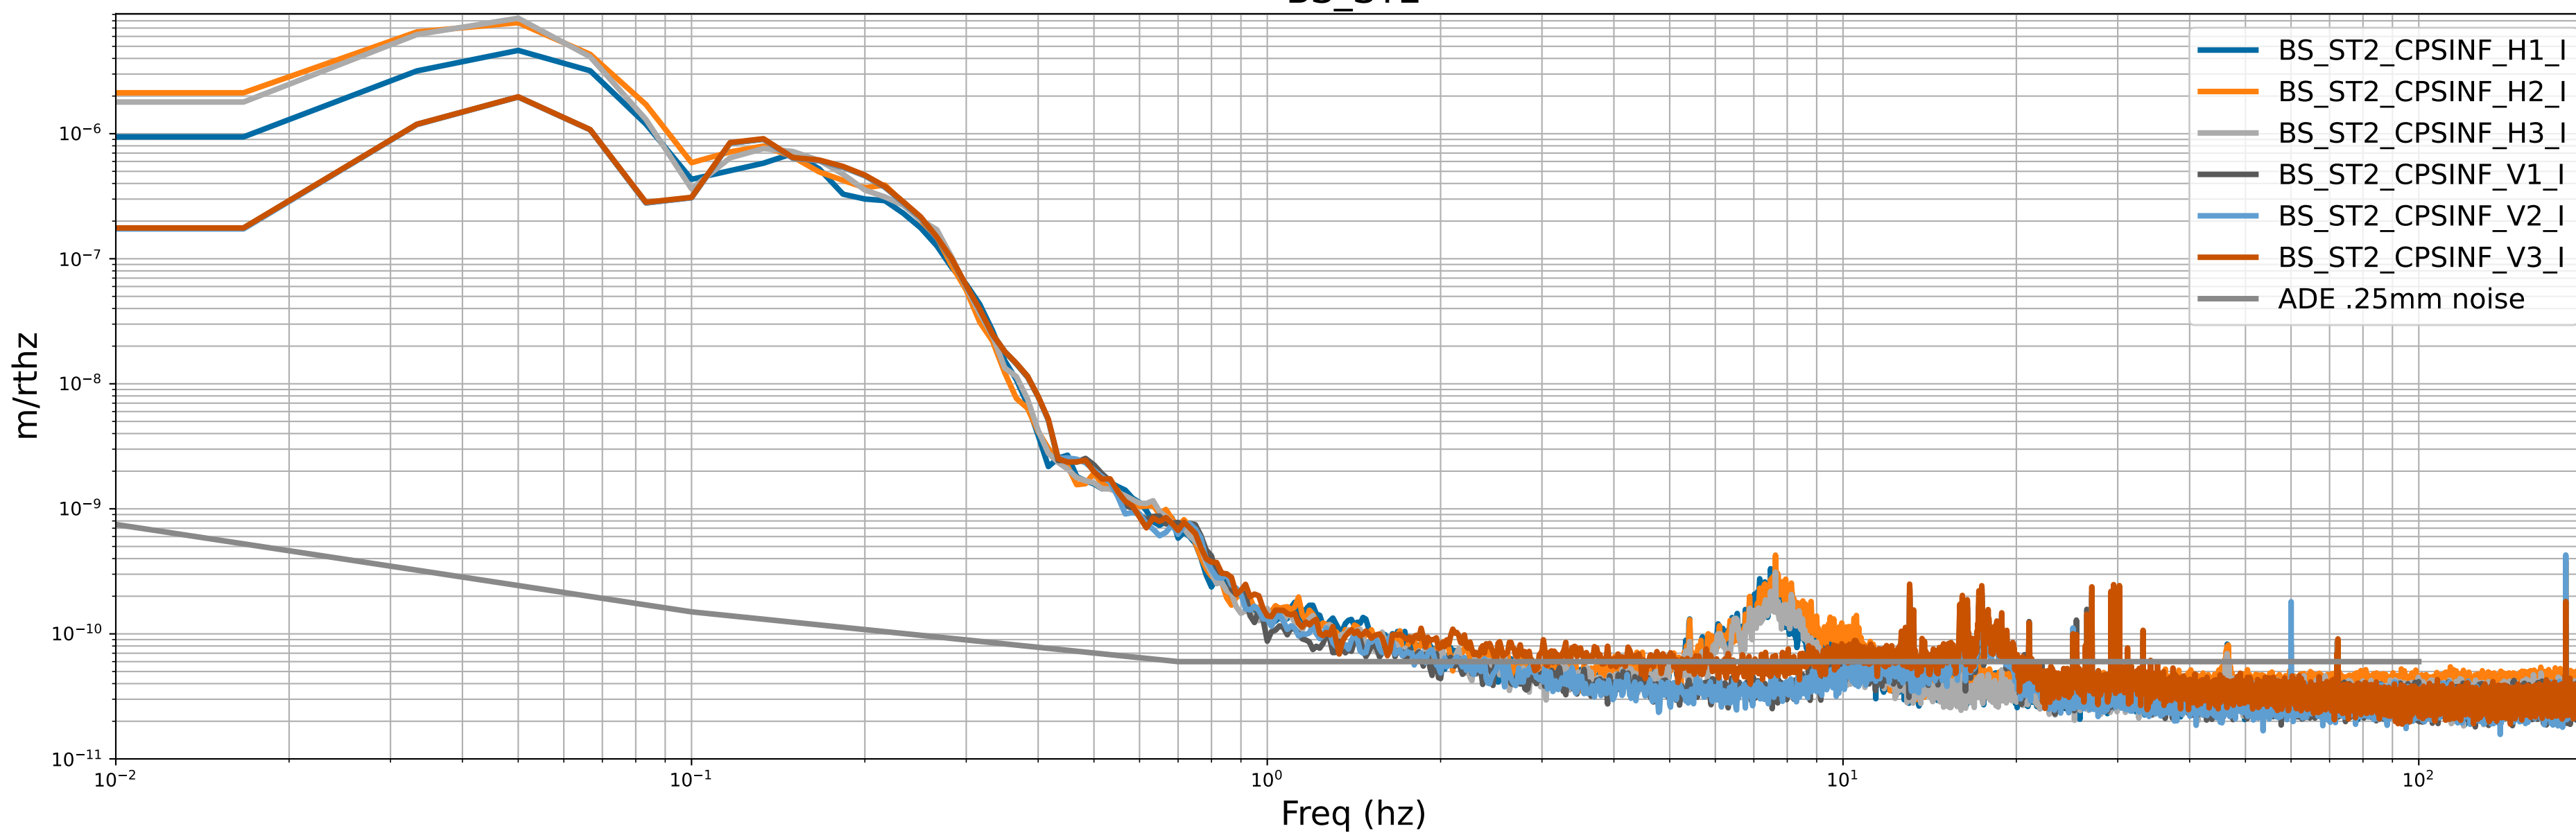

BS_ST2

calibration only >10hz