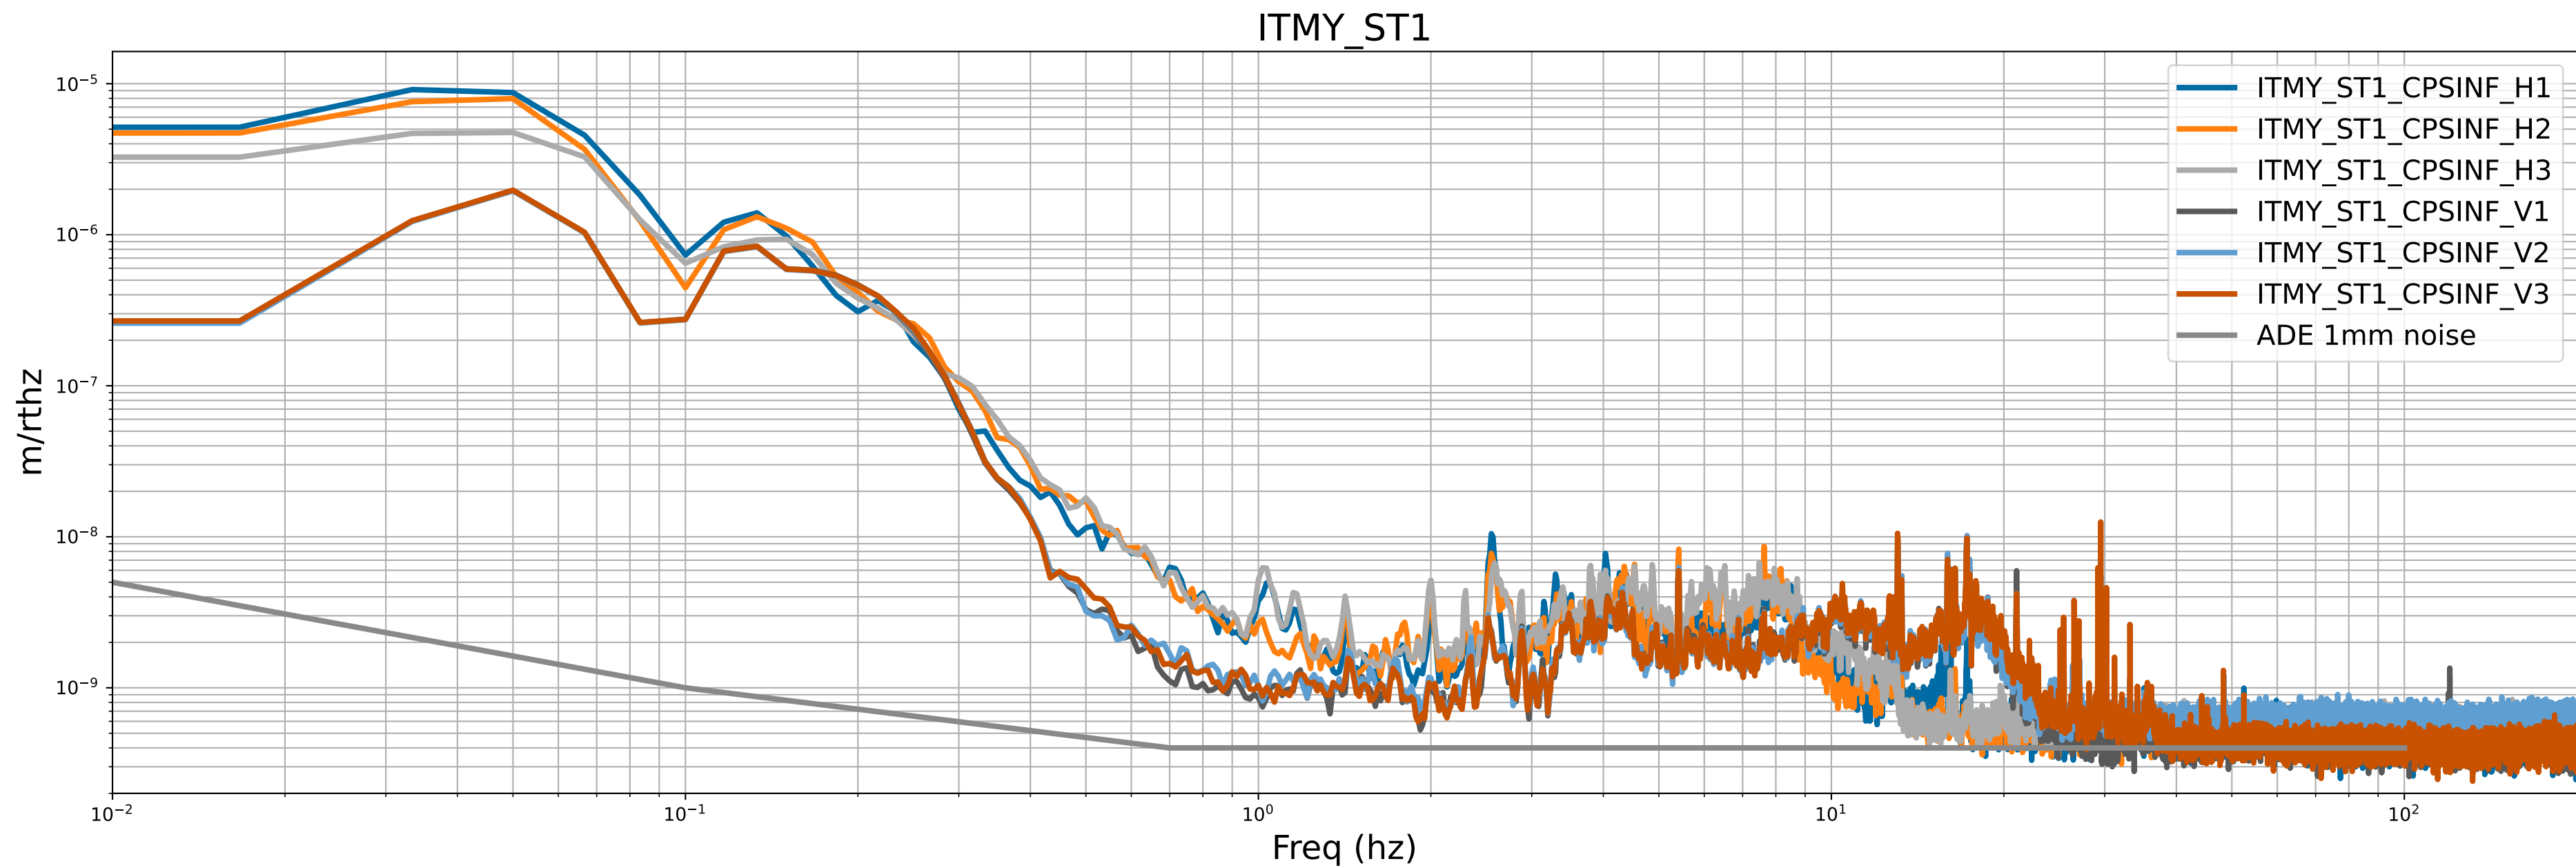

CPS Spectra 1395136800 to 1395137400

calibration only >10hz