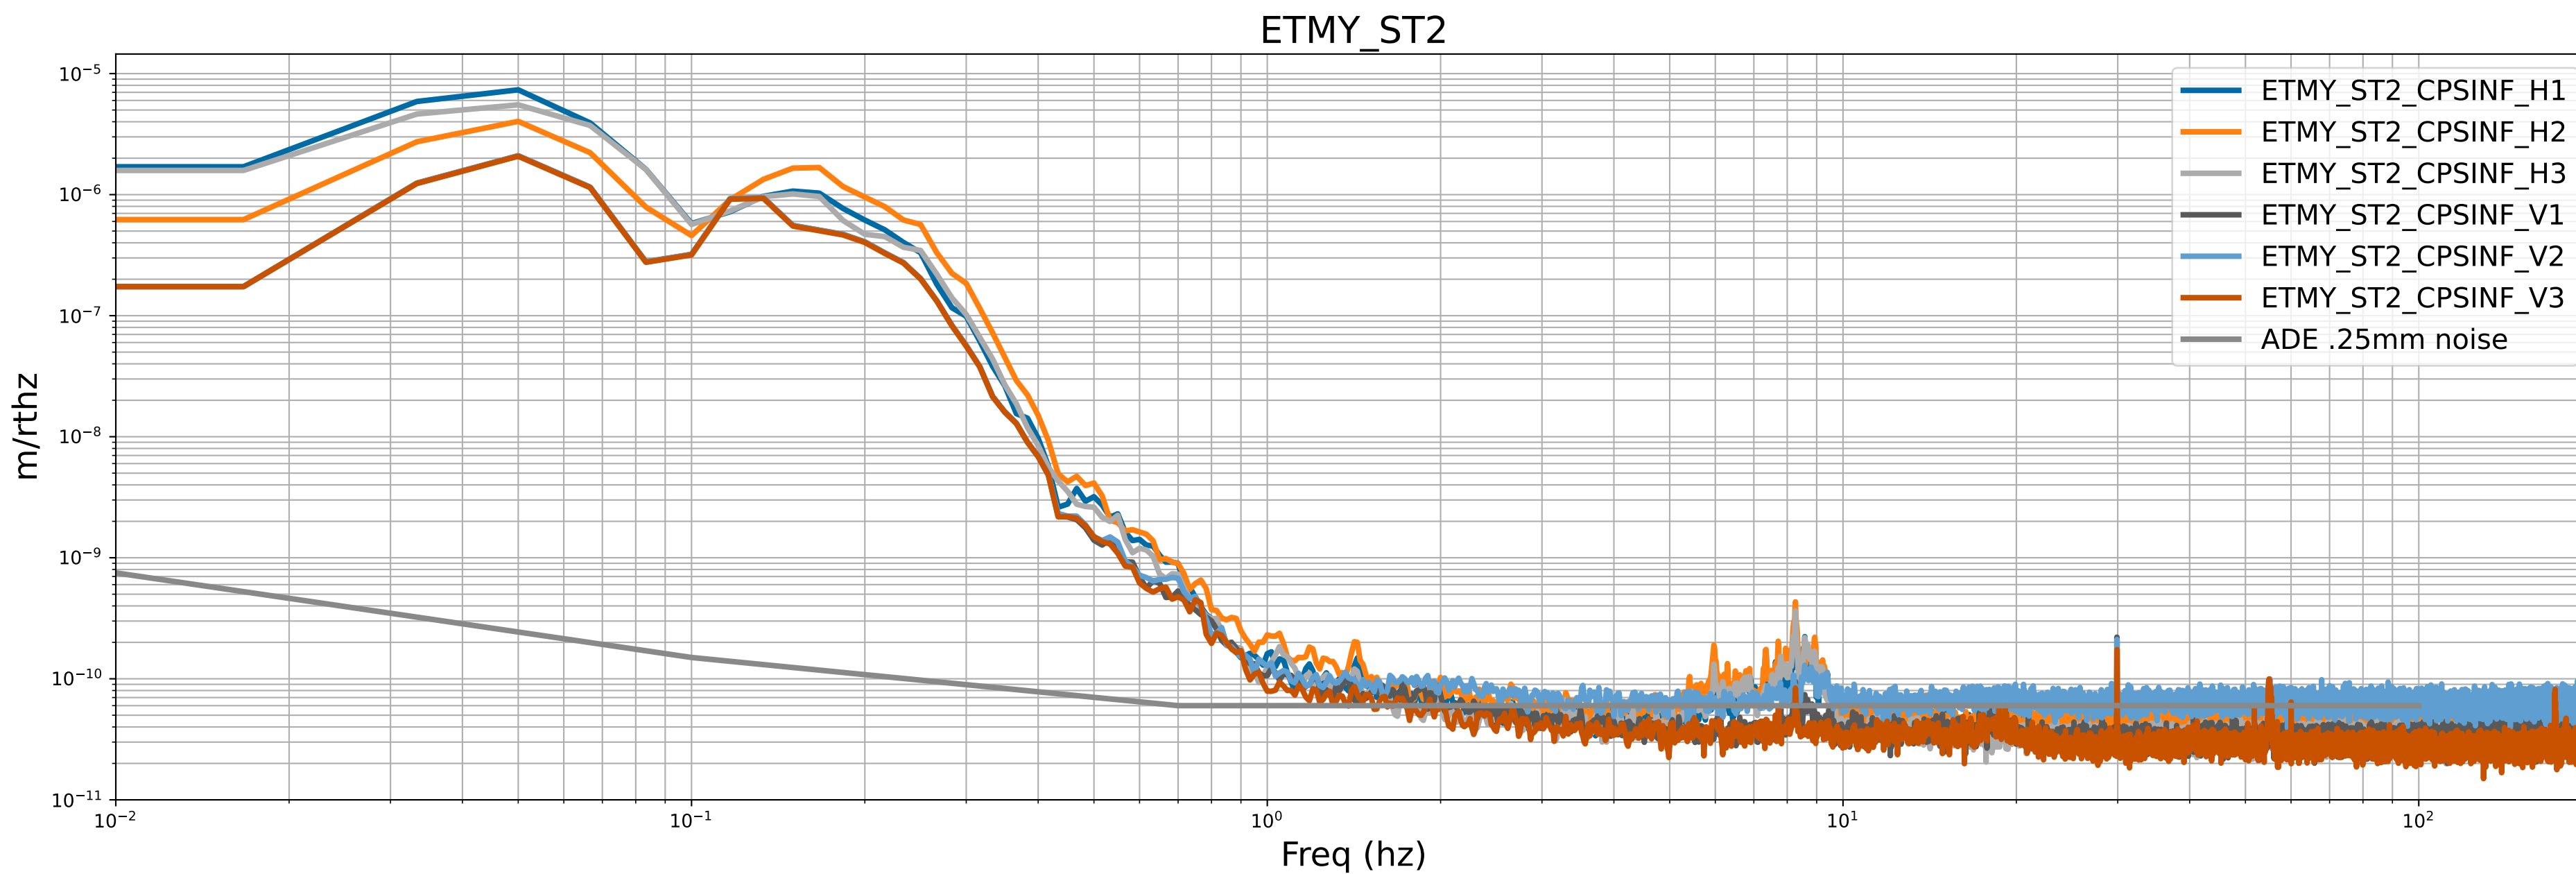

CPS Spectra 1395136800 to 1395137400

calibration only >10hz