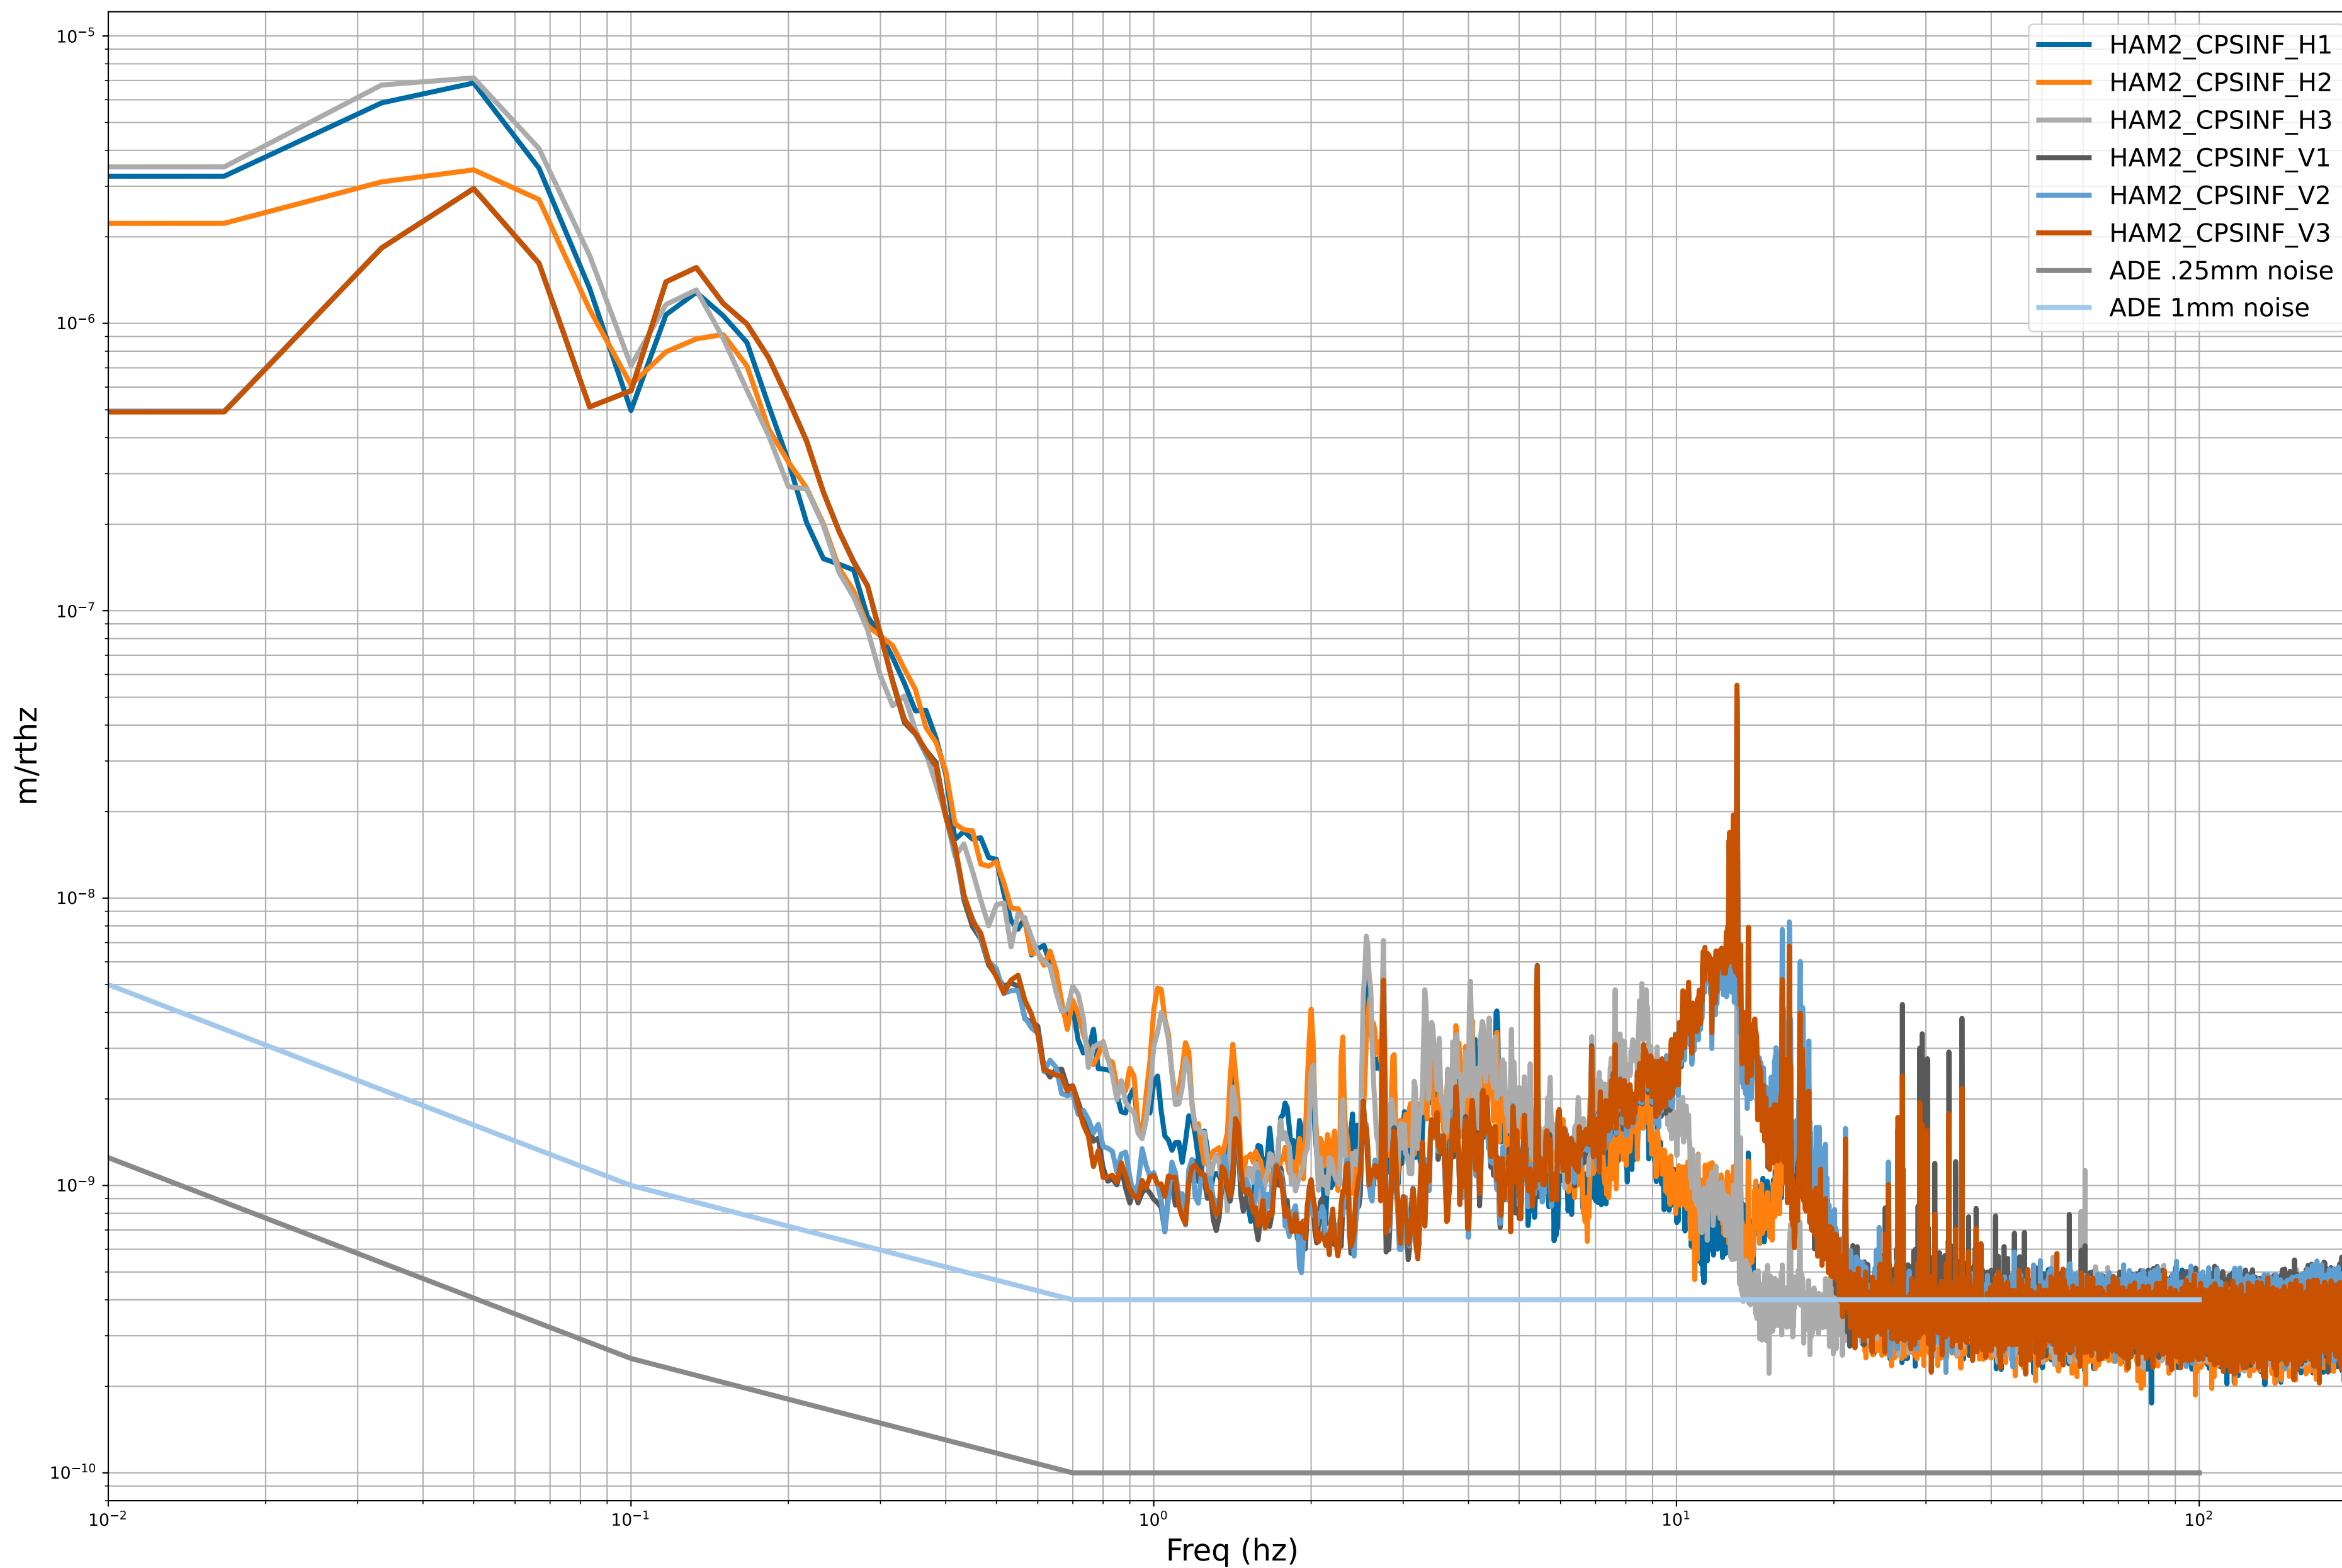

# HAM2 CPS Spectra 1395136800 to 1395137400

calibration only >10hz

# HAM3 CPS Spectra 1395136800 to 1395137400

calibration only >10hz

# HAM4 CPS Spectra 1395136800 to 1395137400

calibration only >10hz