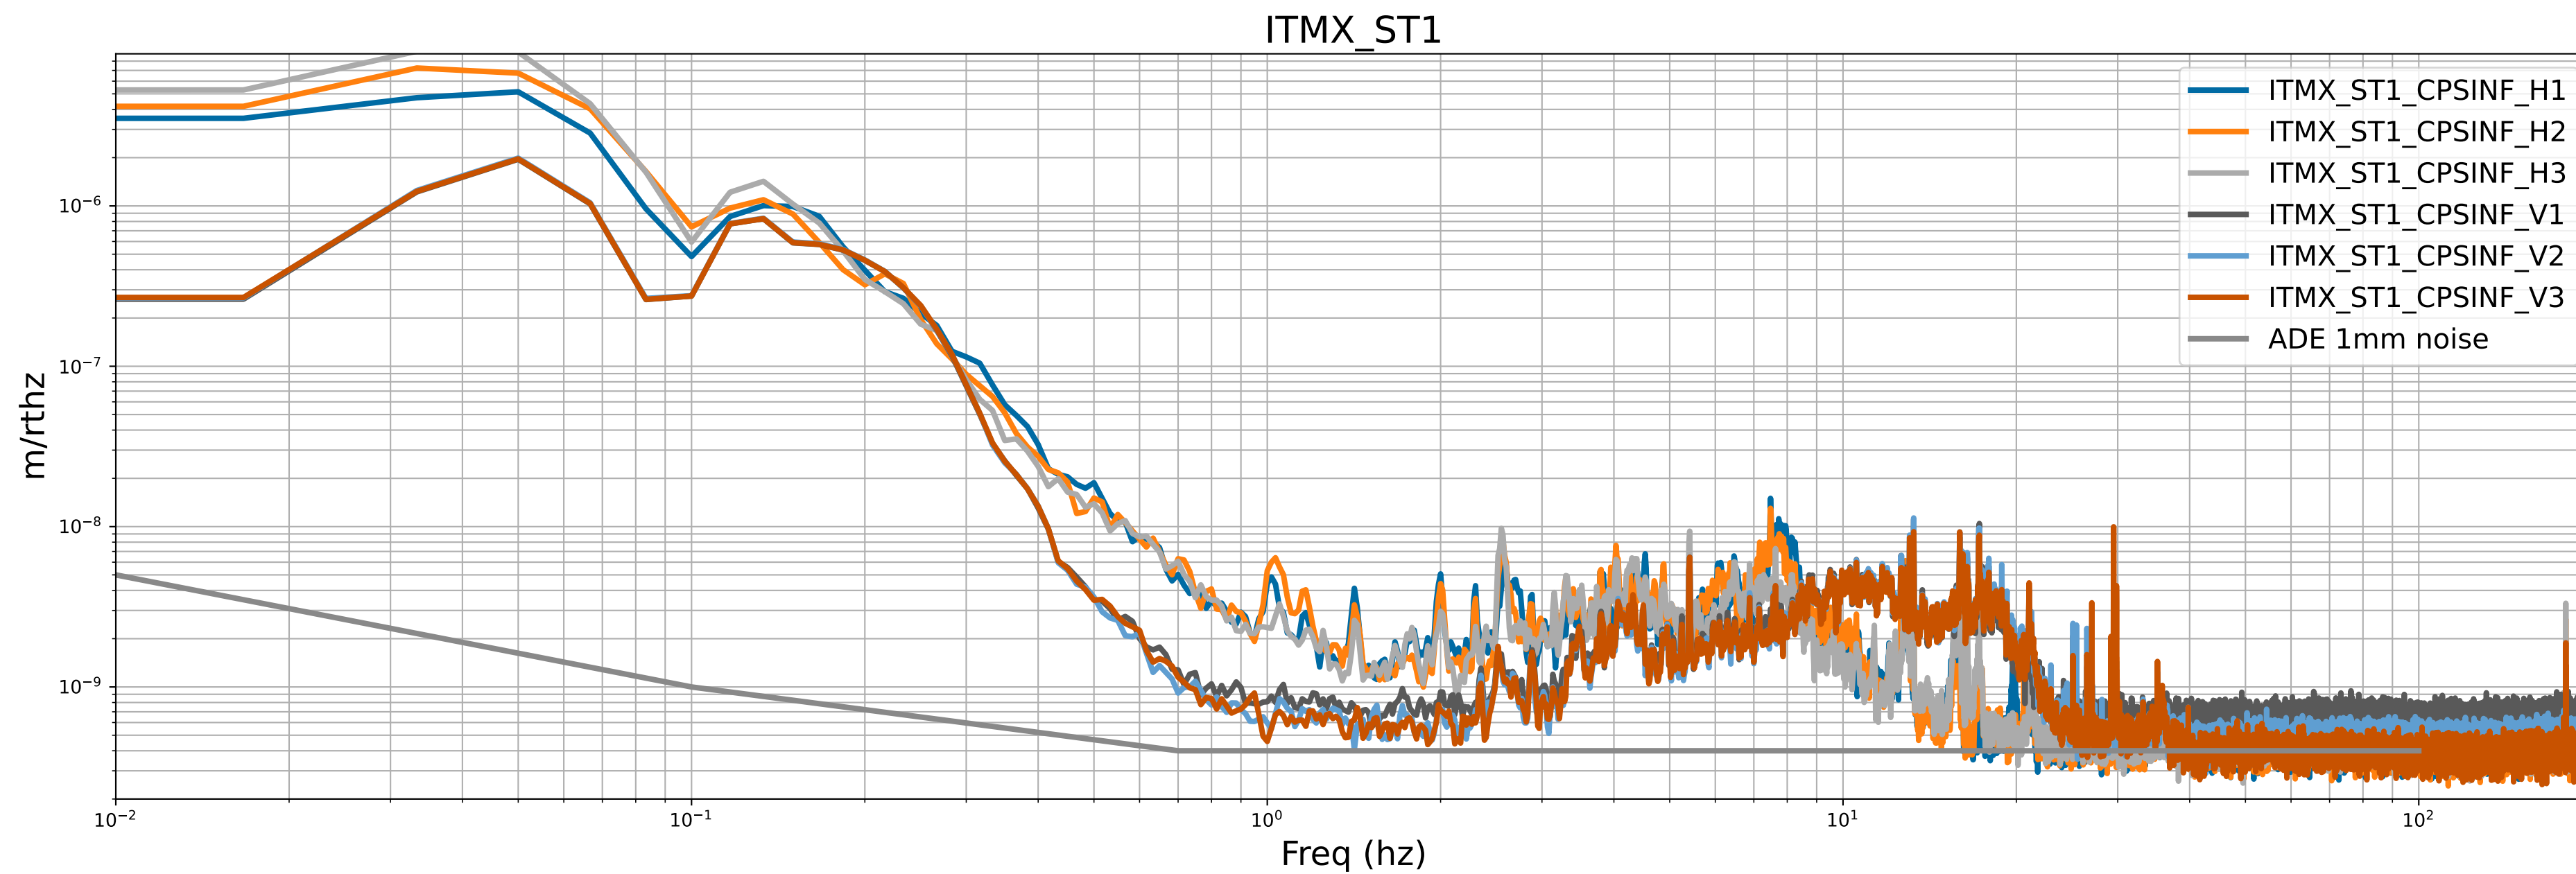

CPS Spectra 1395136800 to 1395137400

calibration only >10hz