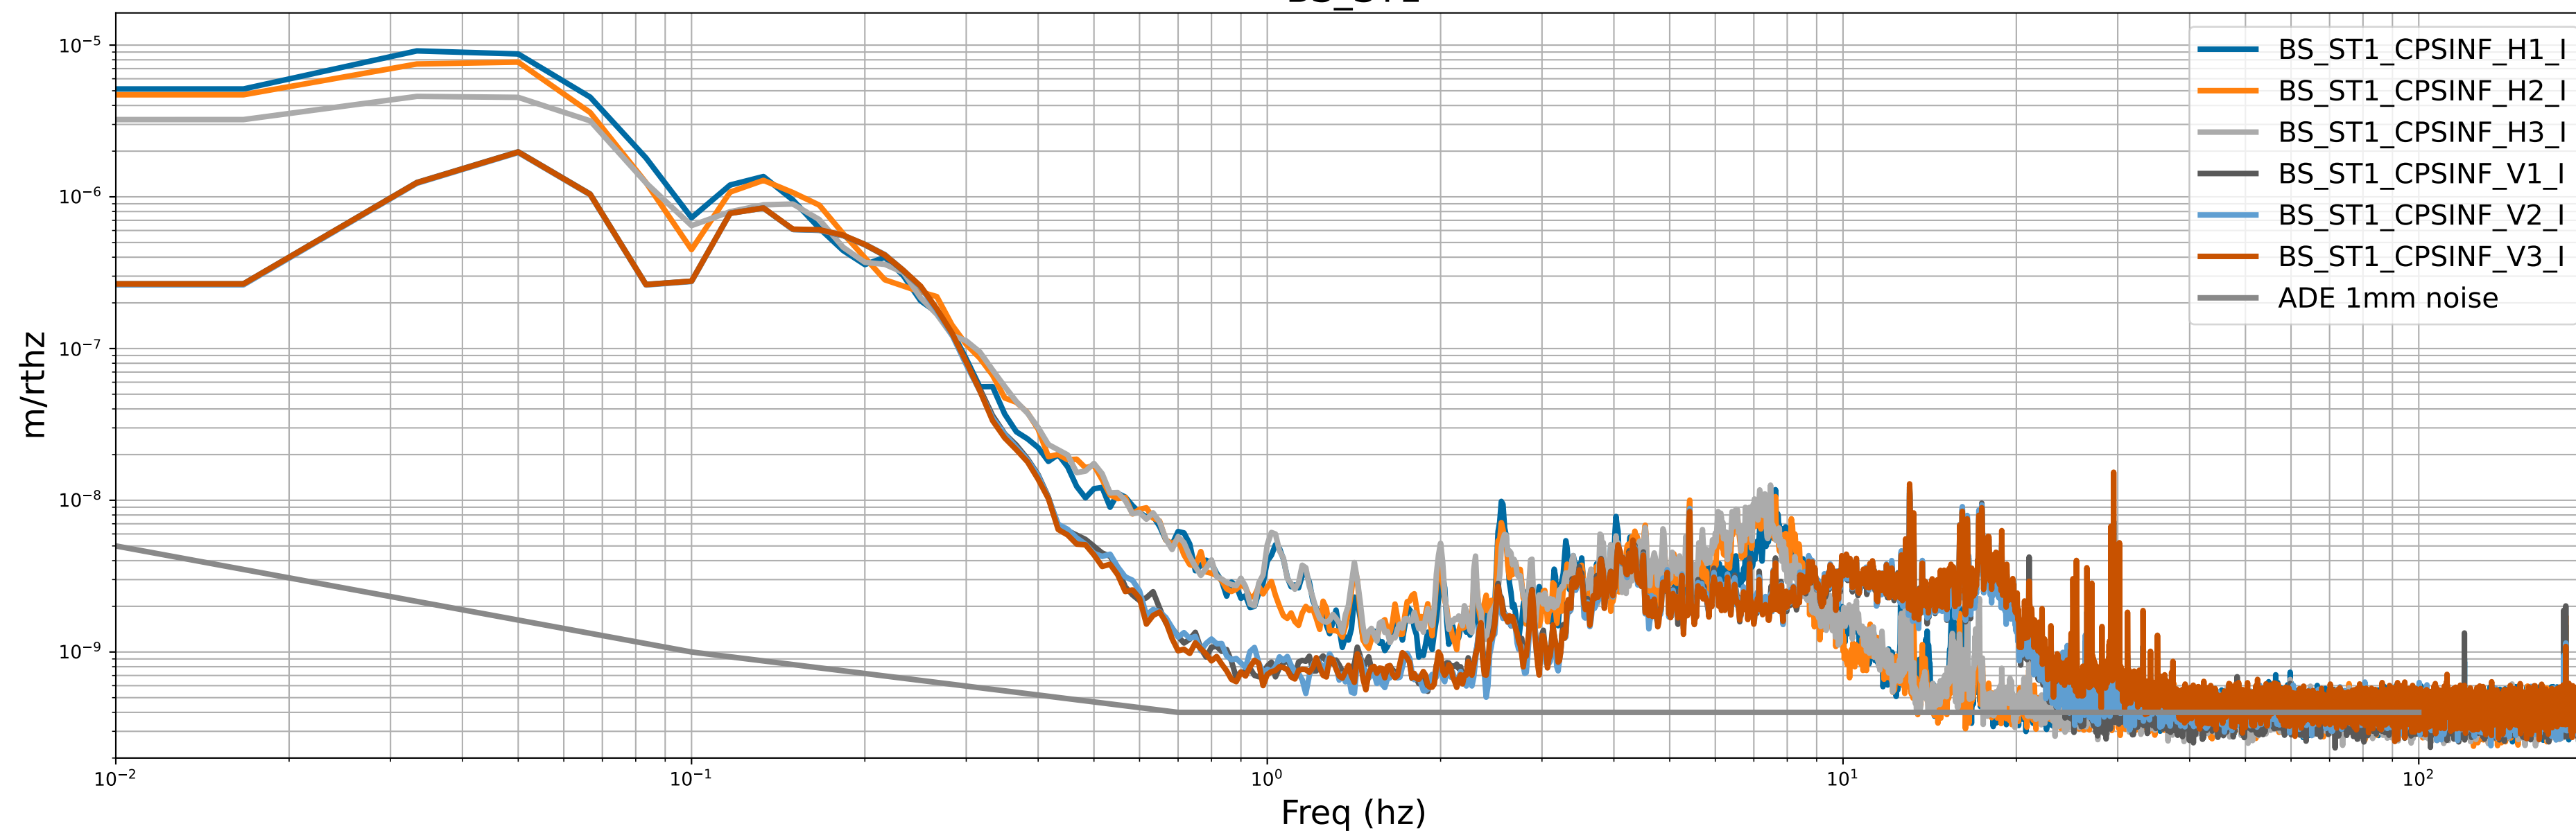

BS_ST2

CPS Spectra 1395136800 to 1395137400

BS_ST1