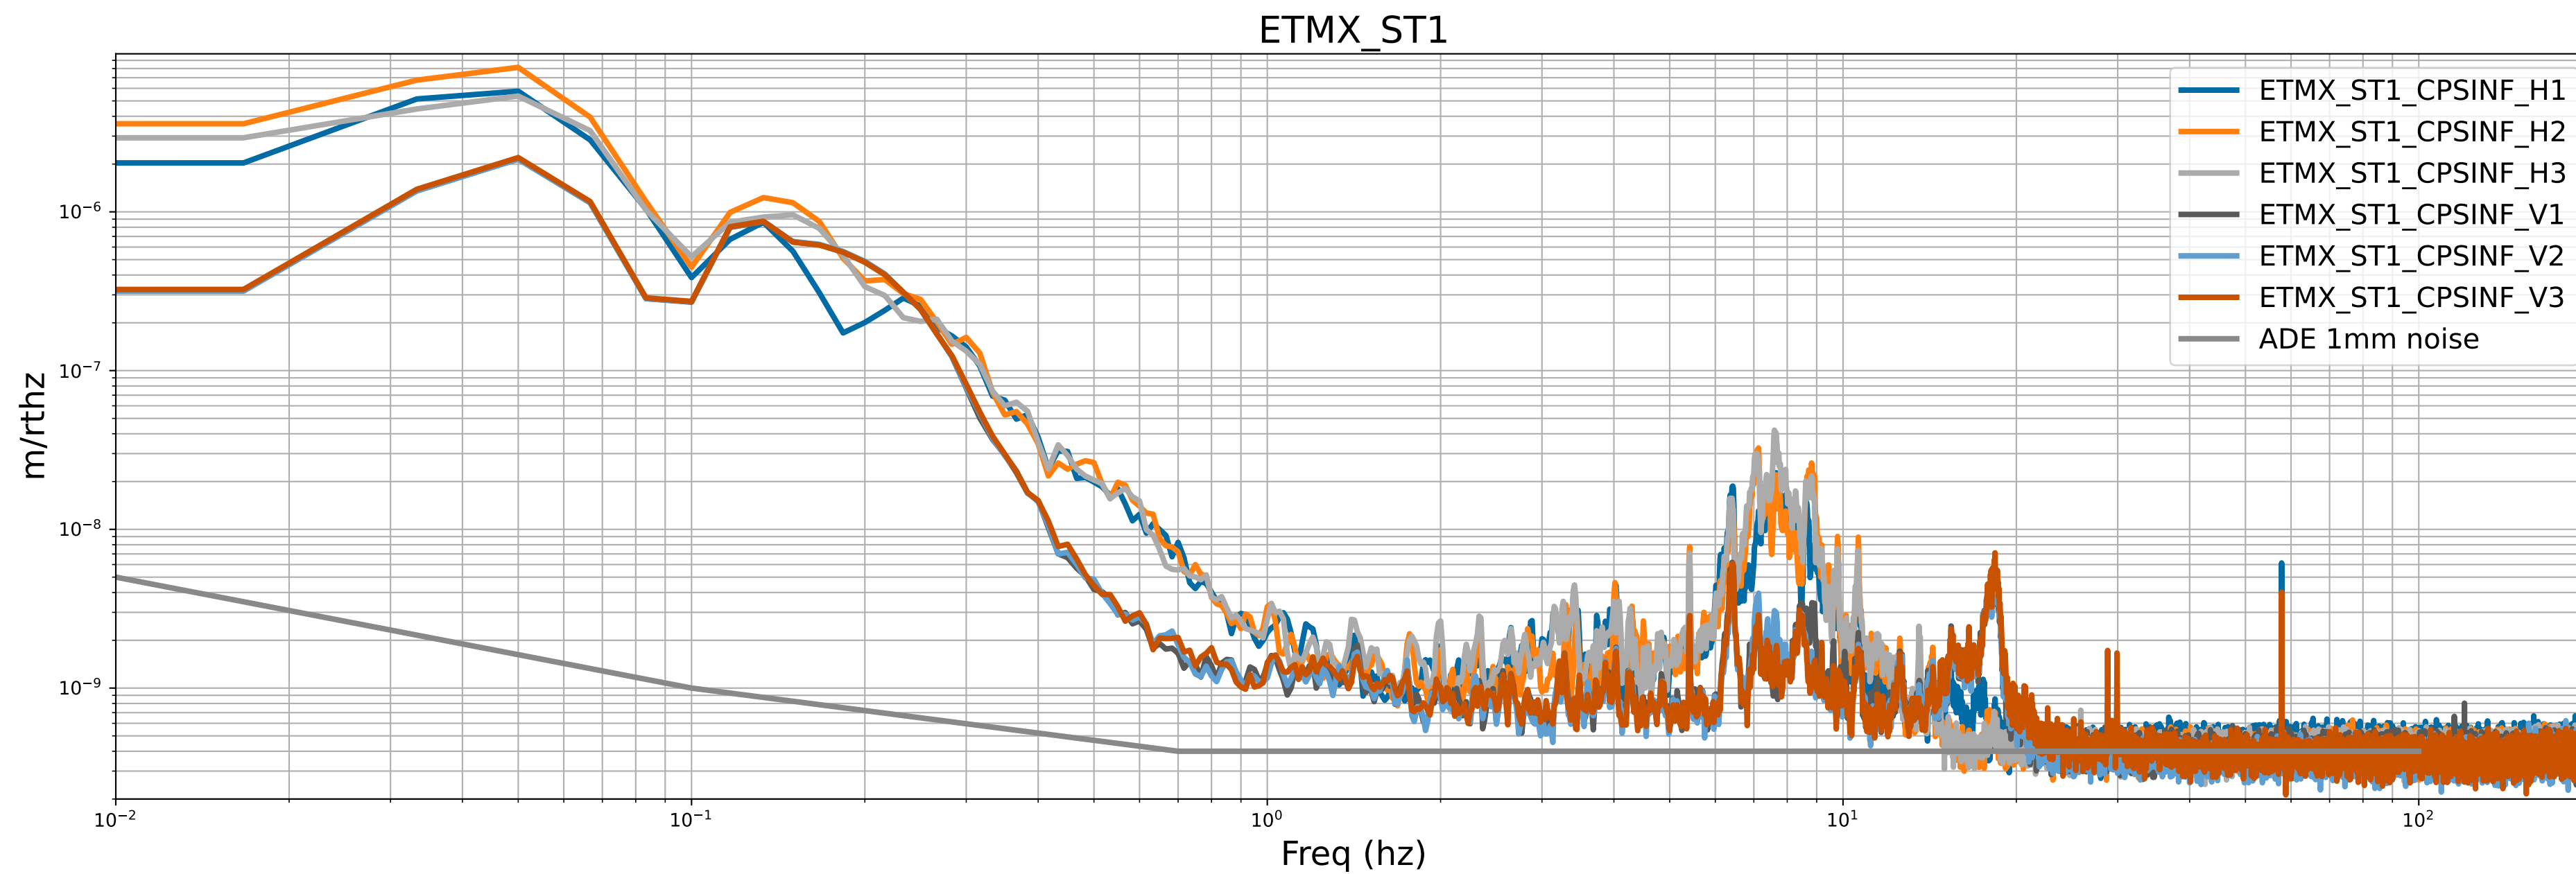

CPS Spectra 1395136800 to 1395137400

calibration only >10hz