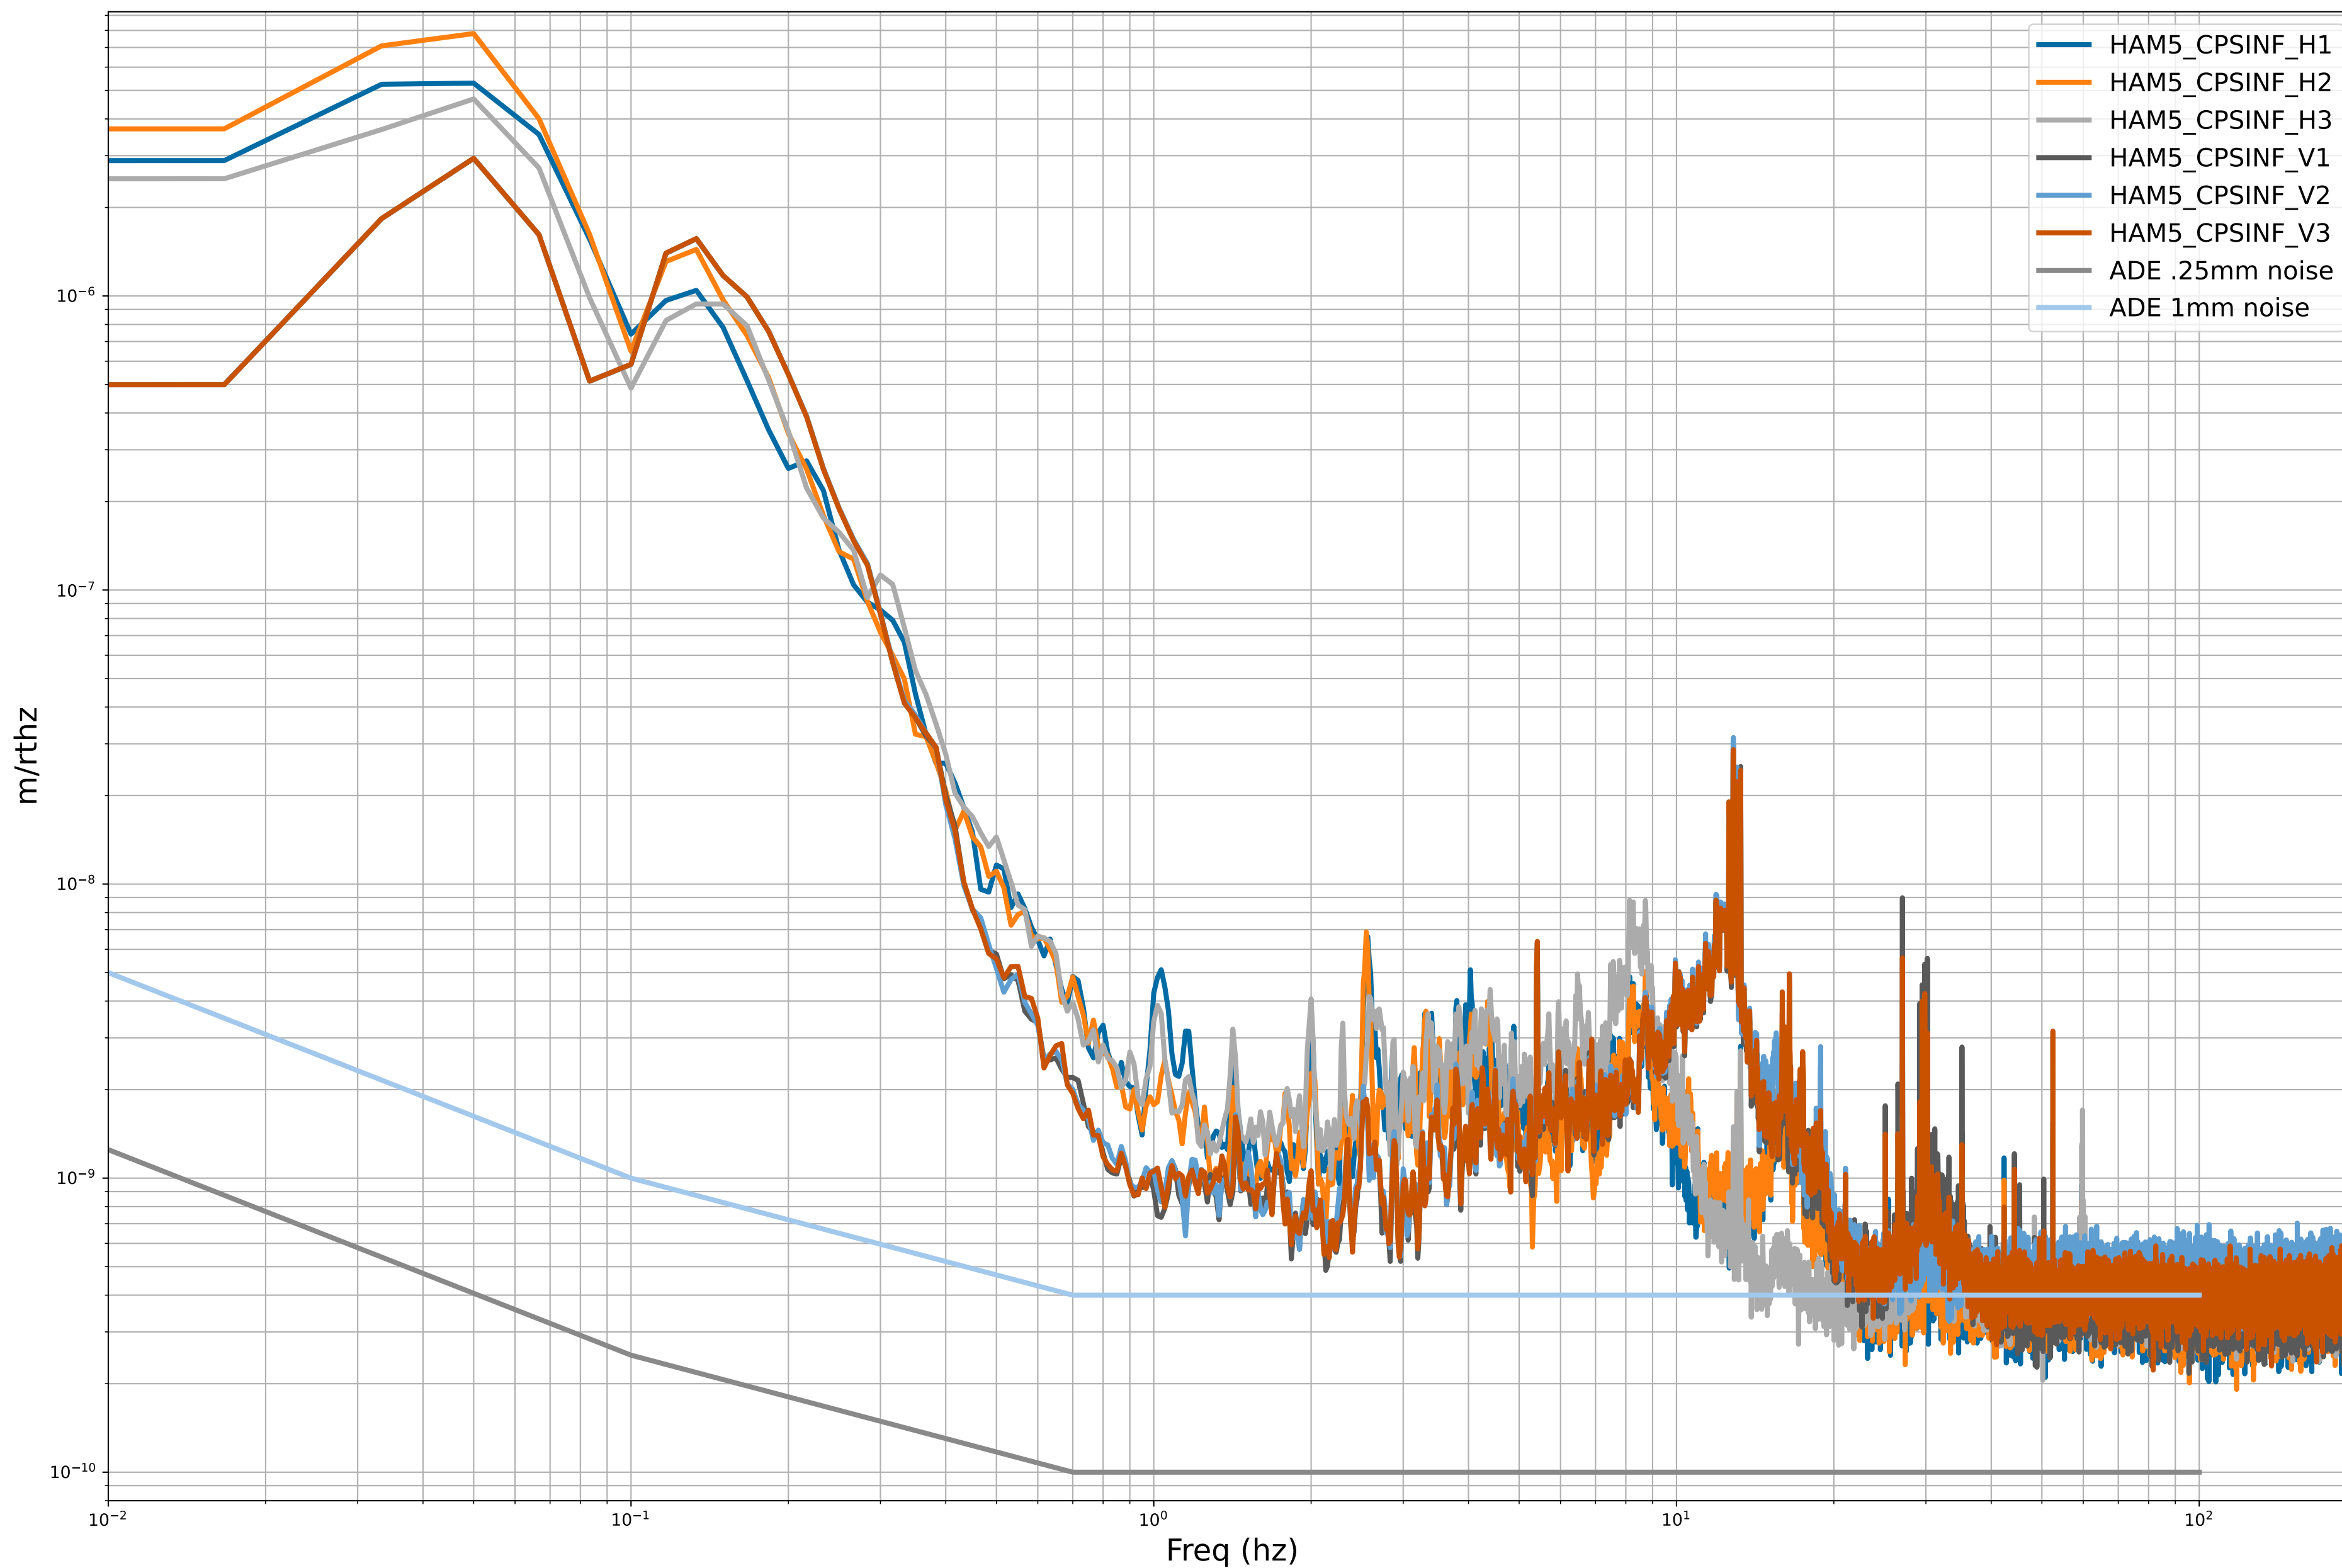

HAM5 CPS Spectra 1395136800 to 1395137400

calibration only >10hz