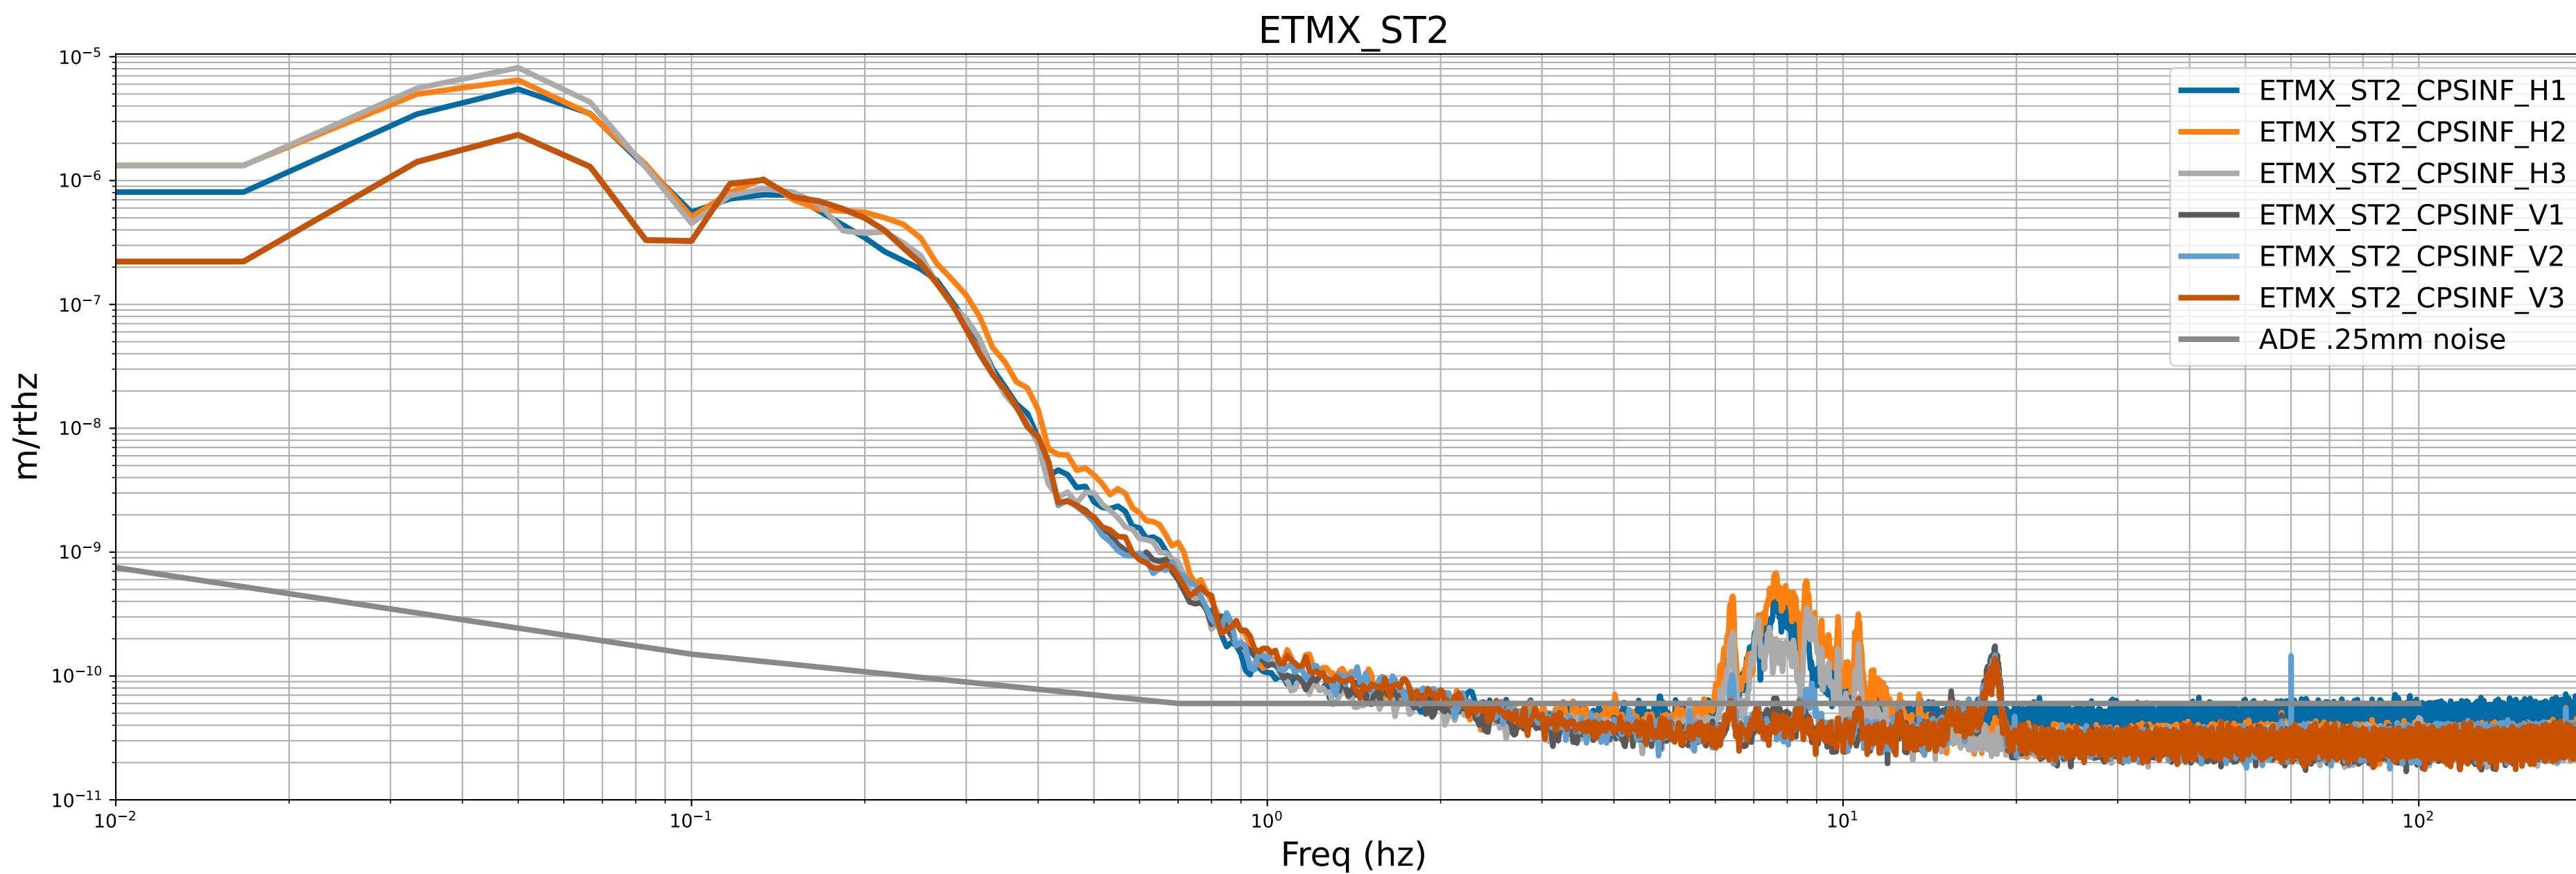

CPS Spectra 1395136800 to 1395137400

calibration only >10hz