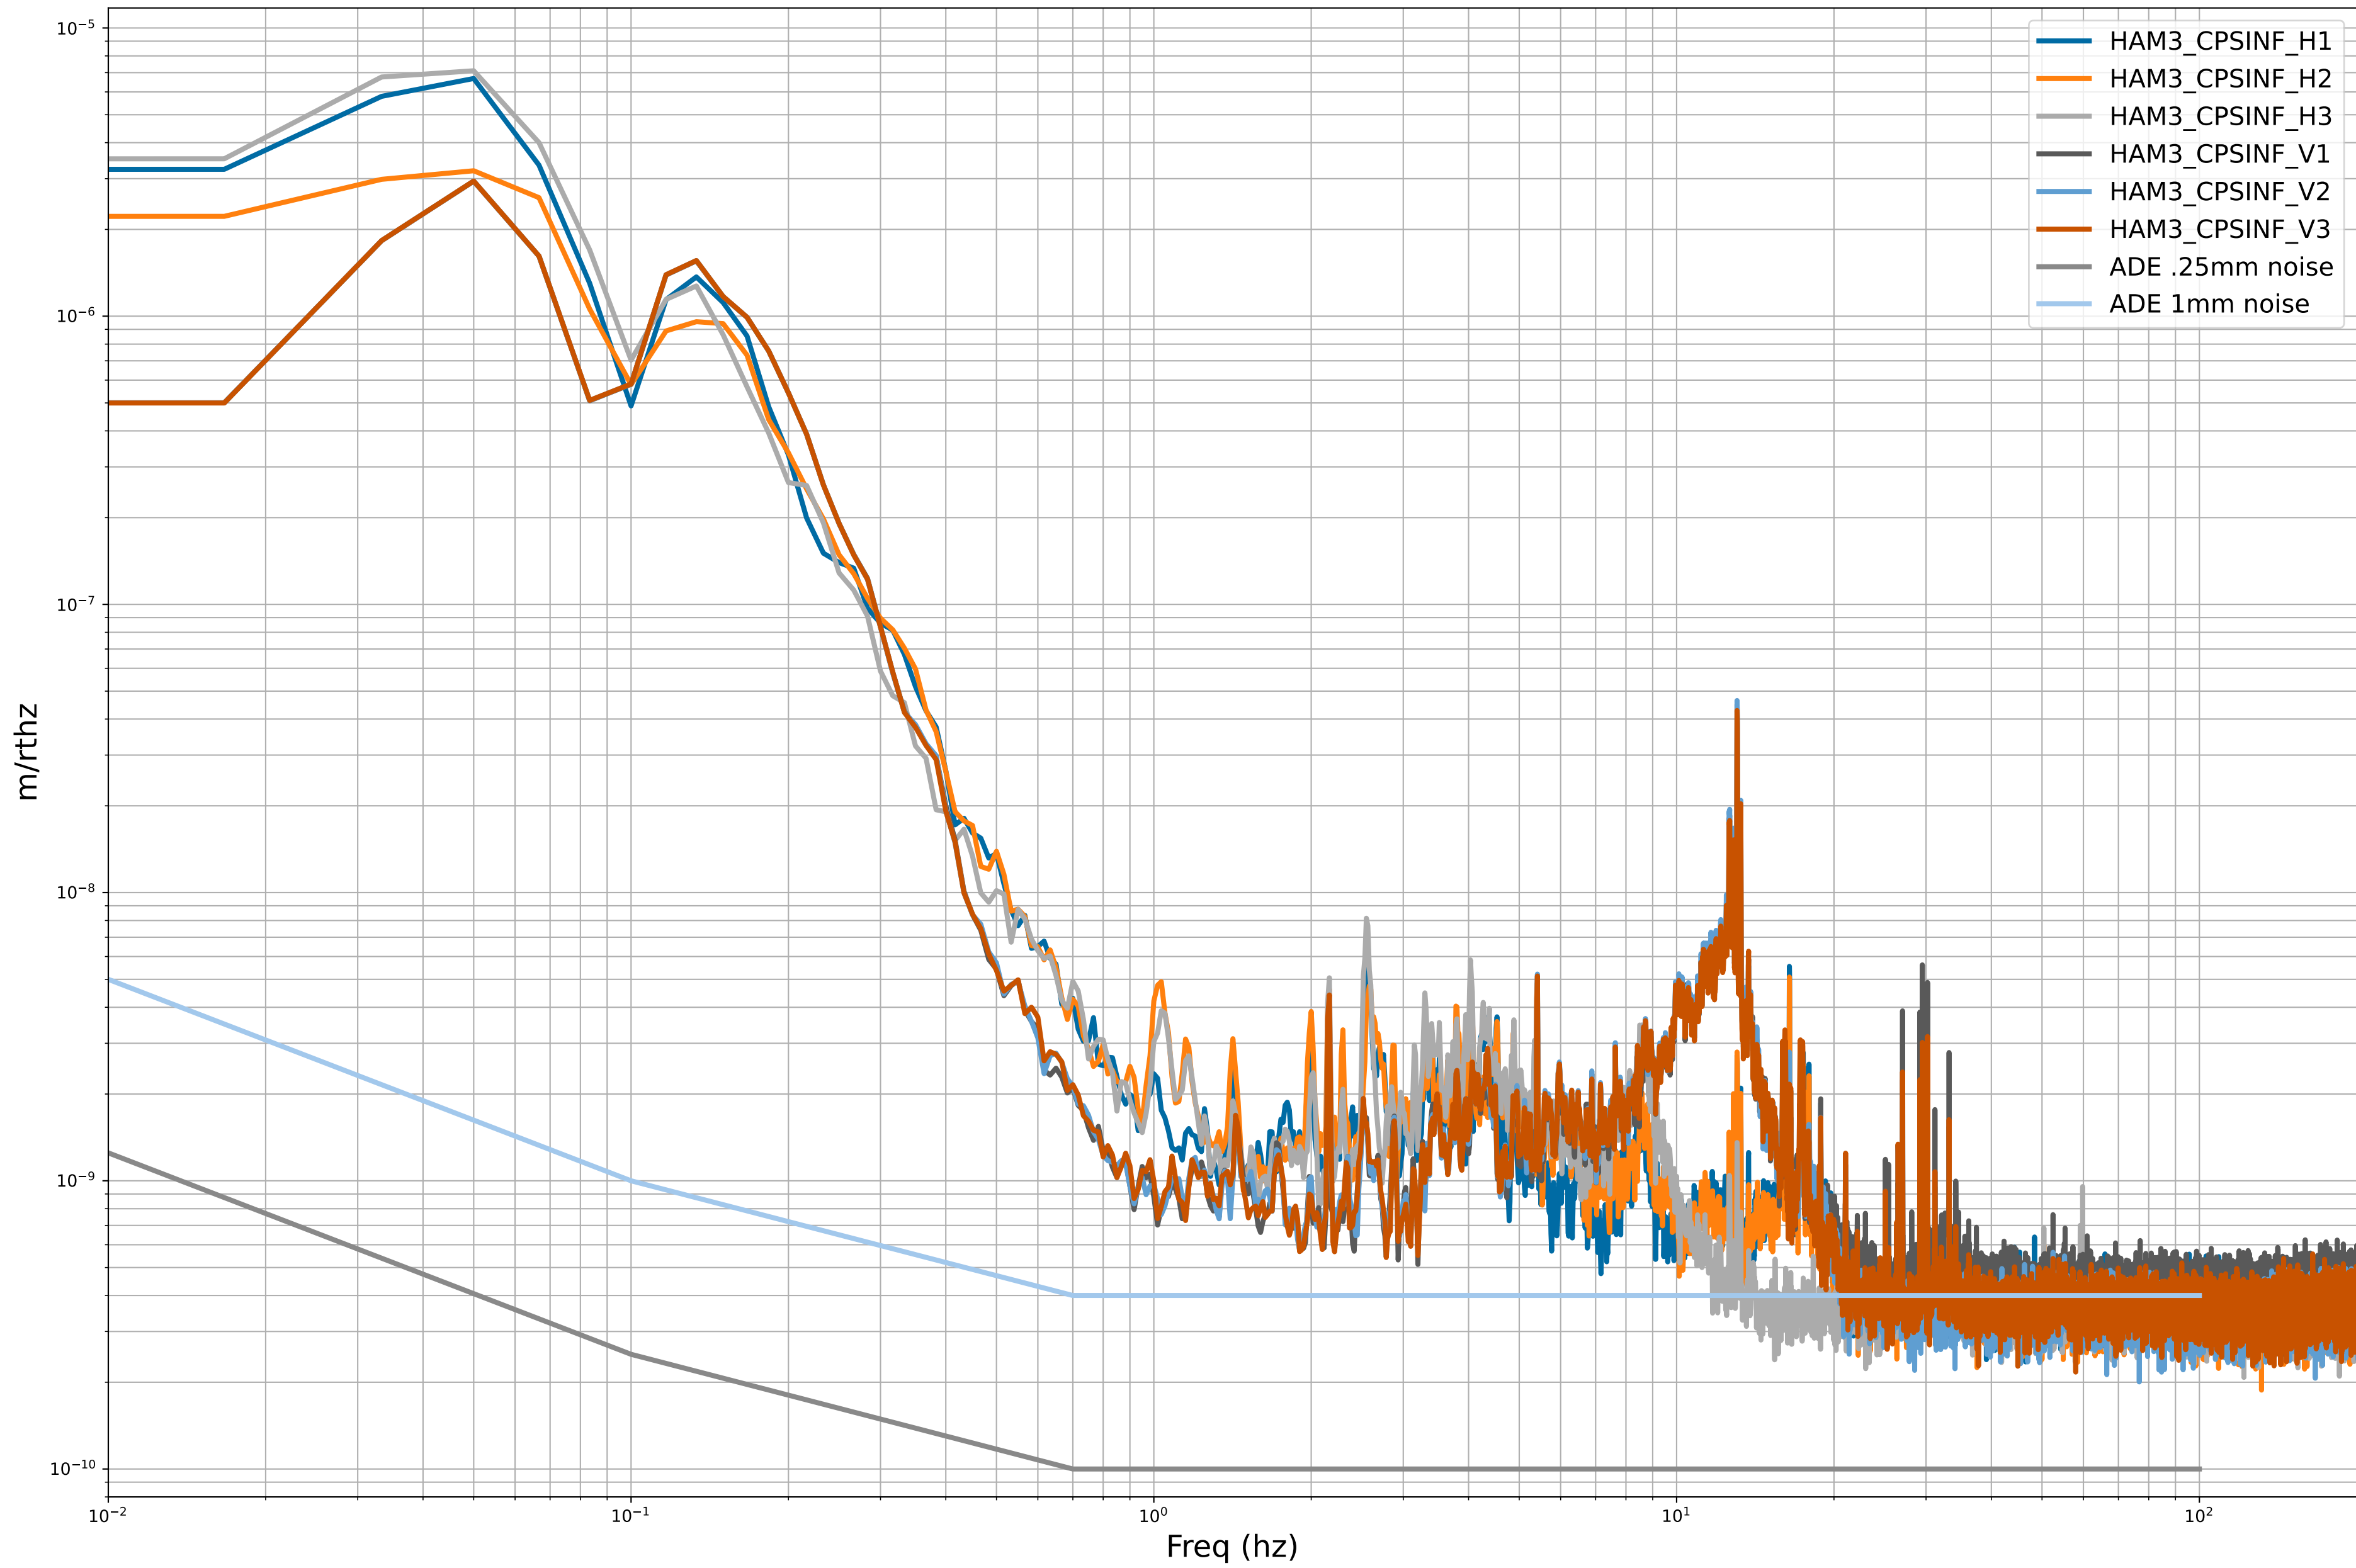

# HAM2 CPS Spectra 1395136800 to 1395137400

calibration only >10hz

# HAM3 CPS Spectra 1395136800 to 1395137400

calibration only >10hz

# HAM4 CPS Spectra 1395136800 to 1395137400

calibration only >10hz