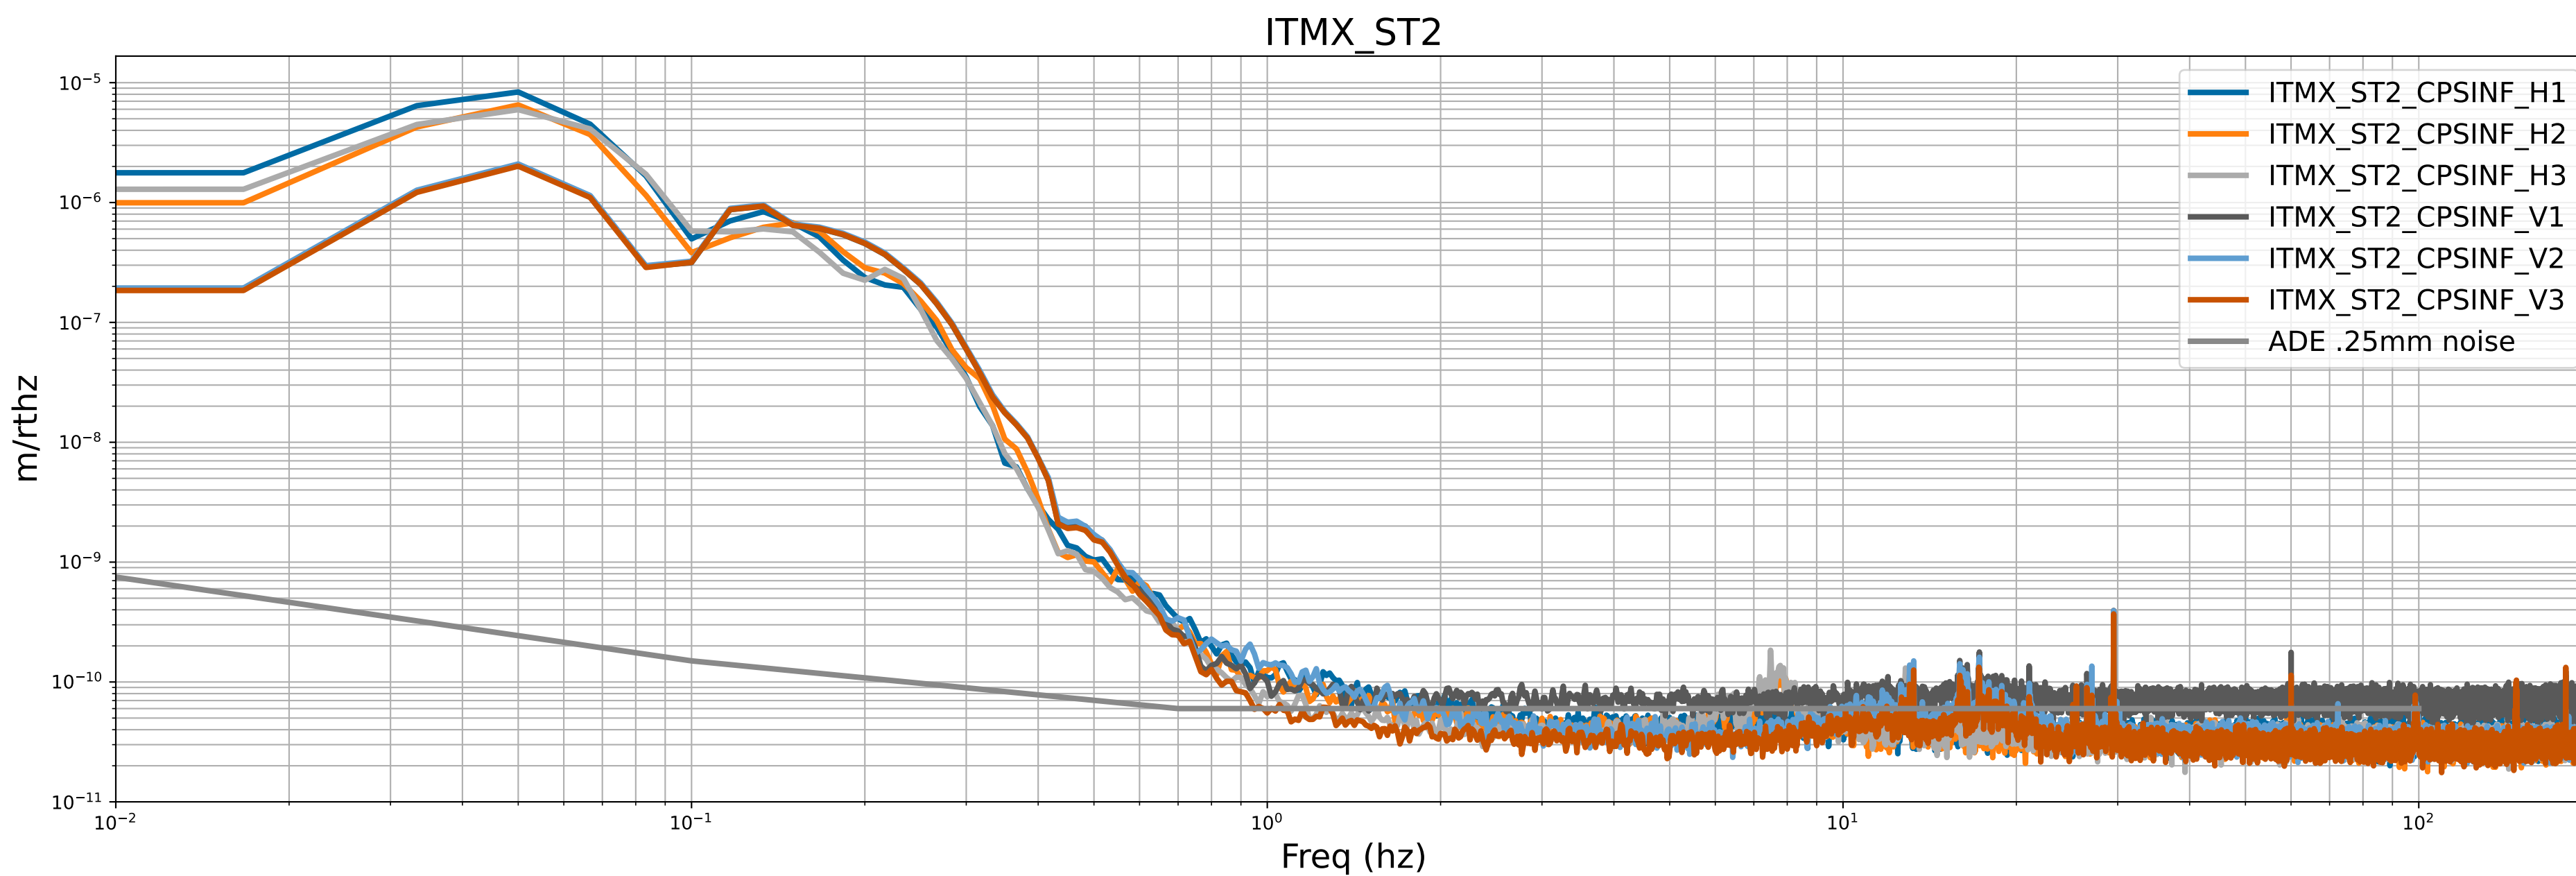

CPS Spectra 1395136800 to 1395137400

calibration only >10hz