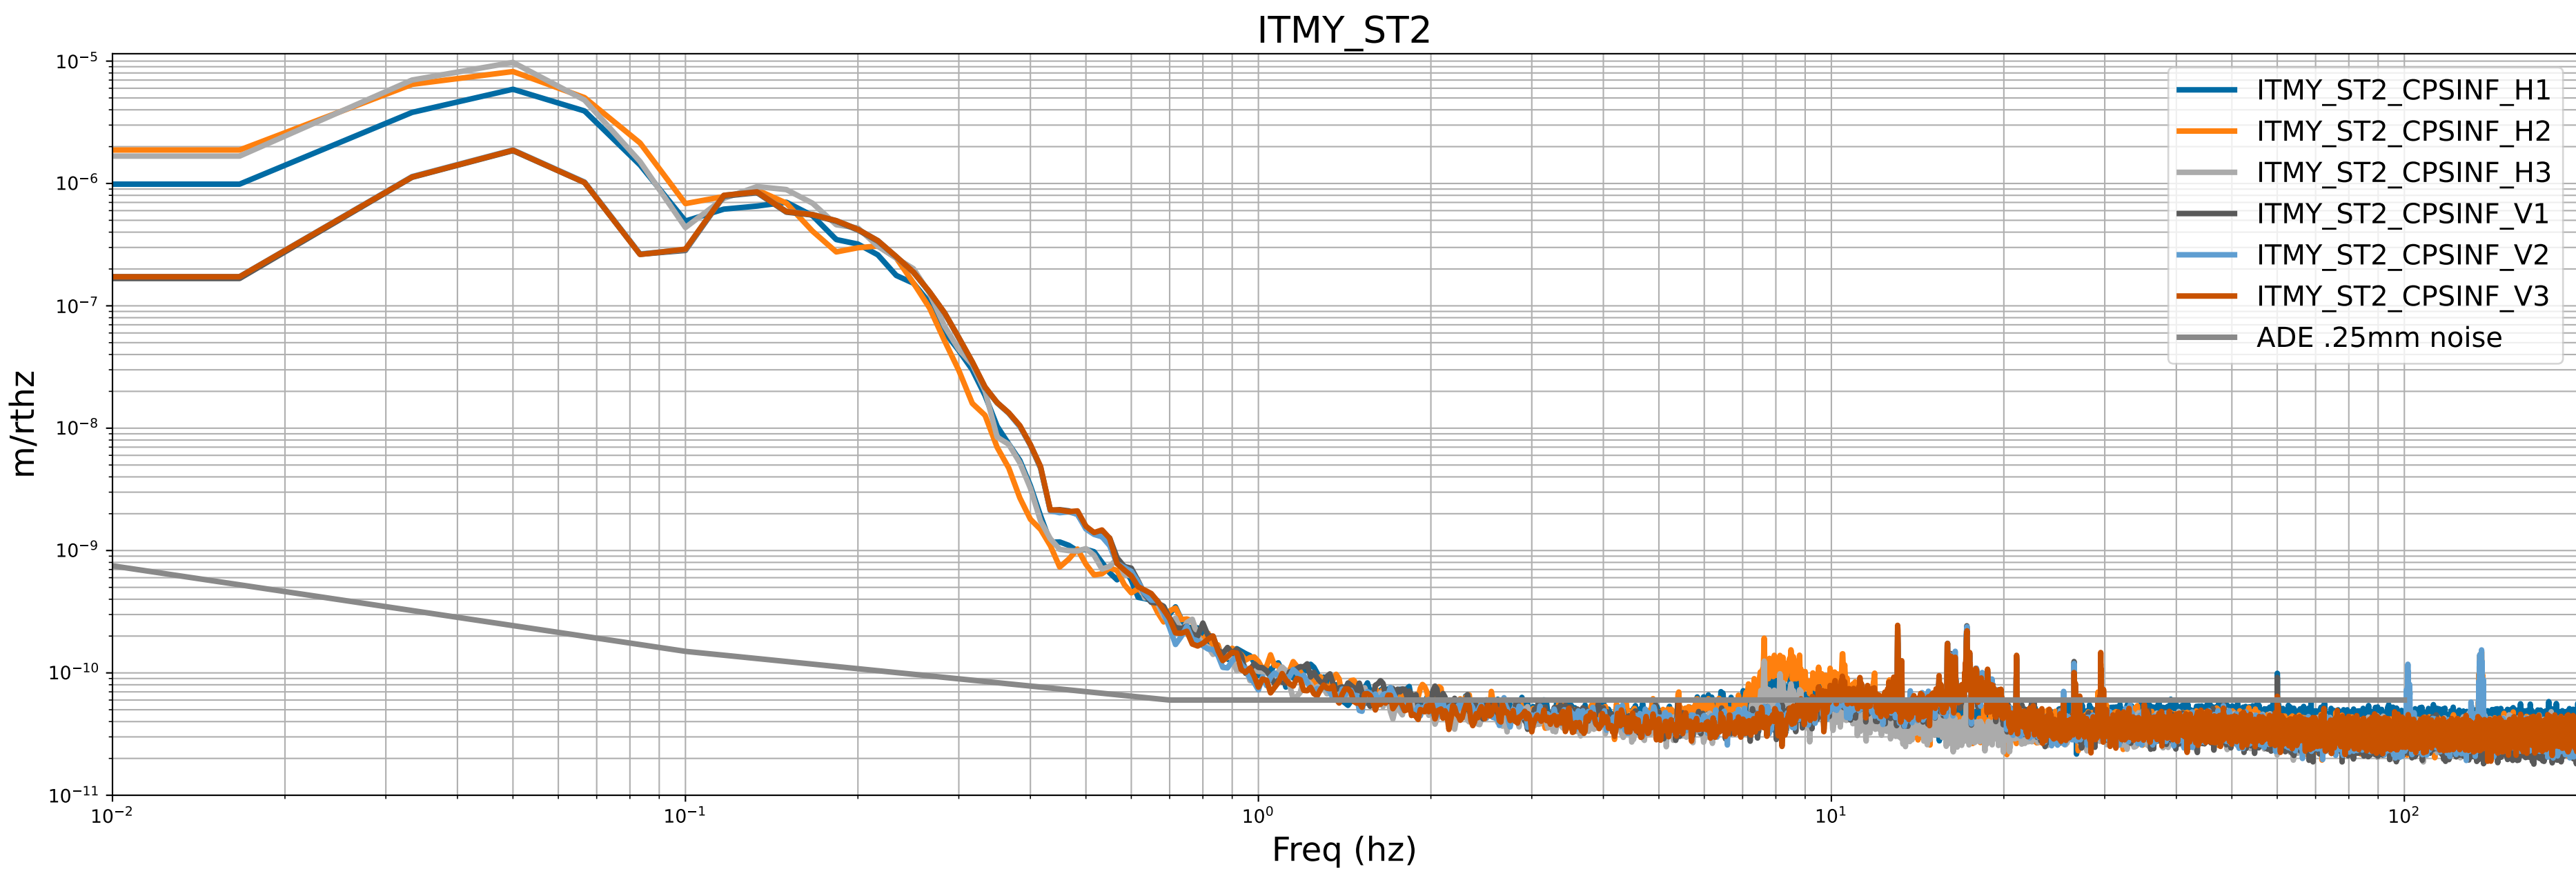

BS_ST1

CPS Spectra 1395136800 to 1395137400

calibration only >10hz