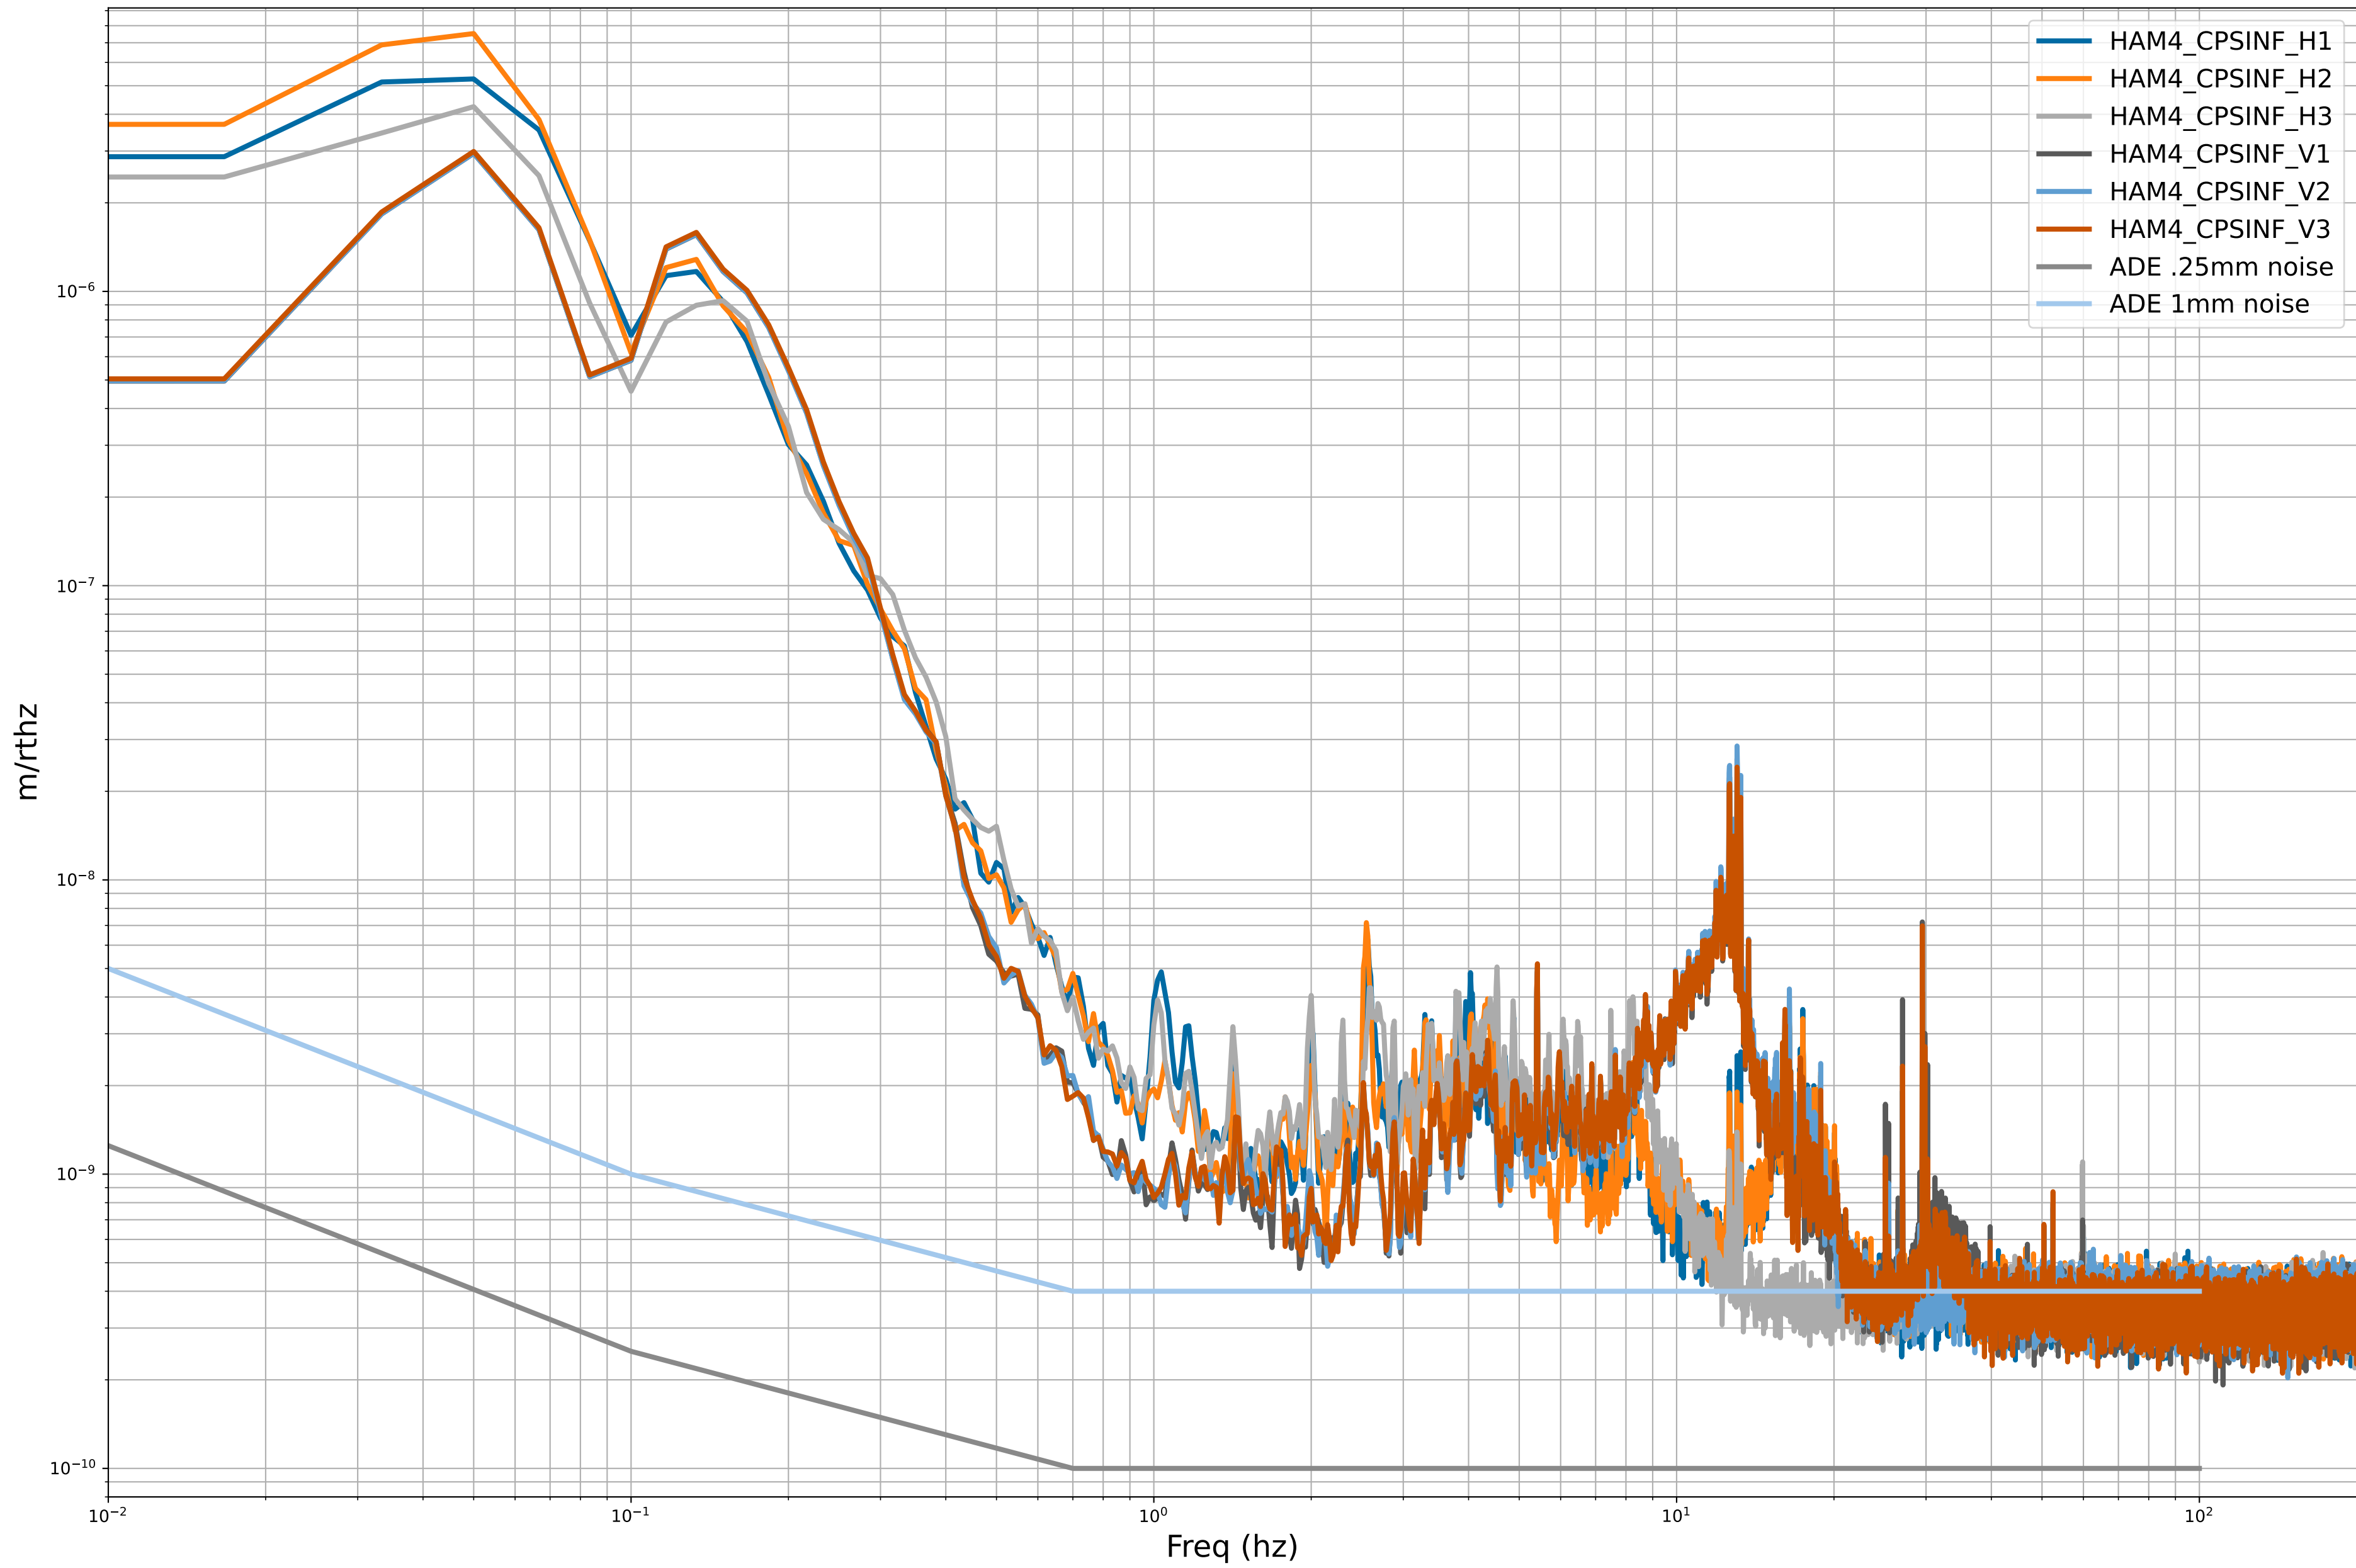

# HAM2 CPS Spectra 1395136800 to 1395137400

calibration only >10hz

# HAM3 CPS Spectra 1395136800 to 1395137400

calibration only >10hz

# HAM4 CPS Spectra 1395136800 to 1395137400

calibration only >10hz