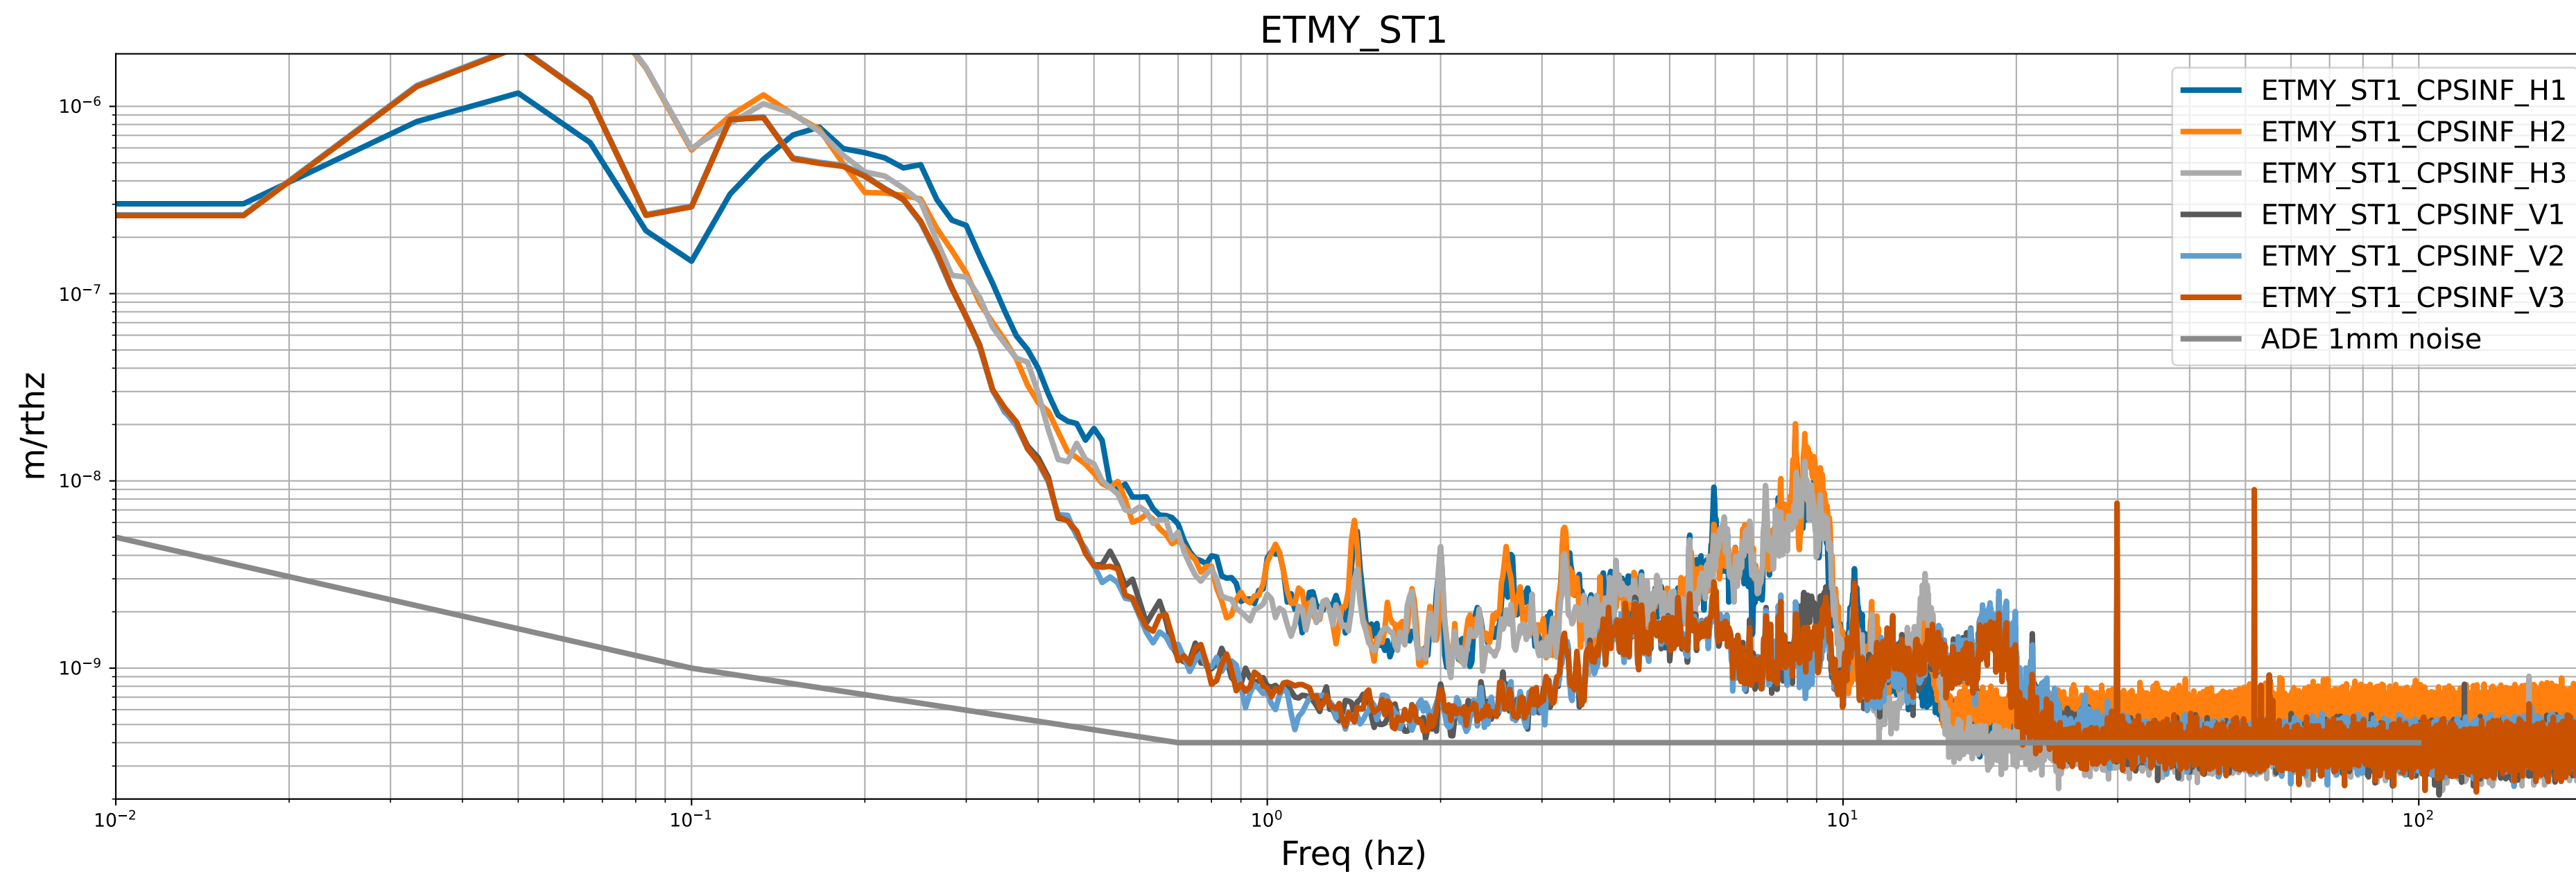

CPS Spectra 1395136800 to 1395137400

calibration only >10hz