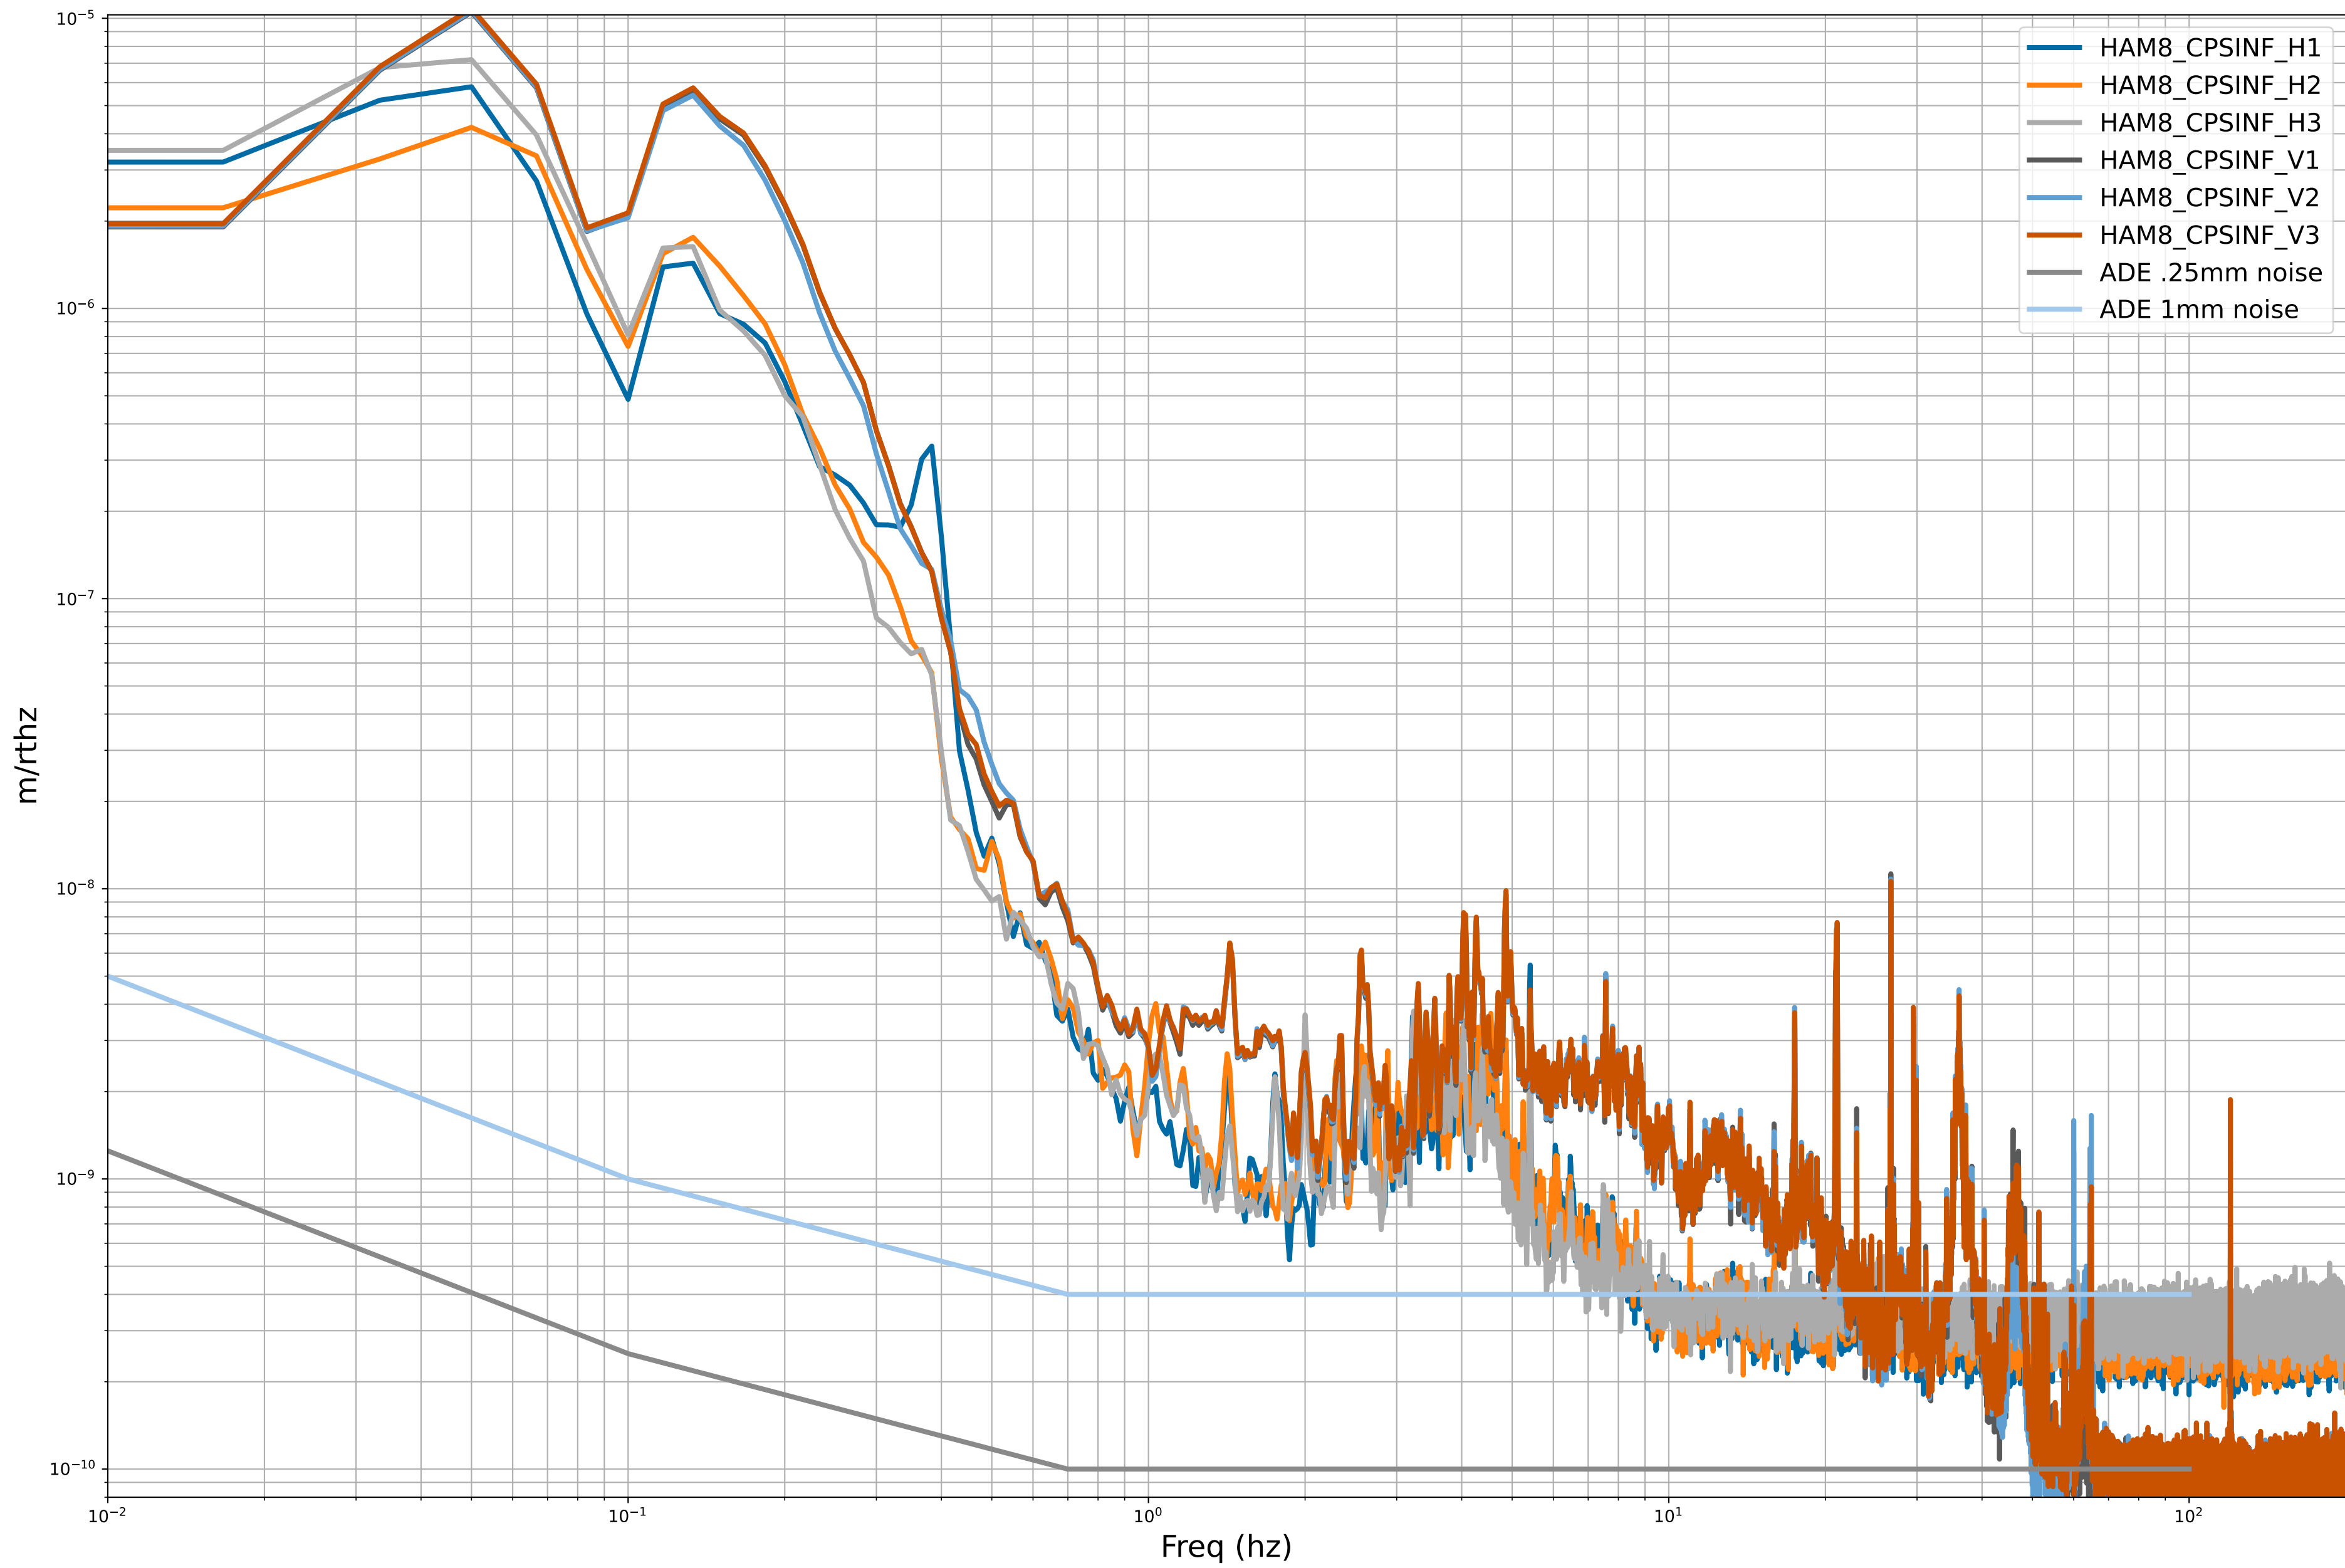

HAM8 CPS Spectra 1395136800 to 1395137400

calibration only >10hz