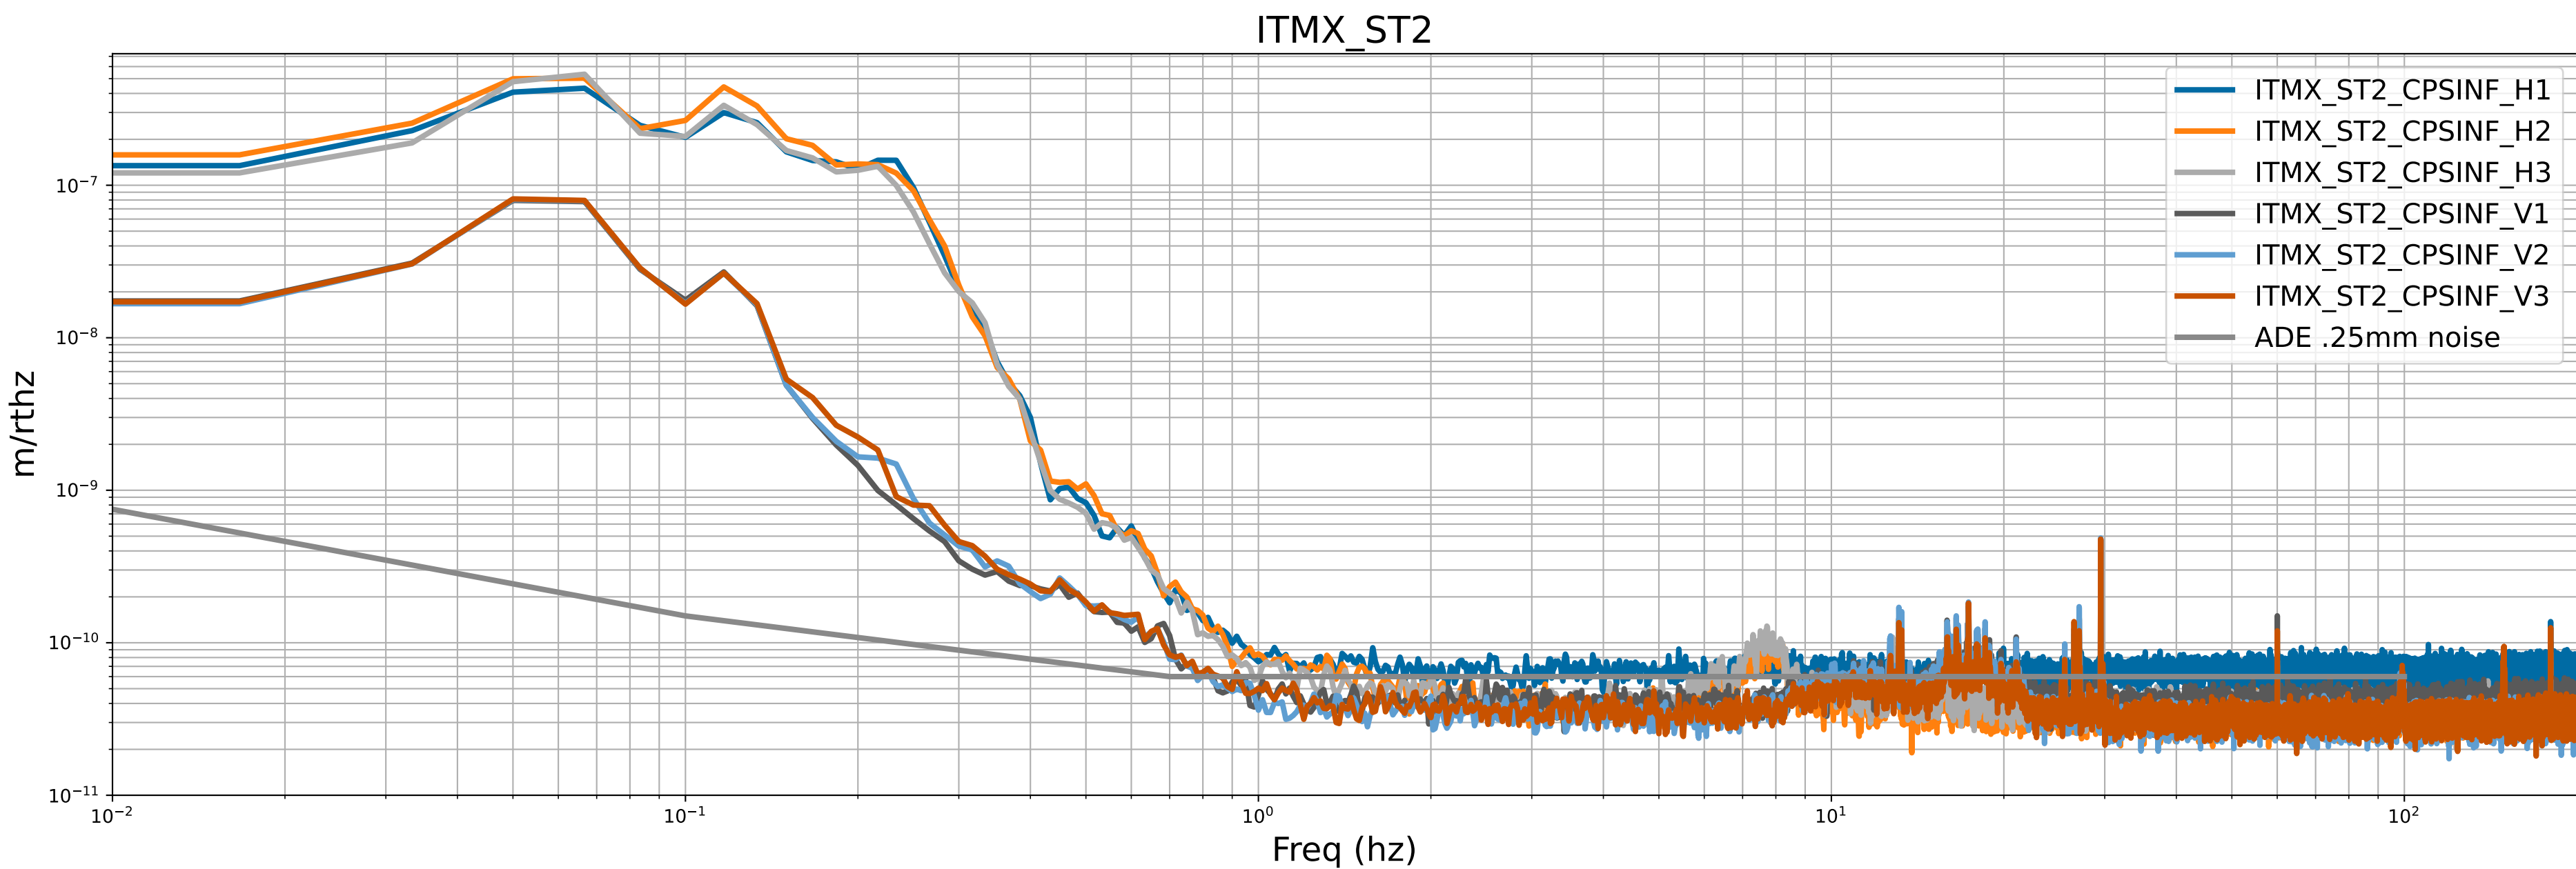

HAM2 CPS Spectra 1395568800 to 1395569400

calibration only >10hz

HAM3 CPS Spectra 1395568800 to 1395569400

calibration only >10hz

HAM4 CPS Spectra 1395568800 to 1395569400

calibration only >10hz

HAM5 CPS Spectra 1395568800 to 1395569400

calibration only >10hz

HAM6 CPS Spectra 1395568800 to 1395569400

calibration only >10hz

HAM7 CPS Spectra 1395568800 to 1395569400

calibration only >10hz

HAM8 CPS Spectra 1395568800 to 1395569400

calibration only >10hz

CPS Spectra 1395568800 to 1395569400

calibration only >10hz

CPS Spectra 1395568800 to 1395569400

calibration only >10hz

CPS Spectra 1395568800 to 1395569400

calibration only >10hz

CPS Spectra 1395568800 to 1395569400

calibration only >10hz

CPS Spectra 1395568800 to 1395569400

calibration only >10hz