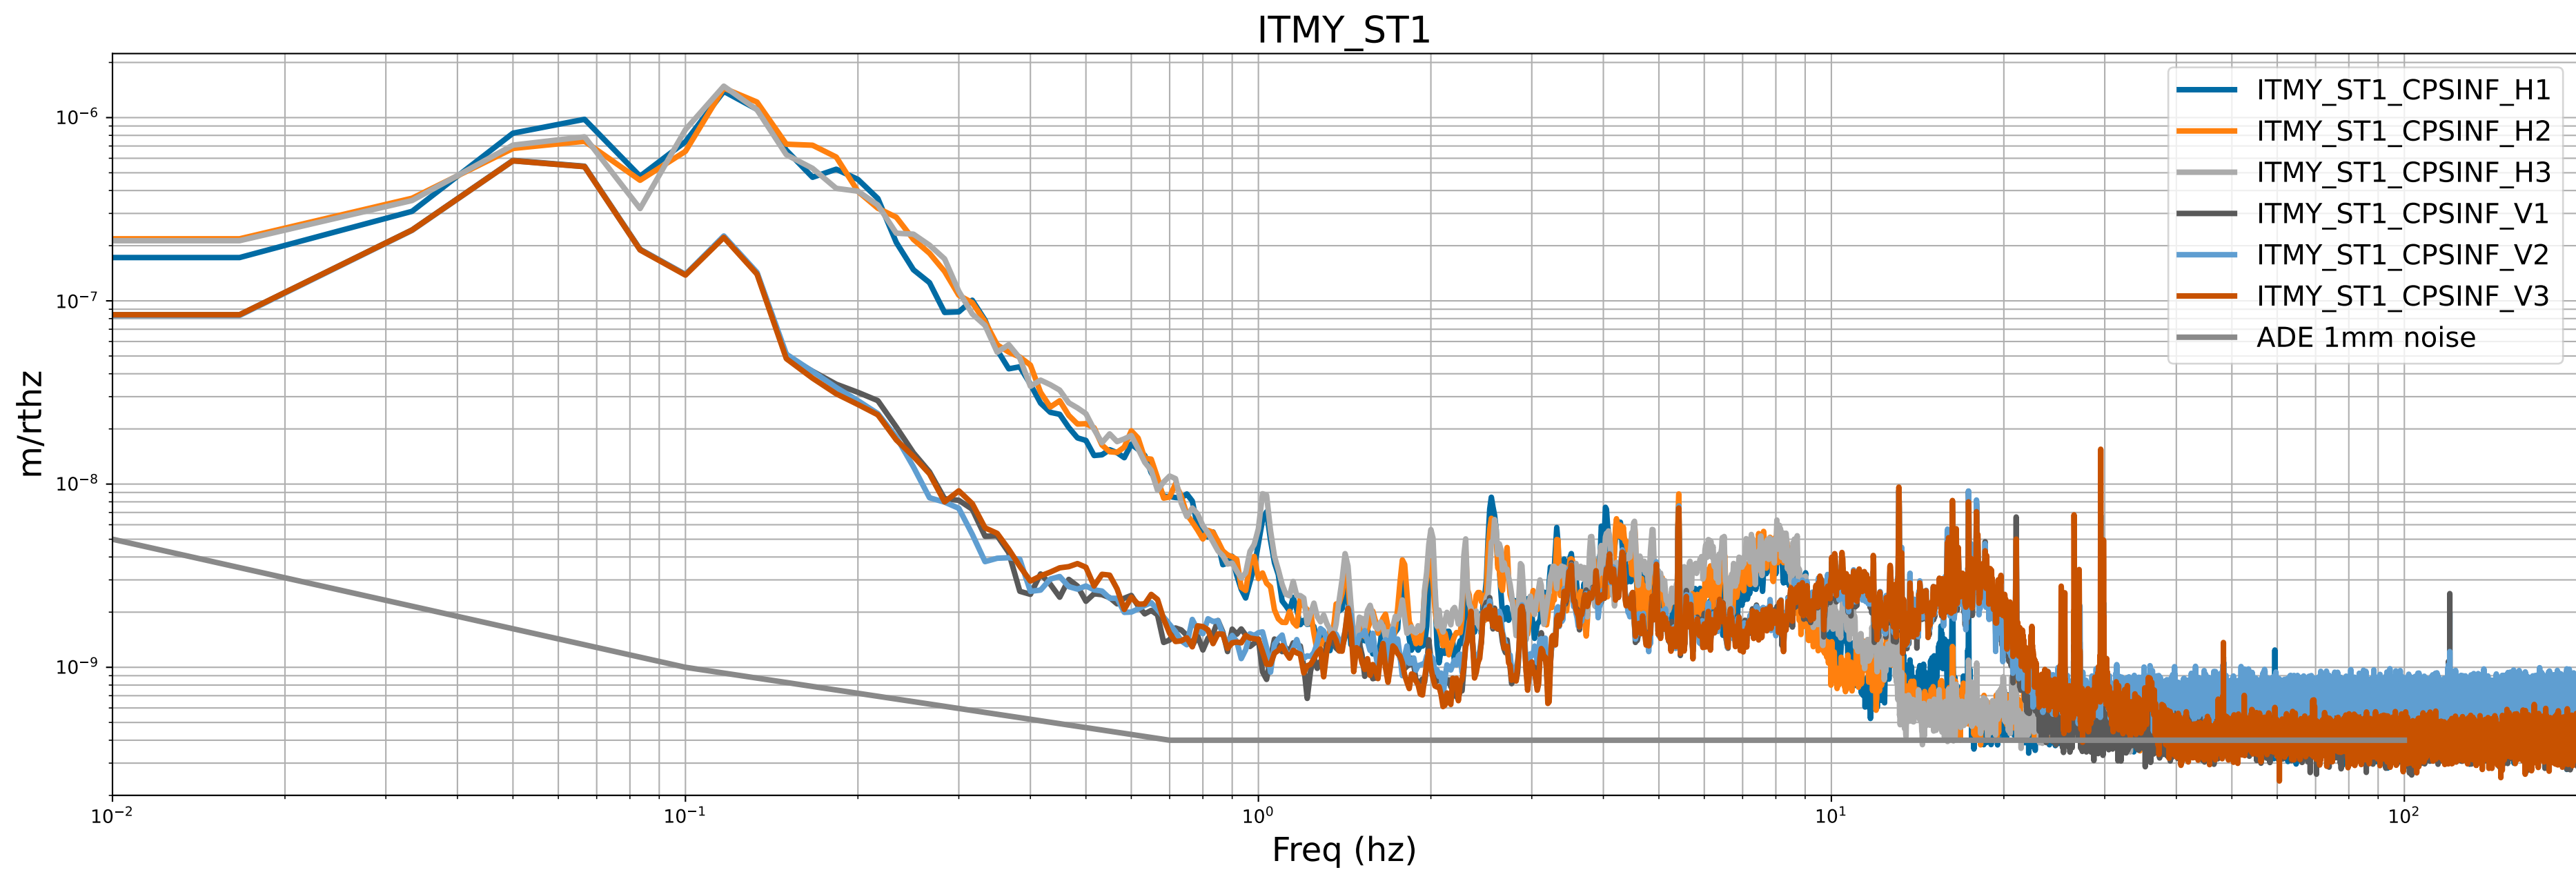

HAM2 CPS Spectra 1395568800 to 1395569400

calibration only >10hz

HAM3 CPS Spectra 1395568800 to 1395569400

calibration only >10hz

HAM4 CPS Spectra 1395568800 to 1395569400

calibration only >10hz

HAM5 CPS Spectra 1395568800 to 1395569400

calibration only >10hz

HAM6 CPS Spectra 1395568800 to 1395569400

calibration only >10hz

HAM7 CPS Spectra 1395568800 to 1395569400

calibration only >10hz

HAM8 CPS Spectra 1395568800 to 1395569400

calibration only >10hz

CPS Spectra 1395568800 to 1395569400

calibration only >10hz

CPS Spectra 1395568800 to 1395569400

calibration only >10hz

CPS Spectra 1395568800 to 1395569400

calibration only >10hz

CPS Spectra 1395568800 to 1395569400

calibration only >10hz

CPS Spectra 1395568800 to 1395569400

calibration only >10hz