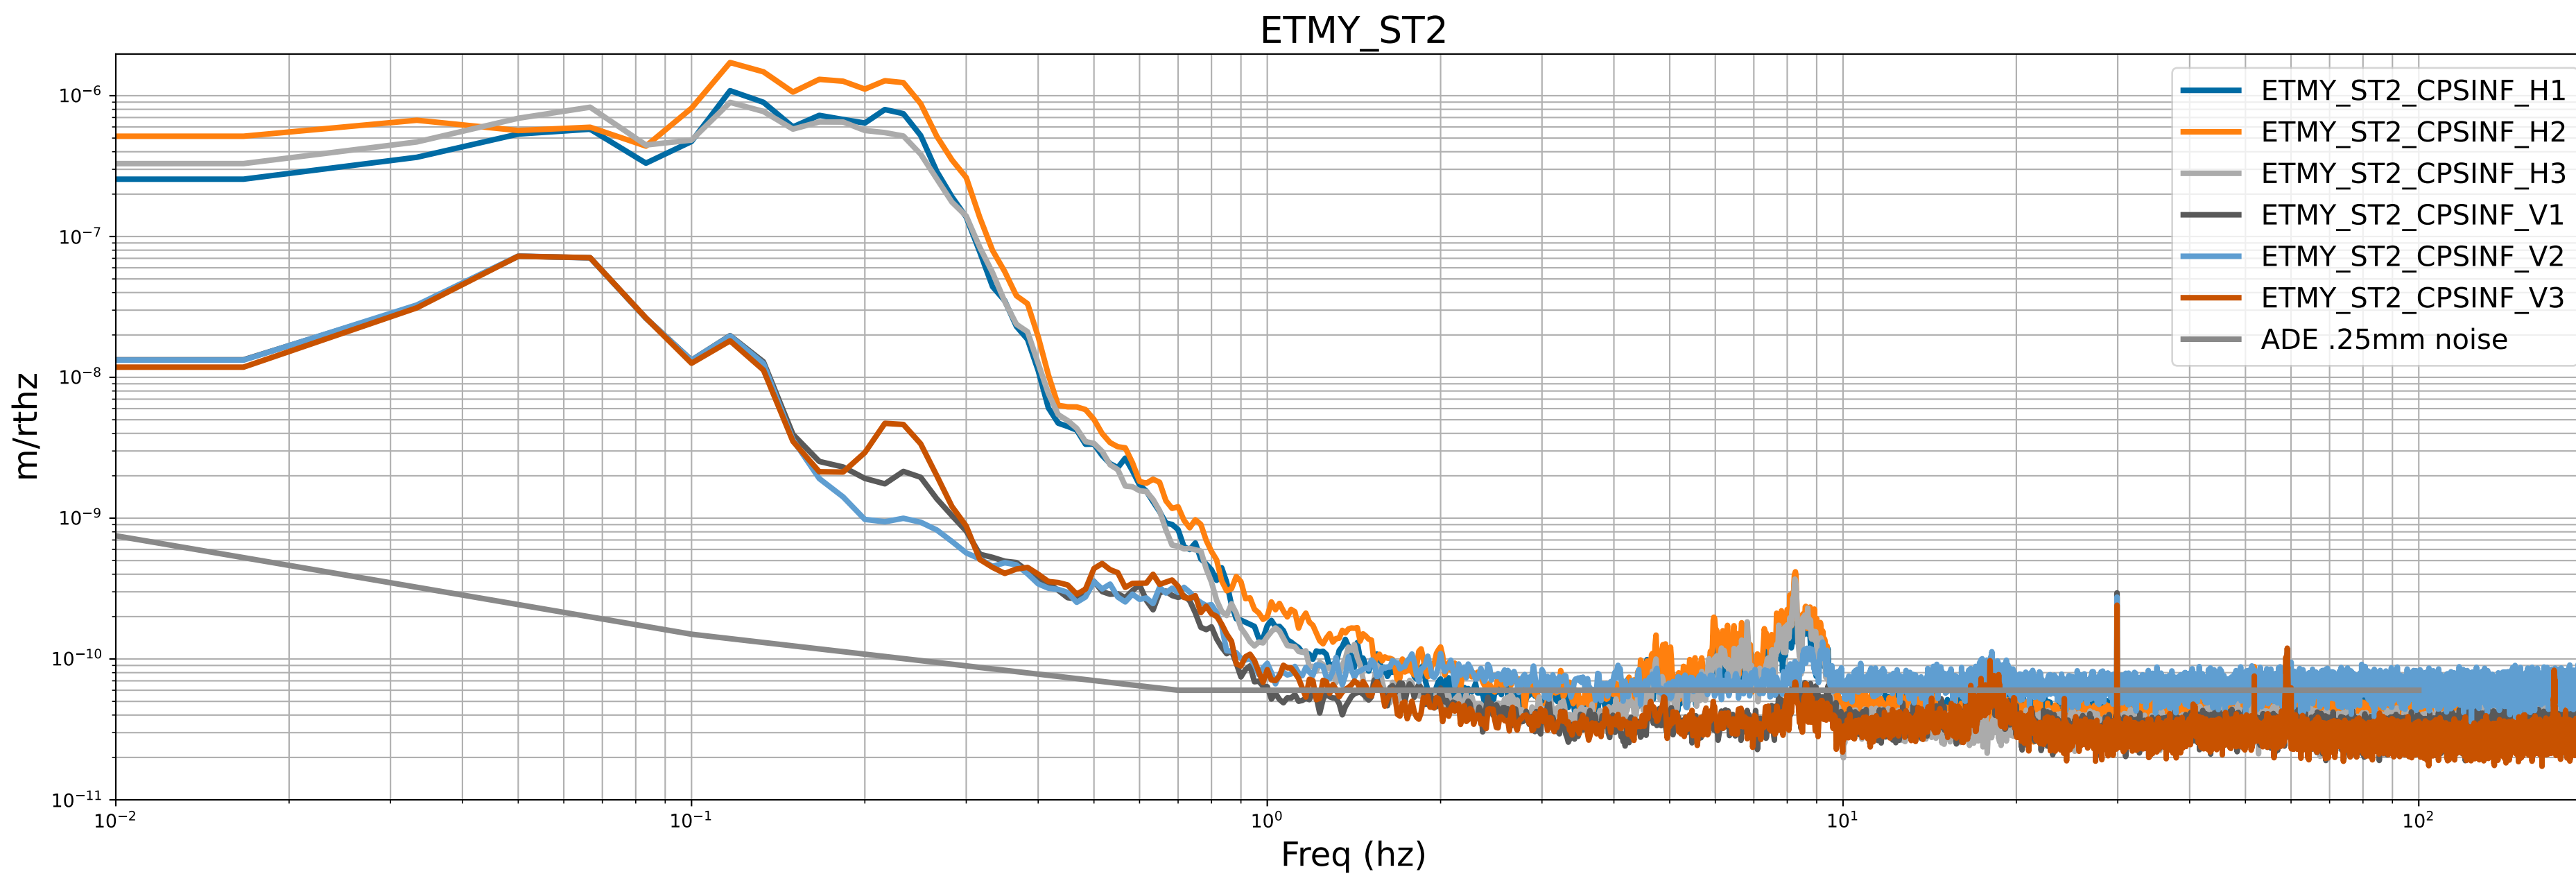

HAM2 CPS Spectra 1395568800 to 1395569400

calibration only >10hz

HAM3 CPS Spectra 1395568800 to 1395569400

calibration only >10hz

HAM4 CPS Spectra 1395568800 to 1395569400

calibration only >10hz

HAM5 CPS Spectra 1395568800 to 1395569400

calibration only >10hz

HAM6 CPS Spectra 1395568800 to 1395569400

calibration only >10hz

HAM7 CPS Spectra 1395568800 to 1395569400

calibration only >10hz

HAM8 CPS Spectra 1395568800 to 1395569400

calibration only >10hz

CPS Spectra 1395568800 to 1395569400

calibration only >10hz

CPS Spectra 1395568800 to 1395569400

calibration only >10hz

CPS Spectra 1395568800 to 1395569400

calibration only >10hz

CPS Spectra 1395568800 to 1395569400

calibration only >10hz

CPS Spectra 1395568800 to 1395569400

calibration only >10hz