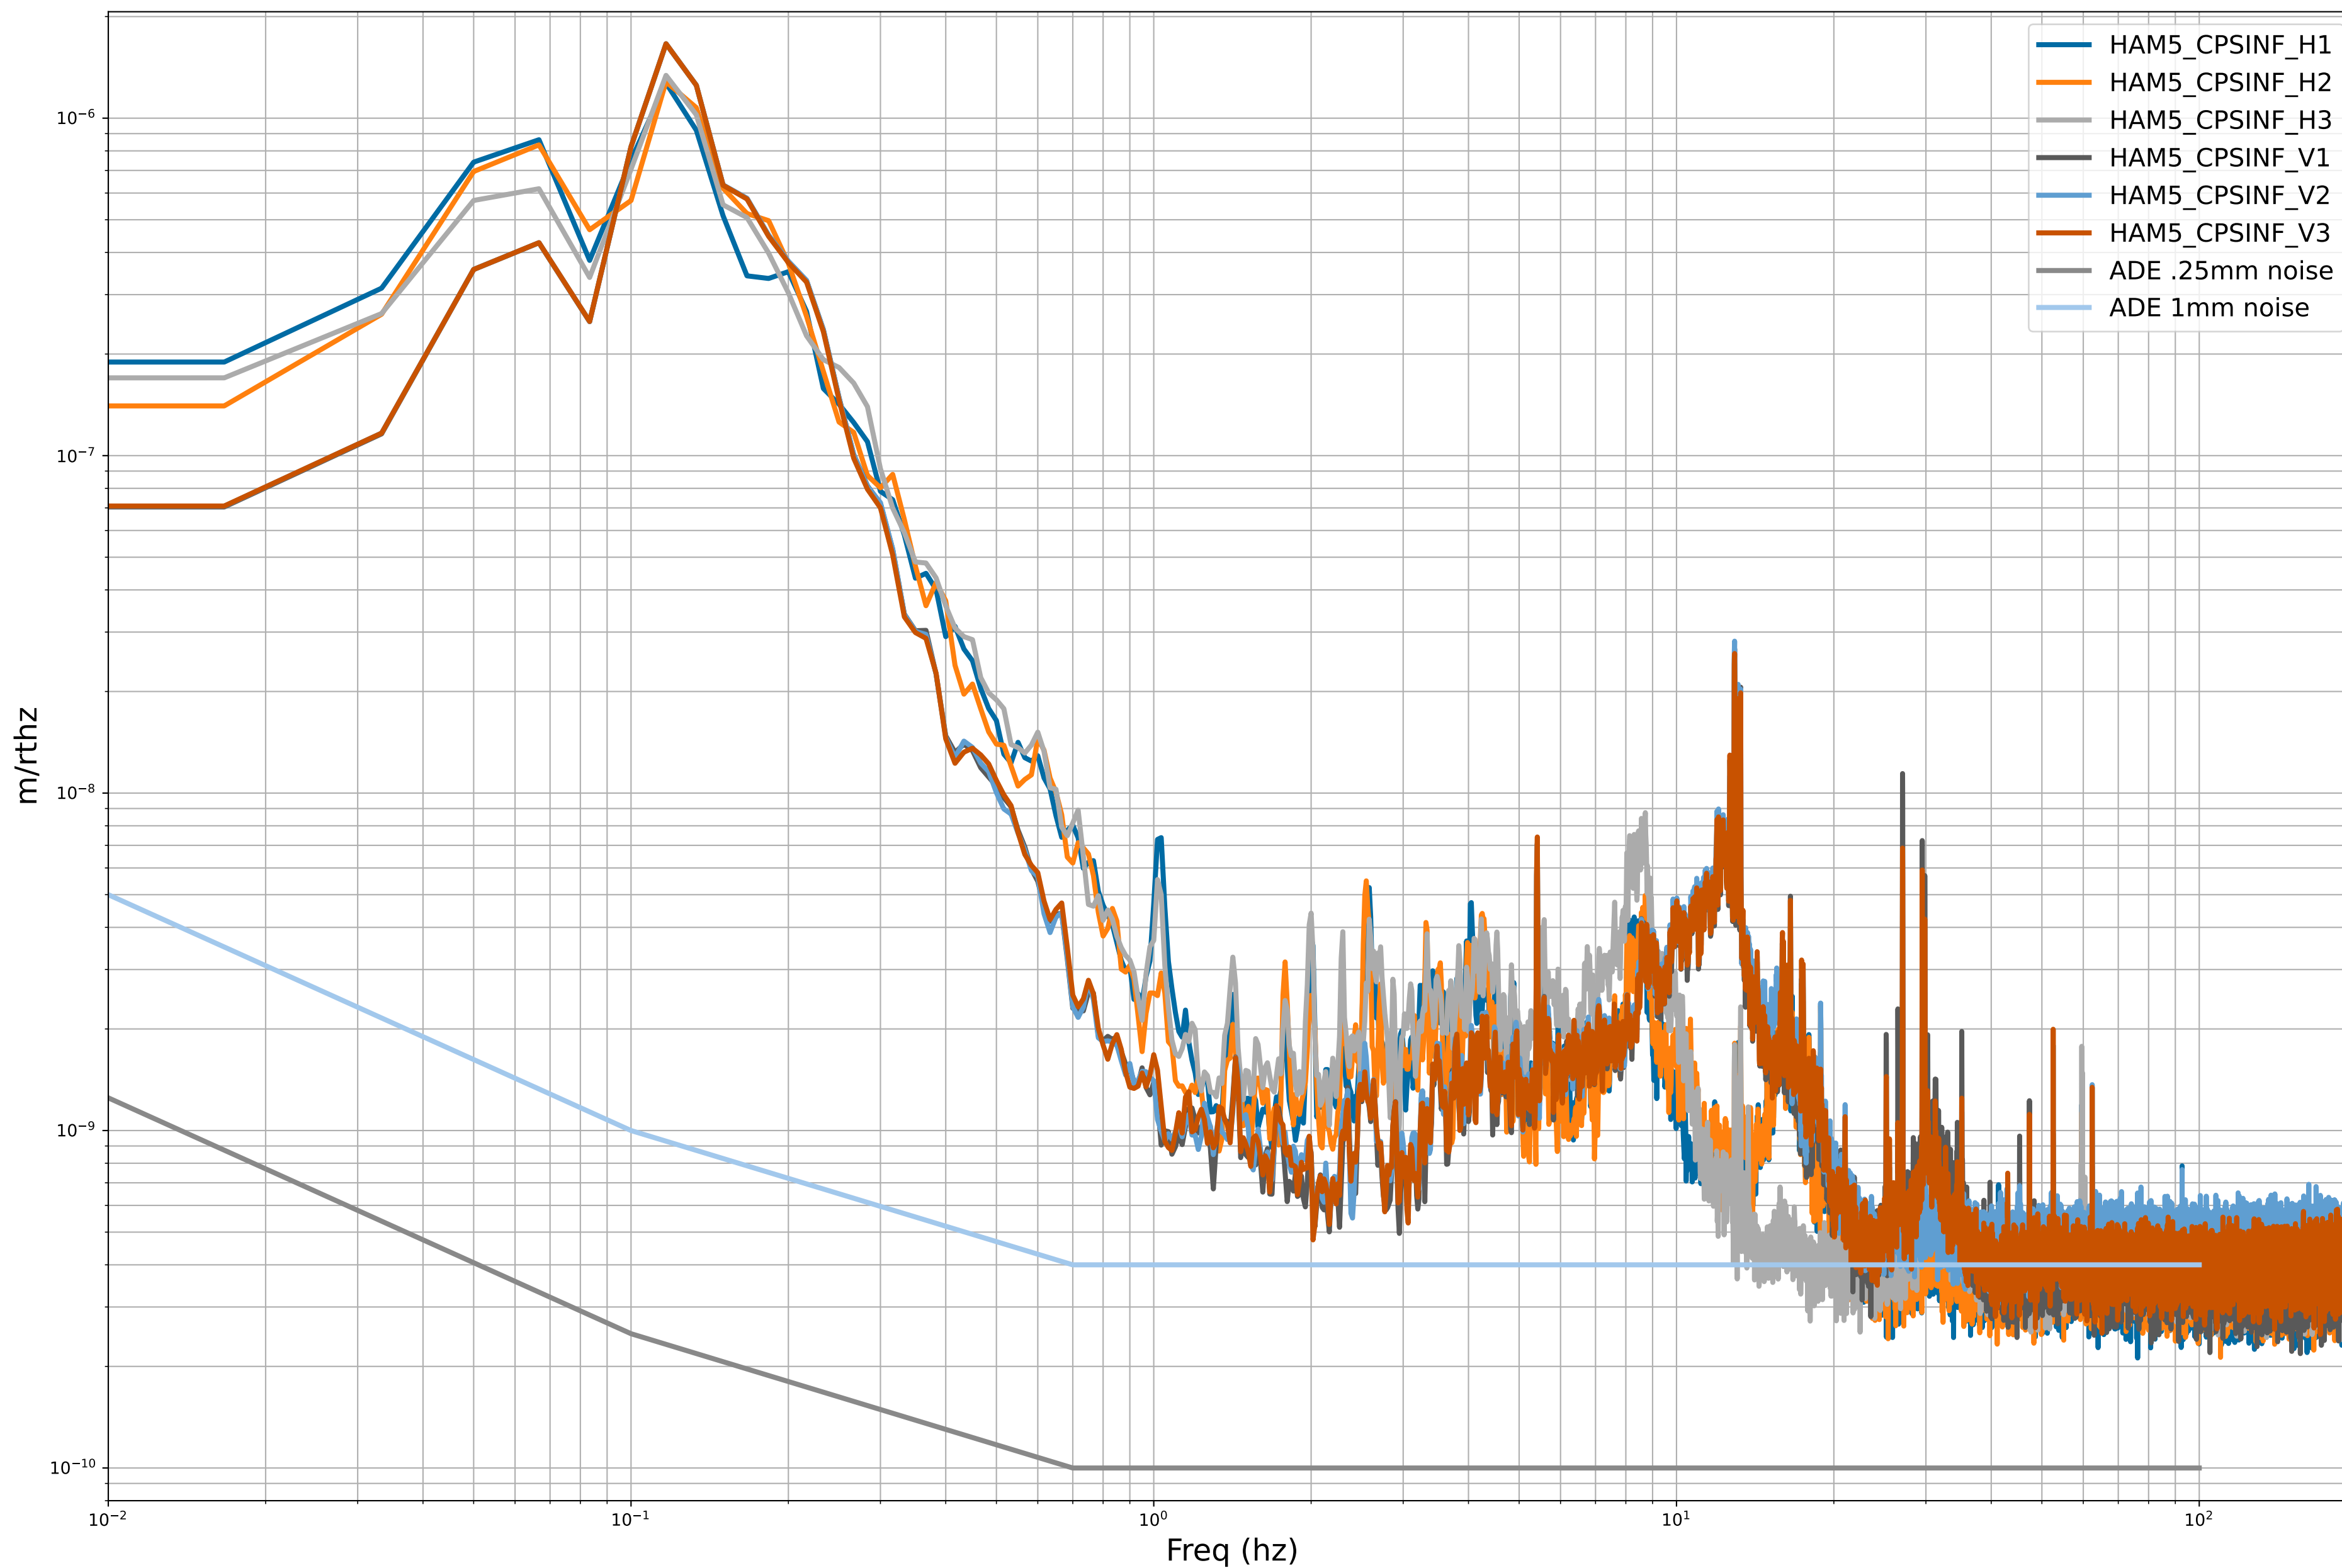

HAM2 CPS Spectra 1395568800 to 1395569400

calibration only >10hz

HAM3 CPS Spectra 1395568800 to 1395569400

calibration only >10hz

HAM4 CPS Spectra 1395568800 to 1395569400

calibration only >10hz

HAM5 CPS Spectra 1395568800 to 1395569400

calibration only >10hz

HAM6 CPS Spectra 1395568800 to 1395569400

calibration only >10hz

HAM7 CPS Spectra 1395568800 to 1395569400

calibration only >10hz

HAM8 CPS Spectra 1395568800 to 1395569400

calibration only >10hz

CPS Spectra 1395568800 to 1395569400

calibration only >10hz

CPS Spectra 1395568800 to 1395569400

calibration only >10hz

CPS Spectra 1395568800 to 1395569400

calibration only >10hz

CPS Spectra 1395568800 to 1395569400