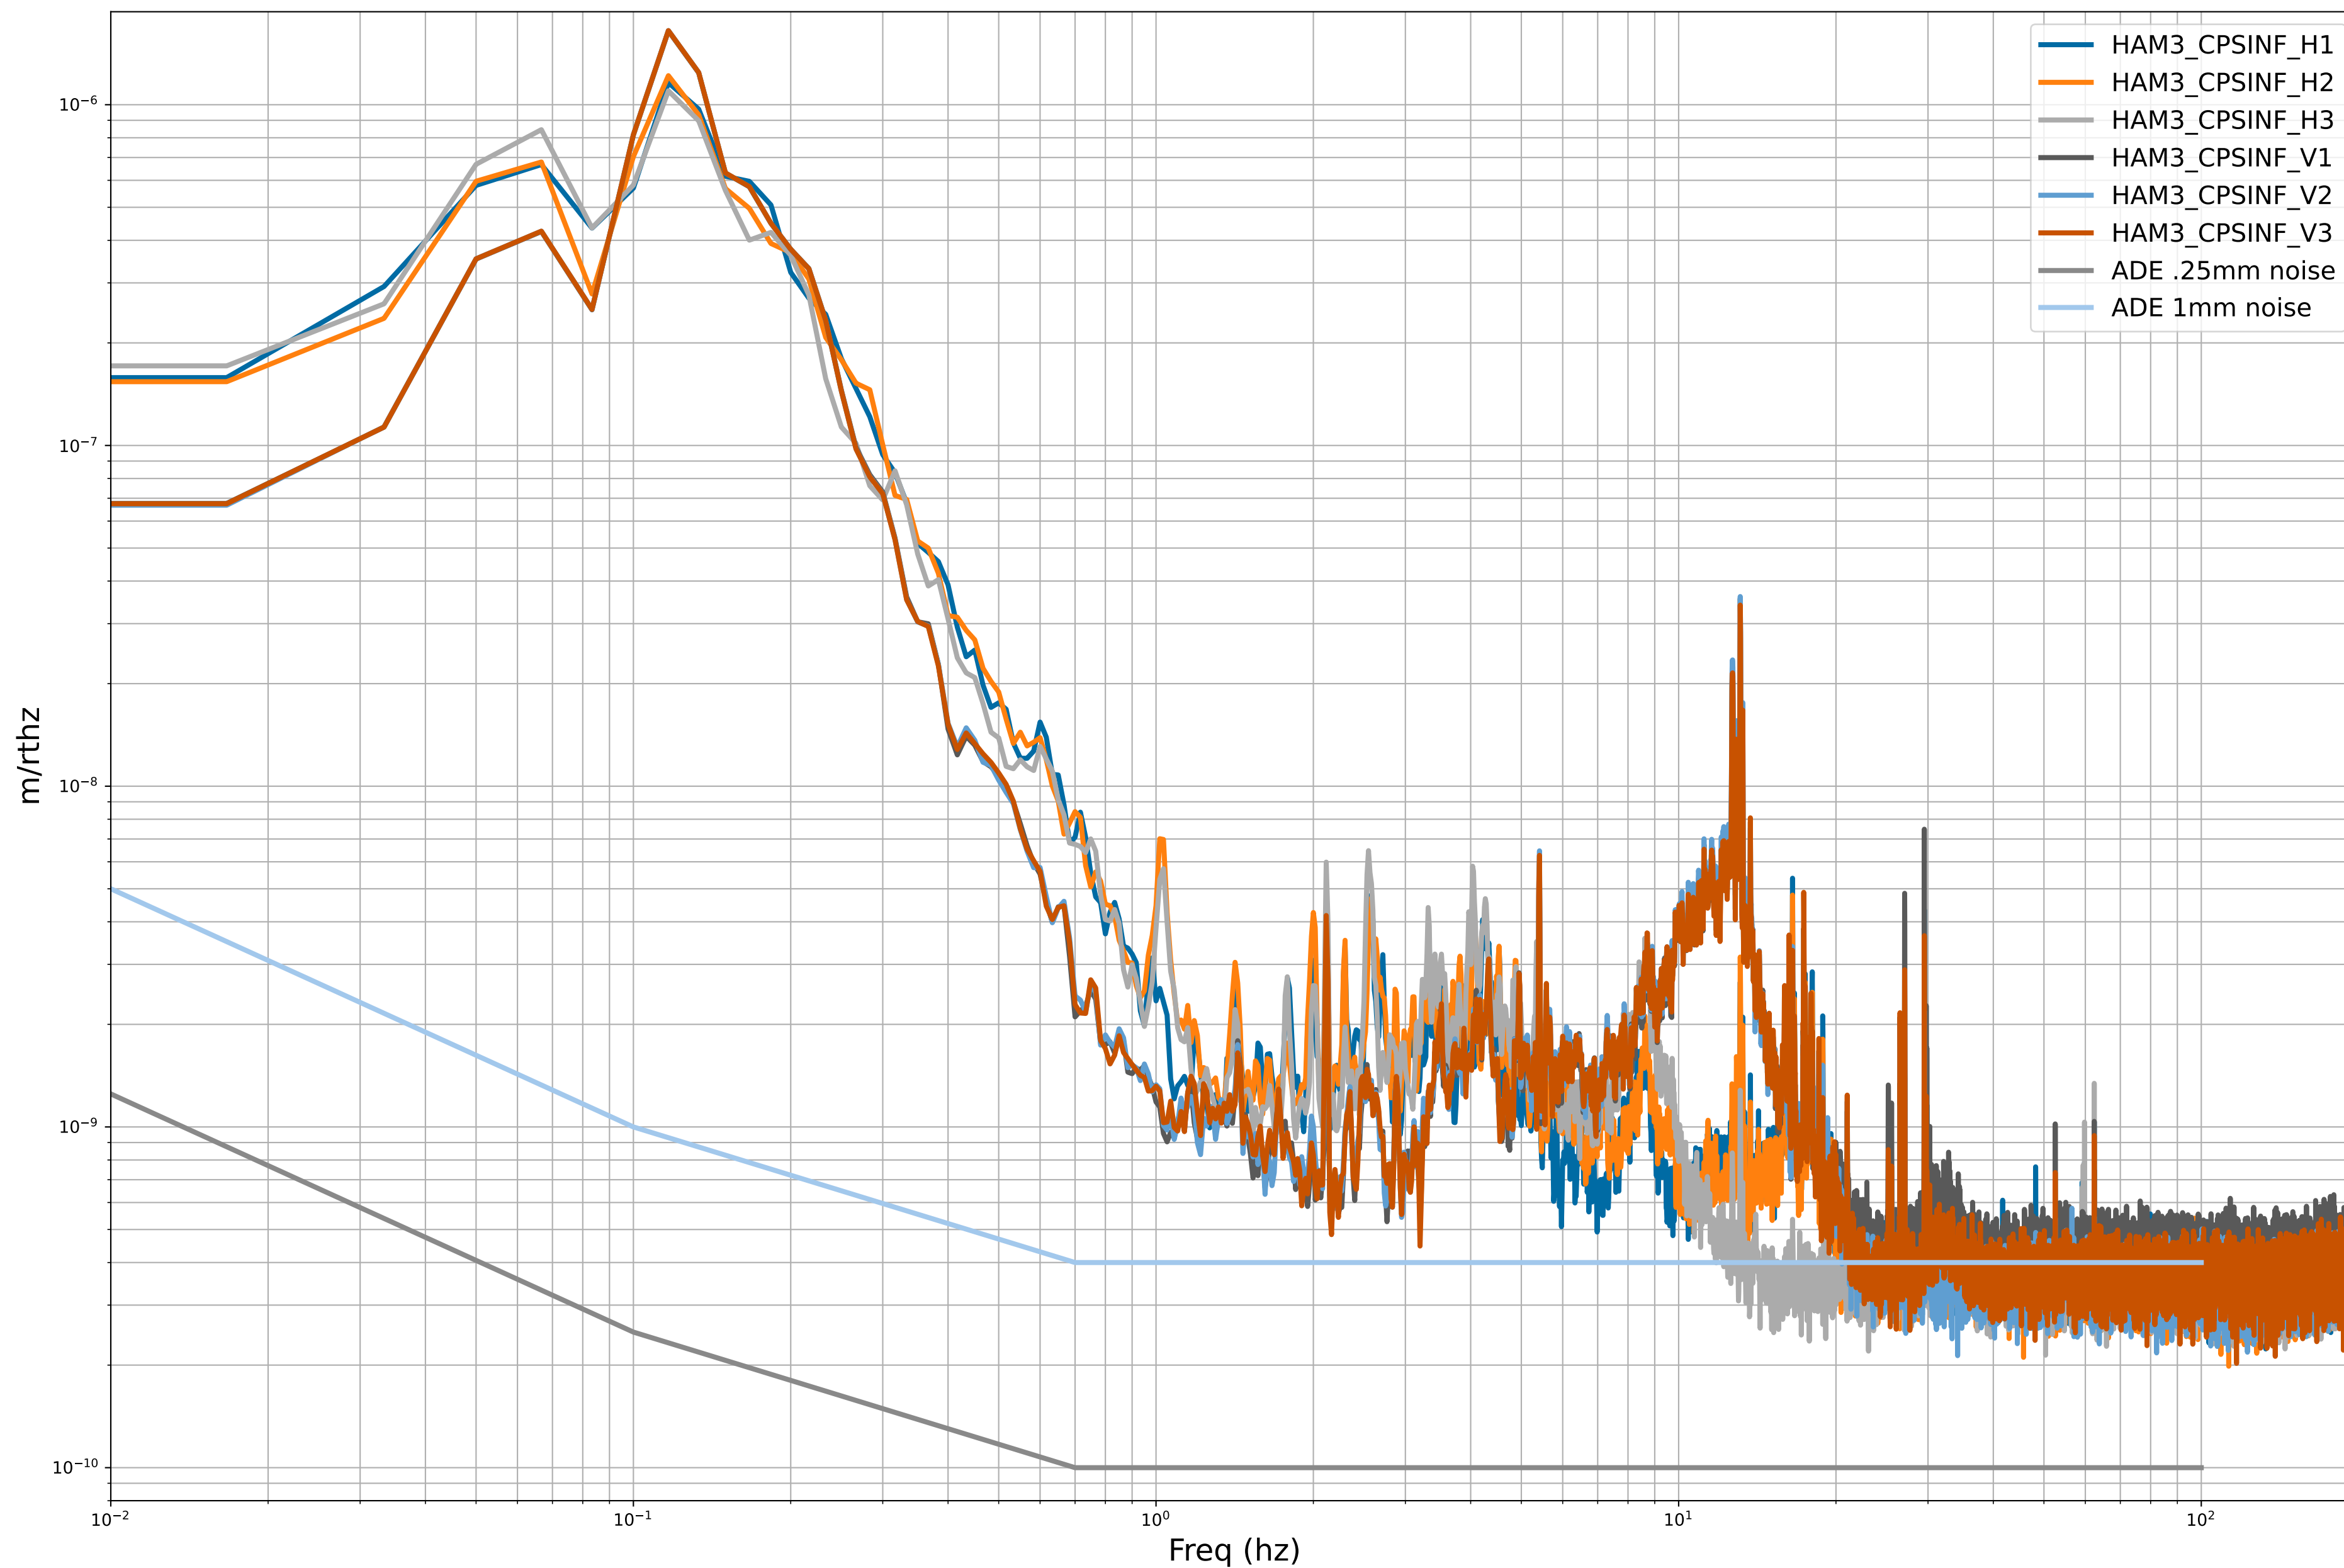

HAM2 CPS Spectra 1395568800 to 1395569400

calibration only >10hz

HAM3 CPS Spectra 1395568800 to 1395569400

calibration only >10hz

HAM4 CPS Spectra 1395568800 to 1395569400

calibration only >10hz

HAM5 CPS Spectra 1395568800 to 1395569400

calibration only >10hz

HAM6 CPS Spectra 1395568800 to 1395569400

calibration only >10hz

HAM7 CPS Spectra 1395568800 to 1395569400

calibration only >10hz

HAM8 CPS Spectra 1395568800 to 1395569400

calibration only >10hz

CPS Spectra 1395568800 to 1395569400

calibration only >10hz

CPS Spectra 1395568800 to 1395569400

calibration only >10hz

CPS Spectra 1395568800 to 1395569400

calibration only >10hz

CPS Spectra 1395568800 to 1395569400