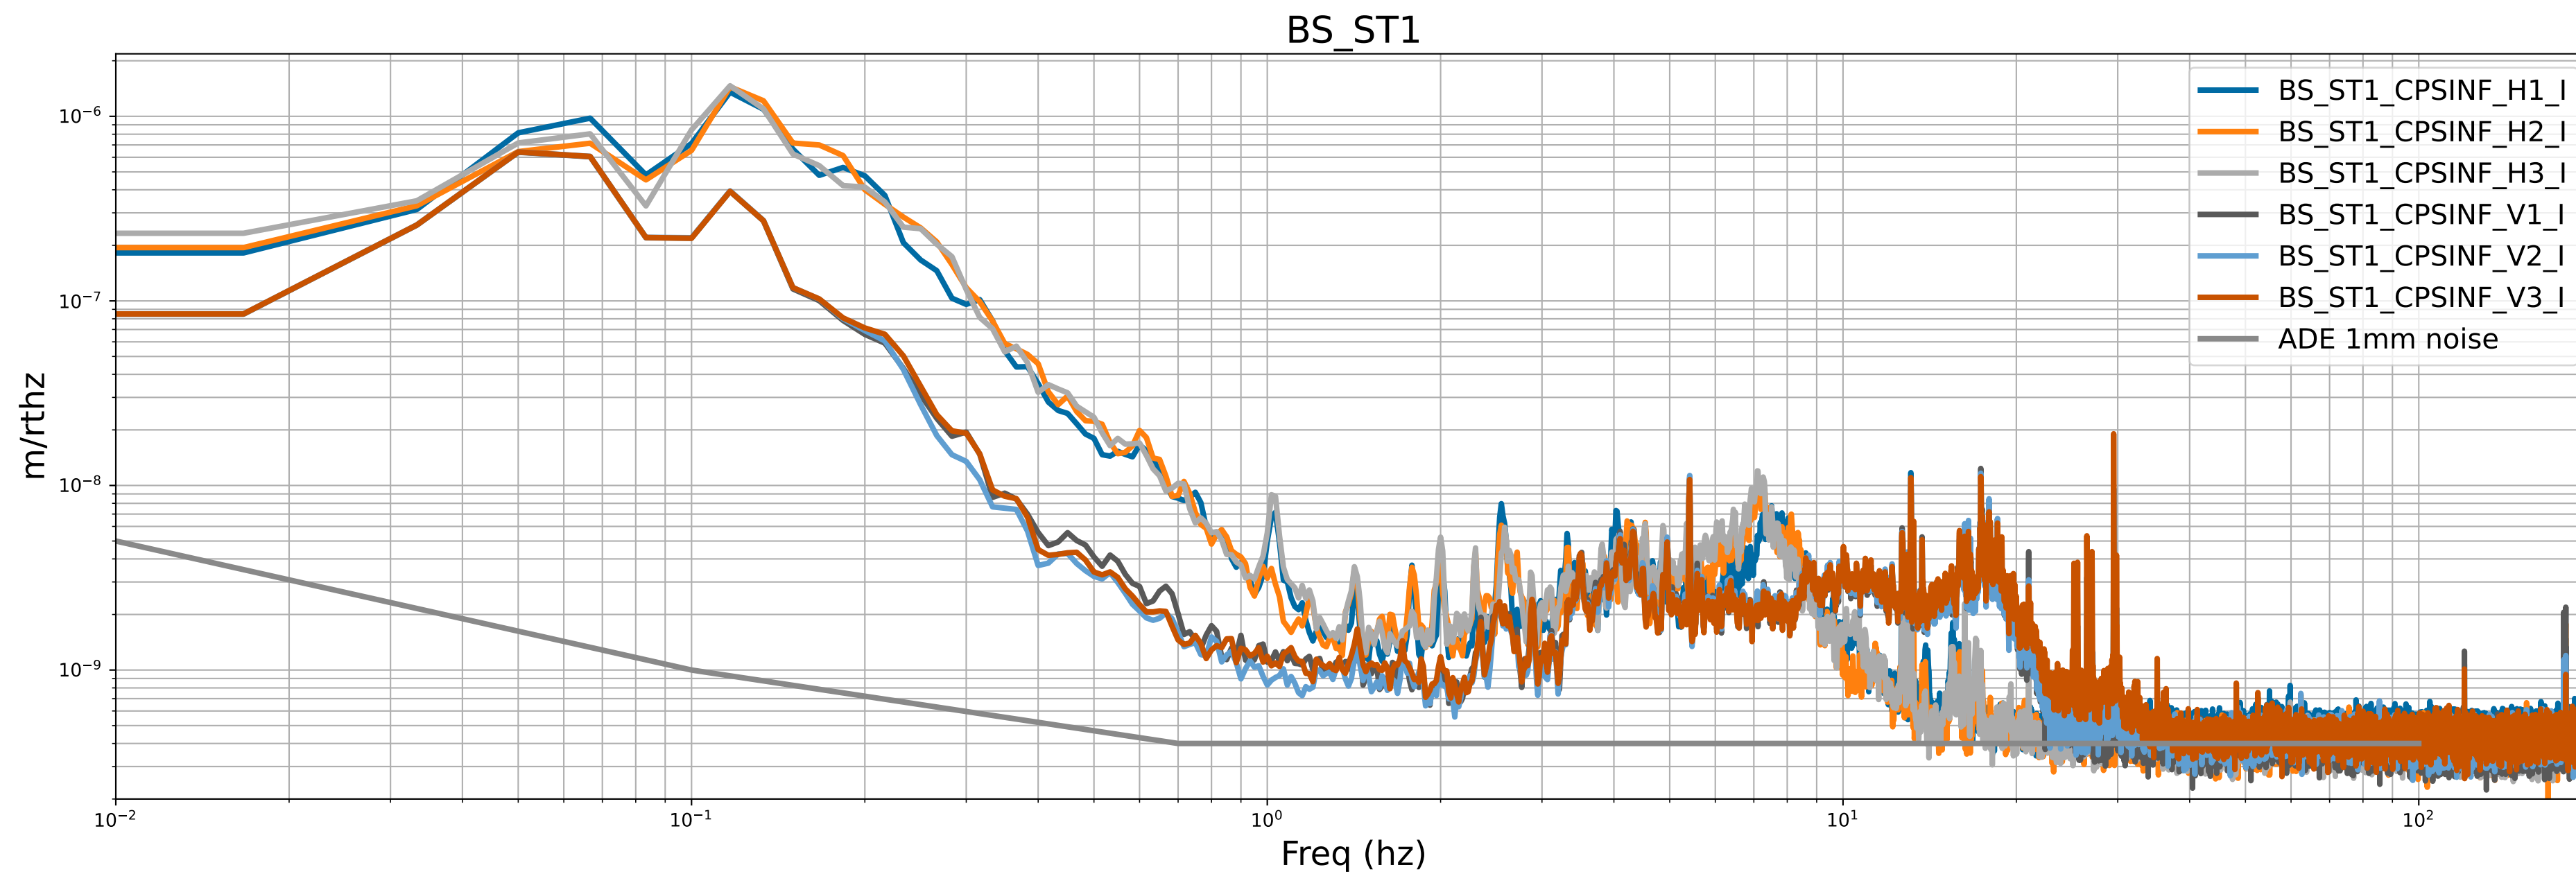

HAM2 CPS Spectra 1395568800 to 1395569400

calibration only >10hz

HAM3 CPS Spectra 1395568800 to 1395569400

calibration only >10hz

HAM4 CPS Spectra 1395568800 to 1395569400

calibration only >10hz

HAM5 CPS Spectra 1395568800 to 1395569400

calibration only >10hz

HAM6 CPS Spectra 1395568800 to 1395569400

calibration only >10hz

HAM7 CPS Spectra 1395568800 to 1395569400

calibration only >10hz

HAM8 CPS Spectra 1395568800 to 1395569400

calibration only >10hz

CPS Spectra 1395568800 to 1395569400

calibration only >10hz

CPS Spectra 1395568800 to 1395569400

calibration only >10hz

CPS Spectra 1395568800 to 1395569400

calibration only >10hz

CPS Spectra 1395568800 to 1395569400

calibration only >10hz

CPS Spectra 1395568800 to 1395569400

calibration only >10hz