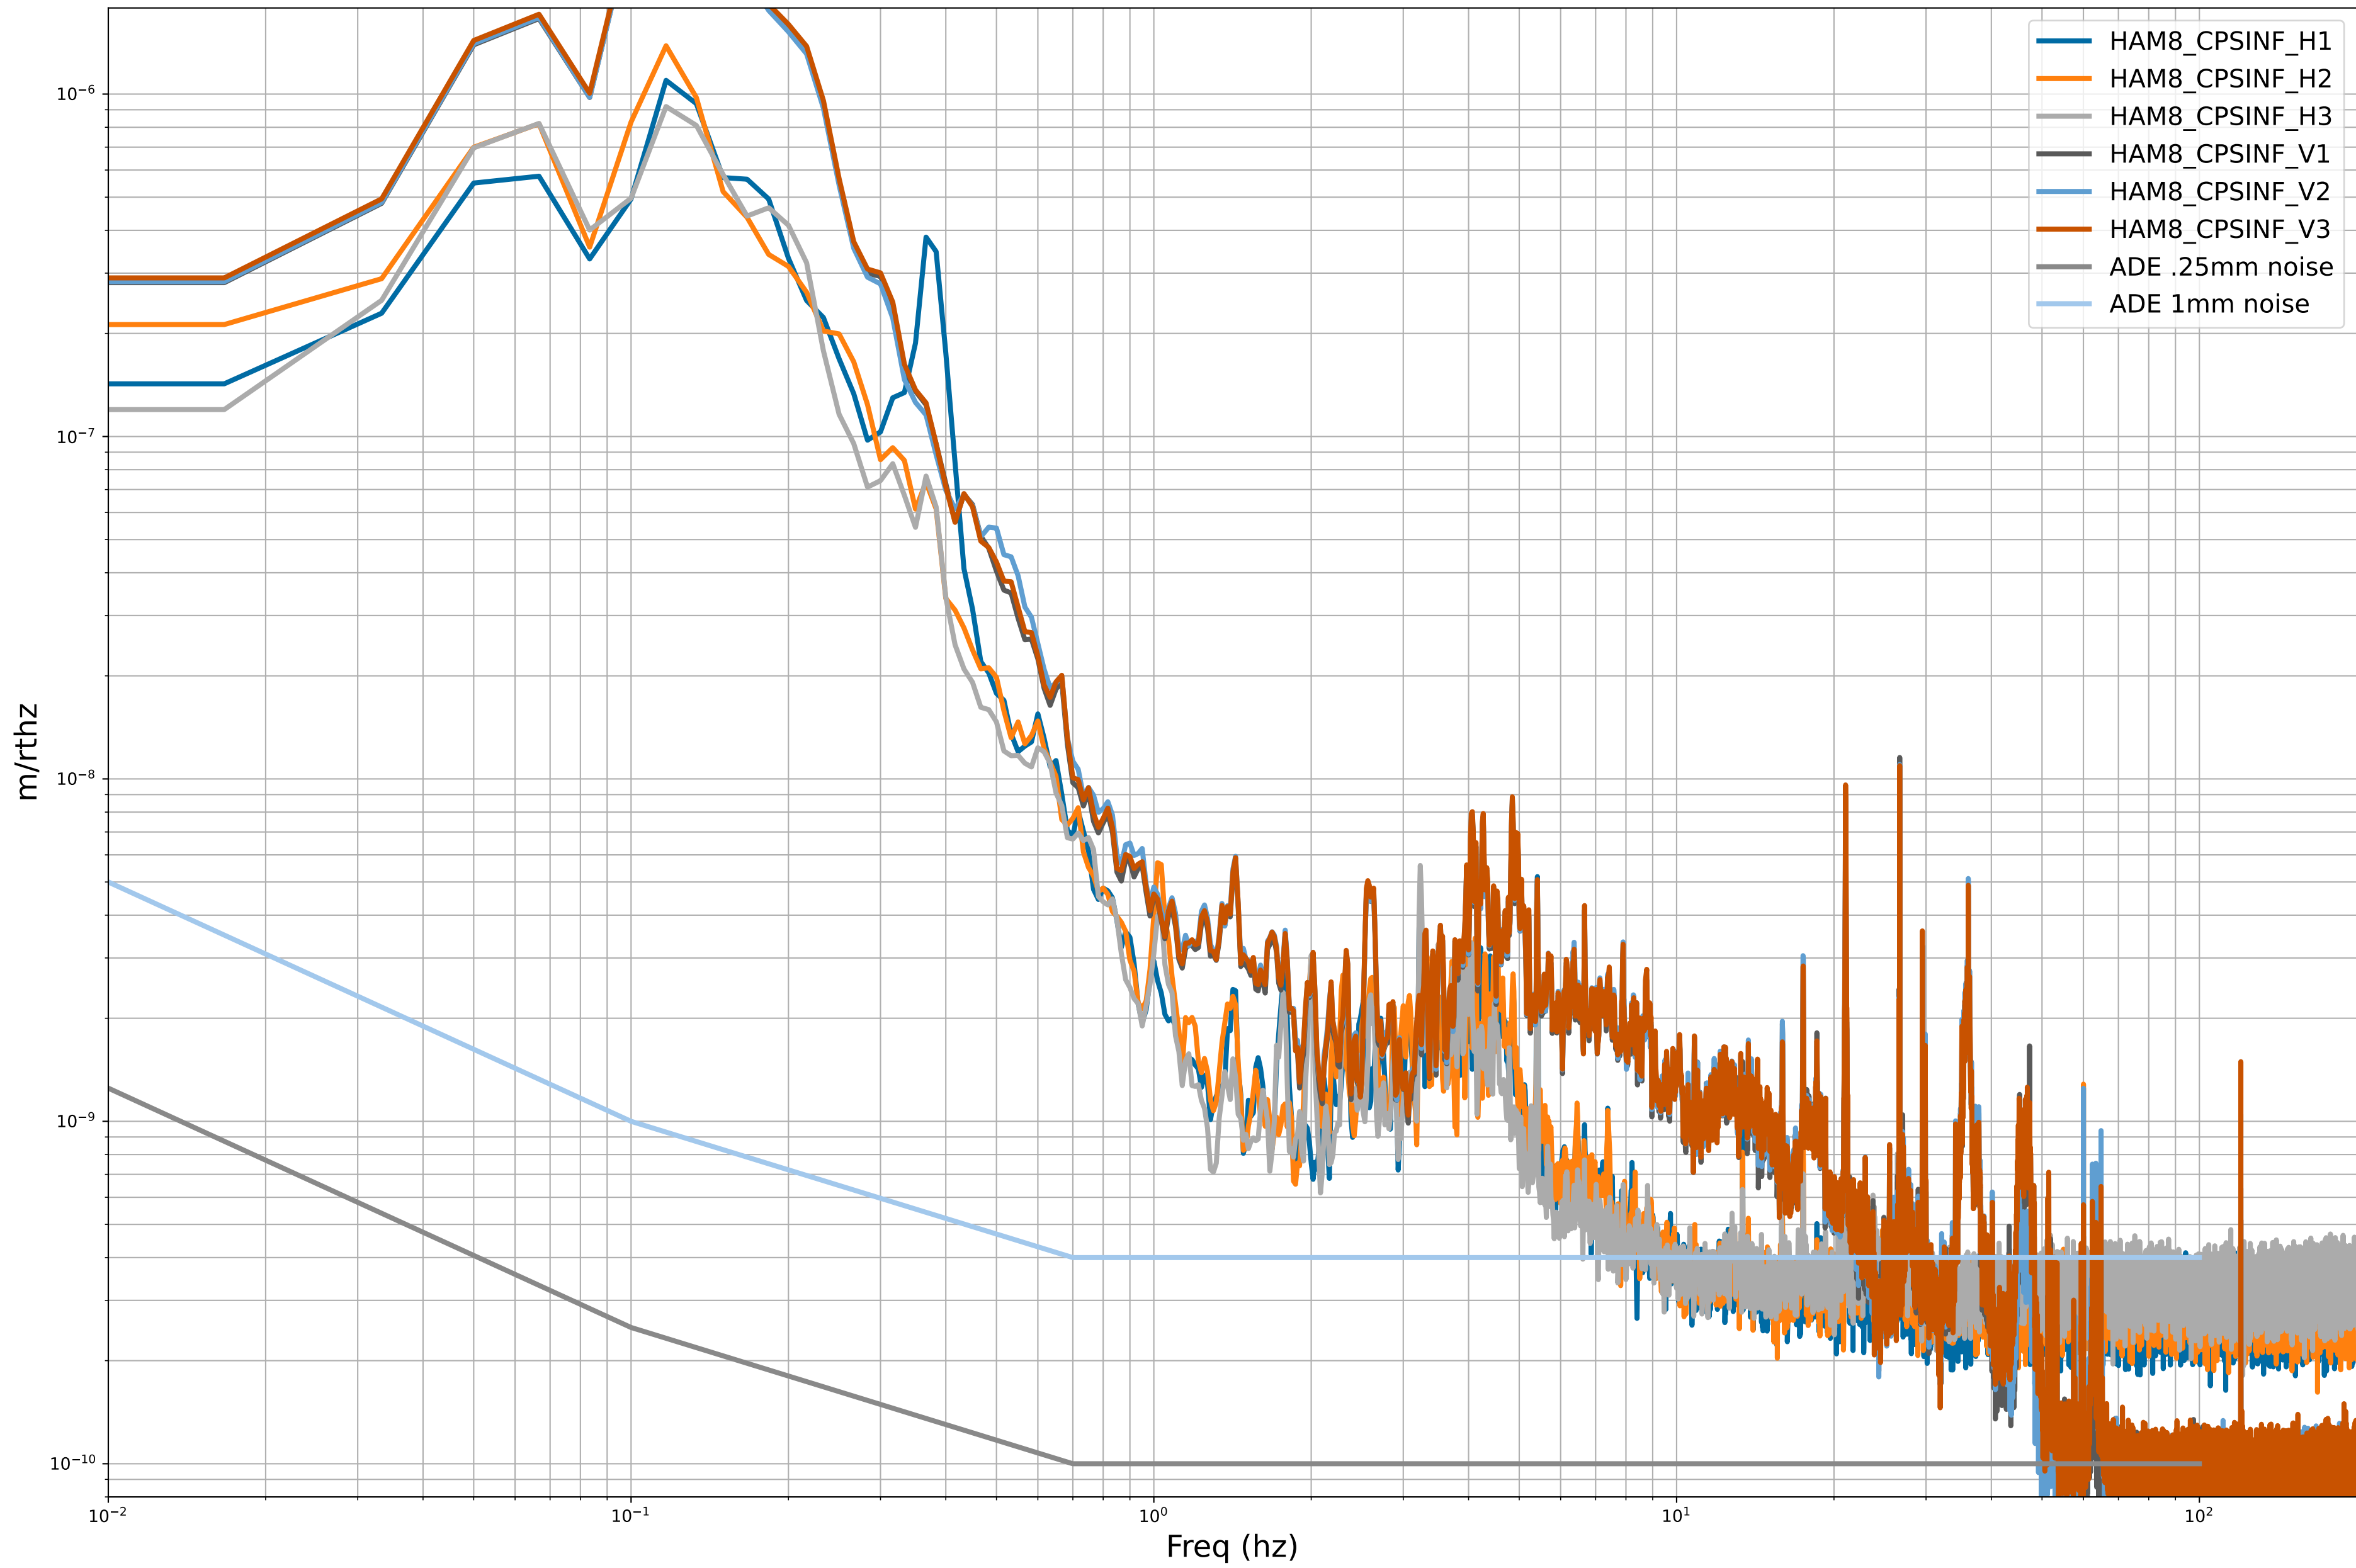

HAM2 CPS Spectra 1395568800 to 1395569400

calibration only >10hz

HAM3 CPS Spectra 1395568800 to 1395569400

calibration only >10hz

HAM4 CPS Spectra 1395568800 to 1395569400

calibration only >10hz

HAM5 CPS Spectra 1395568800 to 1395569400

calibration only >10hz

HAM6 CPS Spectra 1395568800 to 1395569400

calibration only >10hz

HAM7 CPS Spectra 1395568800 to 1395569400

calibration only >10hz

HAM8 CPS Spectra 1395568800 to 1395569400

calibration only >10hz

CPS Spectra 1395568800 to 1395569400

calibration only >10hz

CPS Spectra 1395568800 to 1395569400

calibration only >10hz

CPS Spectra 1395568800 to 1395569400

calibration only >10hz

CPS Spectra 1395568800 to 1395569400

calibration only >10hz

CPS Spectra 1395568800 to 1395569400

calibration only >10hz