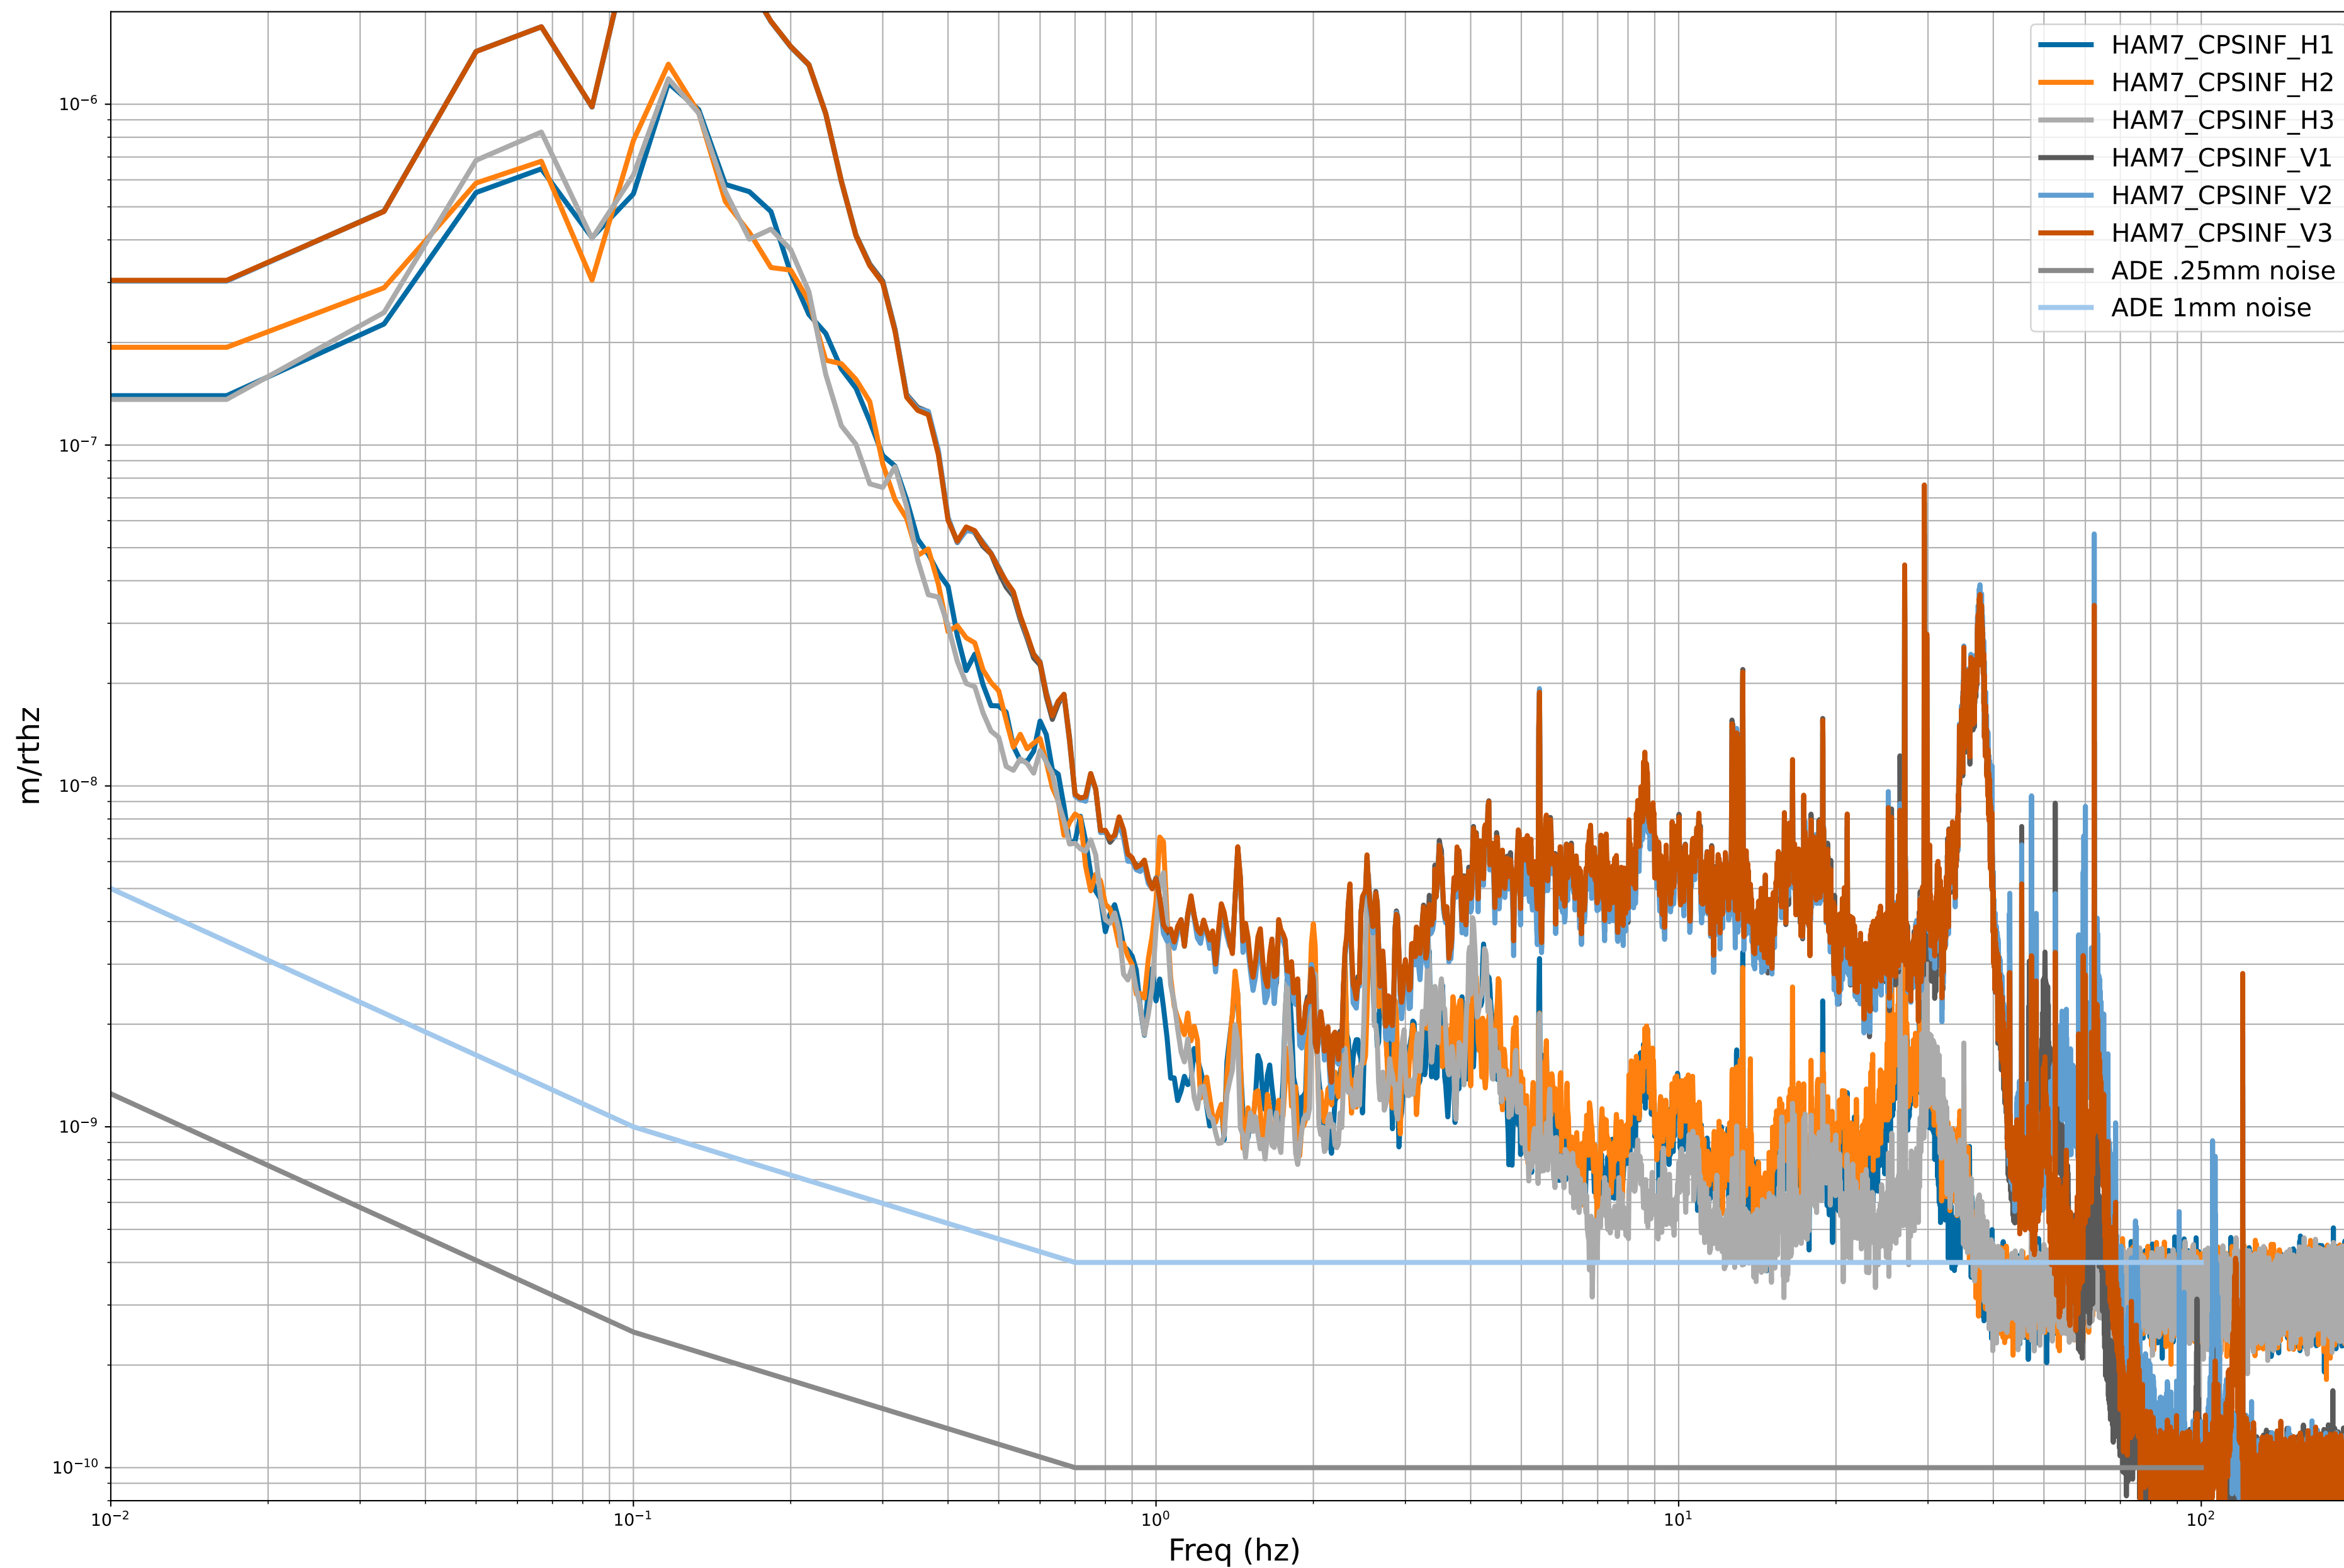

HAM2 CPS Spectra 1395568800 to 1395569400

calibration only >10hz

HAM3 CPS Spectra 1395568800 to 1395569400

calibration only >10hz

HAM4 CPS Spectra 1395568800 to 1395569400

calibration only >10hz

HAM5 CPS Spectra 1395568800 to 1395569400

calibration only >10hz

HAM6 CPS Spectra 1395568800 to 1395569400

calibration only >10hz

HAM7 CPS Spectra 1395568800 to 1395569400

calibration only >10hz

HAM8 CPS Spectra 1395568800 to 1395569400

calibration only >10hz

CPS Spectra 1395568800 to 1395569400

calibration only >10hz

CPS Spectra 1395568800 to 1395569400

calibration only >10hz

CPS Spectra 1395568800 to 1395569400

calibration only >10hz

CPS Spectra 1395568800 to 1395569400

calibration only >10hz

CPS Spectra 1395568800 to 1395569400

calibration only >10hz