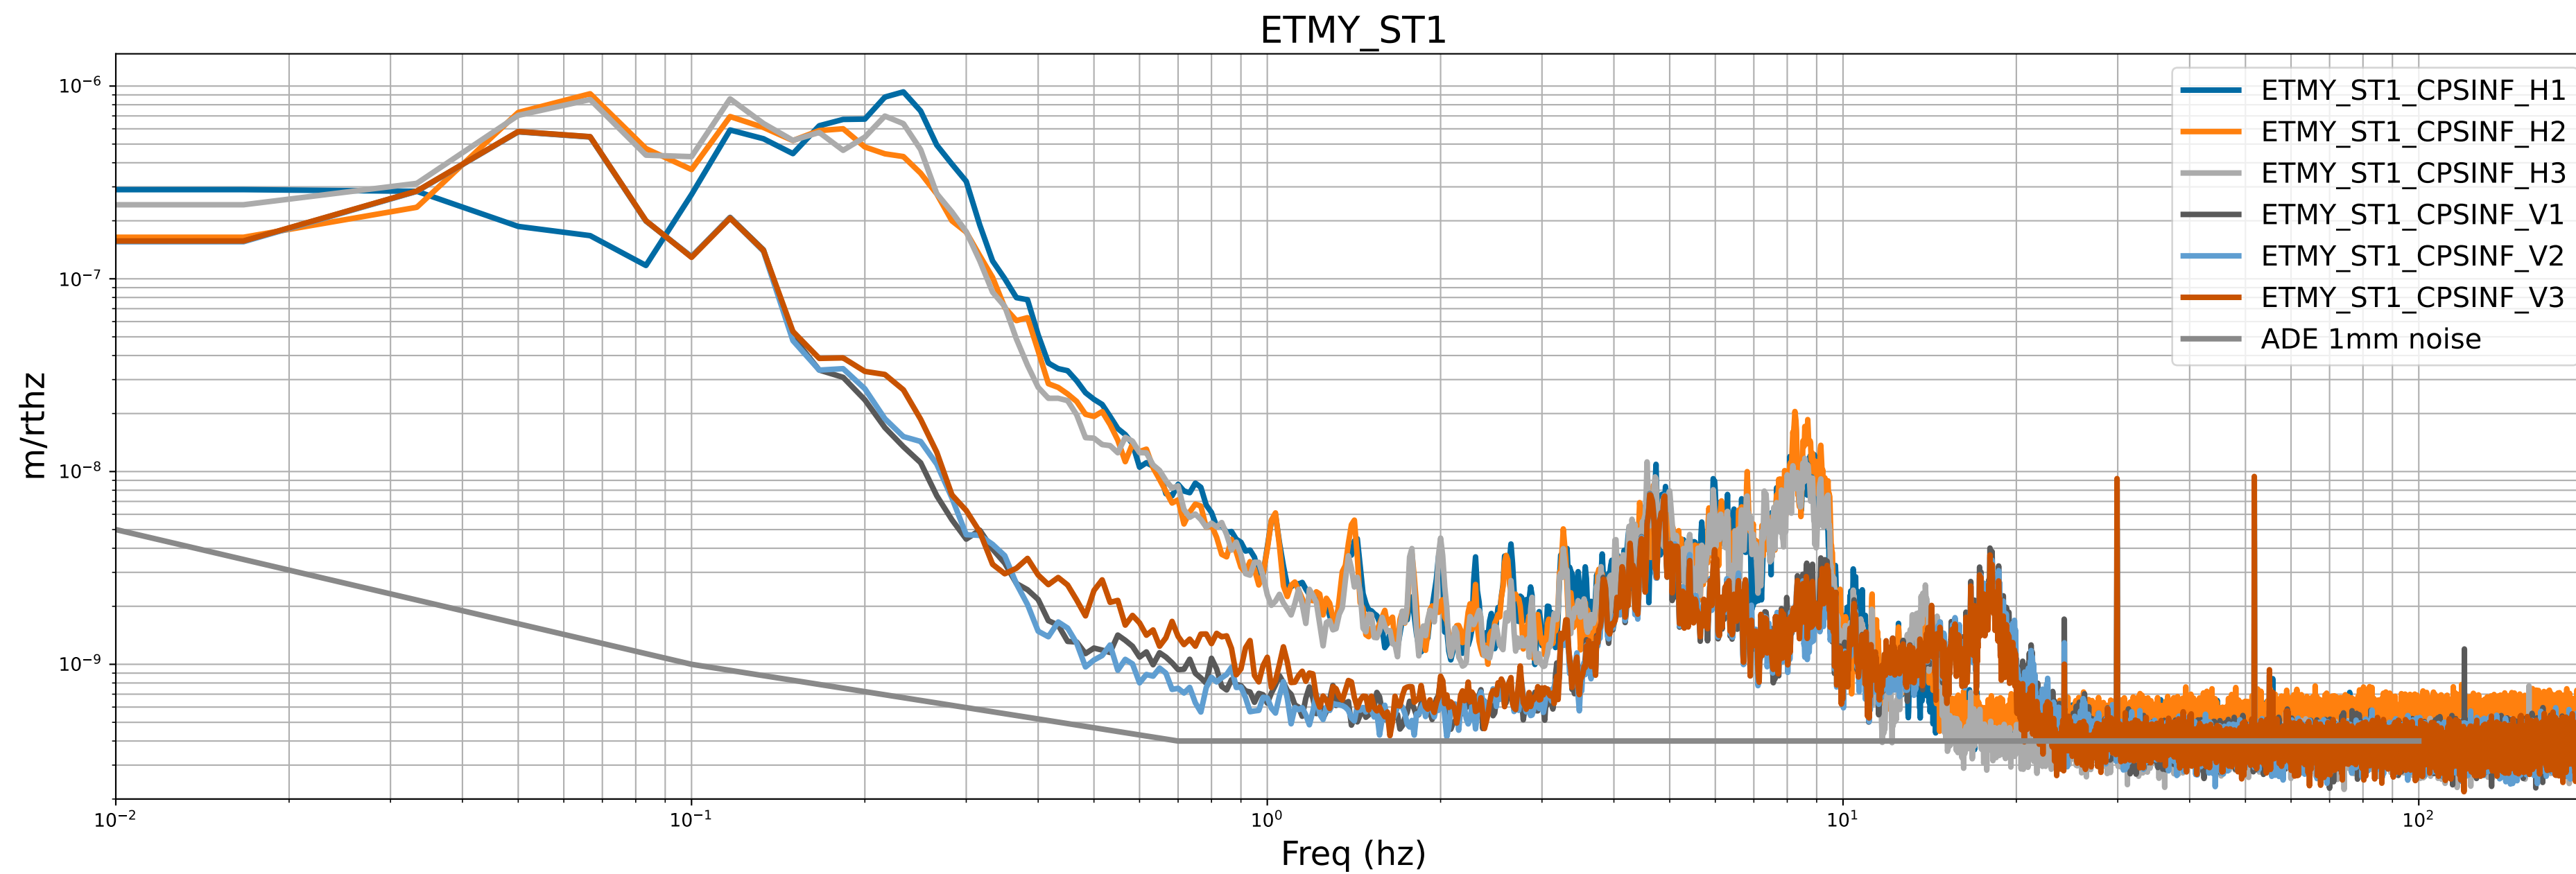

HAM2 CPS Spectra 1395568800 to 1395569400

calibration only >10hz

HAM3 CPS Spectra 1395568800 to 1395569400

calibration only >10hz

HAM4 CPS Spectra 1395568800 to 1395569400

calibration only >10hz

HAM5 CPS Spectra 1395568800 to 1395569400

calibration only >10hz

HAM6 CPS Spectra 1395568800 to 1395569400

calibration only >10hz

HAM7 CPS Spectra 1395568800 to 1395569400

calibration only >10hz

HAM8 CPS Spectra 1395568800 to 1395569400

calibration only >10hz

CPS Spectra 1395568800 to 1395569400

calibration only >10hz

CPS Spectra 1395568800 to 1395569400

calibration only >10hz

CPS Spectra 1395568800 to 1395569400

calibration only >10hz

CPS Spectra 1395568800 to 1395569400

calibration only >10hz

CPS Spectra 1395568800 to 1395569400

calibration only >10hz