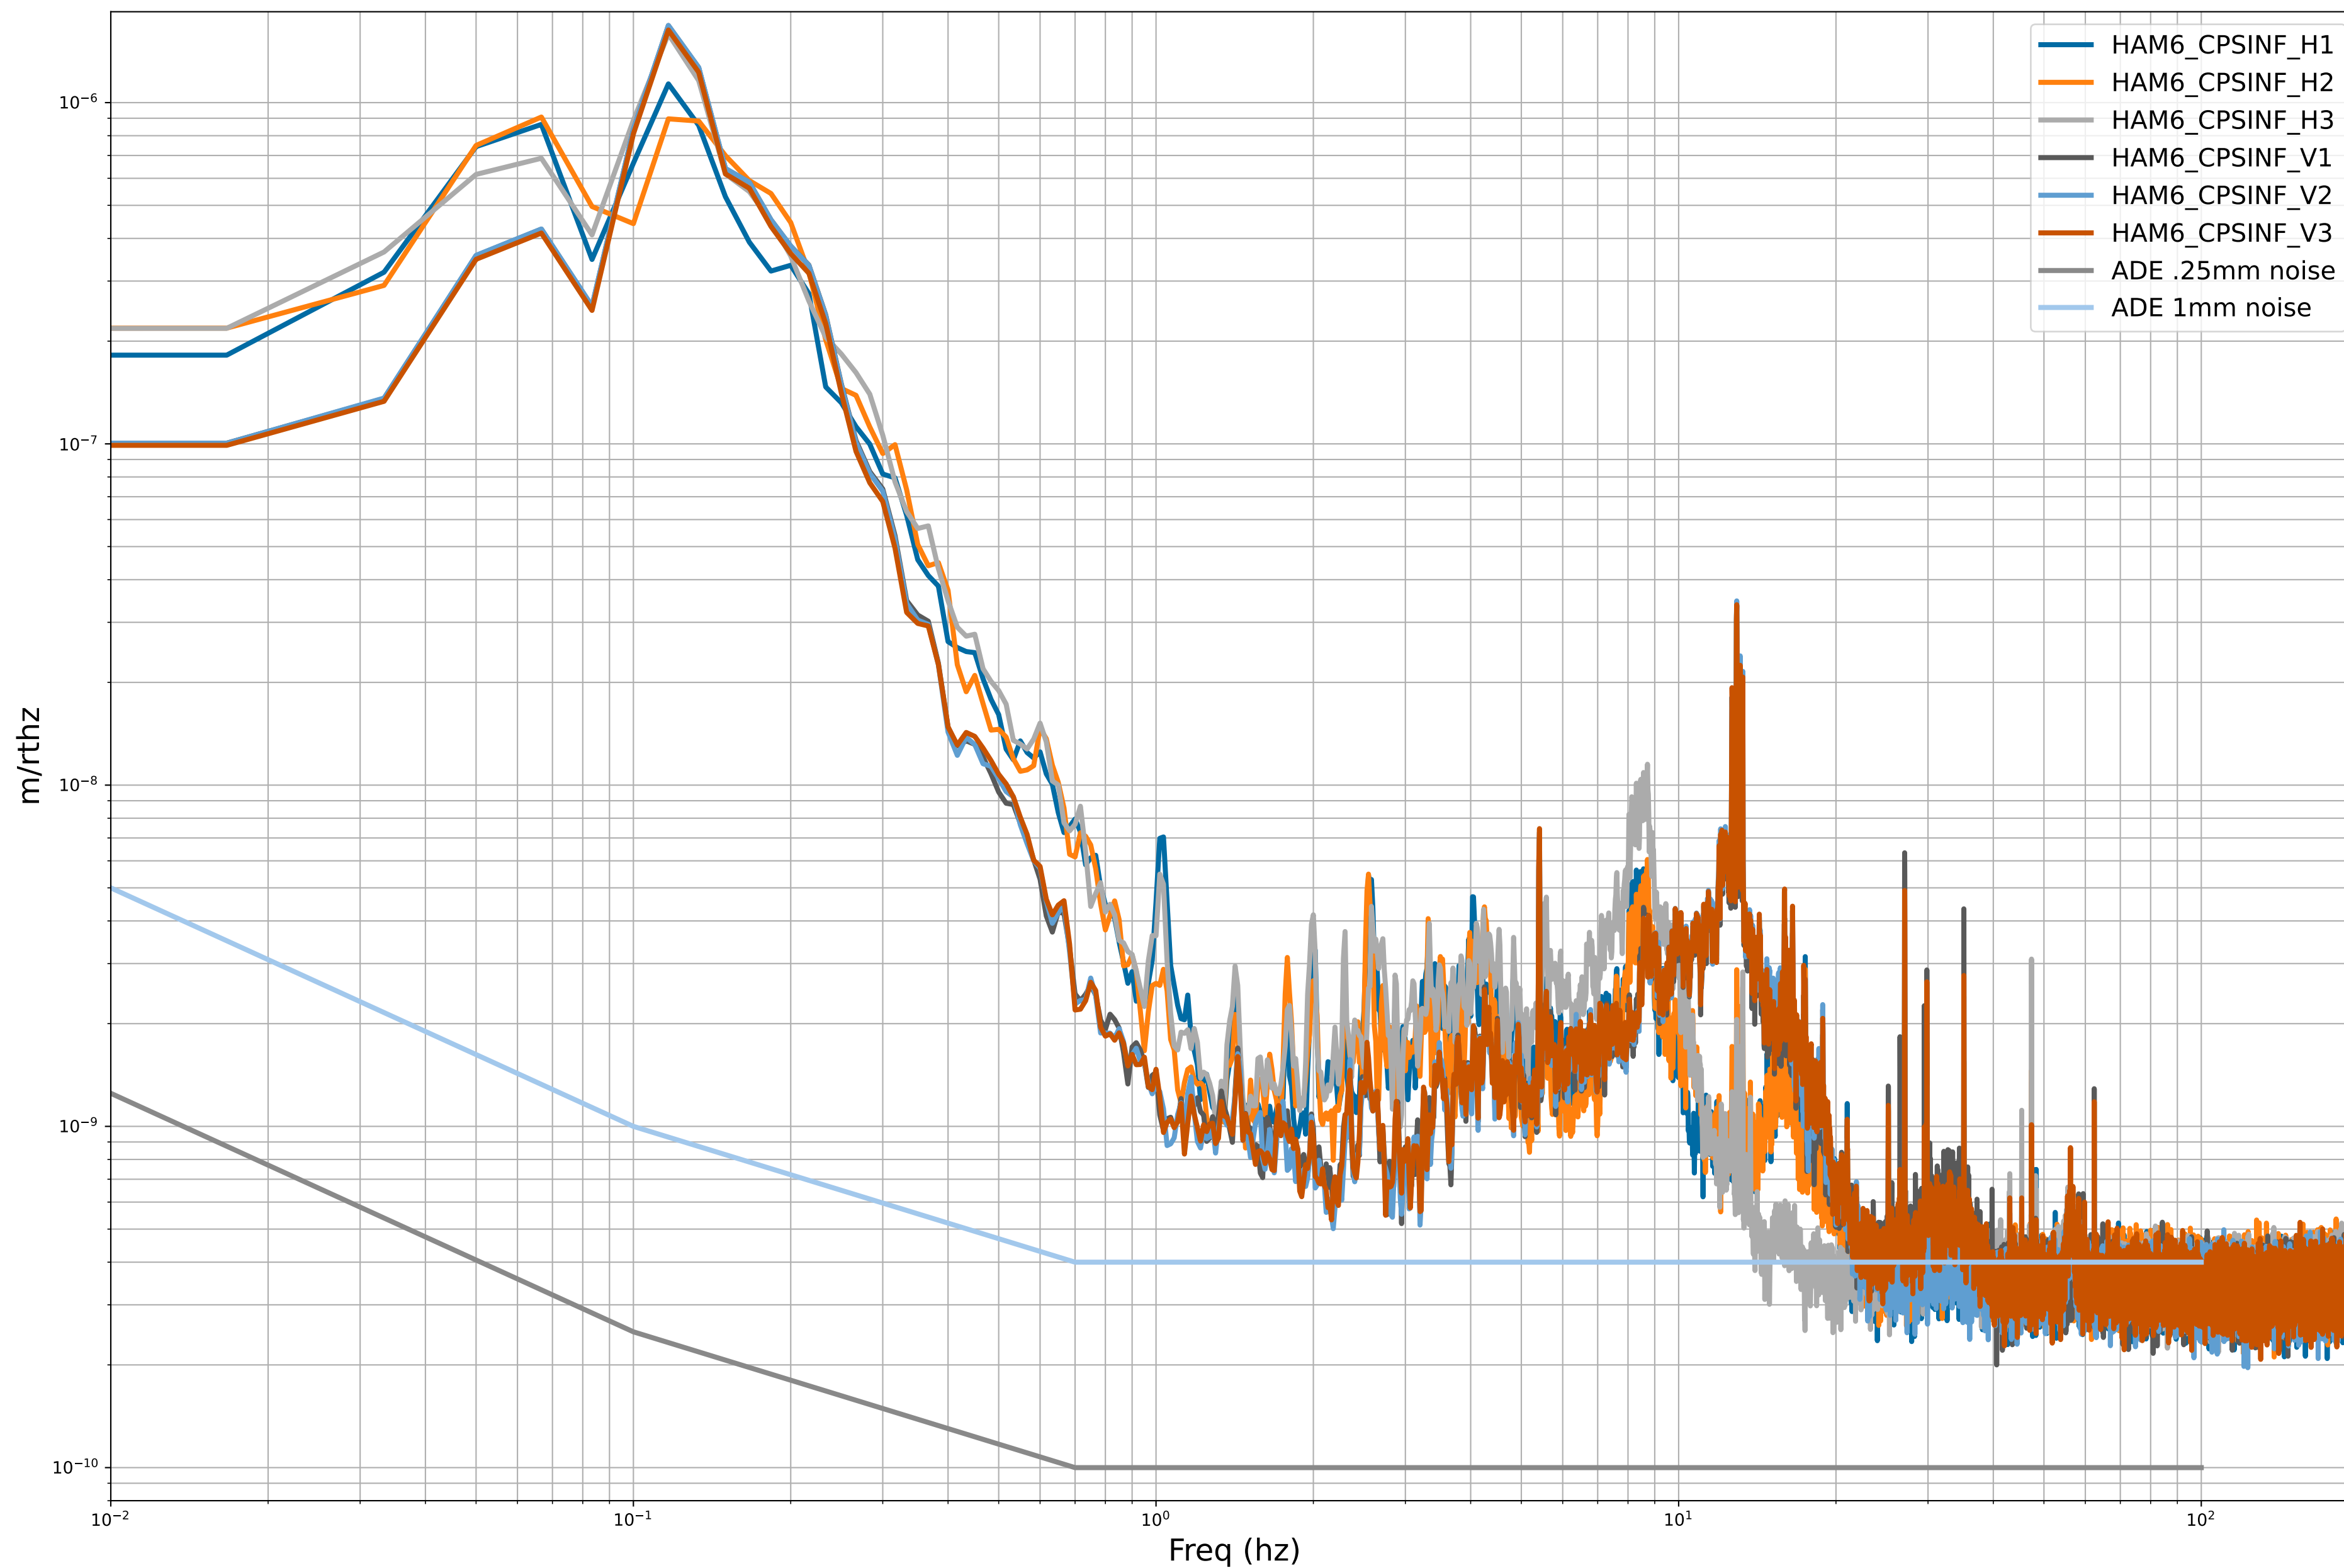

HAM2 CPS Spectra 1395568800 to 1395569400

calibration only >10hz

HAM3 CPS Spectra 1395568800 to 1395569400

calibration only >10hz

HAM4 CPS Spectra 1395568800 to 1395569400

calibration only >10hz

HAM5 CPS Spectra 1395568800 to 1395569400

calibration only >10hz

HAM6 CPS Spectra 1395568800 to 1395569400

calibration only >10hz

HAM7 CPS Spectra 1395568800 to 1395569400

calibration only >10hz

HAM8 CPS Spectra 1395568800 to 1395569400

calibration only >10hz

CPS Spectra 1395568800 to 1395569400

calibration only >10hz

CPS Spectra 1395568800 to 1395569400

calibration only >10hz

CPS Spectra 1395568800 to 1395569400

calibration only >10hz

CPS Spectra 1395568800 to 1395569400