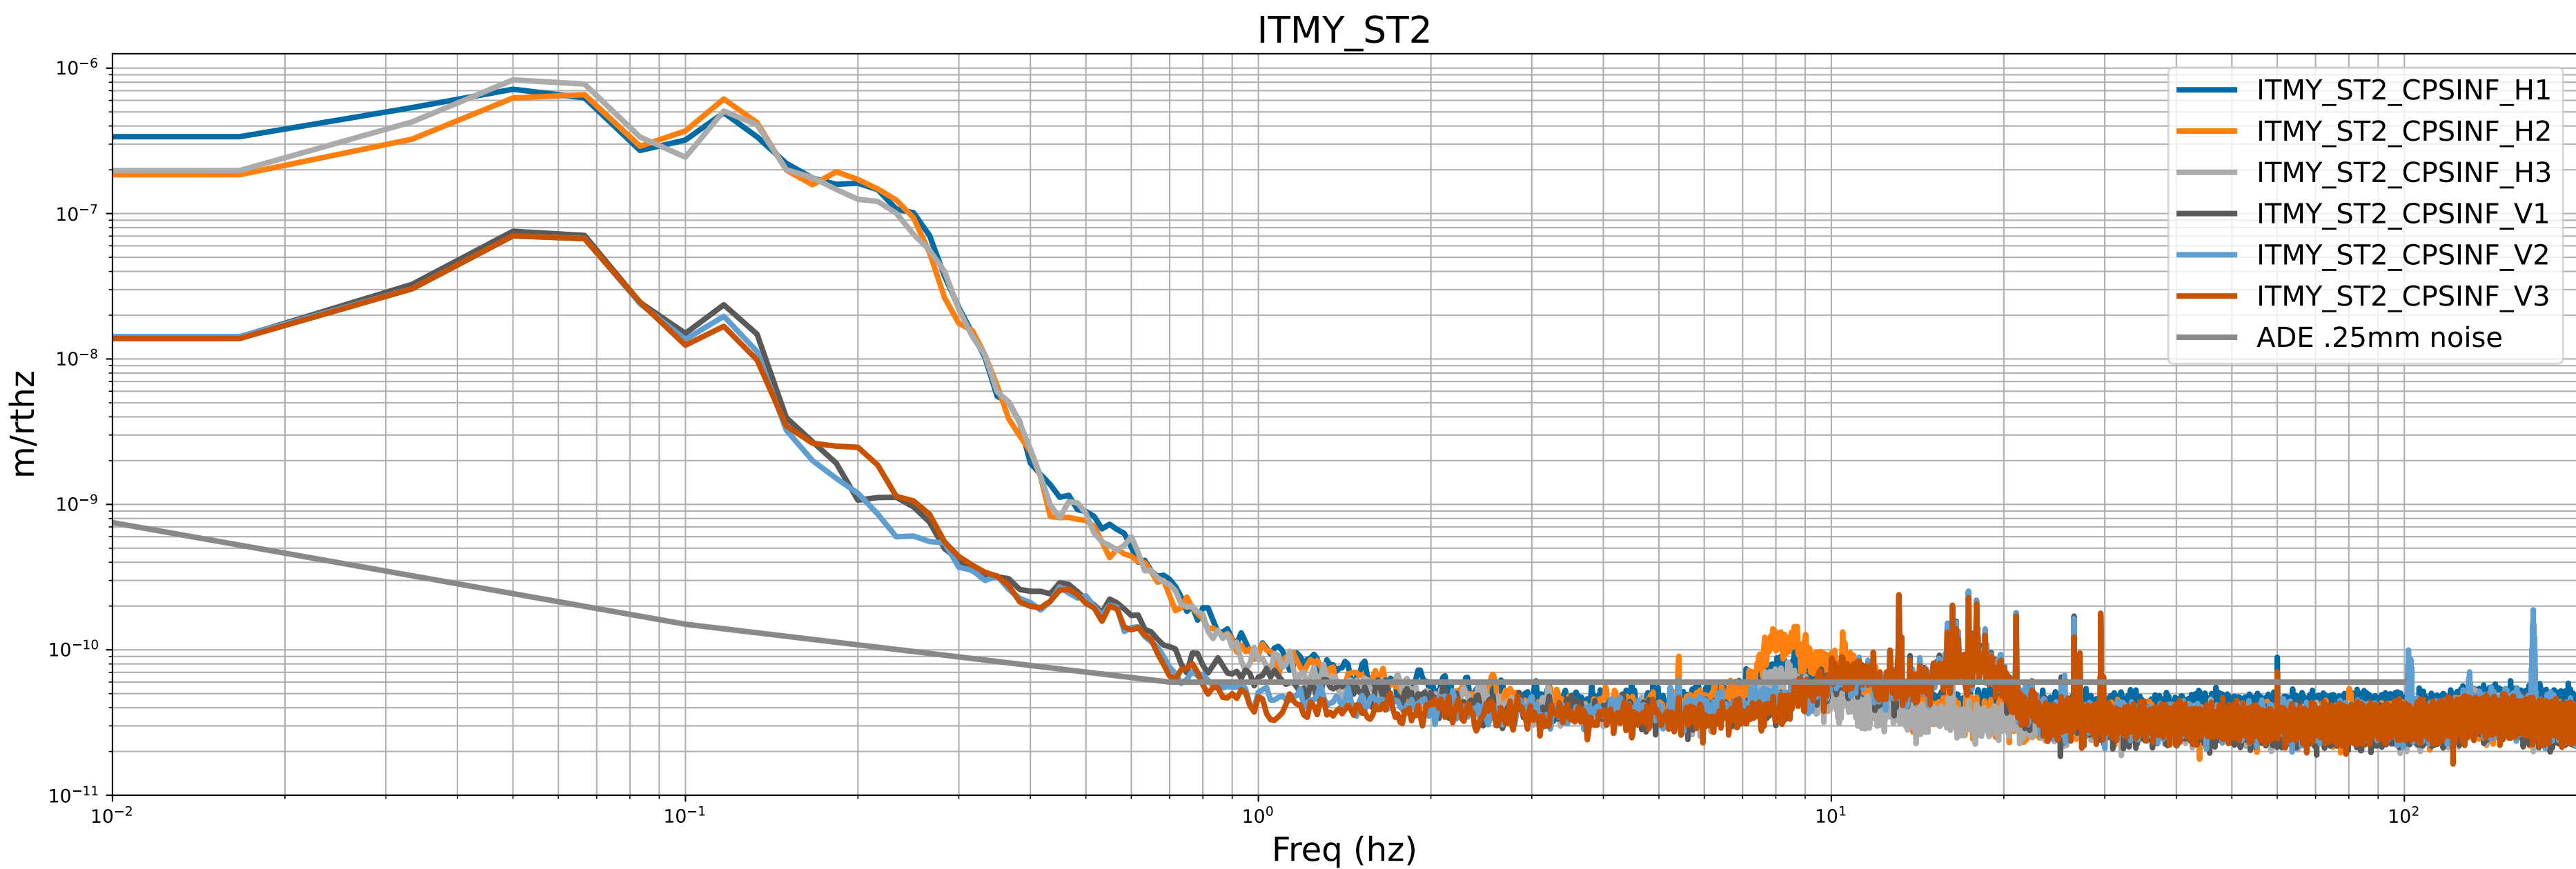

HAM2 CPS Spectra 1395568800 to 1395569400

calibration only >10hz

HAM3 CPS Spectra 1395568800 to 1395569400

calibration only >10hz

HAM4 CPS Spectra 1395568800 to 1395569400

calibration only >10hz

HAM5 CPS Spectra 1395568800 to 1395569400

calibration only >10hz

HAM6 CPS Spectra 1395568800 to 1395569400

calibration only >10hz

HAM7 CPS Spectra 1395568800 to 1395569400

calibration only >10hz

HAM8 CPS Spectra 1395568800 to 1395569400

calibration only >10hz

CPS Spectra 1395568800 to 1395569400

calibration only >10hz

CPS Spectra 1395568800 to 1395569400

calibration only >10hz

CPS Spectra 1395568800 to 1395569400

calibration only >10hz

CPS Spectra 1395568800 to 1395569400

calibration only >10hz

CPS Spectra 1395568800 to 1395569400

calibration only >10hz