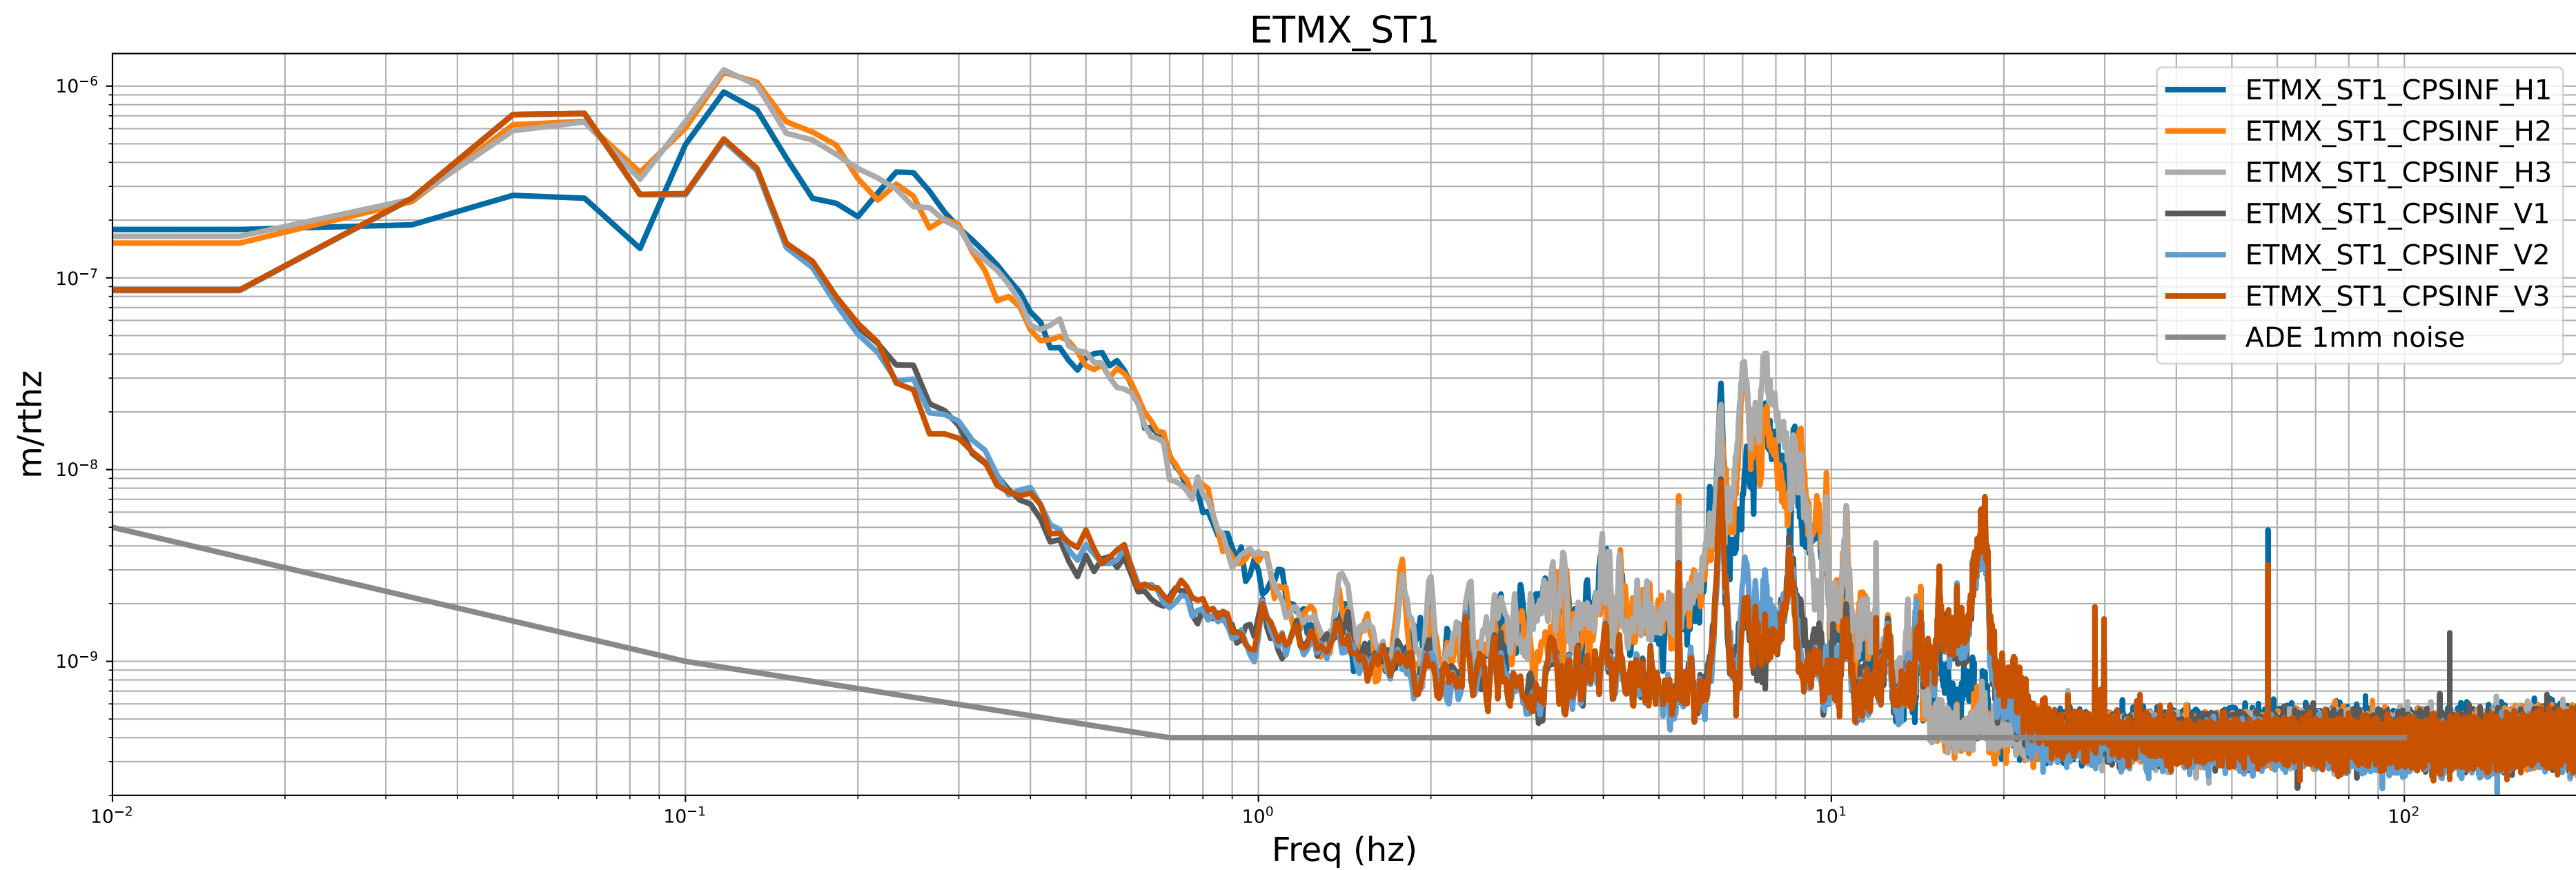

HAM2 CPS Spectra 1395568800 to 1395569400

calibration only >10hz

HAM3 CPS Spectra 1395568800 to 1395569400

calibration only >10hz

HAM4 CPS Spectra 1395568800 to 1395569400

calibration only >10hz

HAM5 CPS Spectra 1395568800 to 1395569400

calibration only >10hz

HAM6 CPS Spectra 1395568800 to 1395569400

calibration only >10hz

HAM7 CPS Spectra 1395568800 to 1395569400

calibration only >10hz

HAM8 CPS Spectra 1395568800 to 1395569400

calibration only >10hz

CPS Spectra 1395568800 to 1395569400

calibration only >10hz

CPS Spectra 1395568800 to 1395569400

calibration only >10hz

CPS Spectra 1395568800 to 1395569400

calibration only >10hz

CPS Spectra 1395568800 to 1395569400

calibration only >10hz

CPS Spectra 1395568800 to 1395569400

calibration only >10hz