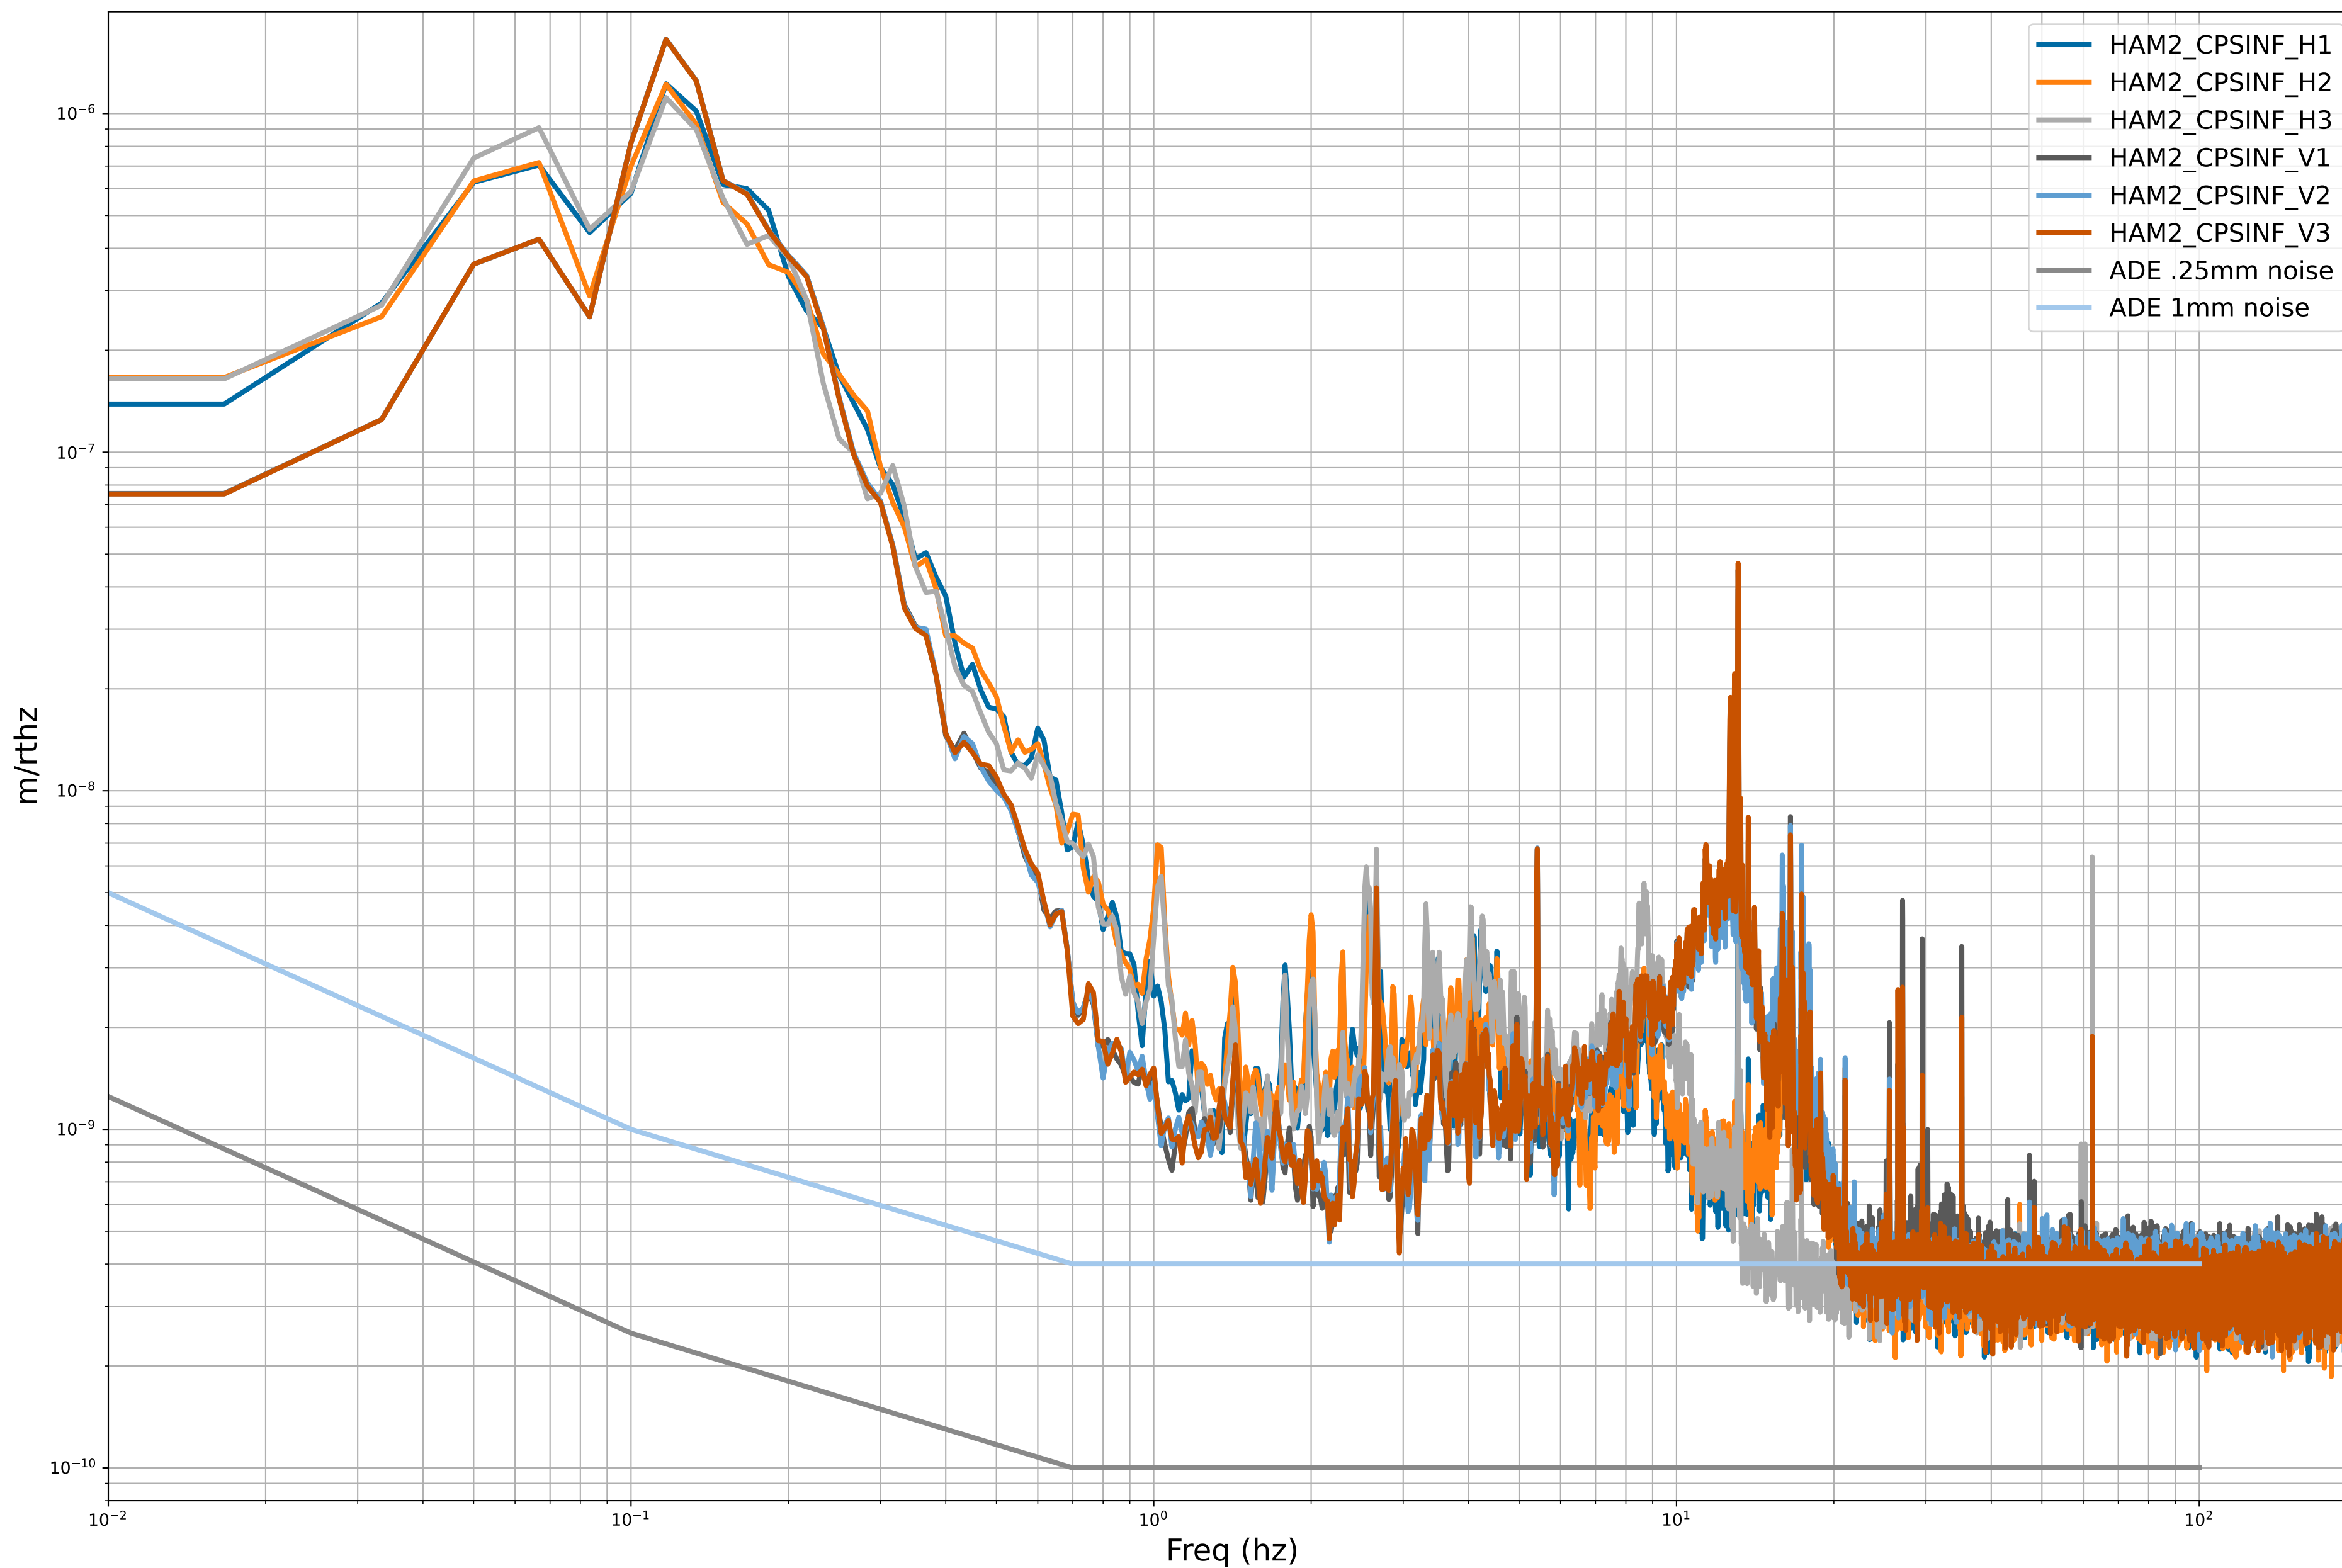

HAM2 CPS Spectra 1395568800 to 1395569400

calibration only >10hz

HAM3 CPS Spectra 1395568800 to 1395569400

calibration only >10hz

HAM4 CPS Spectra 1395568800 to 1395569400

calibration only >10hz

HAM5 CPS Spectra 1395568800 to 1395569400

calibration only >10hz

HAM6 CPS Spectra 1395568800 to 1395569400

calibration only >10hz

HAM7 CPS Spectra 1395568800 to 1395569400

calibration only >10hz

HAM8 CPS Spectra 1395568800 to 1395569400

calibration only >10hz

CPS Spectra 1395568800 to 1395569400

calibration only >10hz

CPS Spectra 1395568800 to 1395569400

calibration only >10hz

CPS Spectra 1395568800 to 1395569400

calibration only >10hz

CPS Spectra 1395568800 to 1395569400