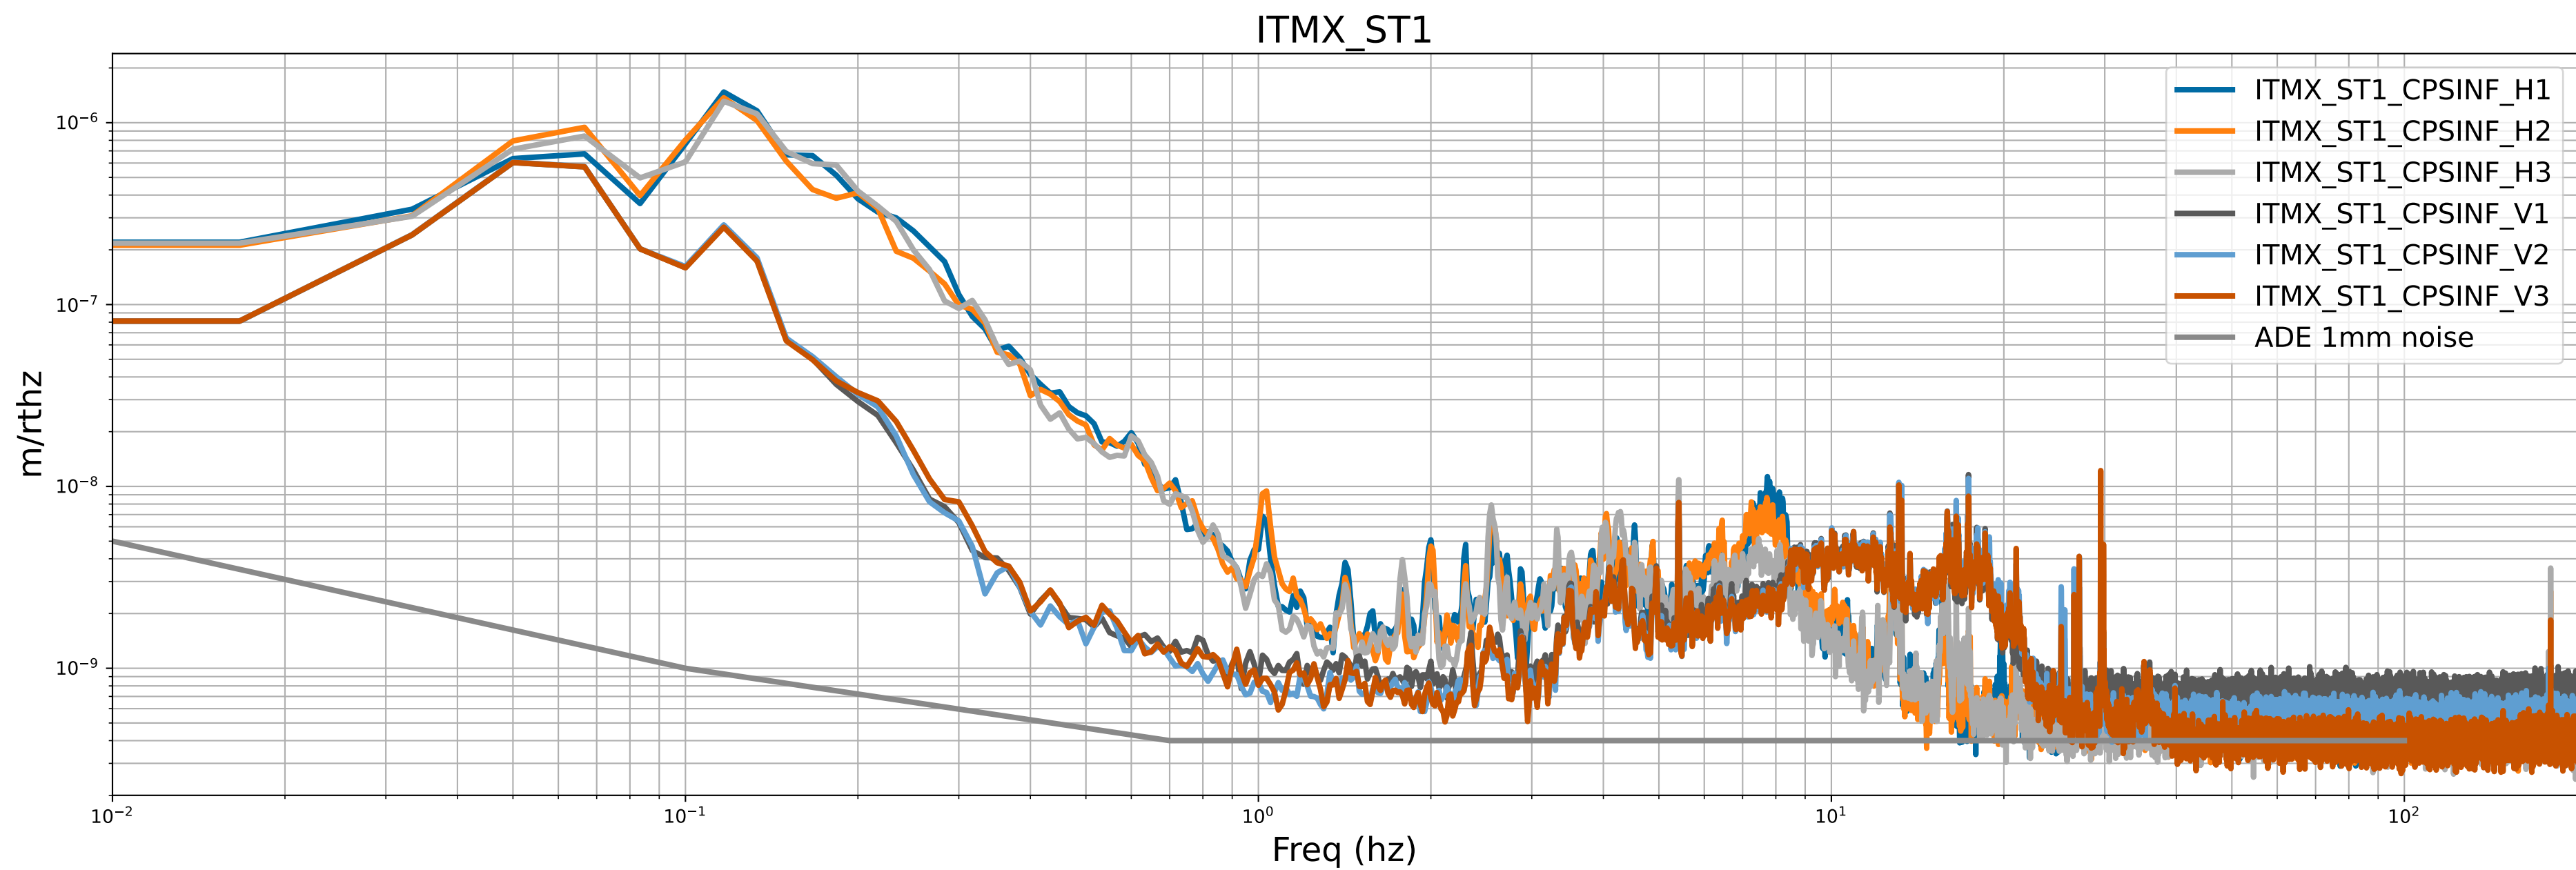

HAM2 CPS Spectra 1395568800 to 1395569400

calibration only >10hz

HAM3 CPS Spectra 1395568800 to 1395569400

calibration only >10hz

HAM4 CPS Spectra 1395568800 to 1395569400

calibration only >10hz

HAM5 CPS Spectra 1395568800 to 1395569400

calibration only >10hz

HAM6 CPS Spectra 1395568800 to 1395569400

calibration only >10hz

HAM7 CPS Spectra 1395568800 to 1395569400

calibration only >10hz

HAM8 CPS Spectra 1395568800 to 1395569400

calibration only >10hz

CPS Spectra 1395568800 to 1395569400

calibration only >10hz

CPS Spectra 1395568800 to 1395569400

calibration only >10hz

CPS Spectra 1395568800 to 1395569400

calibration only >10hz

CPS Spectra 1395568800 to 1395569400

calibration only >10hz

CPS Spectra 1395568800 to 1395569400

calibration only >10hz