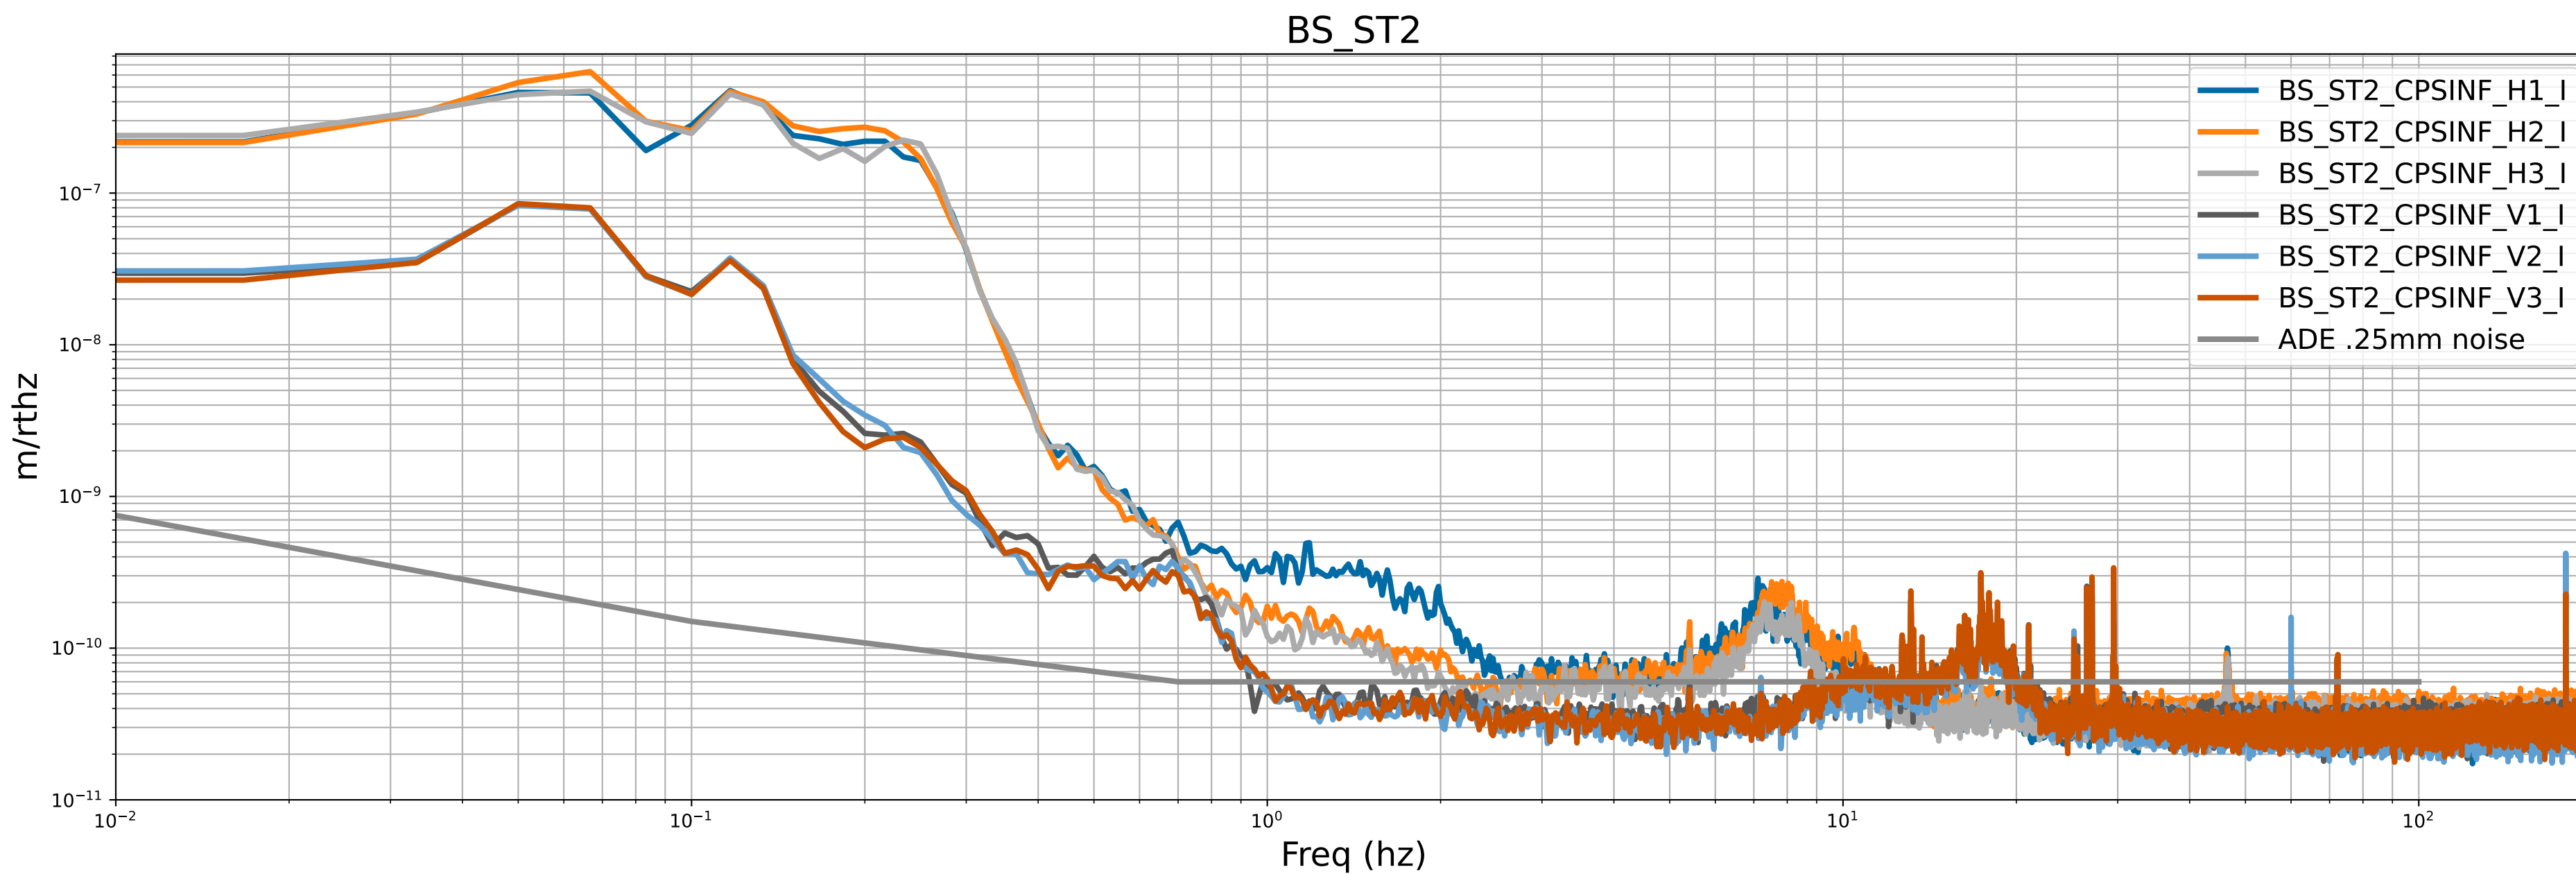

HAM2 CPS Spectra 1395568800 to 1395569400

calibration only >10hz

HAM3 CPS Spectra 1395568800 to 1395569400

calibration only >10hz

HAM4 CPS Spectra 1395568800 to 1395569400

calibration only >10hz

HAM5 CPS Spectra 1395568800 to 1395569400

calibration only >10hz

HAM6 CPS Spectra 1395568800 to 1395569400

calibration only >10hz

HAM7 CPS Spectra 1395568800 to 1395569400

calibration only >10hz

HAM8 CPS Spectra 1395568800 to 1395569400

calibration only >10hz

CPS Spectra 1395568800 to 1395569400

calibration only >10hz

CPS Spectra 1395568800 to 1395569400

calibration only >10hz

CPS Spectra 1395568800 to 1395569400

calibration only >10hz

CPS Spectra 1395568800 to 1395569400

calibration only >10hz

CPS Spectra 1395568800 to 1395569400

calibration only >10hz