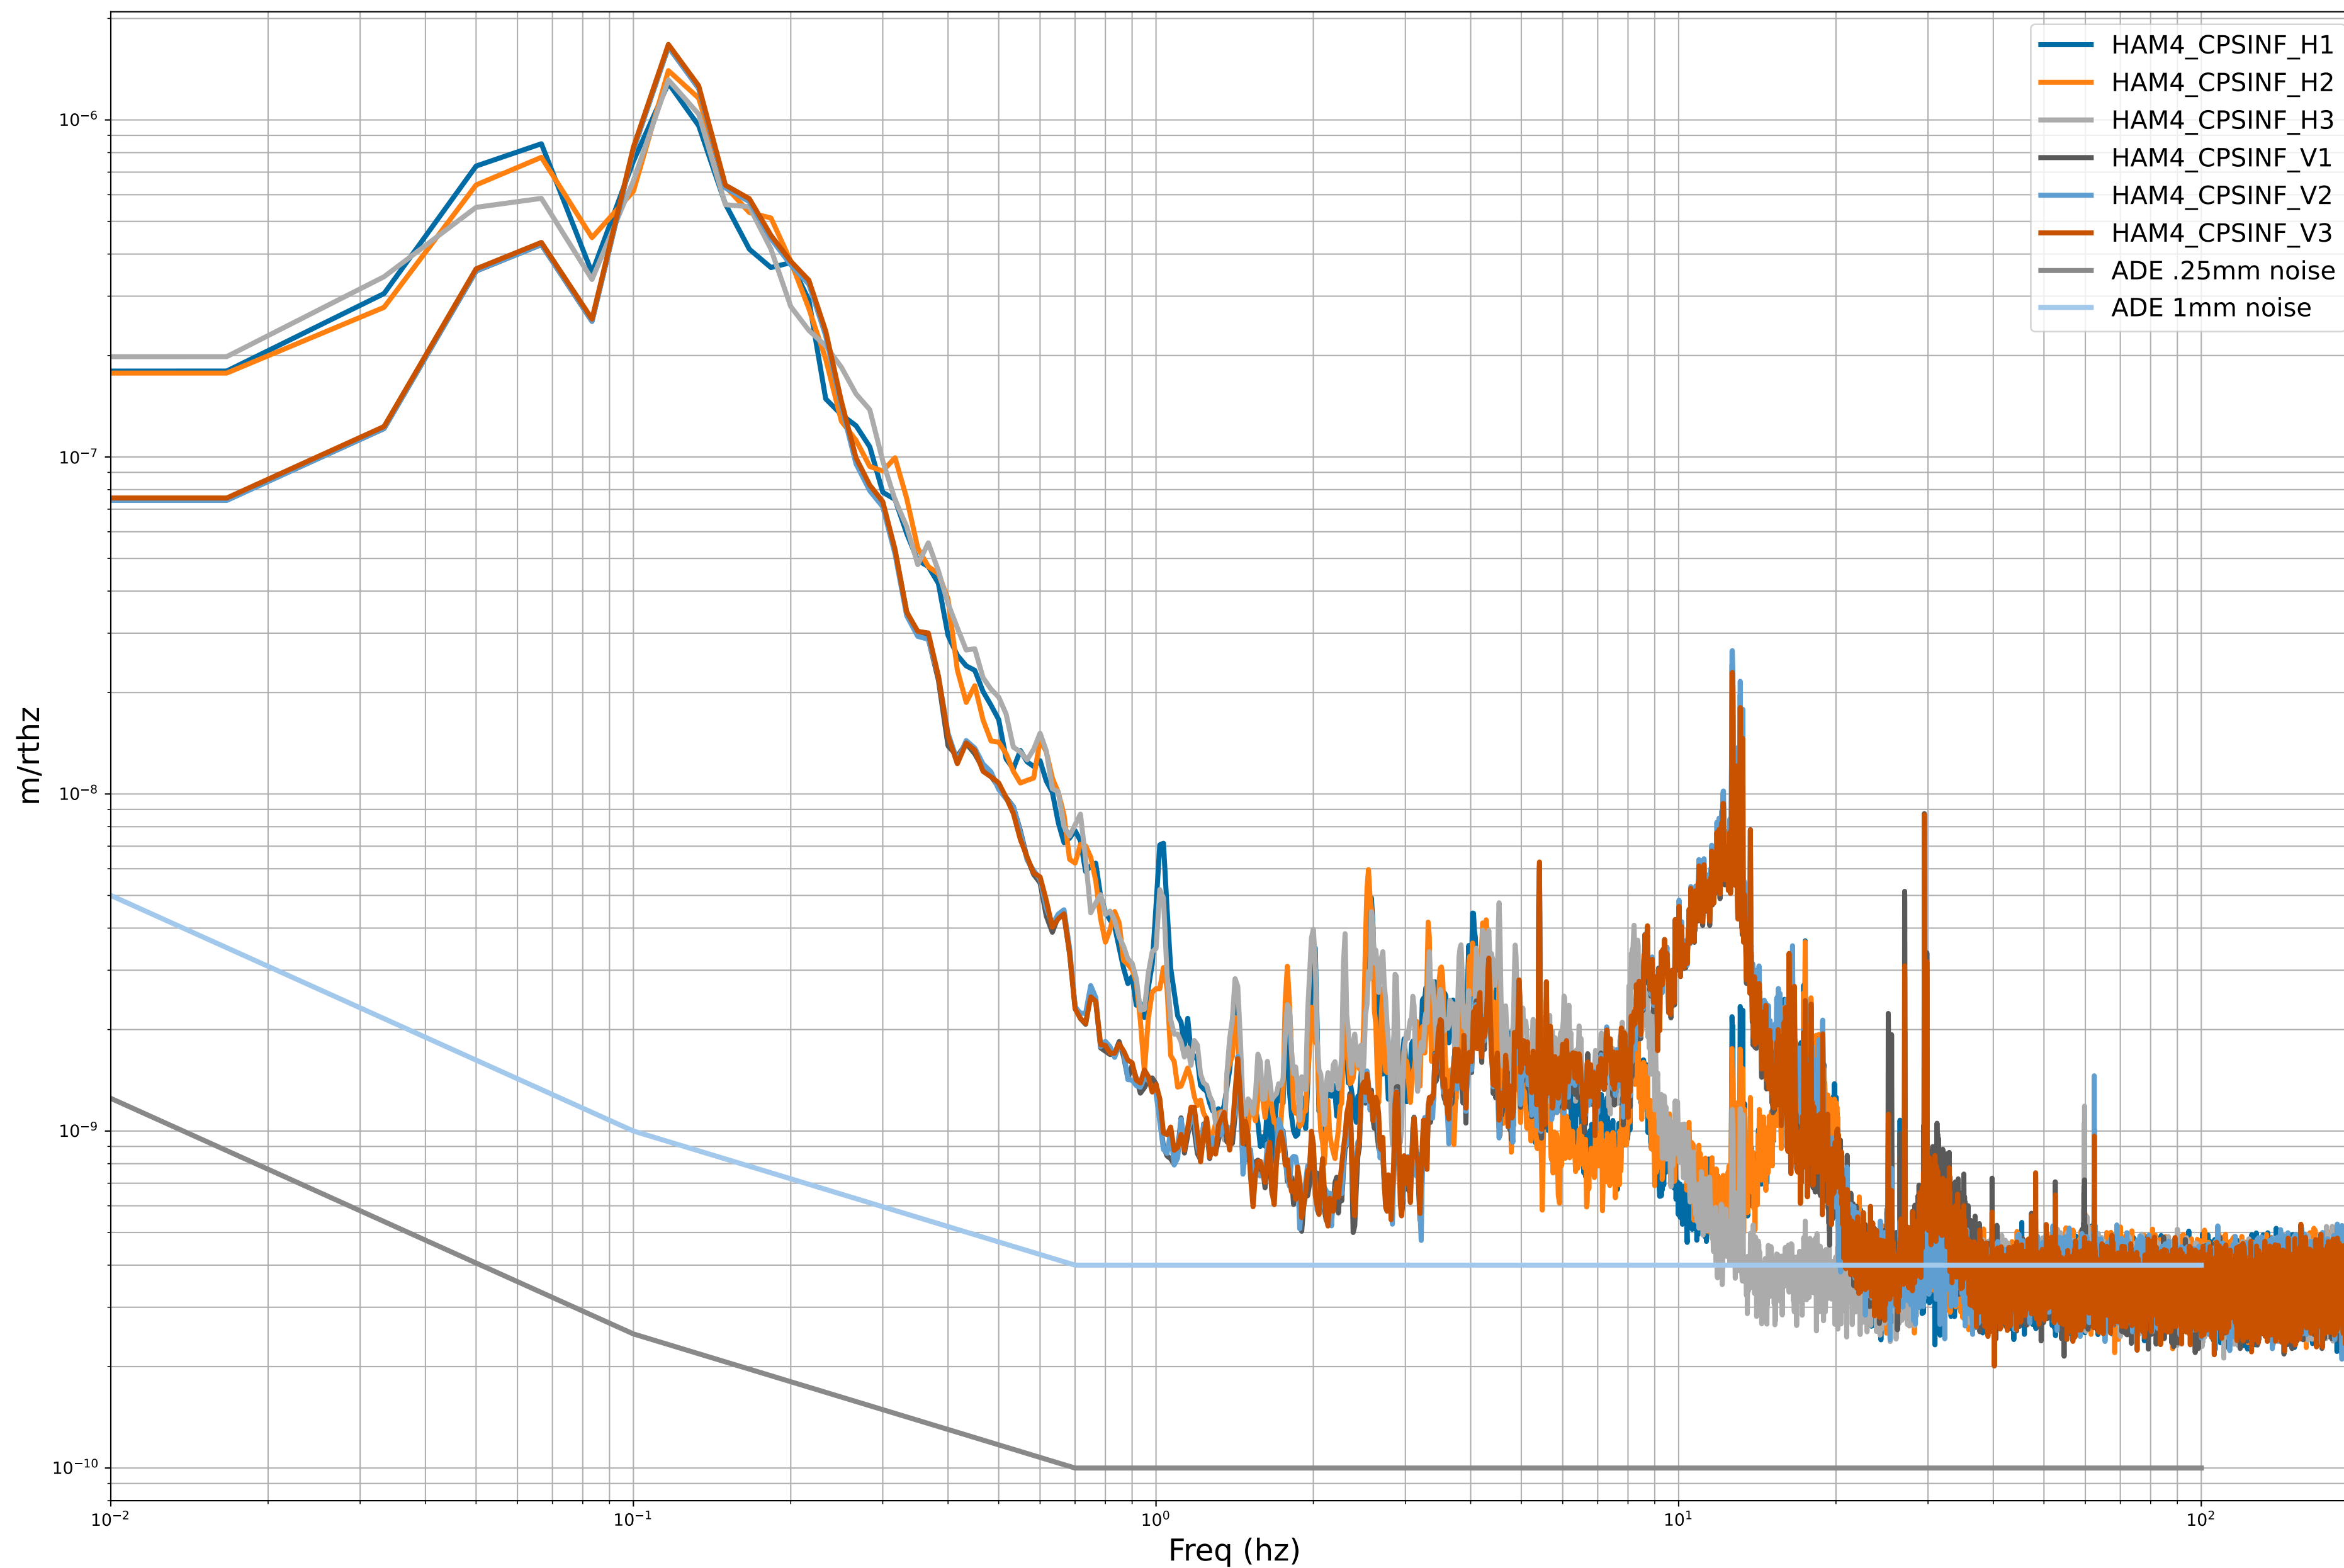

HAM2 CPS Spectra 1395568800 to 1395569400

calibration only >10hz

HAM3 CPS Spectra 1395568800 to 1395569400

calibration only >10hz

HAM4 CPS Spectra 1395568800 to 1395569400

calibration only >10hz

HAM5 CPS Spectra 1395568800 to 1395569400

calibration only >10hz

HAM6 CPS Spectra 1395568800 to 1395569400

calibration only >10hz

HAM7 CPS Spectra 1395568800 to 1395569400

calibration only >10hz

HAM8 CPS Spectra 1395568800 to 1395569400

calibration only >10hz

CPS Spectra 1395568800 to 1395569400

calibration only >10hz

CPS Spectra 1395568800 to 1395569400

calibration only >10hz

CPS Spectra 1395568800 to 1395569400

calibration only >10hz

CPS Spectra 1395568800 to 1395569400

calibration only >10hz

CPS Spectra 1395568800 to 1395569400

calibration only >10hz