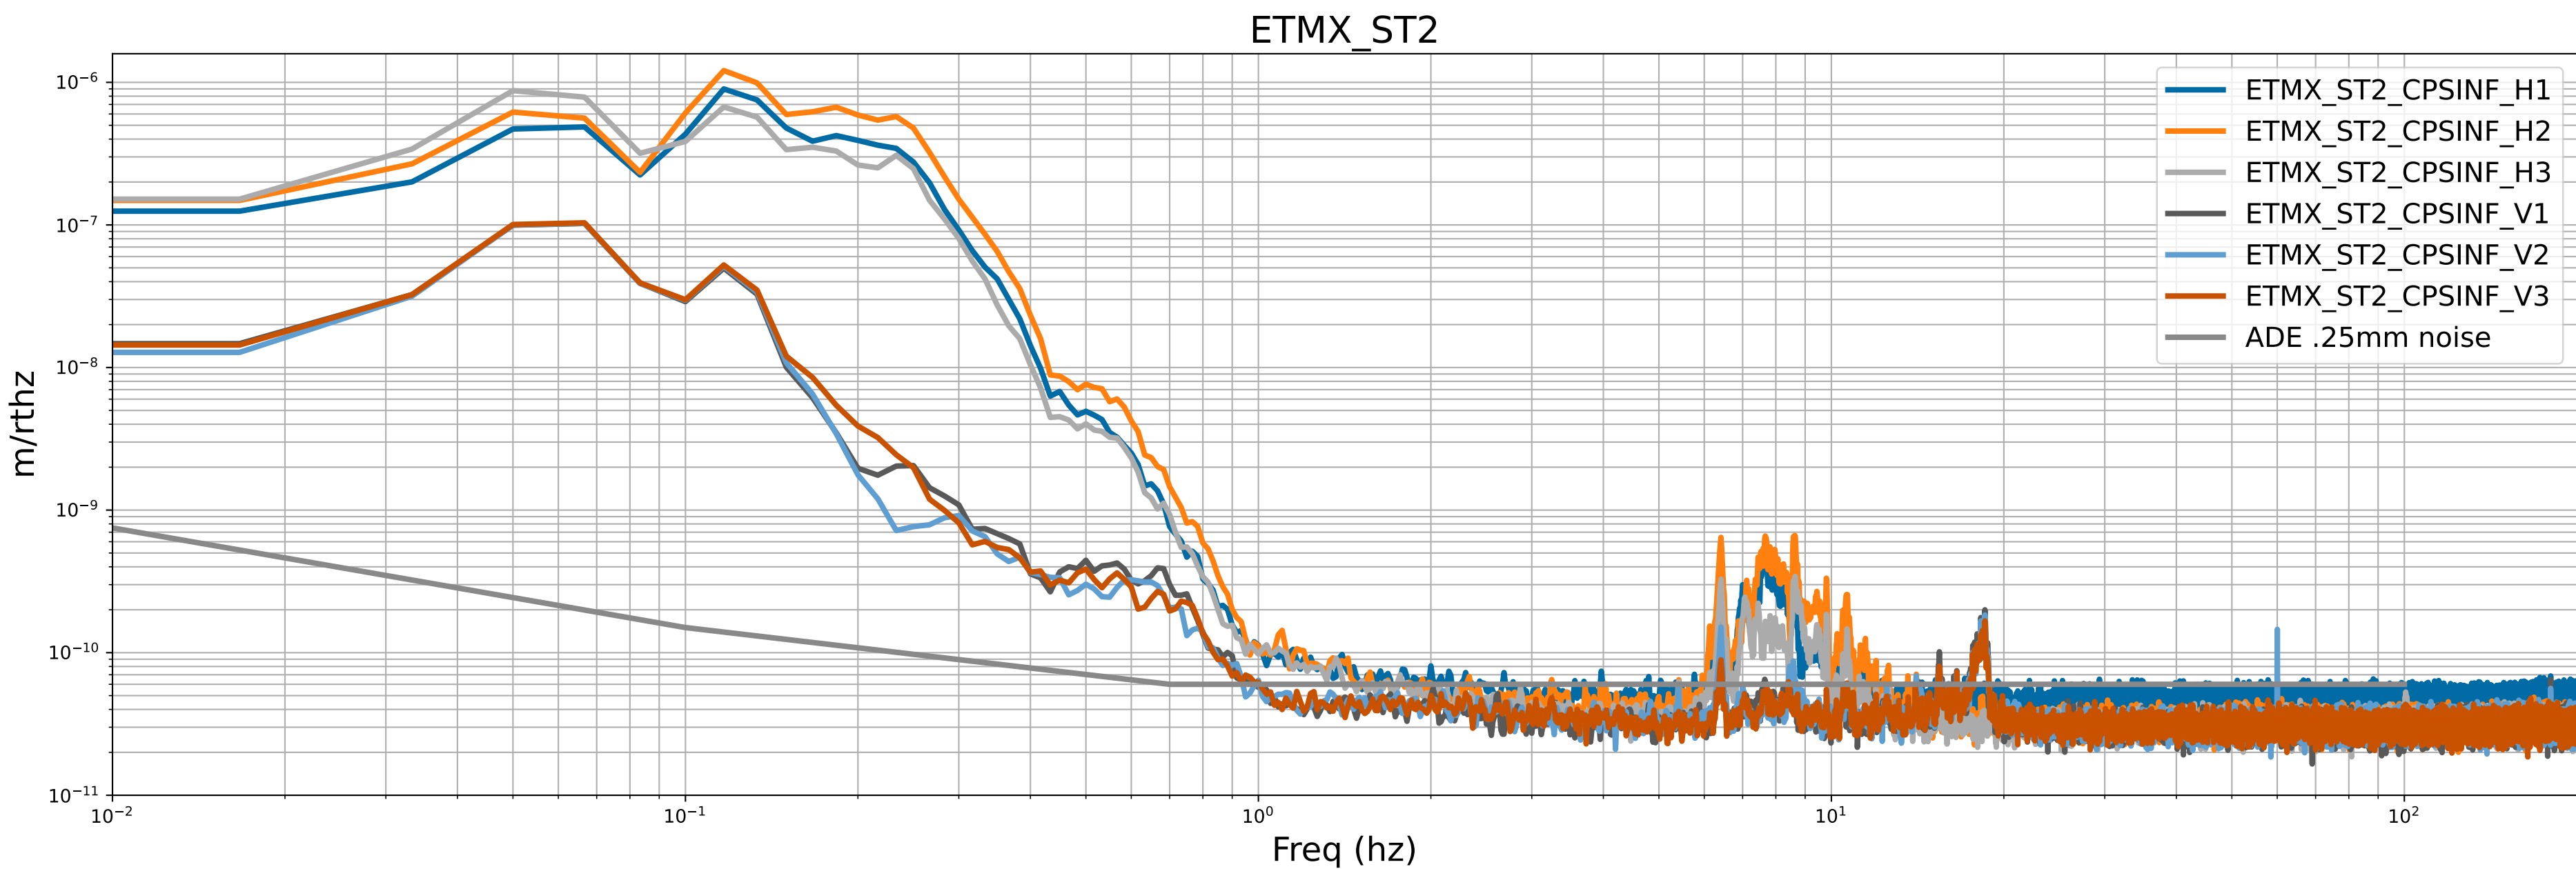

HAM2 CPS Spectra 1395568800 to 1395569400

calibration only >10hz

HAM3 CPS Spectra 1395568800 to 1395569400

calibration only >10hz

HAM4 CPS Spectra 1395568800 to 1395569400

calibration only >10hz

HAM5 CPS Spectra 1395568800 to 1395569400

calibration only >10hz

HAM6 CPS Spectra 1395568800 to 1395569400

calibration only >10hz

HAM7 CPS Spectra 1395568800 to 1395569400

calibration only >10hz

HAM8 CPS Spectra 1395568800 to 1395569400

calibration only >10hz

CPS Spectra 1395568800 to 1395569400

calibration only >10hz

CPS Spectra 1395568800 to 1395569400

calibration only >10hz

CPS Spectra 1395568800 to 1395569400

calibration only >10hz

CPS Spectra 1395568800 to 1395569400

calibration only >10hz

CPS Spectra 1395568800 to 1395569400

calibration only >10hz