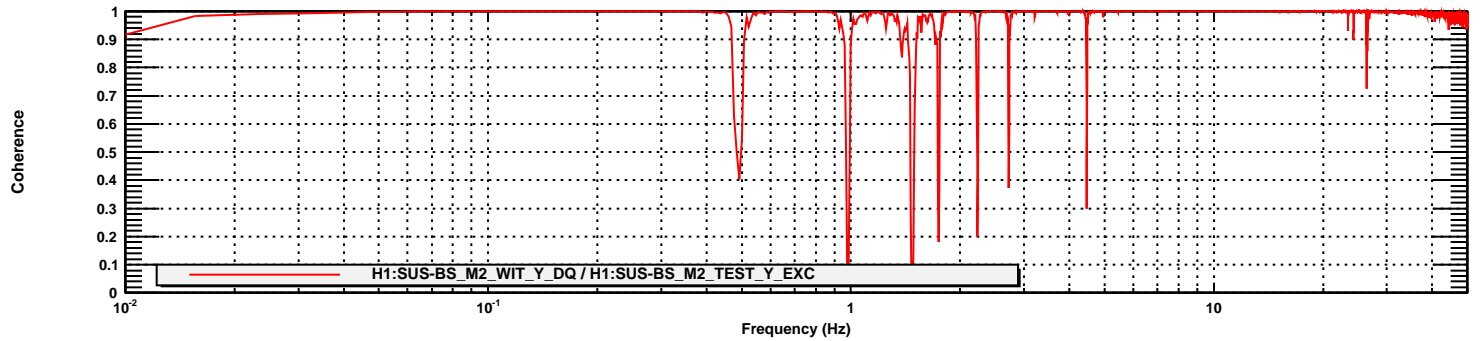

Transfer function

T0=07/09/2013 01:16:25

Avg=10

BW=0.0117187

Coherence

T0=07/09/2013 01:16:25

Avg=10

BW=0.0117187