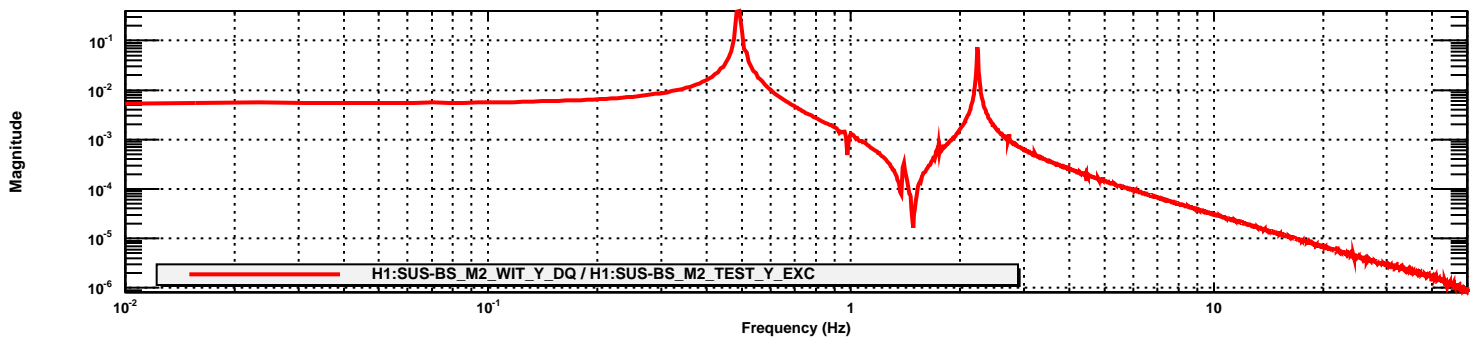

Transfer function

T0=07/09/2013 01:16:25

Avg=10

BW=0.0117187

Coherence

T0=07/09/2013 01:16:25

Avg=10

BW=0.0117187