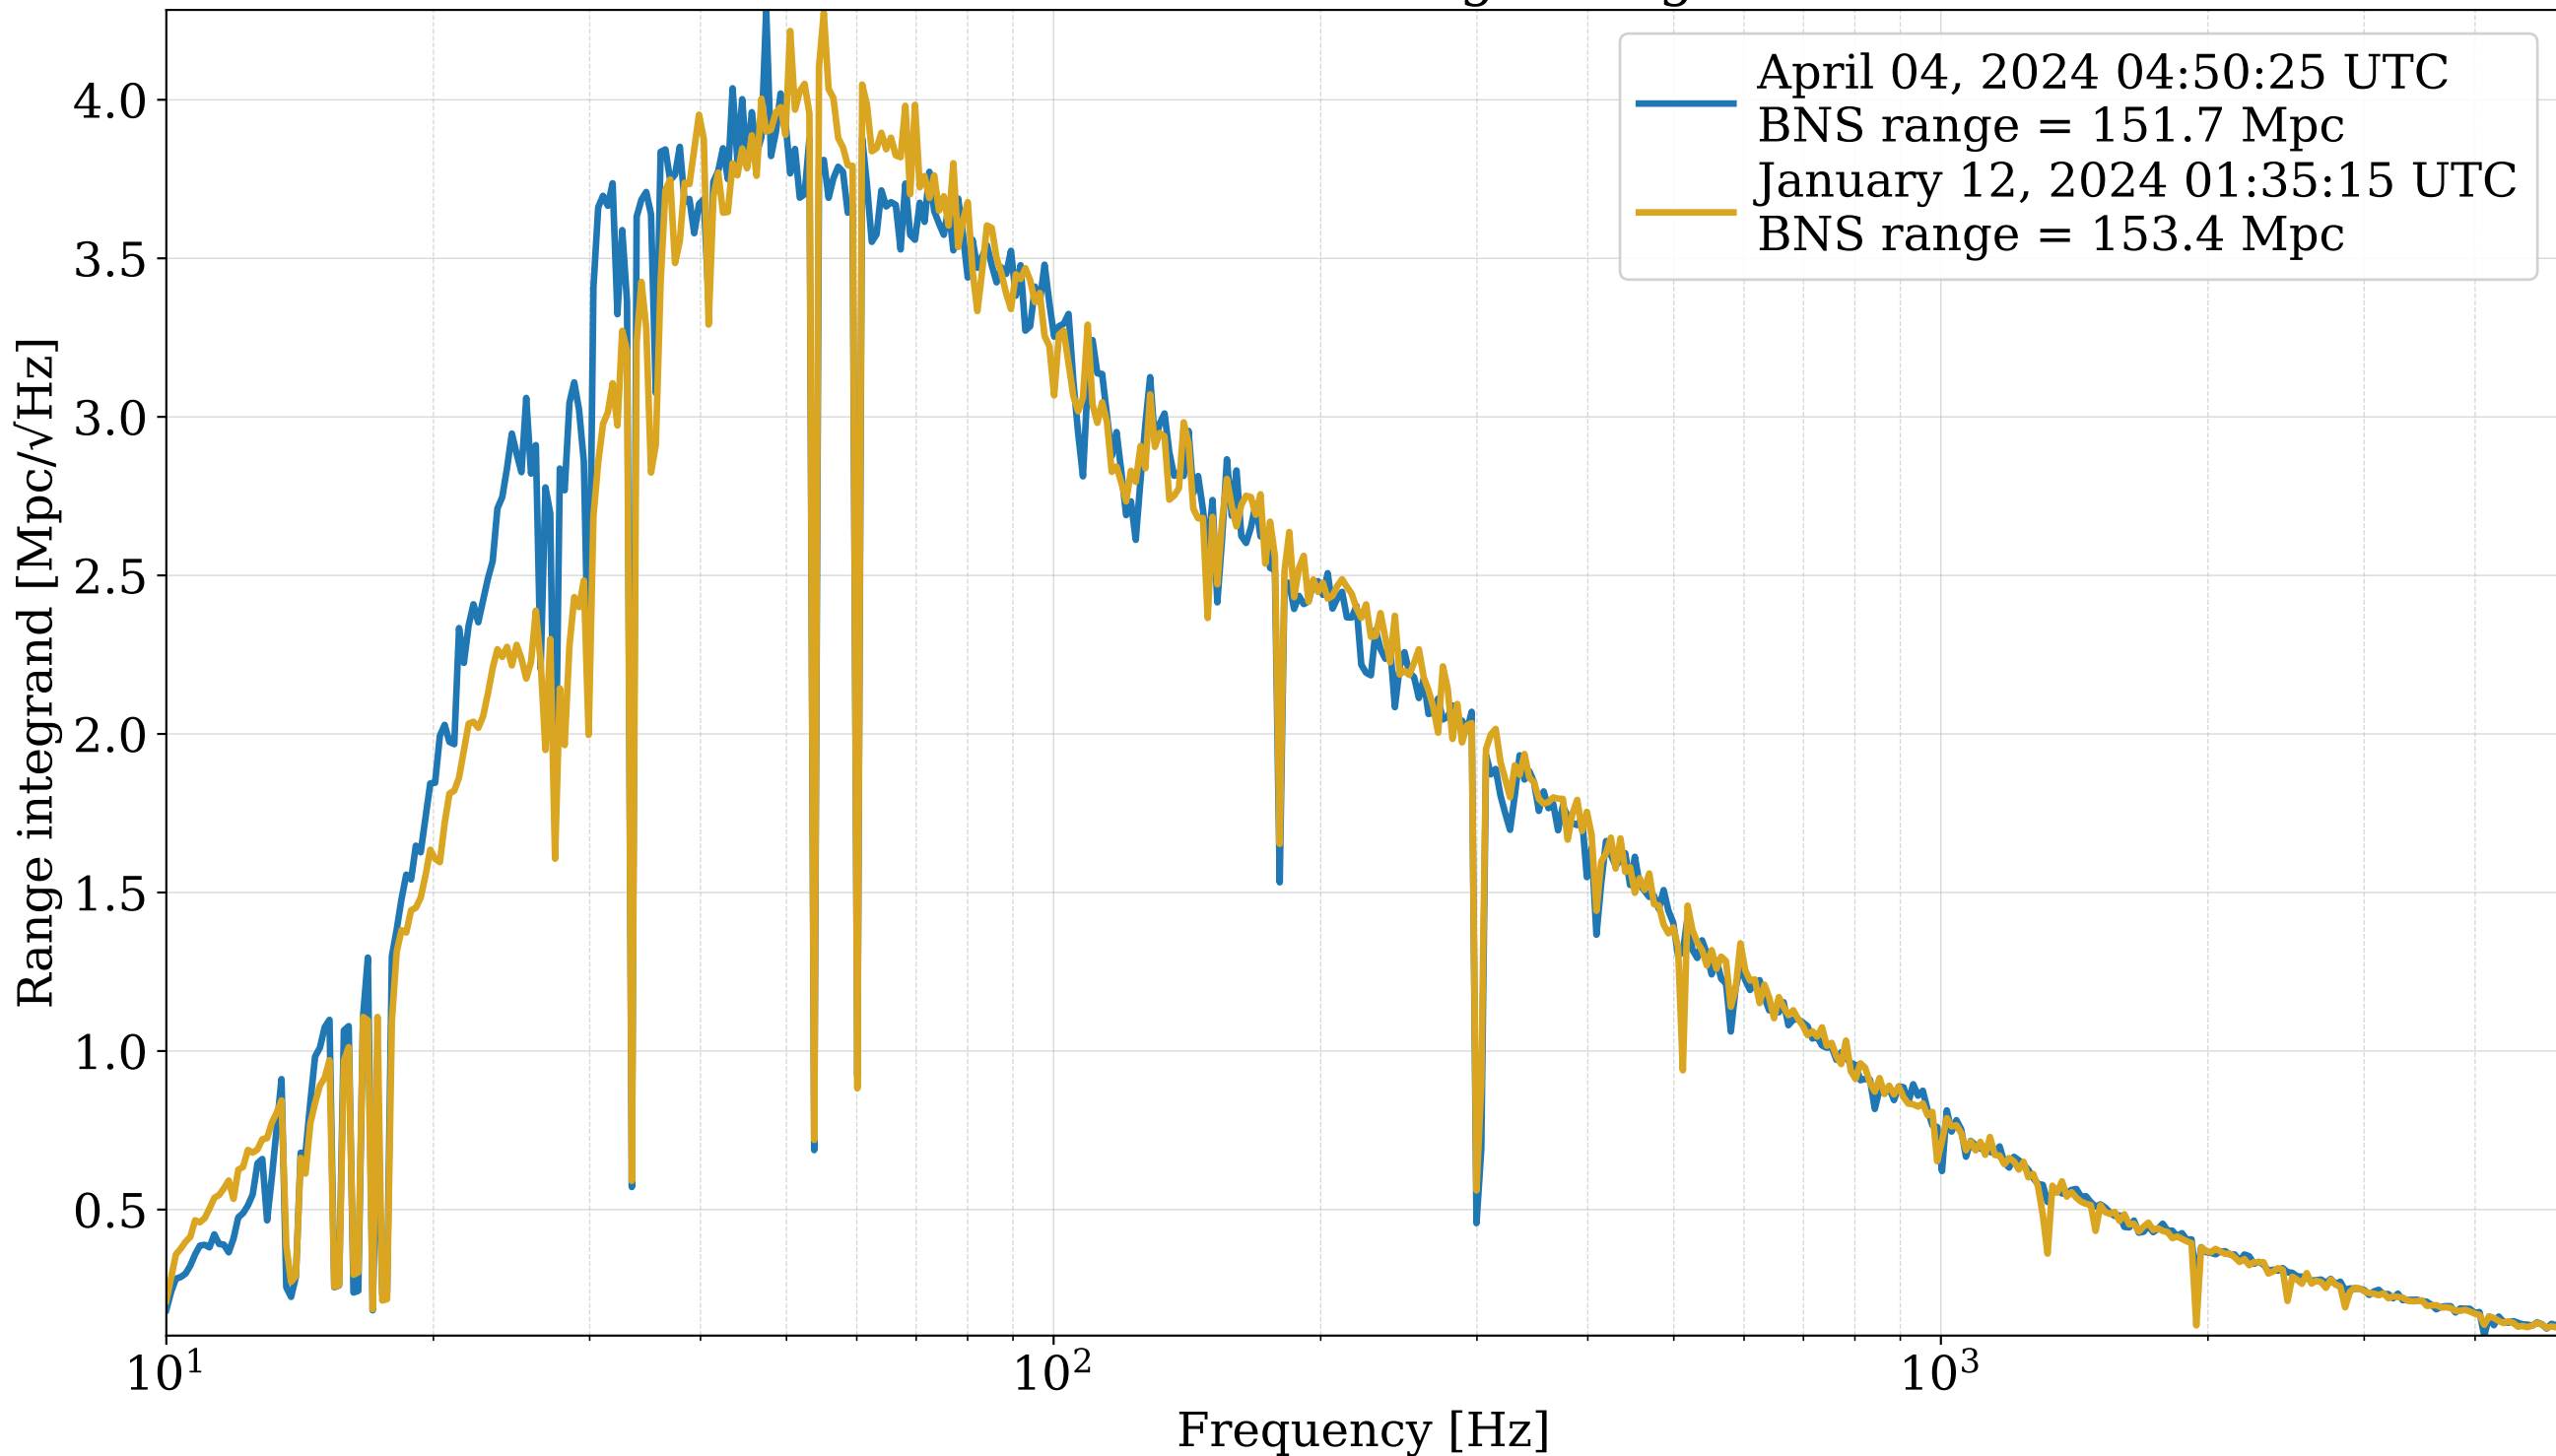

BNS Sensemon range integrand

before: GPS = 1389058533, span = 600 s channel H1:CAL-DELTAL_EXTERNAL_DQ after: GPS = 1396241443, span = 600 s channel H1:CAL-DELTAL_EXTERNAL_DQ