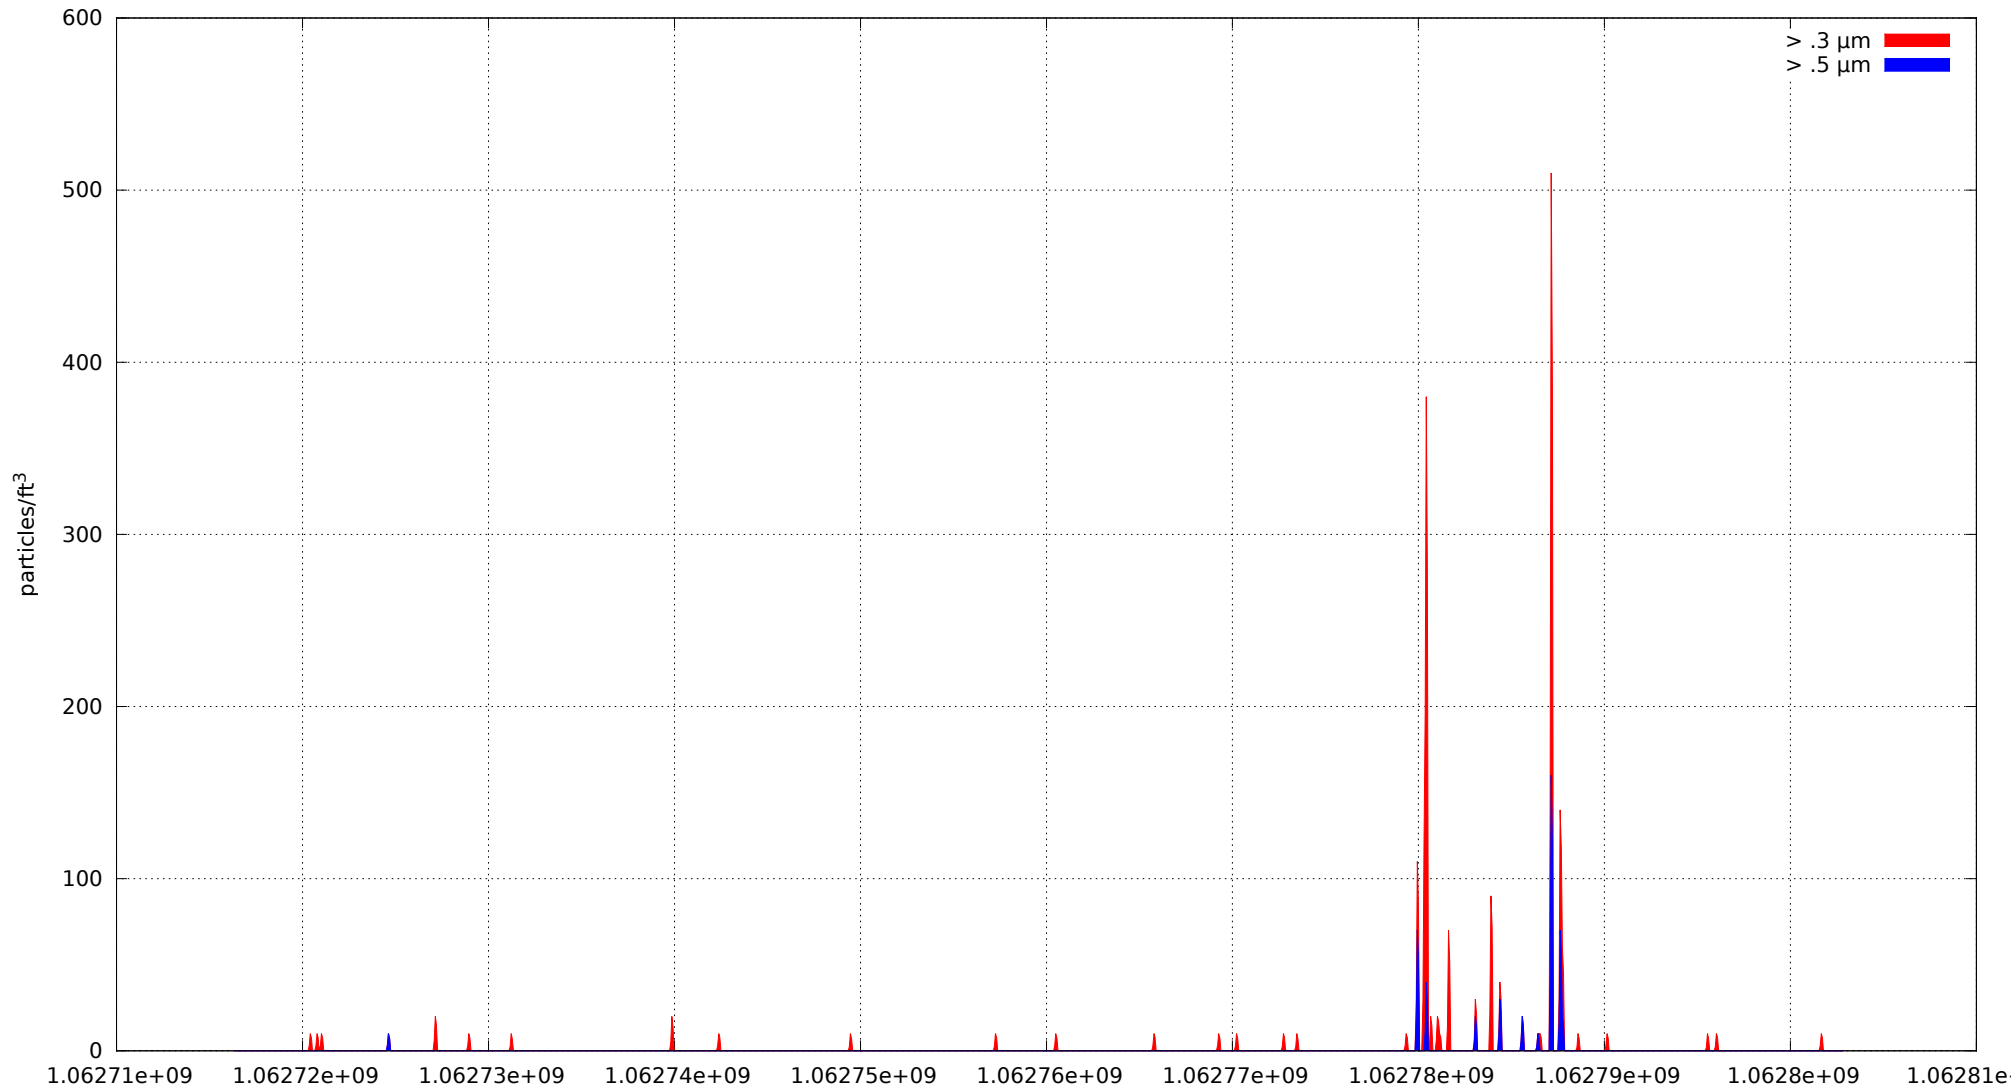

0: no alarms, 1: calibrate failure, 2: low battery, 3: cal. fail, low batt., 4: alarm/count alarm, 5: cal. fail and alarm, 6: low batt. and alarm, 7: cal. fail, low batt., and alarm, 8: manifold home error, 9: analog alarm