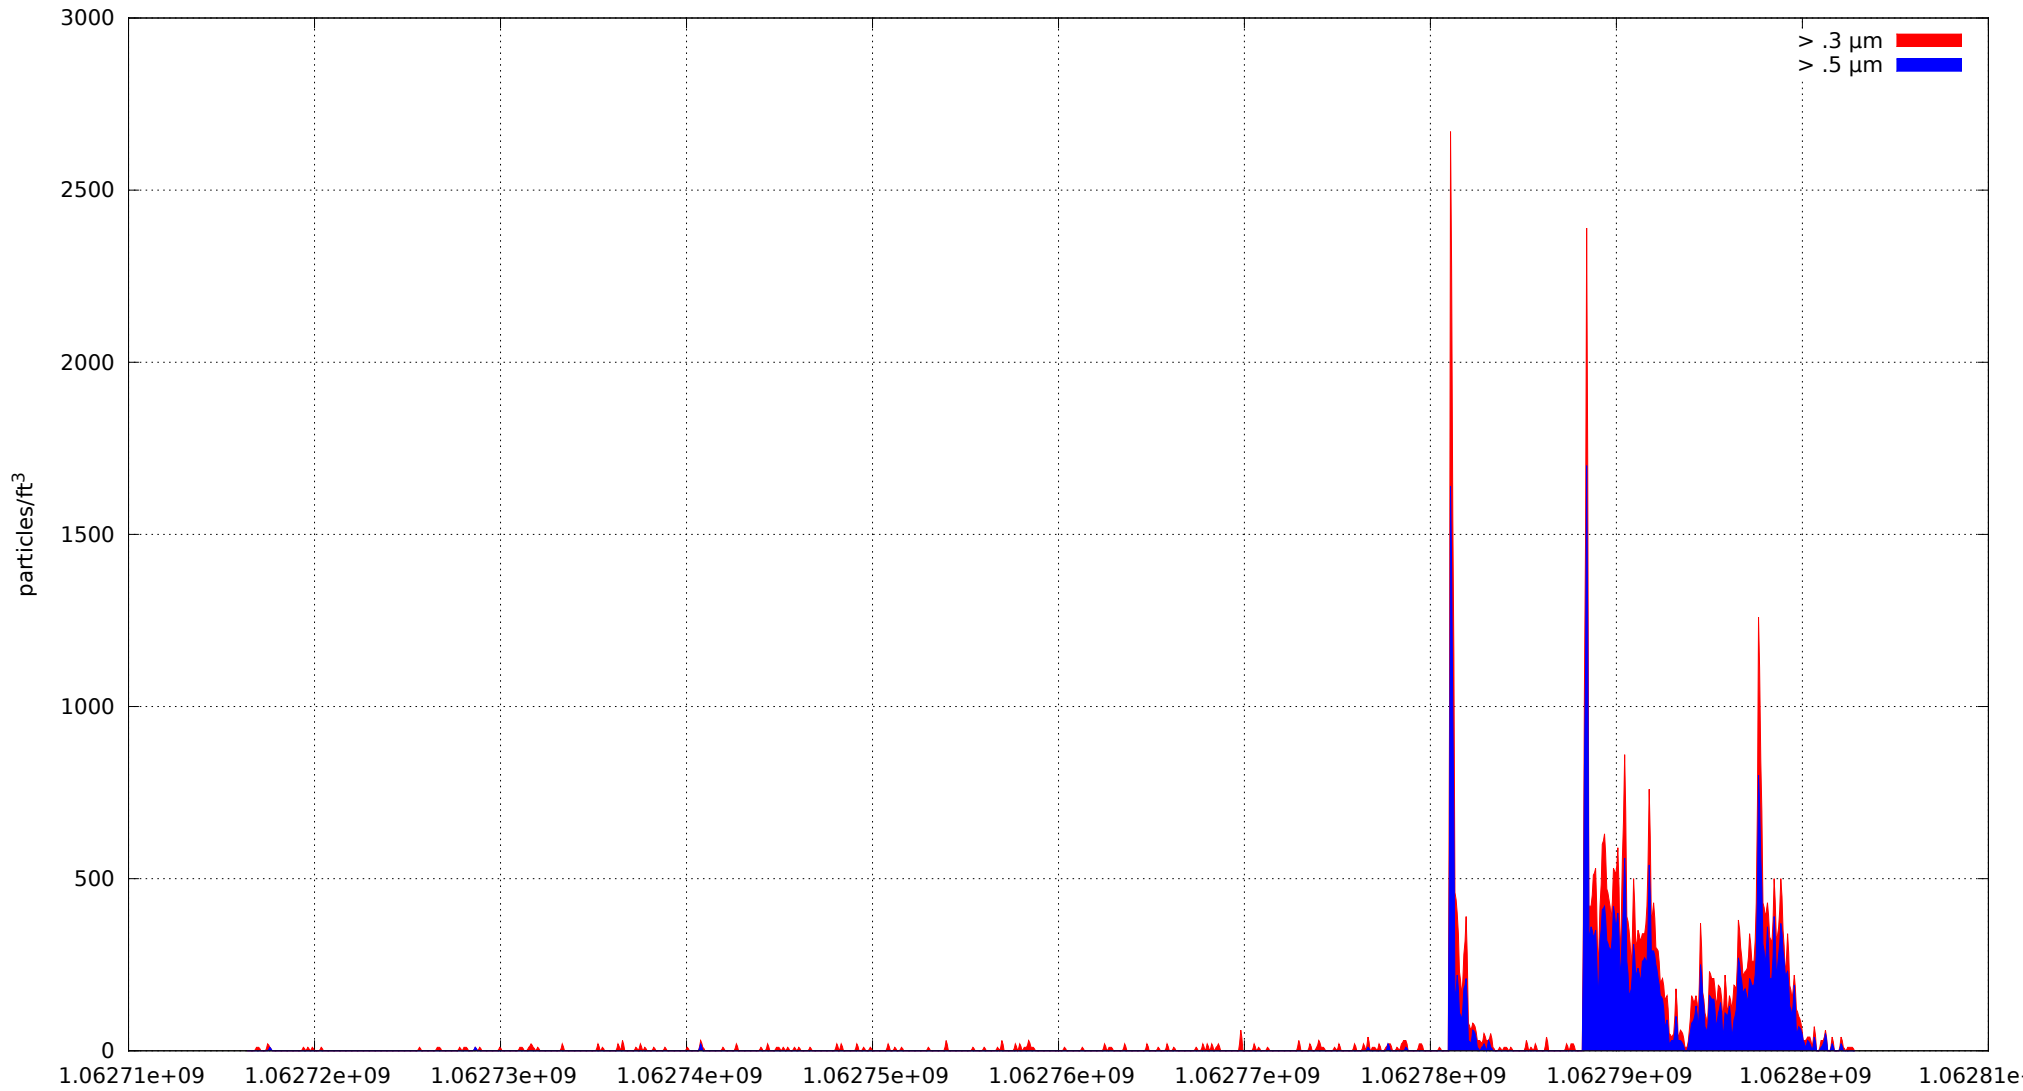

0: no alarms, 1: calibrate failure, 2: low battery, 3: cal. fail, low batt., 4: alarm/count alarm, 5: cal. fail and alarm,
6: low batt. and alarm, 7: cal. fail, low batt., and alarm, 8: manifold home error, 9: analog alarm