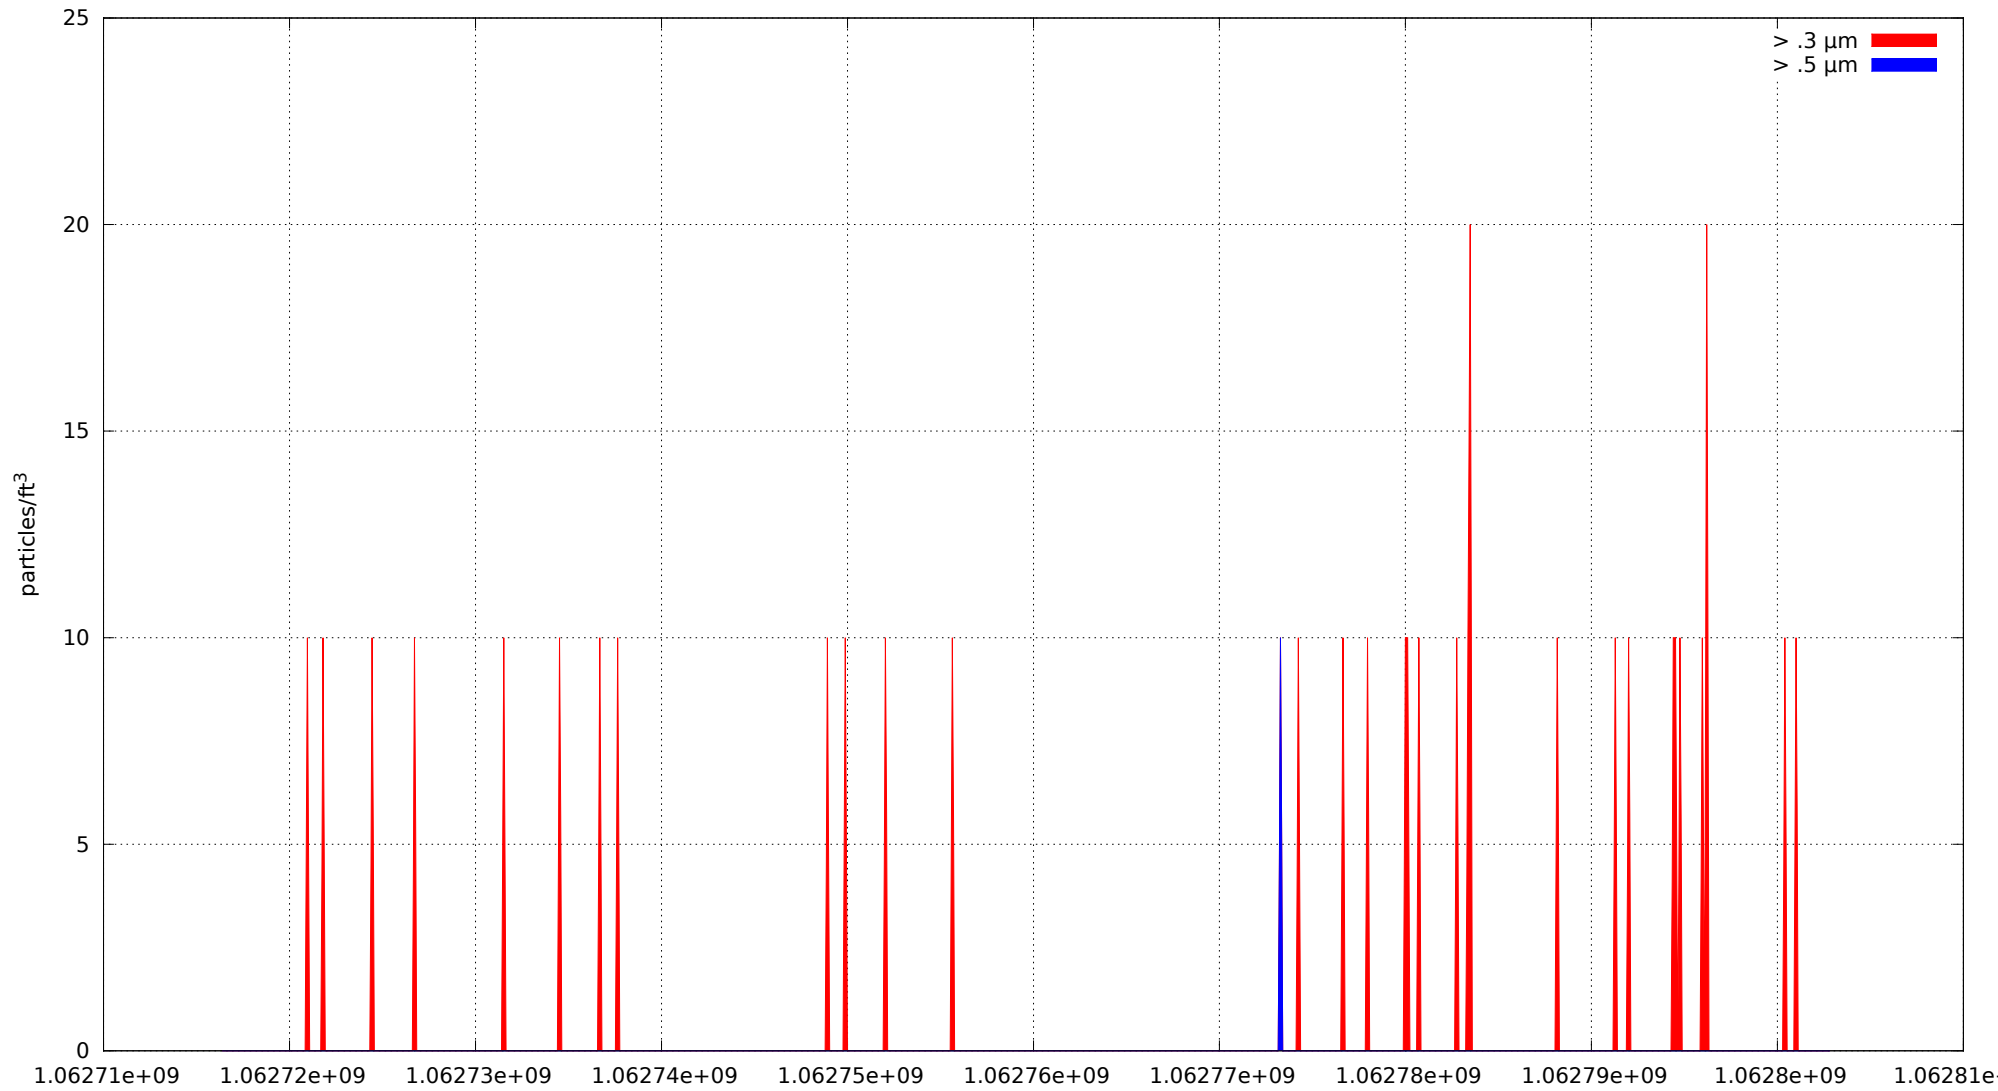

0: no alarms, 1: calibrate failure, 2: low battery, 3: cal. fail, low batt., 4: alarm/count alarm, 5: cal. fail and alarm, 6: low batt. and alarm, 7: cal. fail, low batt., and alarm, 8: manifold home error, 9: analog alarm