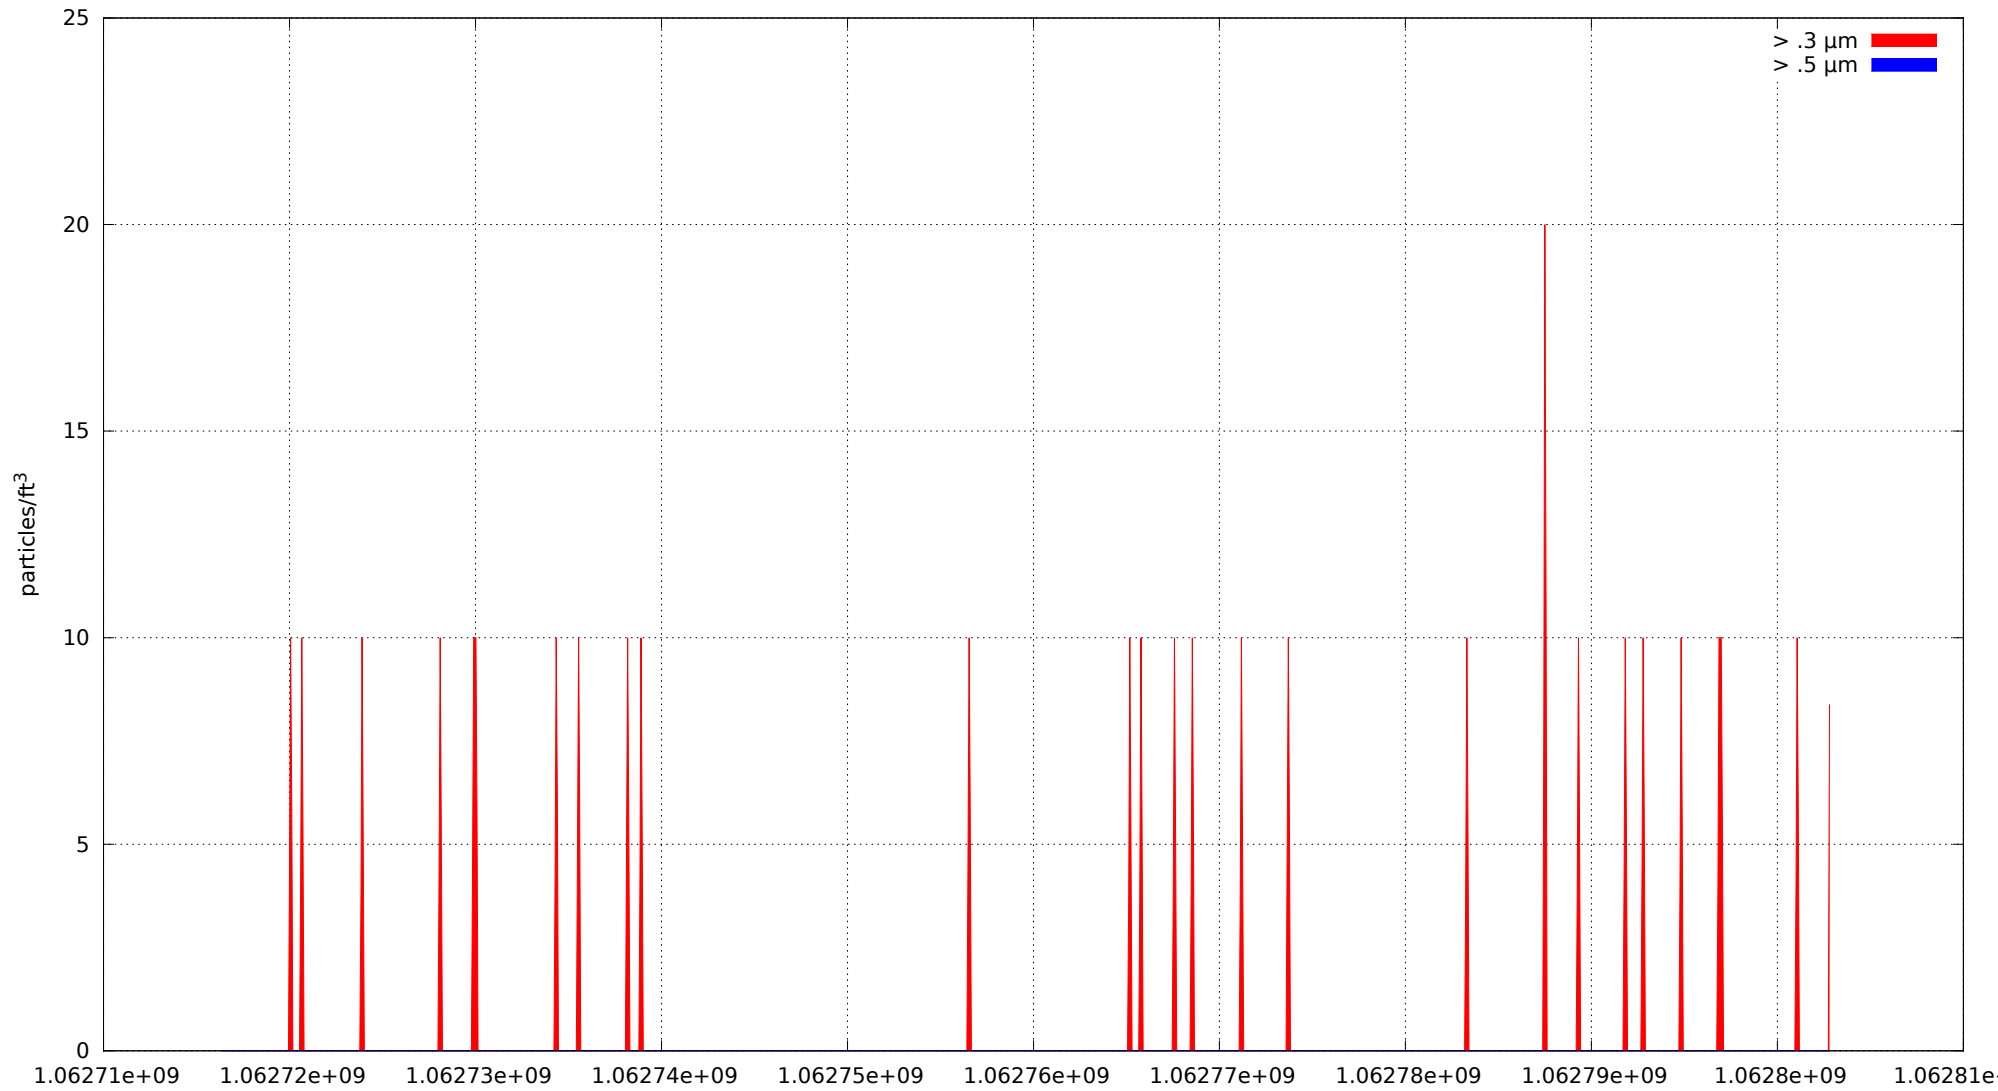

0: no alarms, 1: calibrate failure, 2: low battery, 3: cal. fail, low batt., 4: alarm/count alarm, 5: cal. fail and alarm, 6: low batt. and alarm, 7: cal. fail, low batt., and alarm, 8: manifold home error, 9: analog alarm