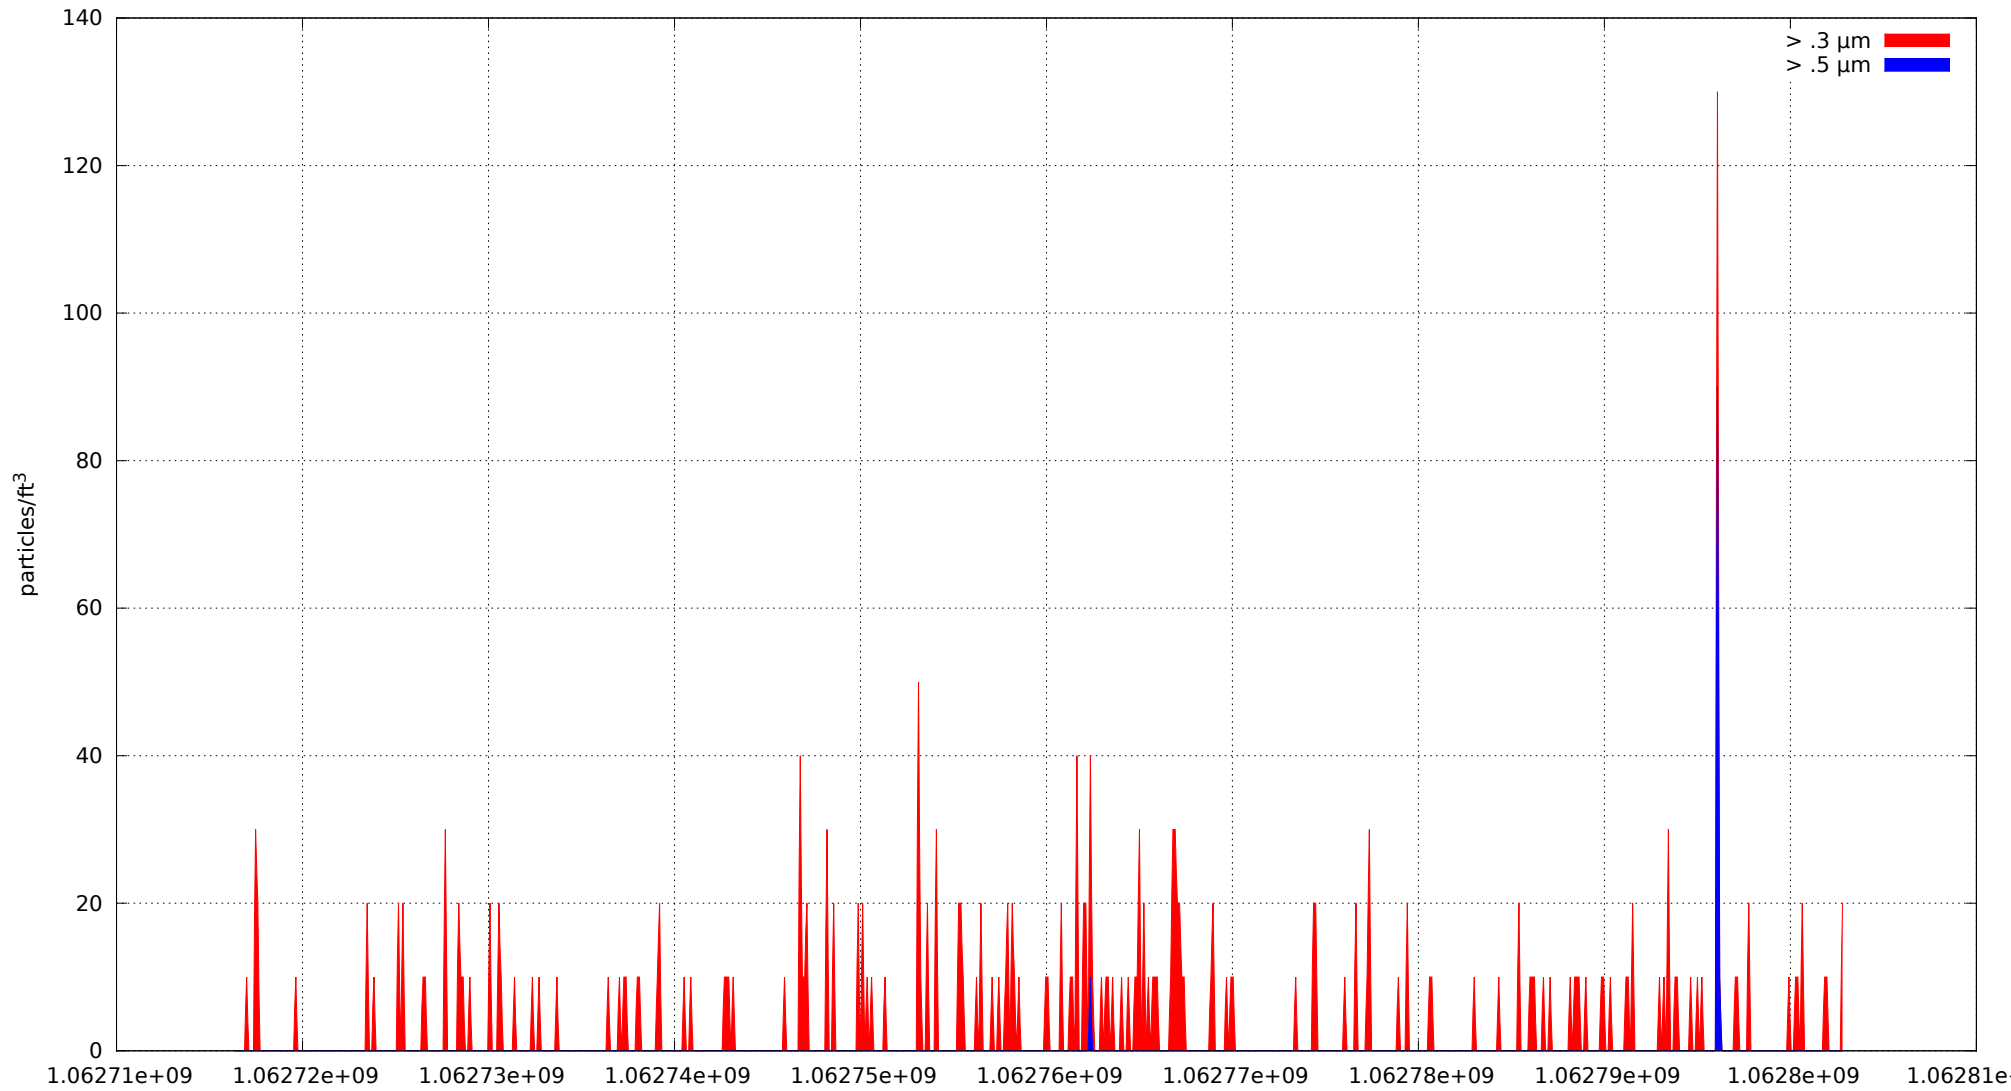

0: no alarms, 1: calibrate failure, 2: low battery, 3: cal. fail, low batt., 4: alarm/count alarm, 5: cal. fail and alarm,
6: low batt. and alarm, 7: cal. fail, low batt., and alarm, 8: manifold home error, 9: analog alarm