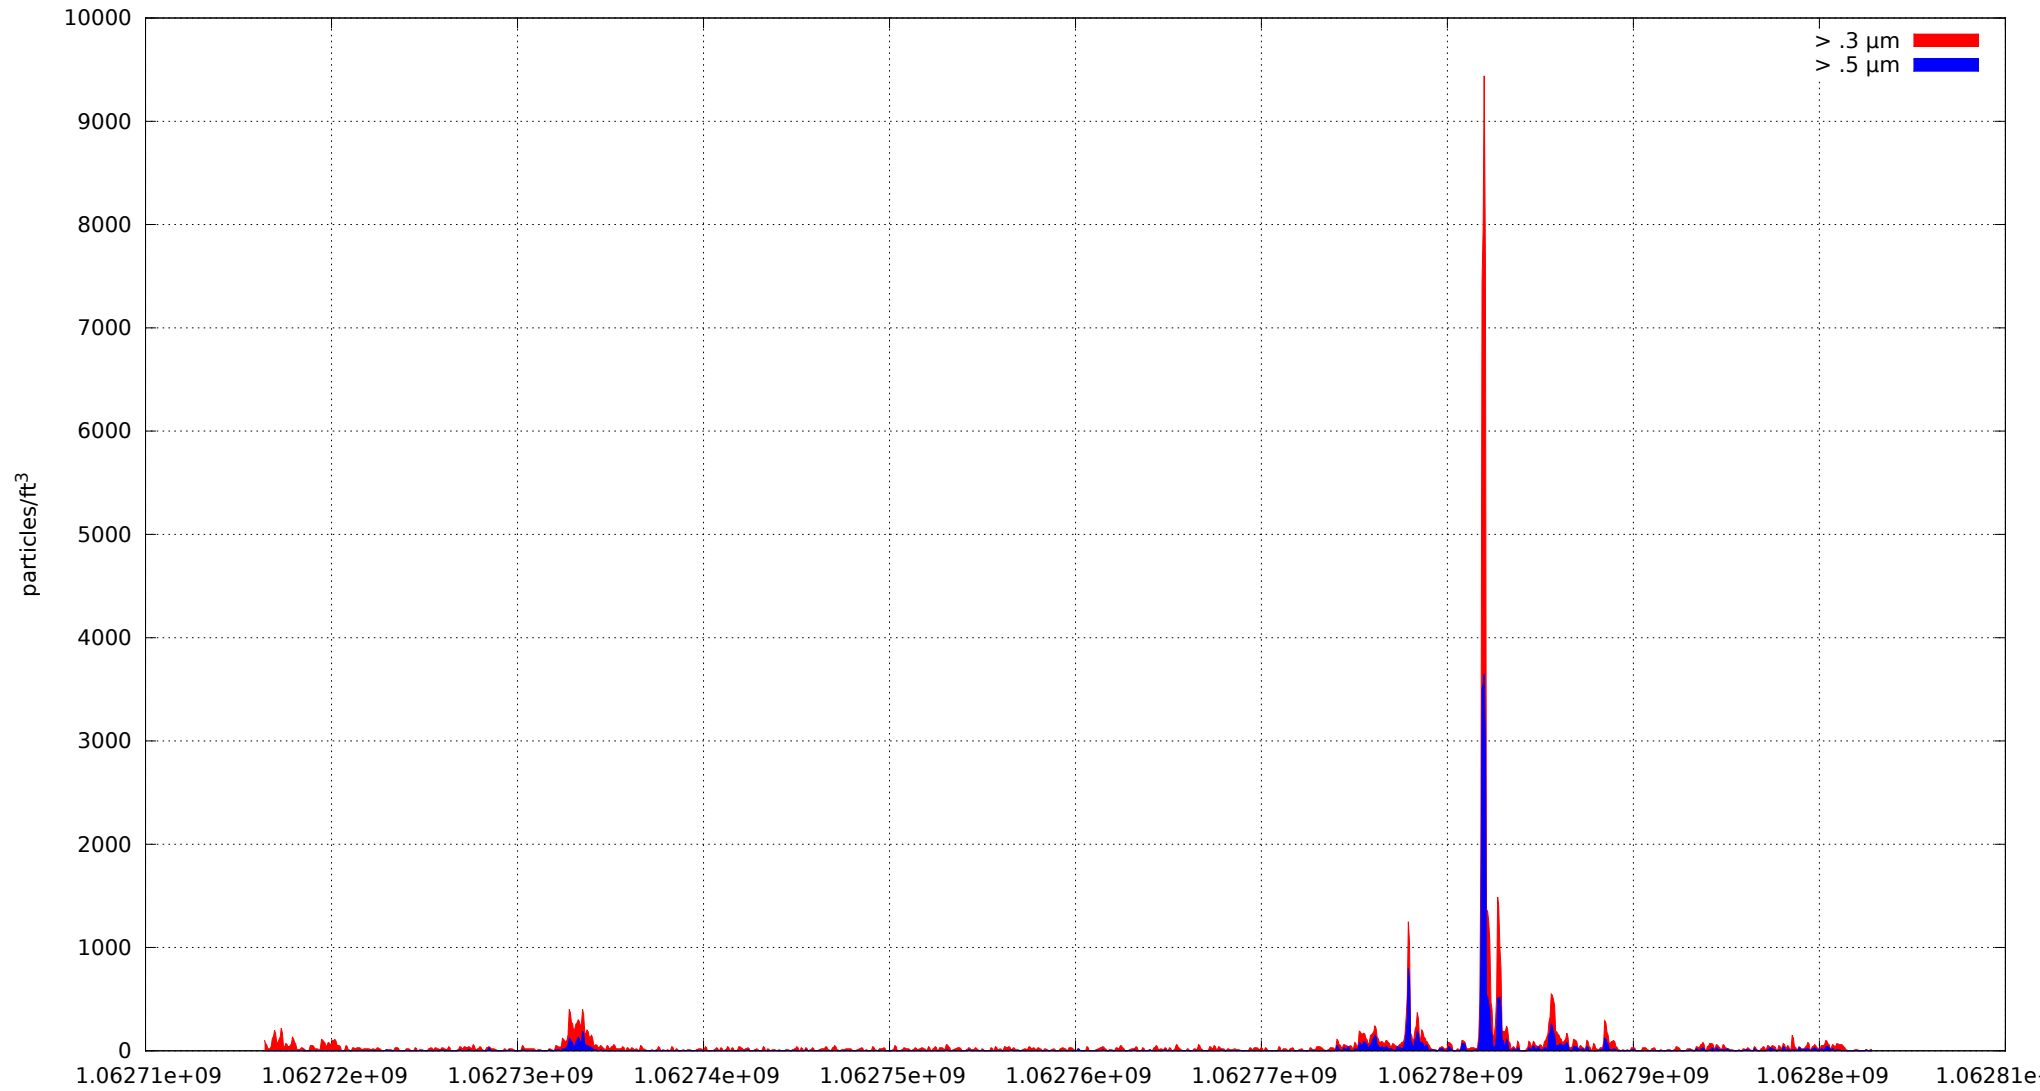

0: no alarms, 1: calibrate failure, 2: low battery, 3: cal. fail, low batt., 4: alarm/count alarm, 5: cal. fail and alarm, 6: low batt. and alarm, 7: cal. fail, low batt., and alarm, 8: manifold home error, 9: analog alarm