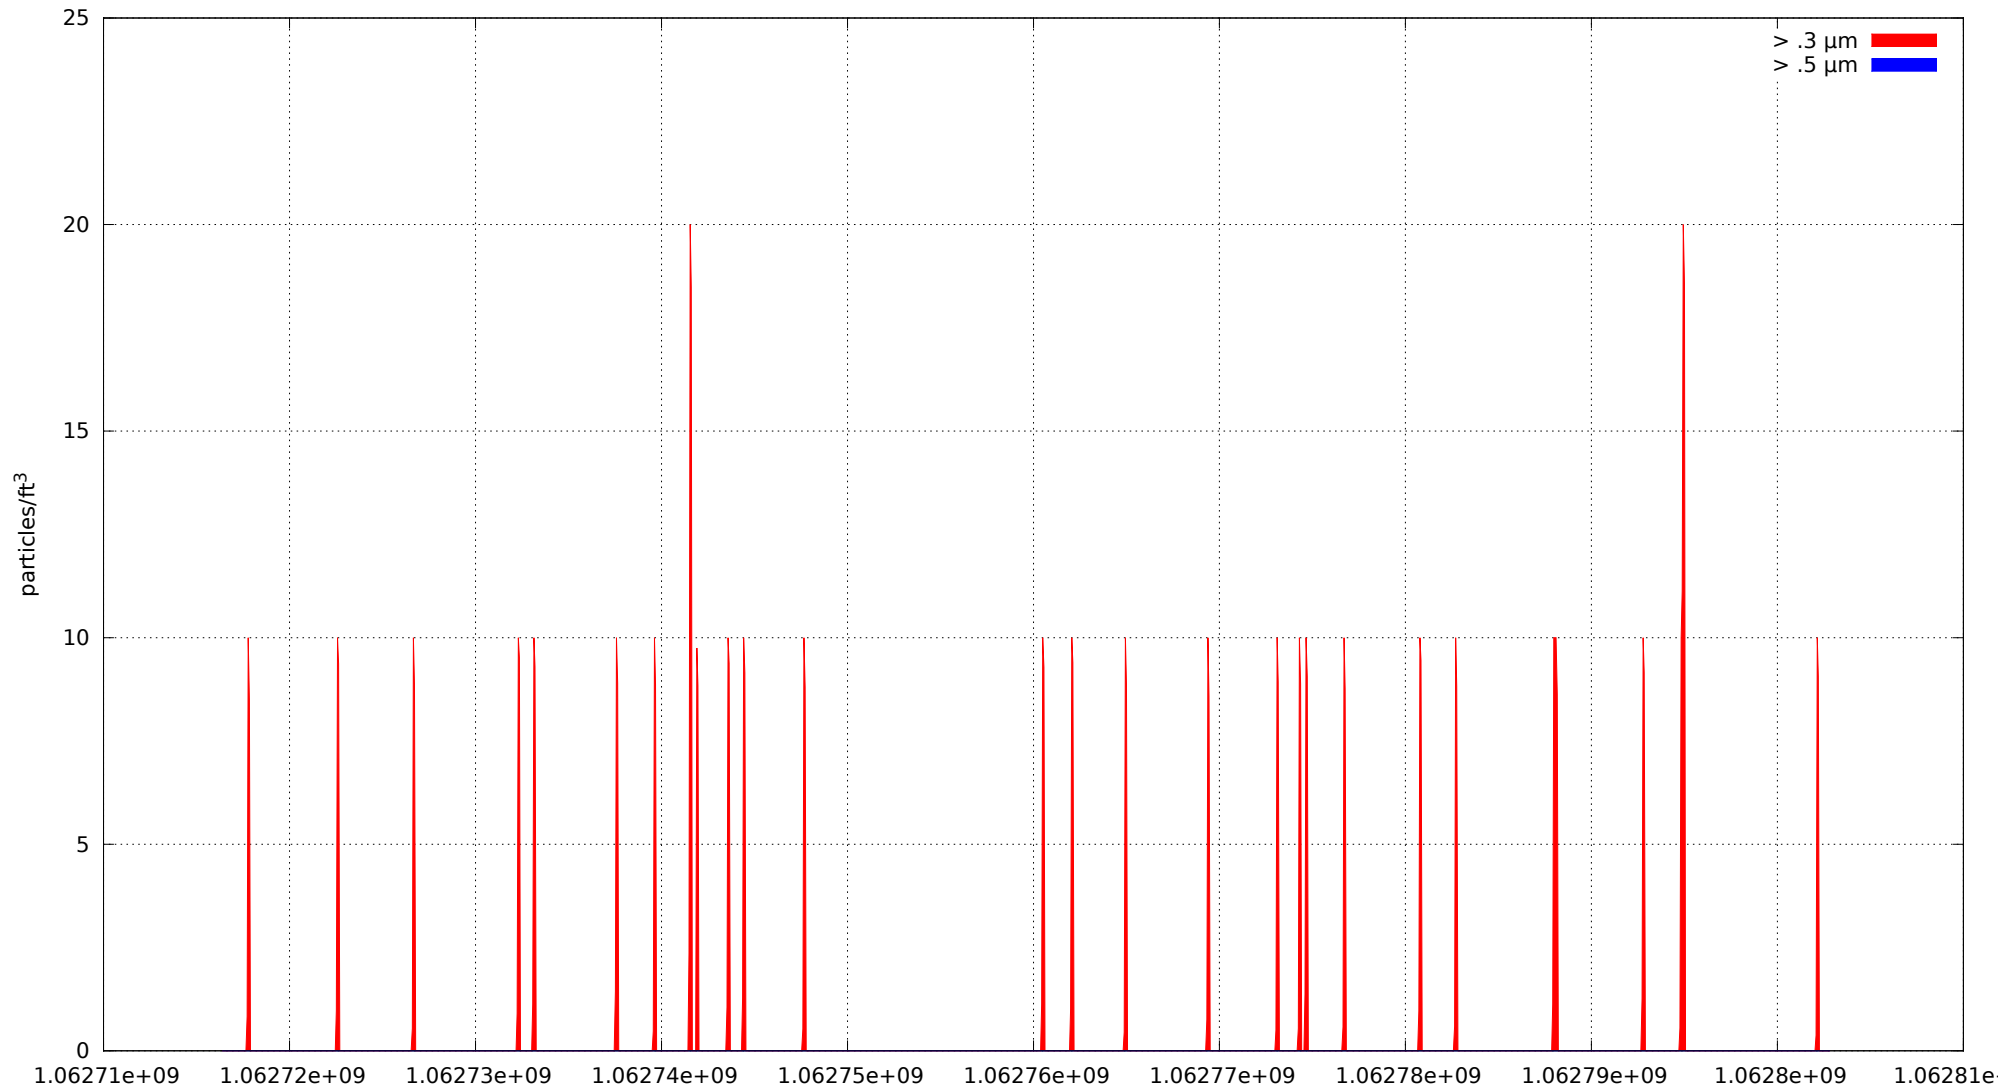

0: no alarms, 1: calibrate failure, 2: low battery, 3: cal. fail, low batt., 4: alarm/count alarm, 5: cal. fail and alarm, 6: low batt. and alarm, 7: cal. fail, low batt., and alarm, 8: manifold home error, 9: analog alarm