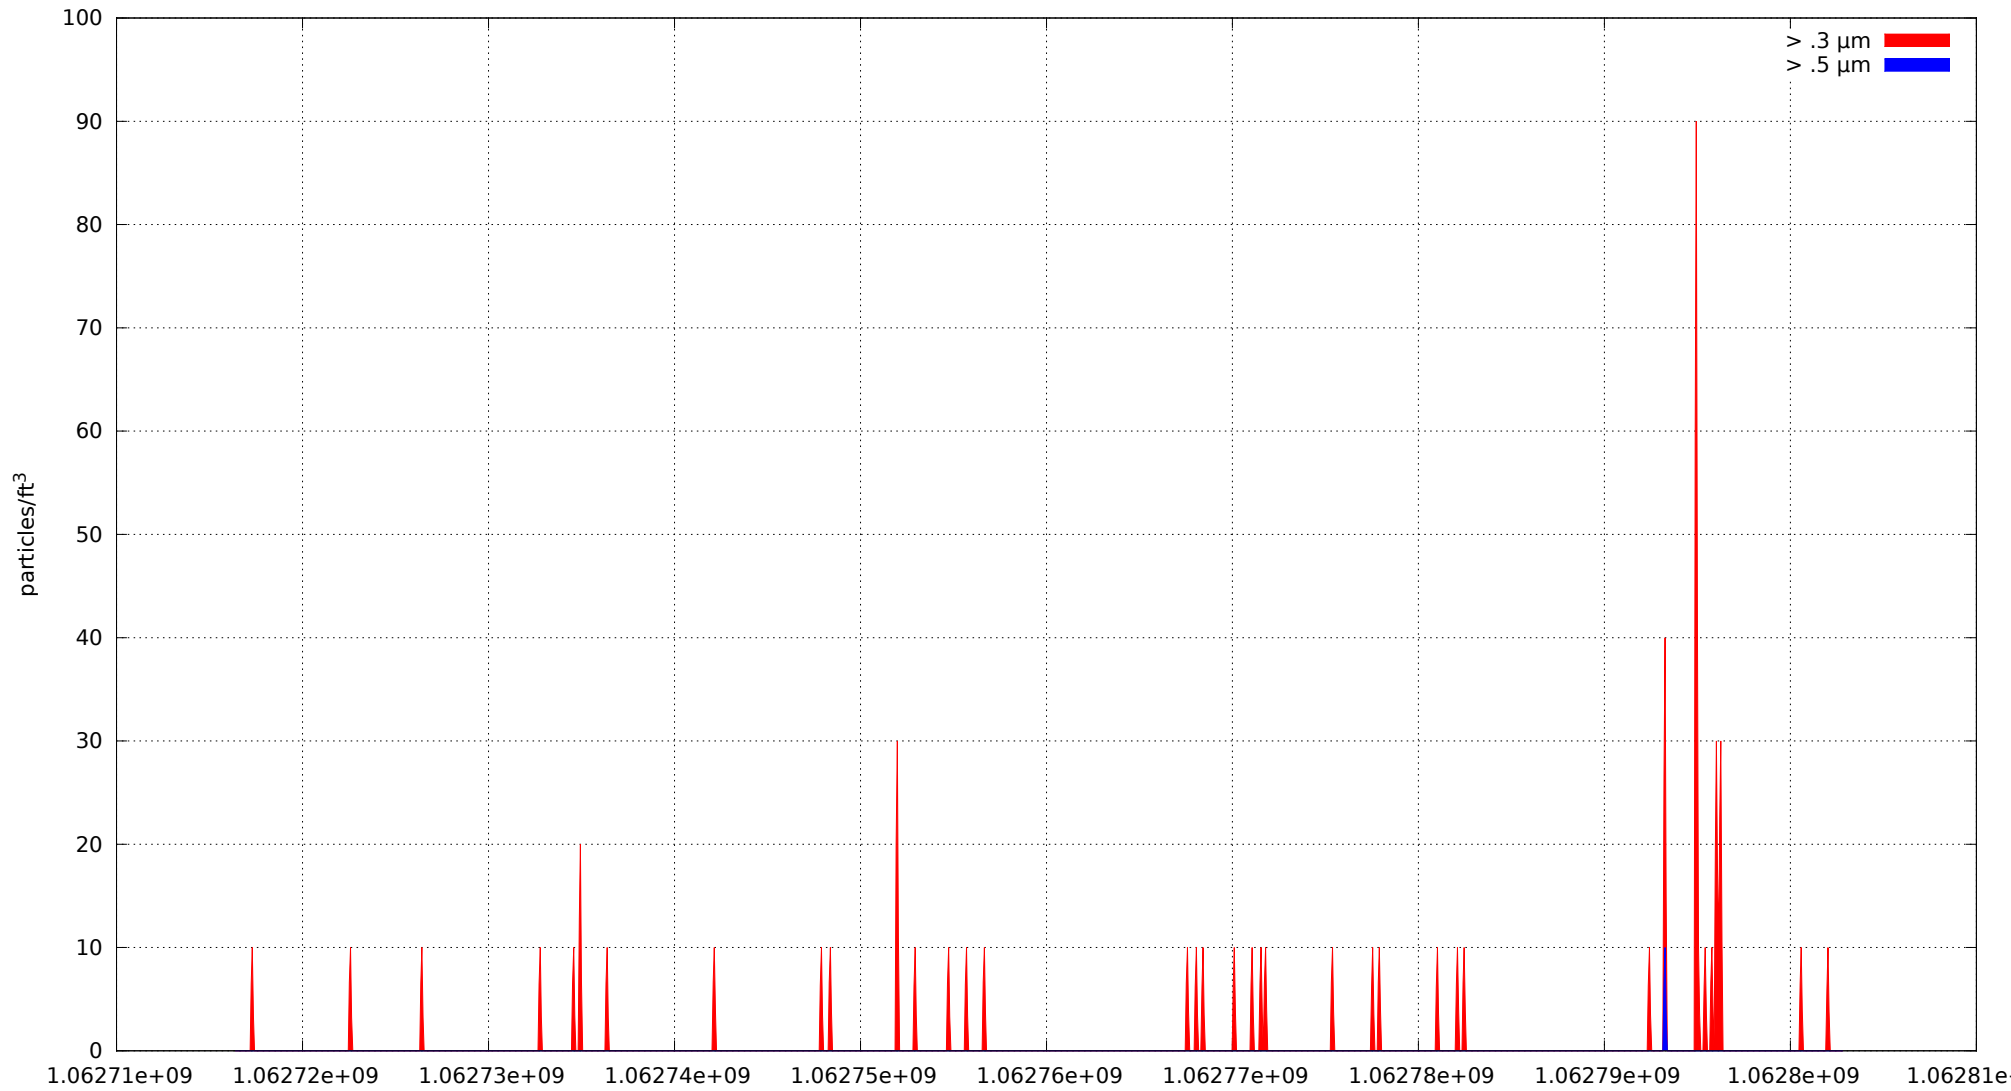

0: no alarms, 1: calibrate failure, 2: low battery, 3: cal. fail, low batt., 4: alarm/count alarm, 5: cal. fail and alarm, 6: low batt. and alarm, 7: cal. fail, low batt., and alarm, 8: manifold home error, 9: analog alarm