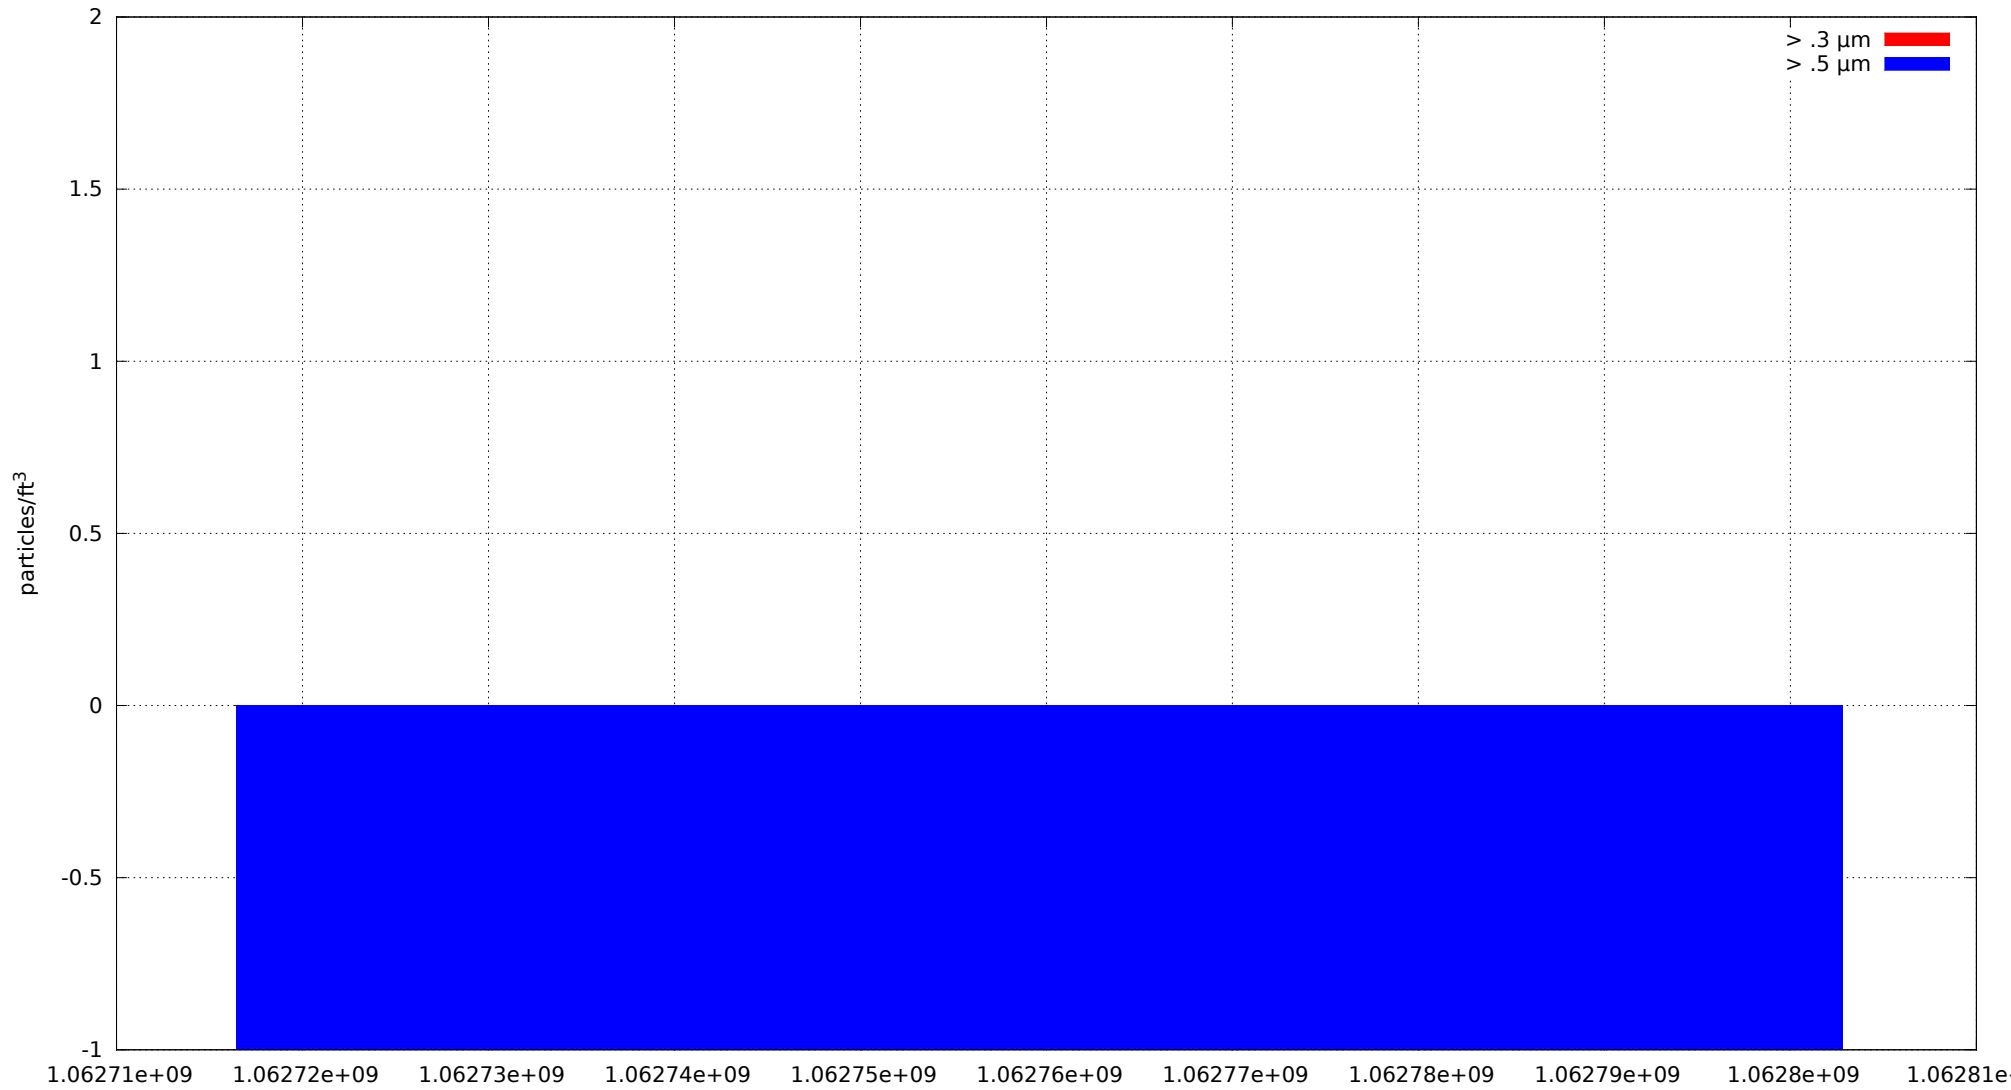

0: no alarms, 1: calibrate failure, 2: low battery, 3: cal. fail, low batt., 4: alarm/count alarm, 5: cal. fail and alarm,
6: low batt. and alarm, 7: cal. fail, low batt., and alarm, 8: manifold home error, 9: analog alarm