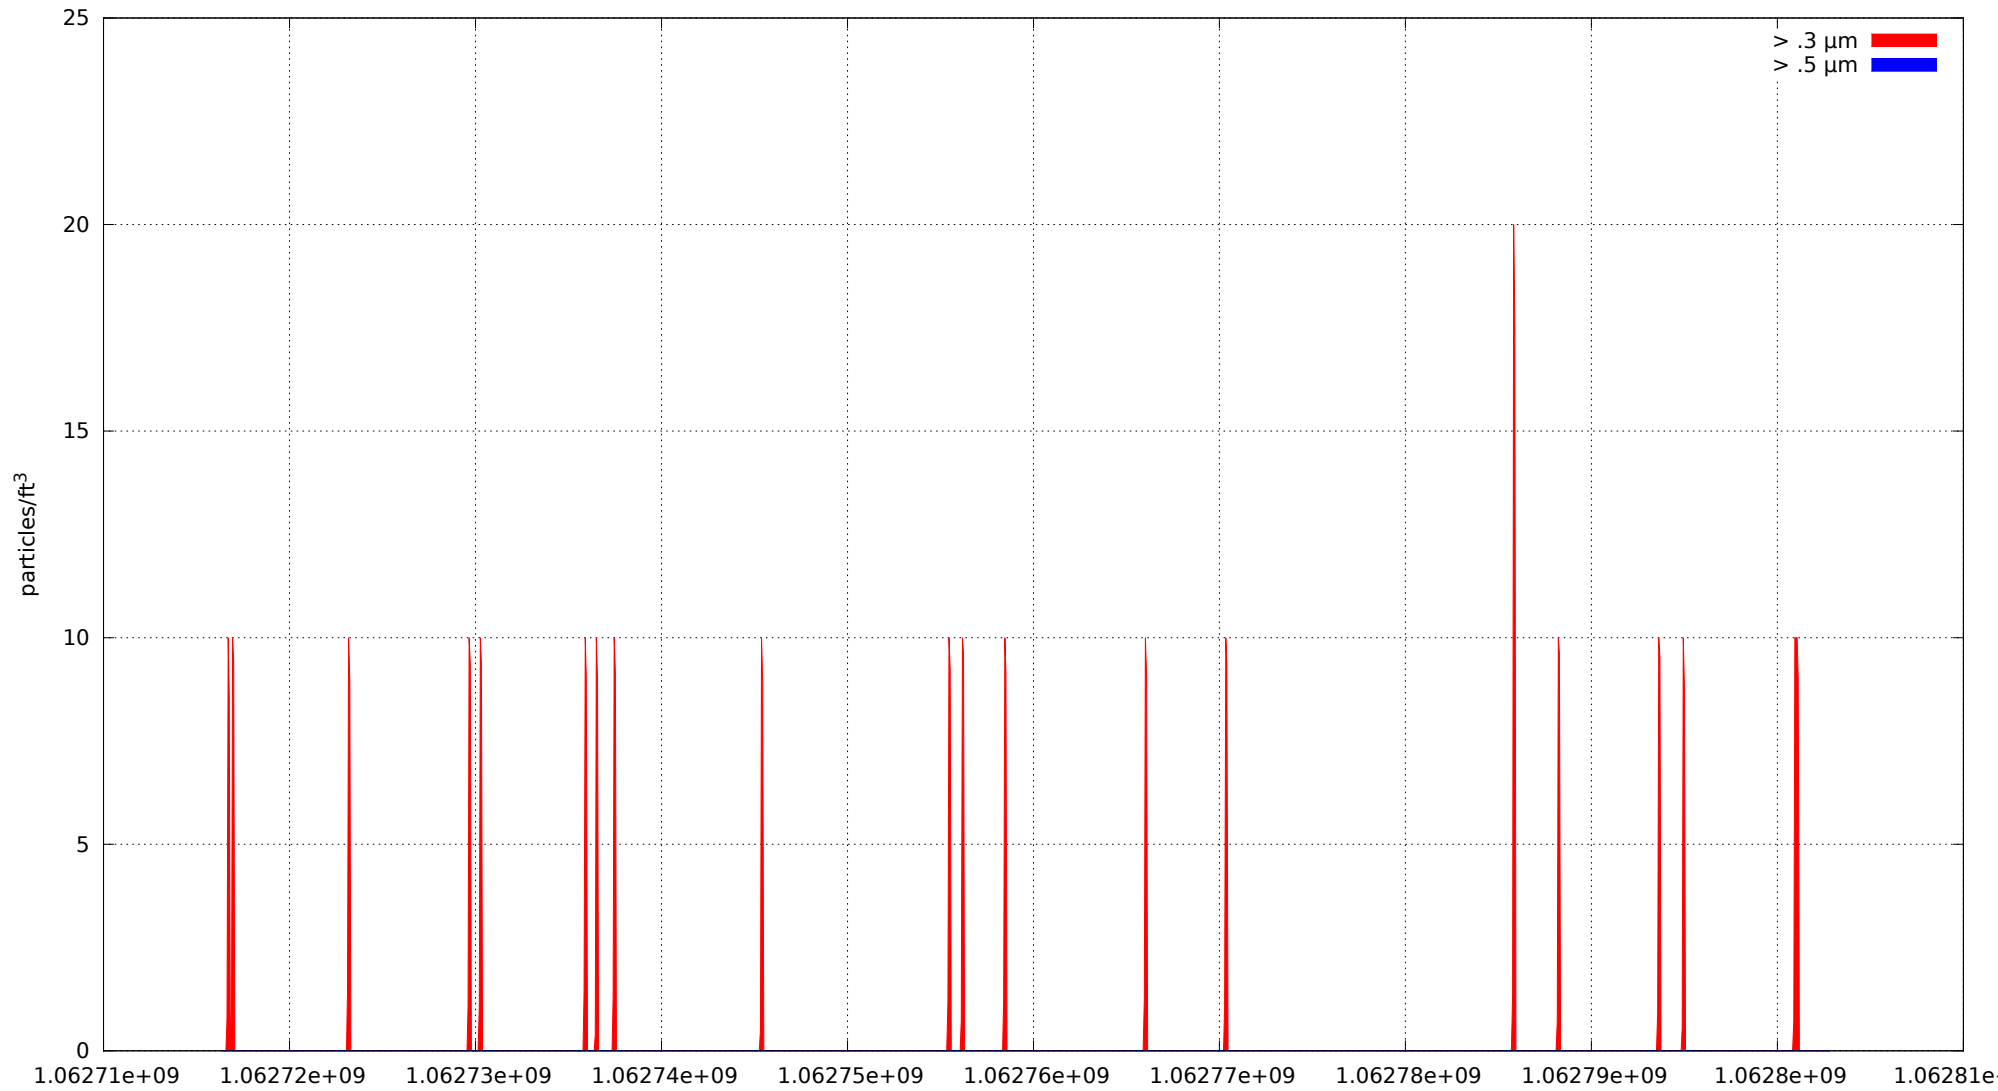

0: no alarms, 1: calibrate failure, 2: low battery, 3: cal. fail, low batt., 4: alarm/count alarm, 5: cal. fail and alarm, 6: low batt. and alarm, 7: cal. fail, low batt., and alarm, 8: manifold home error, 9: analog alarm