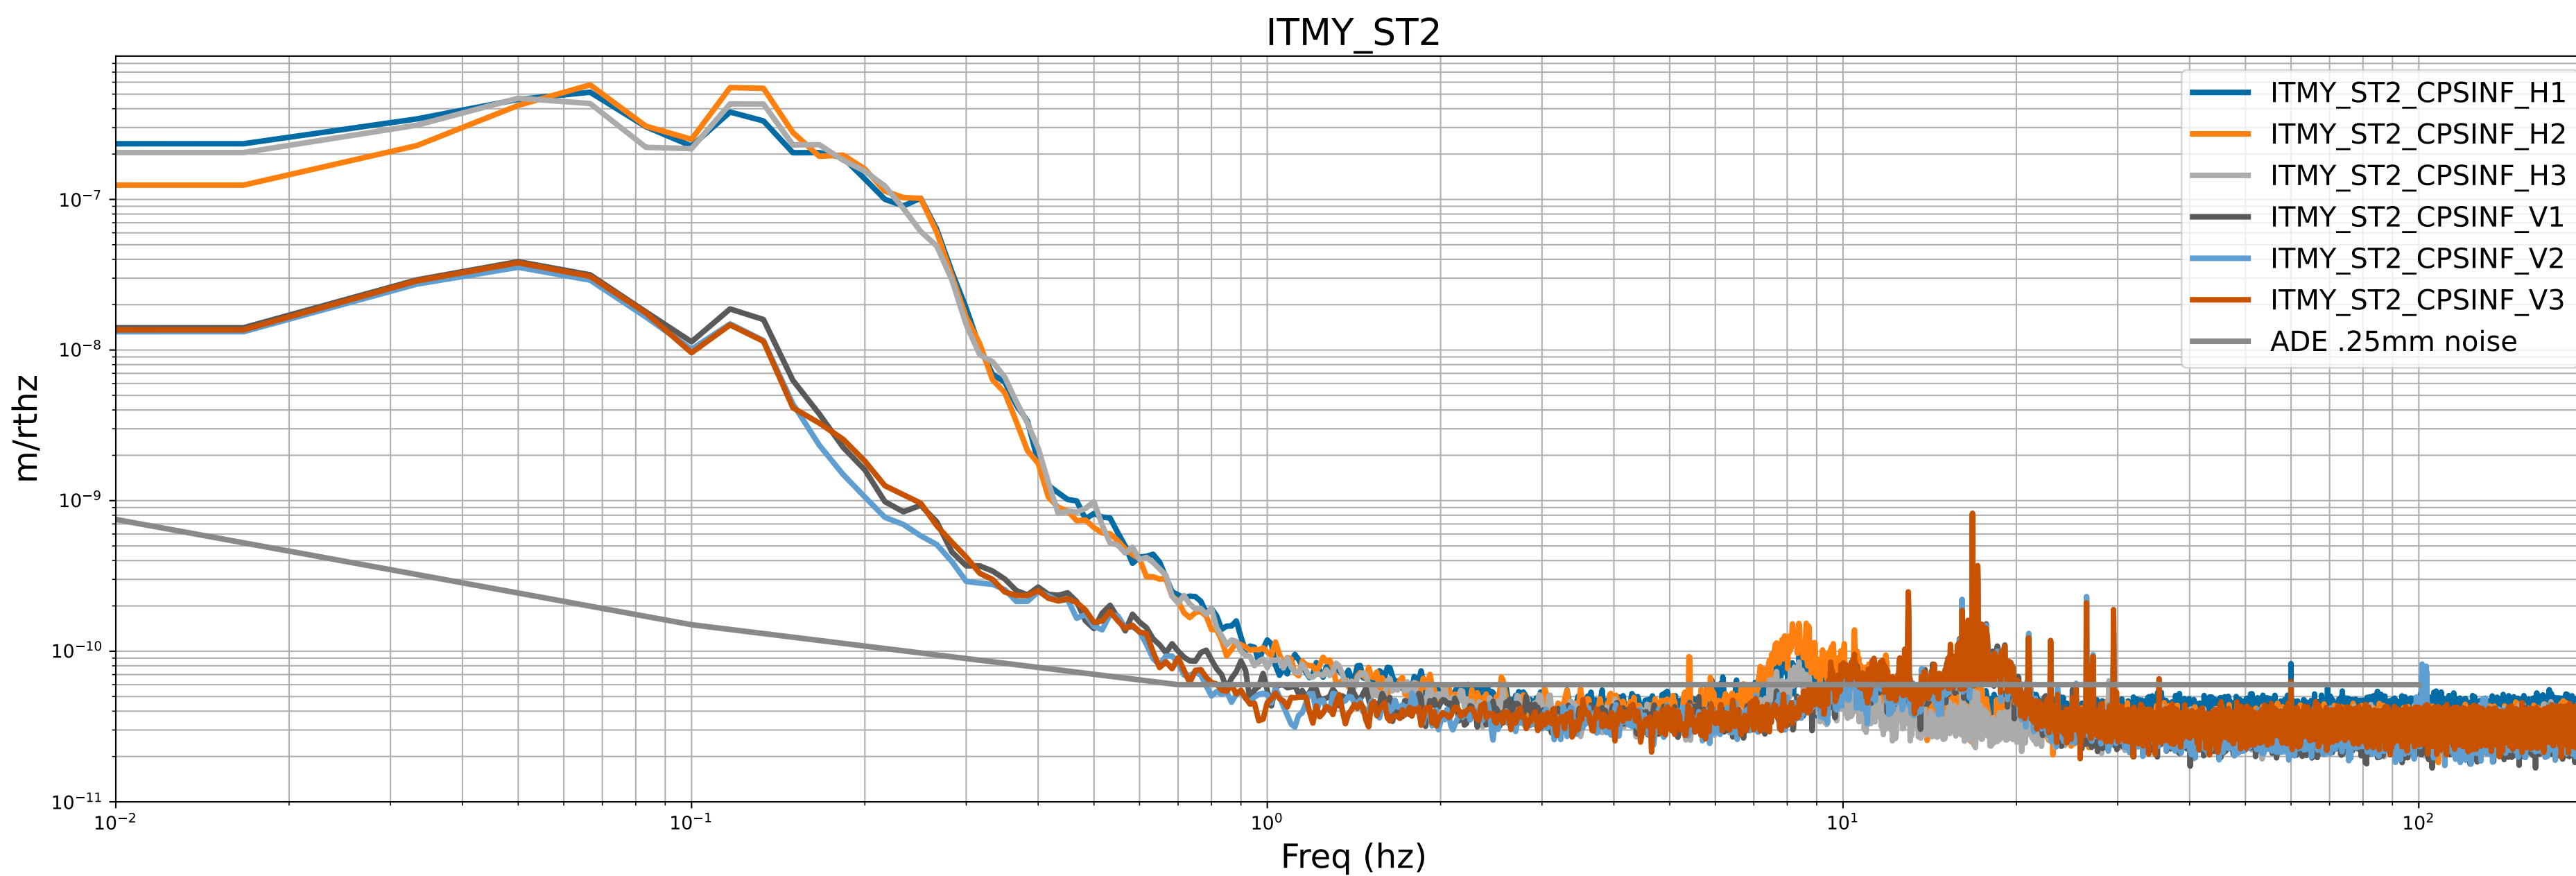

CPS Spectra 1396778400 to 1396779000

calibration only >10hz