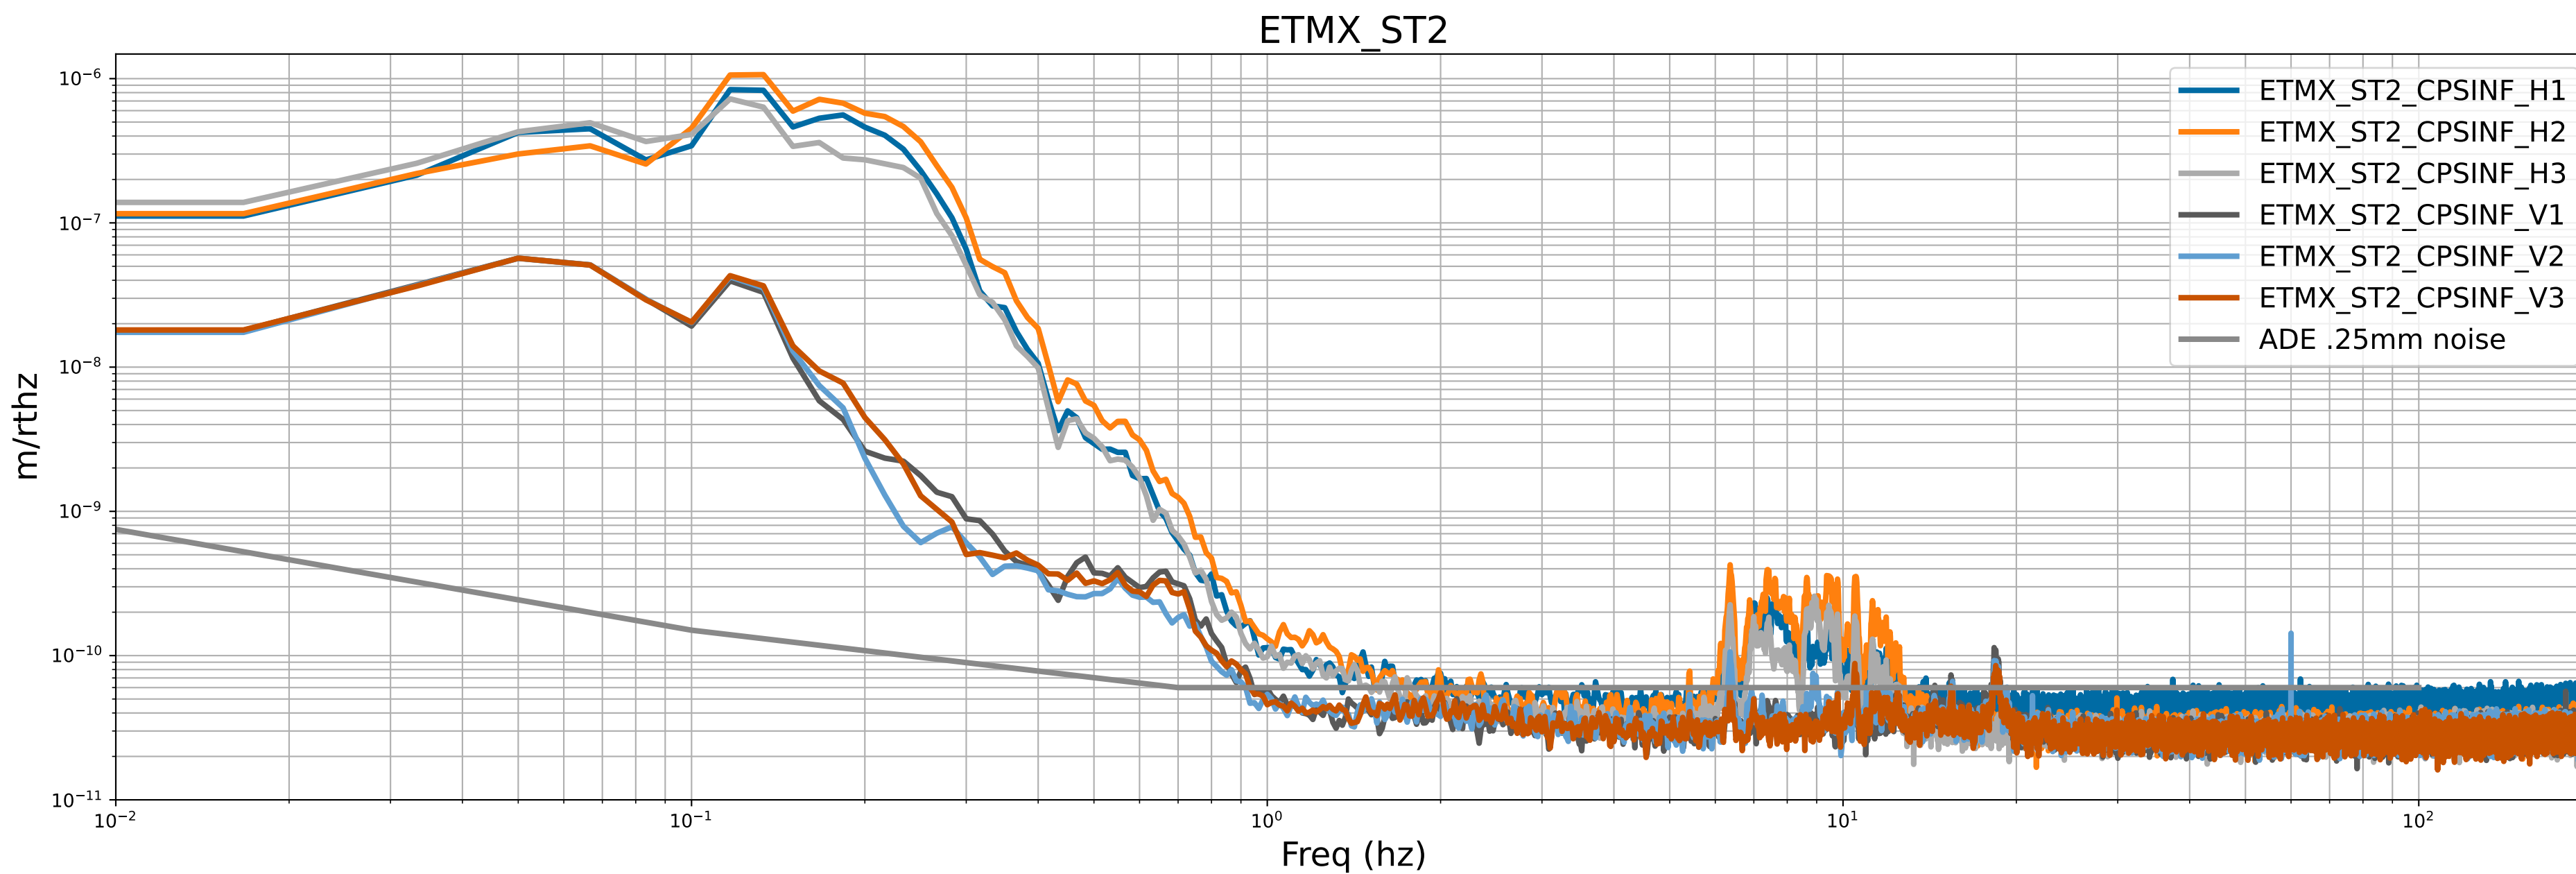

CPS Spectra 1396778400 to 1396779000

calibration only >10hz