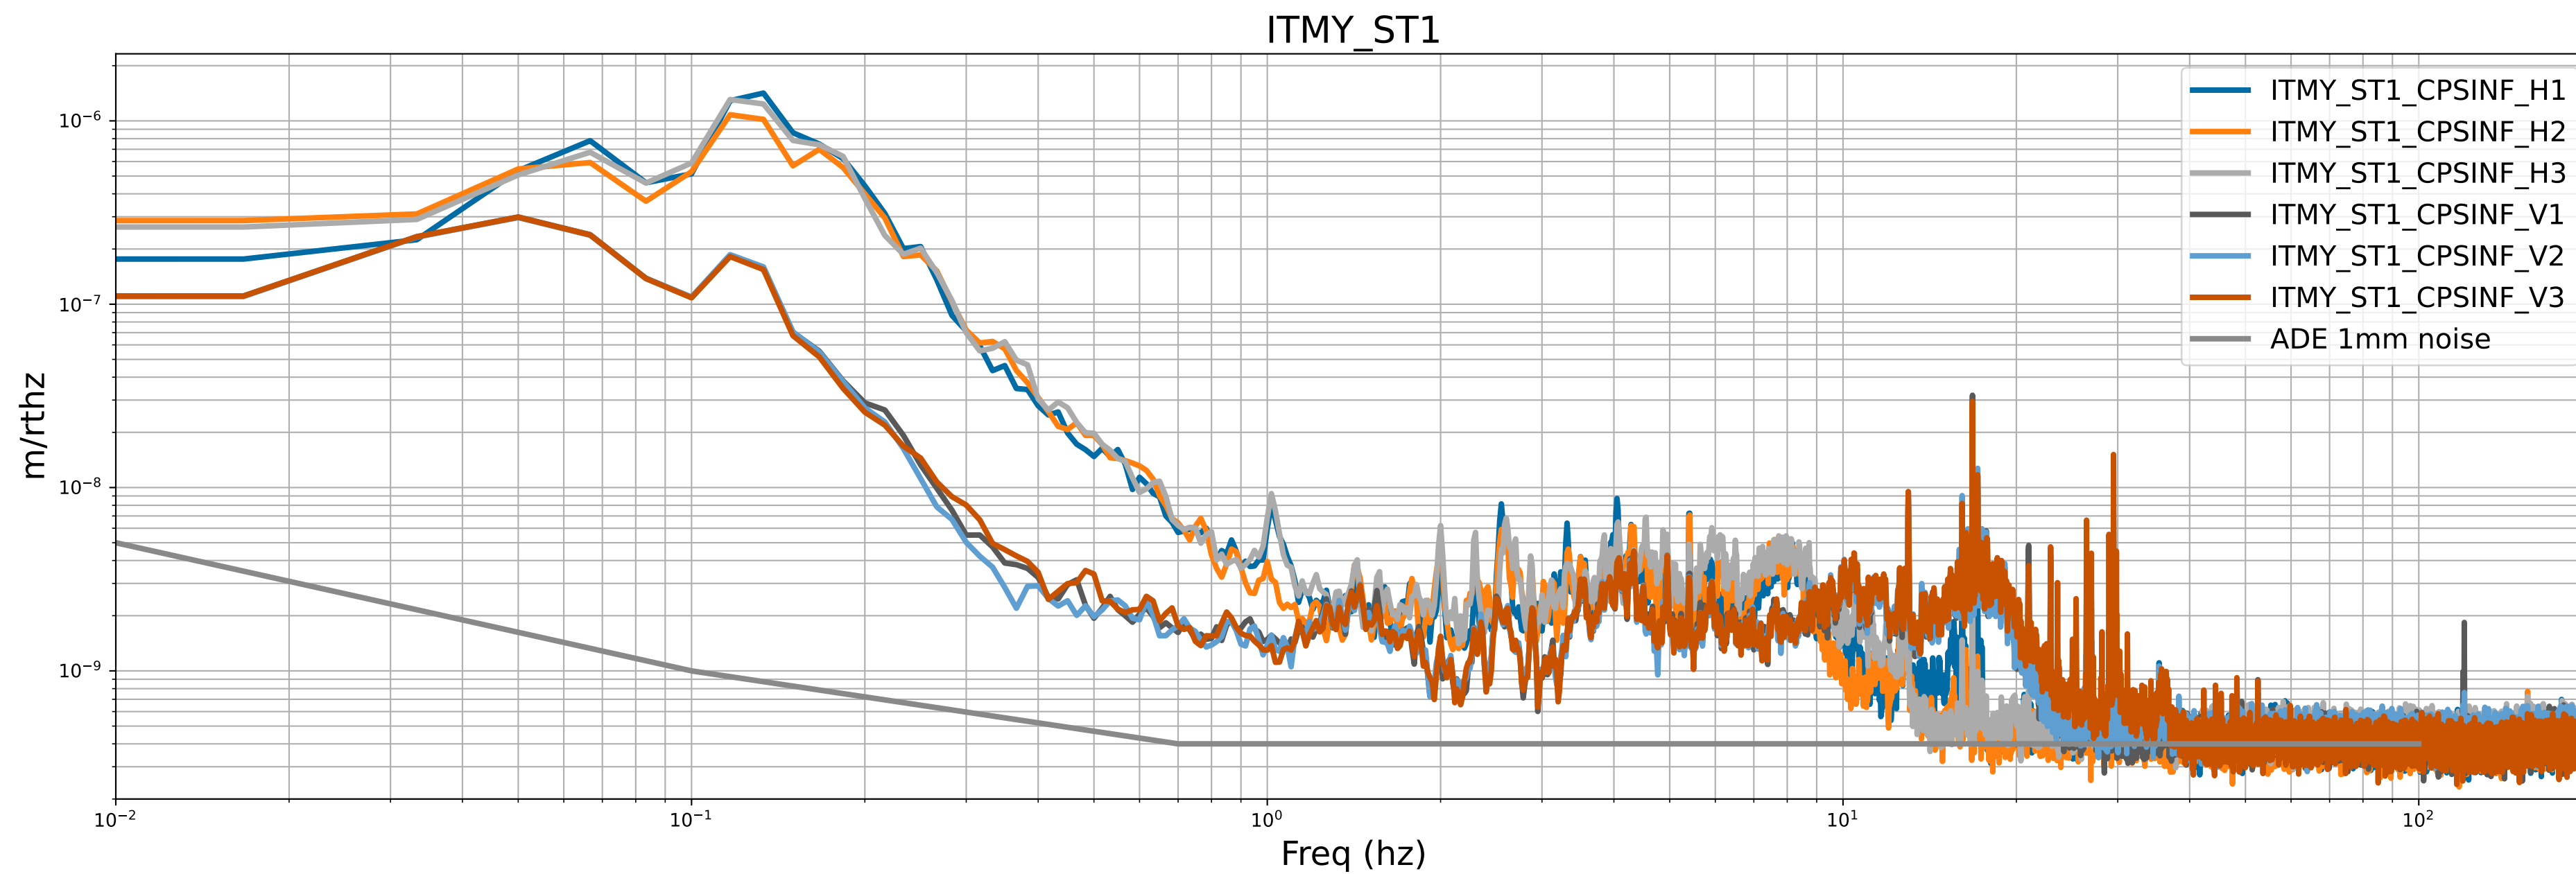

# HAM8 CPS Spectra 1396778400 to 1396779000

calibration only >10hz

# CPS Spectra 1396778400 to 1396779000

calibration only >10hz