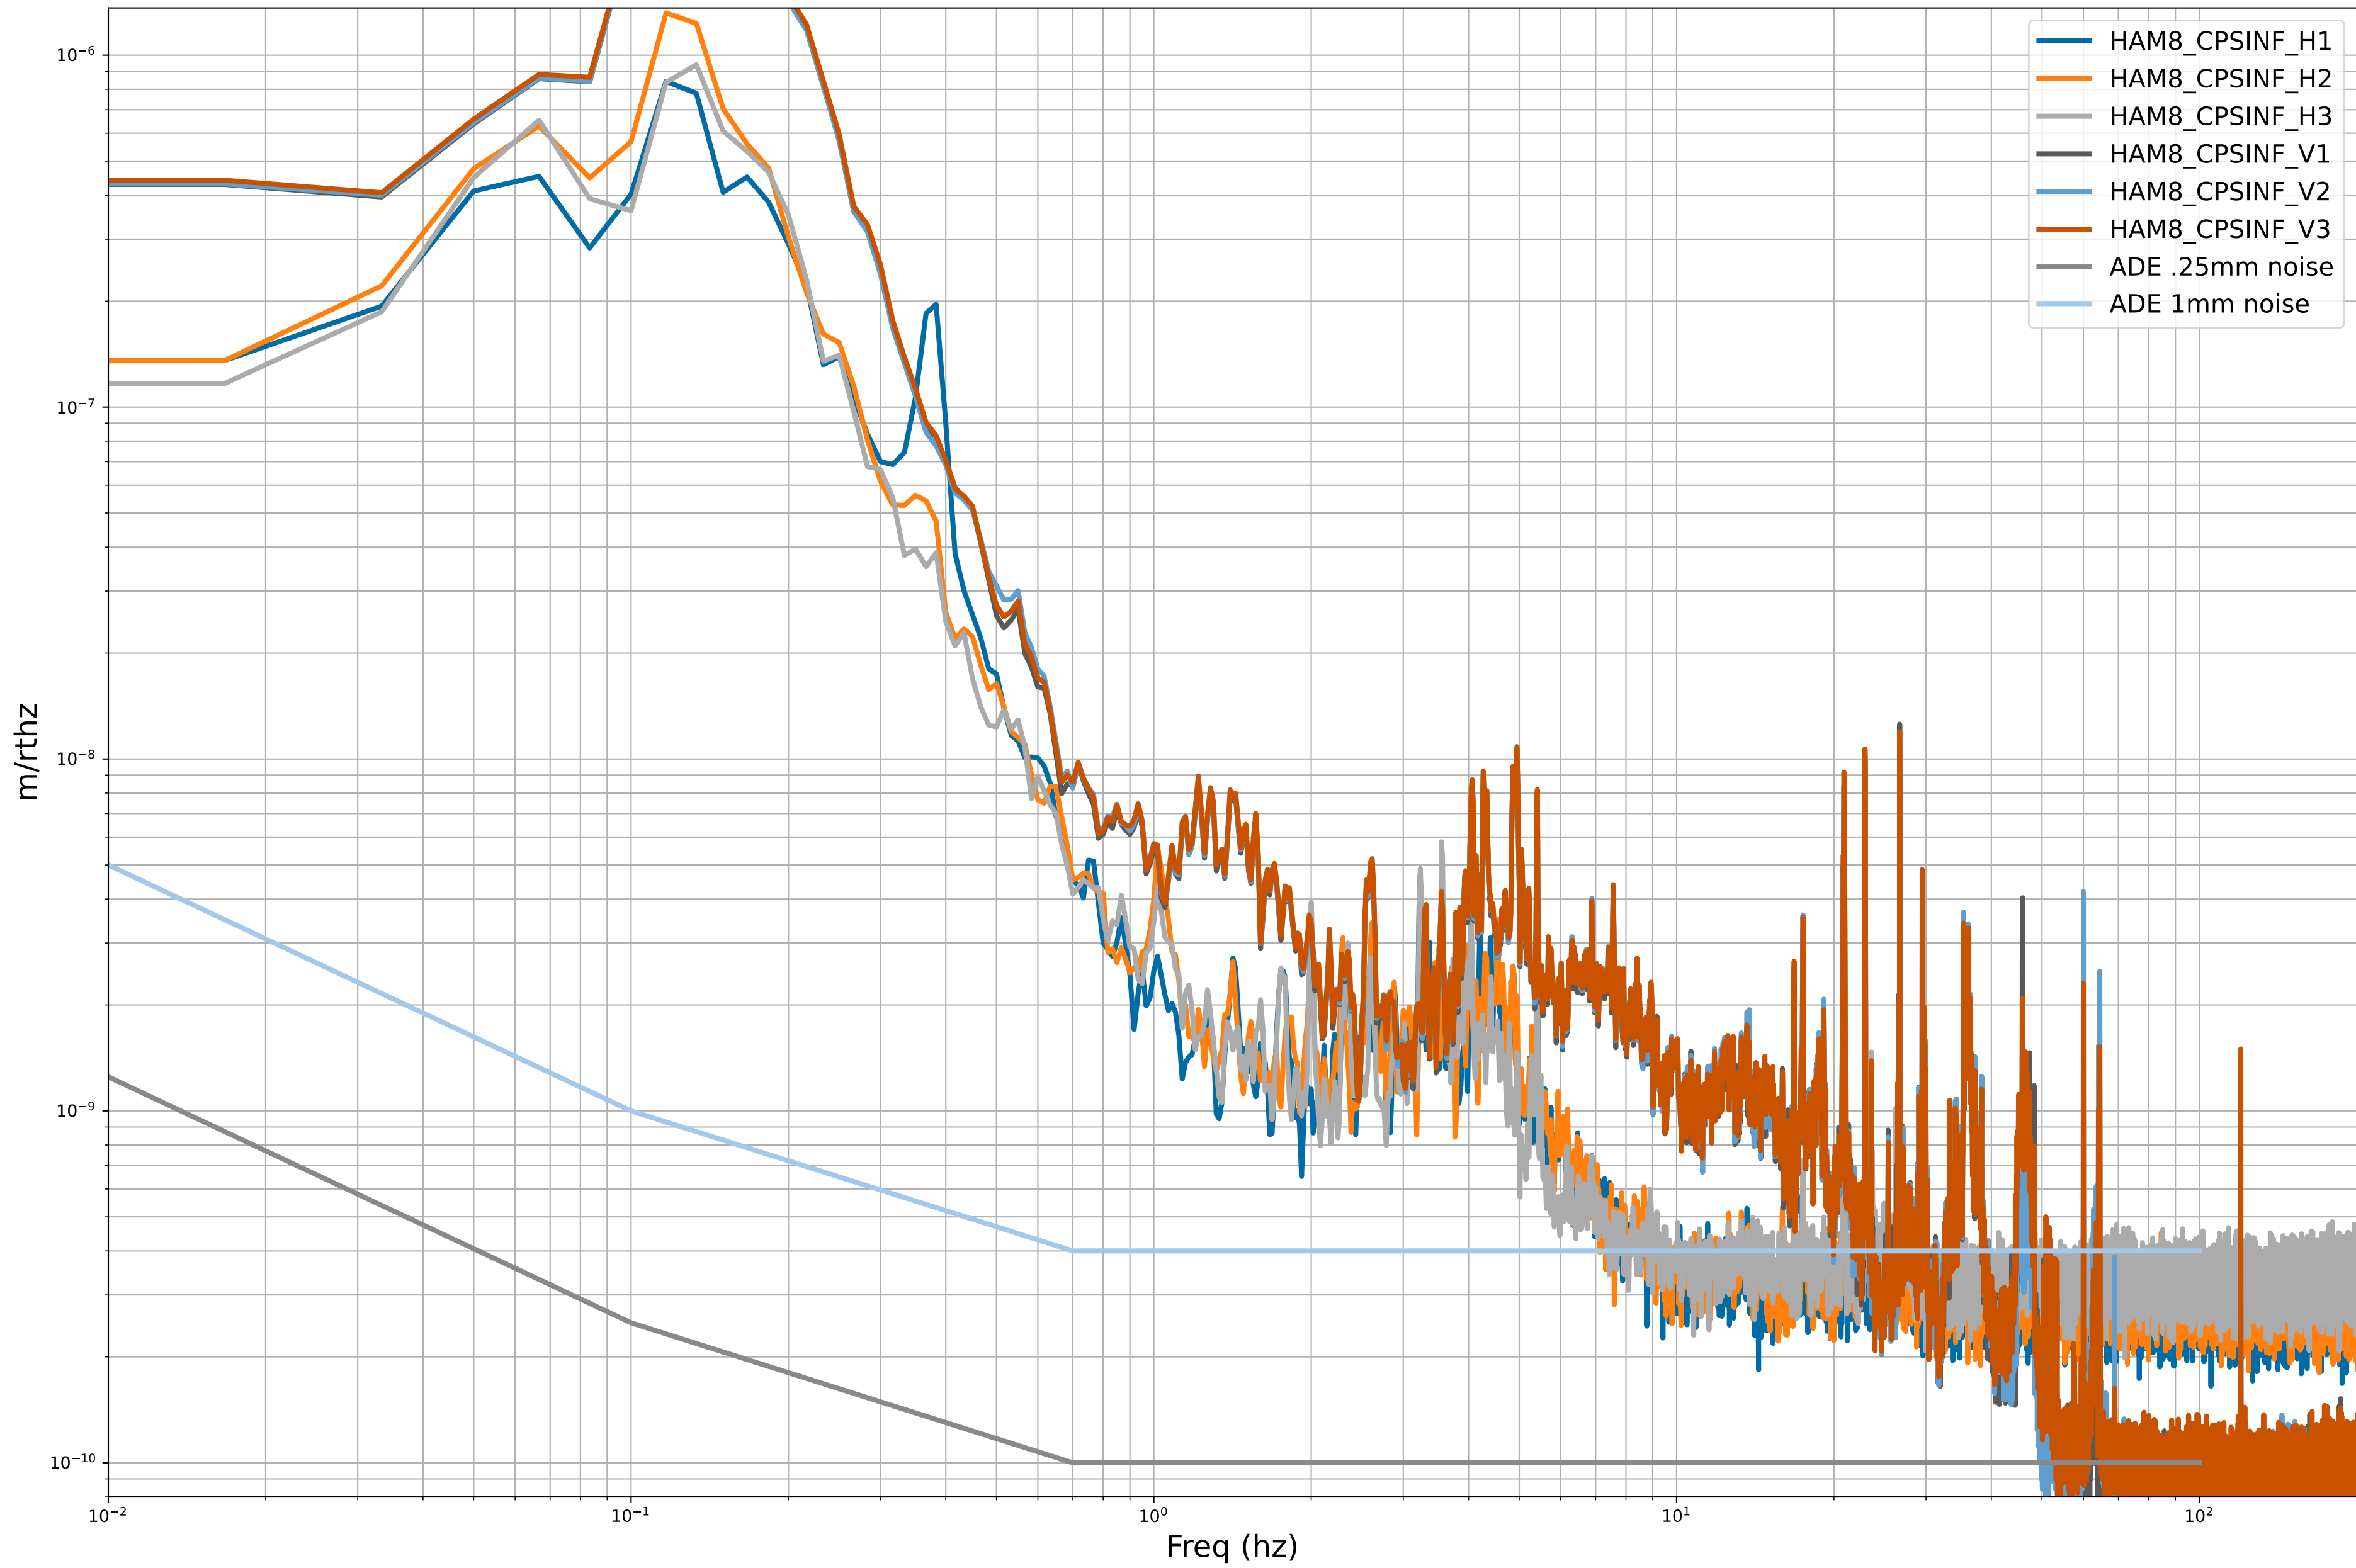

HAM8 CPS Spectra 1396778400 to 1396779000

calibration only >10hz