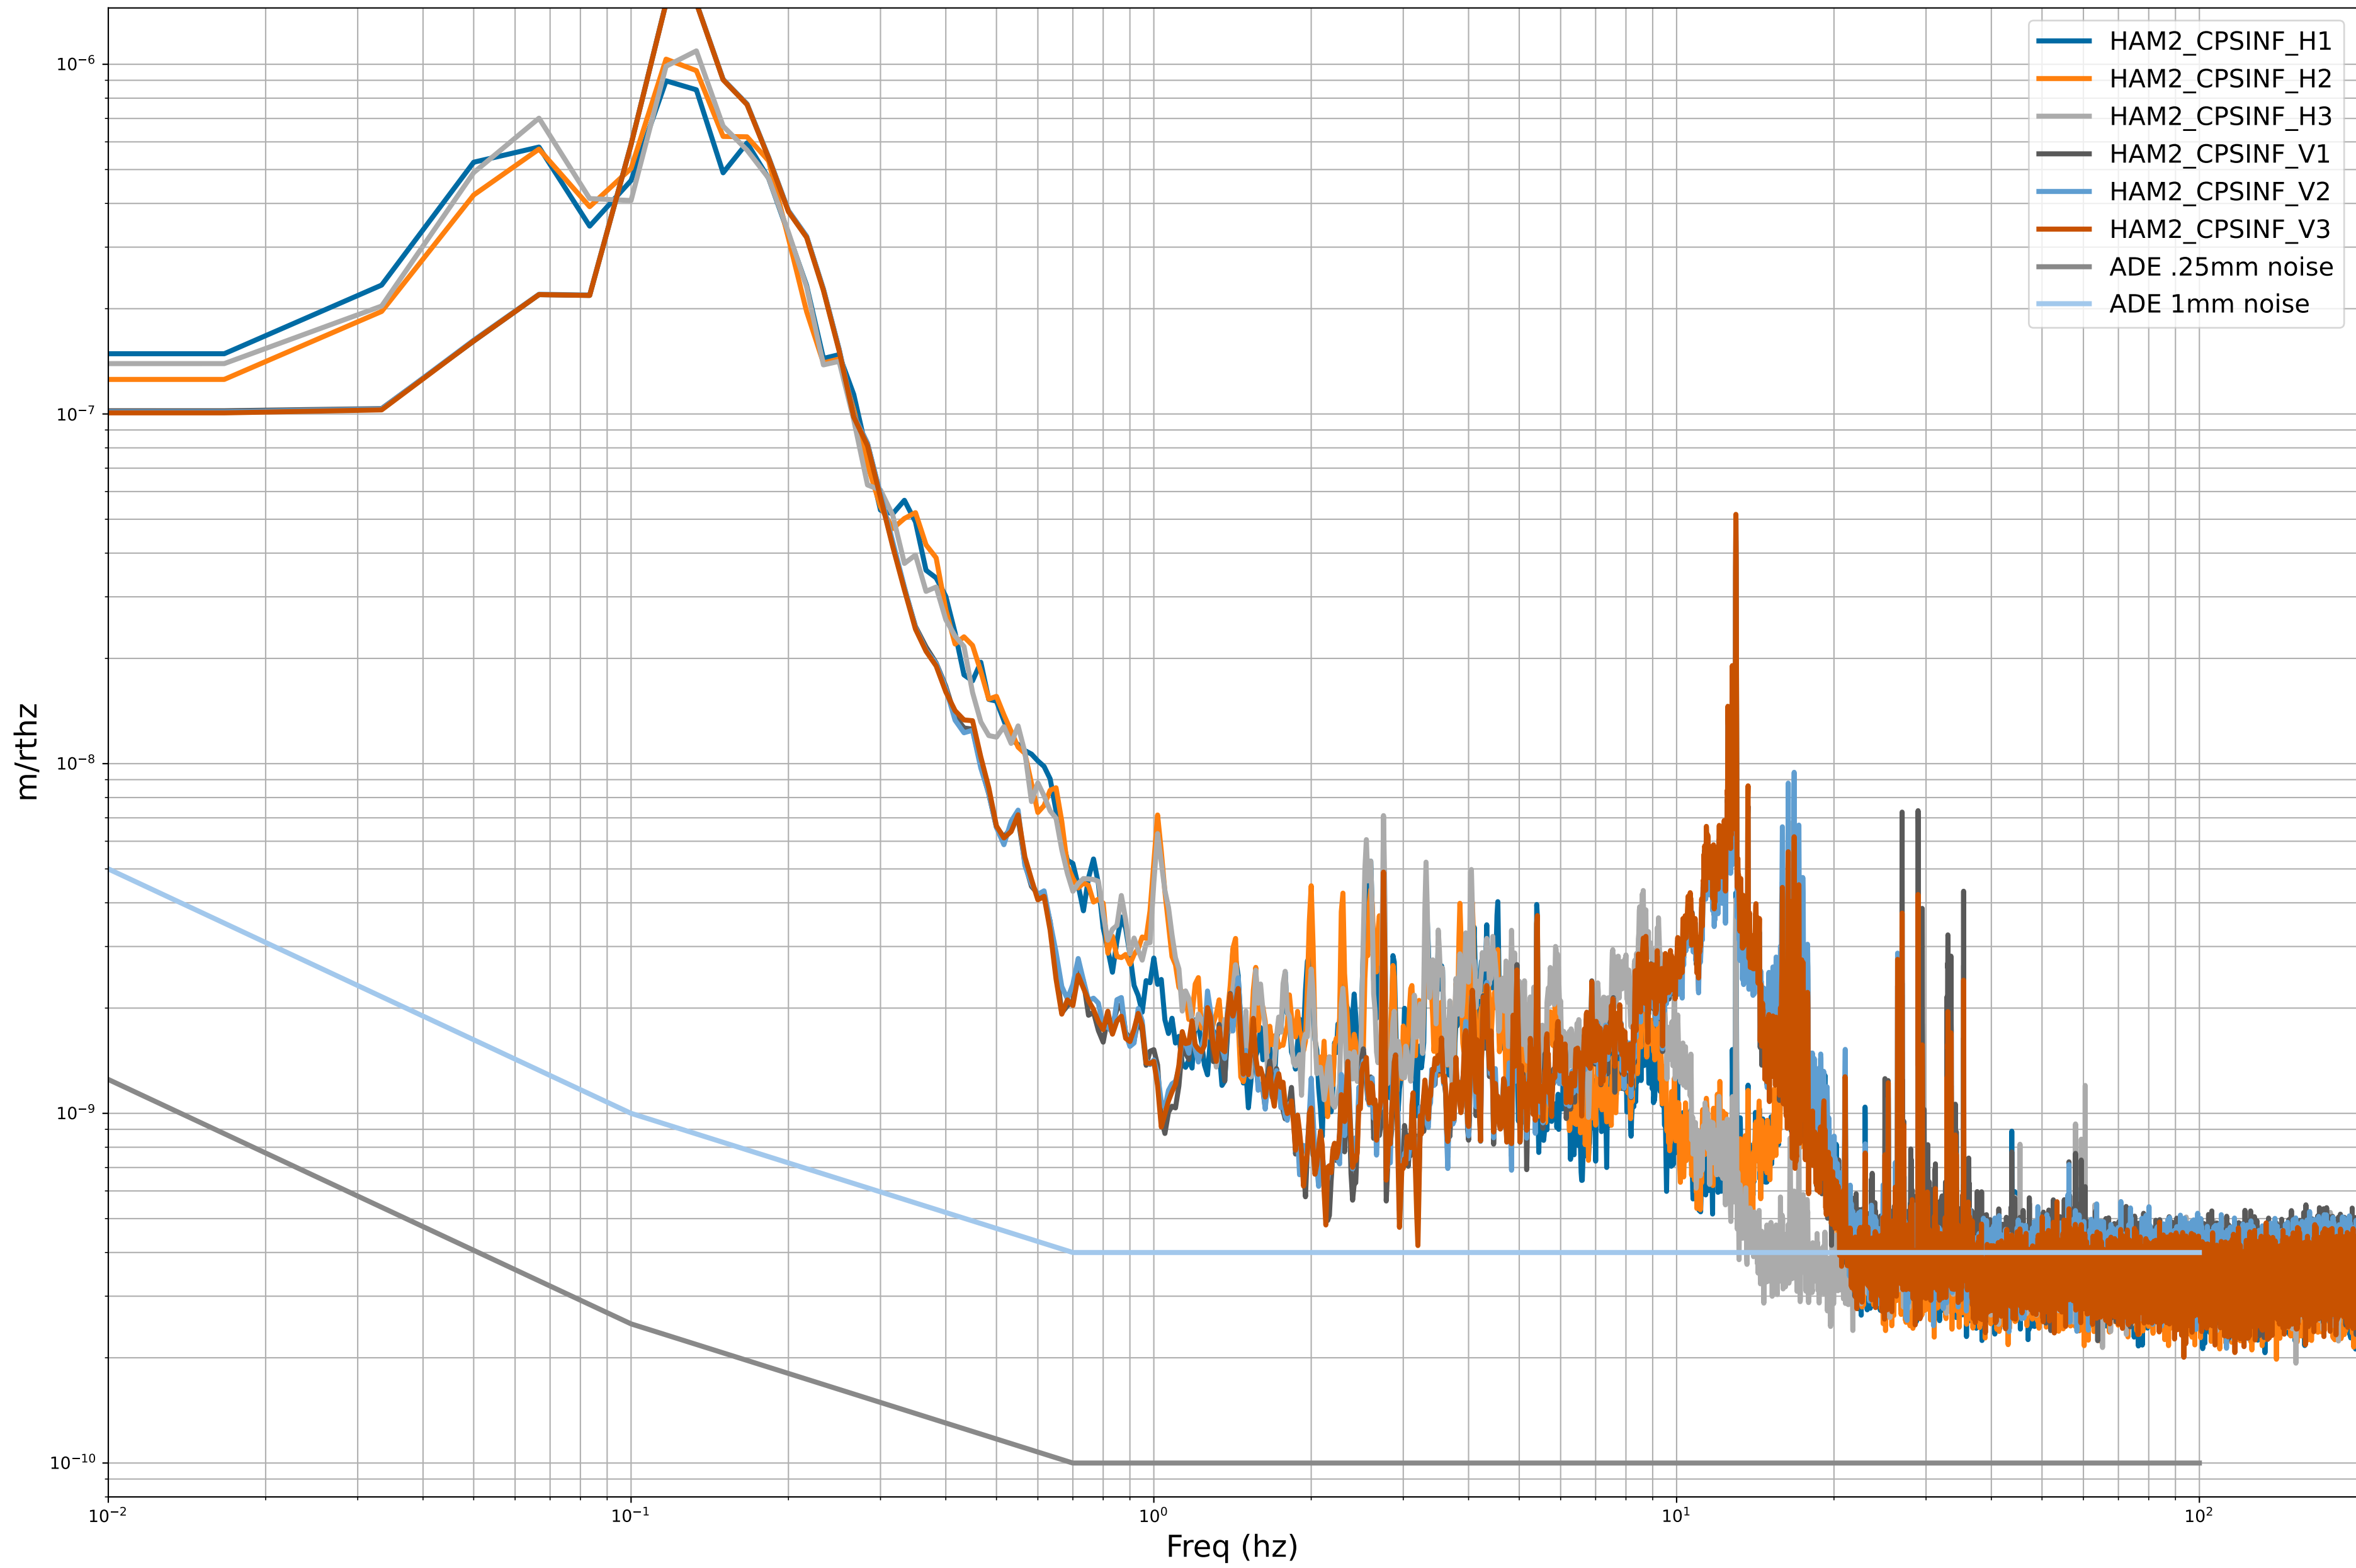

# HAM2 CPS Spectra 1396778400 to 1396779000

calibration only >10hz

# HAM3 CPS Spectra 1396778400 to 1396779000

calibration only >10hz

# HAM4 CPS Spectra 1396778400 to 1396779000

calibration only >10hz