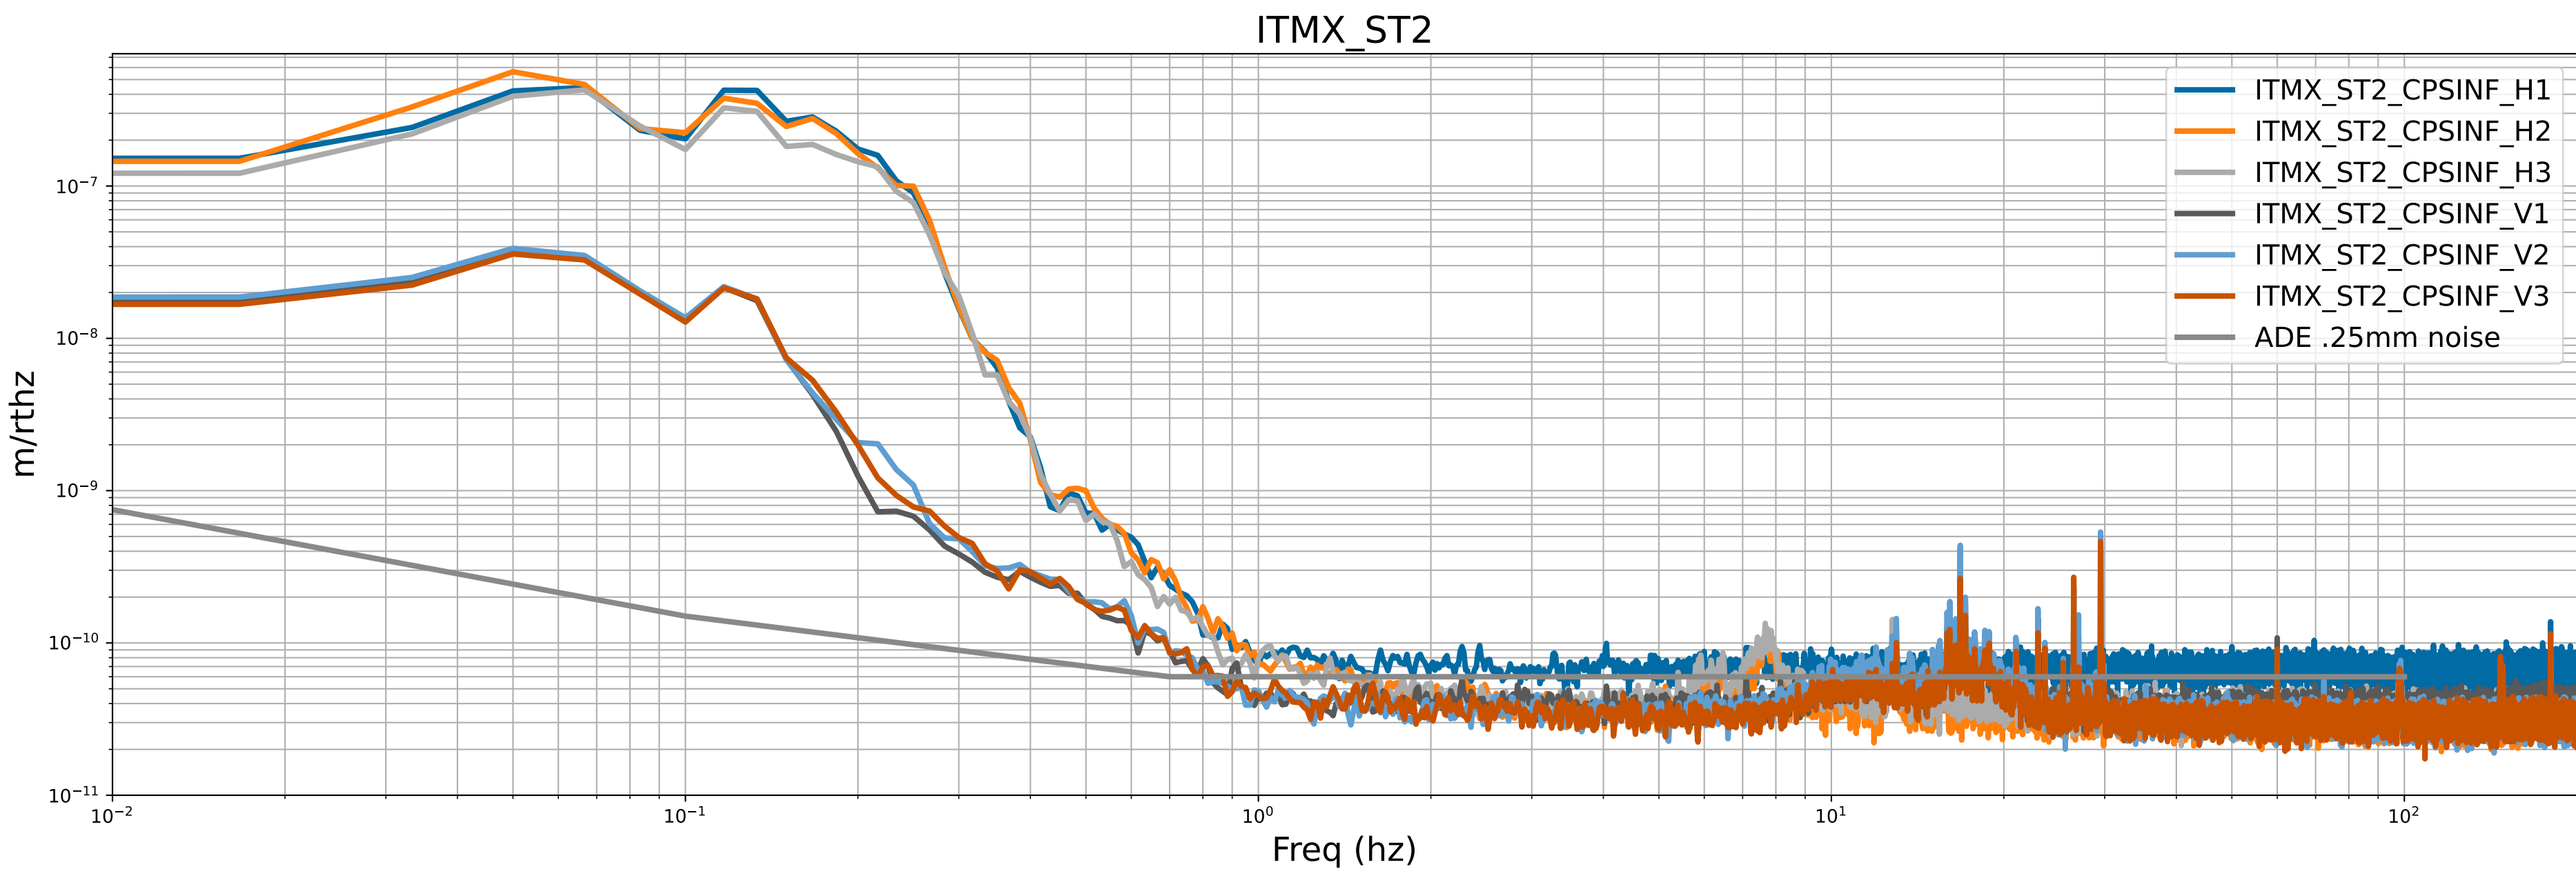

CPS Spectra 1396778400 to 1396779000

calibration only >10hz