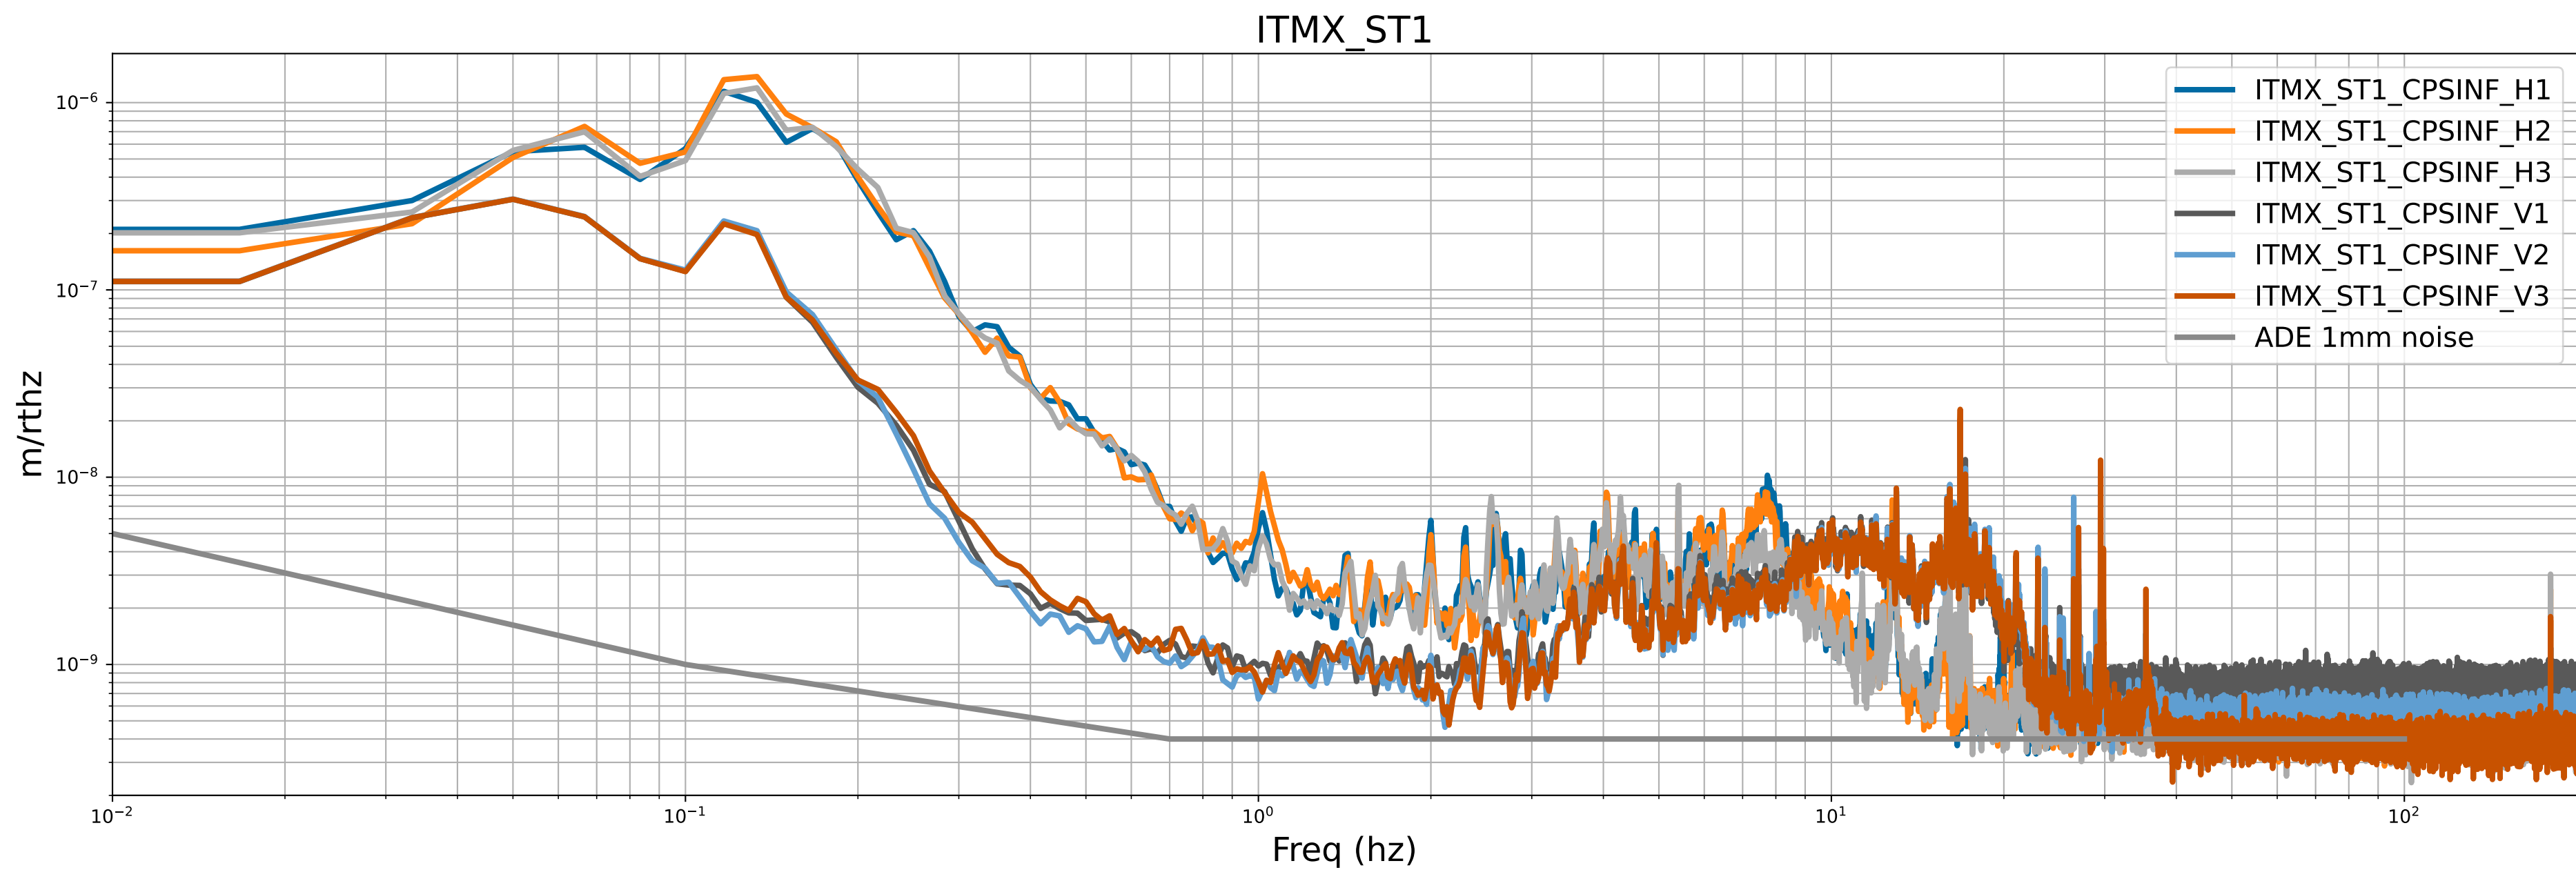

CPS Spectra 1396778400 to 1396779000

calibration only >10hz