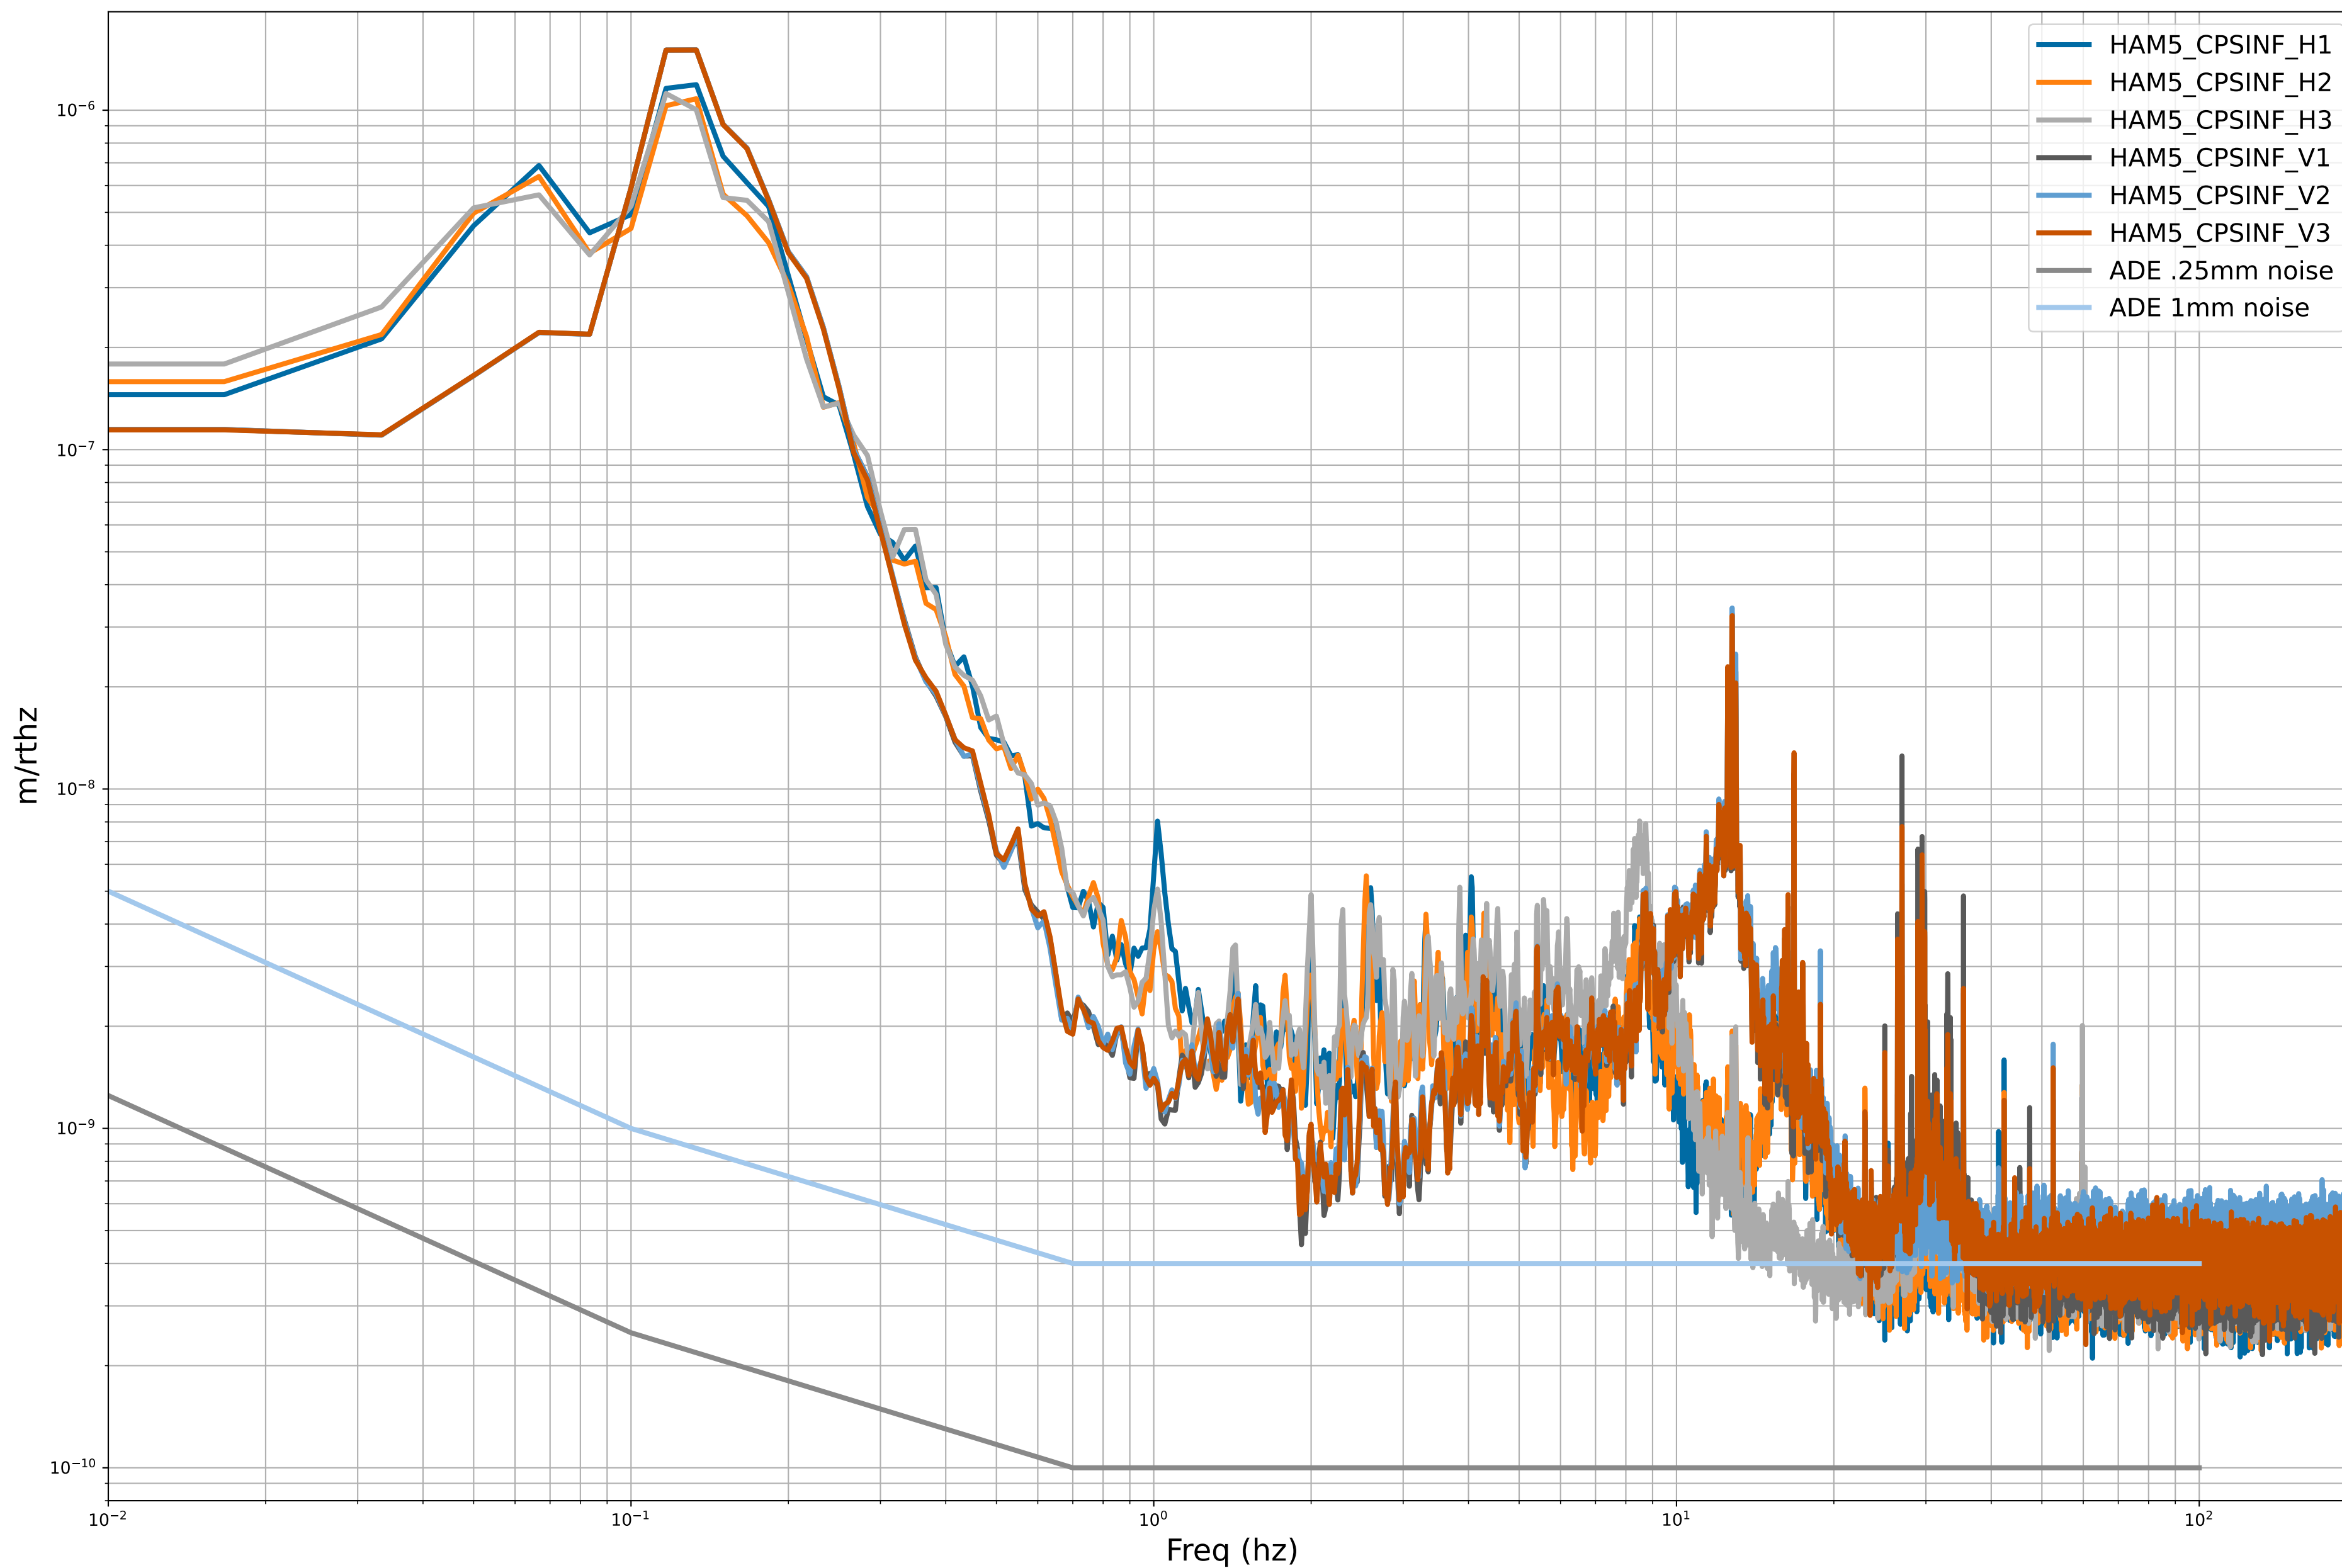

# HAM2 CPS Spectra 1396778400 to 1396779000

calibration only >10hz

# HAM3 CPS Spectra 1396778400 to 1396779000

calibration only >10hz

# HAM4 CPS Spectra 1396778400 to 1396779000

calibration only >10hz

# HAM5 CPS Spectra 1396778400 to 1396779000

calibration only >10hz