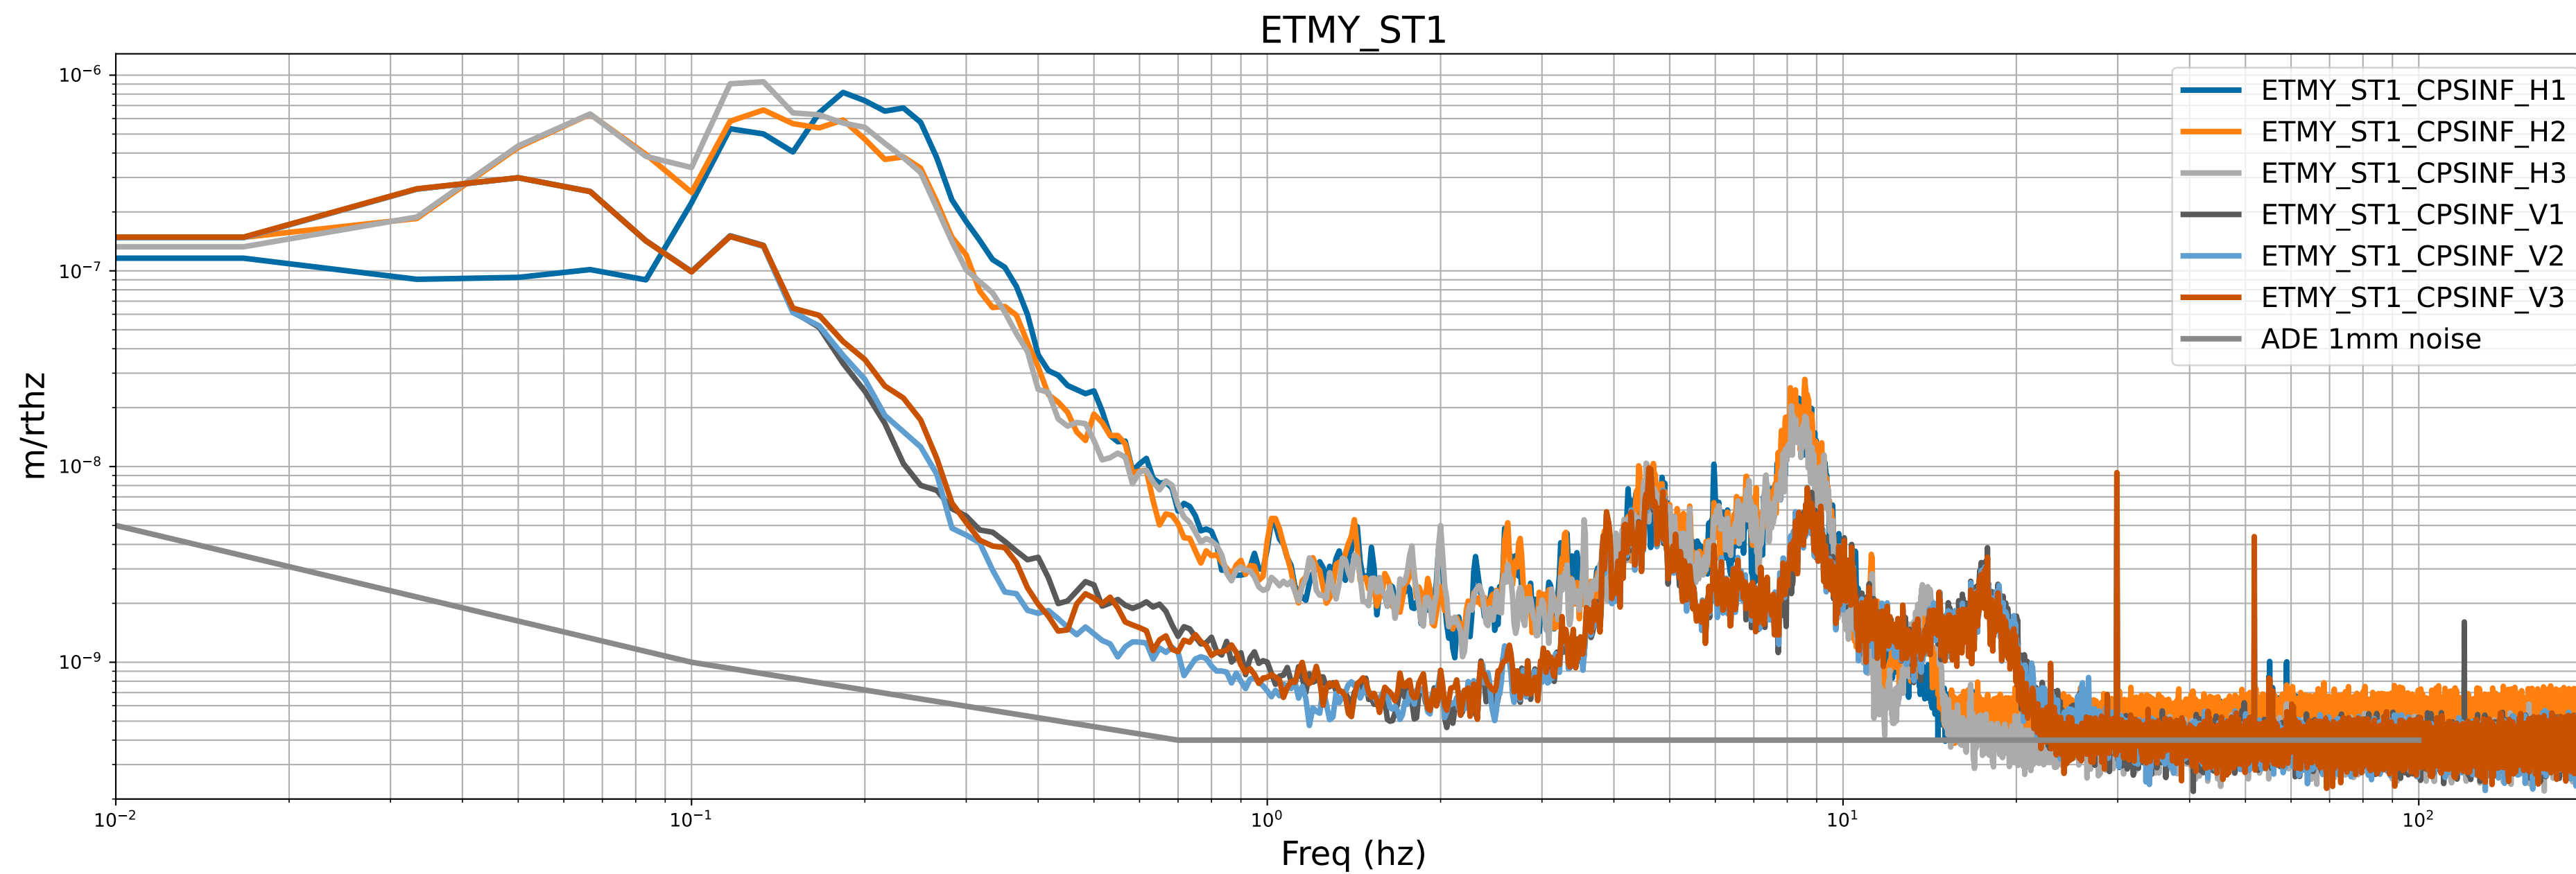

CPS Spectra 1396778400 to 1396779000

calibration only >10hz