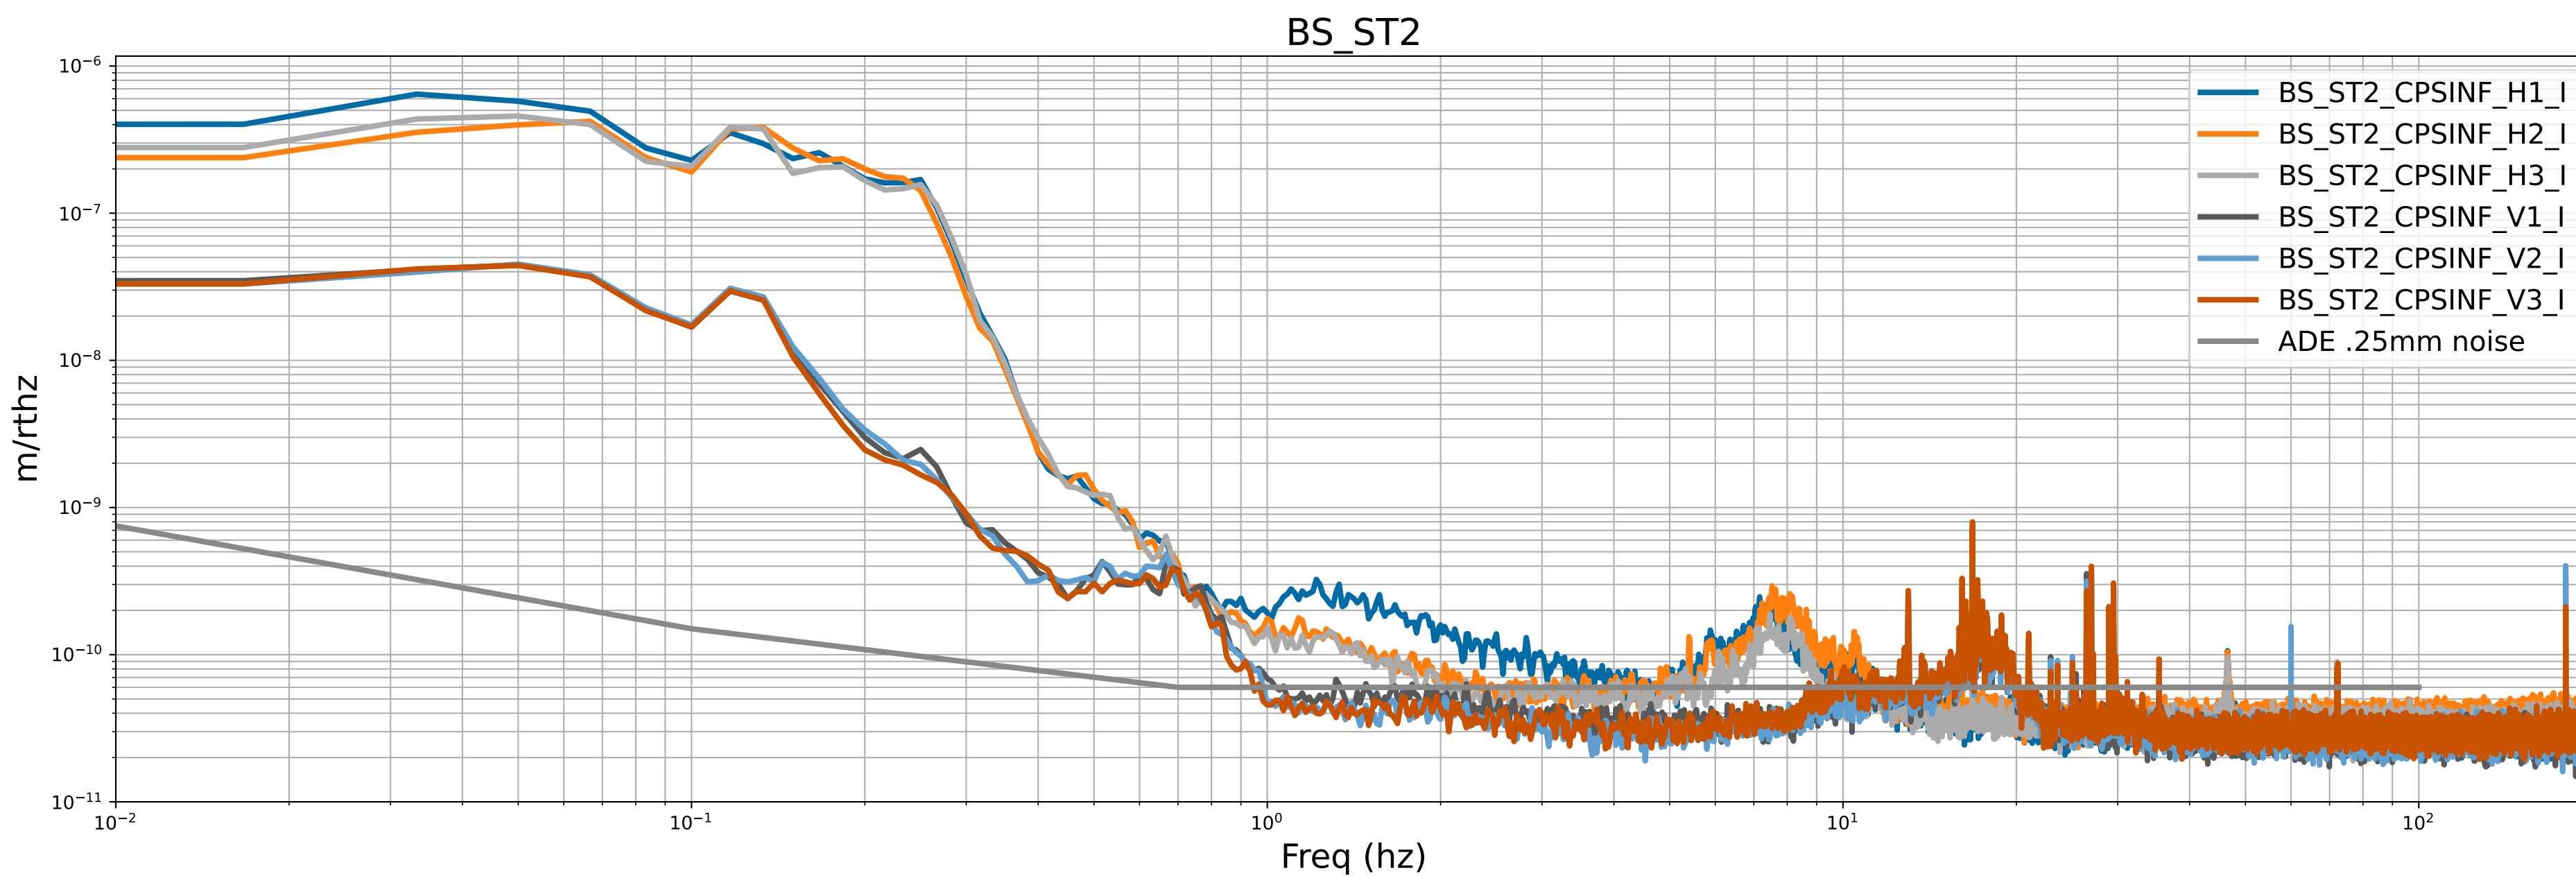

CPS Spectra 1396778400 to 1396779000

calibration only >10hz