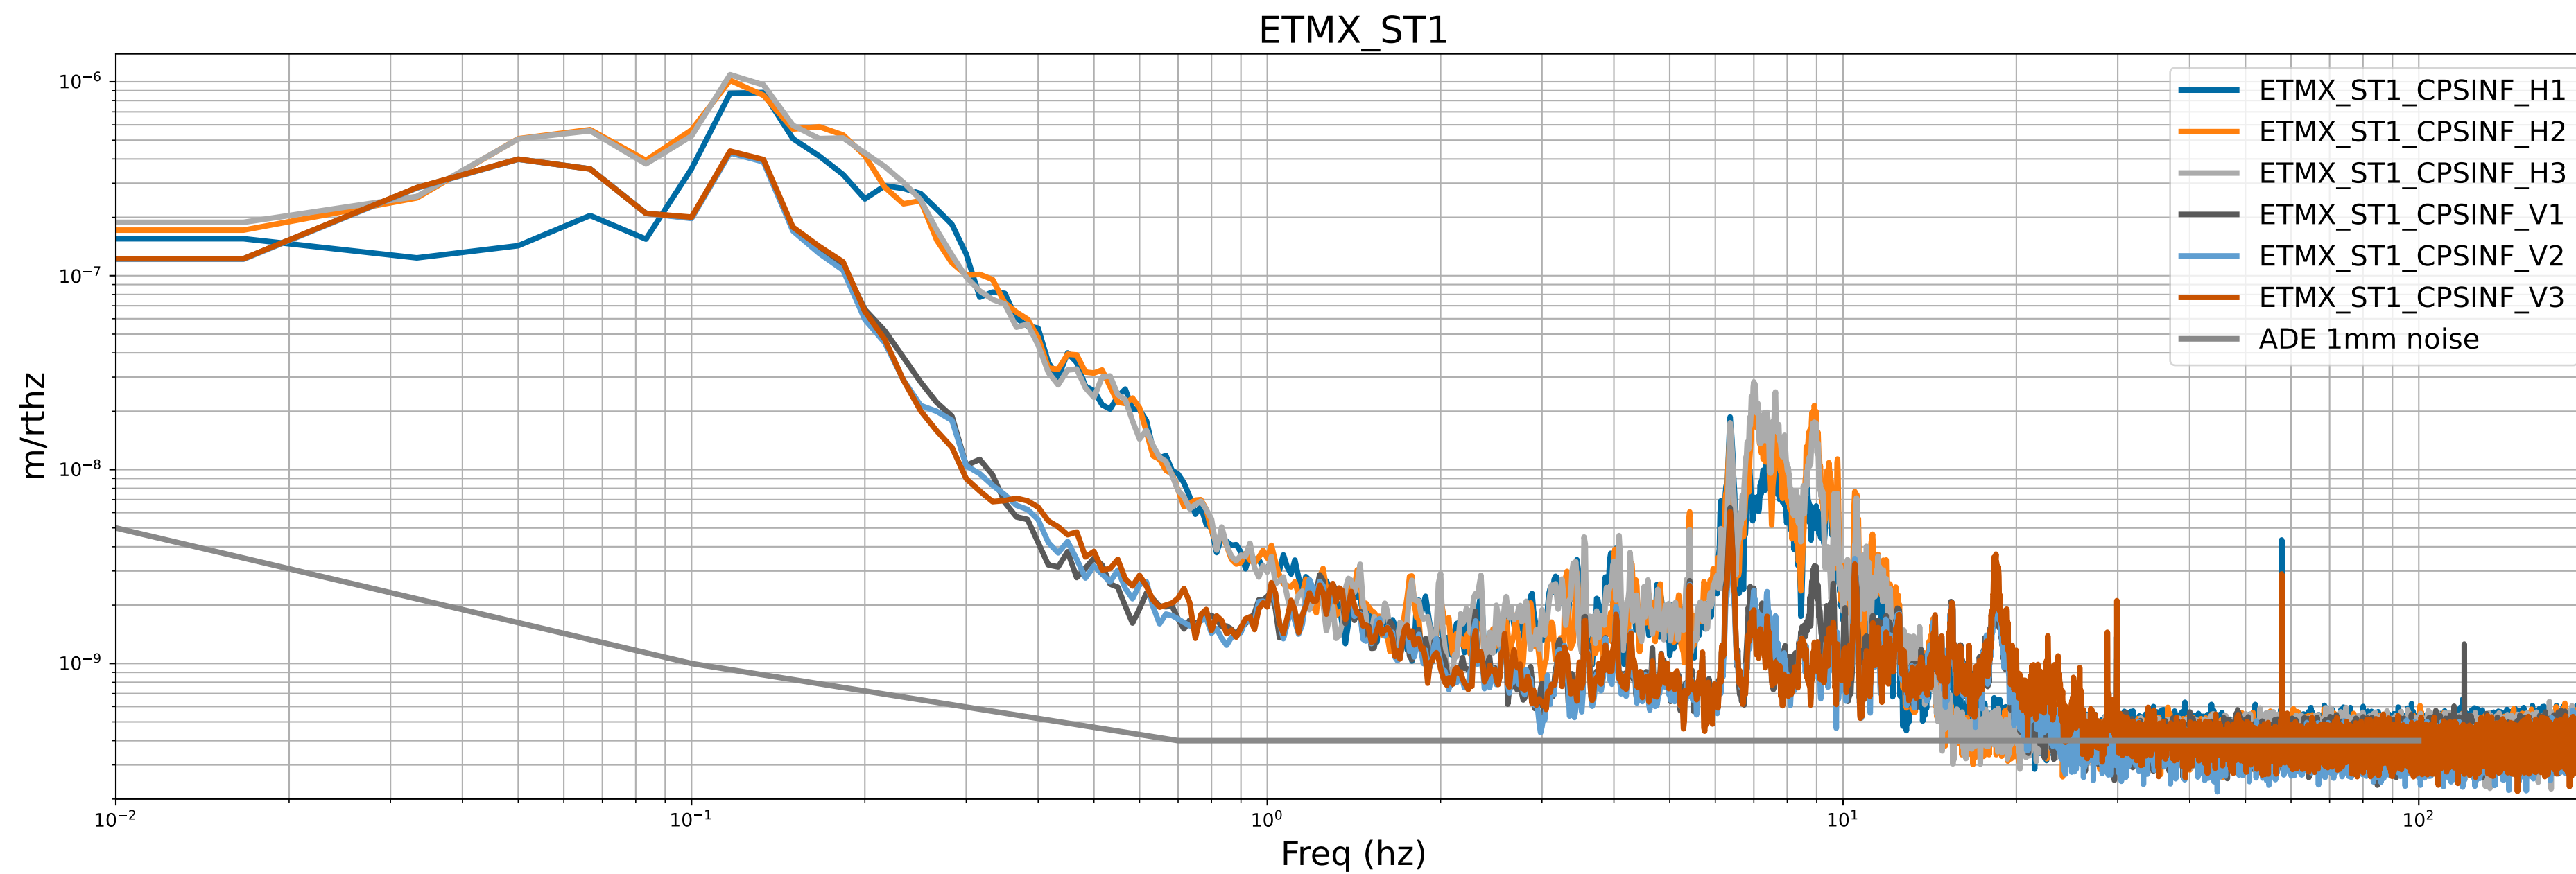

CPS Spectra 1396778400 to 1396779000

calibration only >10hz