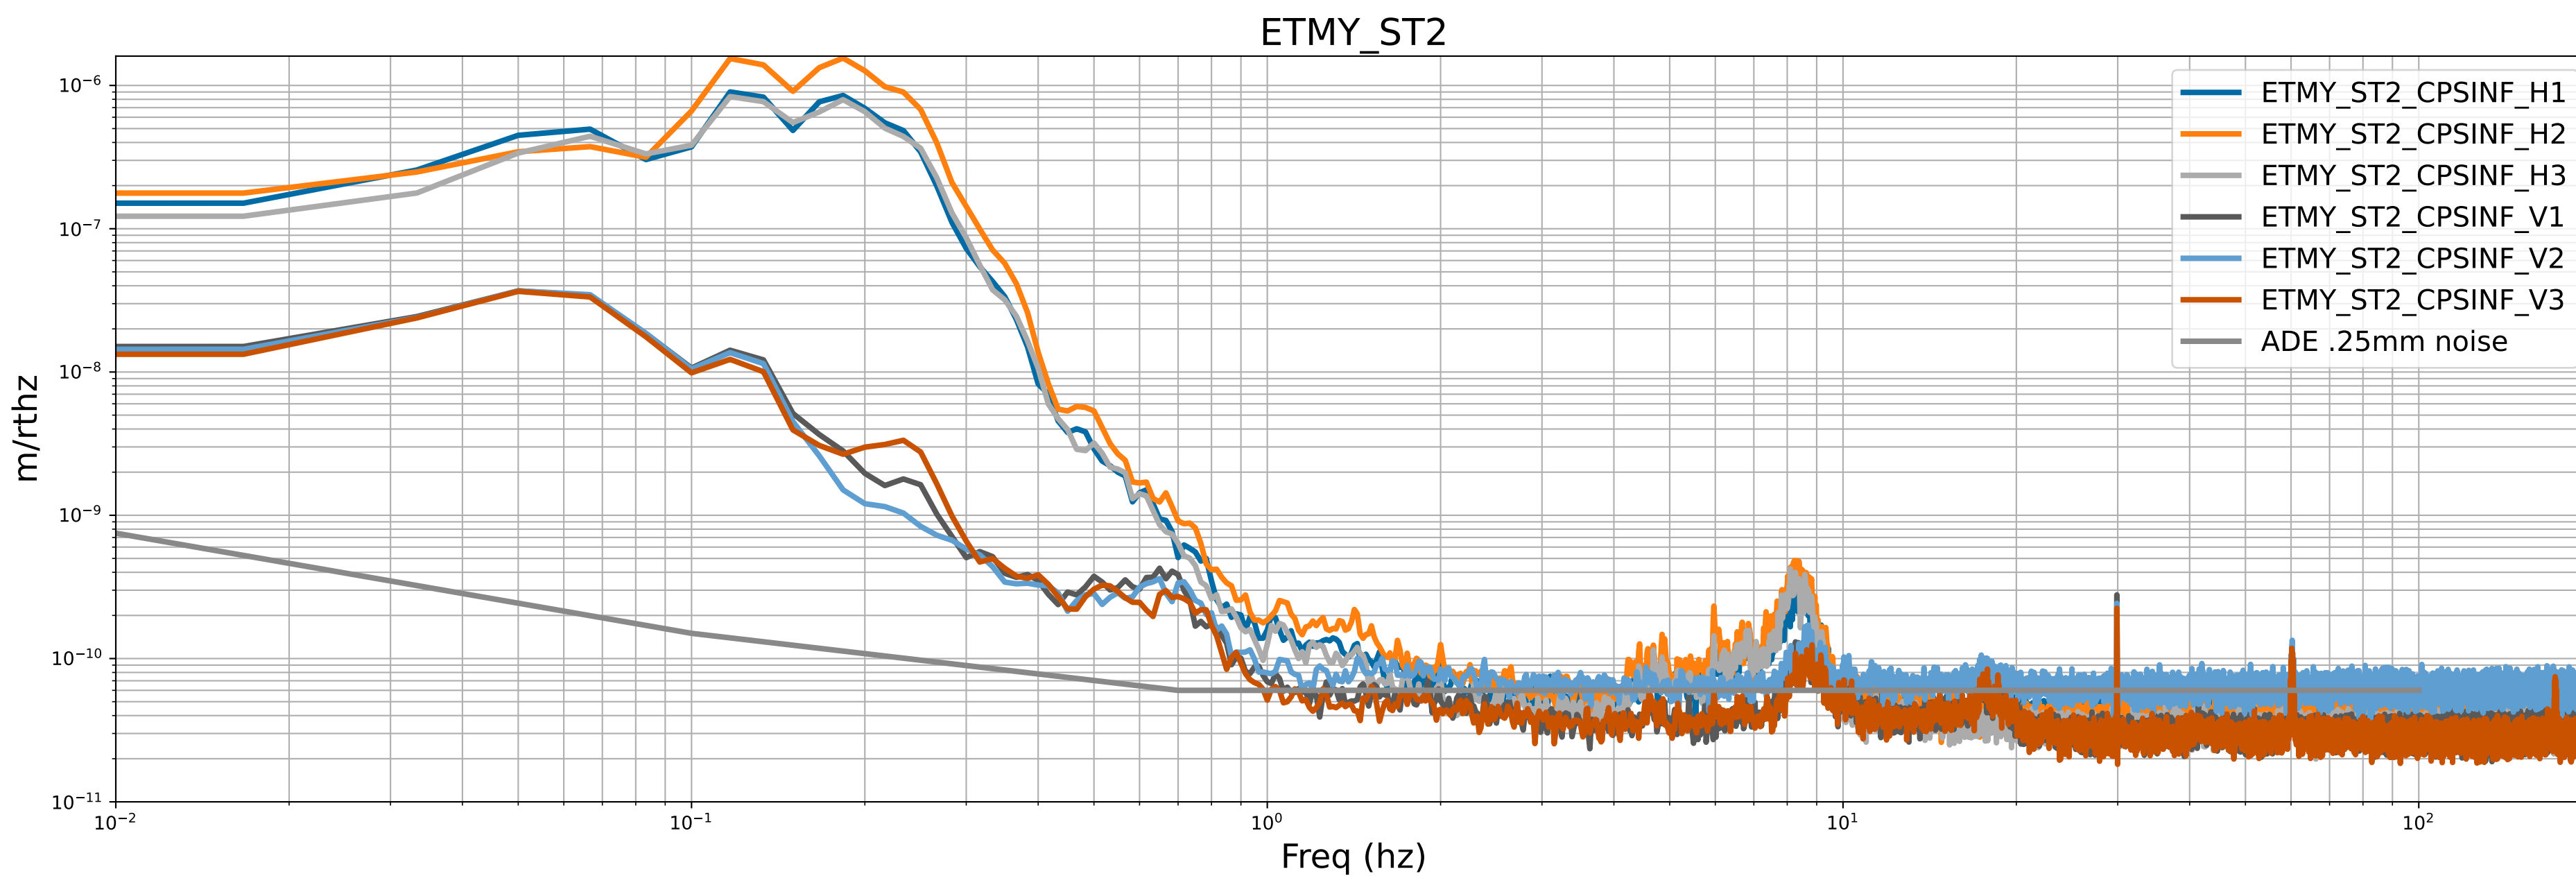

CPS Spectra 1396778400 to 1396779000

calibration only >10hz