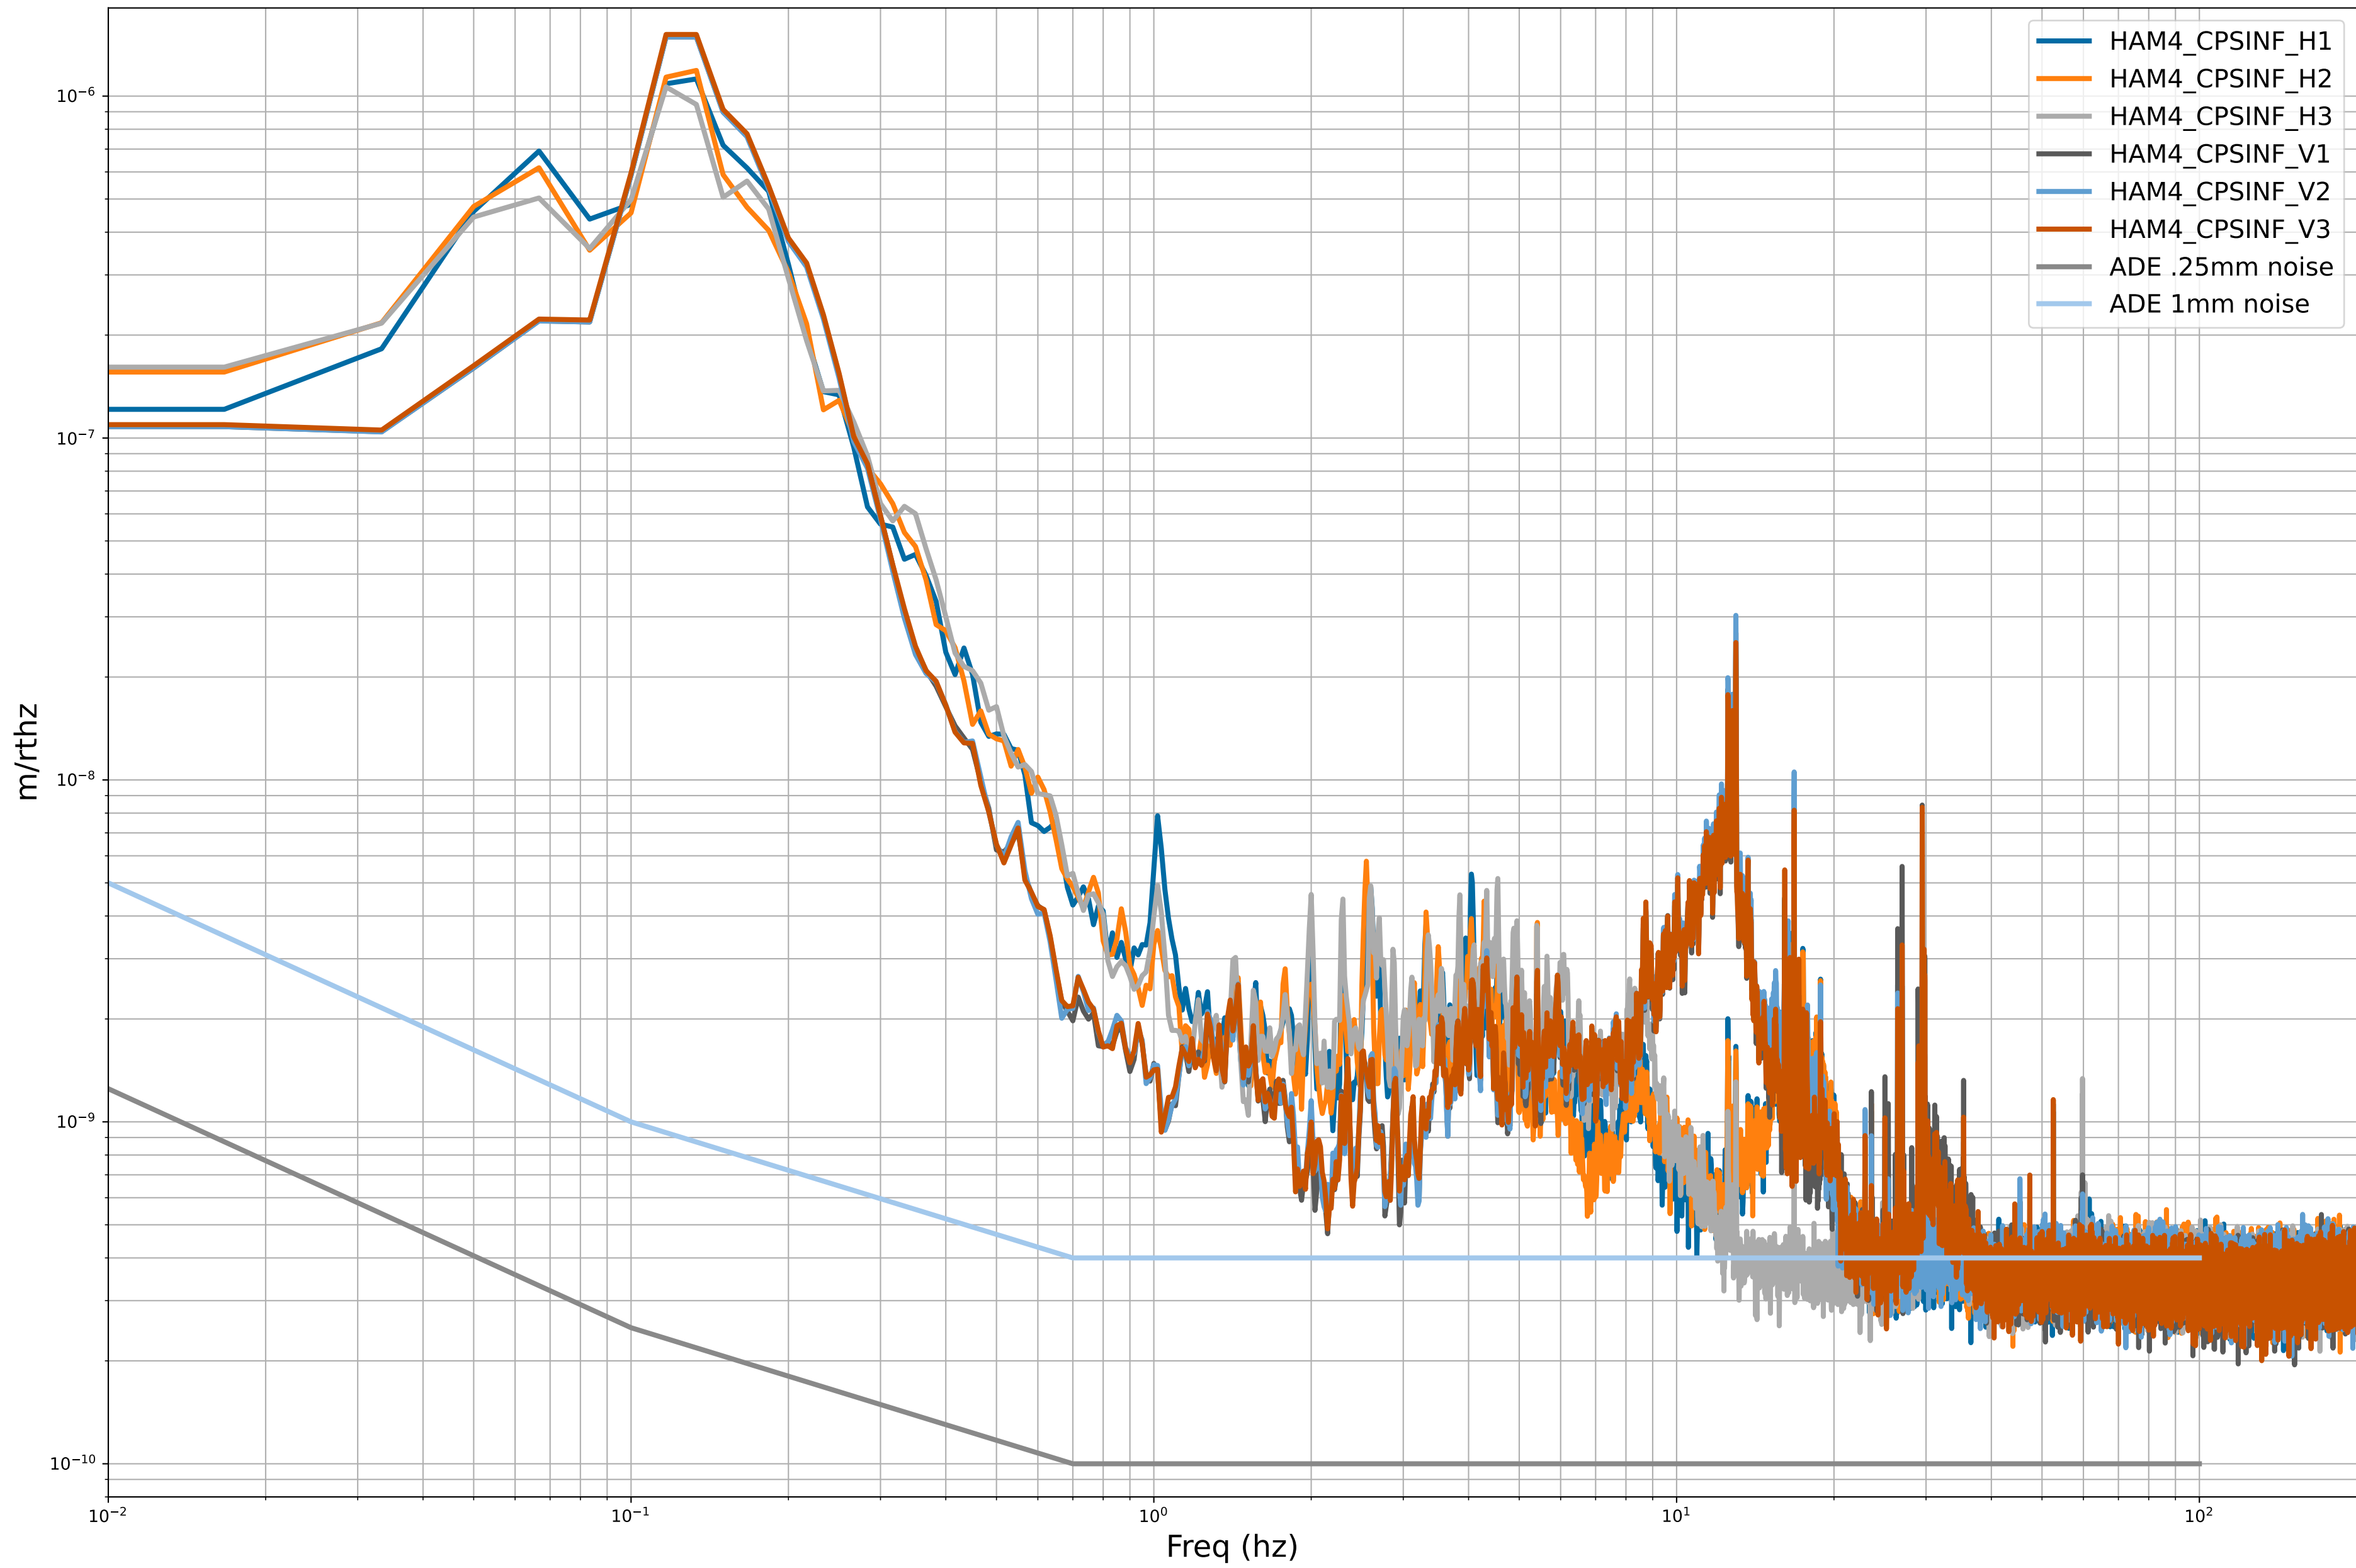

# HAM2 CPS Spectra 1396778400 to 1396779000

calibration only >10hz

# HAM3 CPS Spectra 1396778400 to 1396779000

calibration only >10hz

# HAM4 CPS Spectra 1396778400 to 1396779000

calibration only >10hz