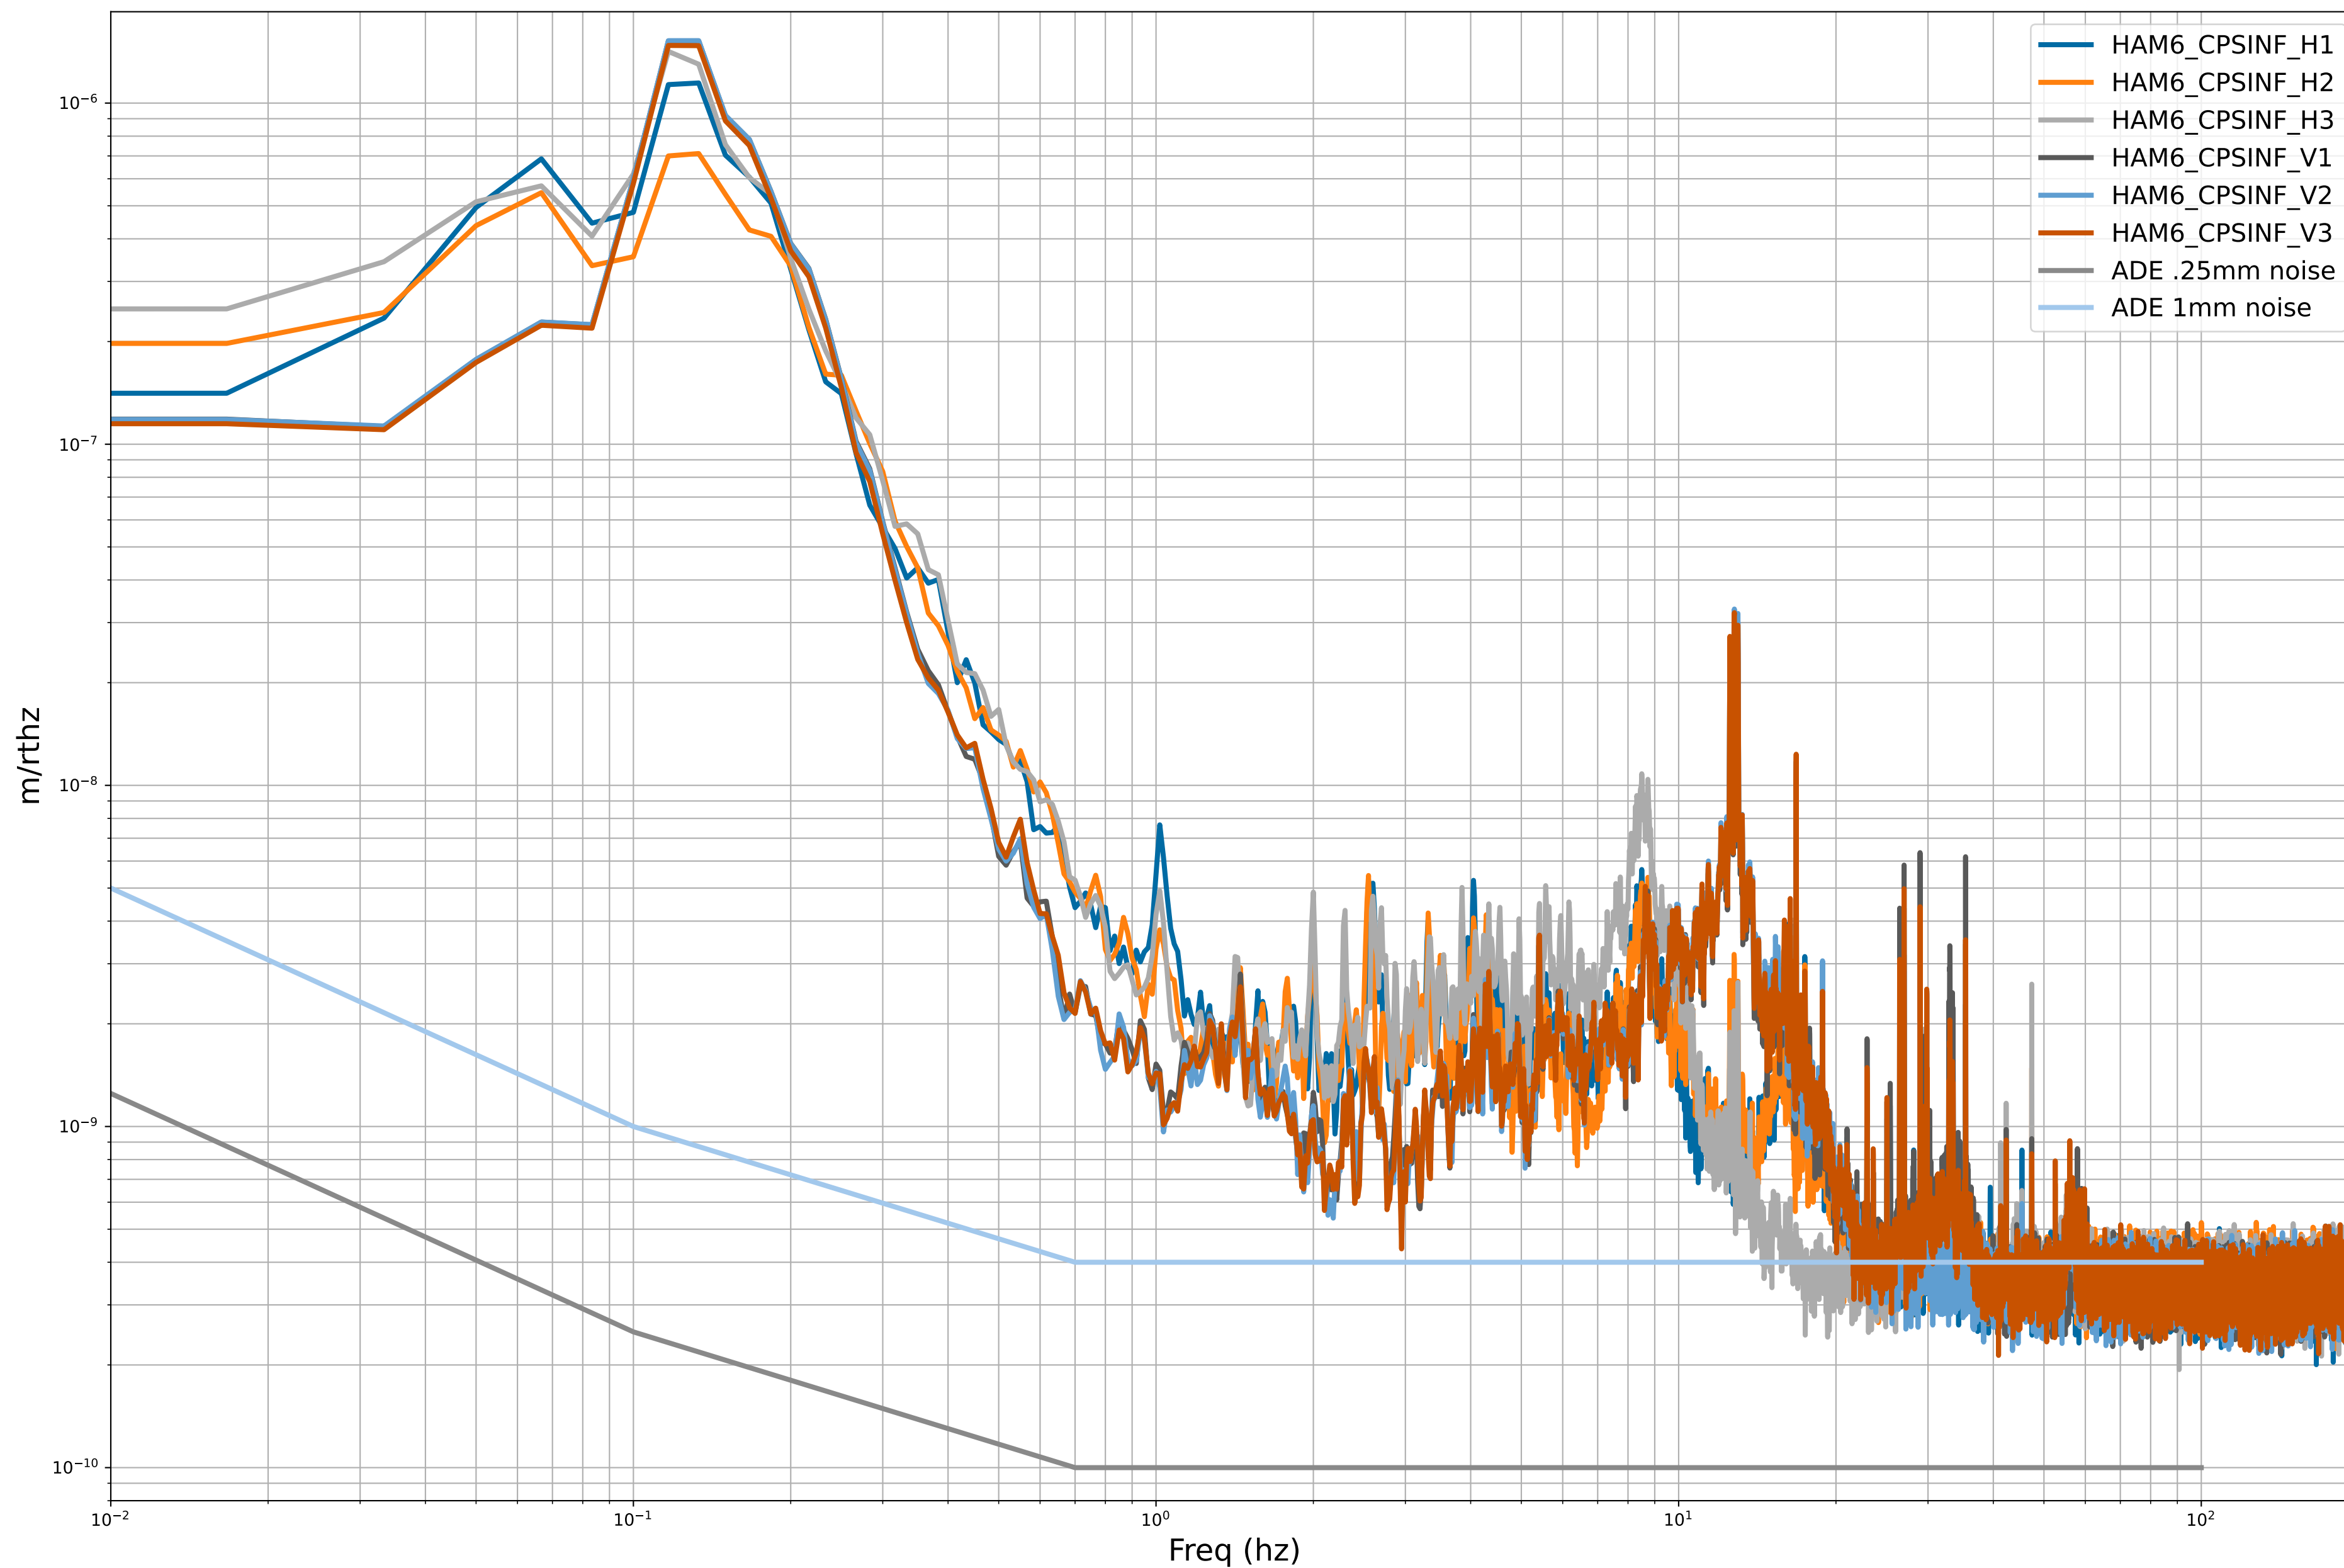

HAM6 CPS Spectra 1396778400 to 1396779000

calibration only >10hz