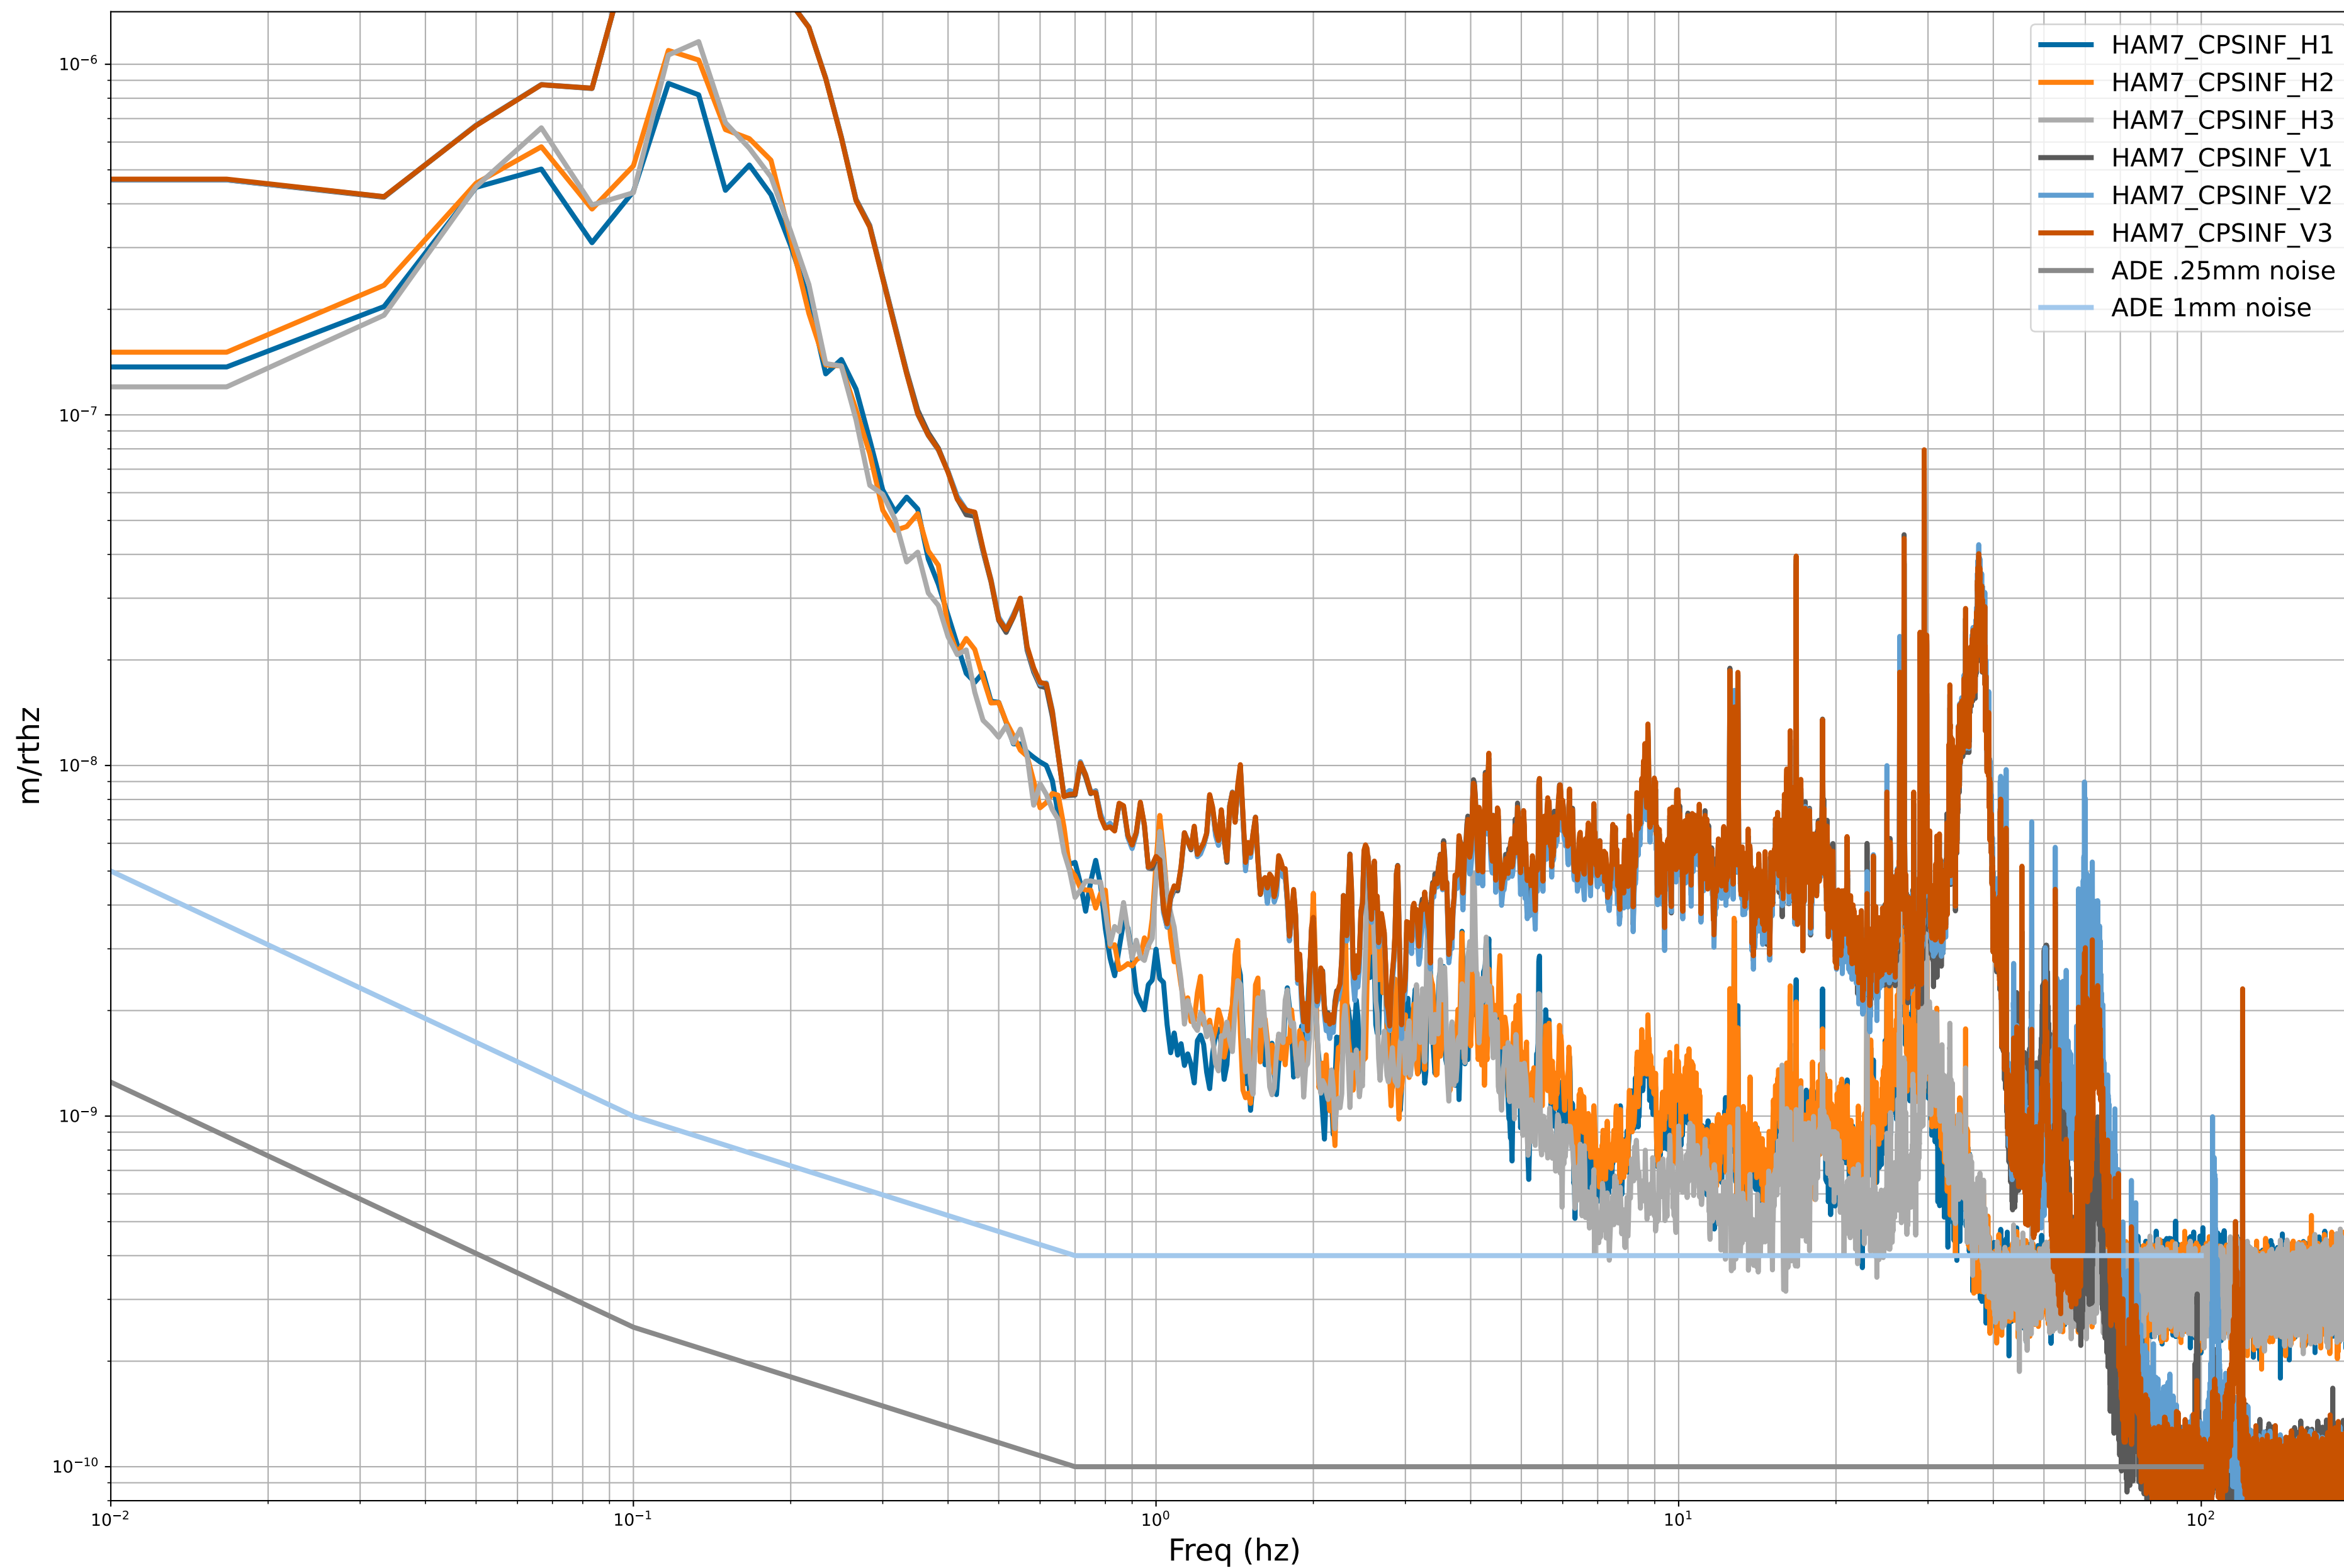

HAM7 CPS Spectra 1396778400 to 1396779000

calibration only >10hz