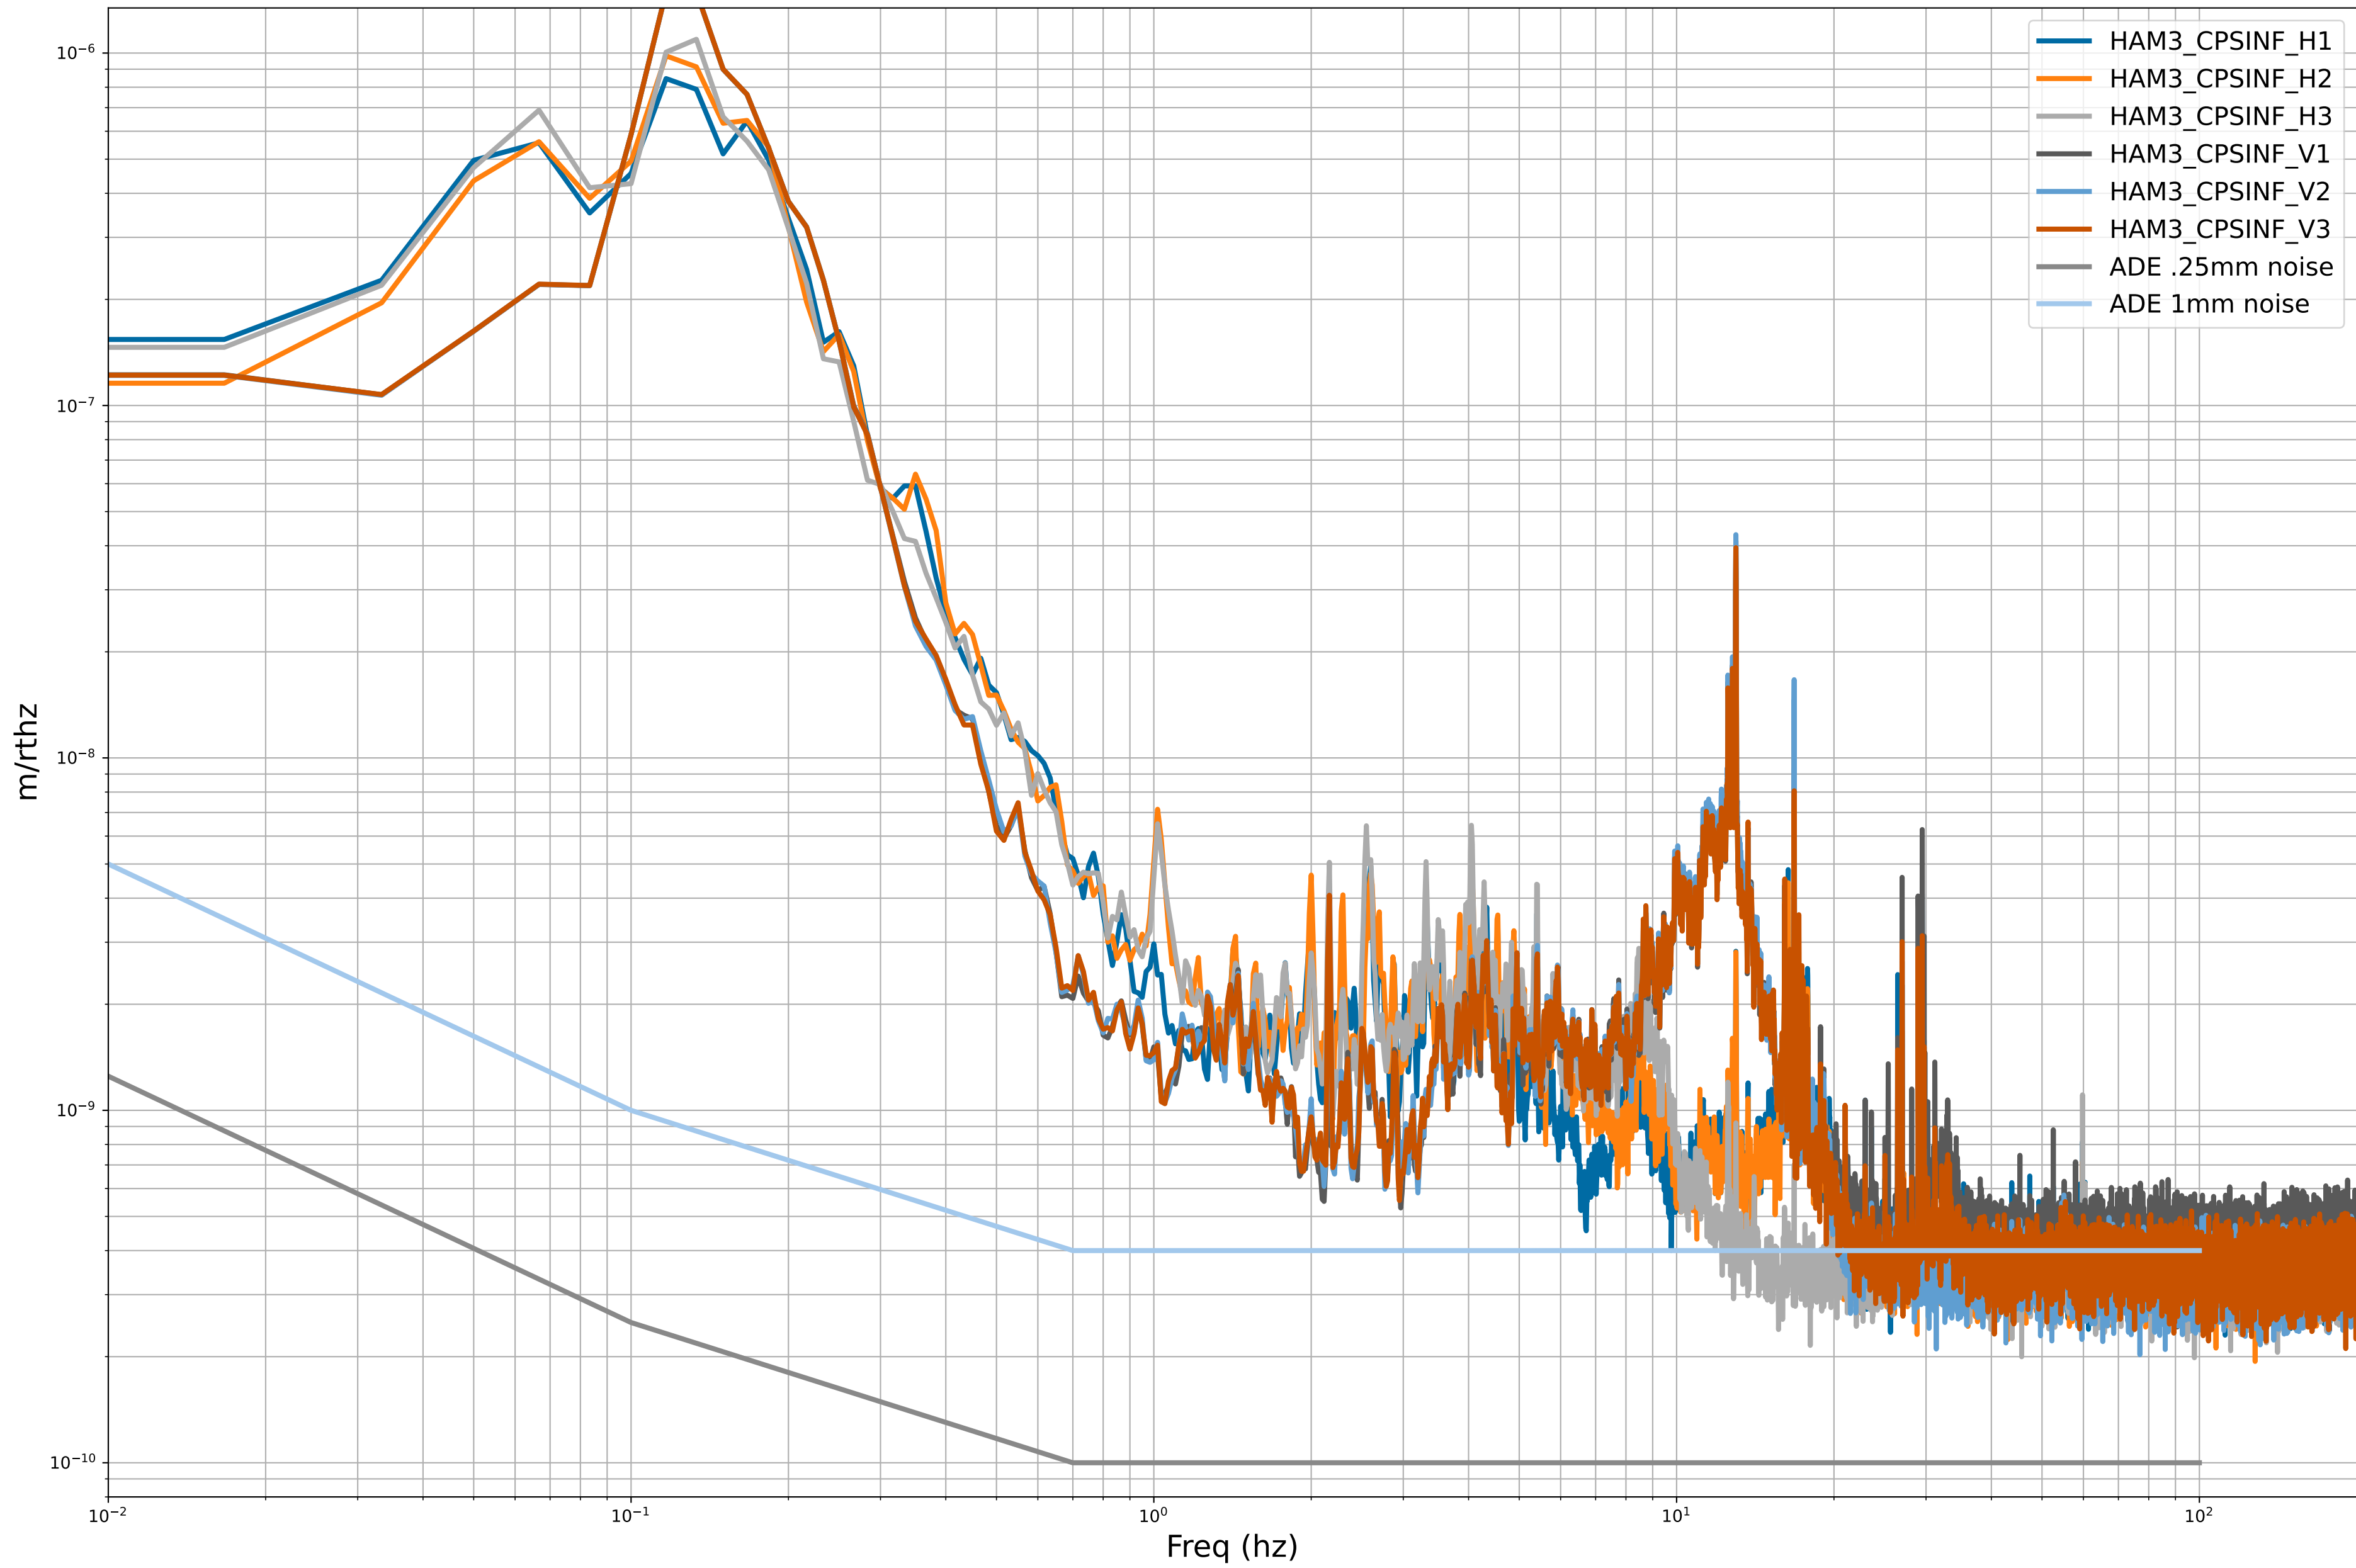

# HAM2 CPS Spectra 1396778400 to 1396779000

calibration only >10hz

# HAM3 CPS Spectra 1396778400 to 1396779000

calibration only >10hz

# HAM4 CPS Spectra 1396778400 to 1396779000

calibration only >10hz