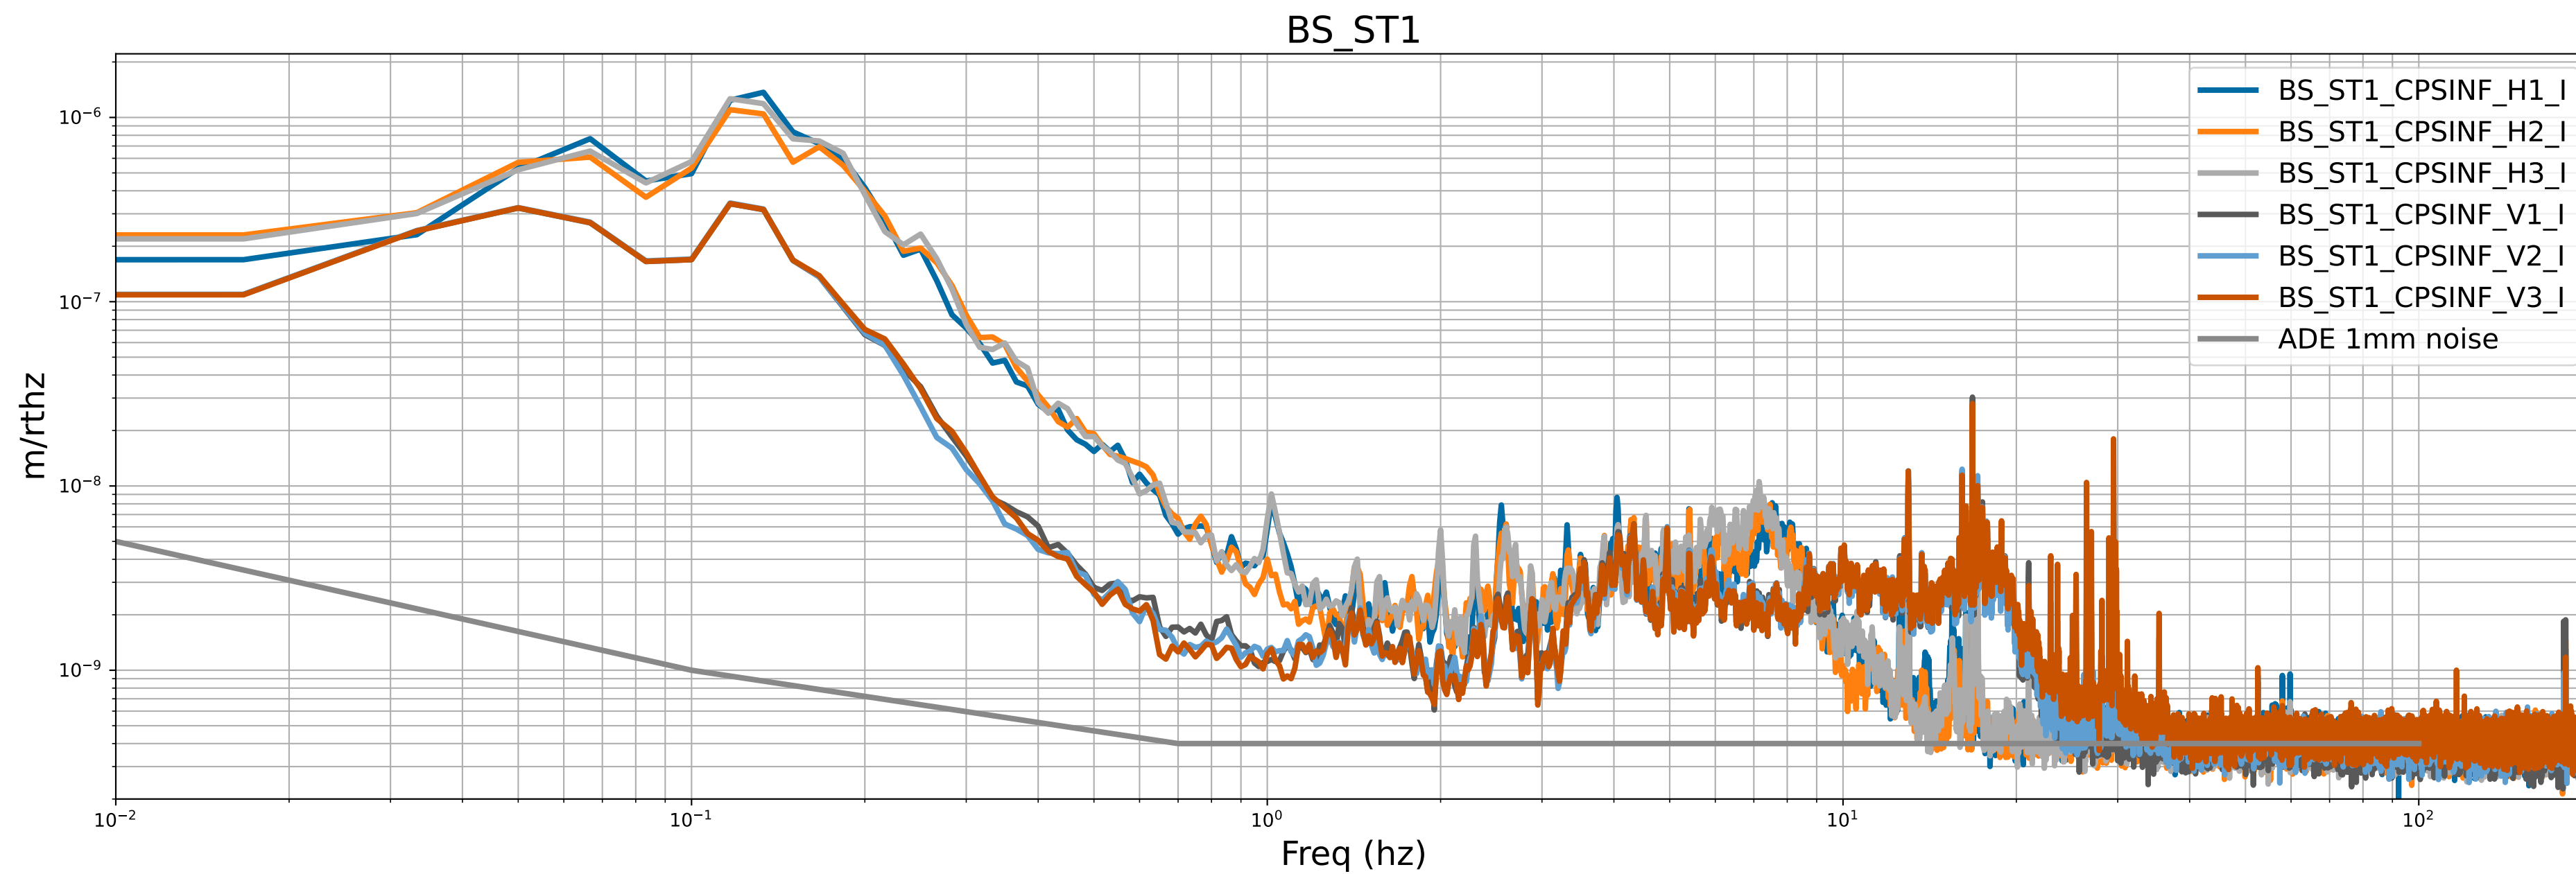

CPS Spectra 1396778400 to 1396779000

calibration only >10hz