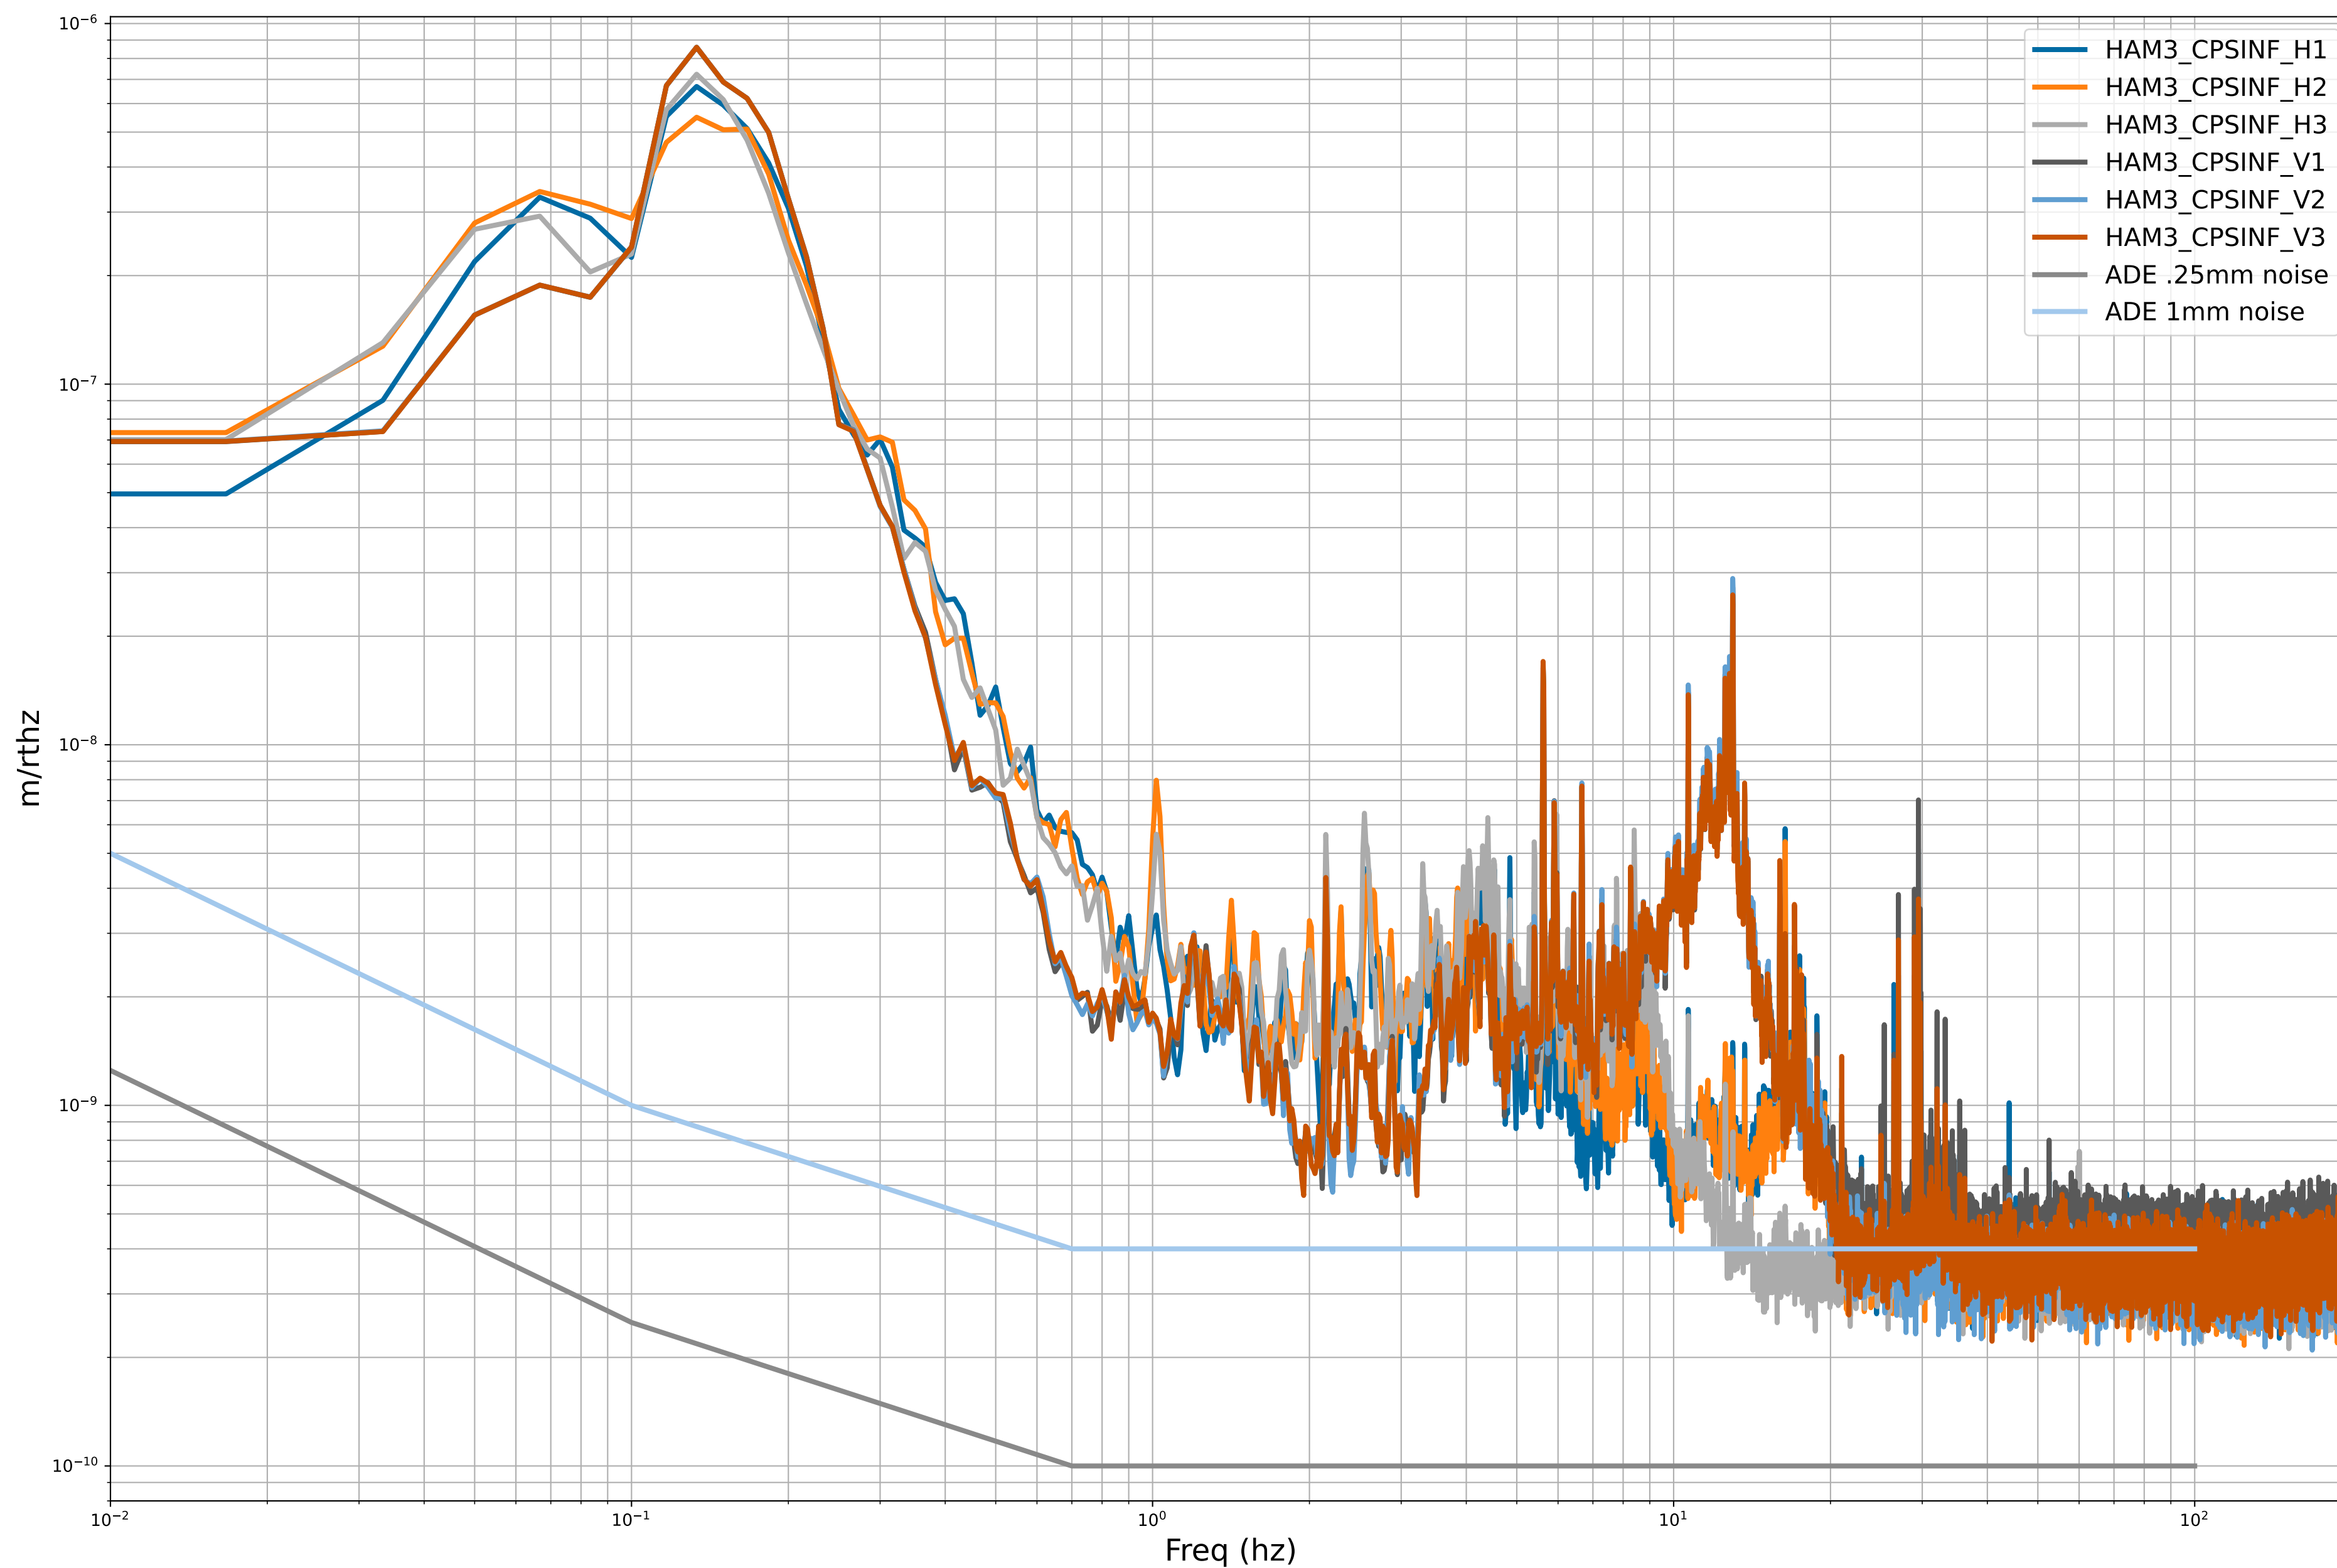

# HAM2 CPS Spectra 1396864800 to 1396865400

calibration only >10hz

# HAM3 CPS Spectra 1396864800 to 1396865400

calibration only >10hz

# HAM4 CPS Spectra 1396864800 to 1396865400

calibration only >10hz