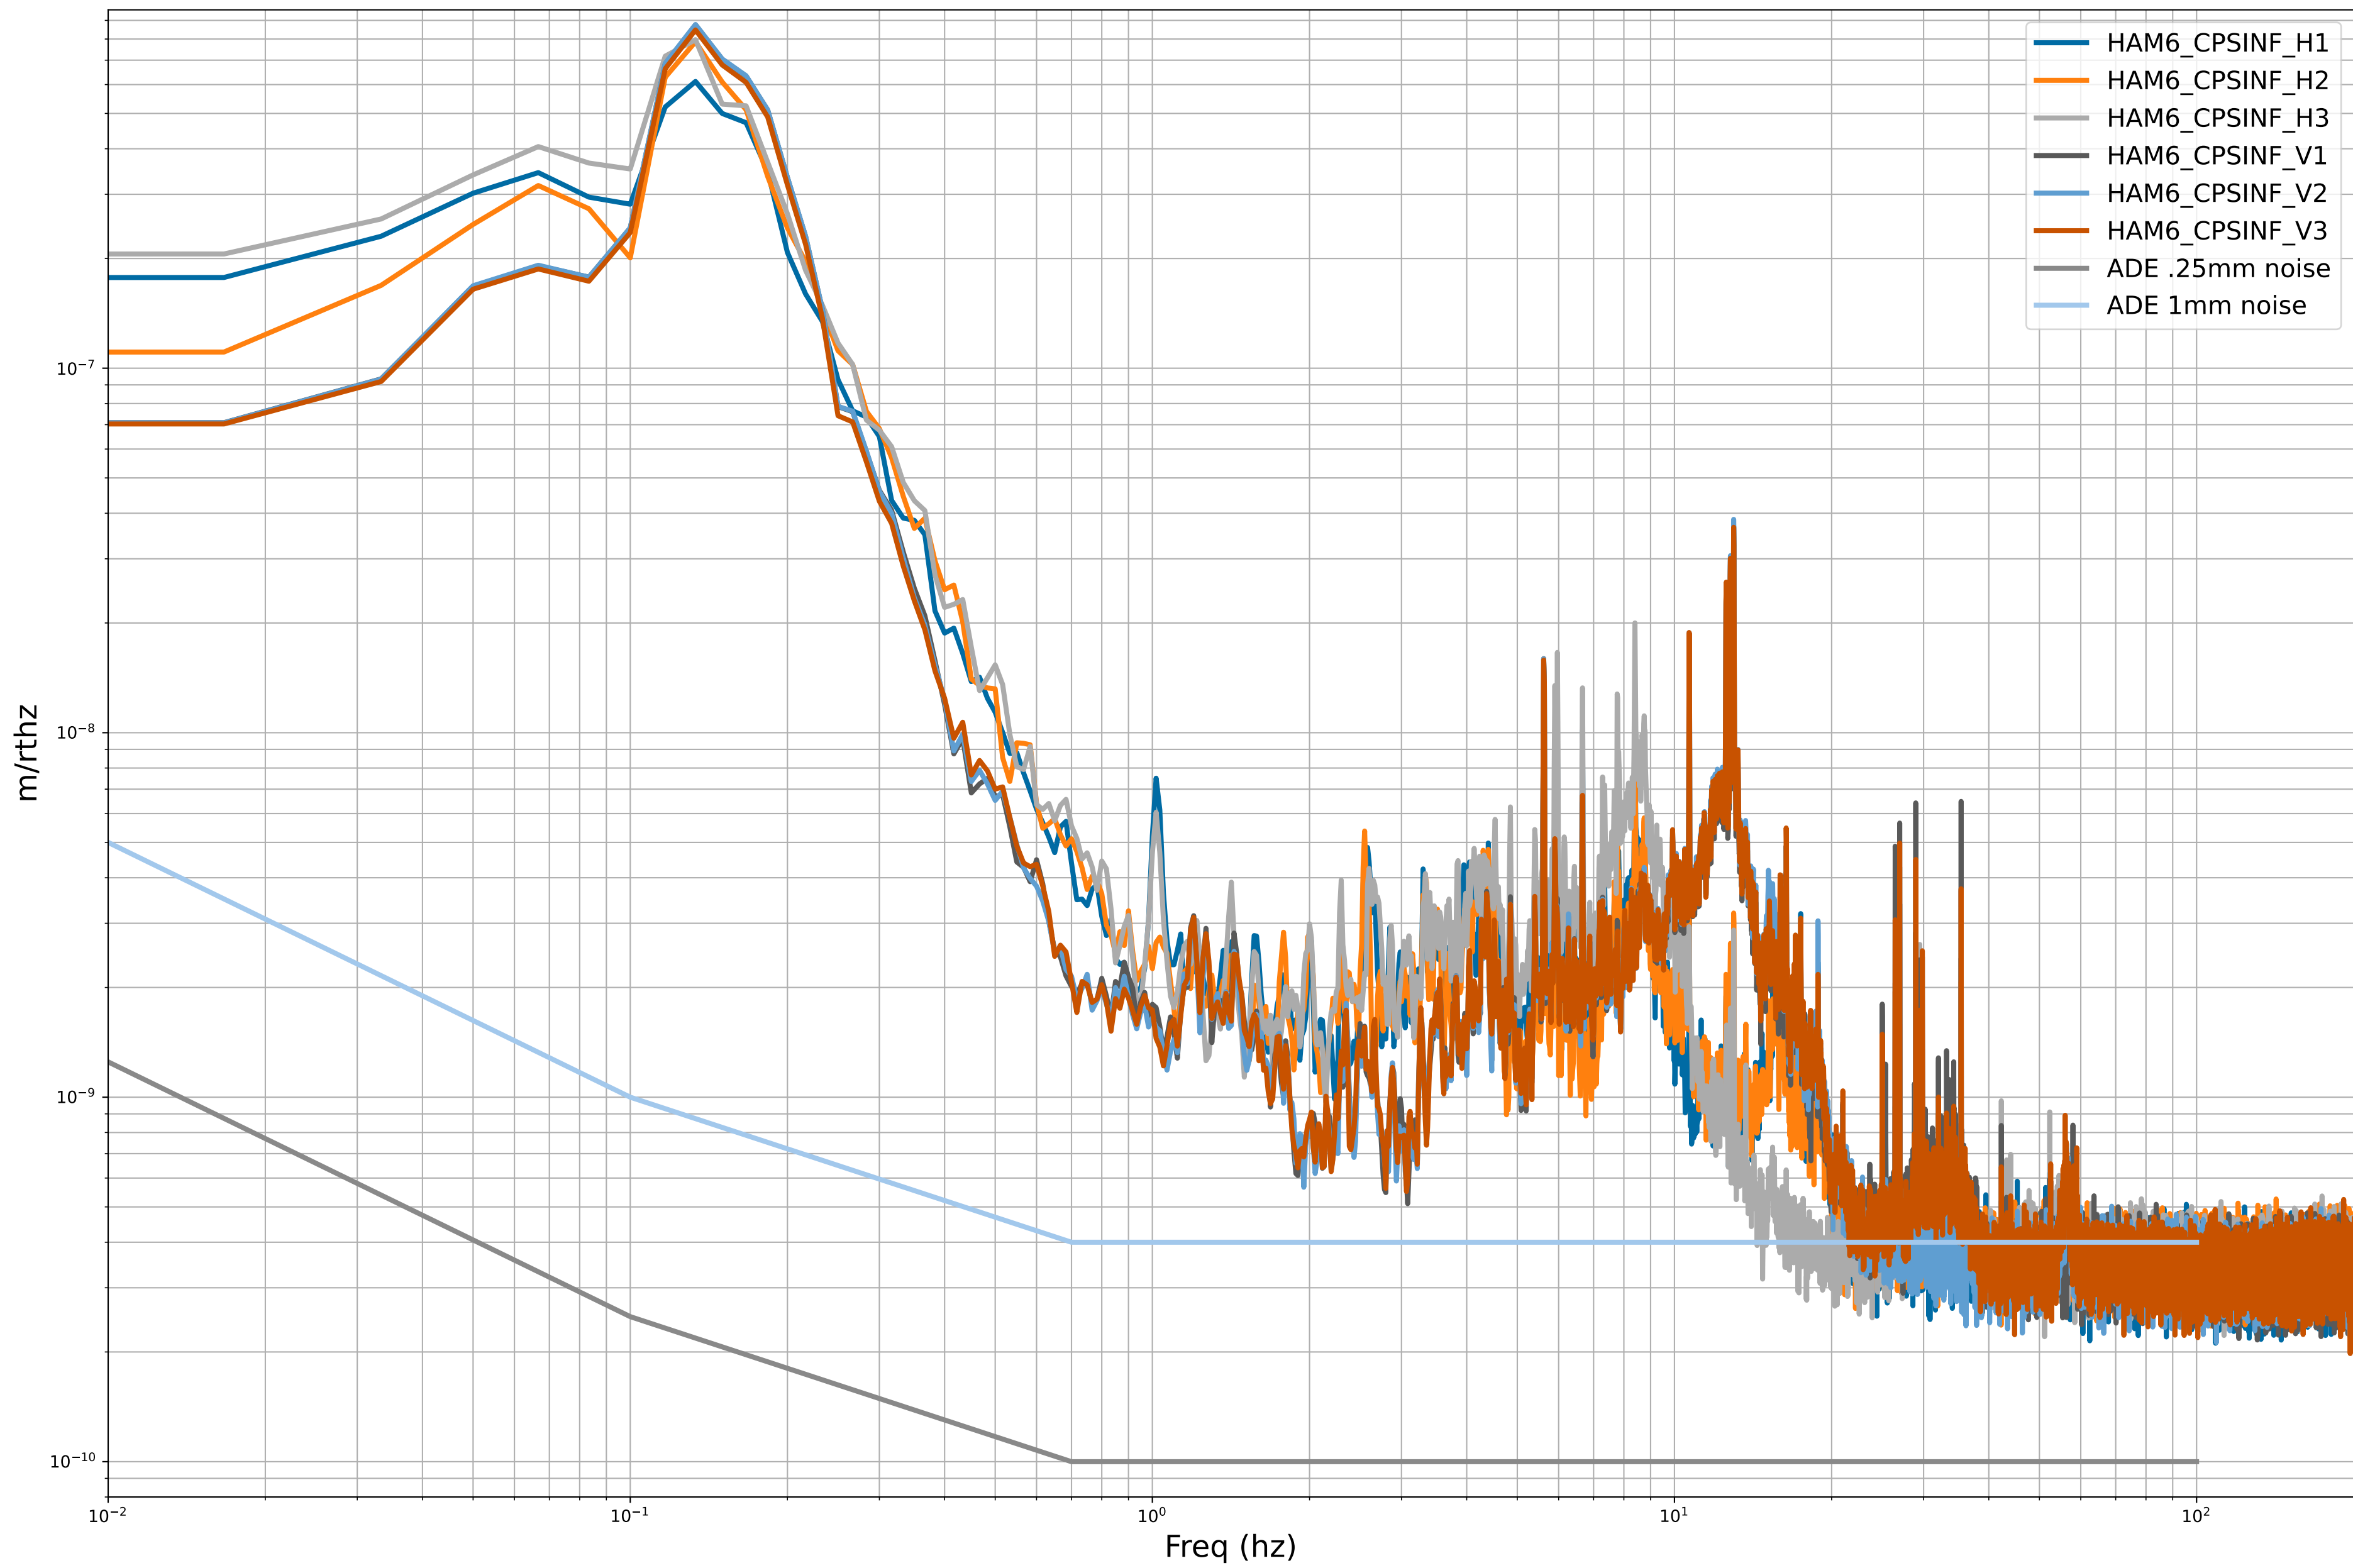

HAM6 CPS Spectra 1396864800 to 1396865400

calibration only >10hz