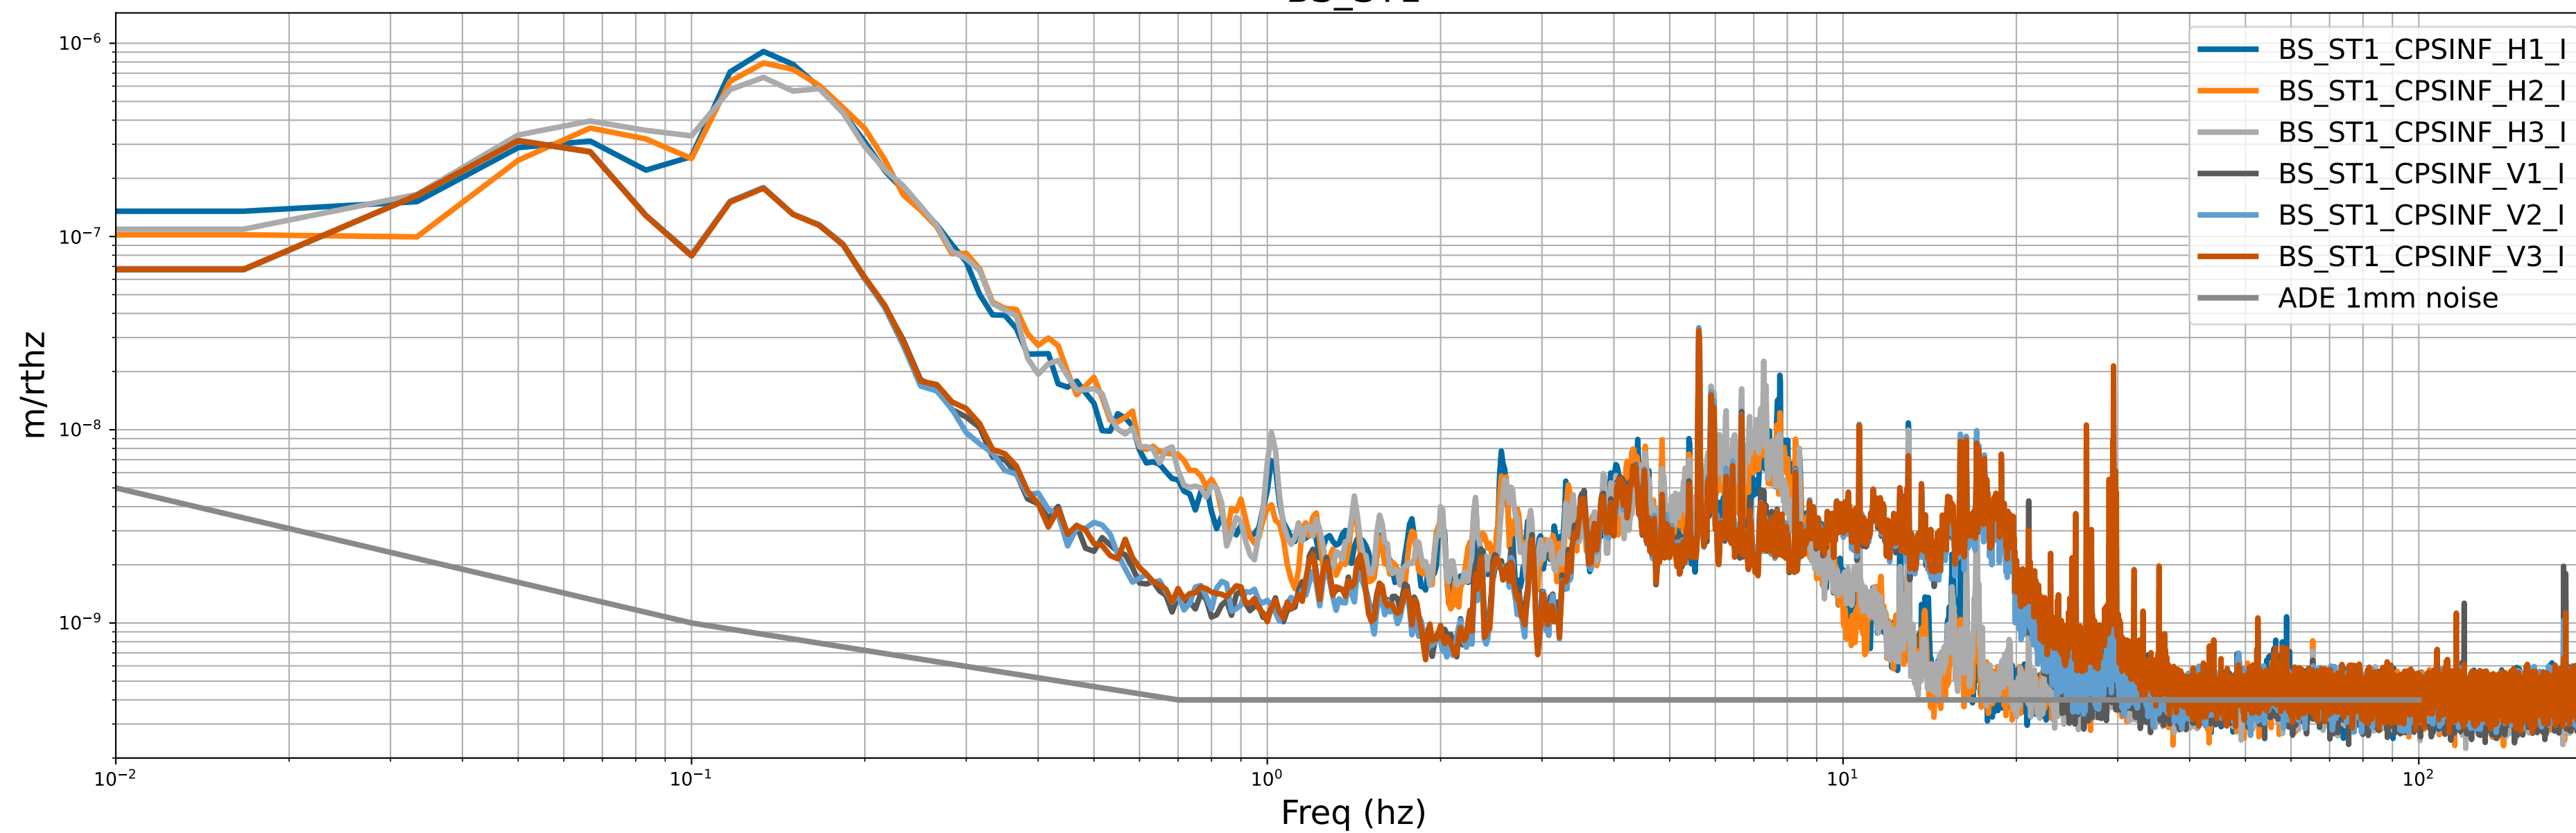

BS_ST2

CPS Spectra 1396864800 to 1396865400

BS_ST1