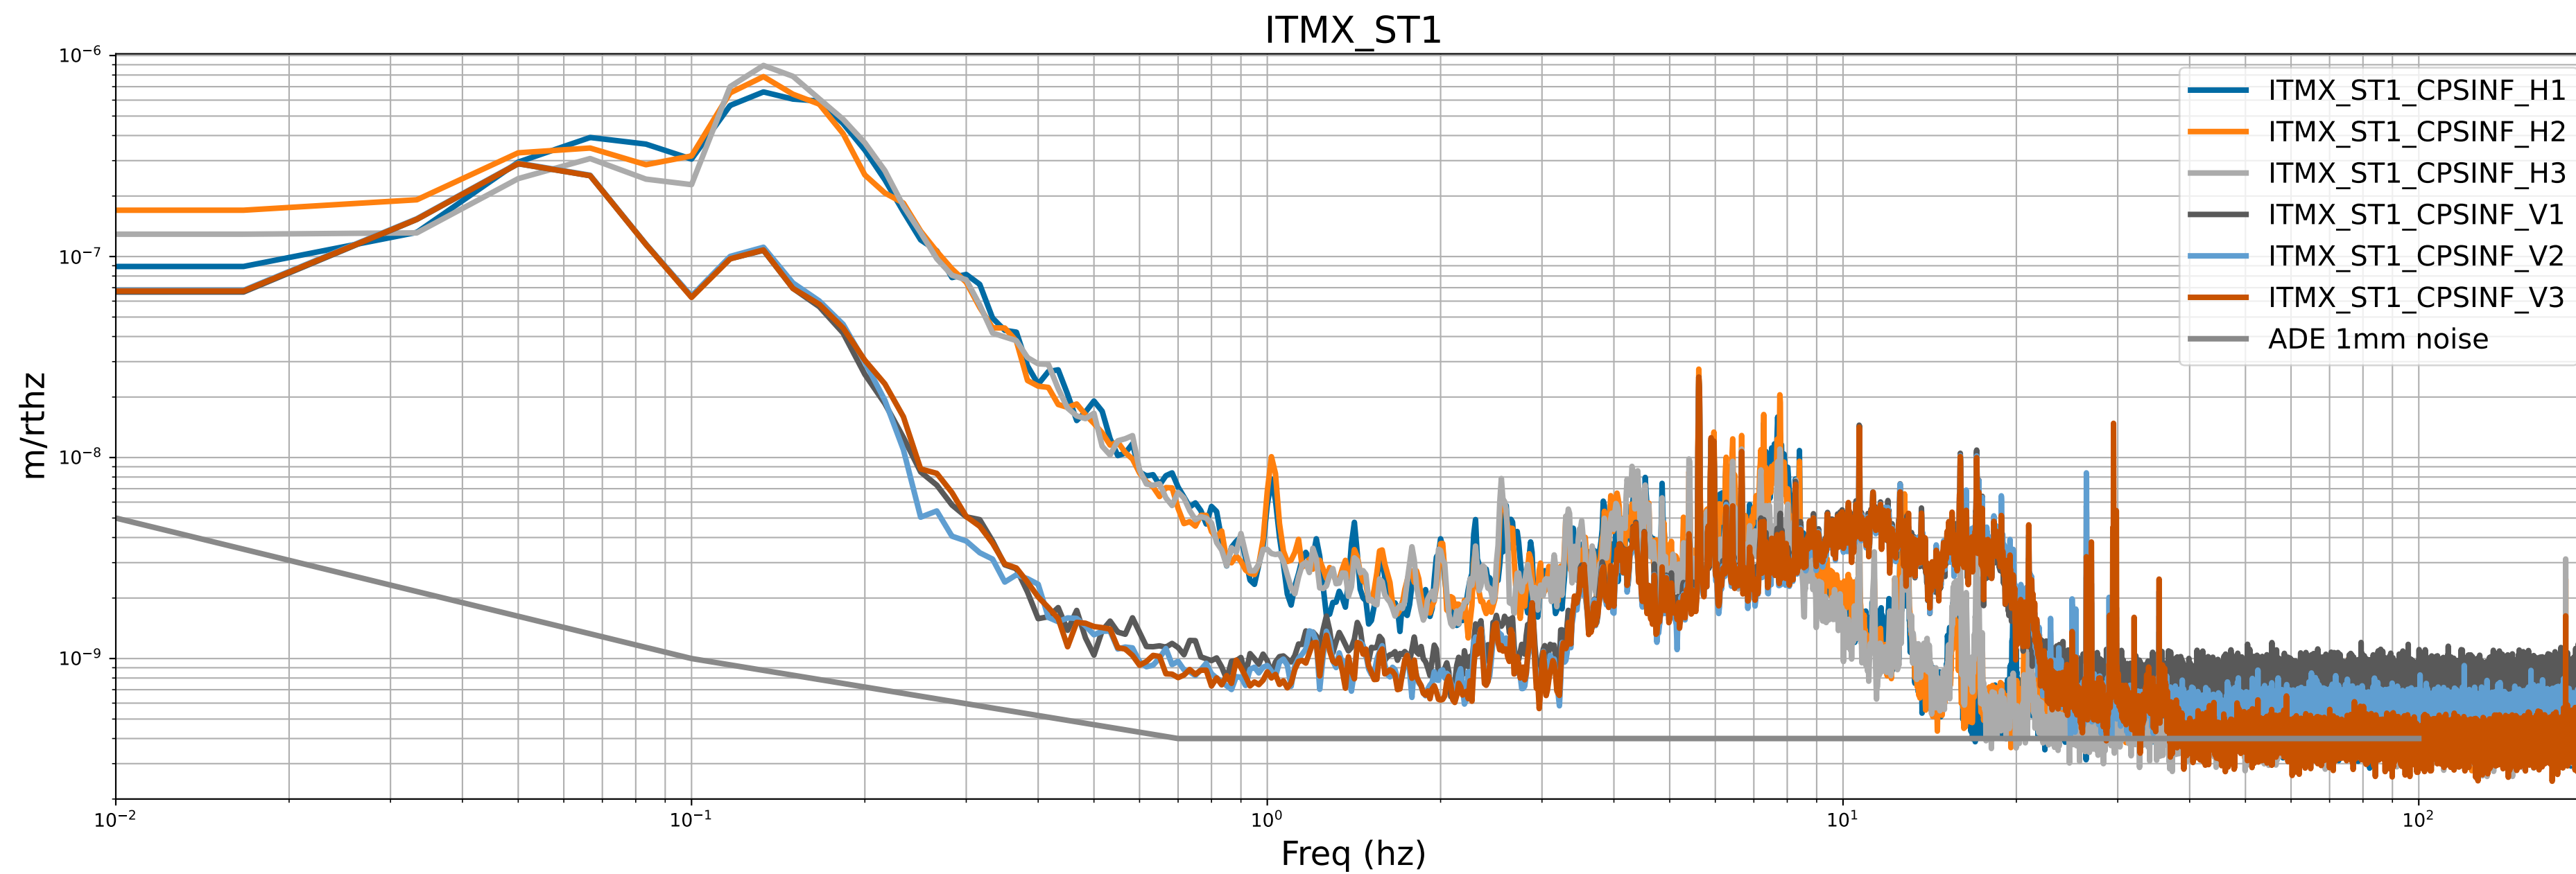

CPS Spectra 1396864800 to 1396865400

calibration only >10hz