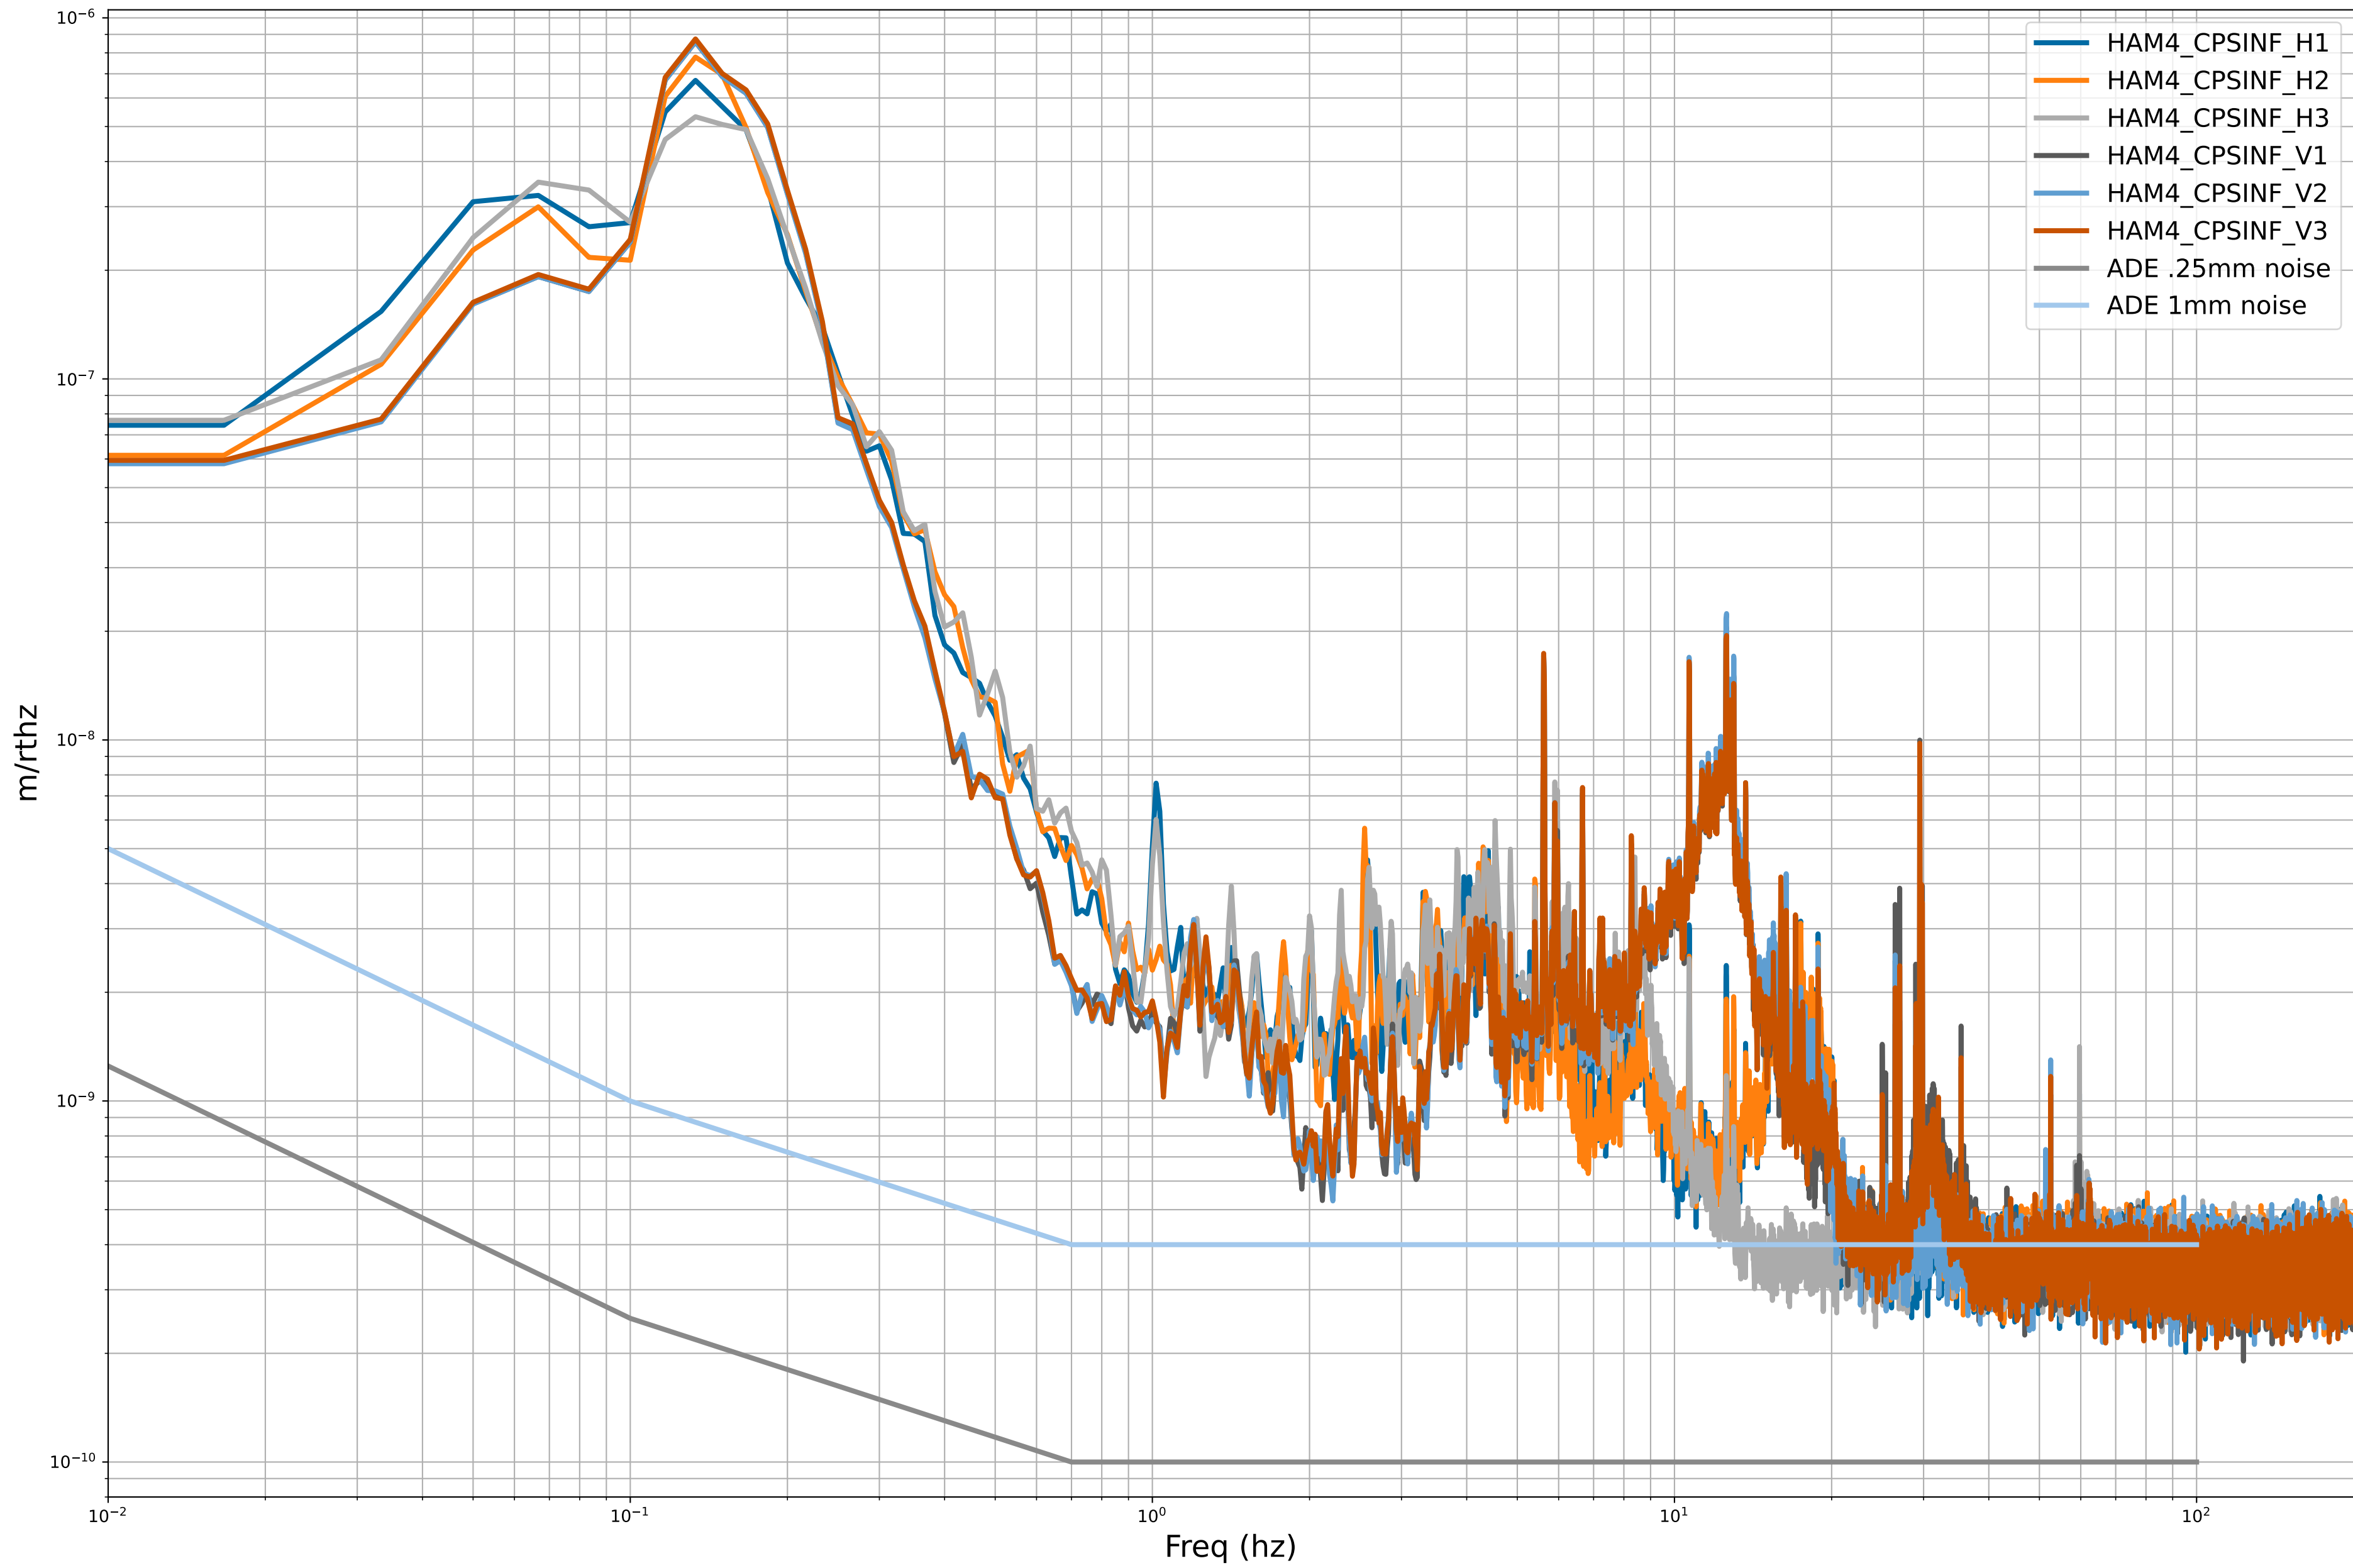

# HAM2 CPS Spectra 1396864800 to 1396865400

calibration only >10hz

# HAM3 CPS Spectra 1396864800 to 1396865400

calibration only >10hz

# HAM4 CPS Spectra 1396864800 to 1396865400

calibration only >10hz