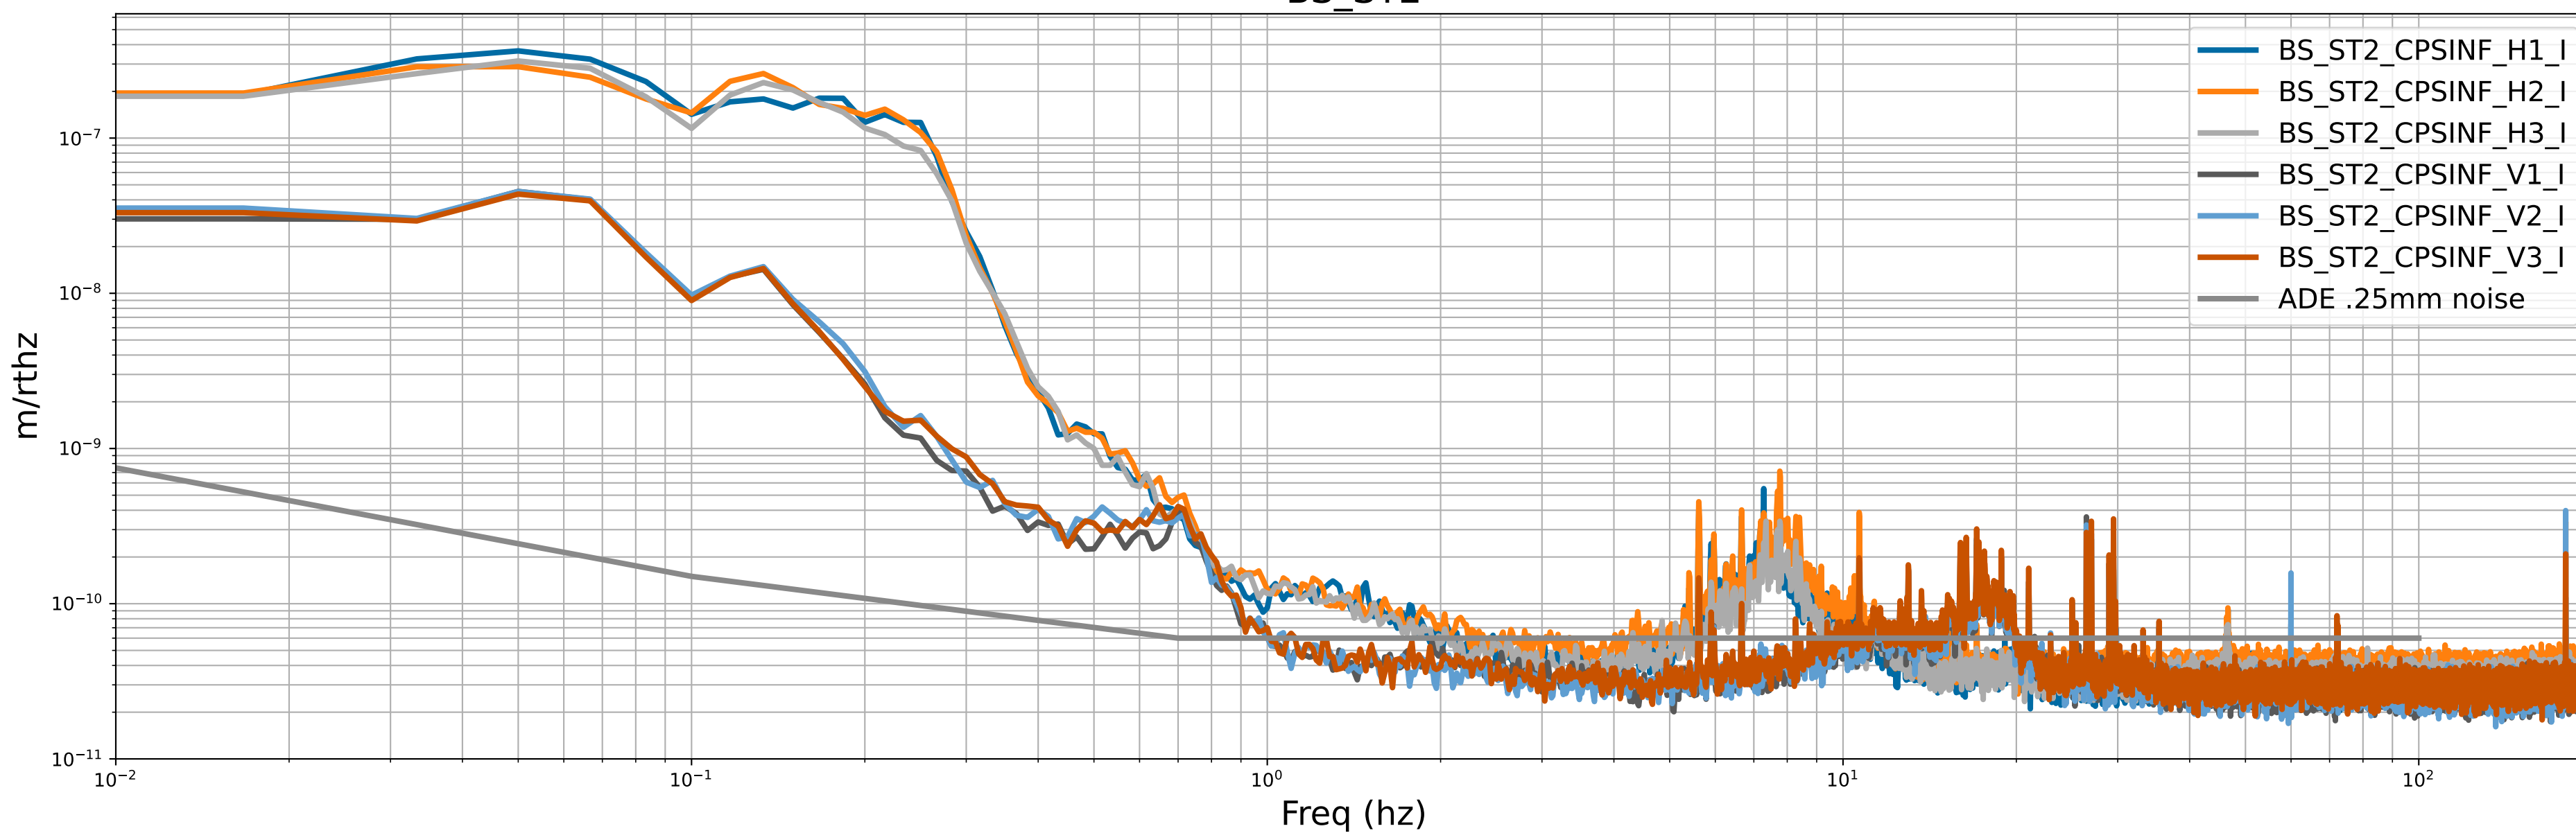

BS_ST2

calibration only >10hz