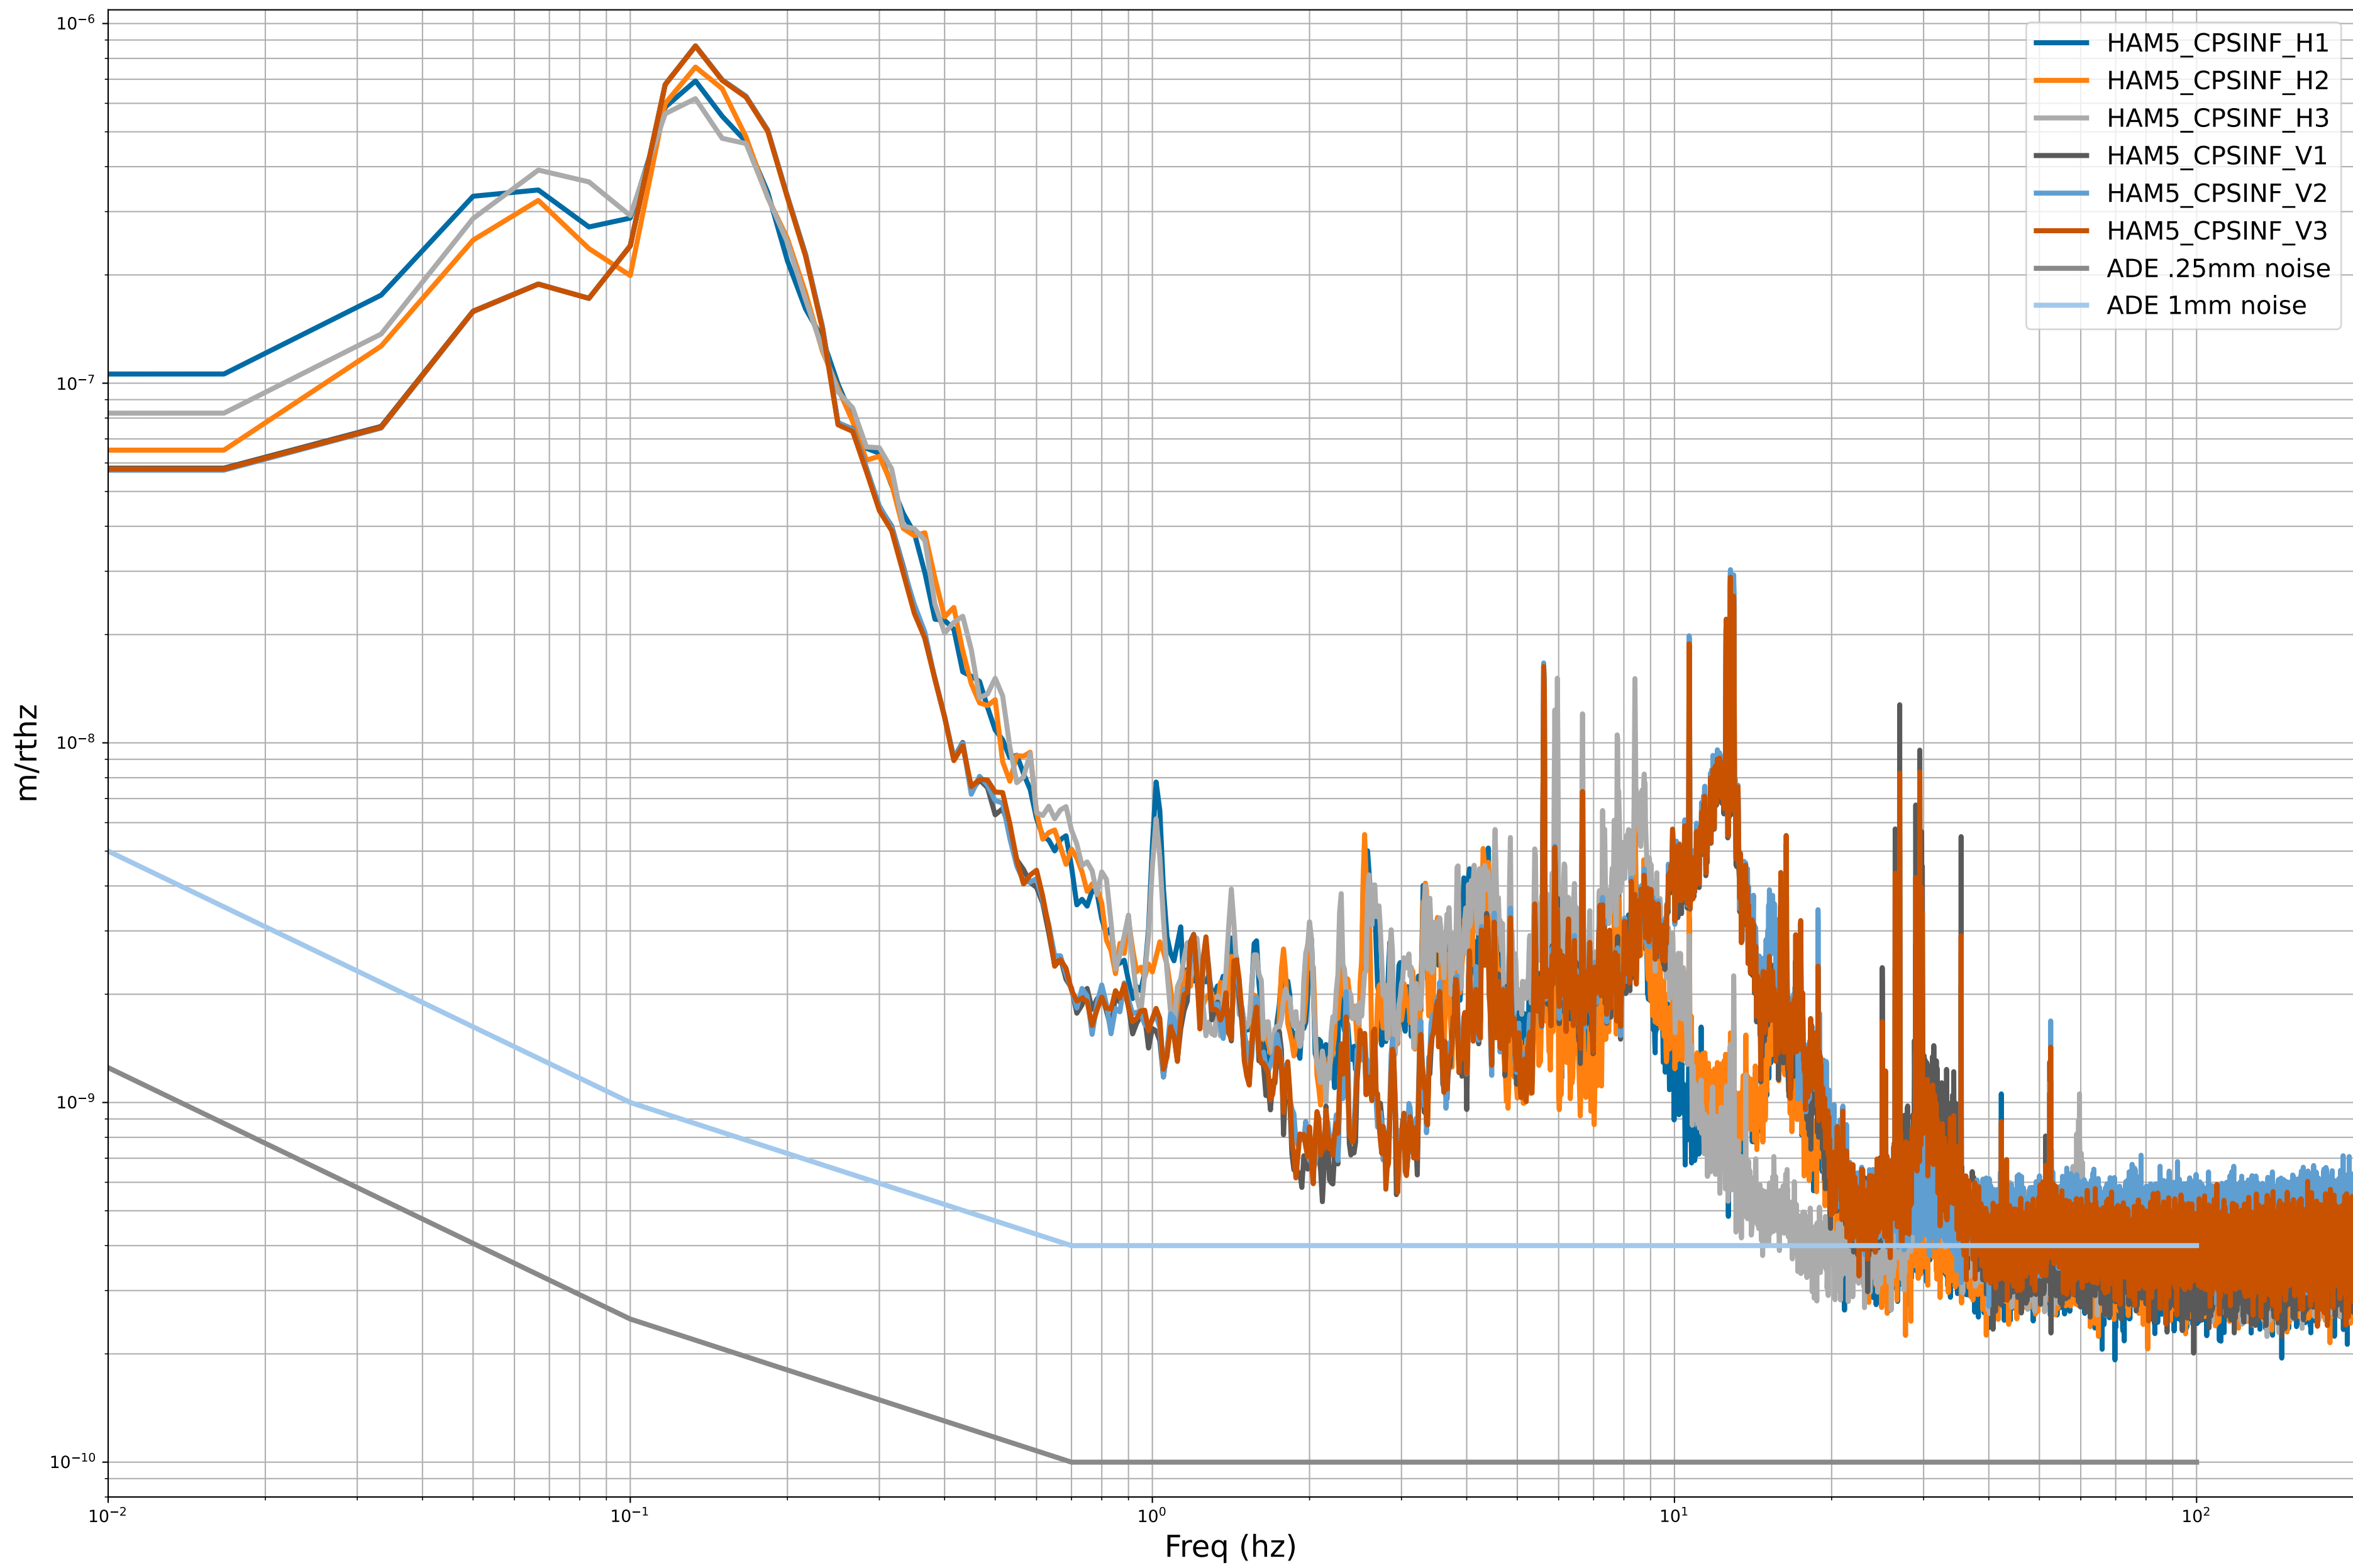

HAM5 CPS Spectra 1396864800 to 1396865400

calibration only >10hz