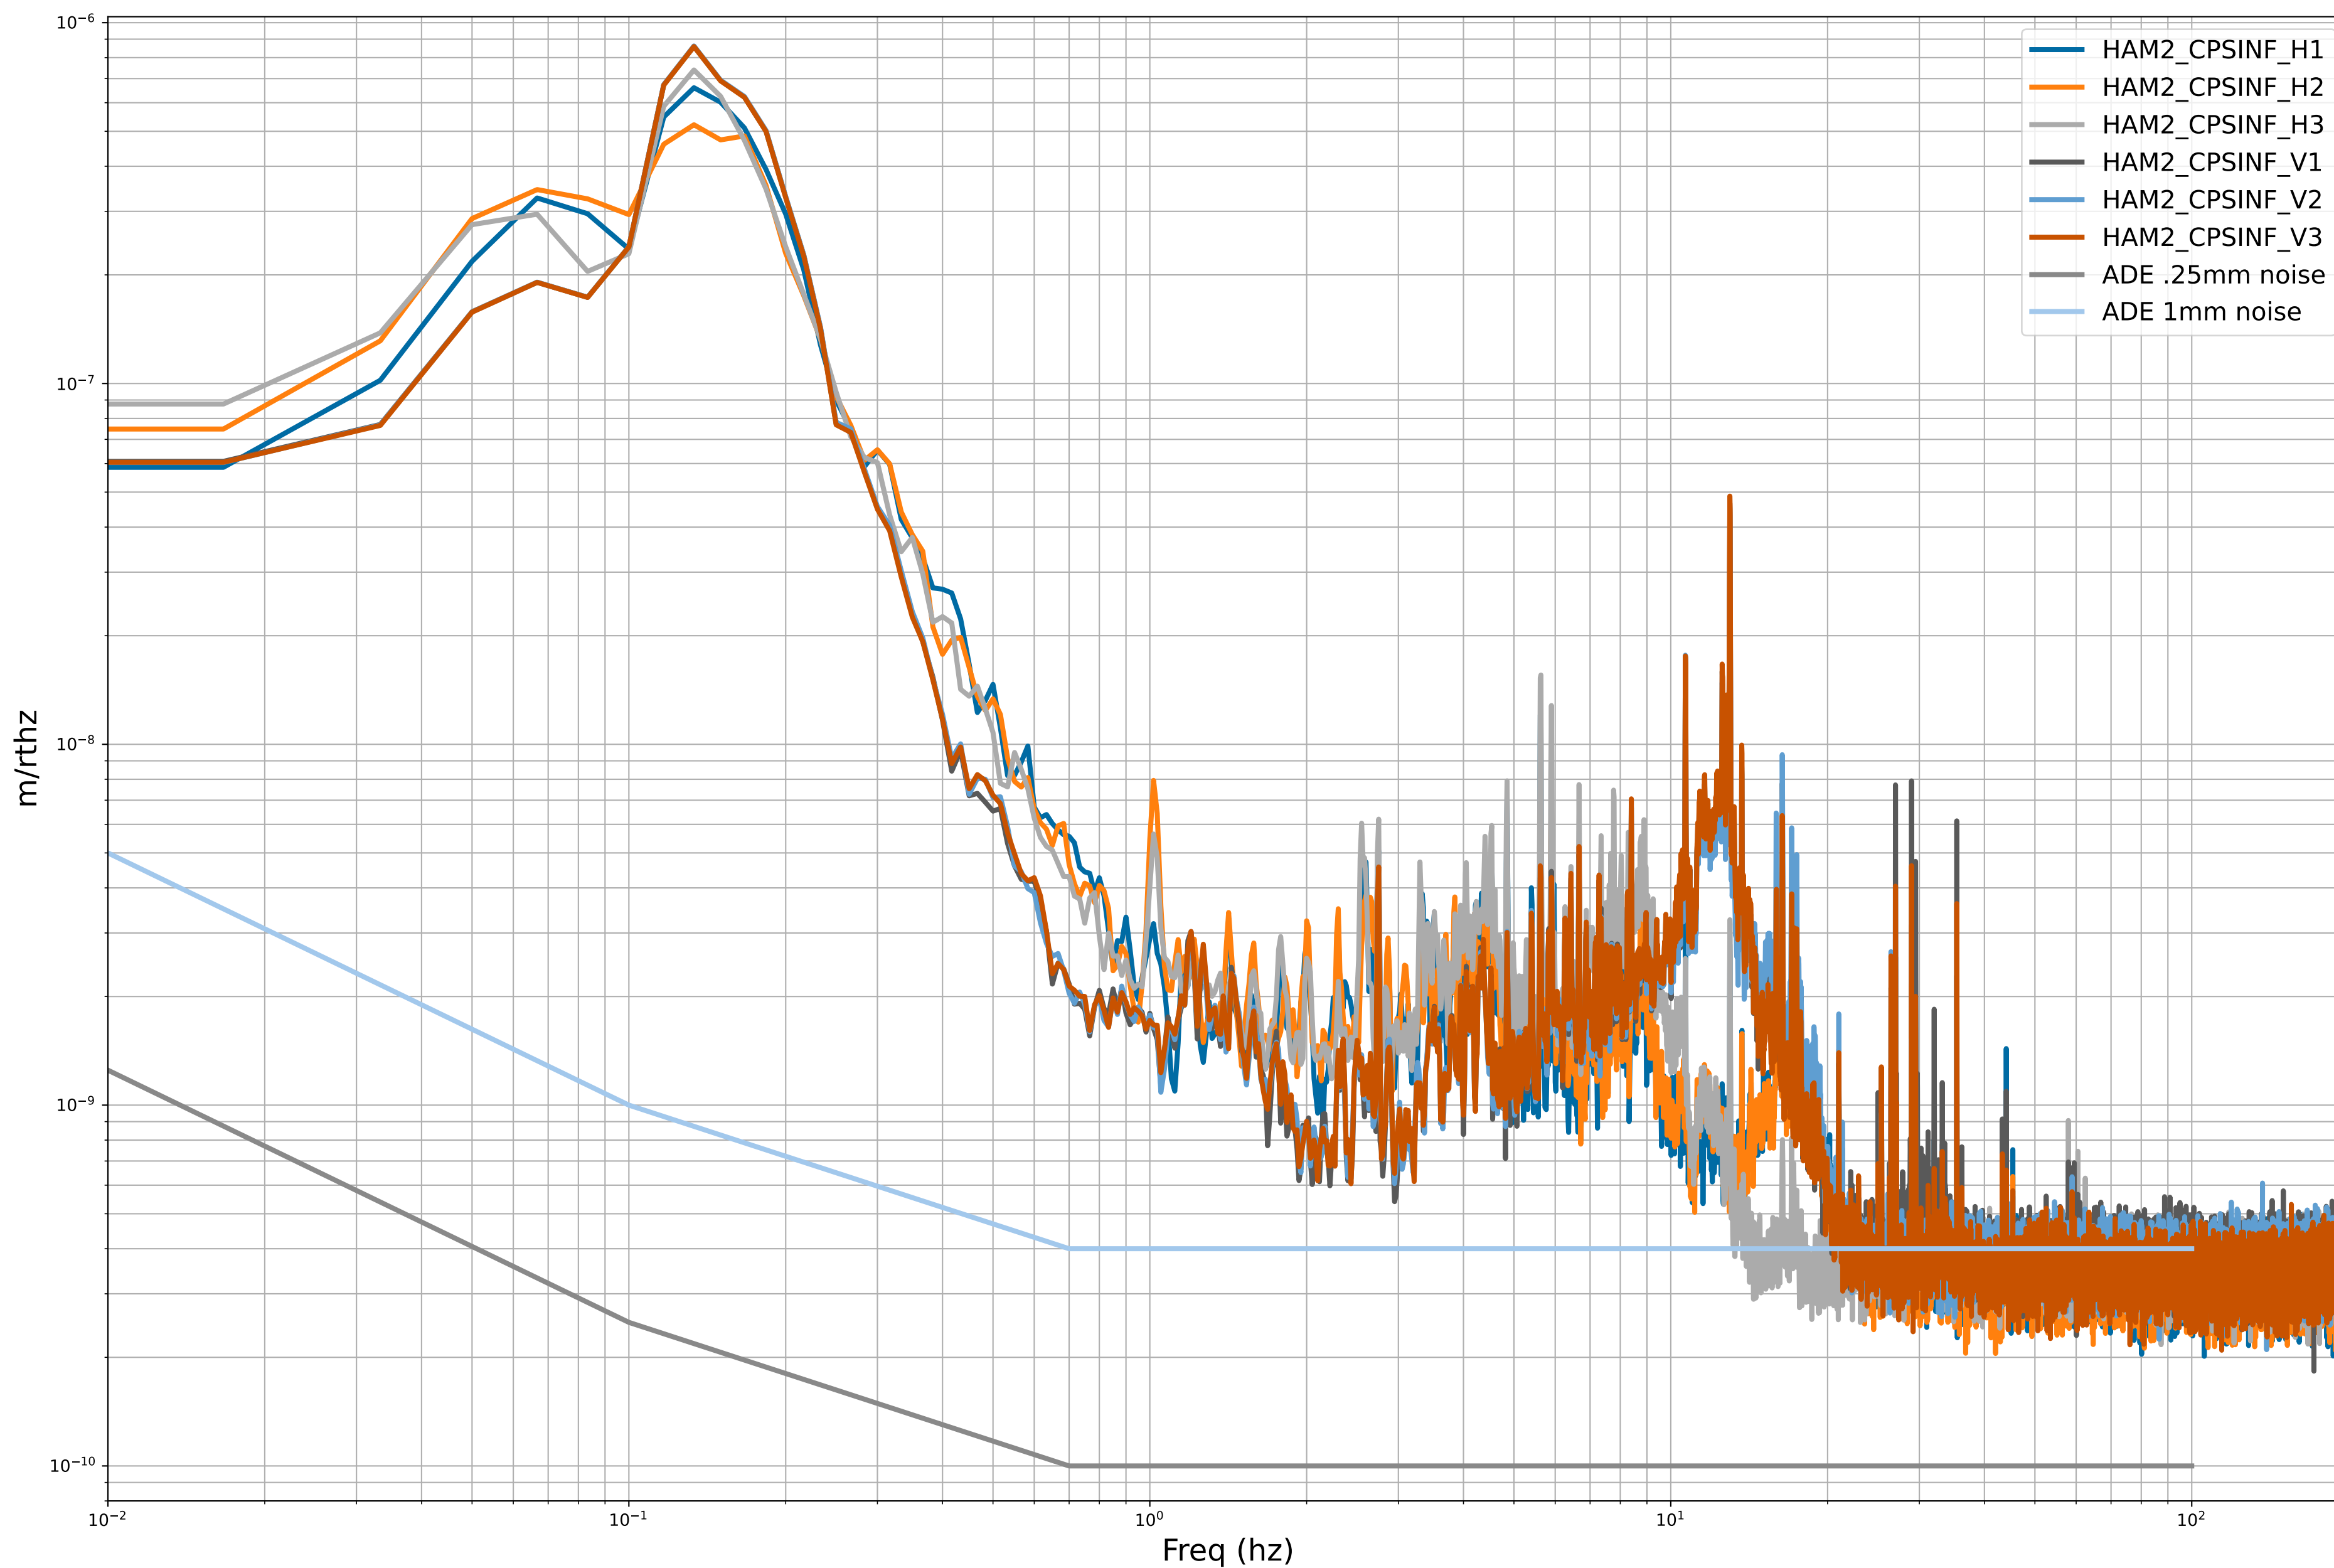

# HAM2 CPS Spectra 1396864800 to 1396865400

calibration only >10hz

# HAM3 CPS Spectra 1396864800 to 1396865400

calibration only >10hz

# HAM4 CPS Spectra 1396864800 to 1396865400

calibration only >10hz