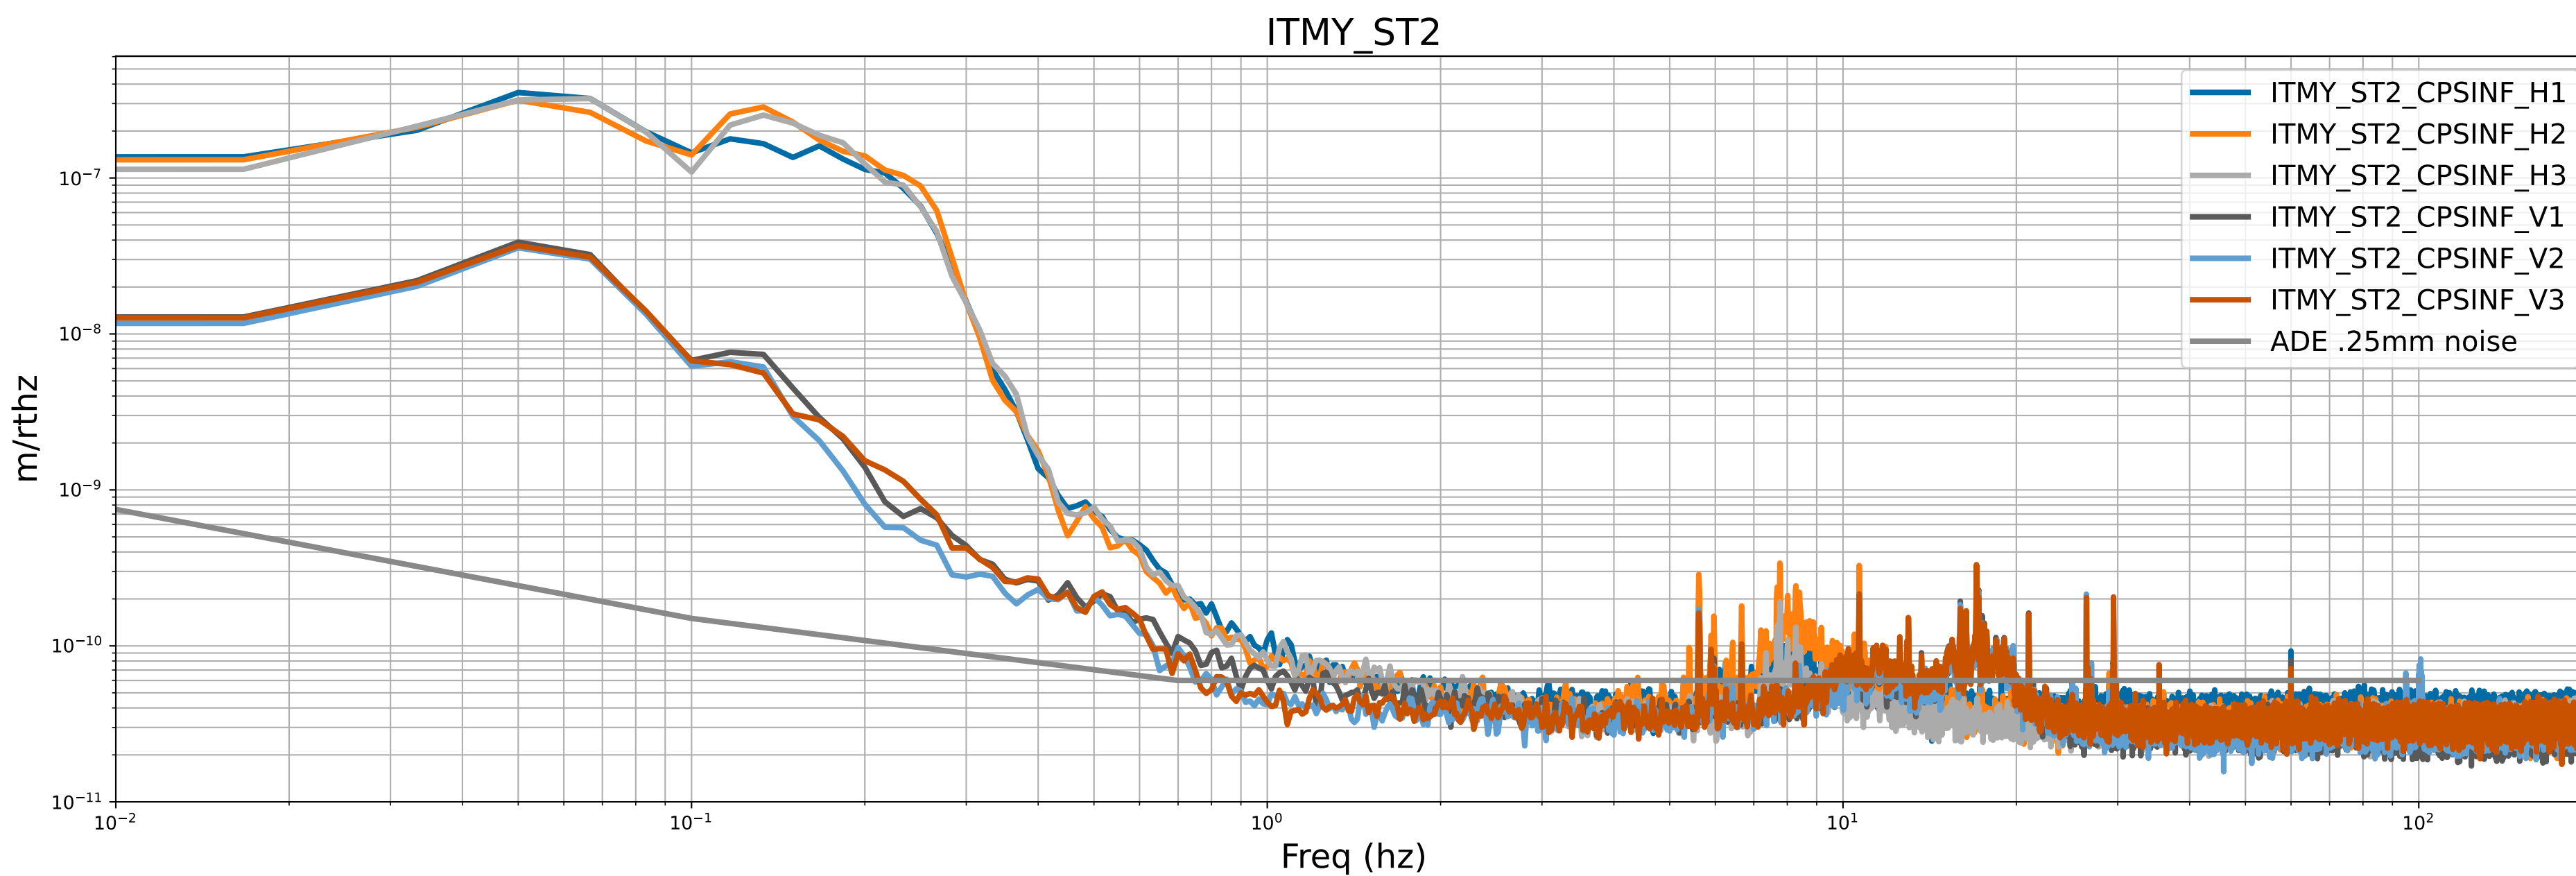

BS_ST1

CPS Spectra 1396864800 to 1396865400

calibration only >10hz