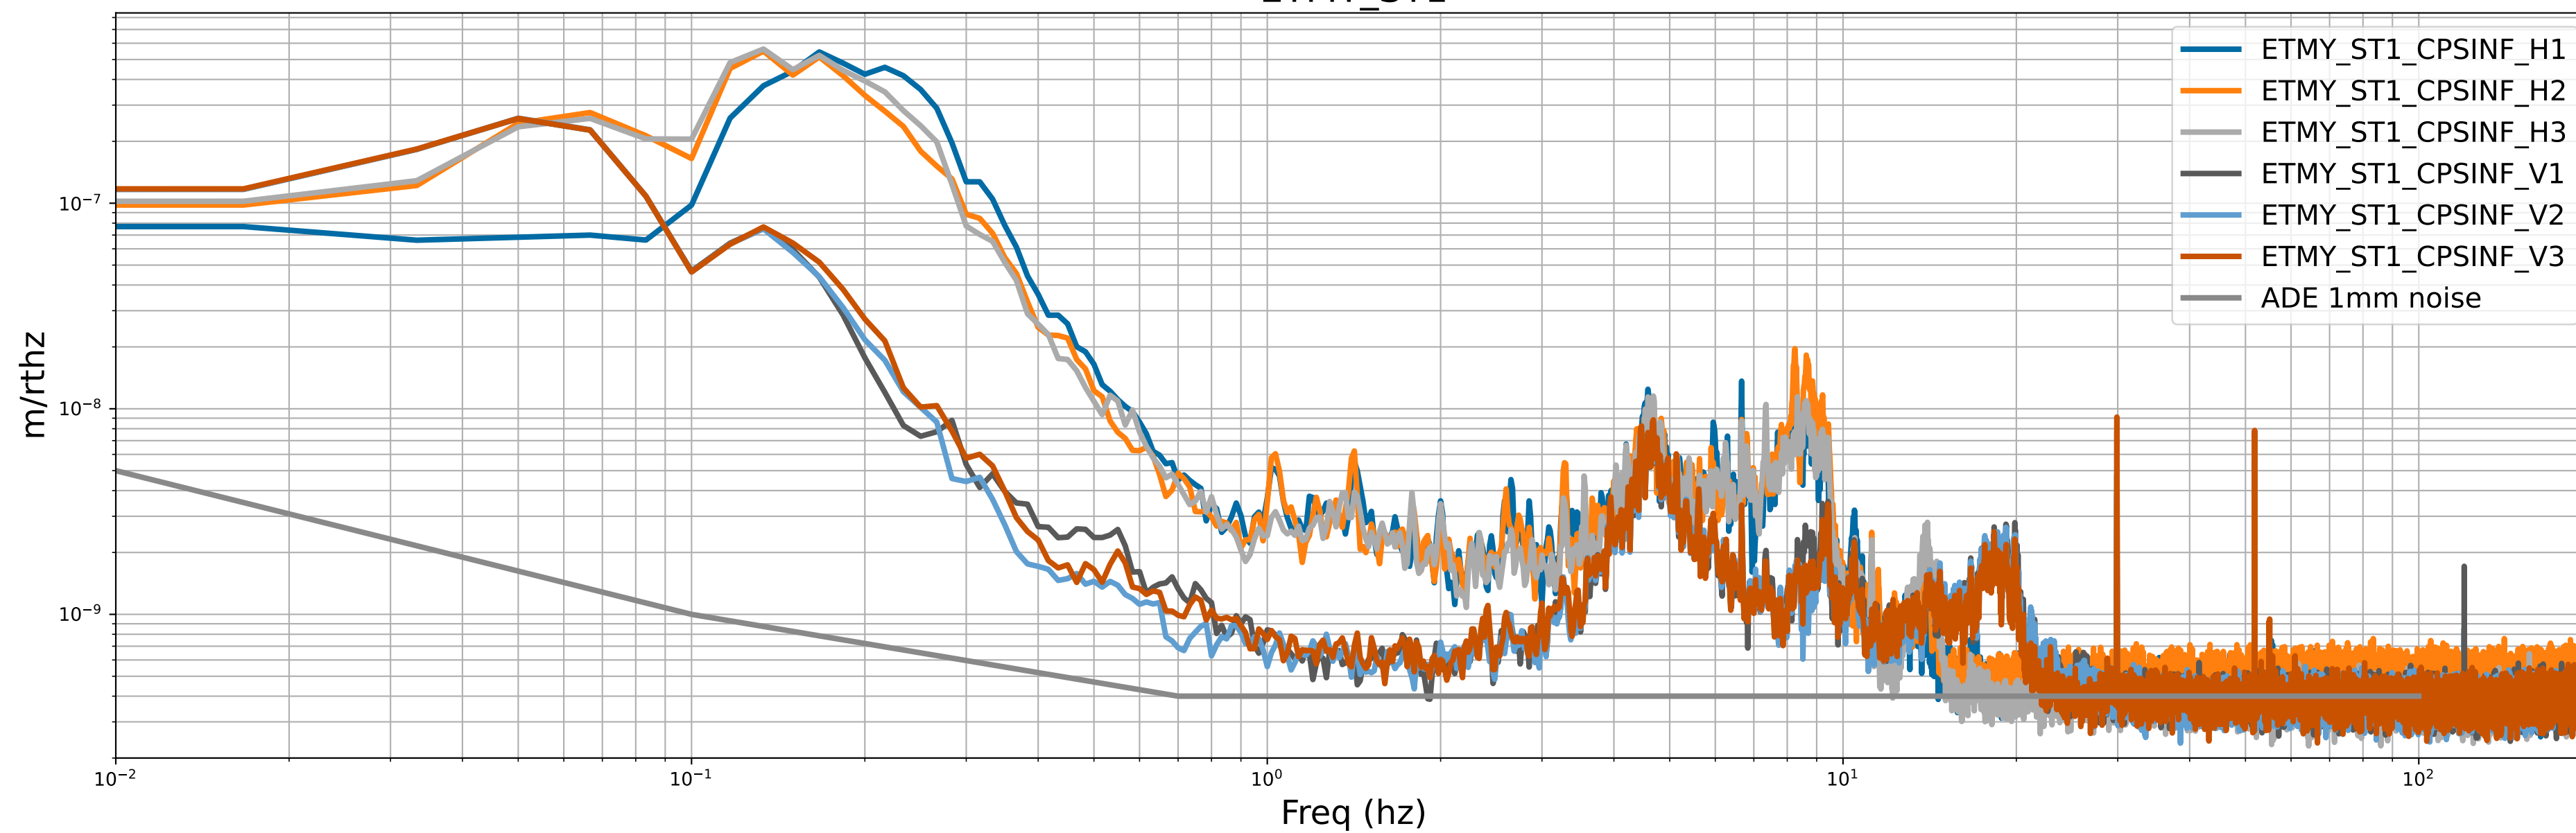

ETMY_ST2

CPS Spectra 1396864800 to 1396865400

ETMY_ST1