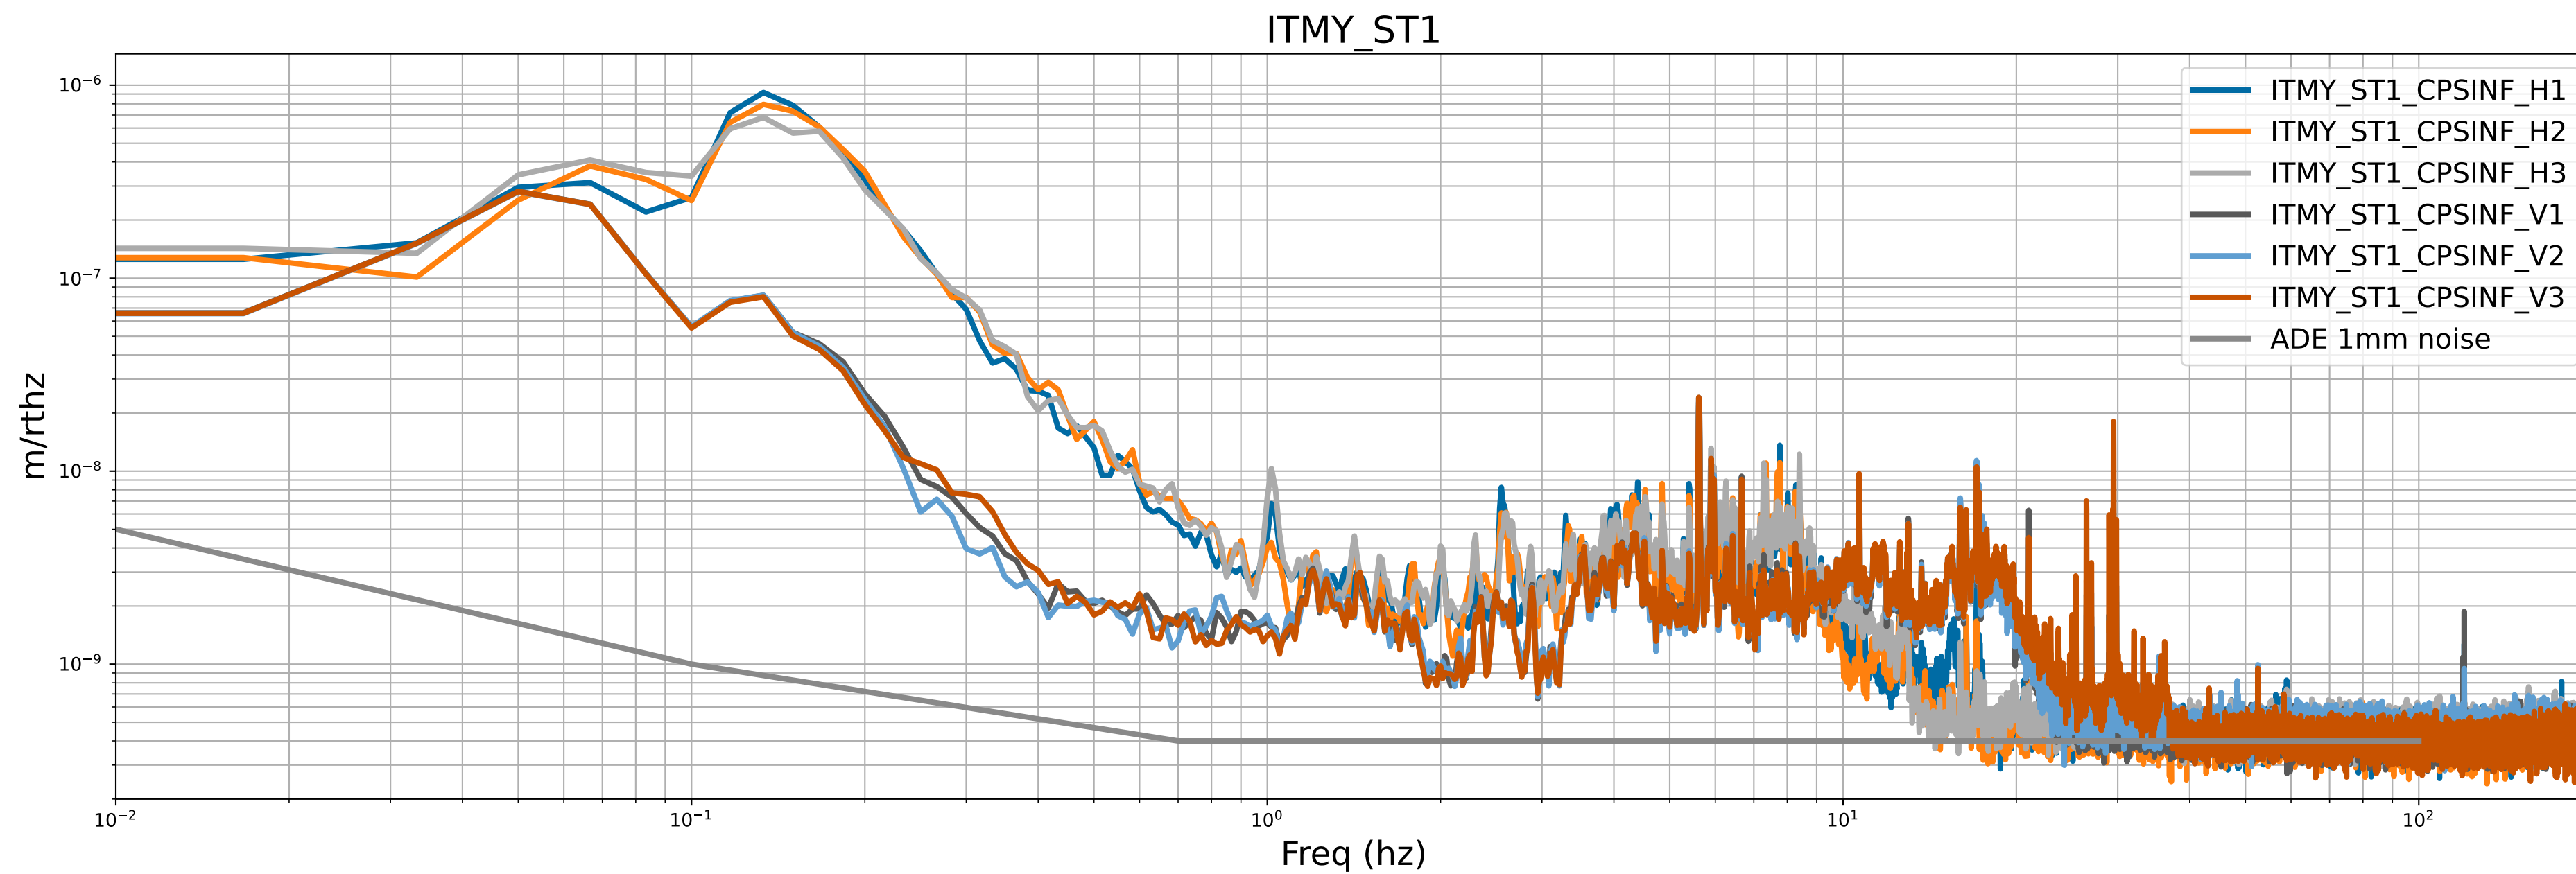

CPS Spectra 1396864800 to 1396865400

calibration only >10hz