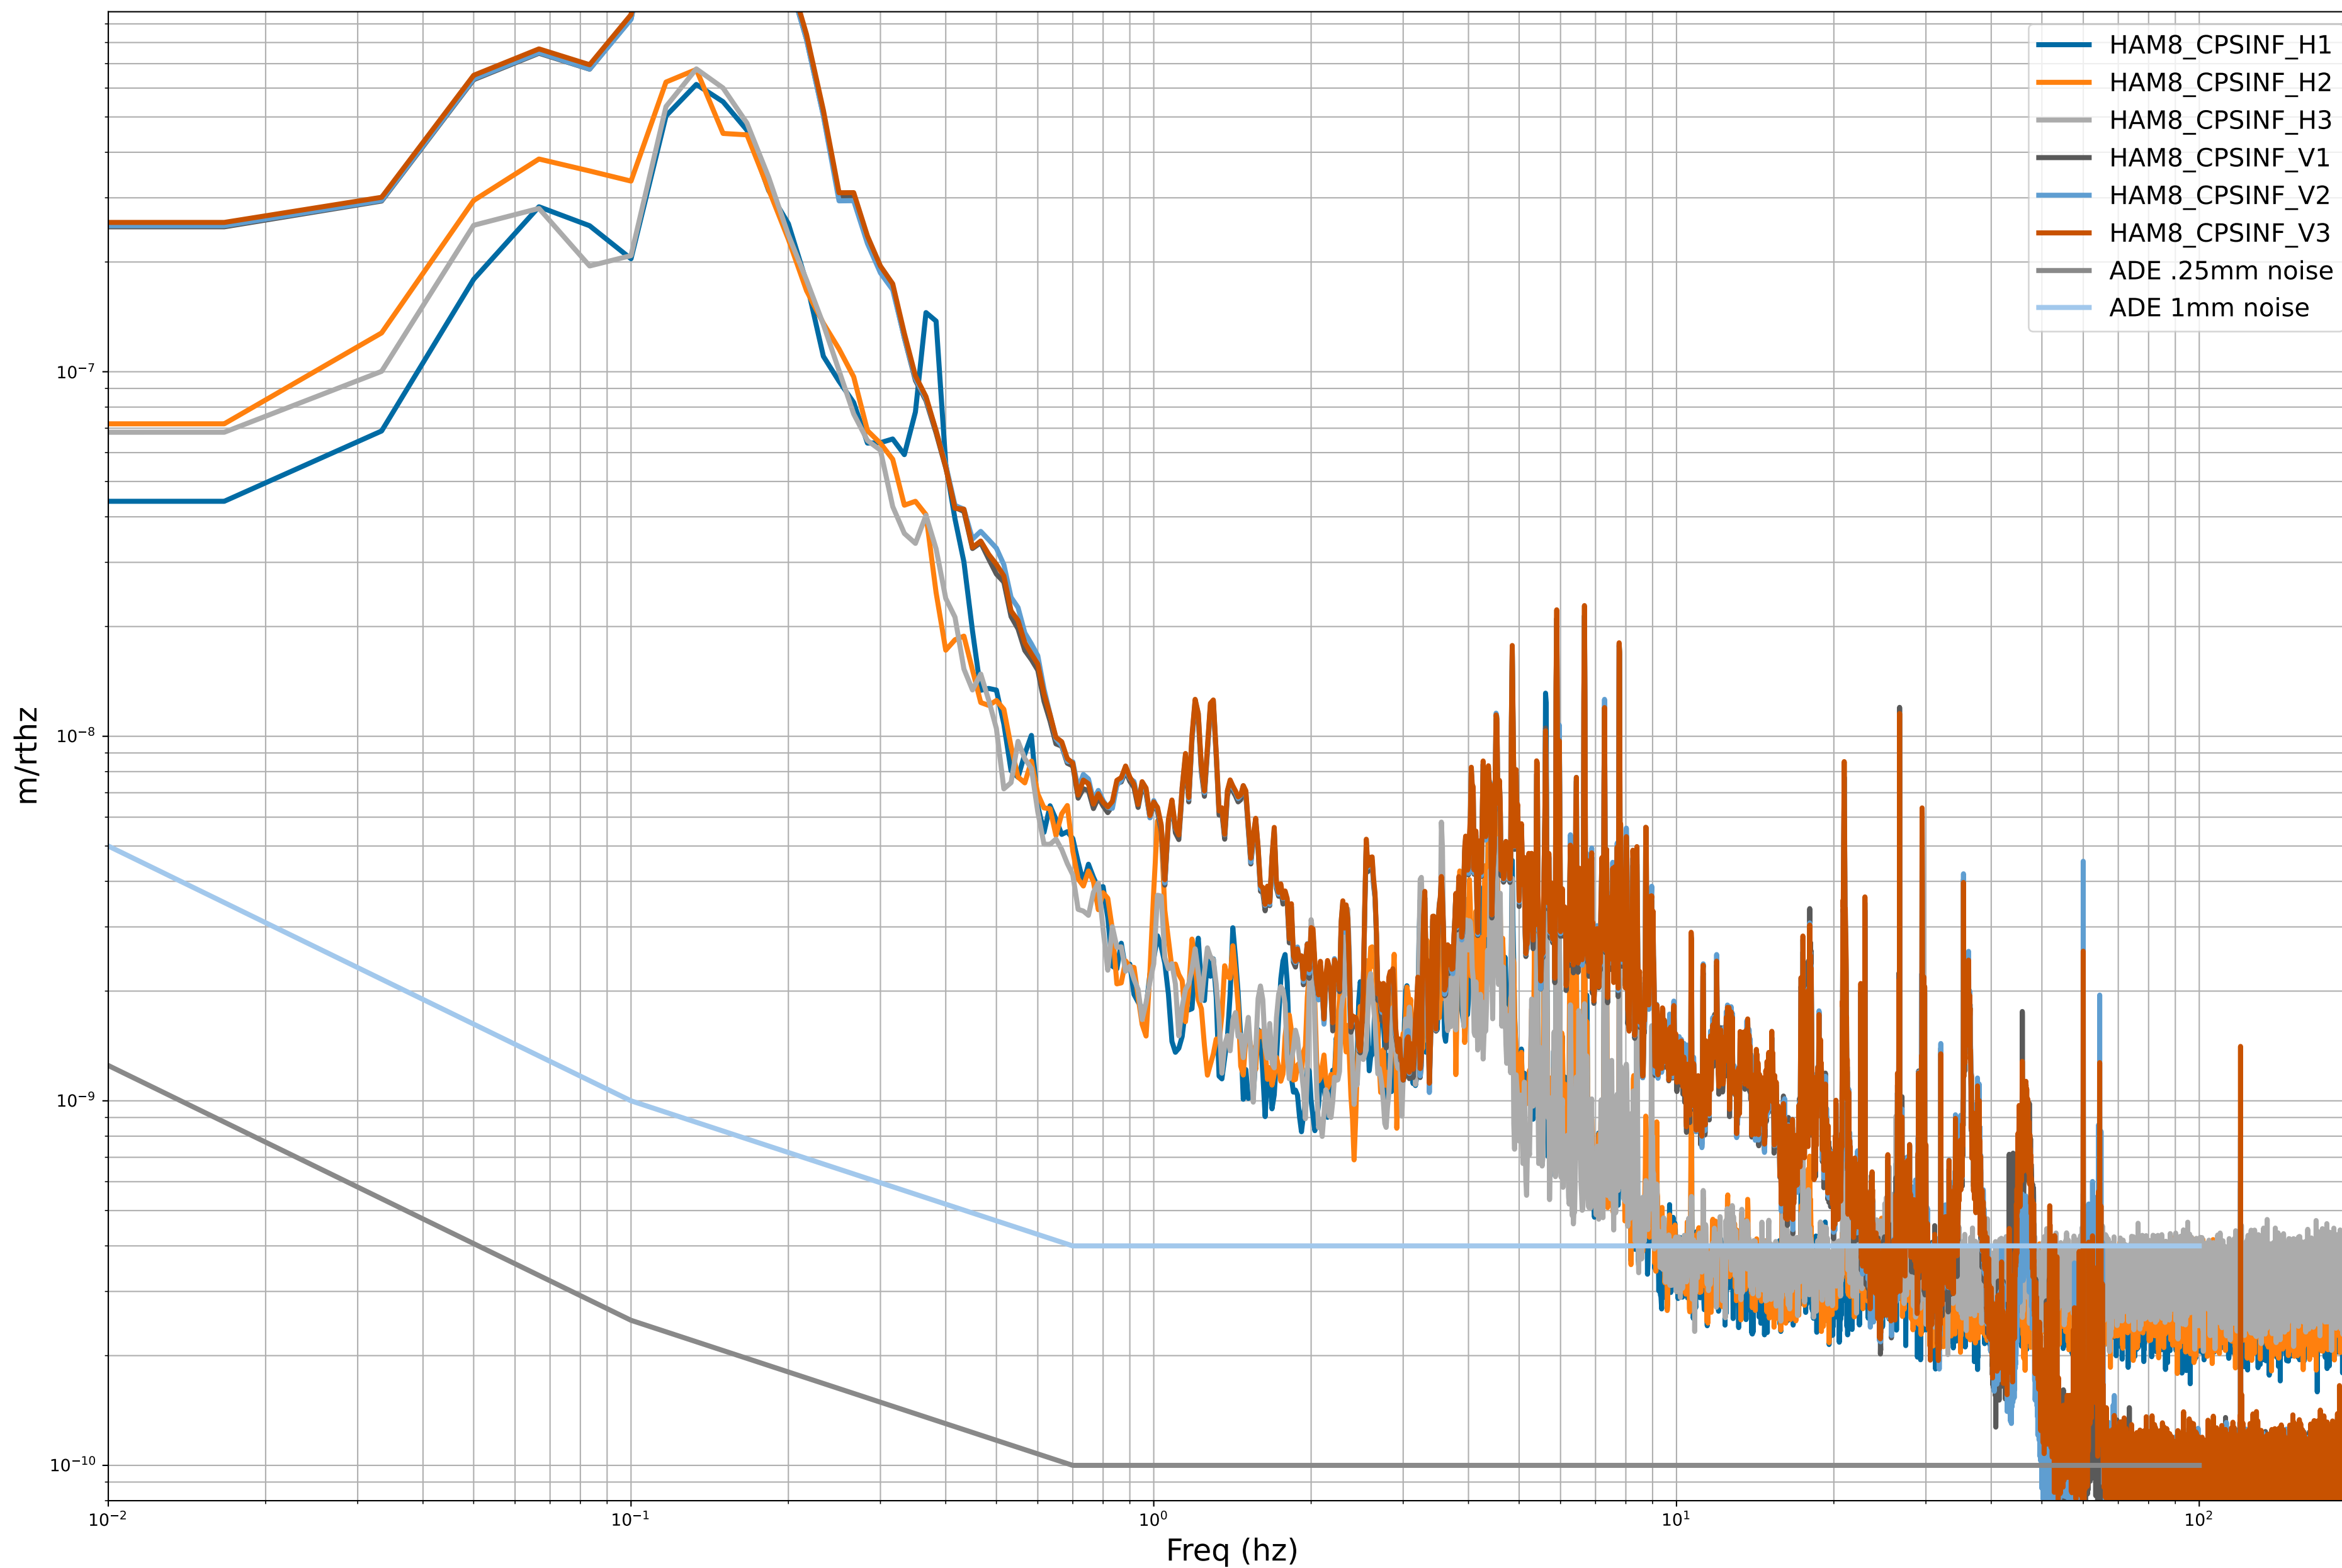

HAM8 CPS Spectra 1396864800 to 1396865400

calibration only >10hz