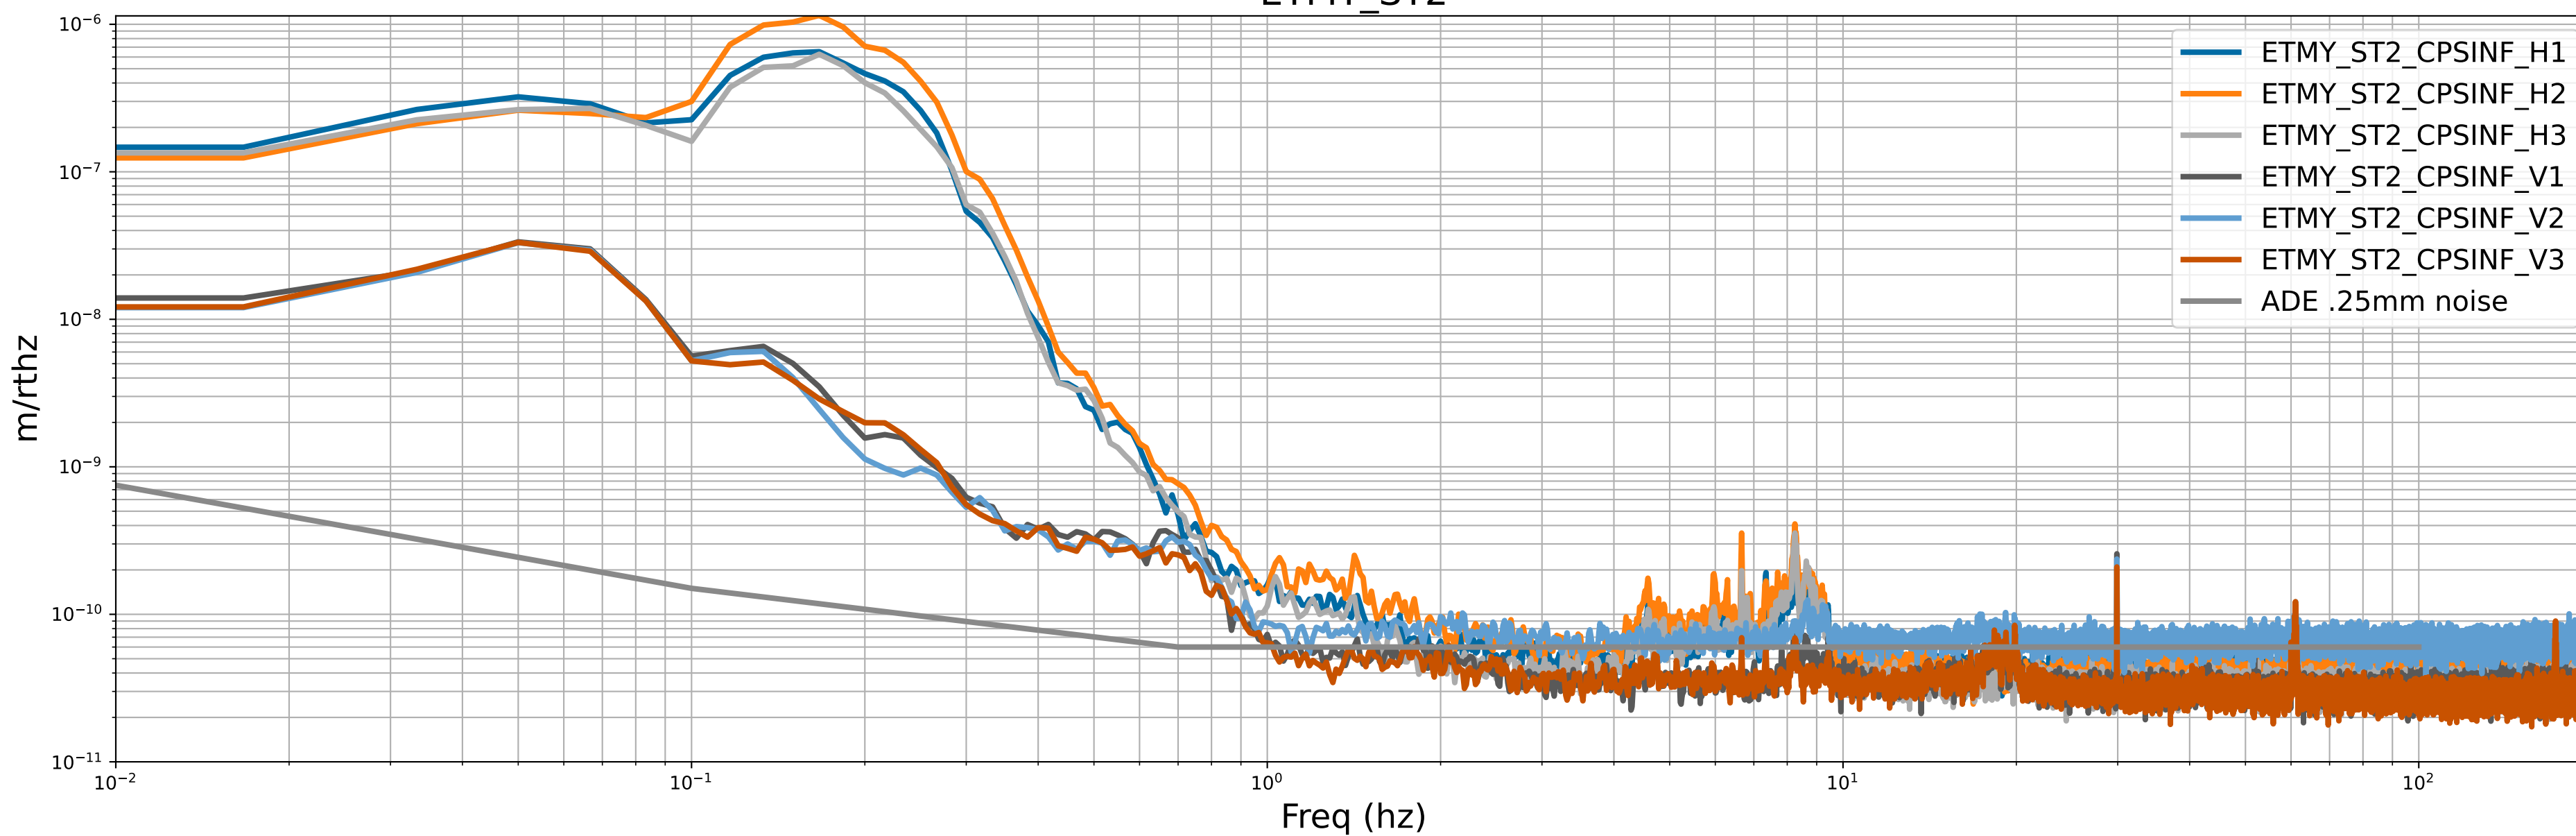

ETMY_ST2

calibration only >10hz