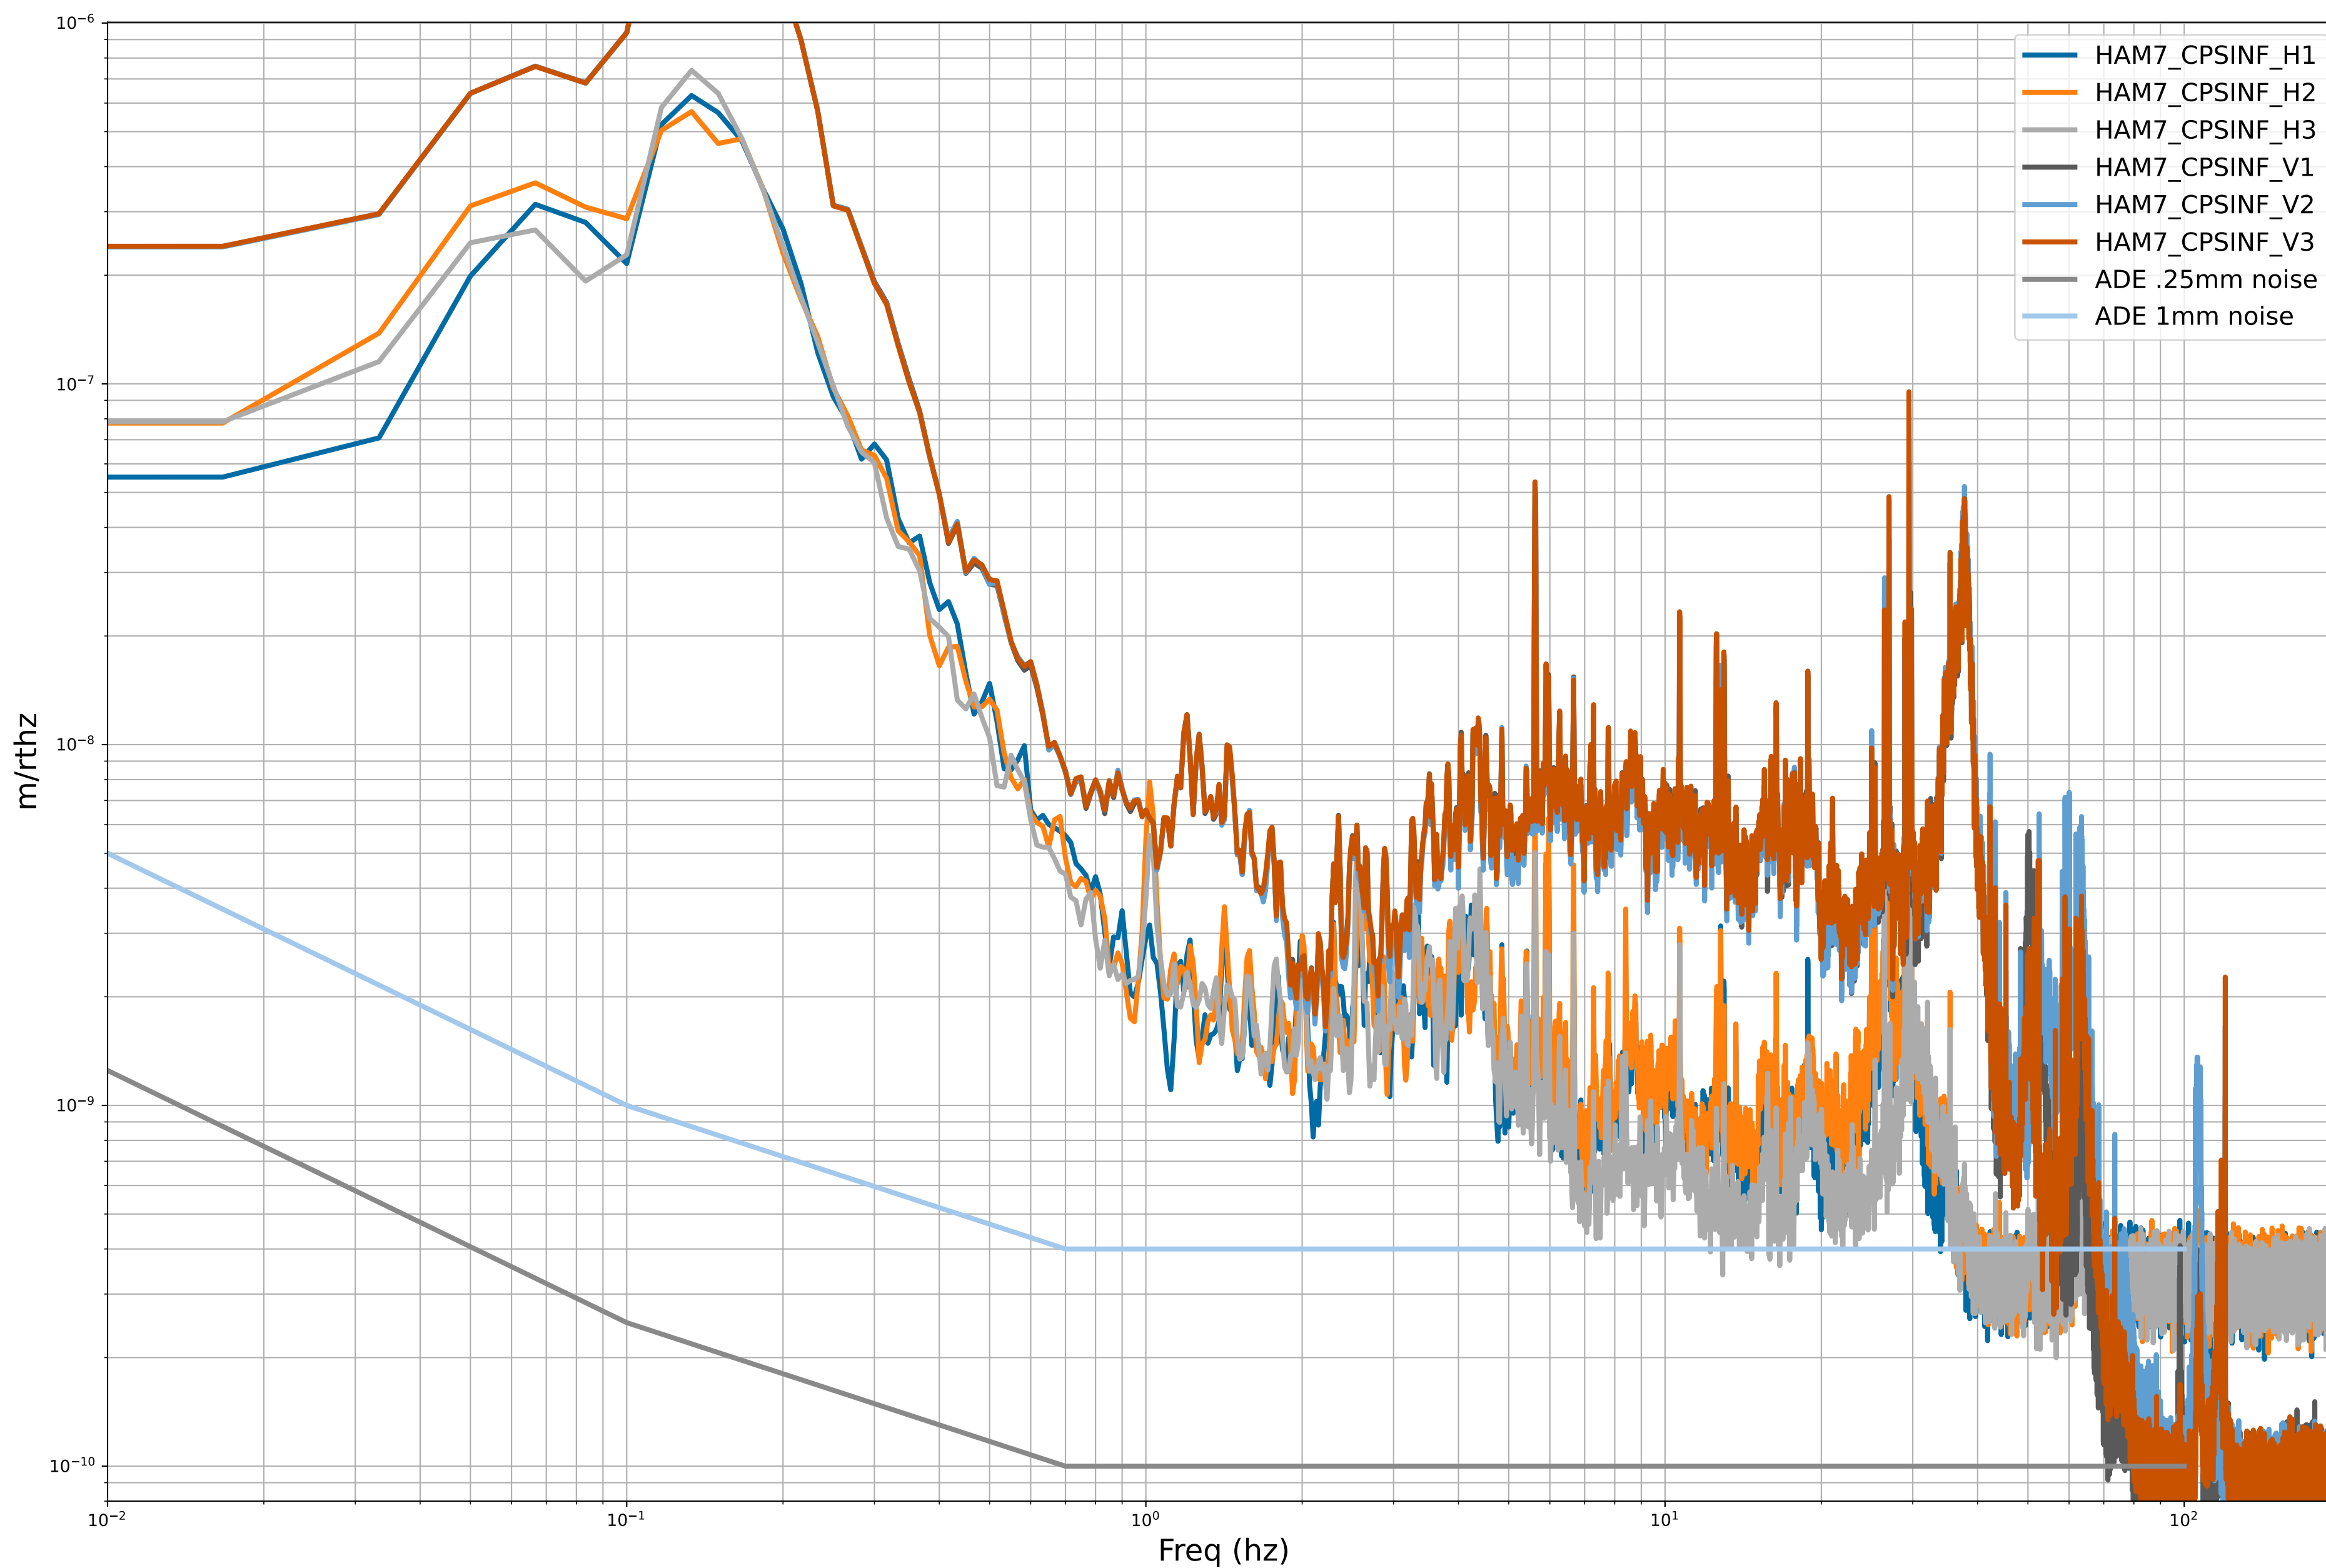

HAM7 CPS Spectra 1396864800 to 1396865400

calibration only >10hz