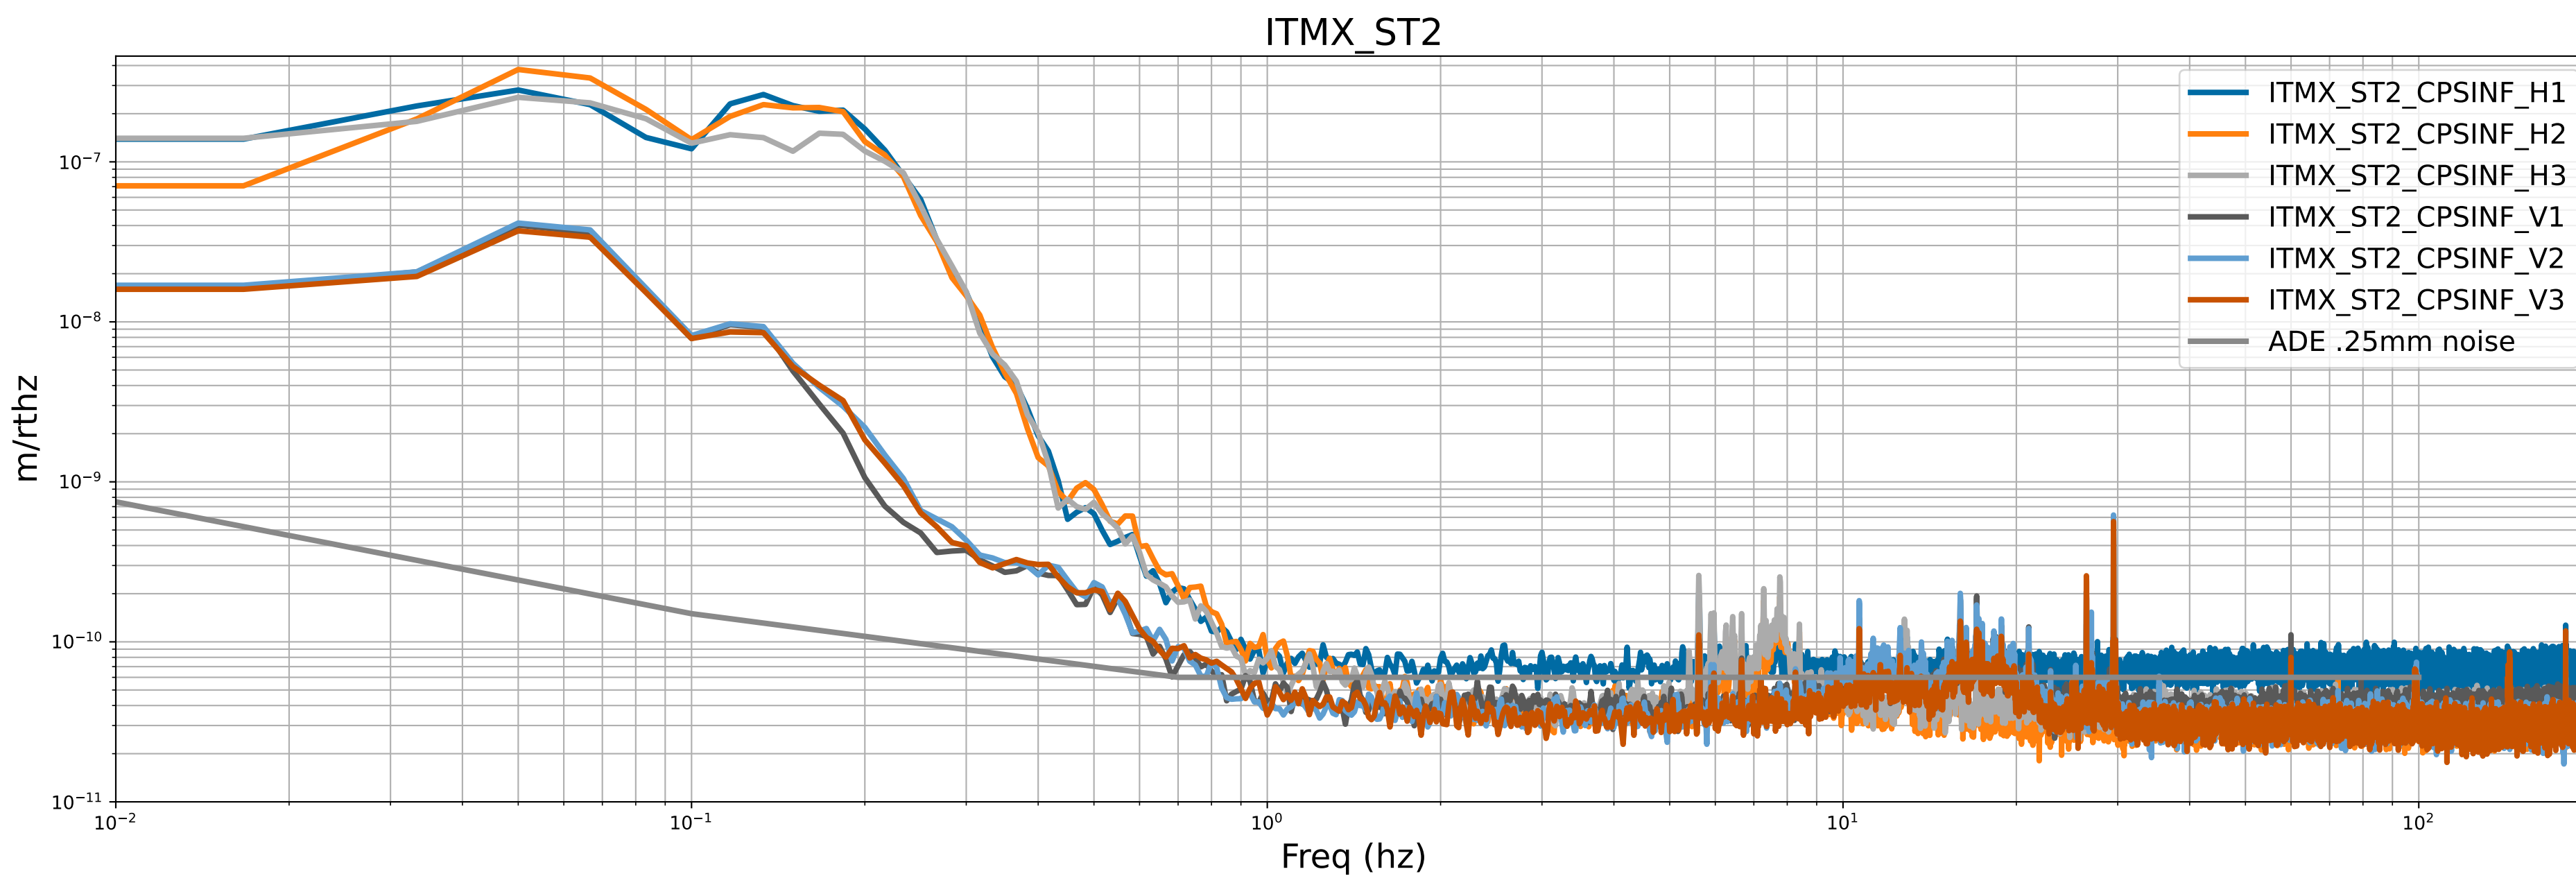

CPS Spectra 1396864800 to 1396865400

calibration only >10hz