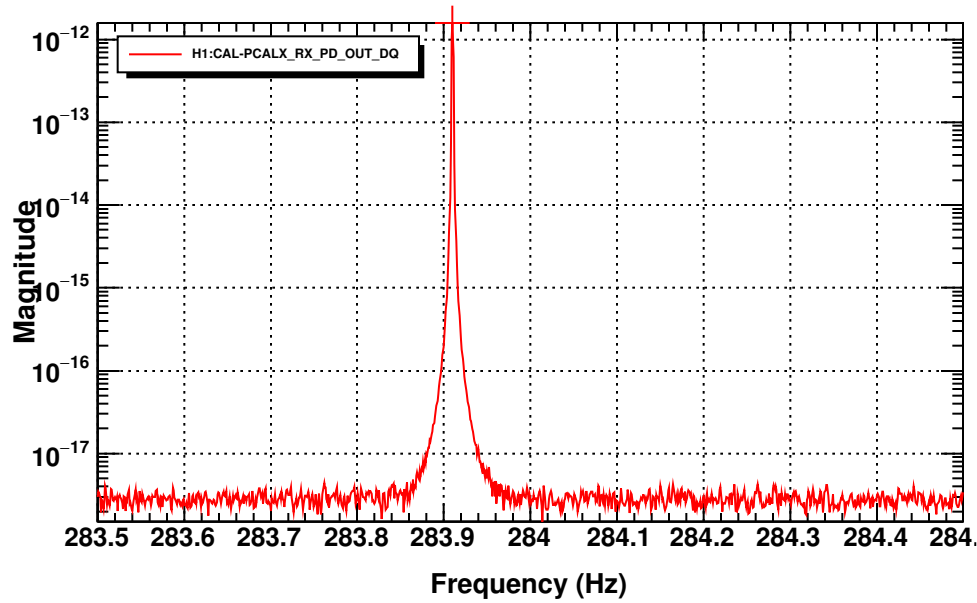

Power spectrum

T0=02/04/2024 00:00:00

Avg=10

BW=0.0014648

Power spectrum

T0=02/04/2024 00:00:00

Avg=10

BW=0.0014648