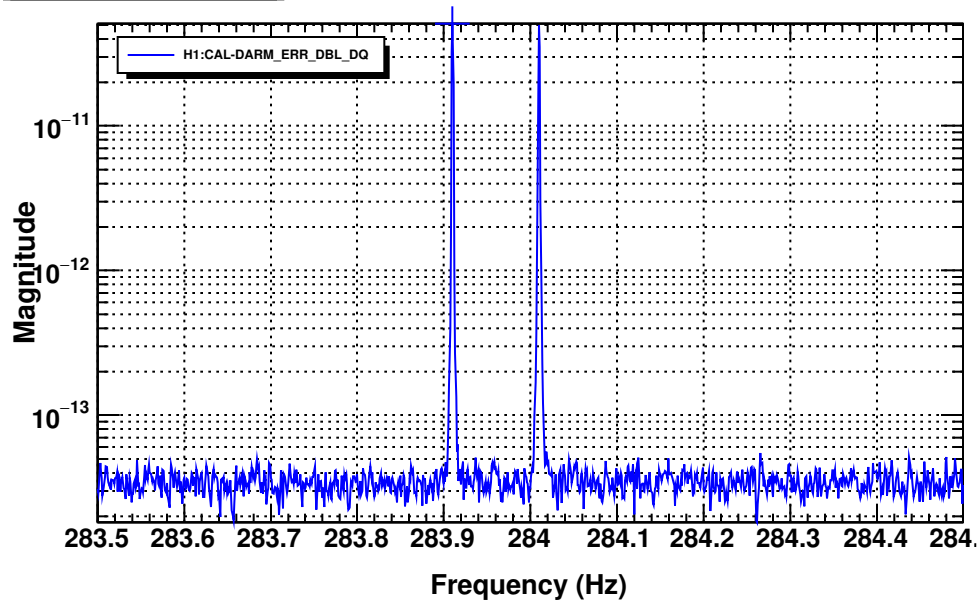

Power spectrum

T0=02/04/2024 00:00:00

Avg=10

BW=0.0014648

Power spectrum

T0=02/04/2024 00:00:00

Avg=10

BW=0.0014648