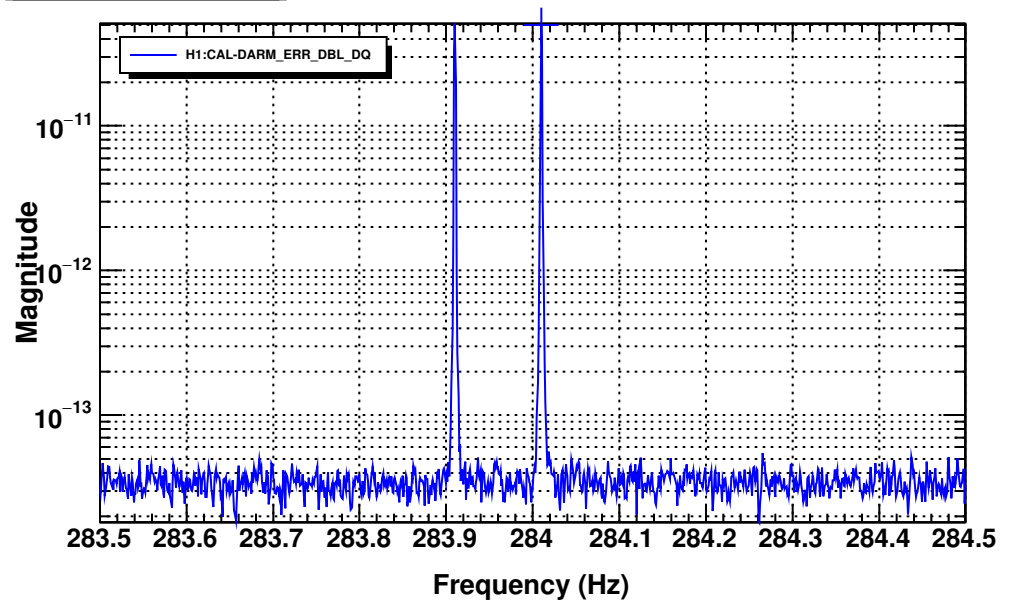

Power spectrum

T0=02/04/2024 00:00:00

Avg=10

BW=0.0014648

Power spectrum

T0=02/04/2024 00:00:00

Avg=10

BW=0.0014648