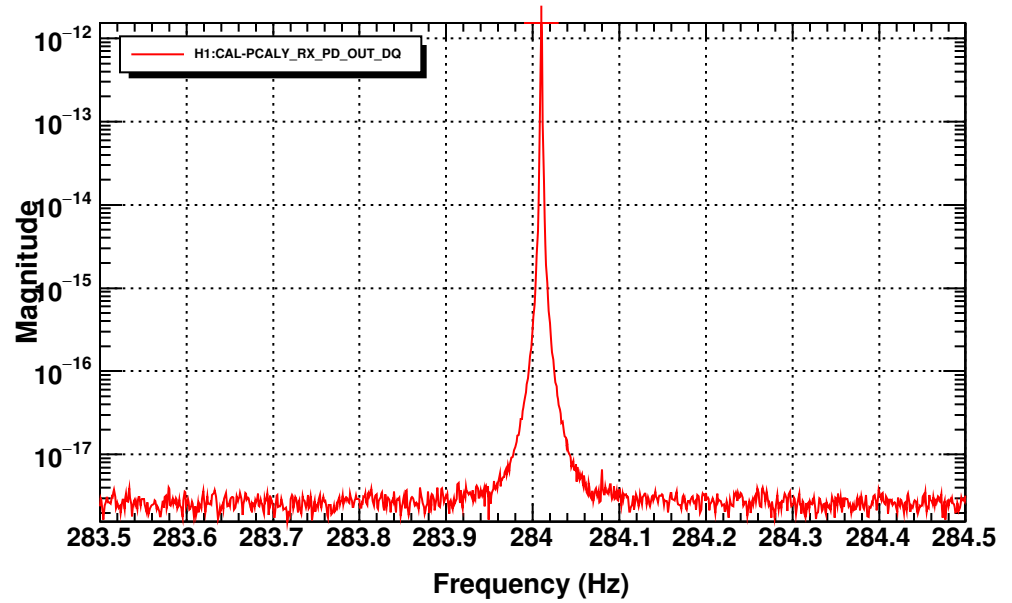

Power spectrum

T0=02/04/2024 00:00:00

Avg=10

BW=0.0014648

Power spectrum

T0=02/04/2024 00:00:00

Avg=10

BW=0.0014648