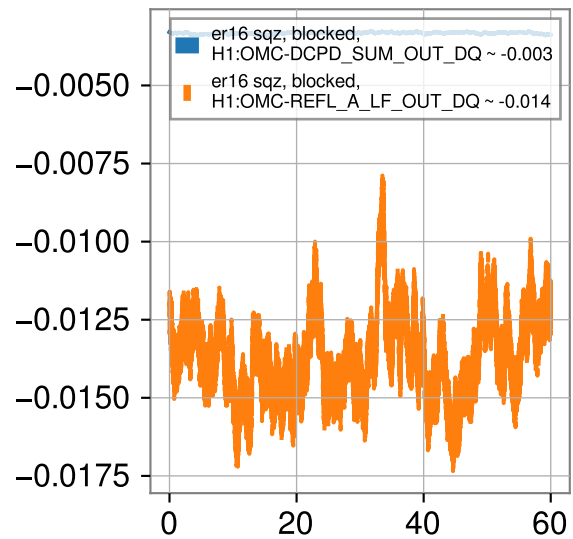

er16 sqz, 2024April09, OMC refl & trans

locked

unlocked

modescan

blocked

Time, seconds from t0 = 2024-04-09 18:52:30 UTC