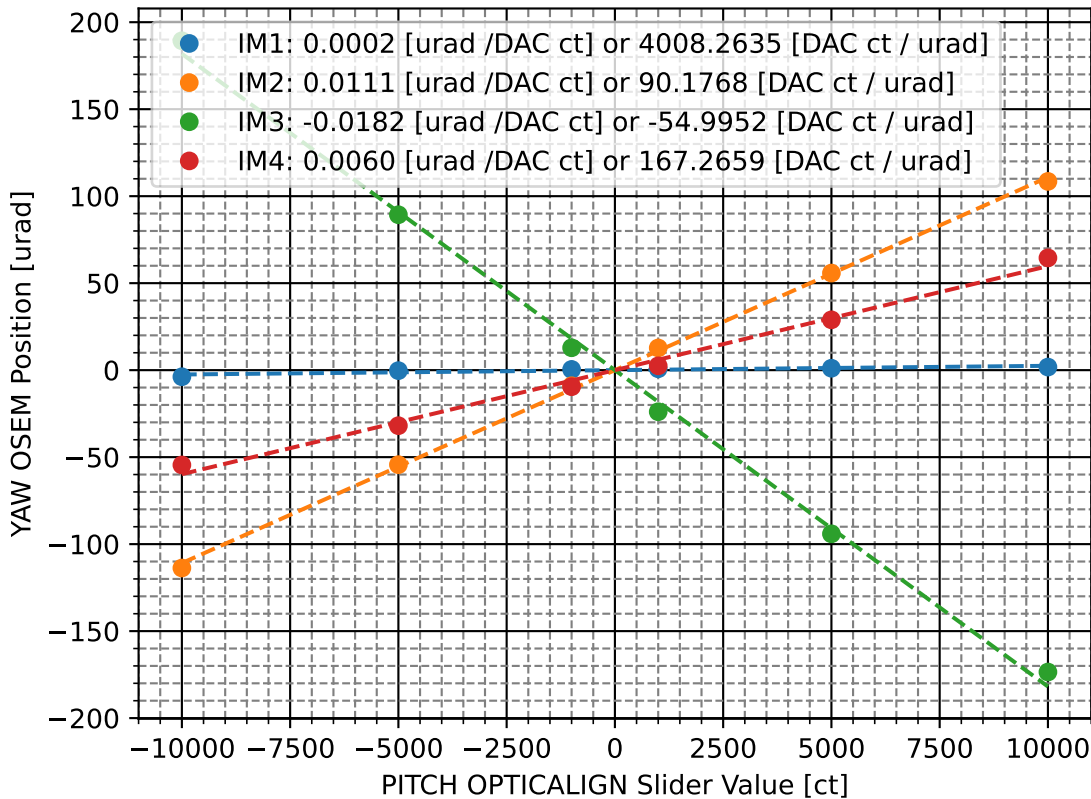

OPTICALIGN Slider Calibration Gains :: PITCH

Absolute Angle Reference :: OSEMS

OPTICALIGN Slider Calibration Gains :: YAW

Absolute Angle Reference :: OSEMS

OPTICALIGN Slider Cross Coupling :: YAW OSEM Response to PITCH Slider Absolute Angle Reference :: OSEMS

OPTICALIGN Slider Cross Coupling :: PITCH OSEM Response to YAW Slider Absolute Angle Reference :: OSEMS