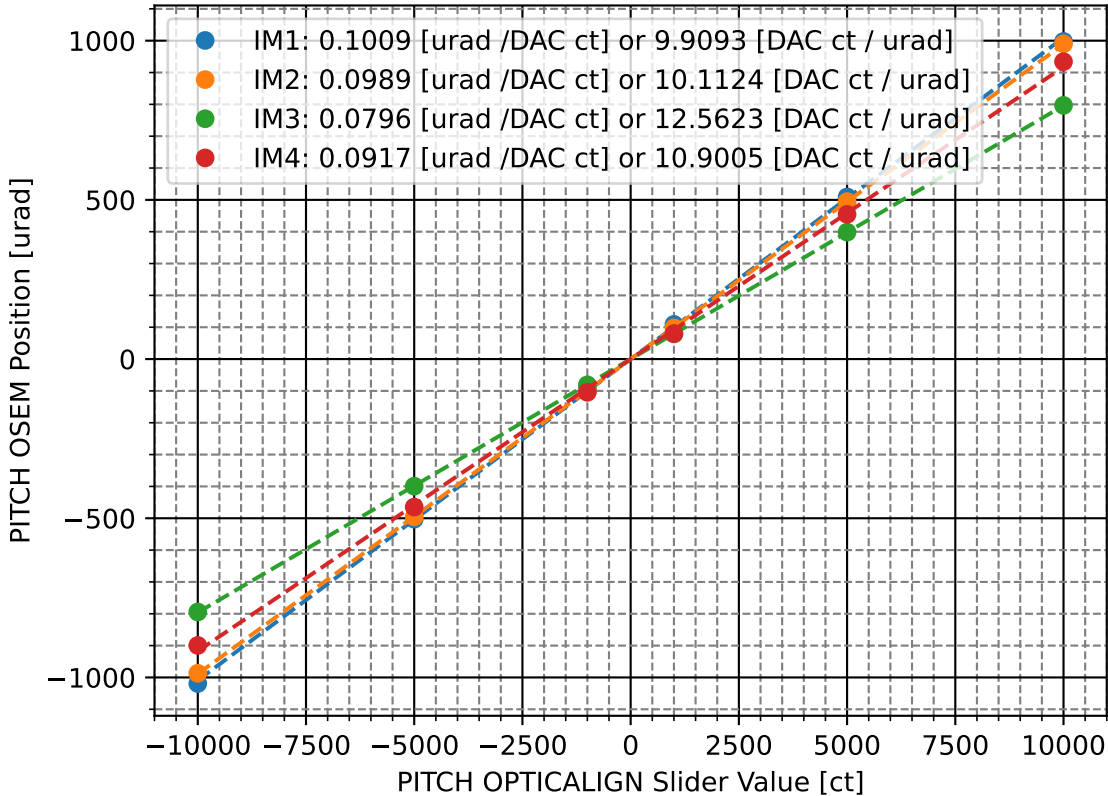

OPTICALIGN Slider Calibration Gains :: PITCH

Absolute Angle Reference :: OSEMS

OPTICALIGN Slider Calibration Gains :: YAW

Absolute Angle Reference :: OSEMS

OPTICALIGN Slider Cross Coupling :: YAW OSEM Response to PITCH Slider Absolute Angle Reference :: OSEMS

OPTICALIGN Slider Cross Coupling :: PITCH OSEM Response to YAW Slider Absolute Angle Reference :: OSEMS