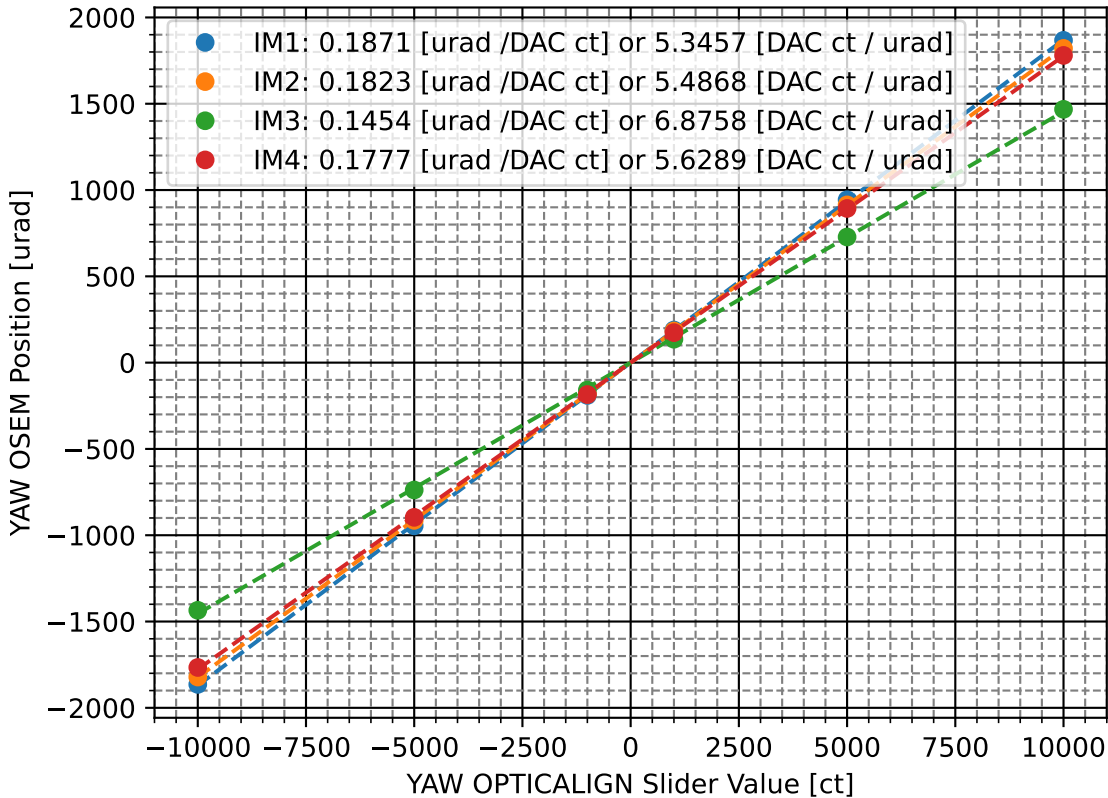

OPTICALIGN Slider Calibration Gains :: PITCH

Absolute Angle Reference :: OSEMS

OPTICALIGN Slider Calibration Gains :: YAW

Absolute Angle Reference :: OSEMS

OPTICALIGN Slider Cross Coupling :: YAW OSEM Response to PITCH Slider Absolute Angle Reference :: OSEMS

OPTICALIGN Slider Cross Coupling :: PITCH OSEM Response to YAW Slider Absolute Angle Reference :: OSEMS