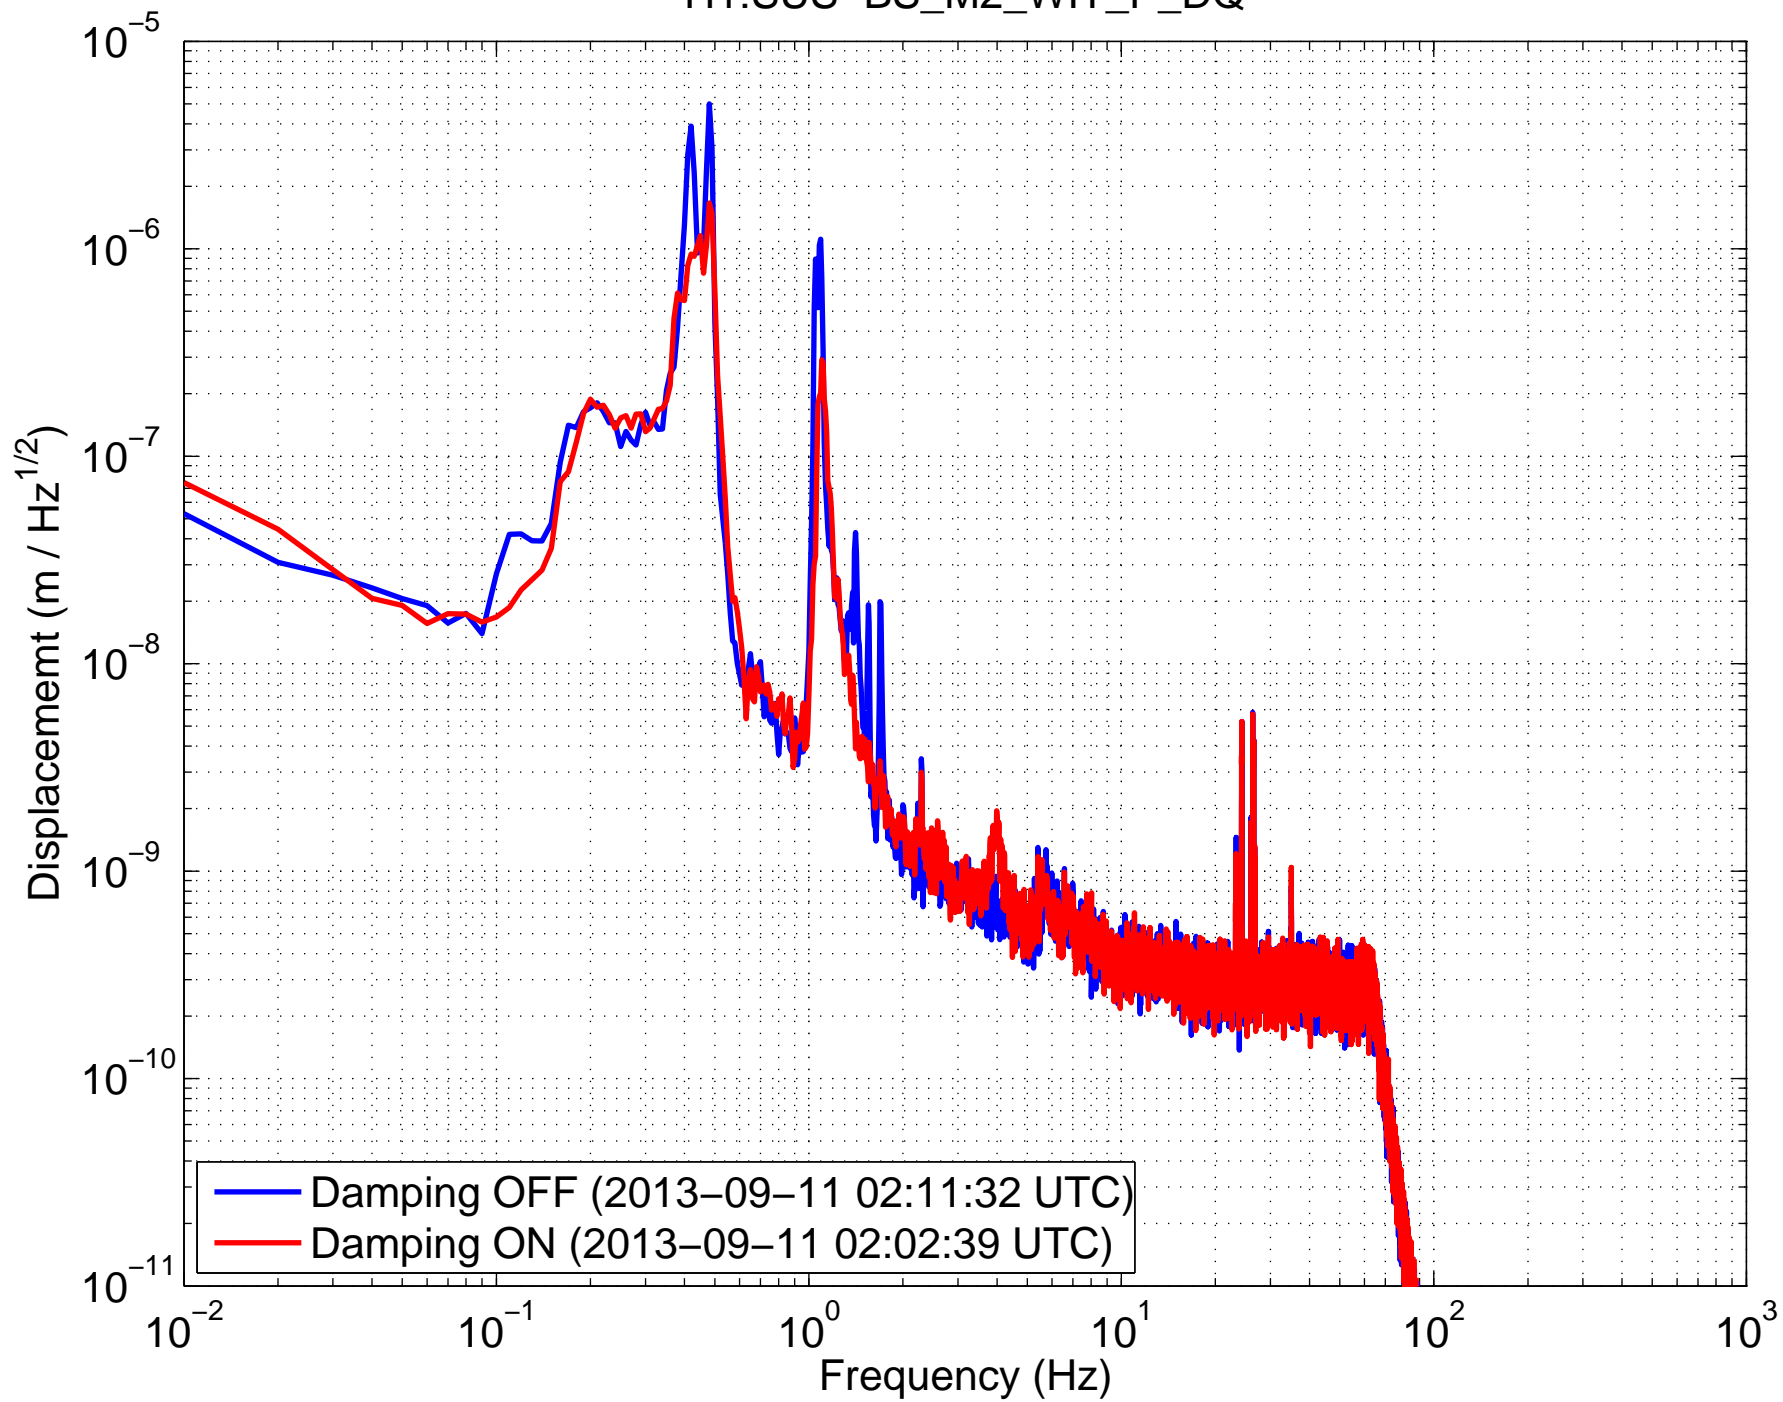

H1SUSBS (BSFM) Amplitude Spectral Density
H1:SUS-BS_M2_OSEMINF_UR_OUT_DQ

H1SUSBS (BSFM) Amplitude Spectral Density
H1:SUS-BS_M2_WIT_L_DQ

H1SUSBS (BSFM) Amplitude Spectral Density

H1:SUS-BS_M2_WIT_P_DQ

H1SUSBS (BSFM) Amplitude Spectral Density