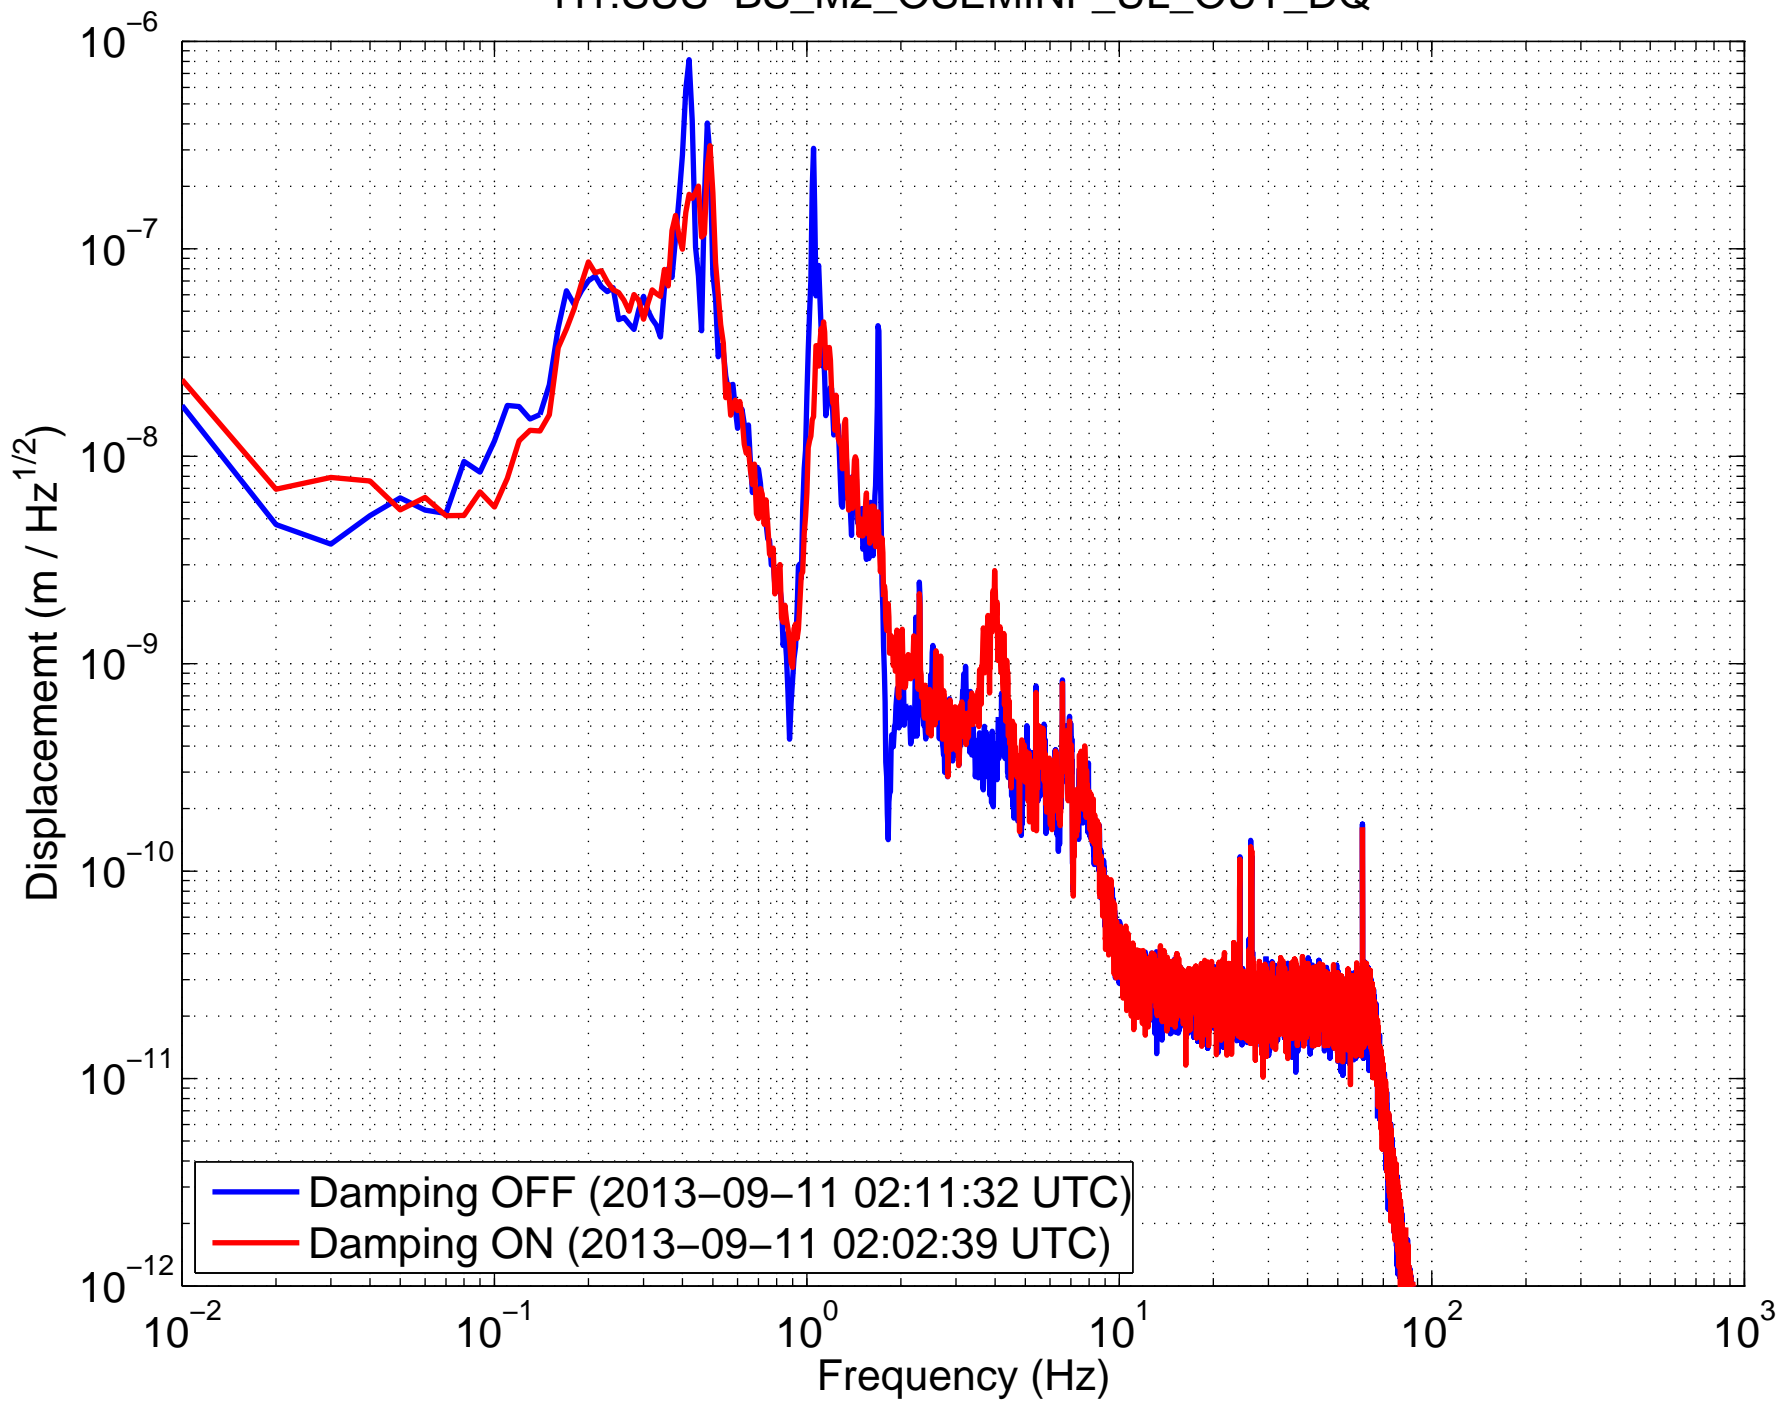

H1SUSBS (BSFM) Amplitude Spectral Density
H1:SUS-BS_M2_OSEMINF_LL_OUT_DQ

H1SUSBS (BSFM) Amplitude Spectral Density
H1:SUS-BS_M2_OSEMINF_LR_OUT_DQ

H1SUSBS (BSFM) Amplitude Spectral Density
H1:SUS-BS_M2_OSEMINF_UL_OUT_DQ

H1SUSBS (BSFM) Amplitude Spectral Density
H1:SUS-BS_M2_OSEMINF_UR_OUT_DQ

H1SUSBS (BSFM) Amplitude Spectral Density
H1:SUS-BS_M2_WIT_L_DQ

H1SUSBS (BSFM) Amplitude Spectral Density

H1:SUS-BS_M2_WIT_P_DQ

H1SUSBS (BSFM) Amplitude Spectral Density