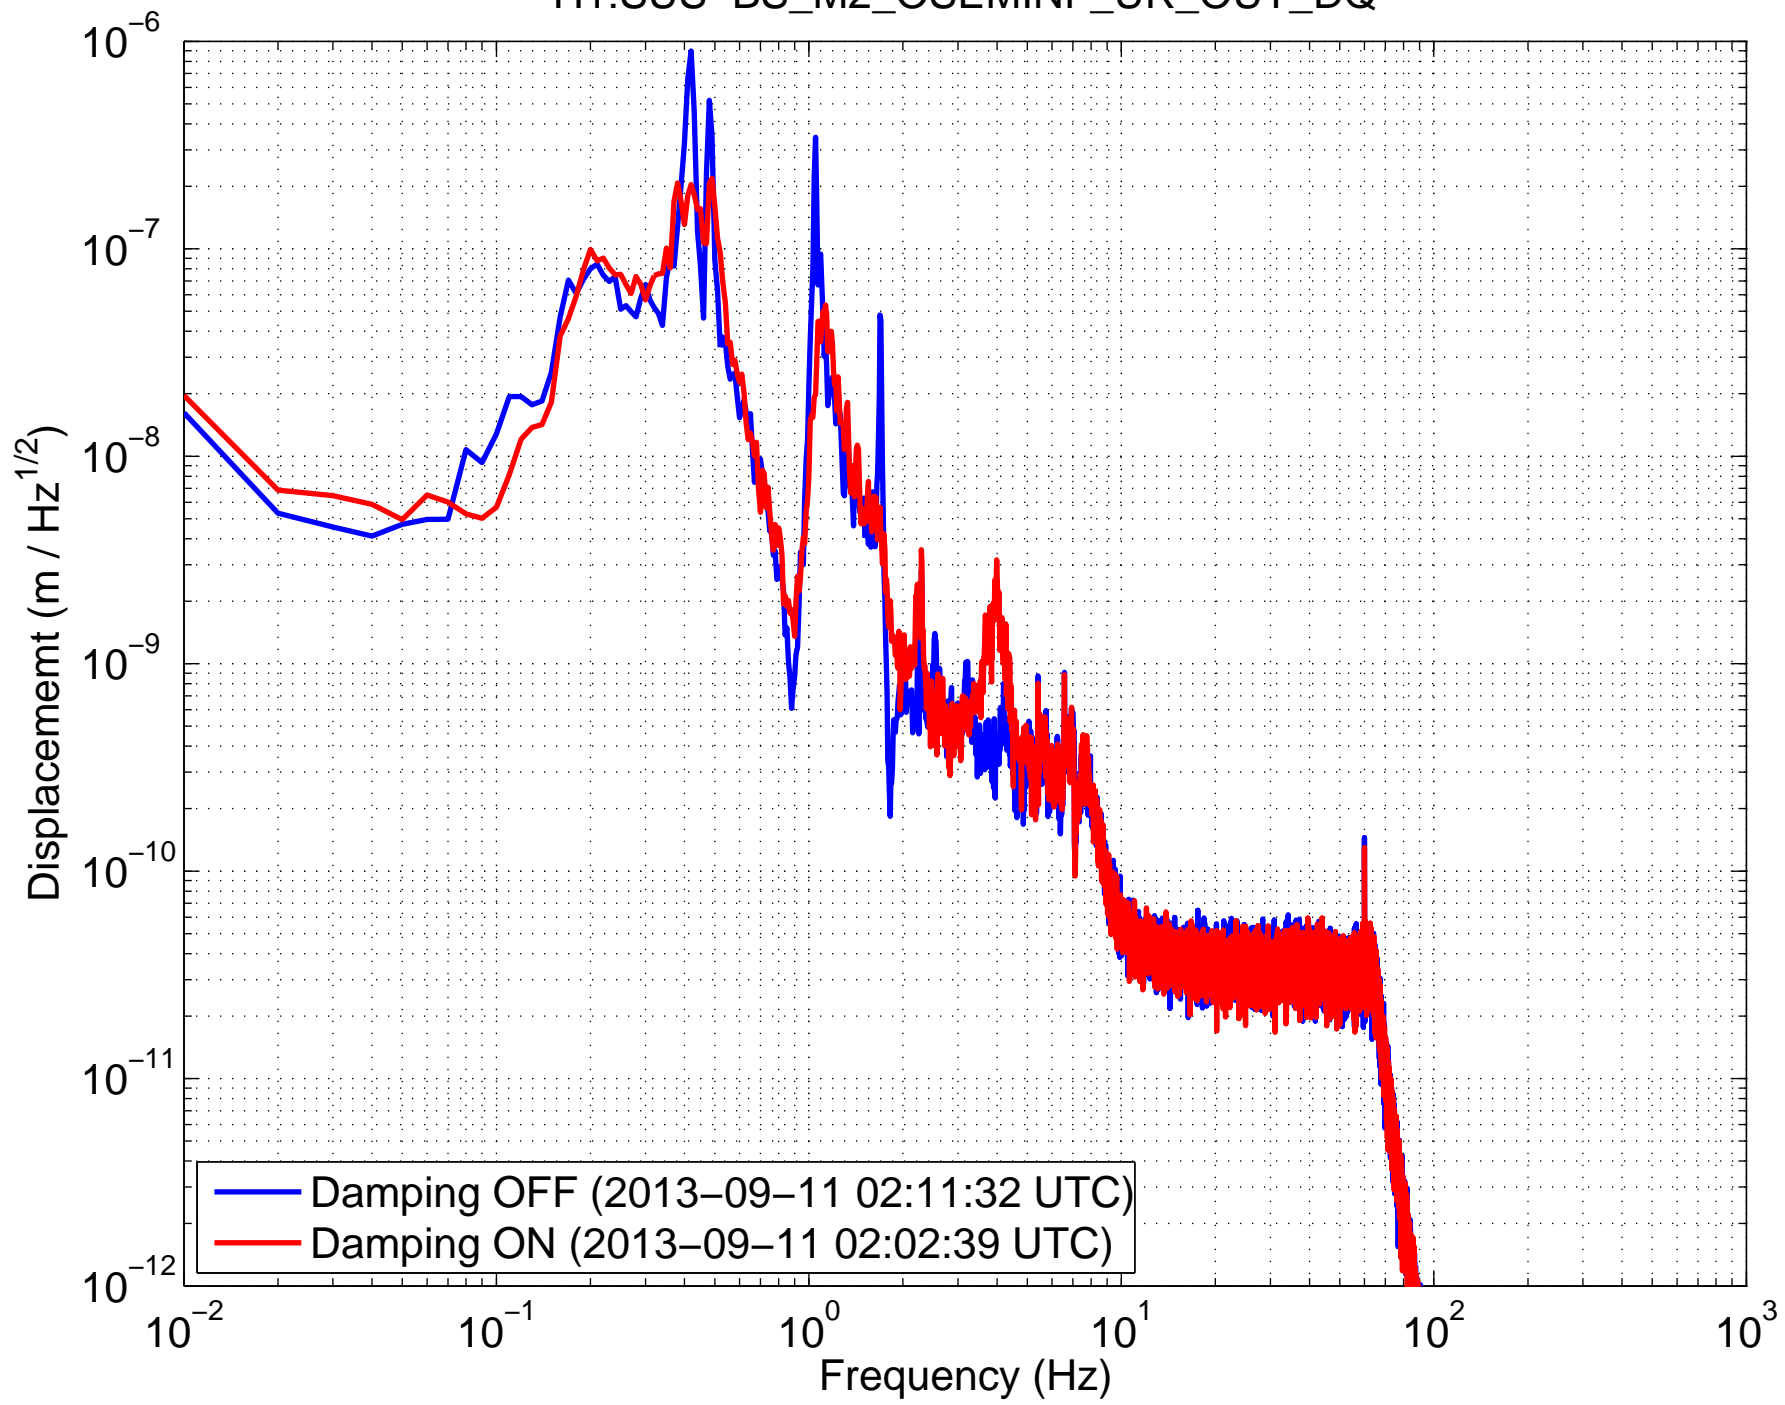

H1SUSBS (BSFM) Amplitude Spectral Density
H1:SUS-BS_M2_OSEMINF_LL_OUT_DQ

H1SUSBS (BSFM) Amplitude Spectral Density
H1:SUS-BS_M2_OSEMINF_LR_OUT_DQ

H1SUSBS (BSFM) Amplitude Spectral Density
H1:SUS-BS_M2_OSEMINF_UL_OUT_DQ

H1SUSBS (BSFM) Amplitude Spectral Density
H1:SUS-BS_M2_OSEMINF_UR_OUT_DQ

H1SUSBS (BSFM) Amplitude Spectral Density
H1:SUS-BS_M2_WIT_L_DQ

H1SUSBS (BSFM) Amplitude Spectral Density

H1:SUS-BS_M2_WIT_P_DQ

H1SUSBS (BSFM) Amplitude Spectral Density