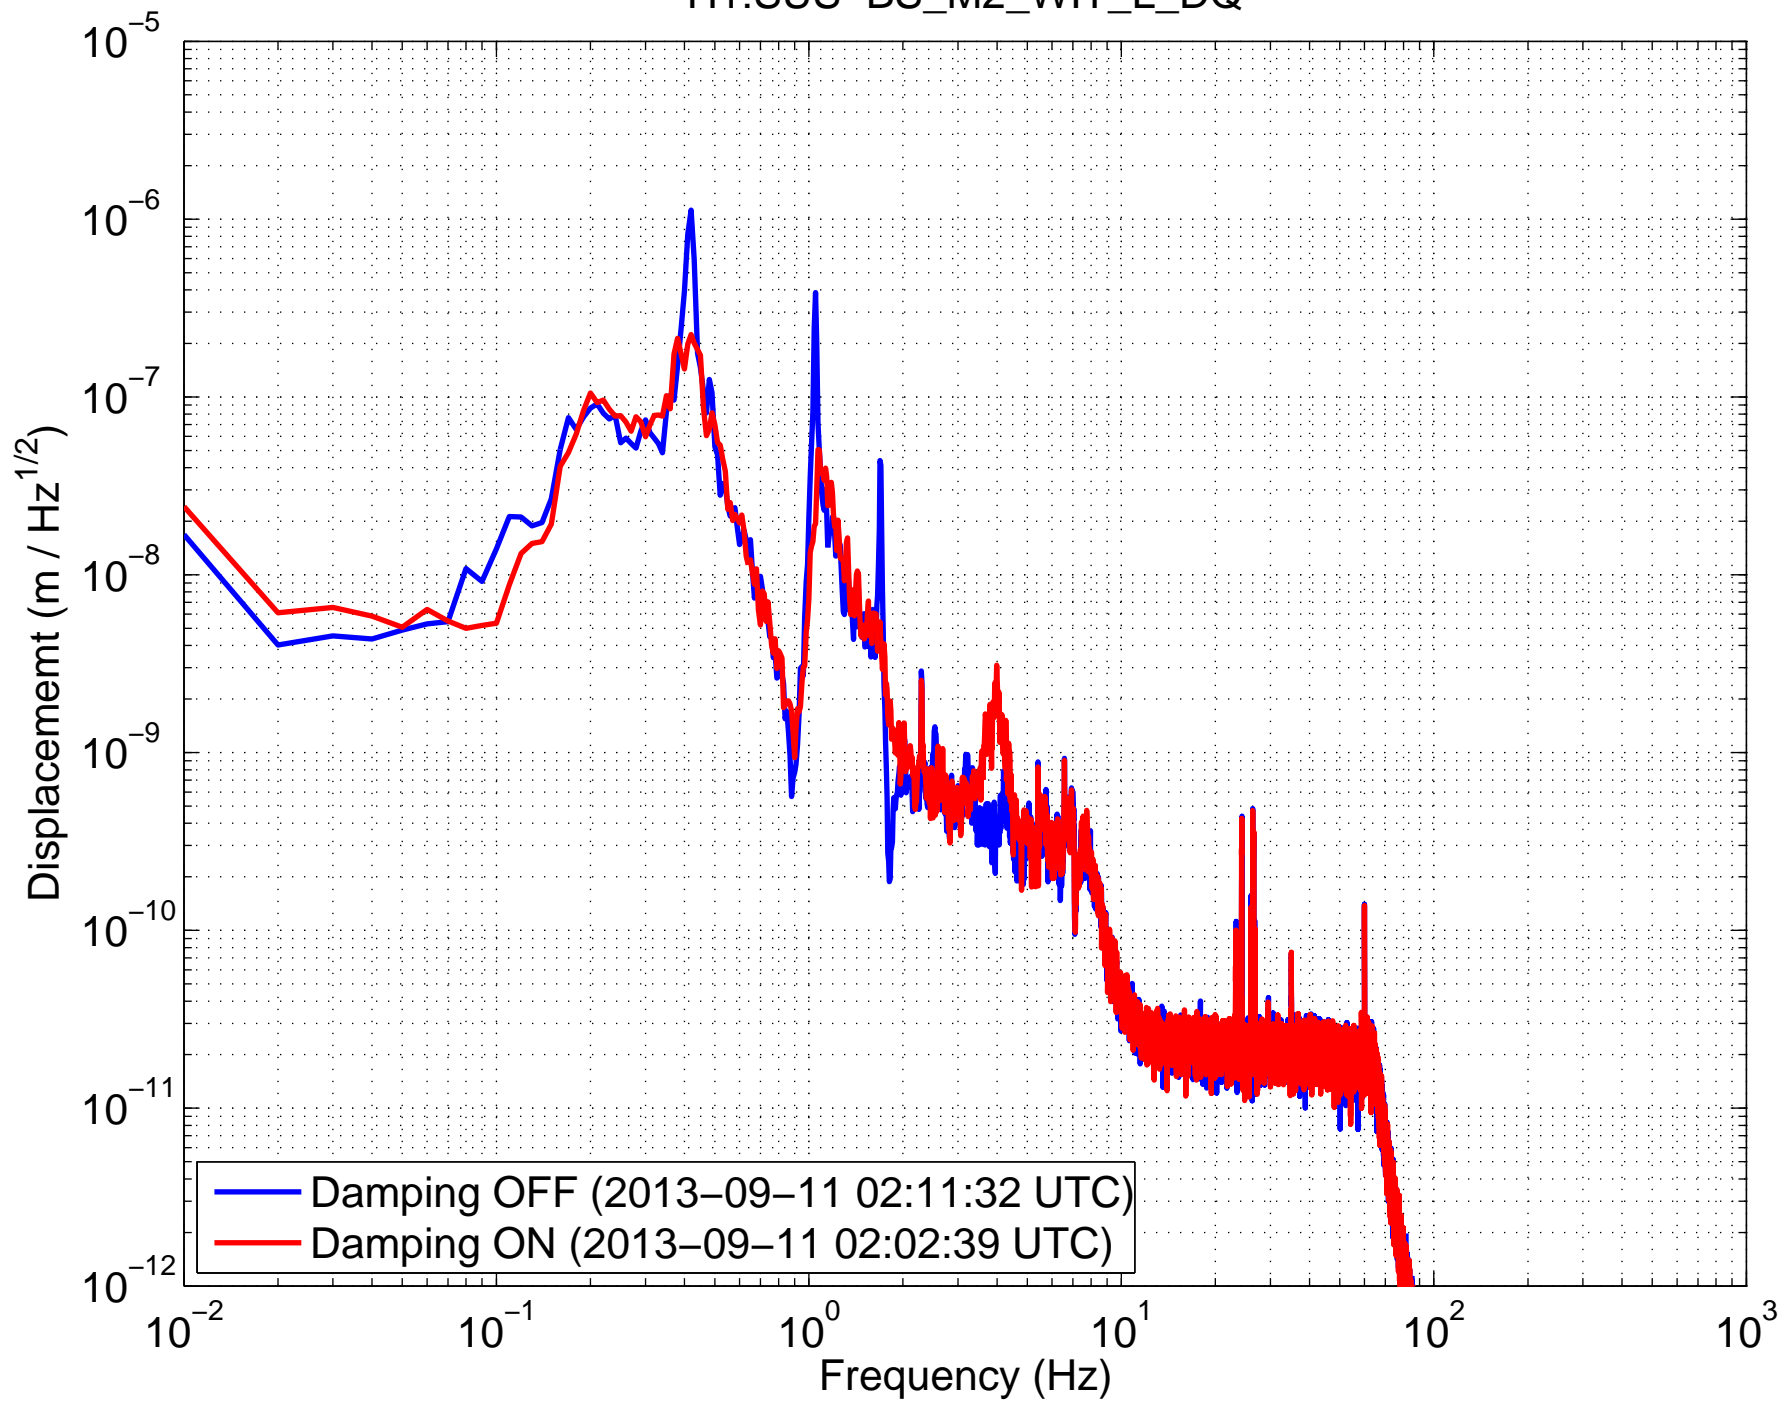

H1SUSBS (BSFM) Amplitude Spectral Density
H1:SUS-BS_M2_OSEMINF_LL_OUT_DQ

H1SUSBS (BSFM) Amplitude Spectral Density
H1:SUS-BS_M2_OSEMINF_LR_OUT_DQ

H1SUSBS (BSFM) Amplitude Spectral Density
H1:SUS-BS_M2_OSEMINF_UL_OUT_DQ

H1SUSBS (BSFM) Amplitude Spectral Density
H1:SUS-BS_M2_OSEMINF_UR_OUT_DQ

H1SUSBS (BSFM) Amplitude Spectral Density
H1:SUS-BS_M2_WIT_L_DQ

H1SUSBS (BSFM) Amplitude Spectral Density

H1:SUS-BS_M2_WIT_P_DQ

H1SUSBS (BSFM) Amplitude Spectral Density