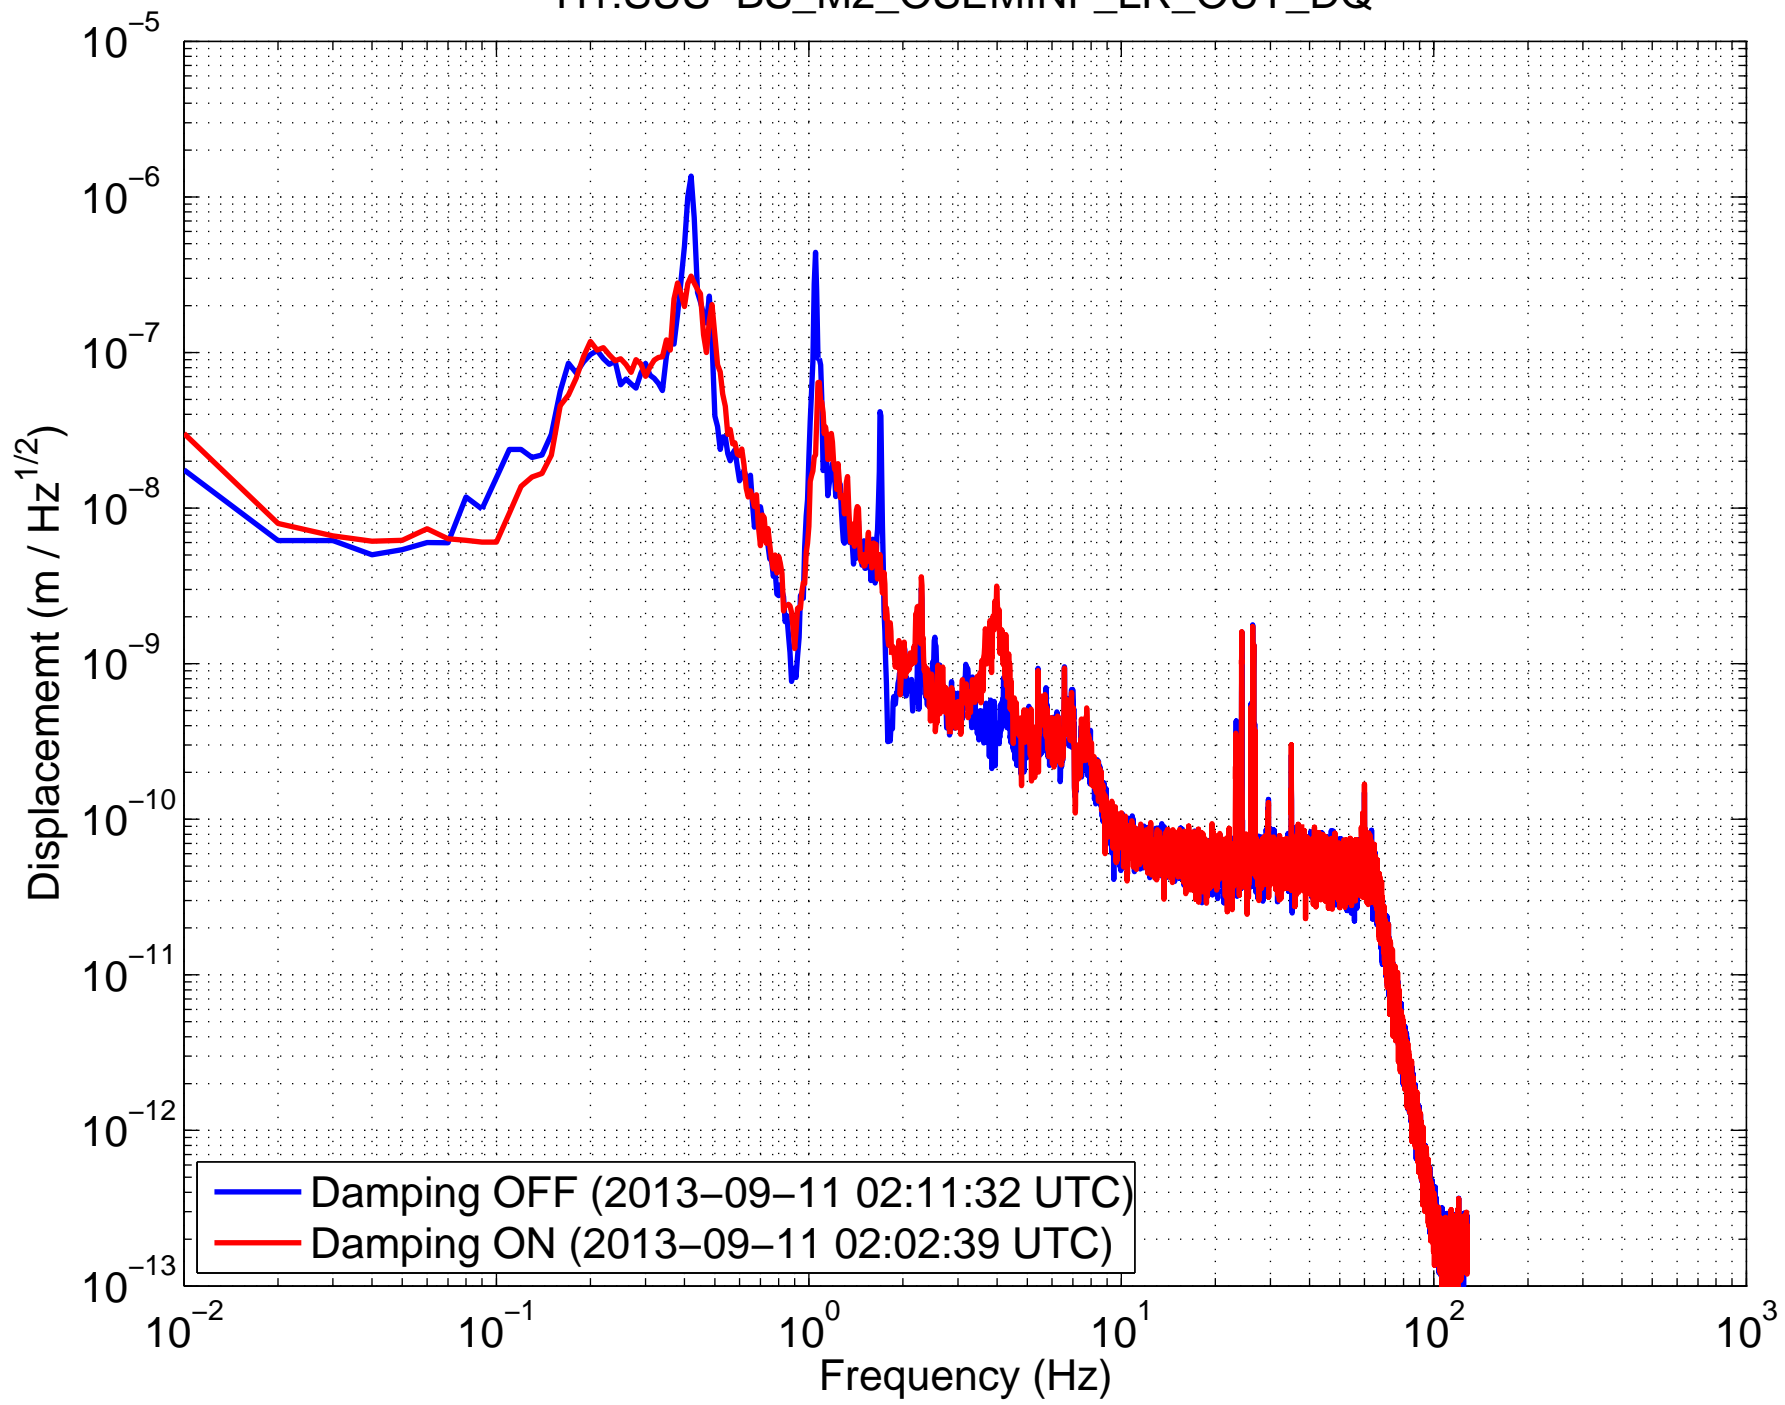

H1SUSBS (BSFM) Amplitude Spectral Density
H1:SUS-BS_M2_OSEMINF_LL_OUT_DQ

H1SUSBS (BSFM) Amplitude Spectral Density
H1:SUS-BS_M2_OSEMINF_LR_OUT_DQ

H1SUSBS (BSFM) Amplitude Spectral Density
H1:SUS-BS_M2_OSEMINF_UL_OUT_DQ

H1SUSBS (BSFM) Amplitude Spectral Density
H1:SUS-BS_M2_OSEMINF_UR_OUT_DQ

H1SUSBS (BSFM) Amplitude Spectral Density
H1:SUS-BS_M2_WIT_L_DQ

H1SUSBS (BSFM) Amplitude Spectral Density

H1:SUS-BS_M2_WIT_P_DQ

H1SUSBS (BSFM) Amplitude Spectral Density