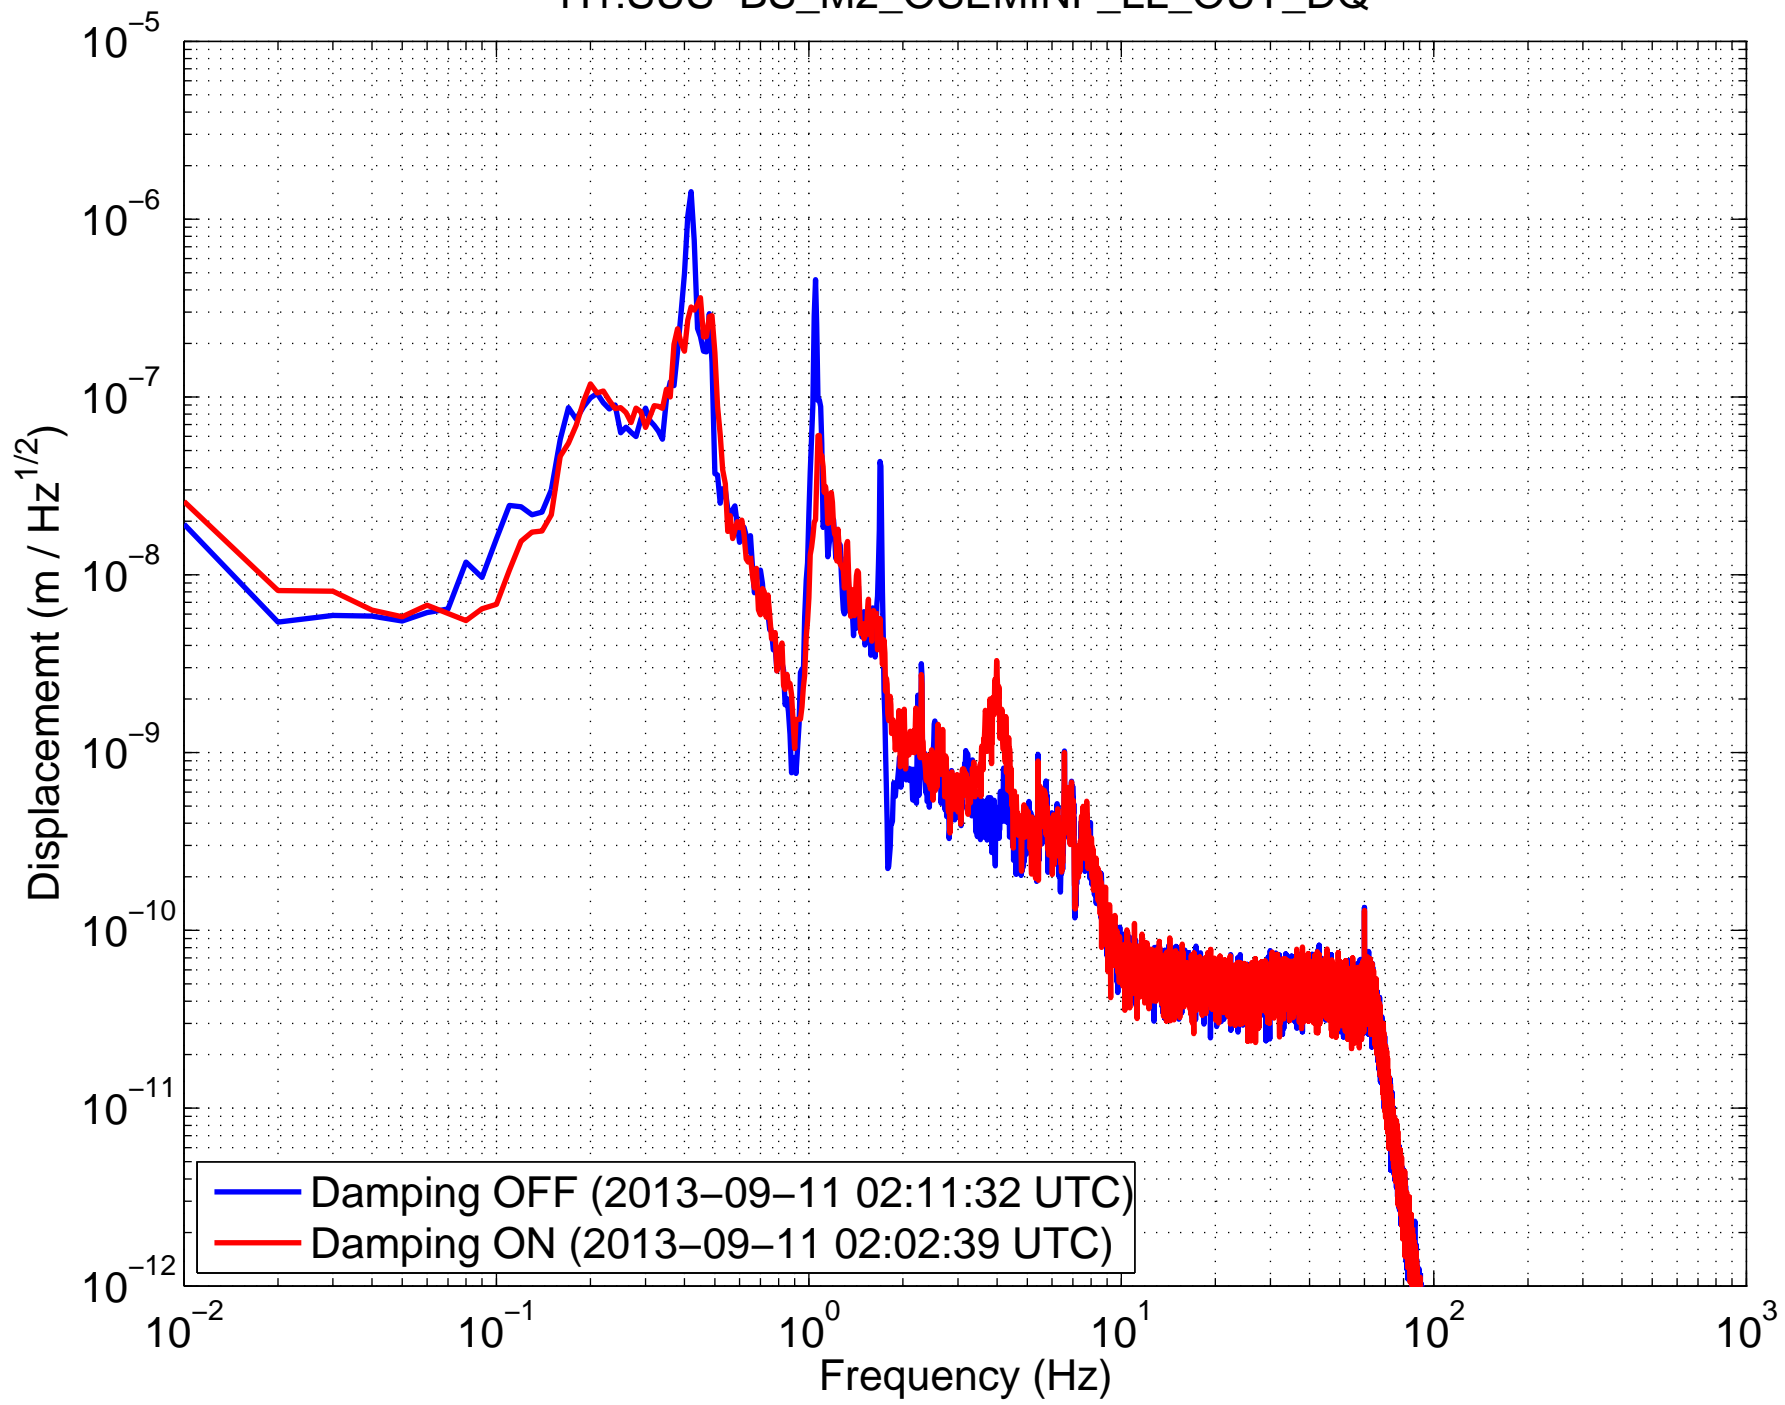

H1SUSBS (BSFM) Amplitude Spectral Density
H1:SUS-BS_M2_OSEMINF_LL_OUT_DQ

H1SUSBS (BSFM) Amplitude Spectral Density
H1:SUS-BS_M2_OSEMINF_LR_OUT_DQ

H1SUSBS (BSFM) Amplitude Spectral Density
H1:SUS-BS_M2_OSEMINF_UL_OUT_DQ

H1SUSBS (BSFM) Amplitude Spectral Density
H1:SUS-BS_M2_OSEMINF_UR_OUT_DQ

H1SUSBS (BSFM) Amplitude Spectral Density
H1:SUS-BS_M2_WIT_L_DQ

H1SUSBS (BSFM) Amplitude Spectral Density

H1:SUS-BS_M2_WIT_P_DQ

H1SUSBS (BSFM) Amplitude Spectral Density