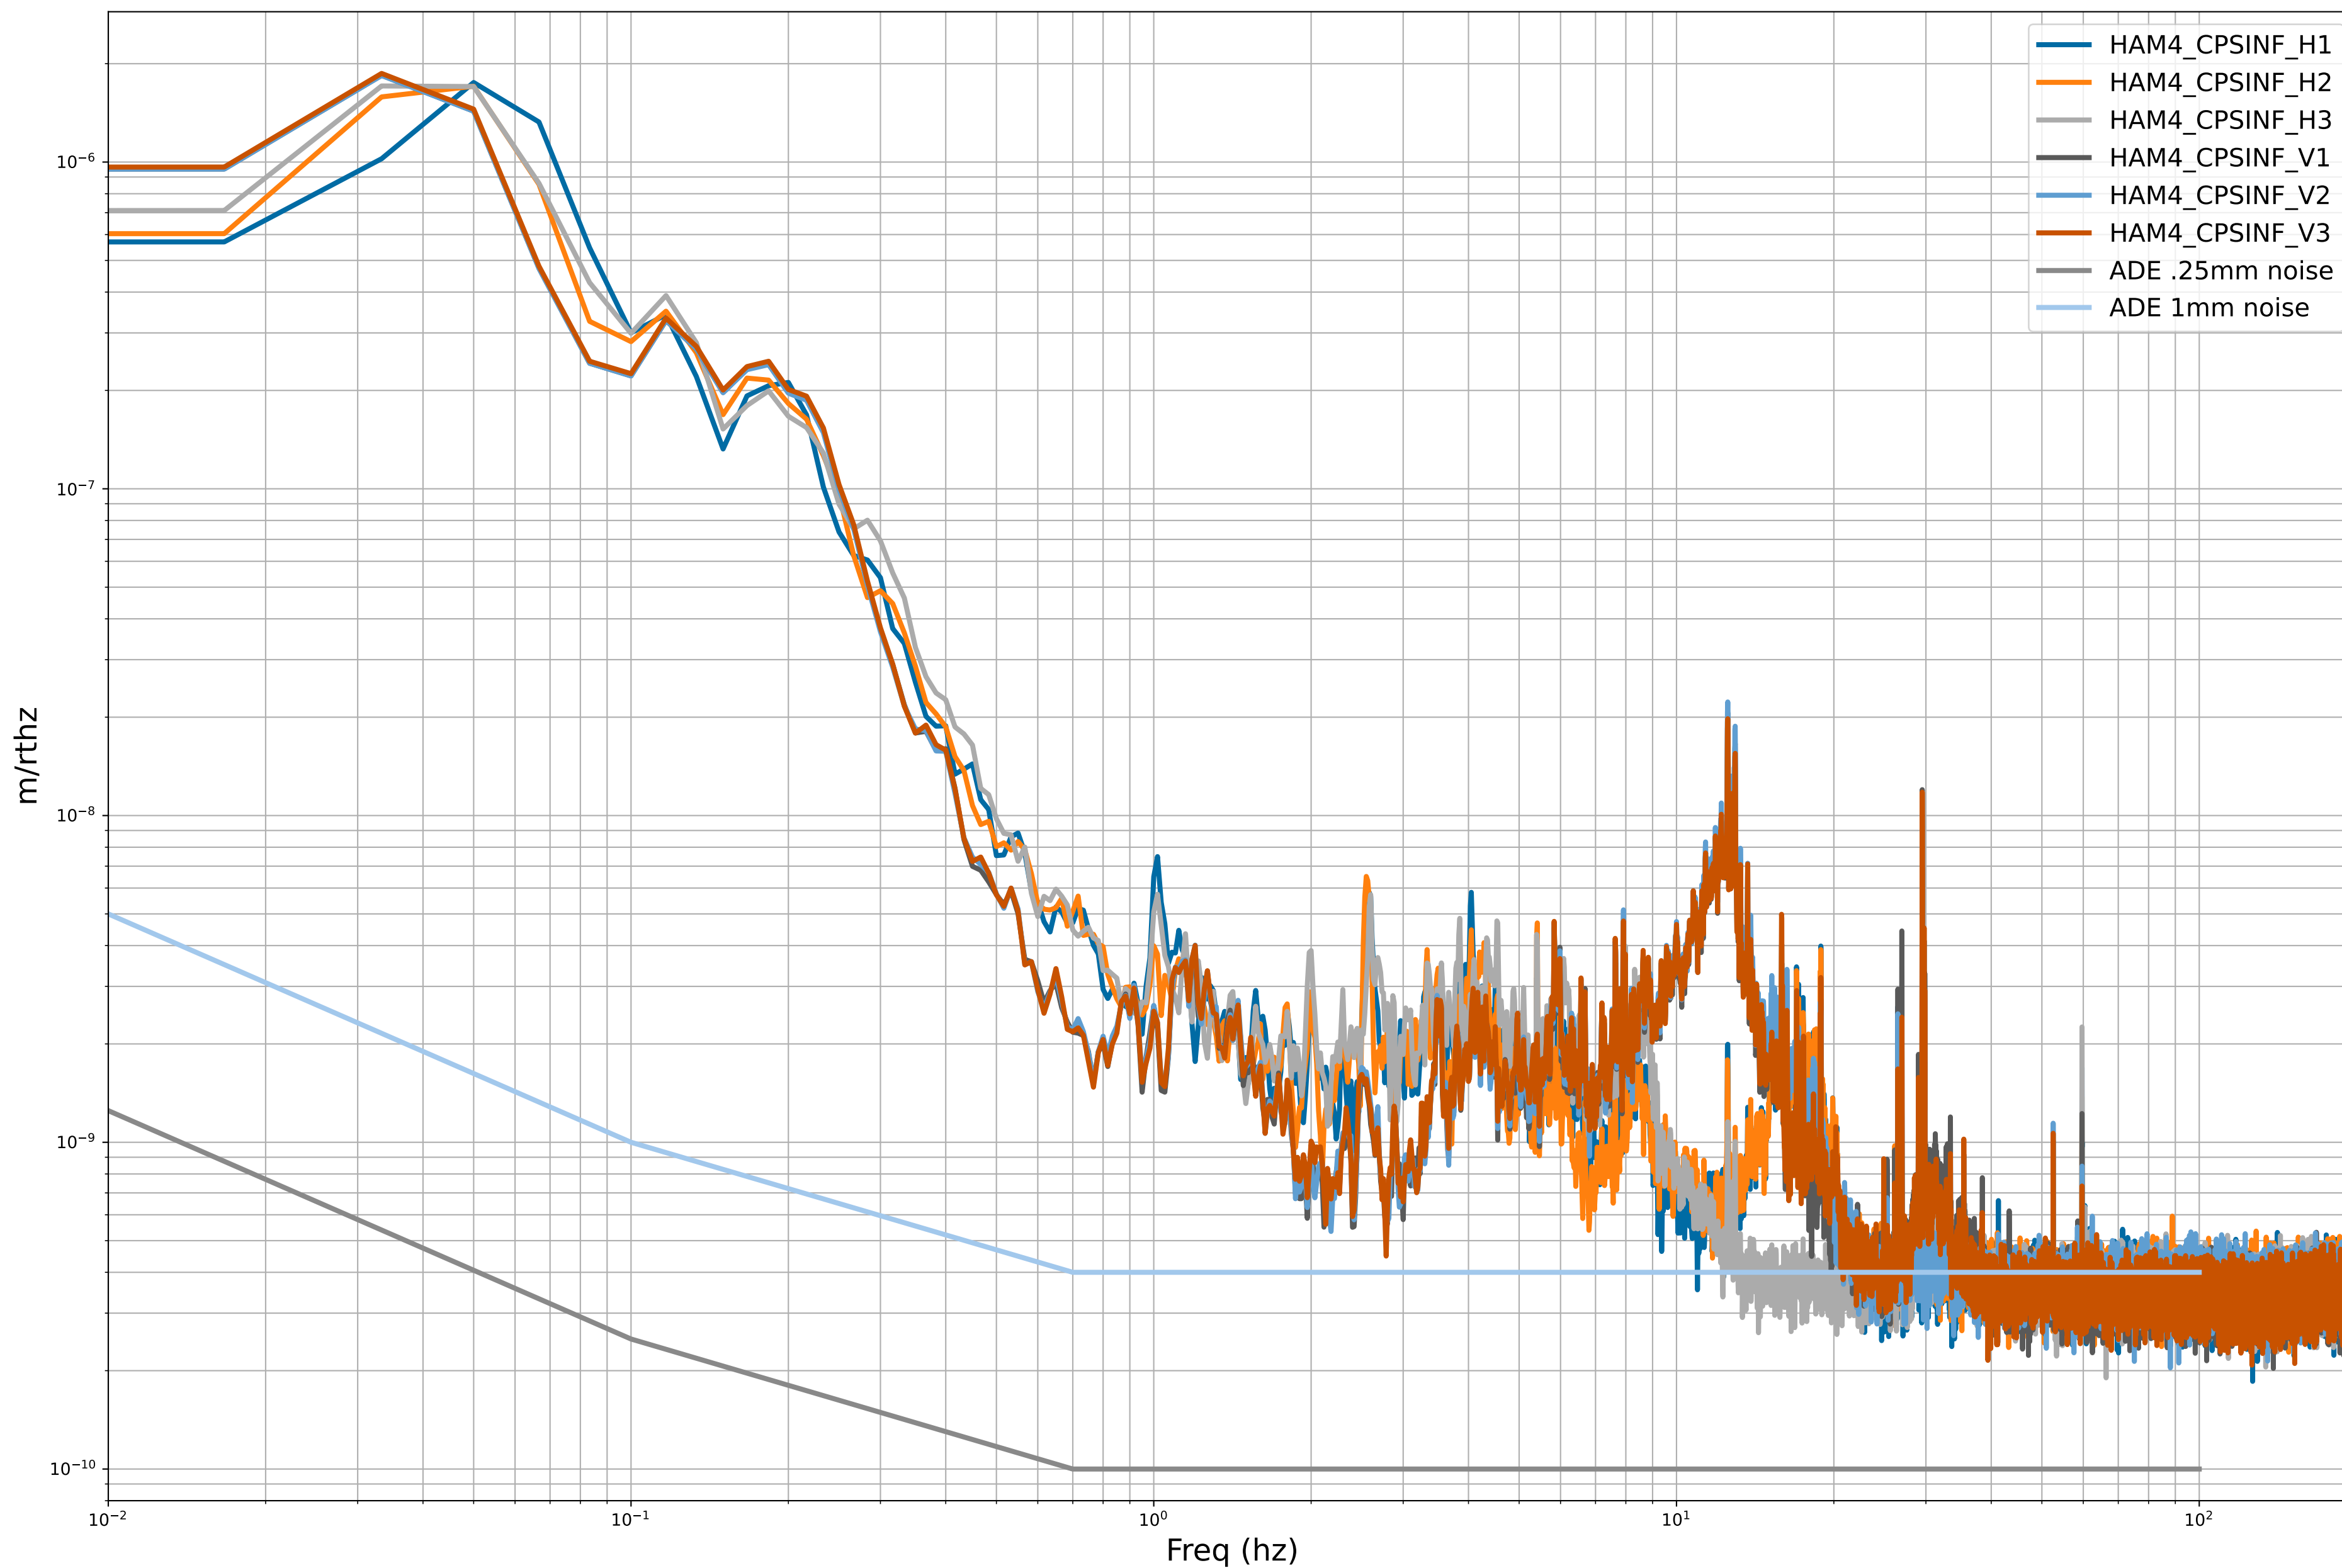

HAM2 CPS Spectra 1397469600 to 1397470200

calibration only >10hz

HAM3 CPS Spectra 1397469600 to 1397470200

calibration only >10hz

HAM4 CPS Spectra 1397469600 to 1397470200

calibration only >10hz

HAM5 CPS Spectra 1397469600 to 1397470200

calibration only >10hz

HAM6 CPS Spectra 1397469600 to 1397470200

HAM7 CPS Spectra 1397469600 to 1397470200

calibration only >10hz

HAM8 CPS Spectra 1397469600 to 1397470200

calibration only >10hz

CPS Spectra 1397469600 to 1397470200

calibration only >10hz

CPS Spectra 1397469600 to 1397470200

calibration only >10hz

CPS Spectra 1397469600 to 1397470200

calibration only >10hz

CPS Spectra 1397469600 to 1397470200

calibration only >10hz

CPS Spectra 1397469600 to 1397470200