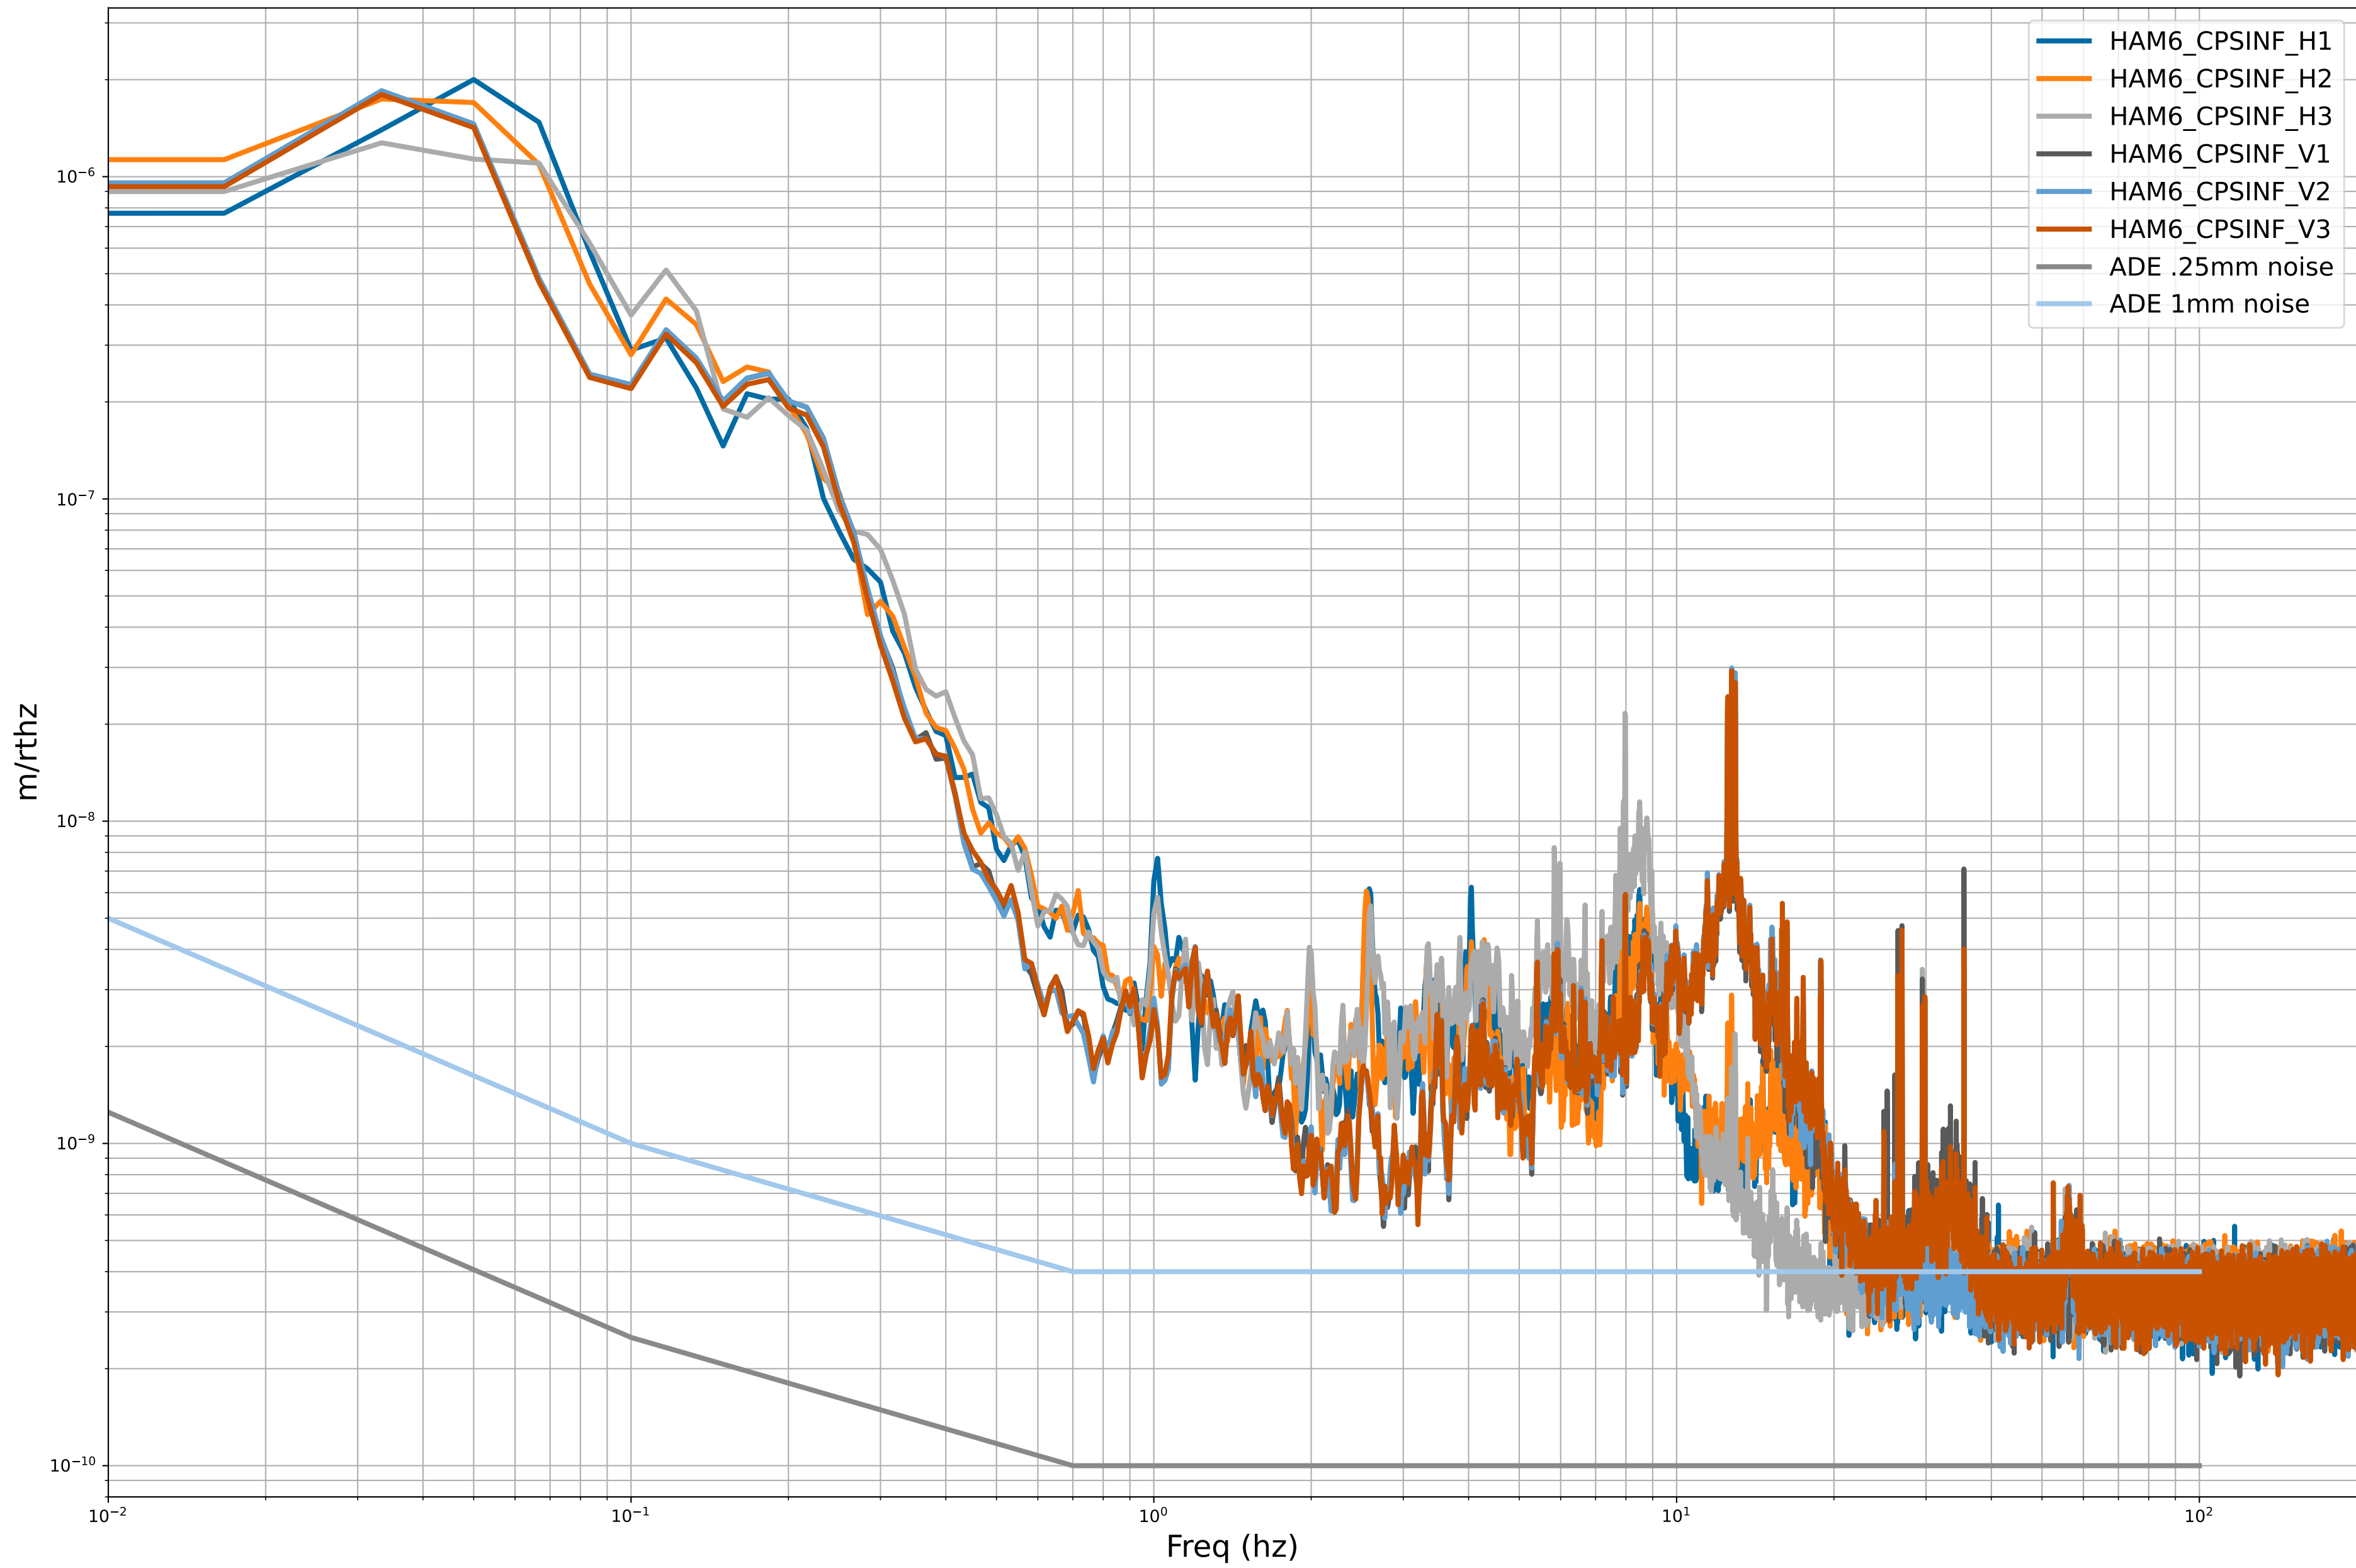

HAM2 CPS Spectra 1397469600 to 1397470200

calibration only >10hz

HAM3 CPS Spectra 1397469600 to 1397470200

calibration only >10hz

HAM4 CPS Spectra 1397469600 to 1397470200

calibration only >10hz

HAM5 CPS Spectra 1397469600 to 1397470200

calibration only >10hz

HAM6 CPS Spectra 1397469600 to 1397470200

HAM7 CPS Spectra 1397469600 to 1397470200

calibration only >10hz

HAM8 CPS Spectra 1397469600 to 1397470200

calibration only >10hz

CPS Spectra 1397469600 to 1397470200

calibration only >10hz

CPS Spectra 1397469600 to 1397470200

calibration only >10hz

CPS Spectra 1397469600 to 1397470200

calibration only >10hz

CPS Spectra 1397469600 to 1397470200

calibration only >10hz

CPS Spectra 1397469600 to 1397470200