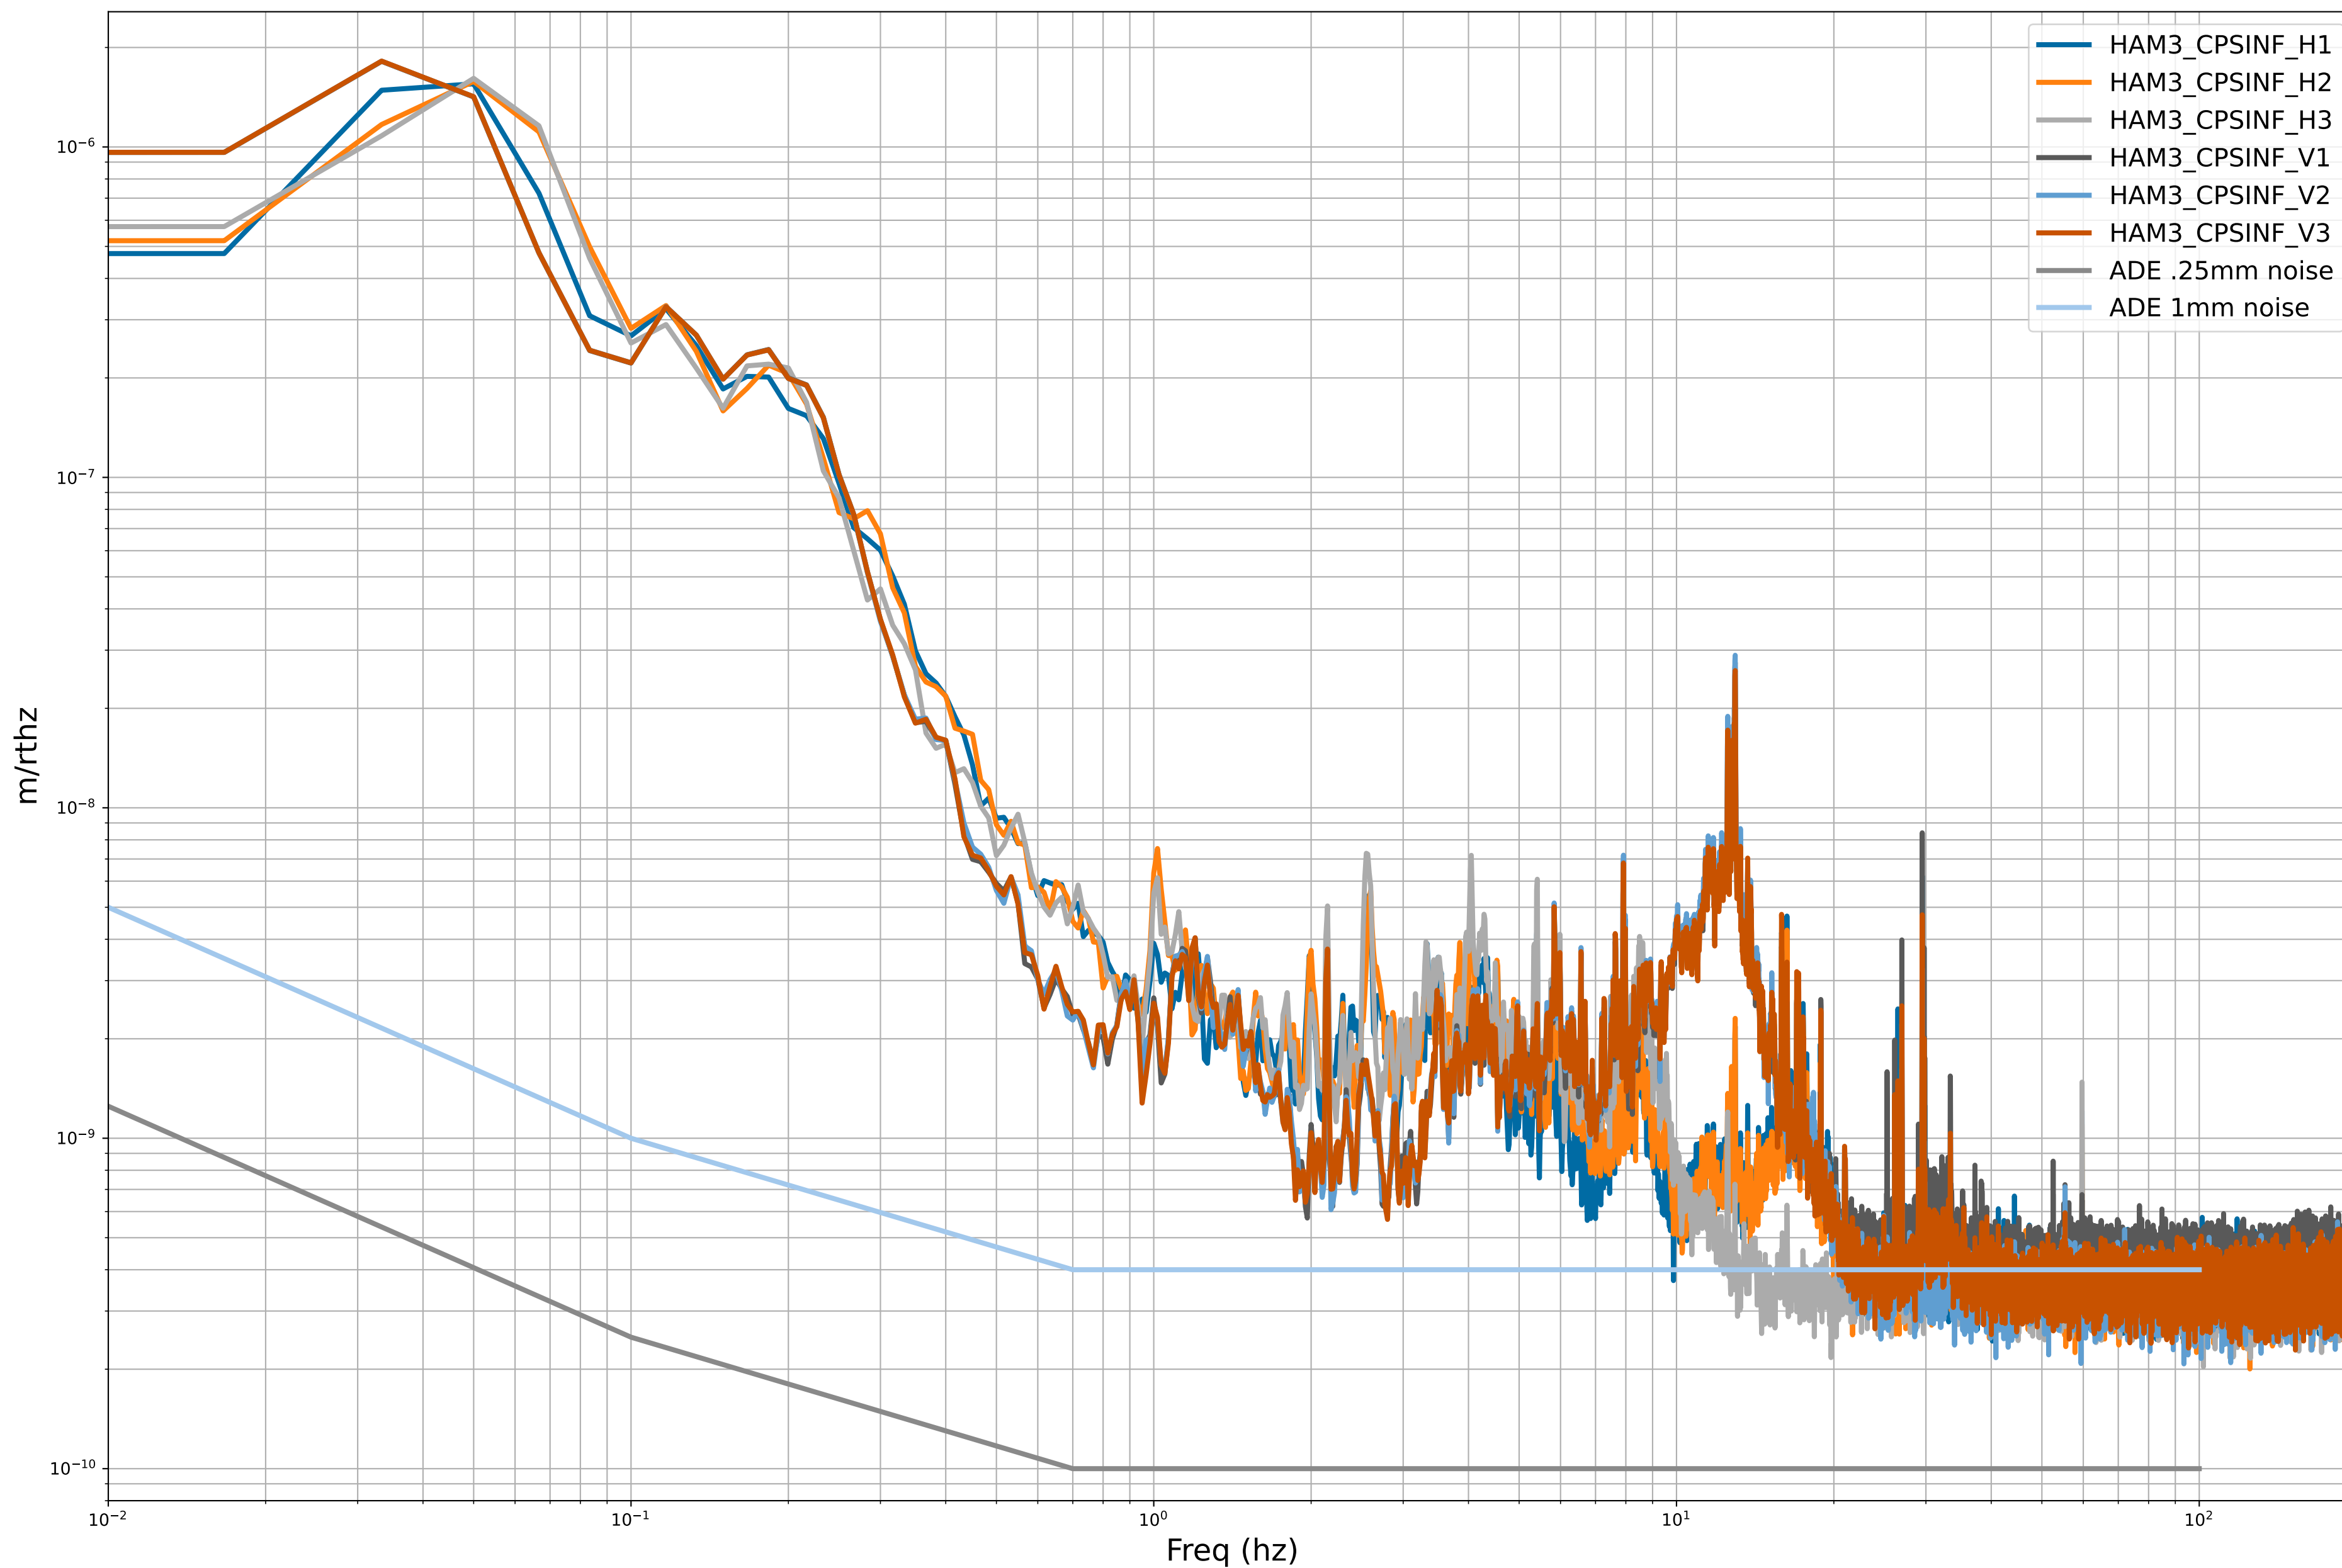

HAM2 CPS Spectra 1397469600 to 1397470200

calibration only >10hz

HAM3 CPS Spectra 1397469600 to 1397470200

calibration only >10hz

HAM4 CPS Spectra 1397469600 to 1397470200

calibration only >10hz

HAM5 CPS Spectra 1397469600 to 1397470200

calibration only >10hz

HAM6 CPS Spectra 1397469600 to 1397470200

HAM7 CPS Spectra 1397469600 to 1397470200

calibration only >10hz

HAM8 CPS Spectra 1397469600 to 1397470200

calibration only >10hz

CPS Spectra 1397469600 to 1397470200

calibration only >10hz

CPS Spectra 1397469600 to 1397470200

calibration only >10hz

CPS Spectra 1397469600 to 1397470200

calibration only >10hz

CPS Spectra 1397469600 to 1397470200

calibration only >10hz

CPS Spectra 1397469600 to 1397470200