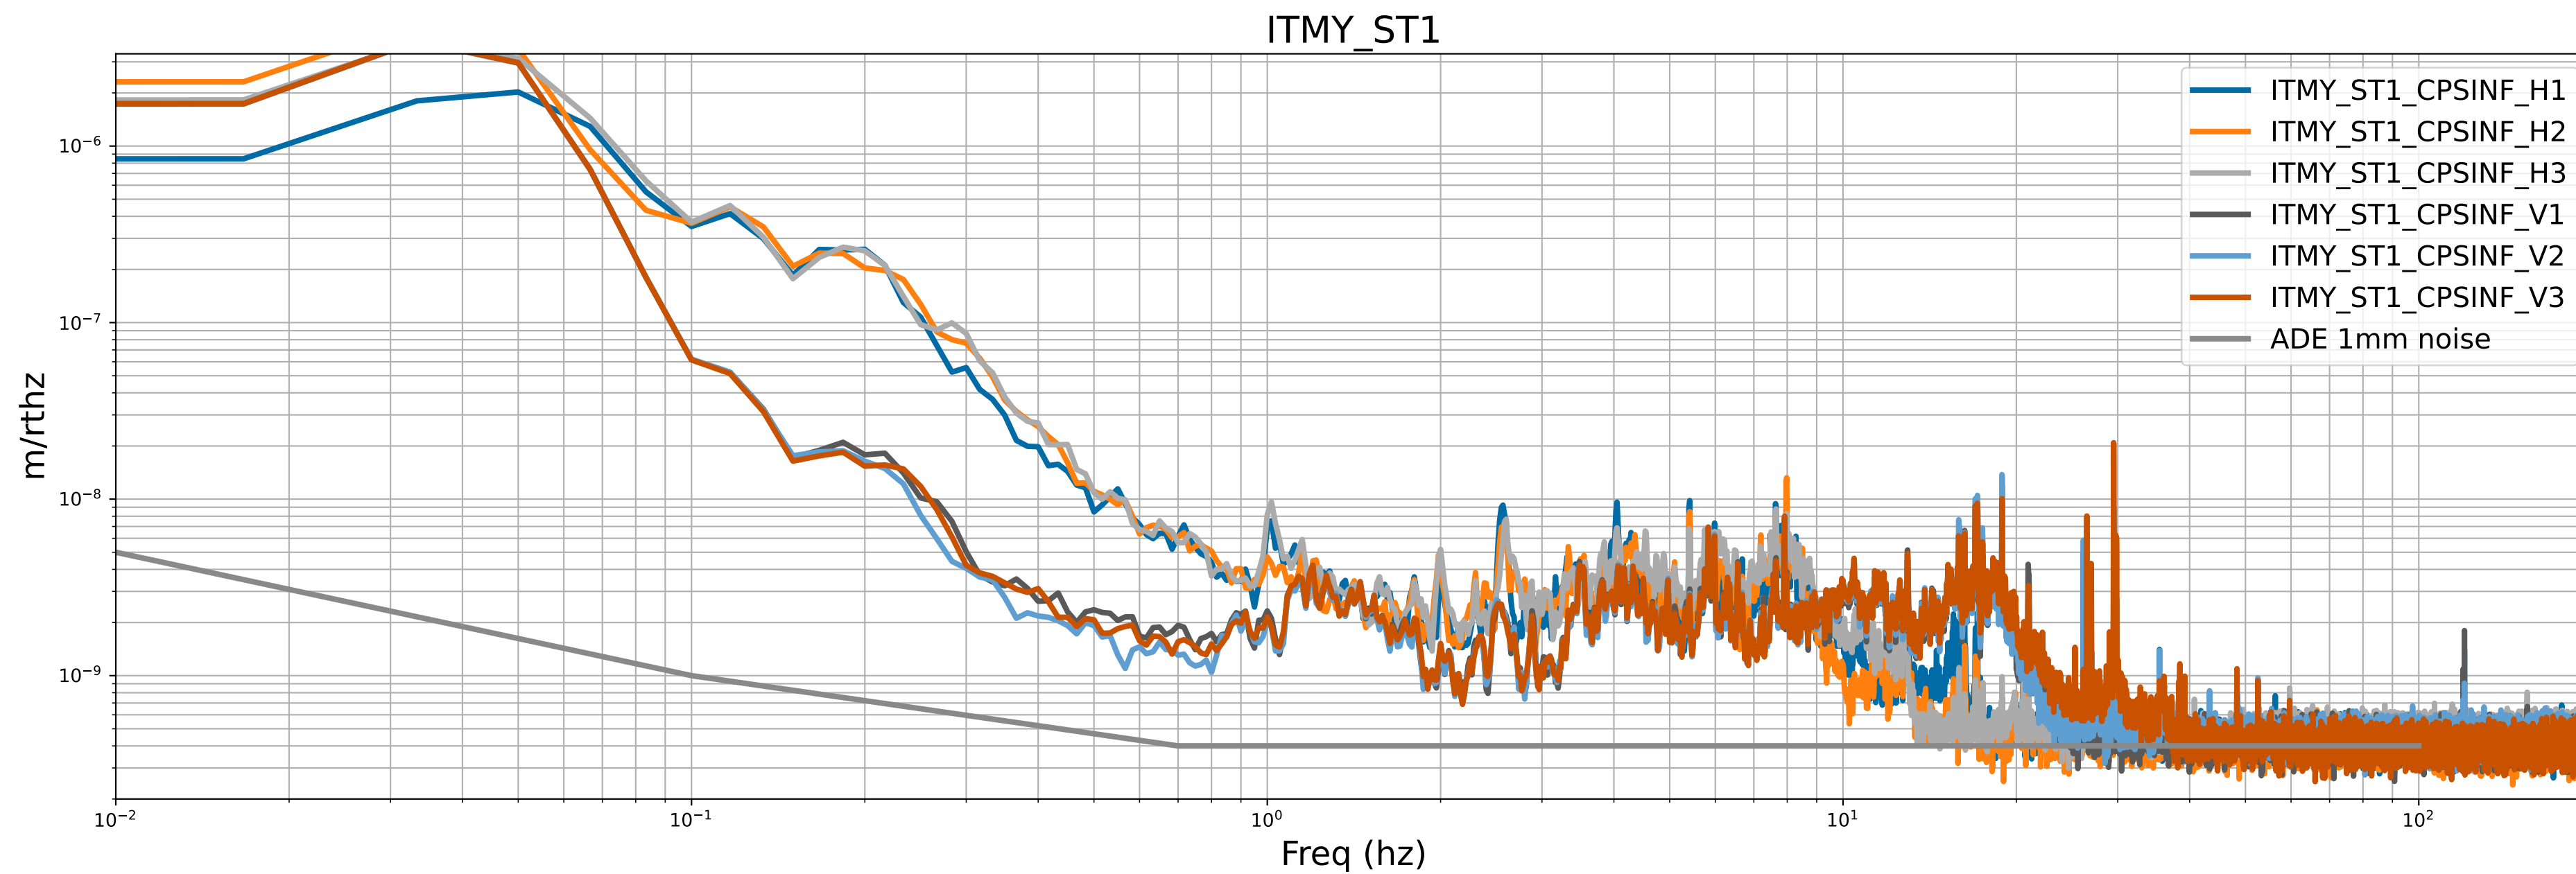

HAM2 CPS Spectra 1397469600 to 1397470200

calibration only >10hz

HAM3 CPS Spectra 1397469600 to 1397470200

calibration only >10hz

HAM4 CPS Spectra 1397469600 to 1397470200

calibration only >10hz

HAM5 CPS Spectra 1397469600 to 1397470200

calibration only >10hz

HAM6 CPS Spectra 1397469600 to 1397470200

HAM7 CPS Spectra 1397469600 to 1397470200

calibration only >10hz

HAM8 CPS Spectra 1397469600 to 1397470200

calibration only >10hz

CPS Spectra 1397469600 to 1397470200

calibration only >10hz

CPS Spectra 1397469600 to 1397470200

calibration only >10hz

CPS Spectra 1397469600 to 1397470200

calibration only >10hz

CPS Spectra 1397469600 to 1397470200

calibration only >10hz

CPS Spectra 1397469600 to 1397470200

calibration only >10hz