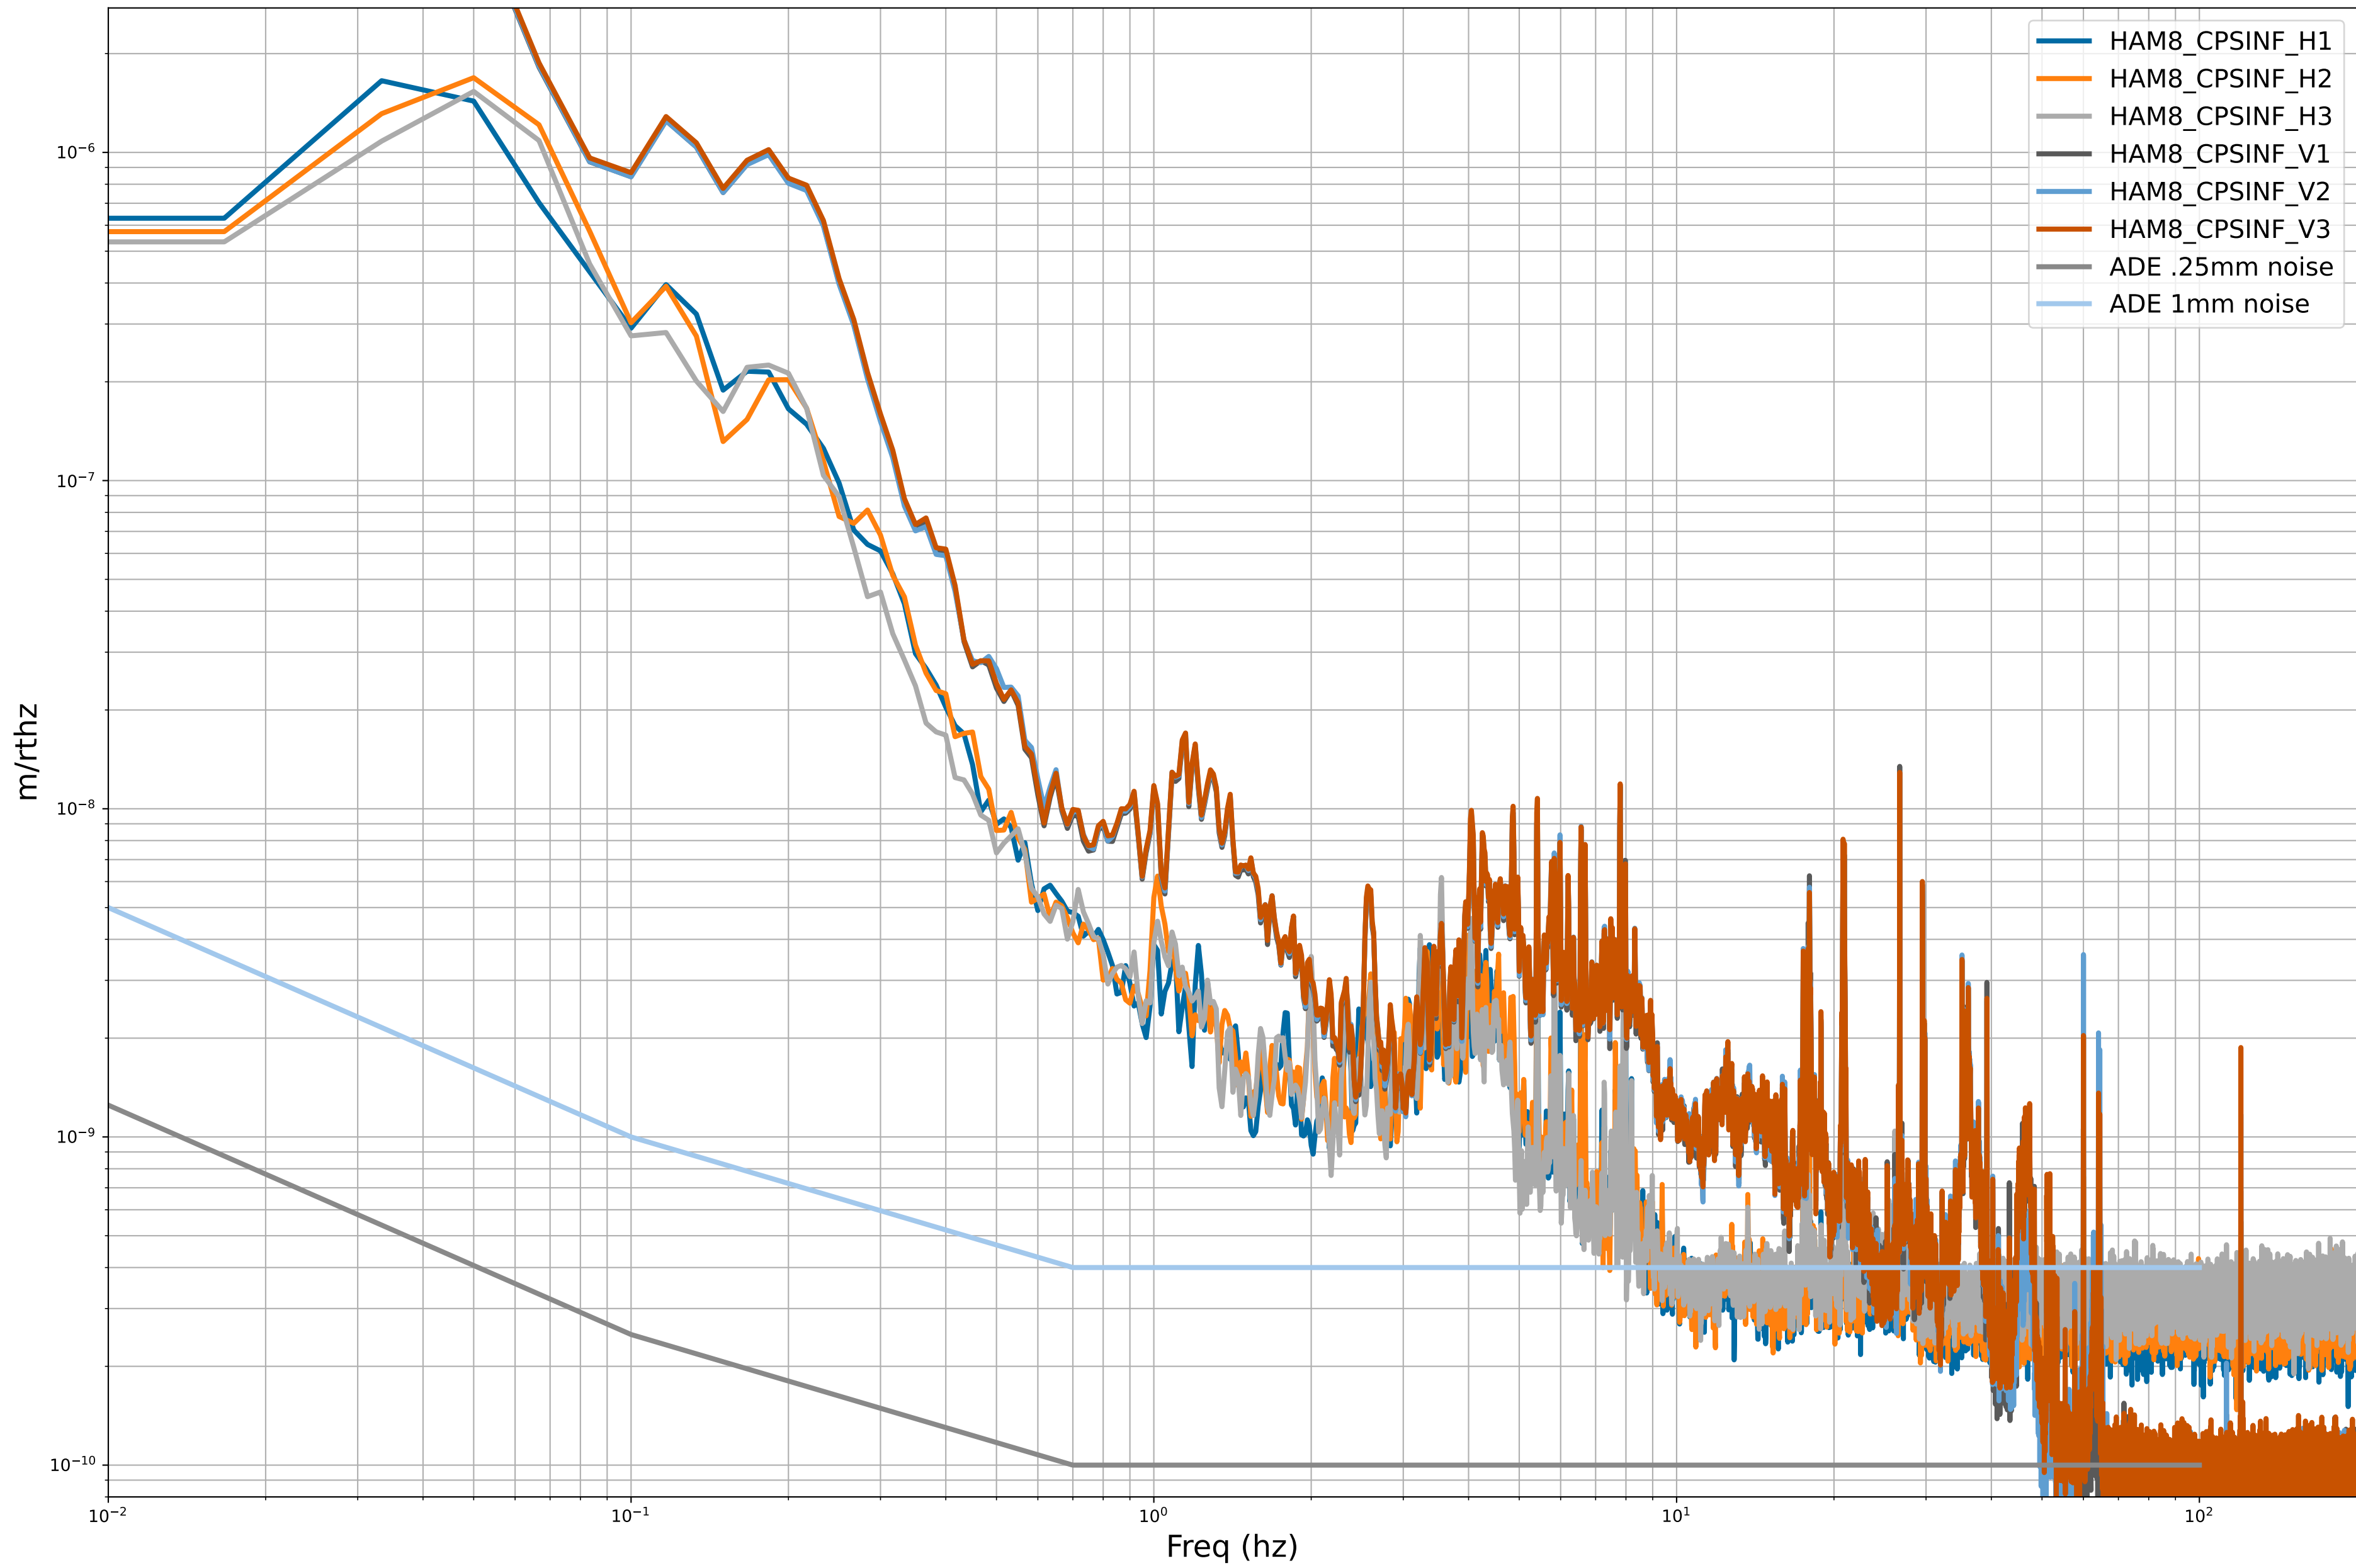

HAM2 CPS Spectra 1397469600 to 1397470200

calibration only >10hz

HAM3 CPS Spectra 1397469600 to 1397470200

calibration only >10hz

HAM4 CPS Spectra 1397469600 to 1397470200

calibration only >10hz

HAM5 CPS Spectra 1397469600 to 1397470200

calibration only >10hz

HAM6 CPS Spectra 1397469600 to 1397470200

HAM7 CPS Spectra 1397469600 to 1397470200

calibration only >10hz

HAM8 CPS Spectra 1397469600 to 1397470200

calibration only >10hz

CPS Spectra 1397469600 to 1397470200

calibration only >10hz

CPS Spectra 1397469600 to 1397470200

calibration only >10hz

CPS Spectra 1397469600 to 1397470200

calibration only >10hz

CPS Spectra 1397469600 to 1397470200

calibration only >10hz

CPS Spectra 1397469600 to 1397470200

calibration only >10hz