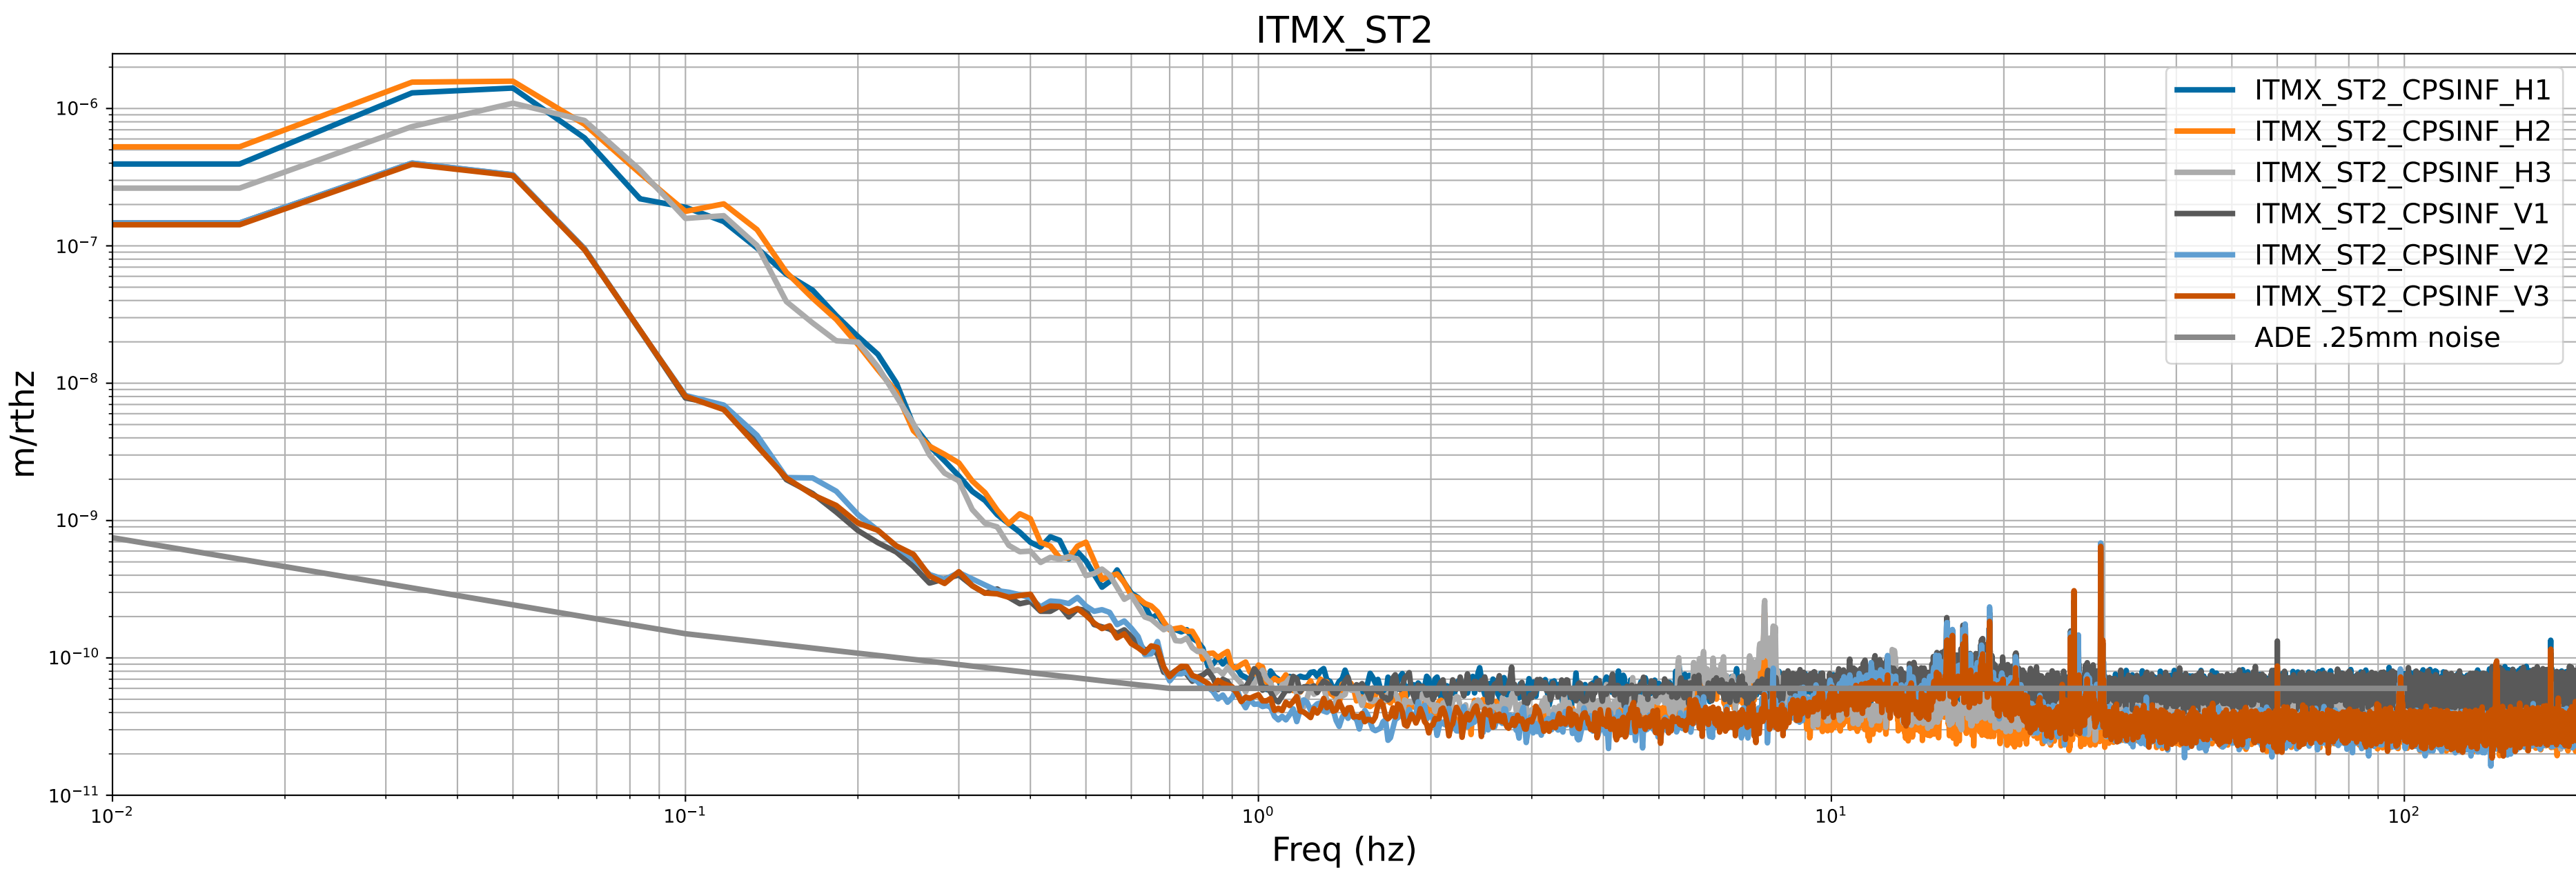

HAM2 CPS Spectra 1397469600 to 1397470200

calibration only >10hz

HAM3 CPS Spectra 1397469600 to 1397470200

calibration only >10hz

HAM4 CPS Spectra 1397469600 to 1397470200

calibration only >10hz

HAM5 CPS Spectra 1397469600 to 1397470200

calibration only >10hz

HAM6 CPS Spectra 1397469600 to 1397470200

HAM7 CPS Spectra 1397469600 to 1397470200

calibration only >10hz

HAM8 CPS Spectra 1397469600 to 1397470200

calibration only >10hz

CPS Spectra 1397469600 to 1397470200

calibration only >10hz

CPS Spectra 1397469600 to 1397470200

calibration only >10hz

CPS Spectra 1397469600 to 1397470200

calibration only >10hz

CPS Spectra 1397469600 to 1397470200

calibration only >10hz

CPS Spectra 1397469600 to 1397470200