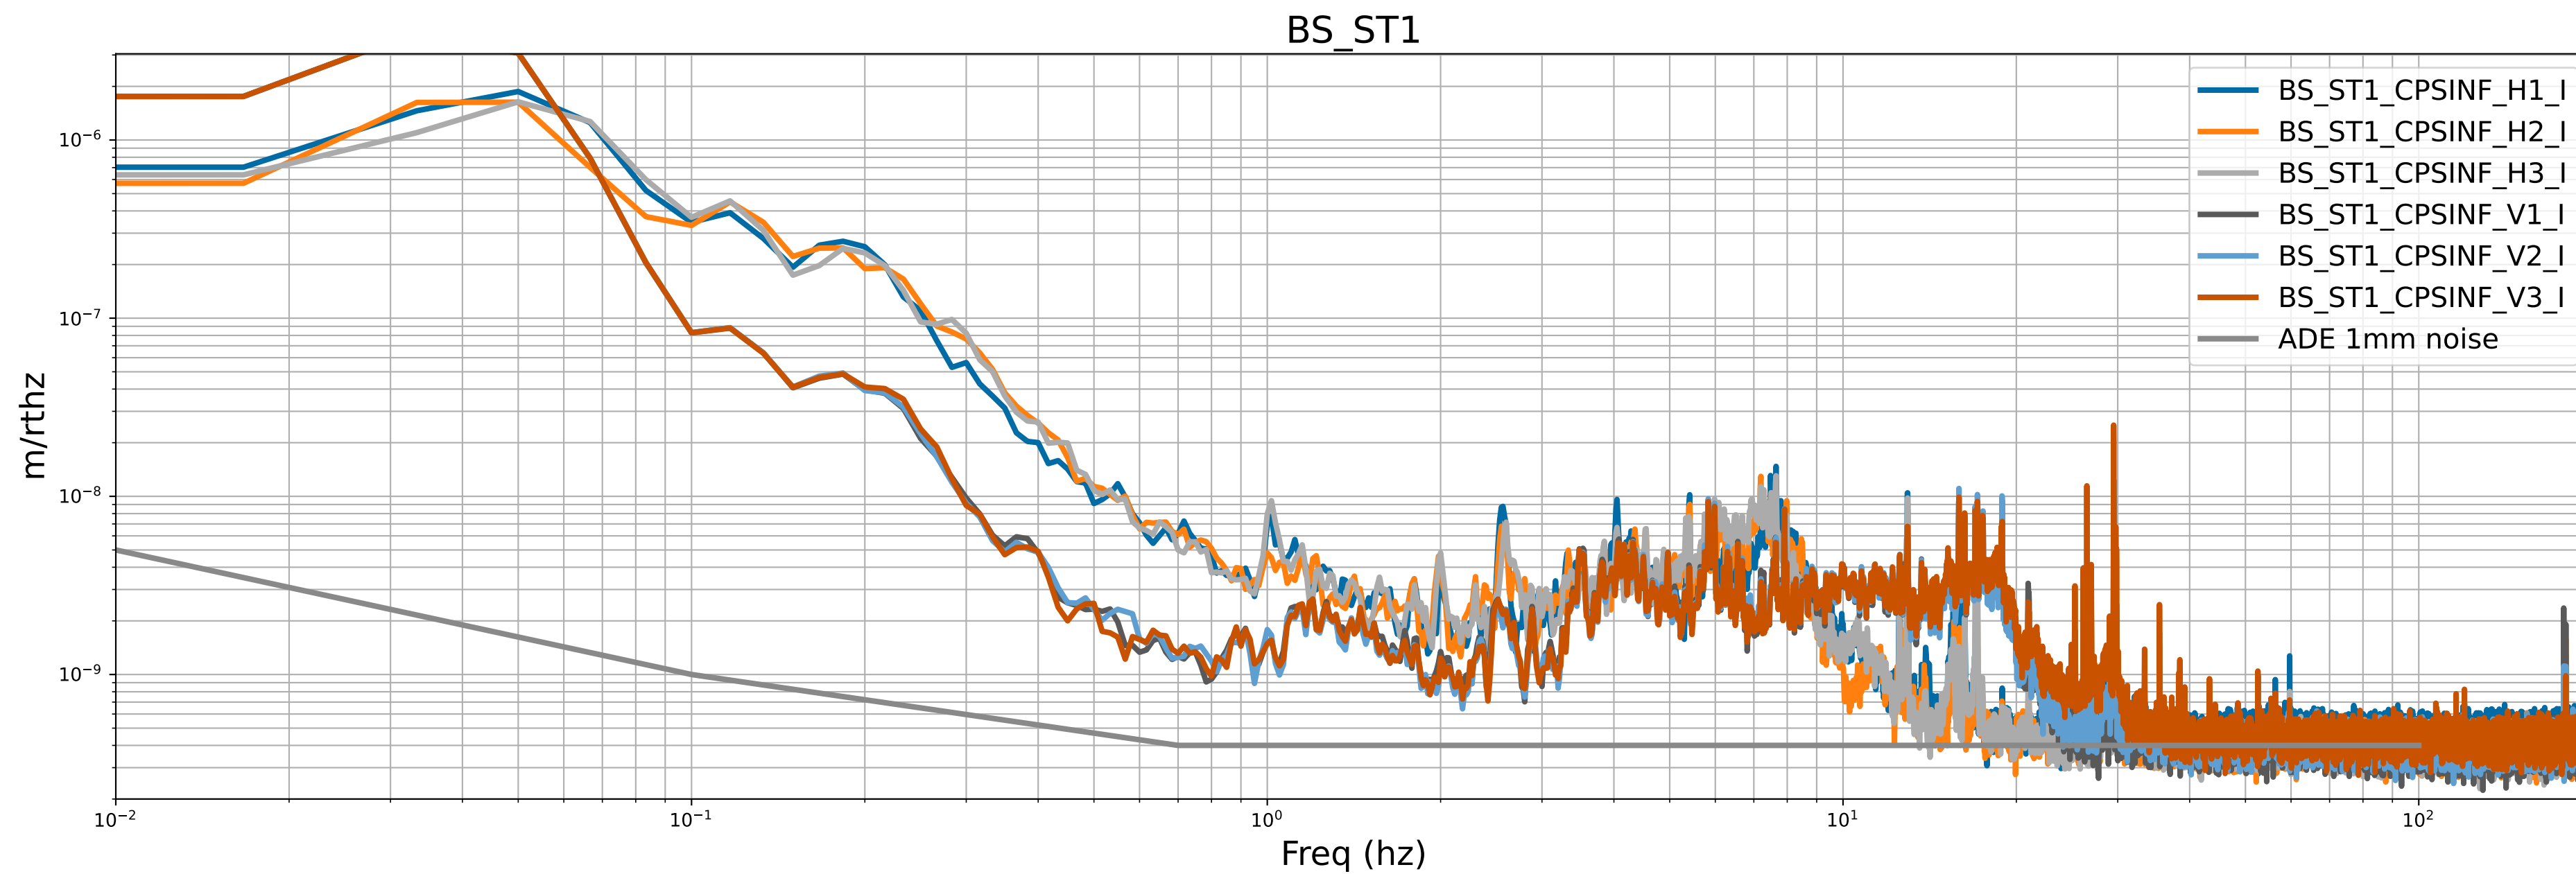

HAM2 CPS Spectra 1397469600 to 1397470200

calibration only >10hz

HAM3 CPS Spectra 1397469600 to 1397470200

calibration only >10hz

HAM4 CPS Spectra 1397469600 to 1397470200

calibration only >10hz

HAM5 CPS Spectra 1397469600 to 1397470200

calibration only >10hz

HAM6 CPS Spectra 1397469600 to 1397470200

HAM7 CPS Spectra 1397469600 to 1397470200

calibration only >10hz

HAM8 CPS Spectra 1397469600 to 1397470200

calibration only >10hz

CPS Spectra 1397469600 to 1397470200

calibration only >10hz

CPS Spectra 1397469600 to 1397470200

calibration only >10hz

CPS Spectra 1397469600 to 1397470200

calibration only >10hz

CPS Spectra 1397469600 to 1397470200

calibration only >10hz

CPS Spectra 1397469600 to 1397470200

calibration only >10hz