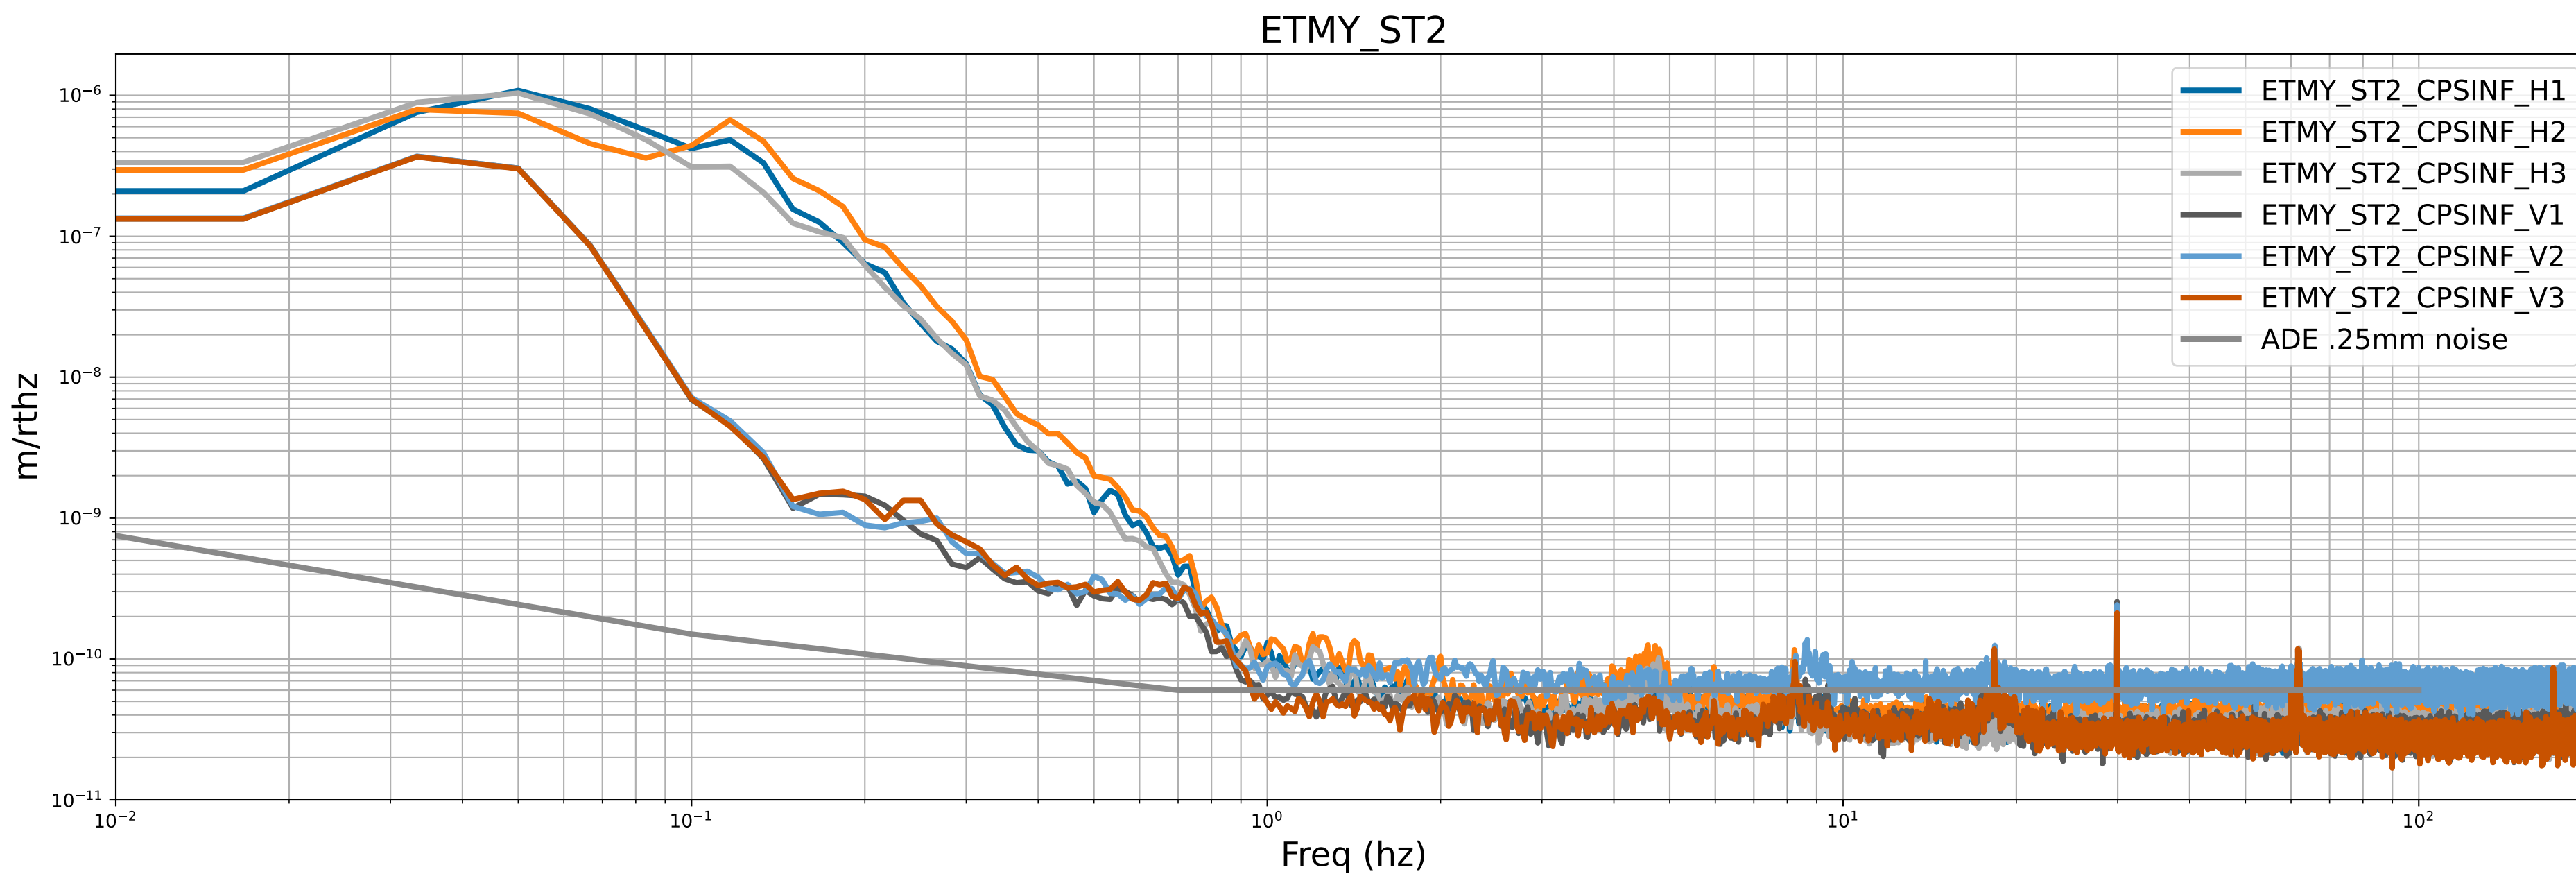

HAM2 CPS Spectra 1397469600 to 1397470200

calibration only >10hz

HAM3 CPS Spectra 1397469600 to 1397470200

calibration only >10hz

HAM4 CPS Spectra 1397469600 to 1397470200

calibration only >10hz

HAM5 CPS Spectra 1397469600 to 1397470200

calibration only >10hz

HAM6 CPS Spectra 1397469600 to 1397470200

HAM7 CPS Spectra 1397469600 to 1397470200

calibration only >10hz

HAM8 CPS Spectra 1397469600 to 1397470200

calibration only >10hz

CPS Spectra 1397469600 to 1397470200

calibration only >10hz

CPS Spectra 1397469600 to 1397470200

calibration only >10hz

CPS Spectra 1397469600 to 1397470200

calibration only >10hz

CPS Spectra 1397469600 to 1397470200

calibration only >10hz

CPS Spectra 1397469600 to 1397470200

calibration only >10hz