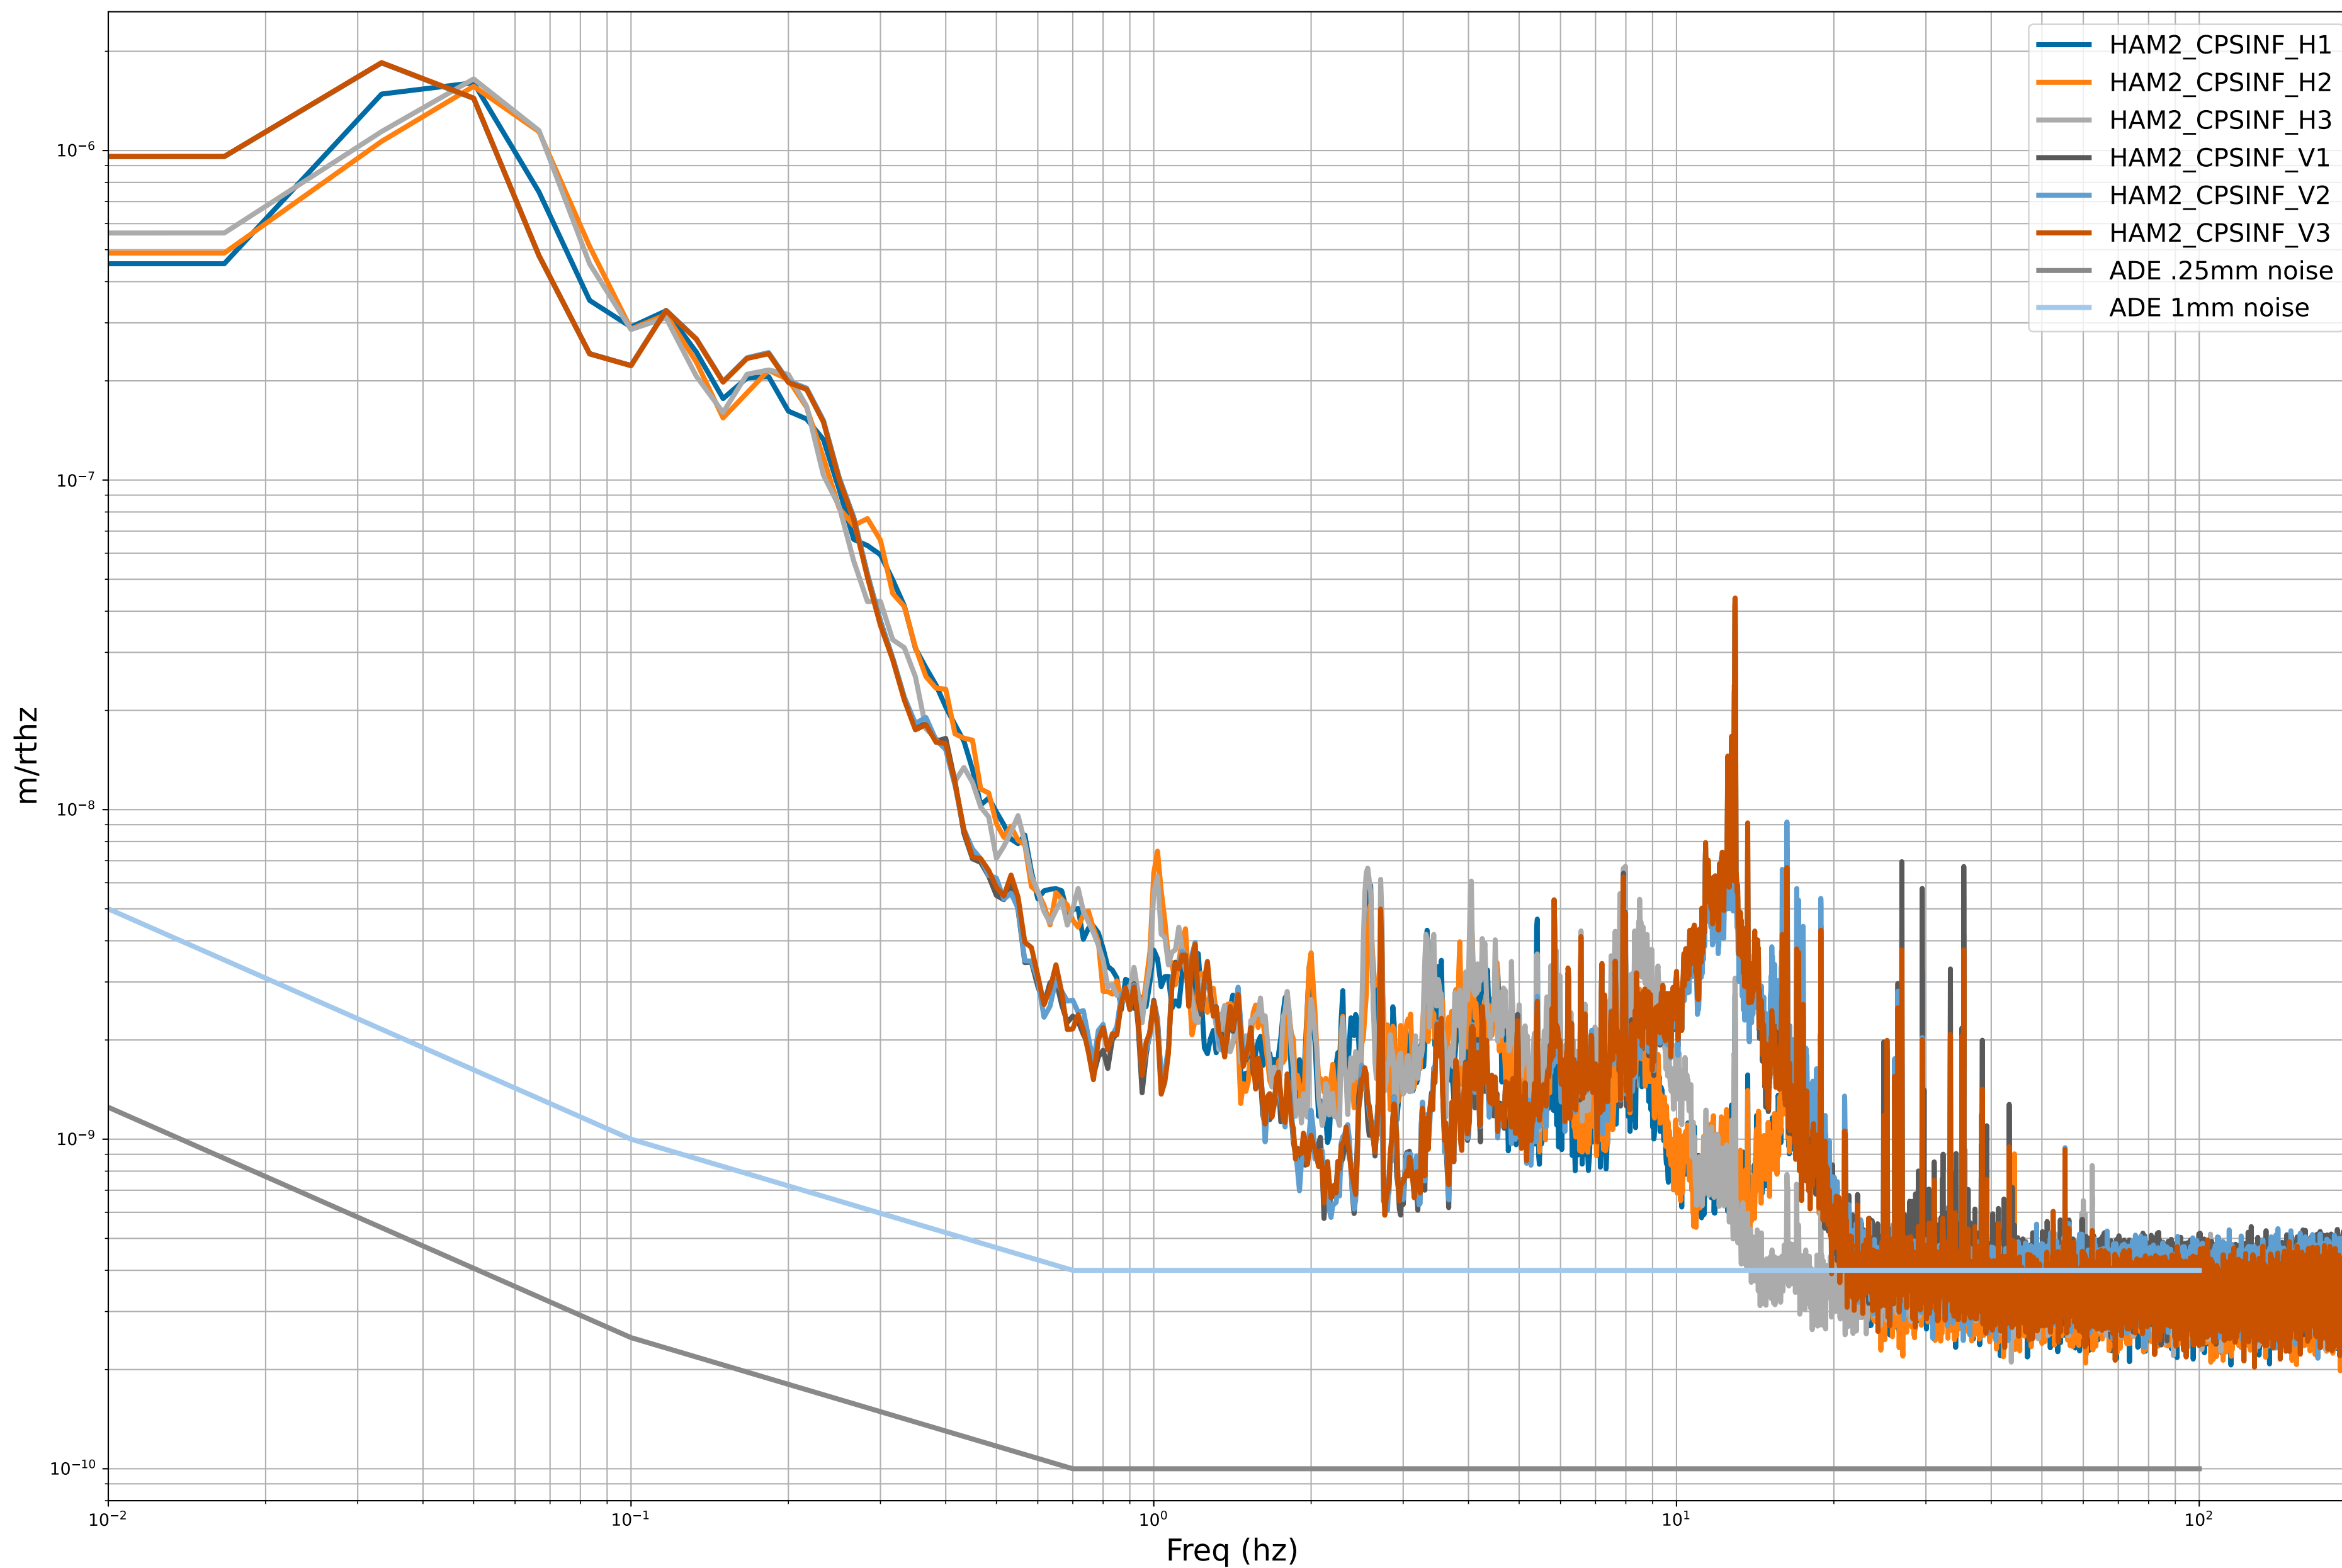

HAM2 CPS Spectra 1397469600 to 1397470200

calibration only >10hz

HAM3 CPS Spectra 1397469600 to 1397470200

calibration only >10hz

HAM4 CPS Spectra 1397469600 to 1397470200

calibration only >10hz

HAM5 CPS Spectra 1397469600 to 1397470200

calibration only >10hz

HAM6 CPS Spectra 1397469600 to 1397470200

HAM7 CPS Spectra 1397469600 to 1397470200

calibration only >10hz

HAM8 CPS Spectra 1397469600 to 1397470200

calibration only >10hz

CPS Spectra 1397469600 to 1397470200

calibration only >10hz

CPS Spectra 1397469600 to 1397470200

calibration only >10hz

CPS Spectra 1397469600 to 1397470200

calibration only >10hz

CPS Spectra 1397469600 to 1397470200

calibration only >10hz

CPS Spectra 1397469600 to 1397470200