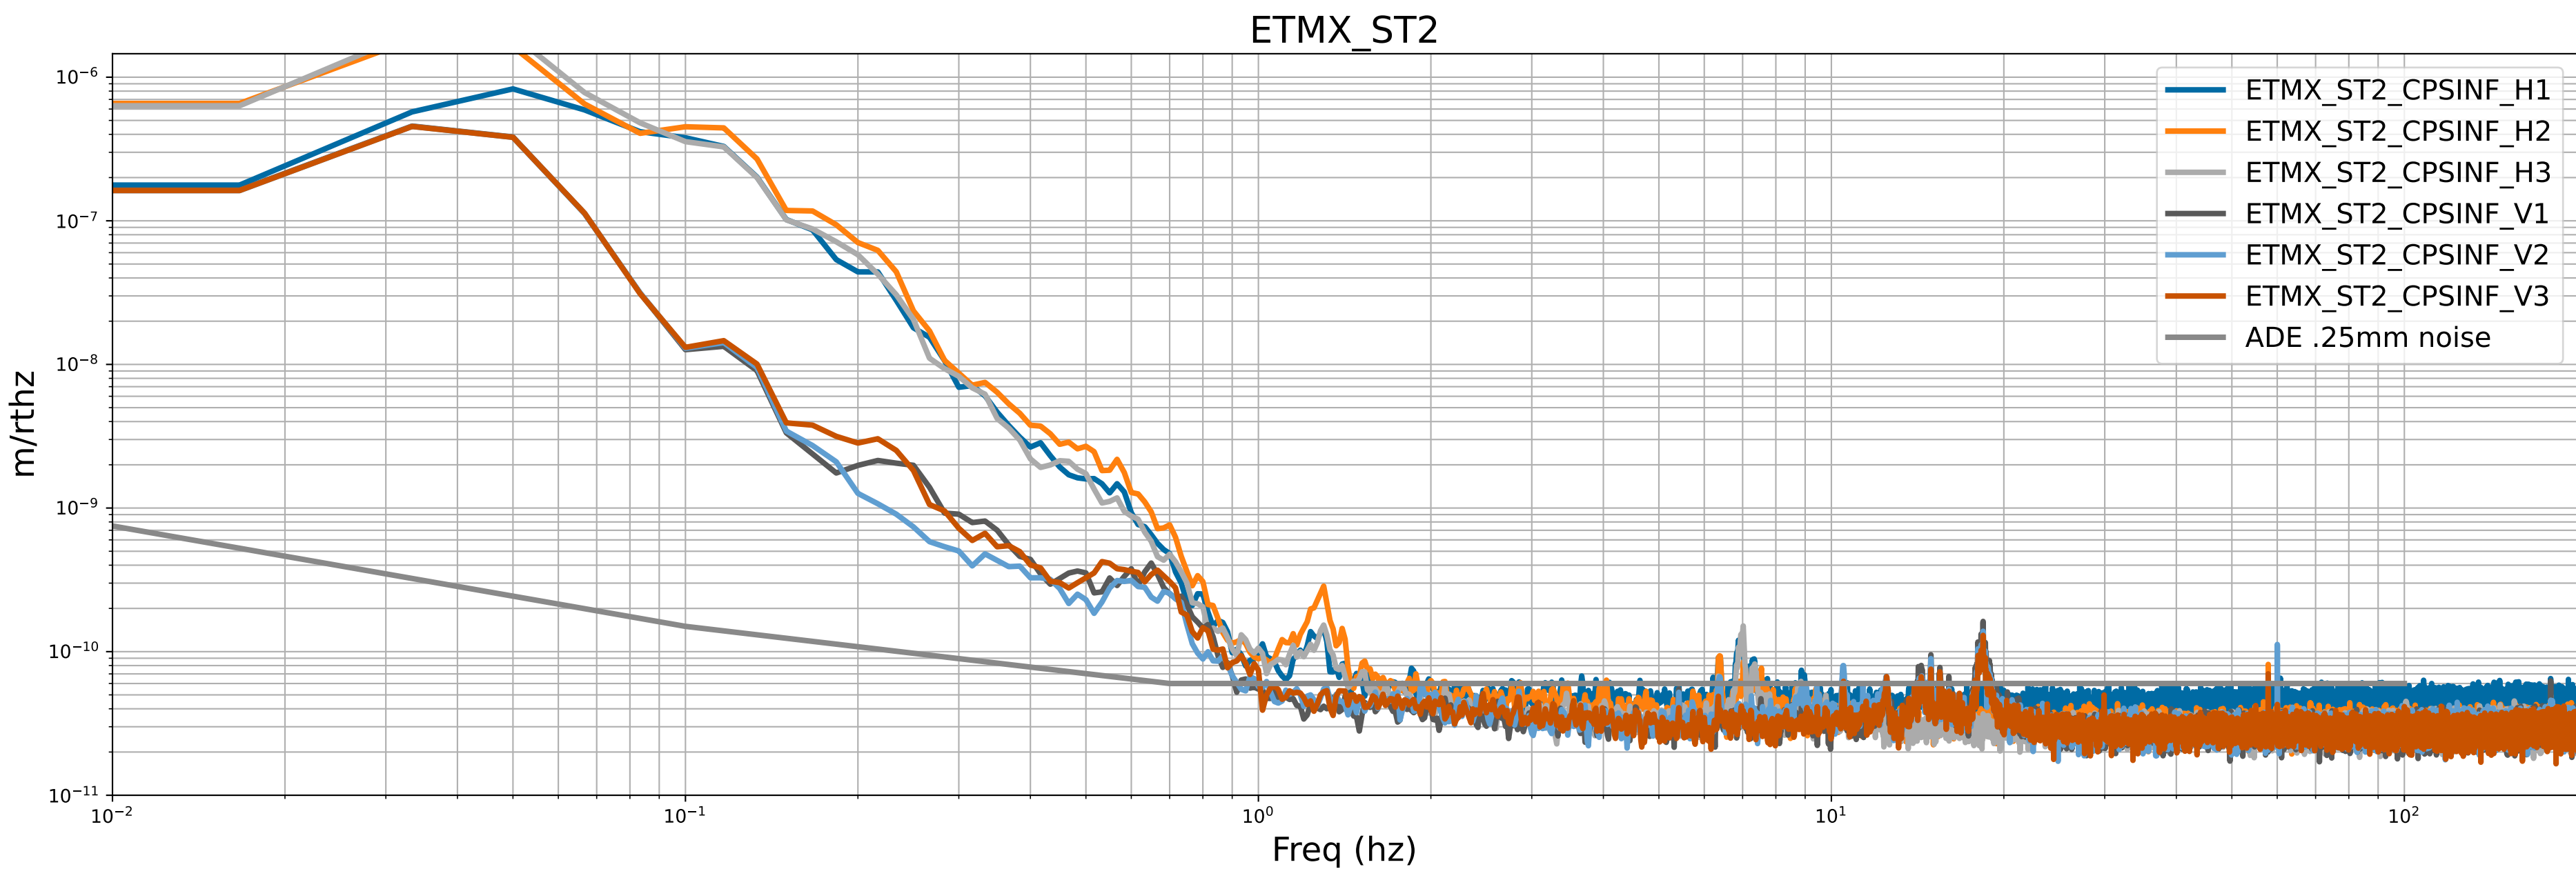

HAM2 CPS Spectra 1397469600 to 1397470200

calibration only >10hz

HAM3 CPS Spectra 1397469600 to 1397470200

calibration only >10hz

HAM4 CPS Spectra 1397469600 to 1397470200

calibration only >10hz

HAM5 CPS Spectra 1397469600 to 1397470200

calibration only >10hz

HAM6 CPS Spectra 1397469600 to 1397470200

HAM7 CPS Spectra 1397469600 to 1397470200

calibration only >10hz

HAM8 CPS Spectra 1397469600 to 1397470200

calibration only >10hz

CPS Spectra 1397469600 to 1397470200

calibration only >10hz

CPS Spectra 1397469600 to 1397470200

calibration only >10hz

CPS Spectra 1397469600 to 1397470200

calibration only >10hz

CPS Spectra 1397469600 to 1397470200

calibration only >10hz

CPS Spectra 1397469600 to 1397470200

calibration only >10hz