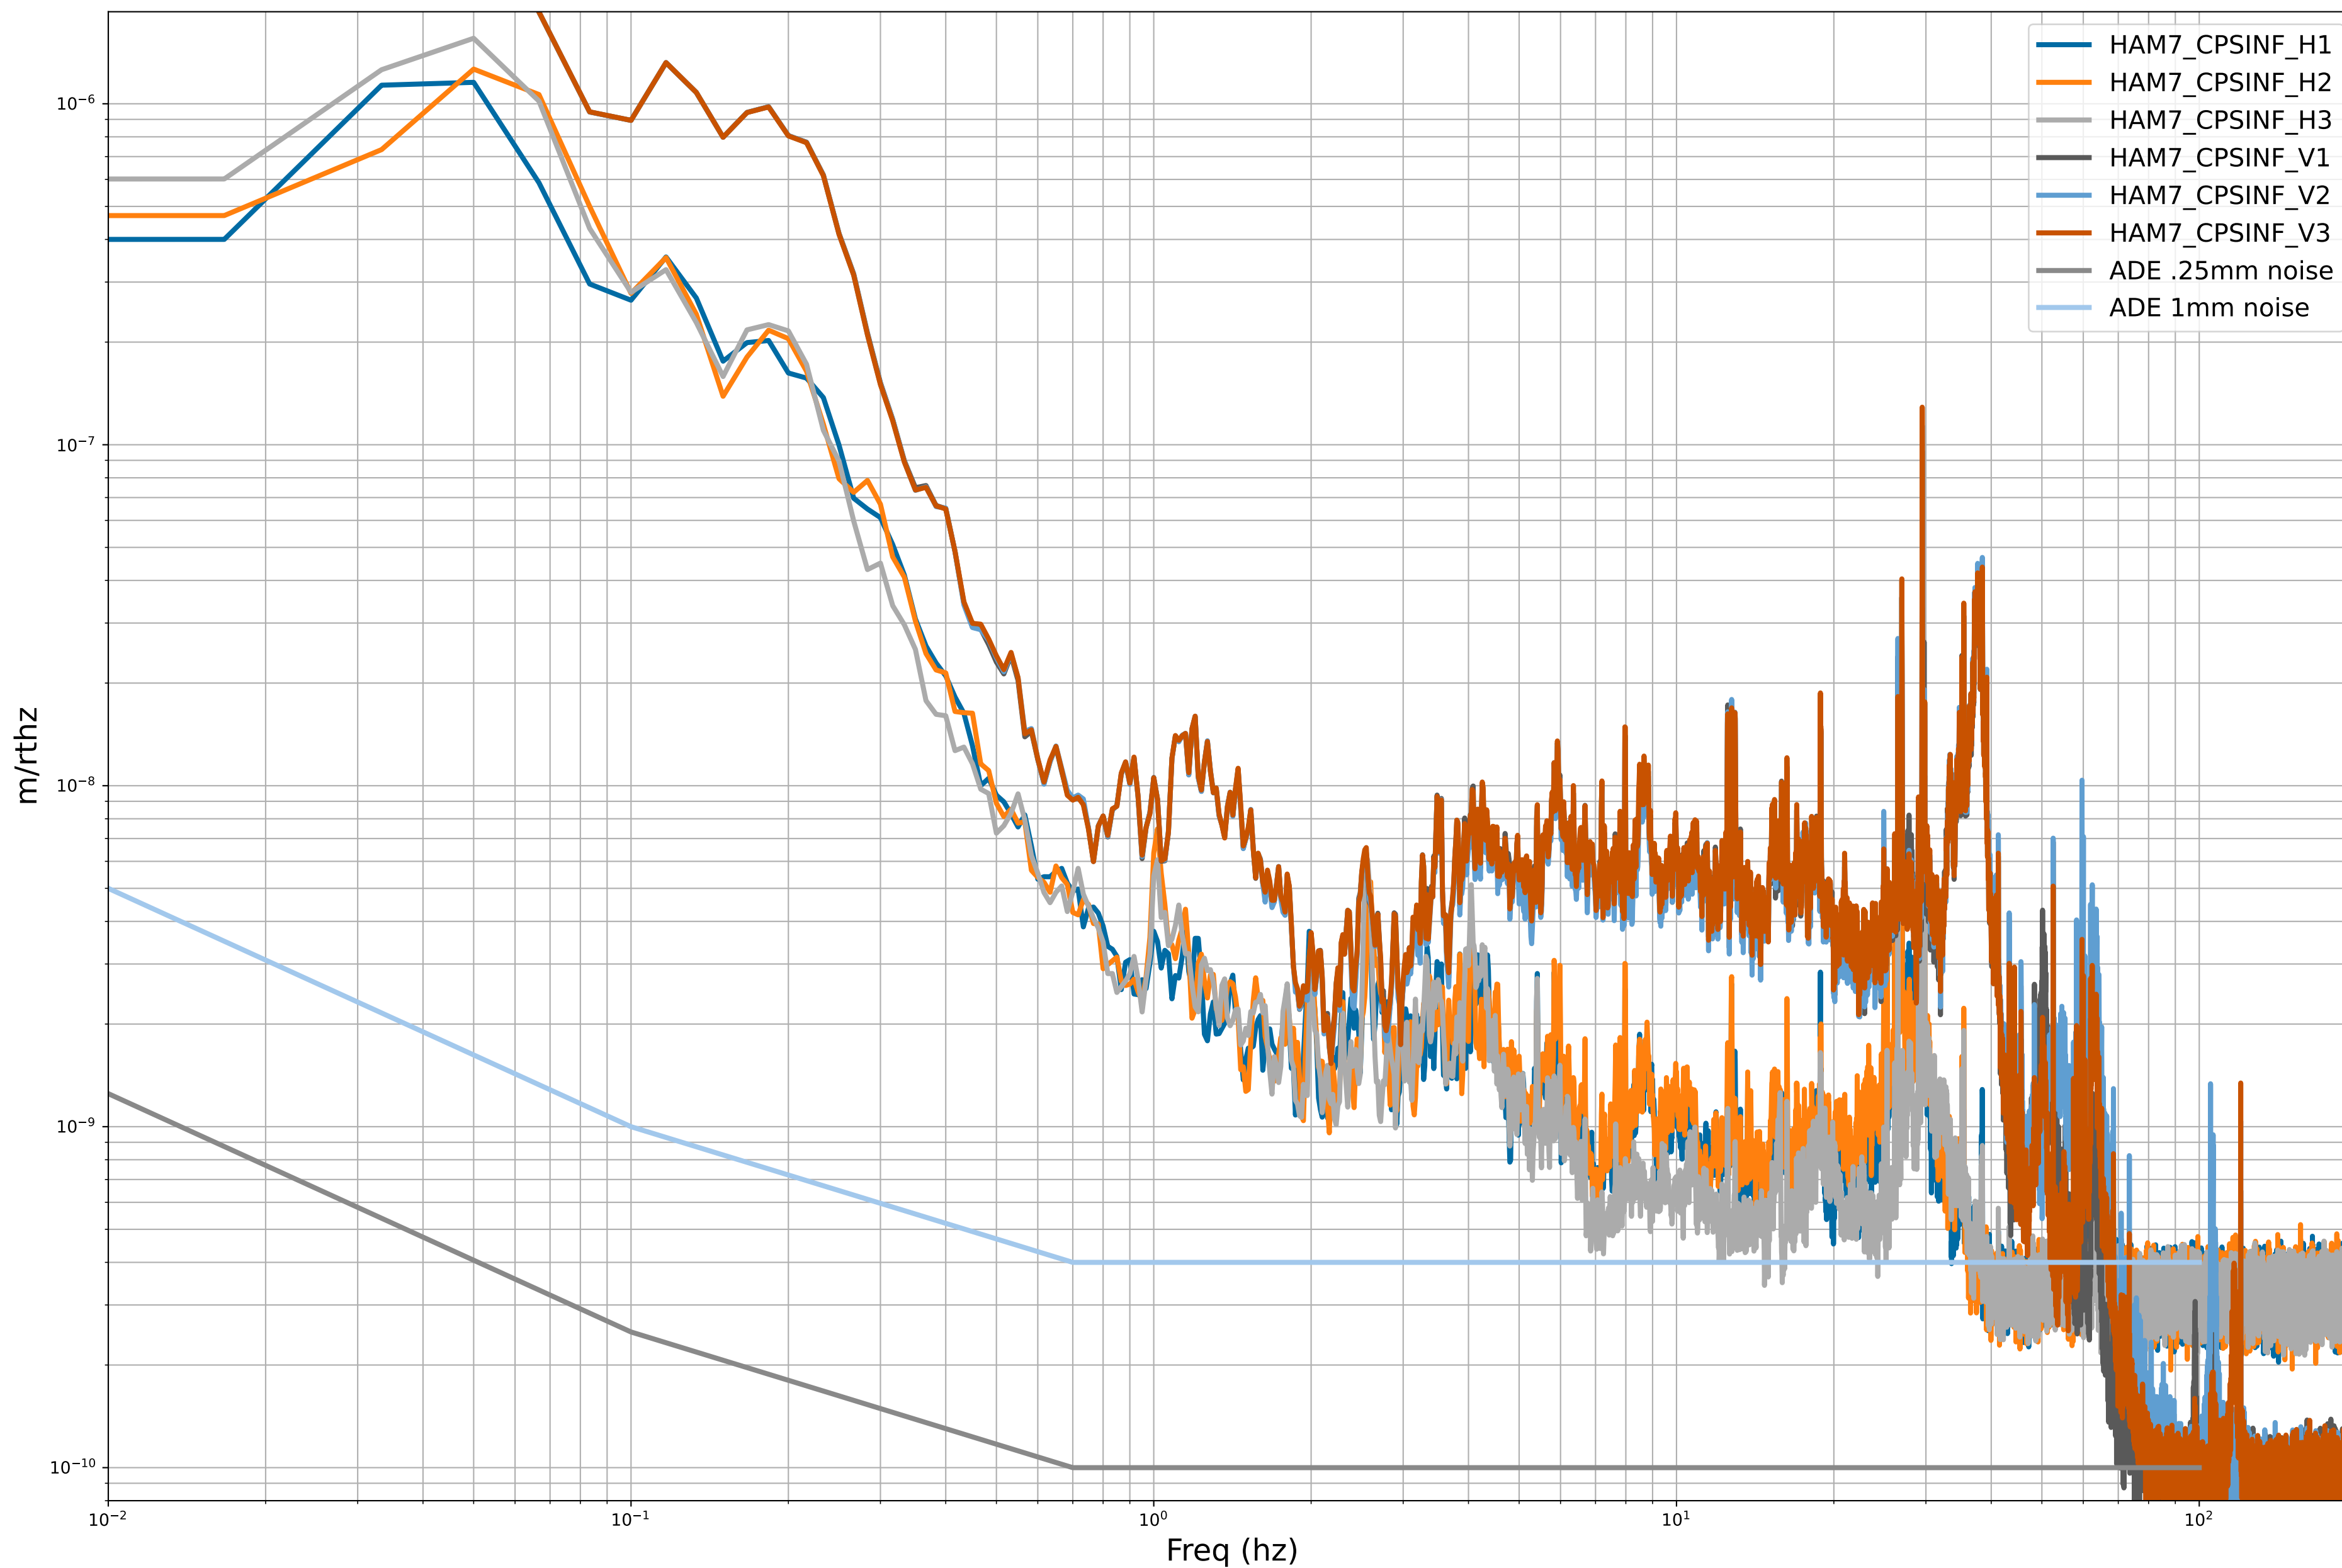

HAM2 CPS Spectra 1397469600 to 1397470200

calibration only >10hz

HAM3 CPS Spectra 1397469600 to 1397470200

calibration only >10hz

HAM4 CPS Spectra 1397469600 to 1397470200

calibration only >10hz

HAM5 CPS Spectra 1397469600 to 1397470200

calibration only >10hz

HAM6 CPS Spectra 1397469600 to 1397470200

HAM7 CPS Spectra 1397469600 to 1397470200

calibration only >10hz

HAM8 CPS Spectra 1397469600 to 1397470200

calibration only >10hz

CPS Spectra 1397469600 to 1397470200

calibration only >10hz

CPS Spectra 1397469600 to 1397470200

calibration only >10hz

CPS Spectra 1397469600 to 1397470200

calibration only >10hz

CPS Spectra 1397469600 to 1397470200

calibration only >10hz

CPS Spectra 1397469600 to 1397470200

calibration only >10hz