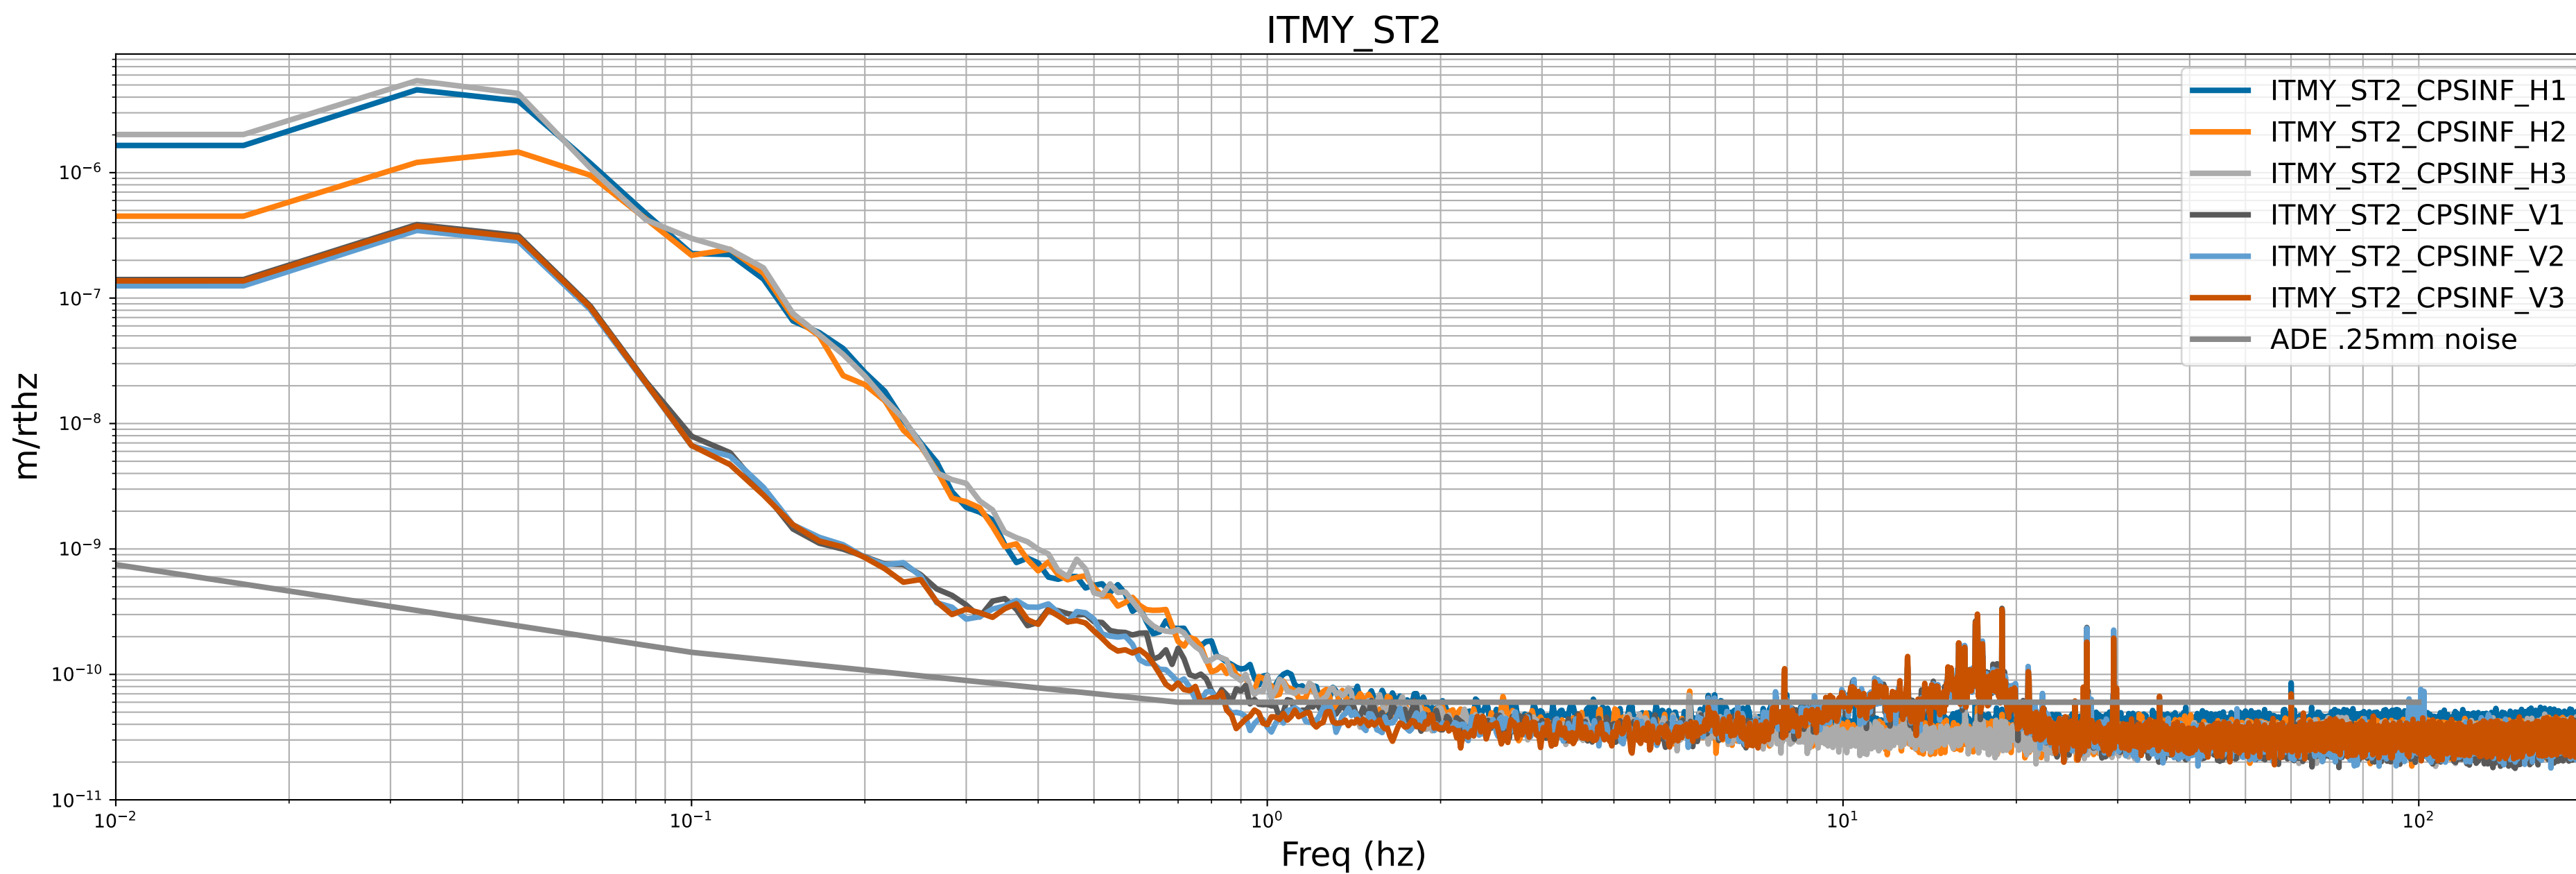

HAM2 CPS Spectra 1397469600 to 1397470200

calibration only >10hz

HAM3 CPS Spectra 1397469600 to 1397470200

calibration only >10hz

HAM4 CPS Spectra 1397469600 to 1397470200

calibration only >10hz

HAM5 CPS Spectra 1397469600 to 1397470200

calibration only >10hz

HAM6 CPS Spectra 1397469600 to 1397470200

HAM7 CPS Spectra 1397469600 to 1397470200

calibration only >10hz

HAM8 CPS Spectra 1397469600 to 1397470200

calibration only >10hz

CPS Spectra 1397469600 to 1397470200

calibration only >10hz

CPS Spectra 1397469600 to 1397470200

calibration only >10hz

CPS Spectra 1397469600 to 1397470200

calibration only >10hz

CPS Spectra 1397469600 to 1397470200

calibration only >10hz

CPS Spectra 1397469600 to 1397470200

calibration only >10hz