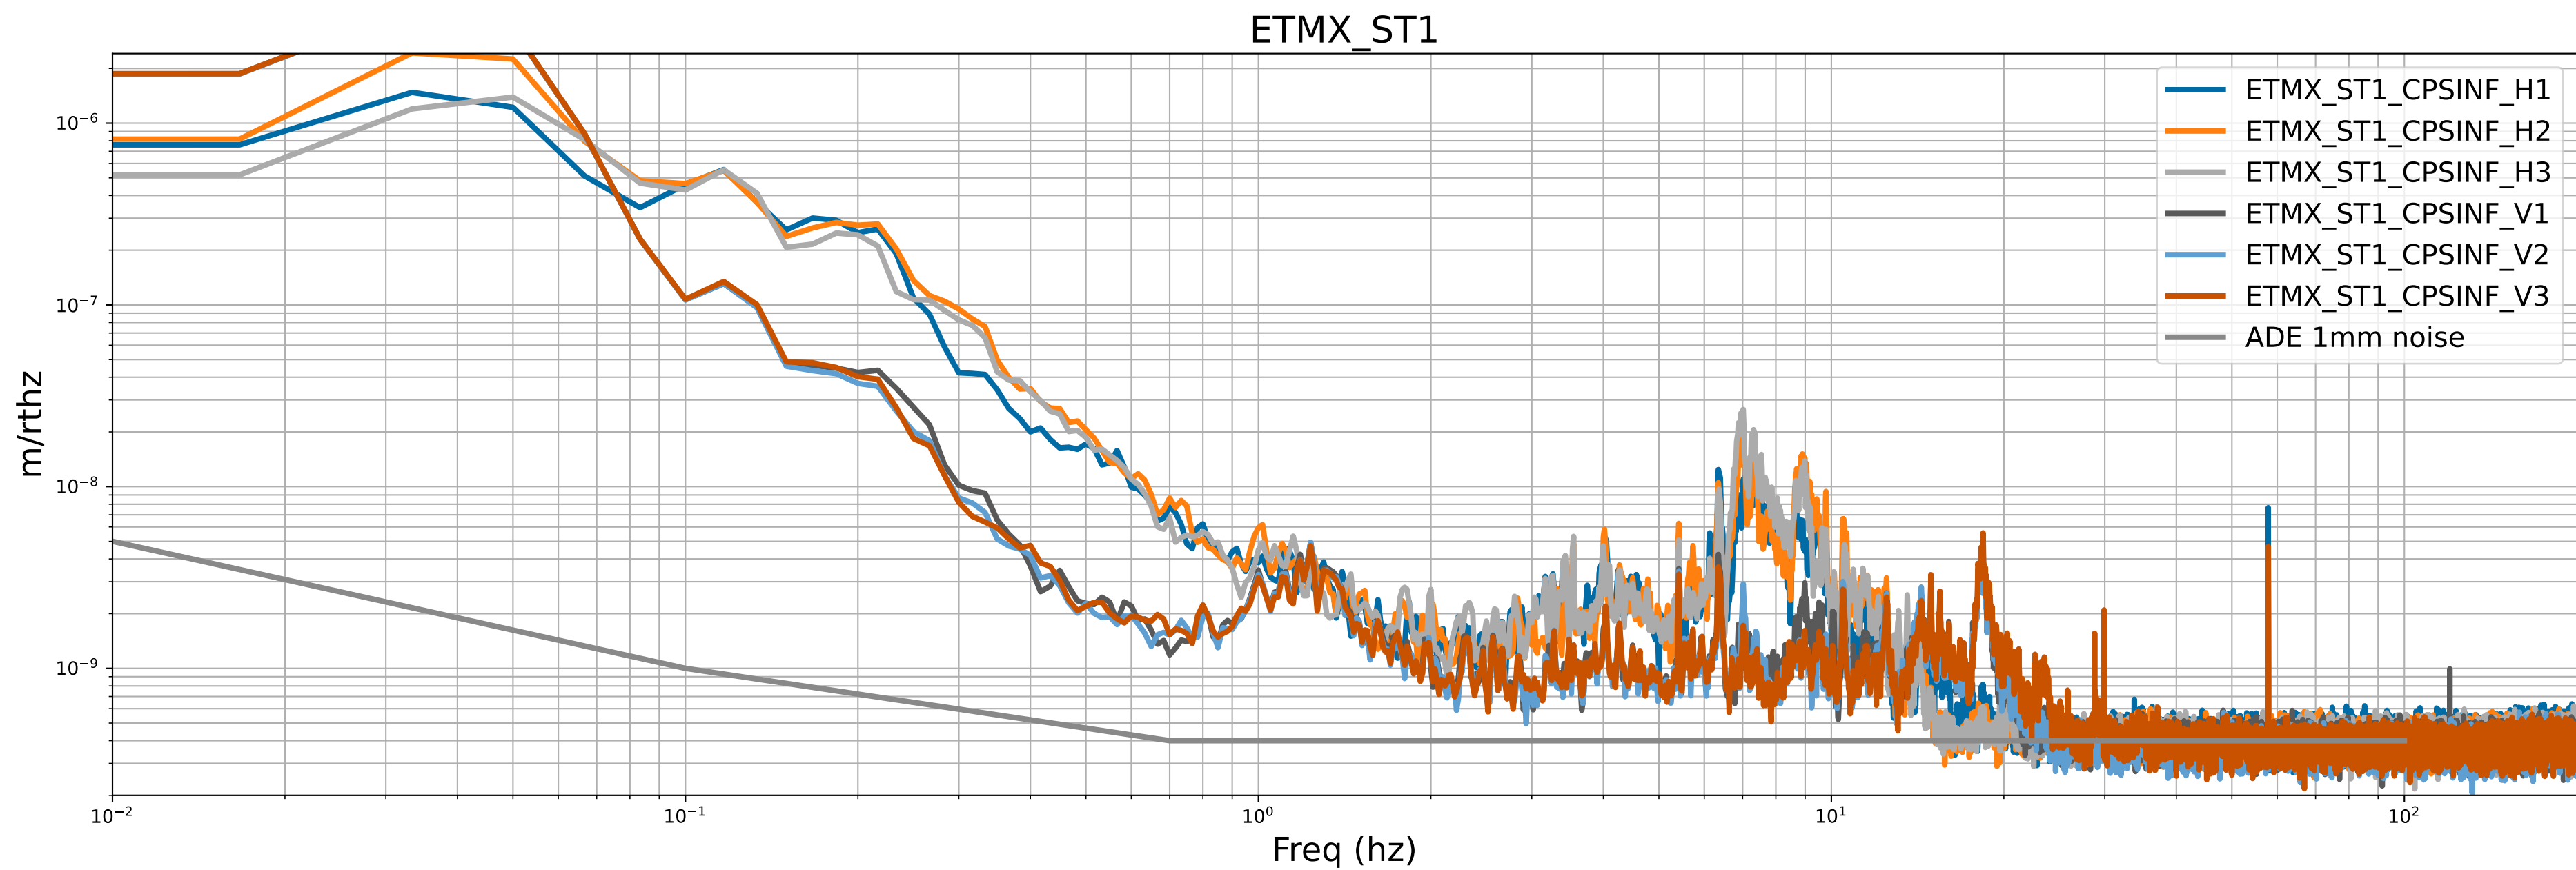

HAM2 CPS Spectra 1397469600 to 1397470200

calibration only >10hz

HAM3 CPS Spectra 1397469600 to 1397470200

calibration only >10hz

HAM4 CPS Spectra 1397469600 to 1397470200

calibration only >10hz

HAM5 CPS Spectra 1397469600 to 1397470200

calibration only >10hz

HAM6 CPS Spectra 1397469600 to 1397470200

HAM7 CPS Spectra 1397469600 to 1397470200

calibration only >10hz

HAM8 CPS Spectra 1397469600 to 1397470200

calibration only >10hz

CPS Spectra 1397469600 to 1397470200

calibration only >10hz

CPS Spectra 1397469600 to 1397470200

calibration only >10hz

CPS Spectra 1397469600 to 1397470200

calibration only >10hz

CPS Spectra 1397469600 to 1397470200

calibration only >10hz

CPS Spectra 1397469600 to 1397470200

calibration only >10hz