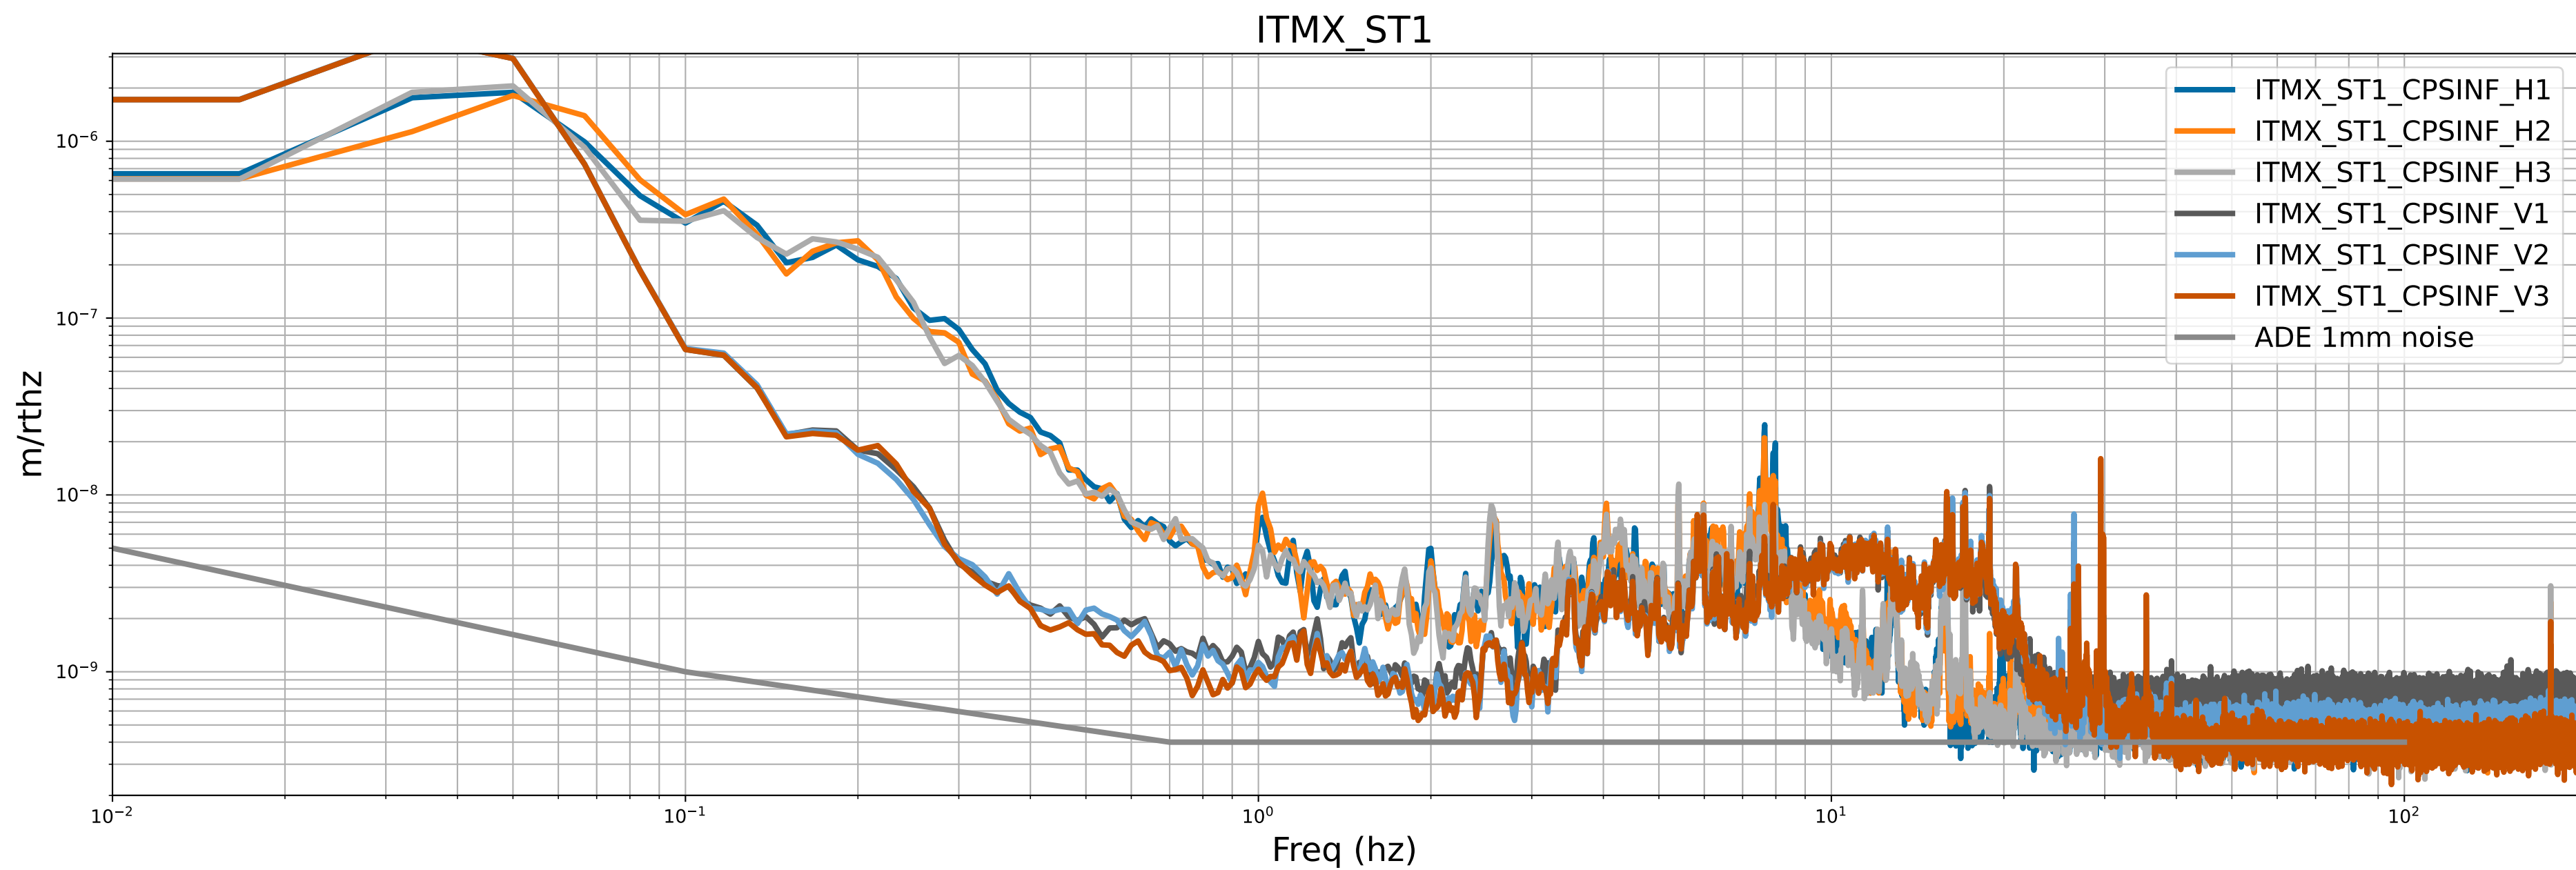

HAM2 CPS Spectra 1397469600 to 1397470200

calibration only >10hz

HAM3 CPS Spectra 1397469600 to 1397470200

calibration only >10hz

HAM4 CPS Spectra 1397469600 to 1397470200

calibration only >10hz

HAM5 CPS Spectra 1397469600 to 1397470200

calibration only >10hz

HAM6 CPS Spectra 1397469600 to 1397470200

HAM7 CPS Spectra 1397469600 to 1397470200

calibration only >10hz

HAM8 CPS Spectra 1397469600 to 1397470200

calibration only >10hz

CPS Spectra 1397469600 to 1397470200

calibration only >10hz

CPS Spectra 1397469600 to 1397470200

calibration only >10hz

CPS Spectra 1397469600 to 1397470200

calibration only >10hz

CPS Spectra 1397469600 to 1397470200

calibration only >10hz

CPS Spectra 1397469600 to 1397470200

calibration only >10hz