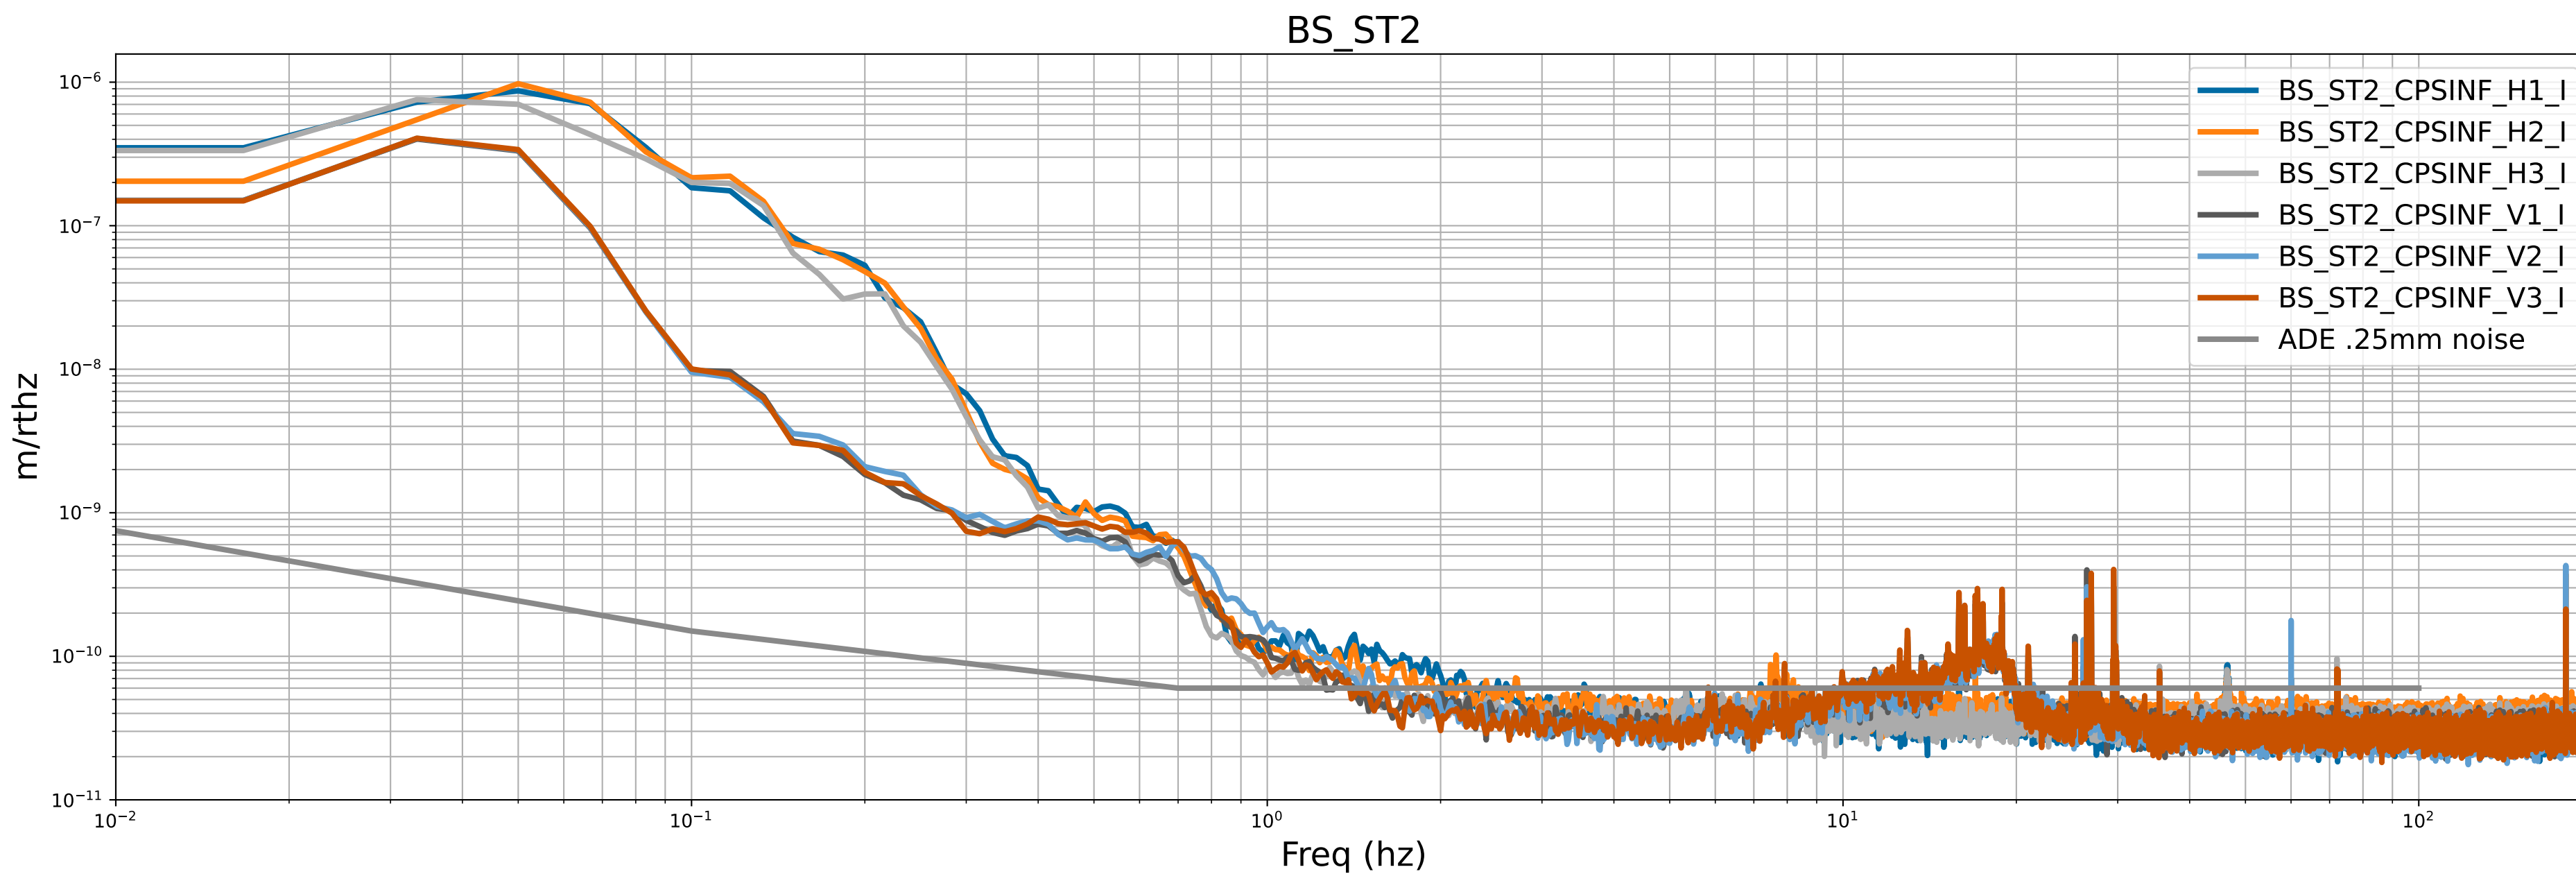

HAM2 CPS Spectra 1397469600 to 1397470200

calibration only >10hz

HAM3 CPS Spectra 1397469600 to 1397470200

calibration only >10hz

HAM4 CPS Spectra 1397469600 to 1397470200

calibration only >10hz

HAM5 CPS Spectra 1397469600 to 1397470200

calibration only >10hz

HAM6 CPS Spectra 1397469600 to 1397470200

HAM7 CPS Spectra 1397469600 to 1397470200

calibration only >10hz

HAM8 CPS Spectra 1397469600 to 1397470200

calibration only >10hz

CPS Spectra 1397469600 to 1397470200

calibration only >10hz

CPS Spectra 1397469600 to 1397470200

calibration only >10hz

CPS Spectra 1397469600 to 1397470200

calibration only >10hz

CPS Spectra 1397469600 to 1397470200

calibration only >10hz

CPS Spectra 1397469600 to 1397470200