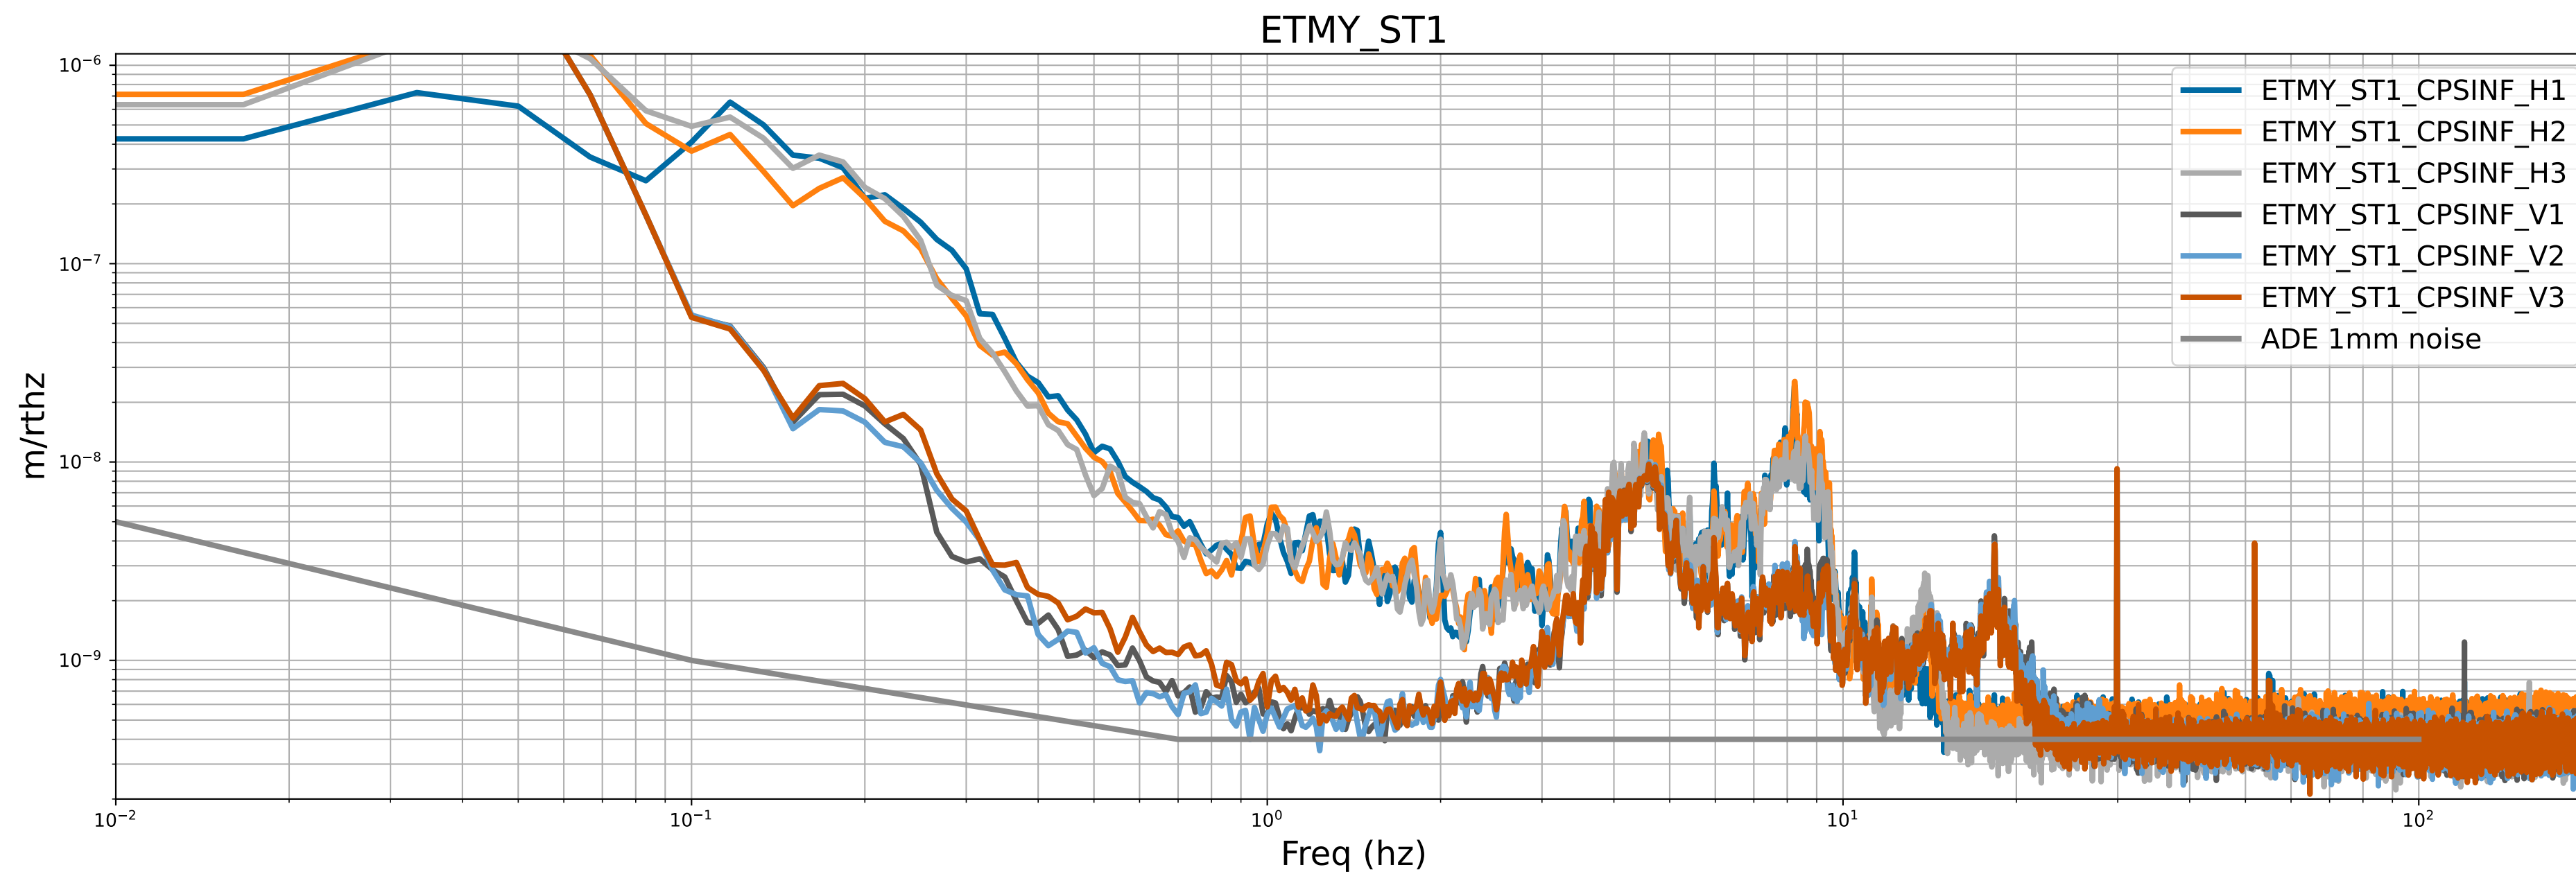

HAM2 CPS Spectra 1397469600 to 1397470200

calibration only >10hz

HAM3 CPS Spectra 1397469600 to 1397470200

calibration only >10hz

HAM4 CPS Spectra 1397469600 to 1397470200

calibration only >10hz

HAM5 CPS Spectra 1397469600 to 1397470200

calibration only >10hz

HAM6 CPS Spectra 1397469600 to 1397470200

HAM7 CPS Spectra 1397469600 to 1397470200

calibration only >10hz

HAM8 CPS Spectra 1397469600 to 1397470200

calibration only >10hz

CPS Spectra 1397469600 to 1397470200

calibration only >10hz

CPS Spectra 1397469600 to 1397470200

calibration only >10hz

CPS Spectra 1397469600 to 1397470200

calibration only >10hz

CPS Spectra 1397469600 to 1397470200

calibration only >10hz

CPS Spectra 1397469600 to 1397470200

calibration only >10hz