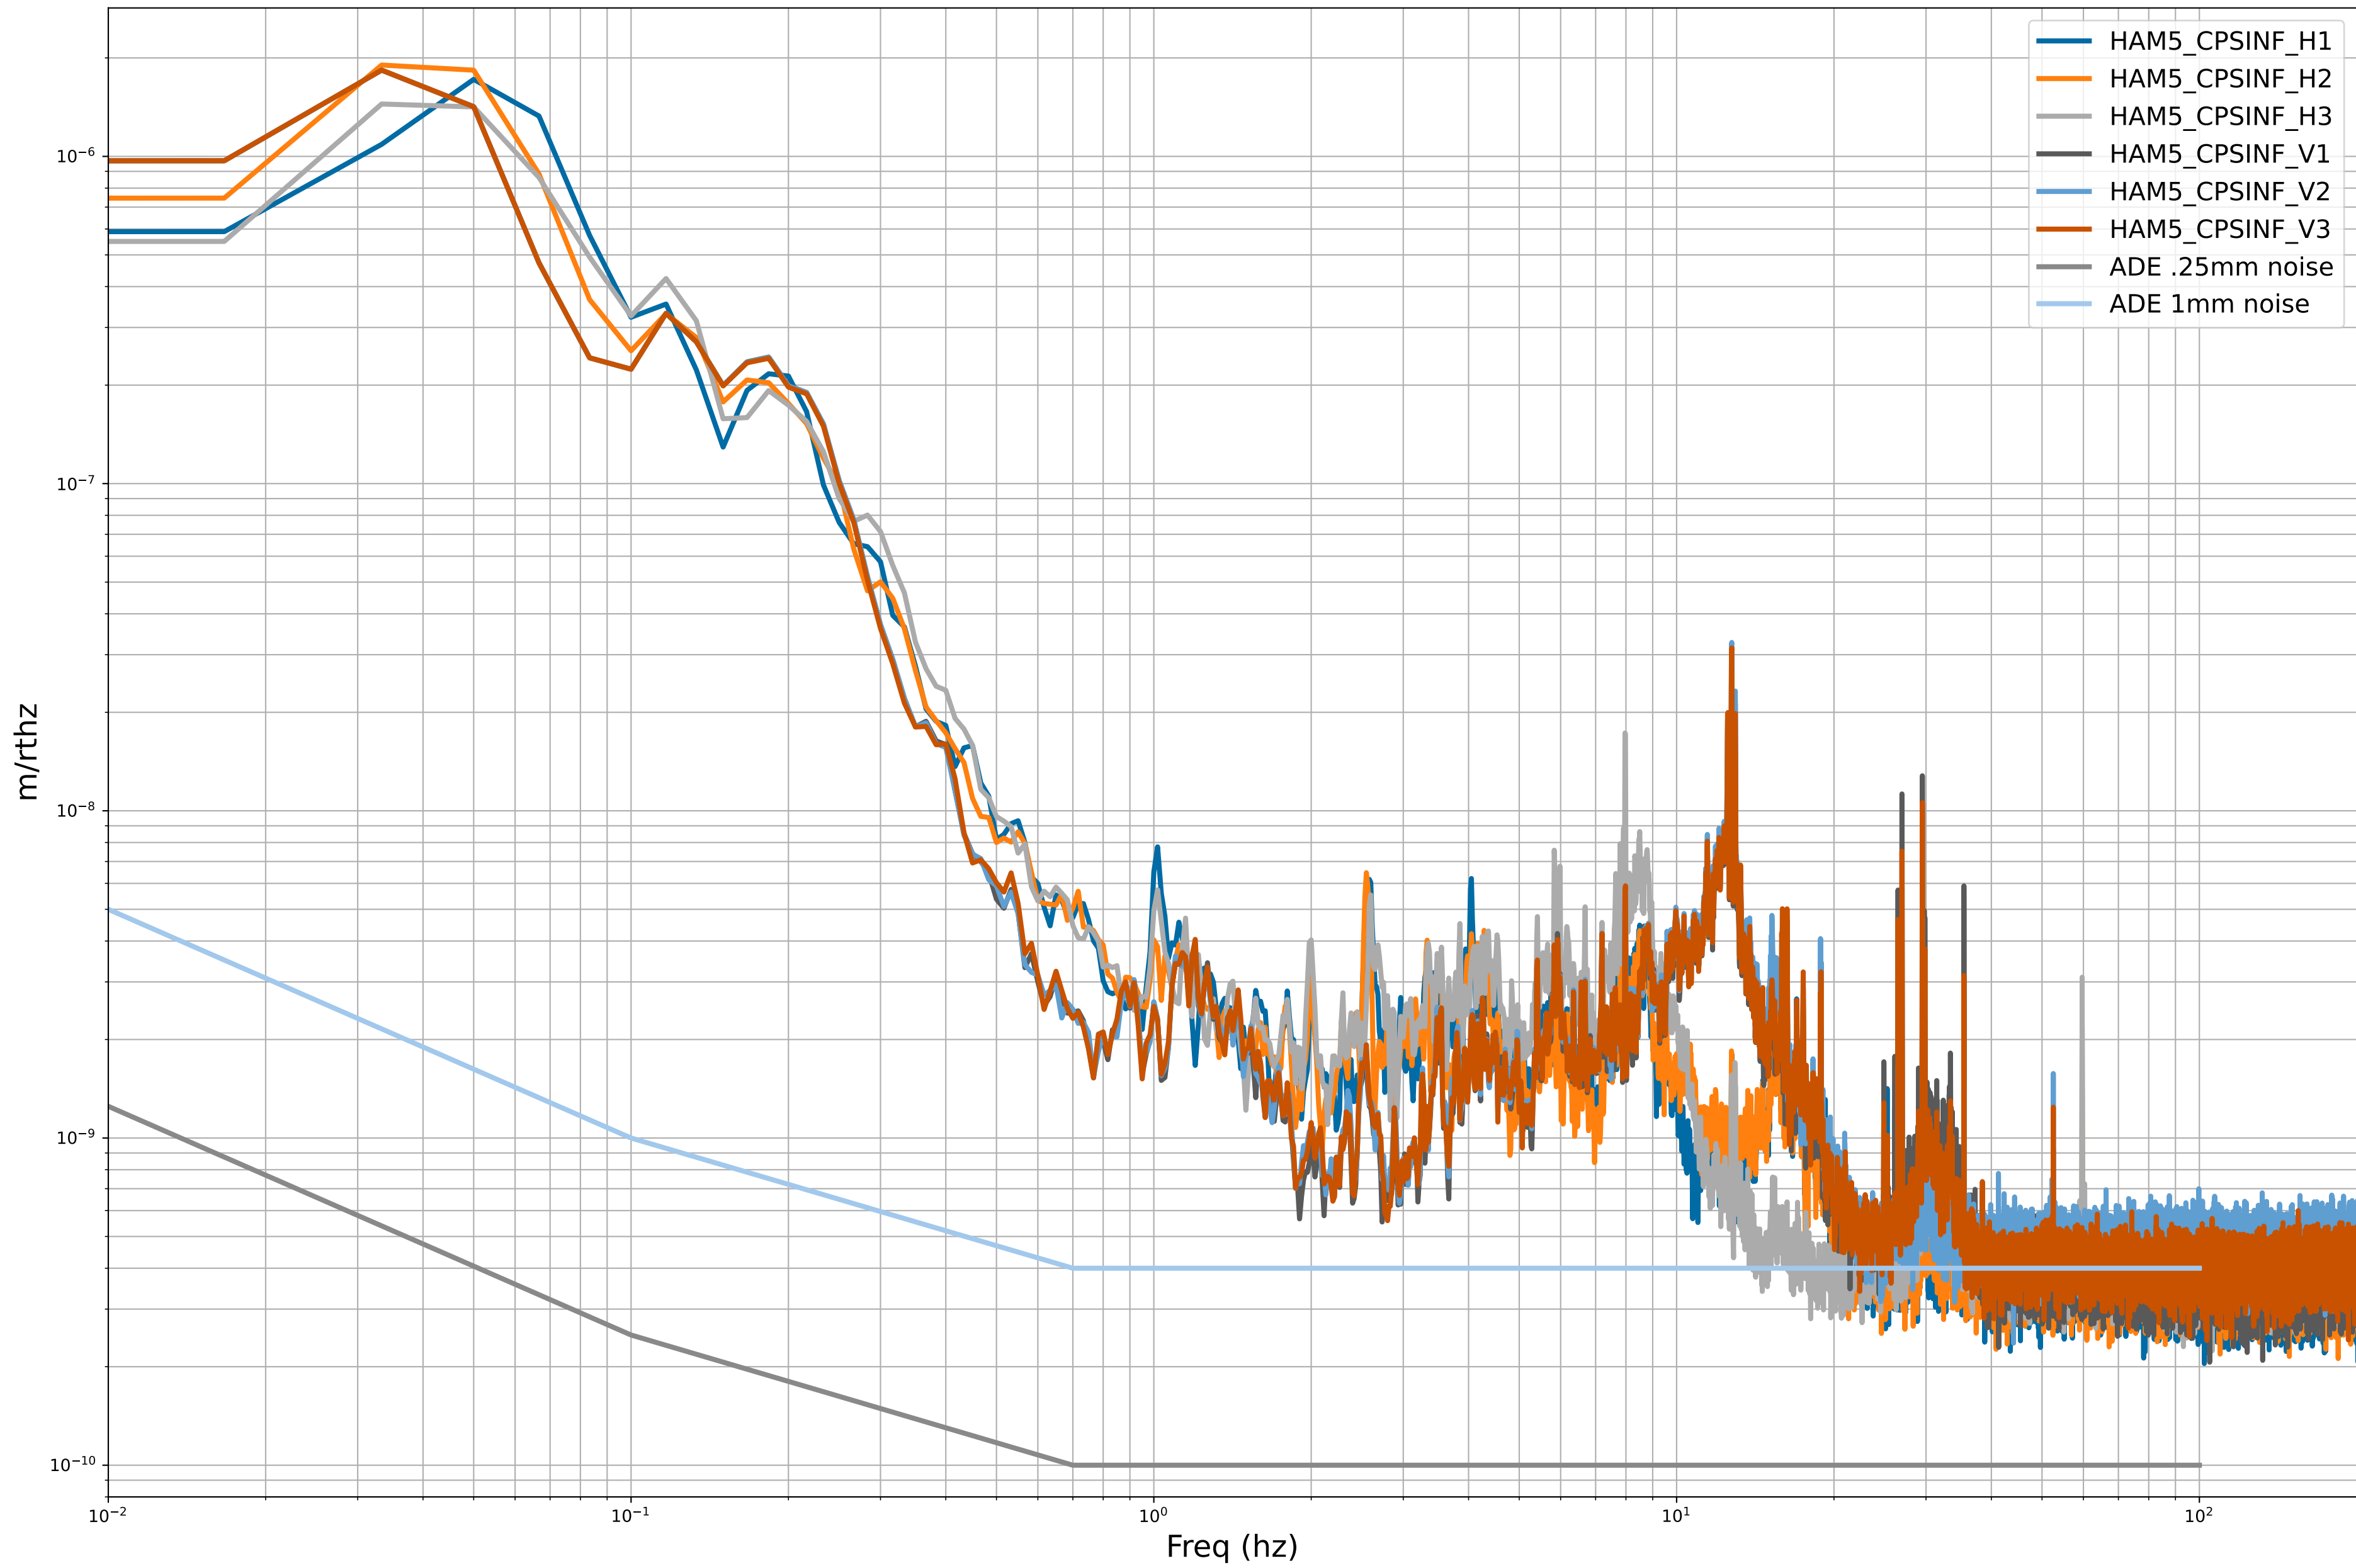

HAM2 CPS Spectra 1397469600 to 1397470200

calibration only >10hz

HAM3 CPS Spectra 1397469600 to 1397470200

calibration only >10hz

HAM4 CPS Spectra 1397469600 to 1397470200

calibration only >10hz

HAM5 CPS Spectra 1397469600 to 1397470200

calibration only >10hz

HAM6 CPS Spectra 1397469600 to 1397470200

HAM7 CPS Spectra 1397469600 to 1397470200

calibration only >10hz

HAM8 CPS Spectra 1397469600 to 1397470200

calibration only >10hz

CPS Spectra 1397469600 to 1397470200

calibration only >10hz

CPS Spectra 1397469600 to 1397470200

calibration only >10hz

CPS Spectra 1397469600 to 1397470200

calibration only >10hz

CPS Spectra 1397469600 to 1397470200

calibration only >10hz

CPS Spectra 1397469600 to 1397470200