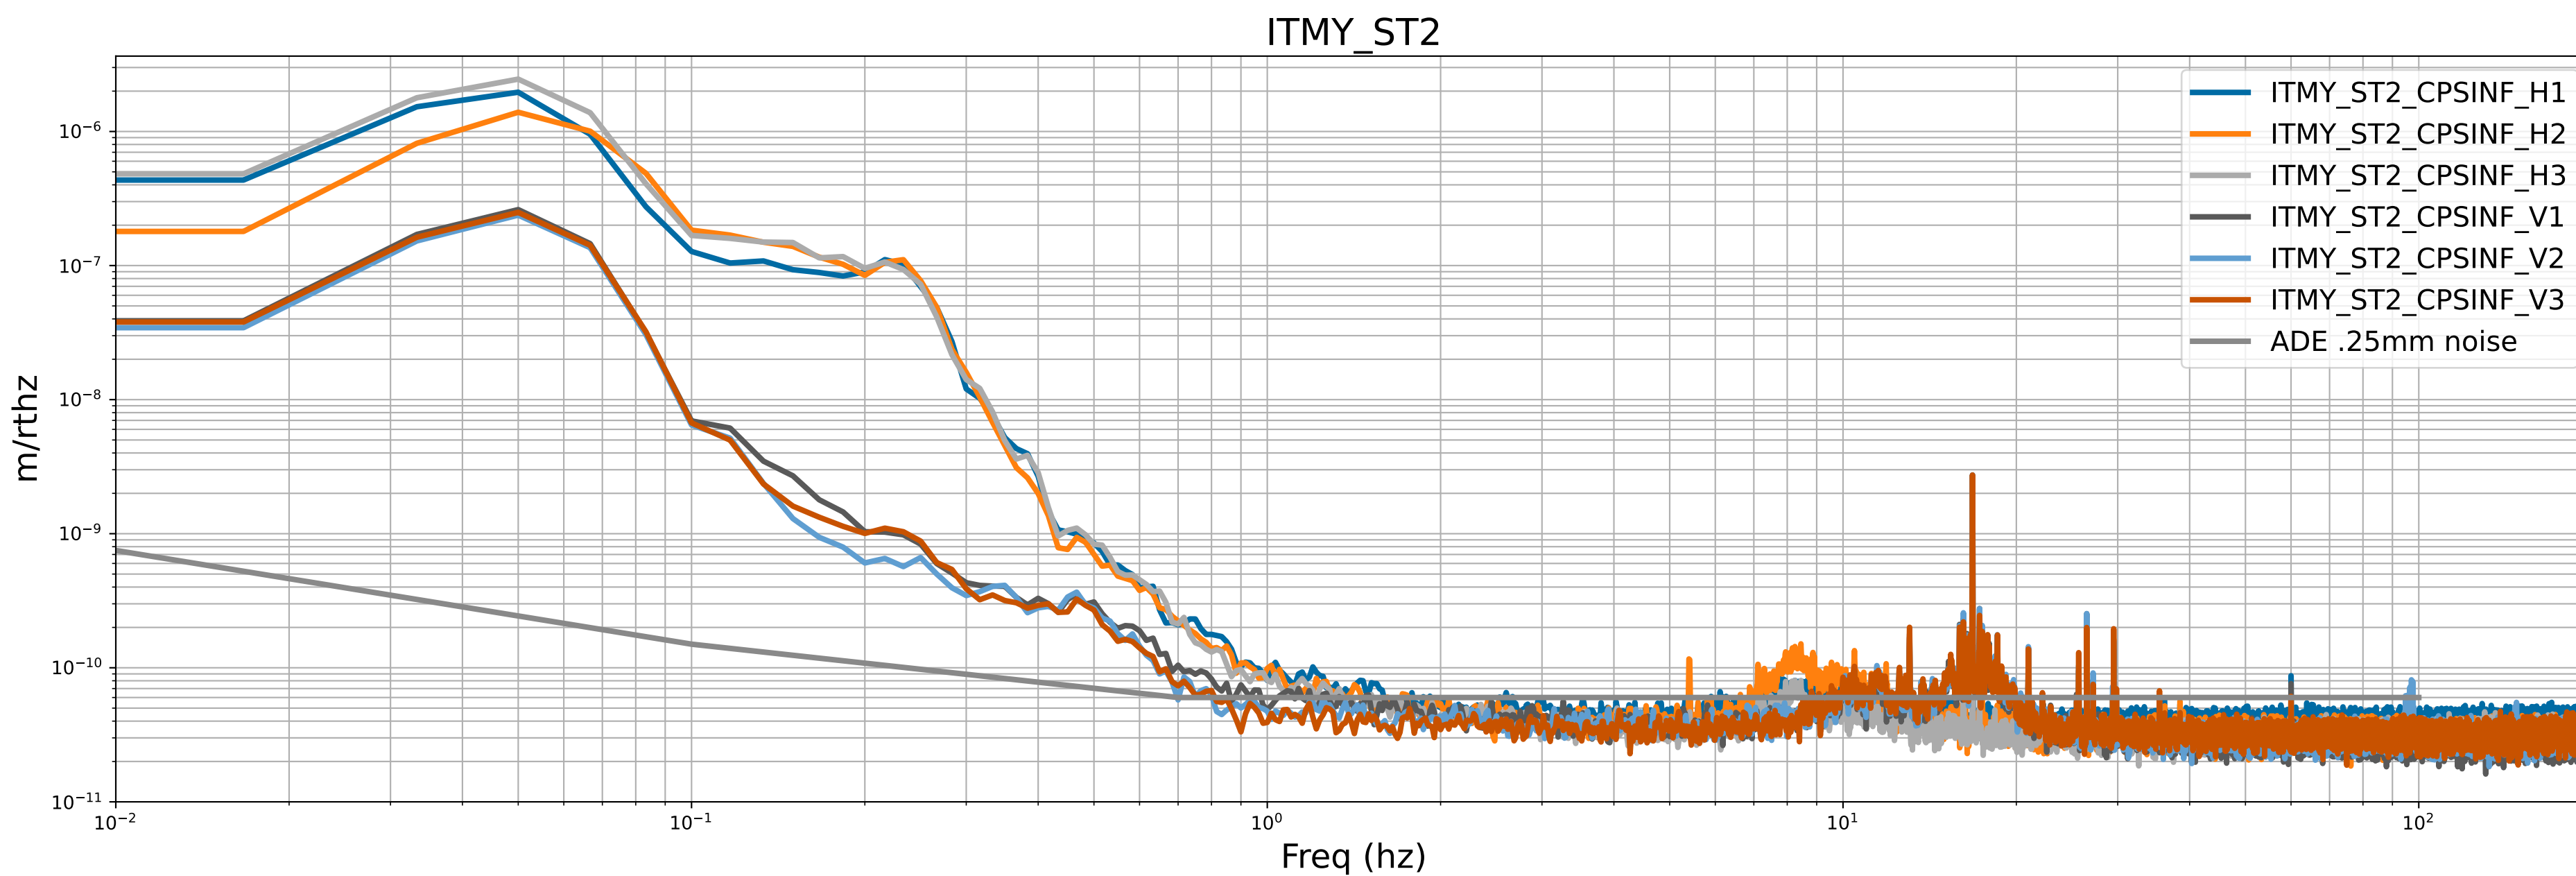

CPS Spectra 1397815200 to 1397815800

calibration only >10hz