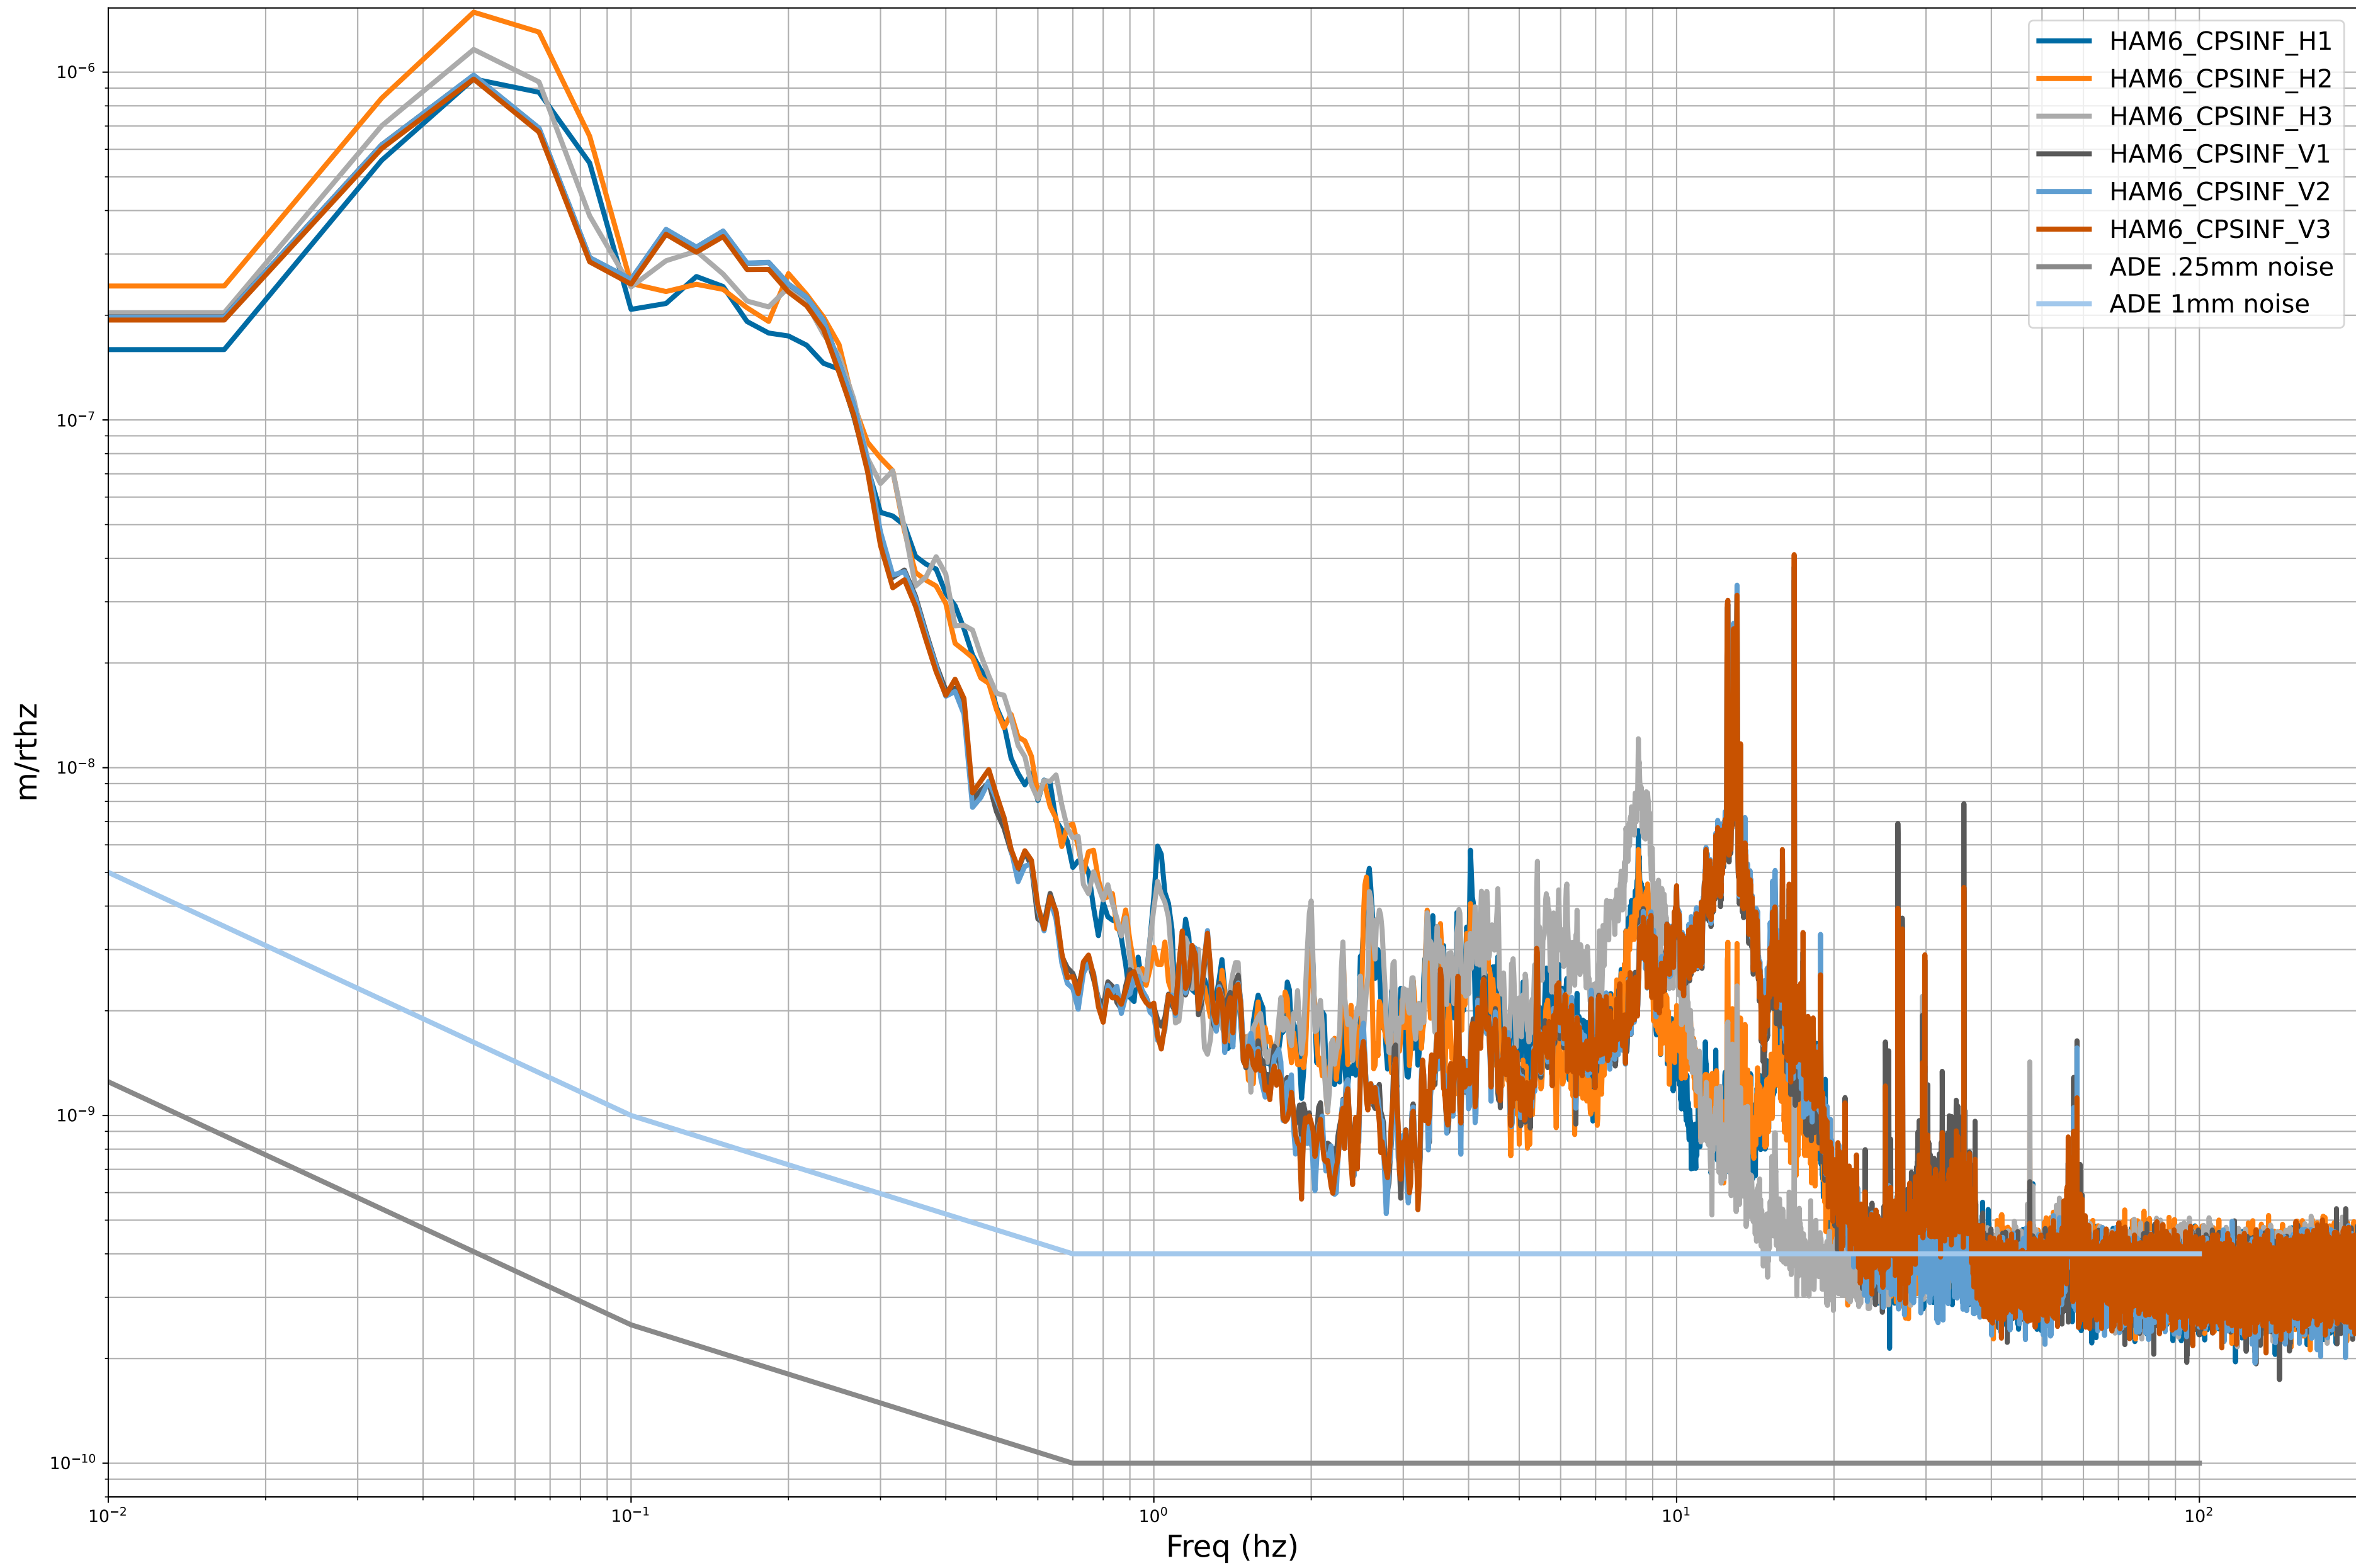

HAM6 CPS Spectra 1397815200 to 1397815800

calibration only >10hz