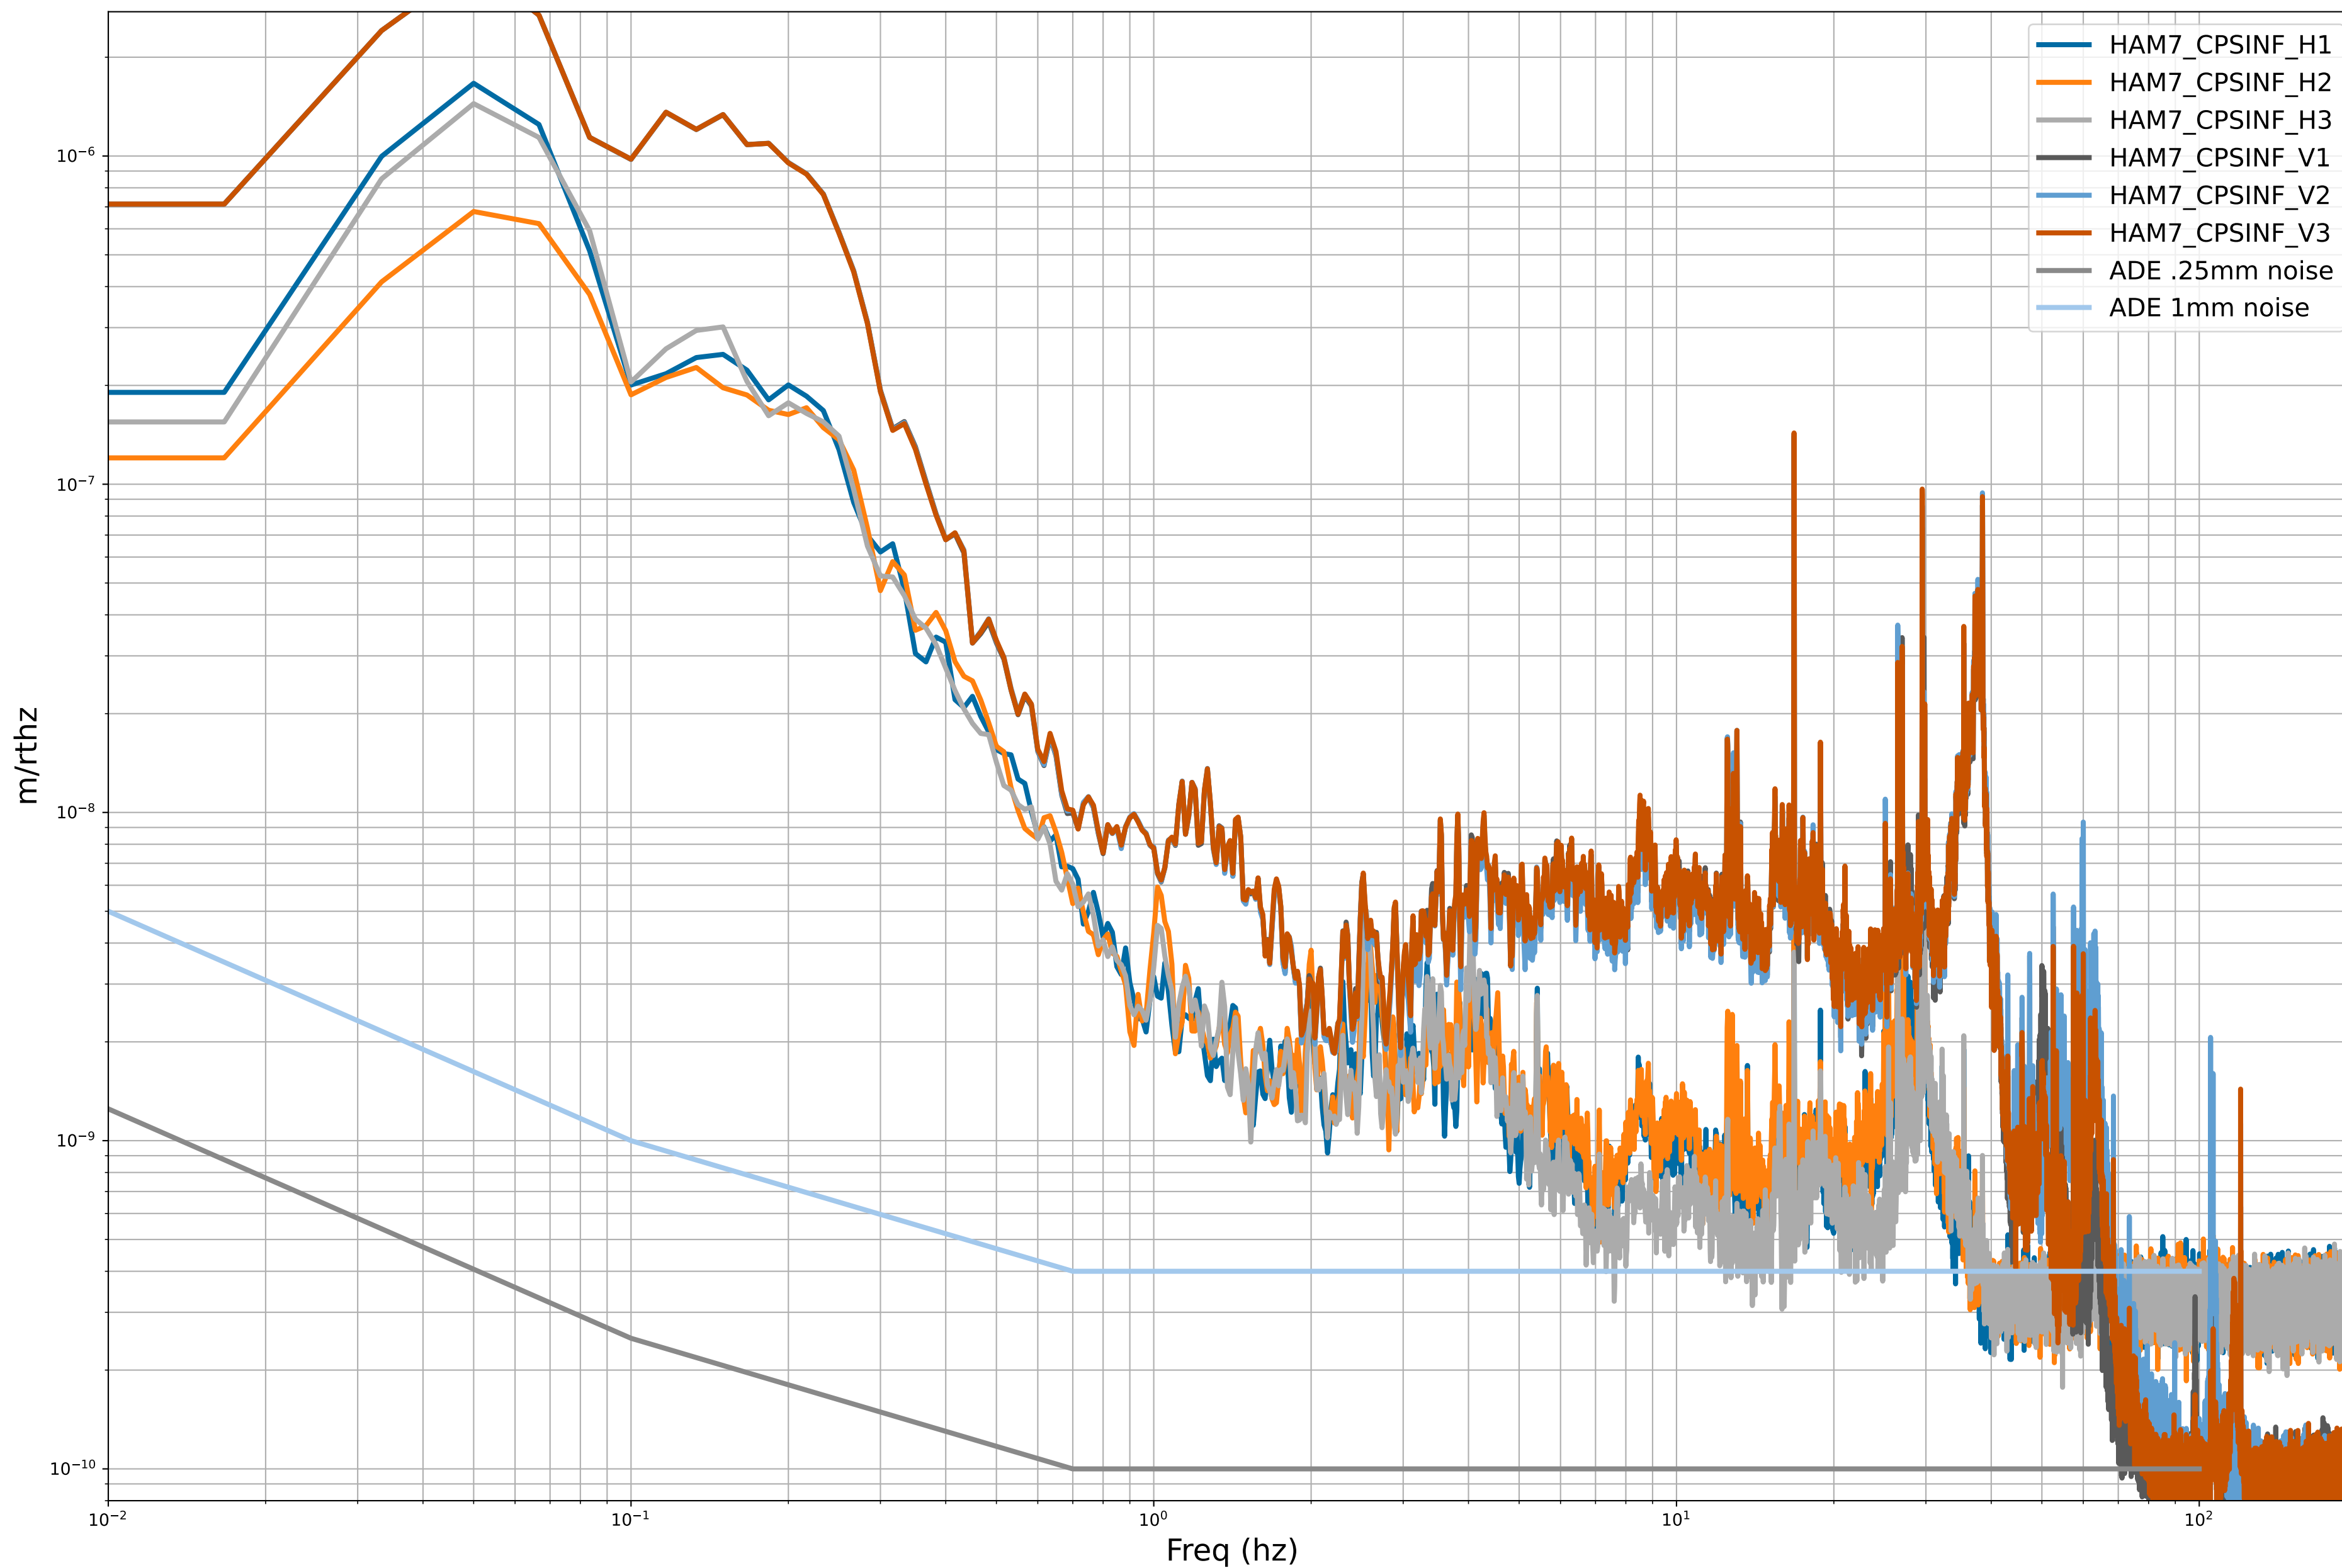

# HAM4 CPS Spectra 1397815200 to 1397815800

calibration only >10hz

# HAM5 CPS Spectra 1397815200 to 1397815800

calibration only >10hz

# HAM6 CPS Spectra 1397815200 to 1397815800

calibration only >10hz

# HAM7 CPS Spectra 1397815200 to 1397815800

calibration only >10hz