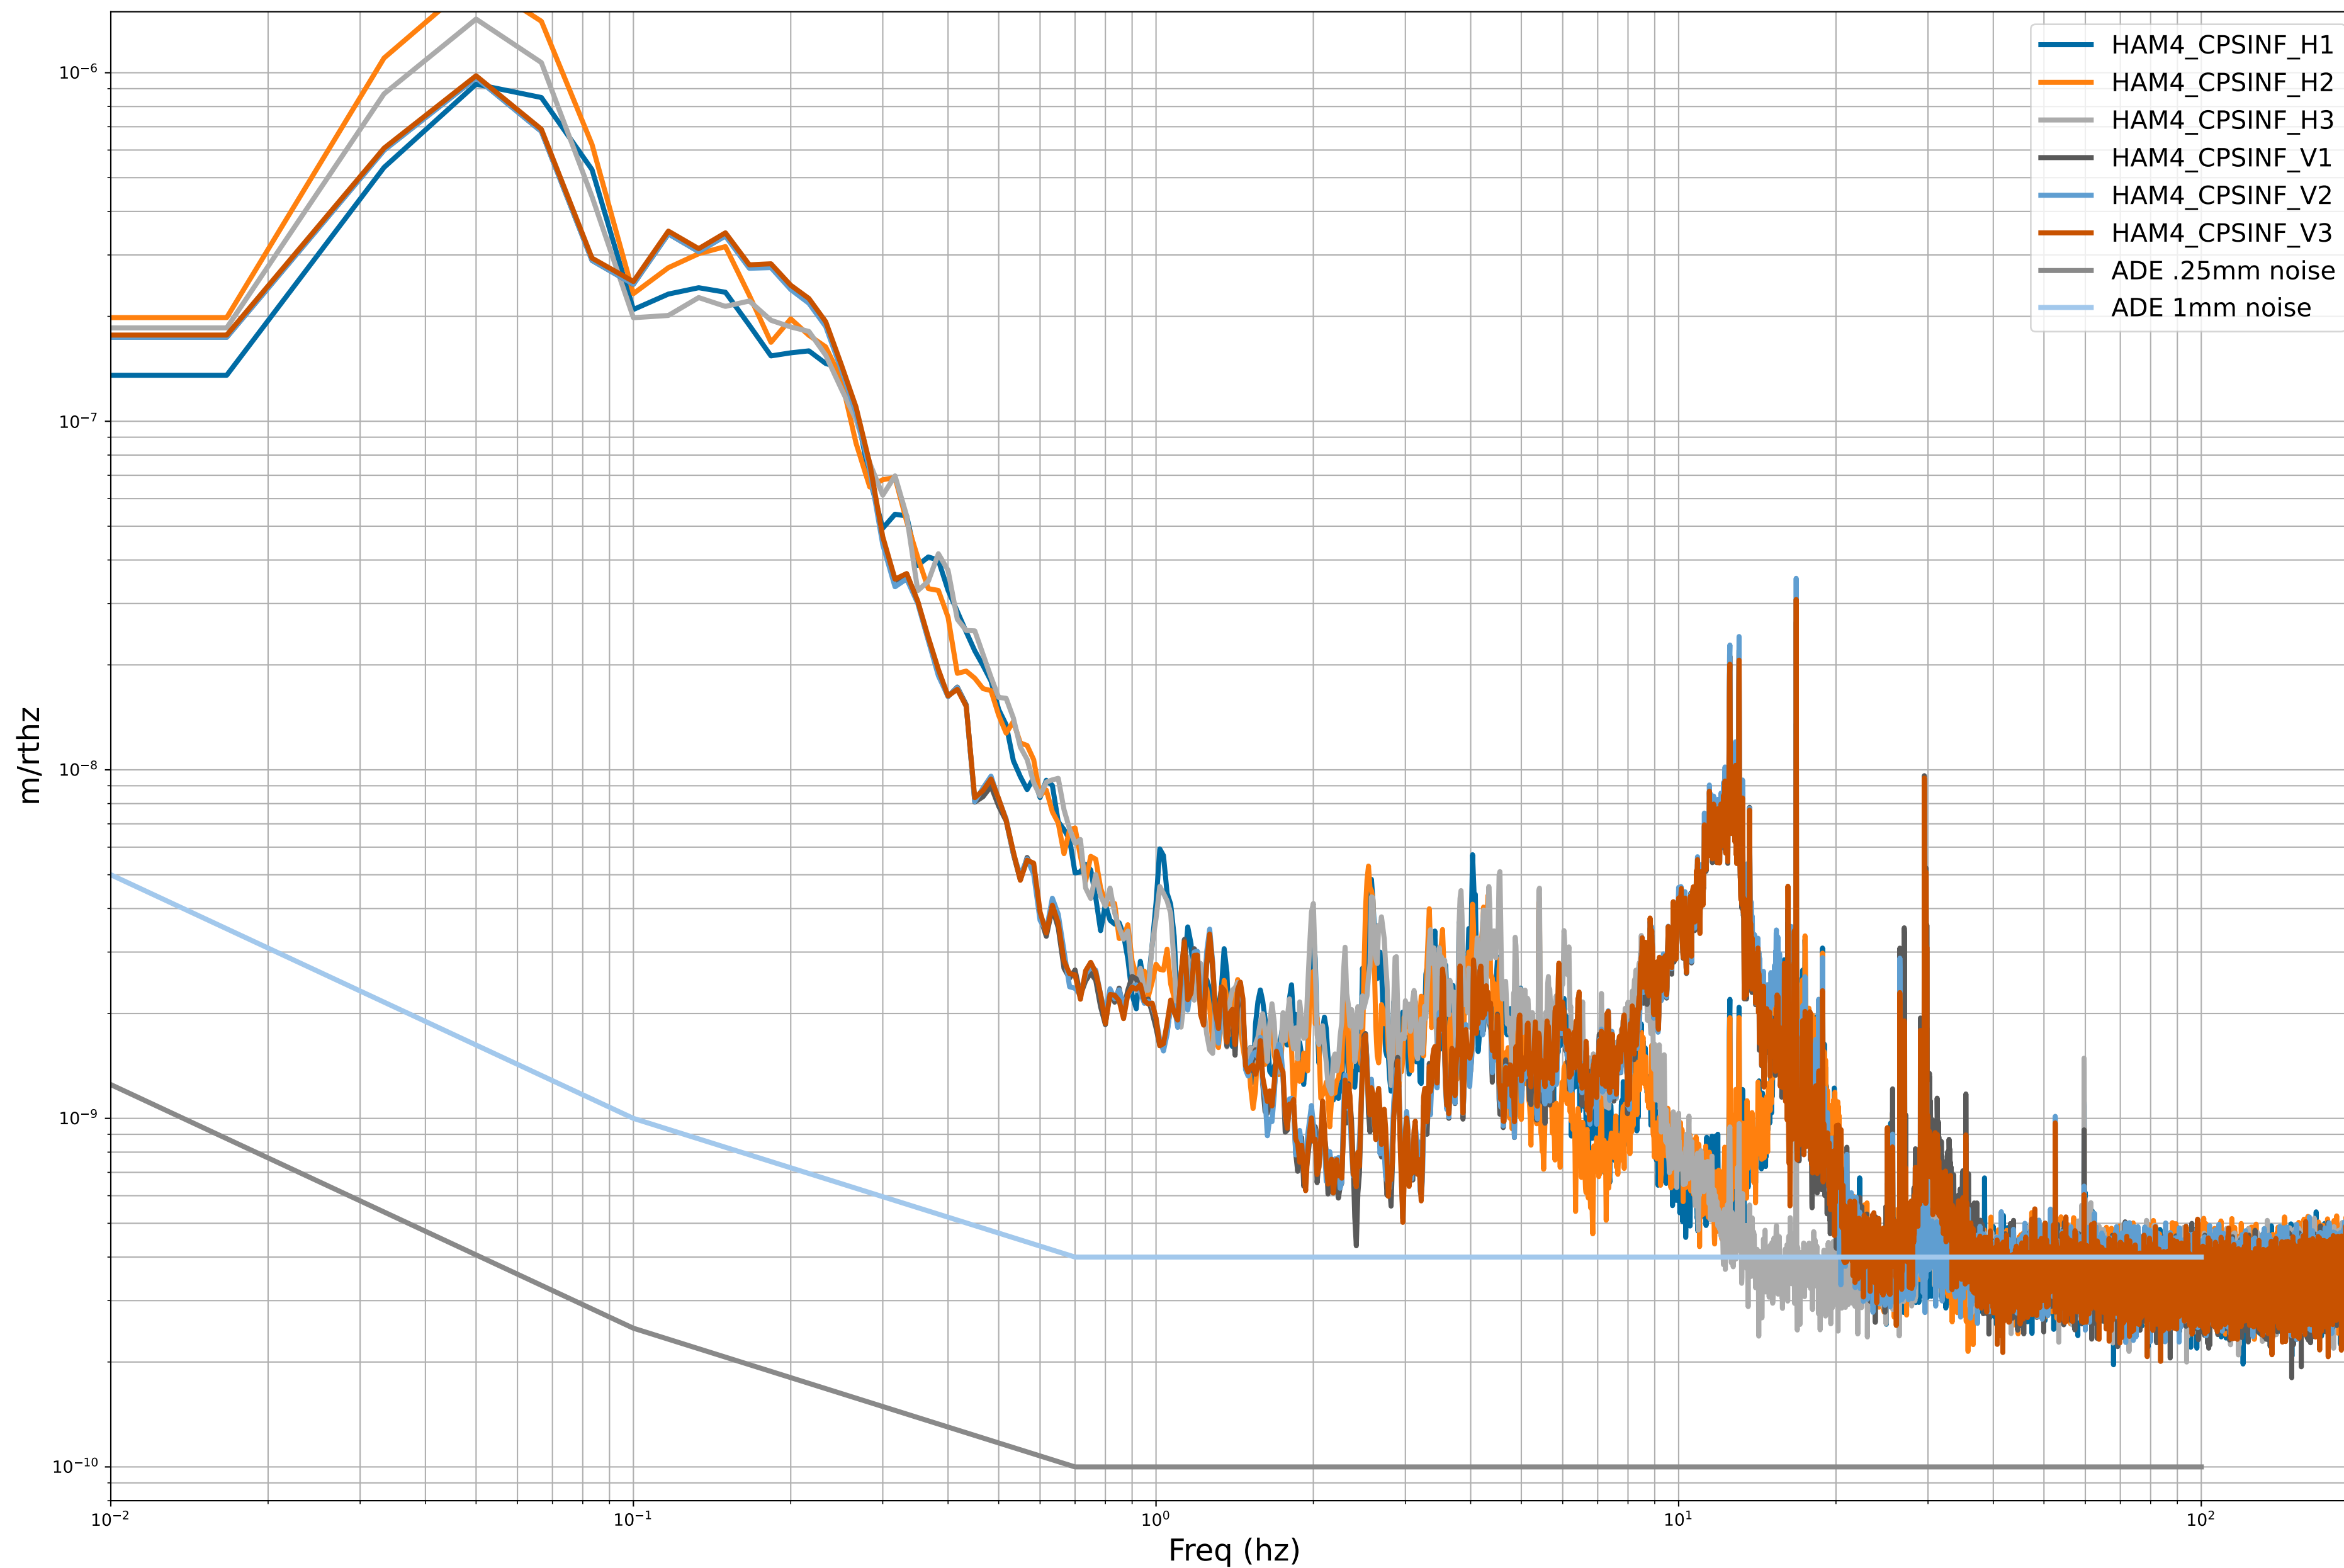

# HAM2 CPS Spectra 1397815200 to 1397815800

calibration only >10hz

# HAM3 CPS Spectra 1397815200 to 1397815800

calibration only >10hz

# HAM4 CPS Spectra 1397815200 to 1397815800

calibration only >10hz