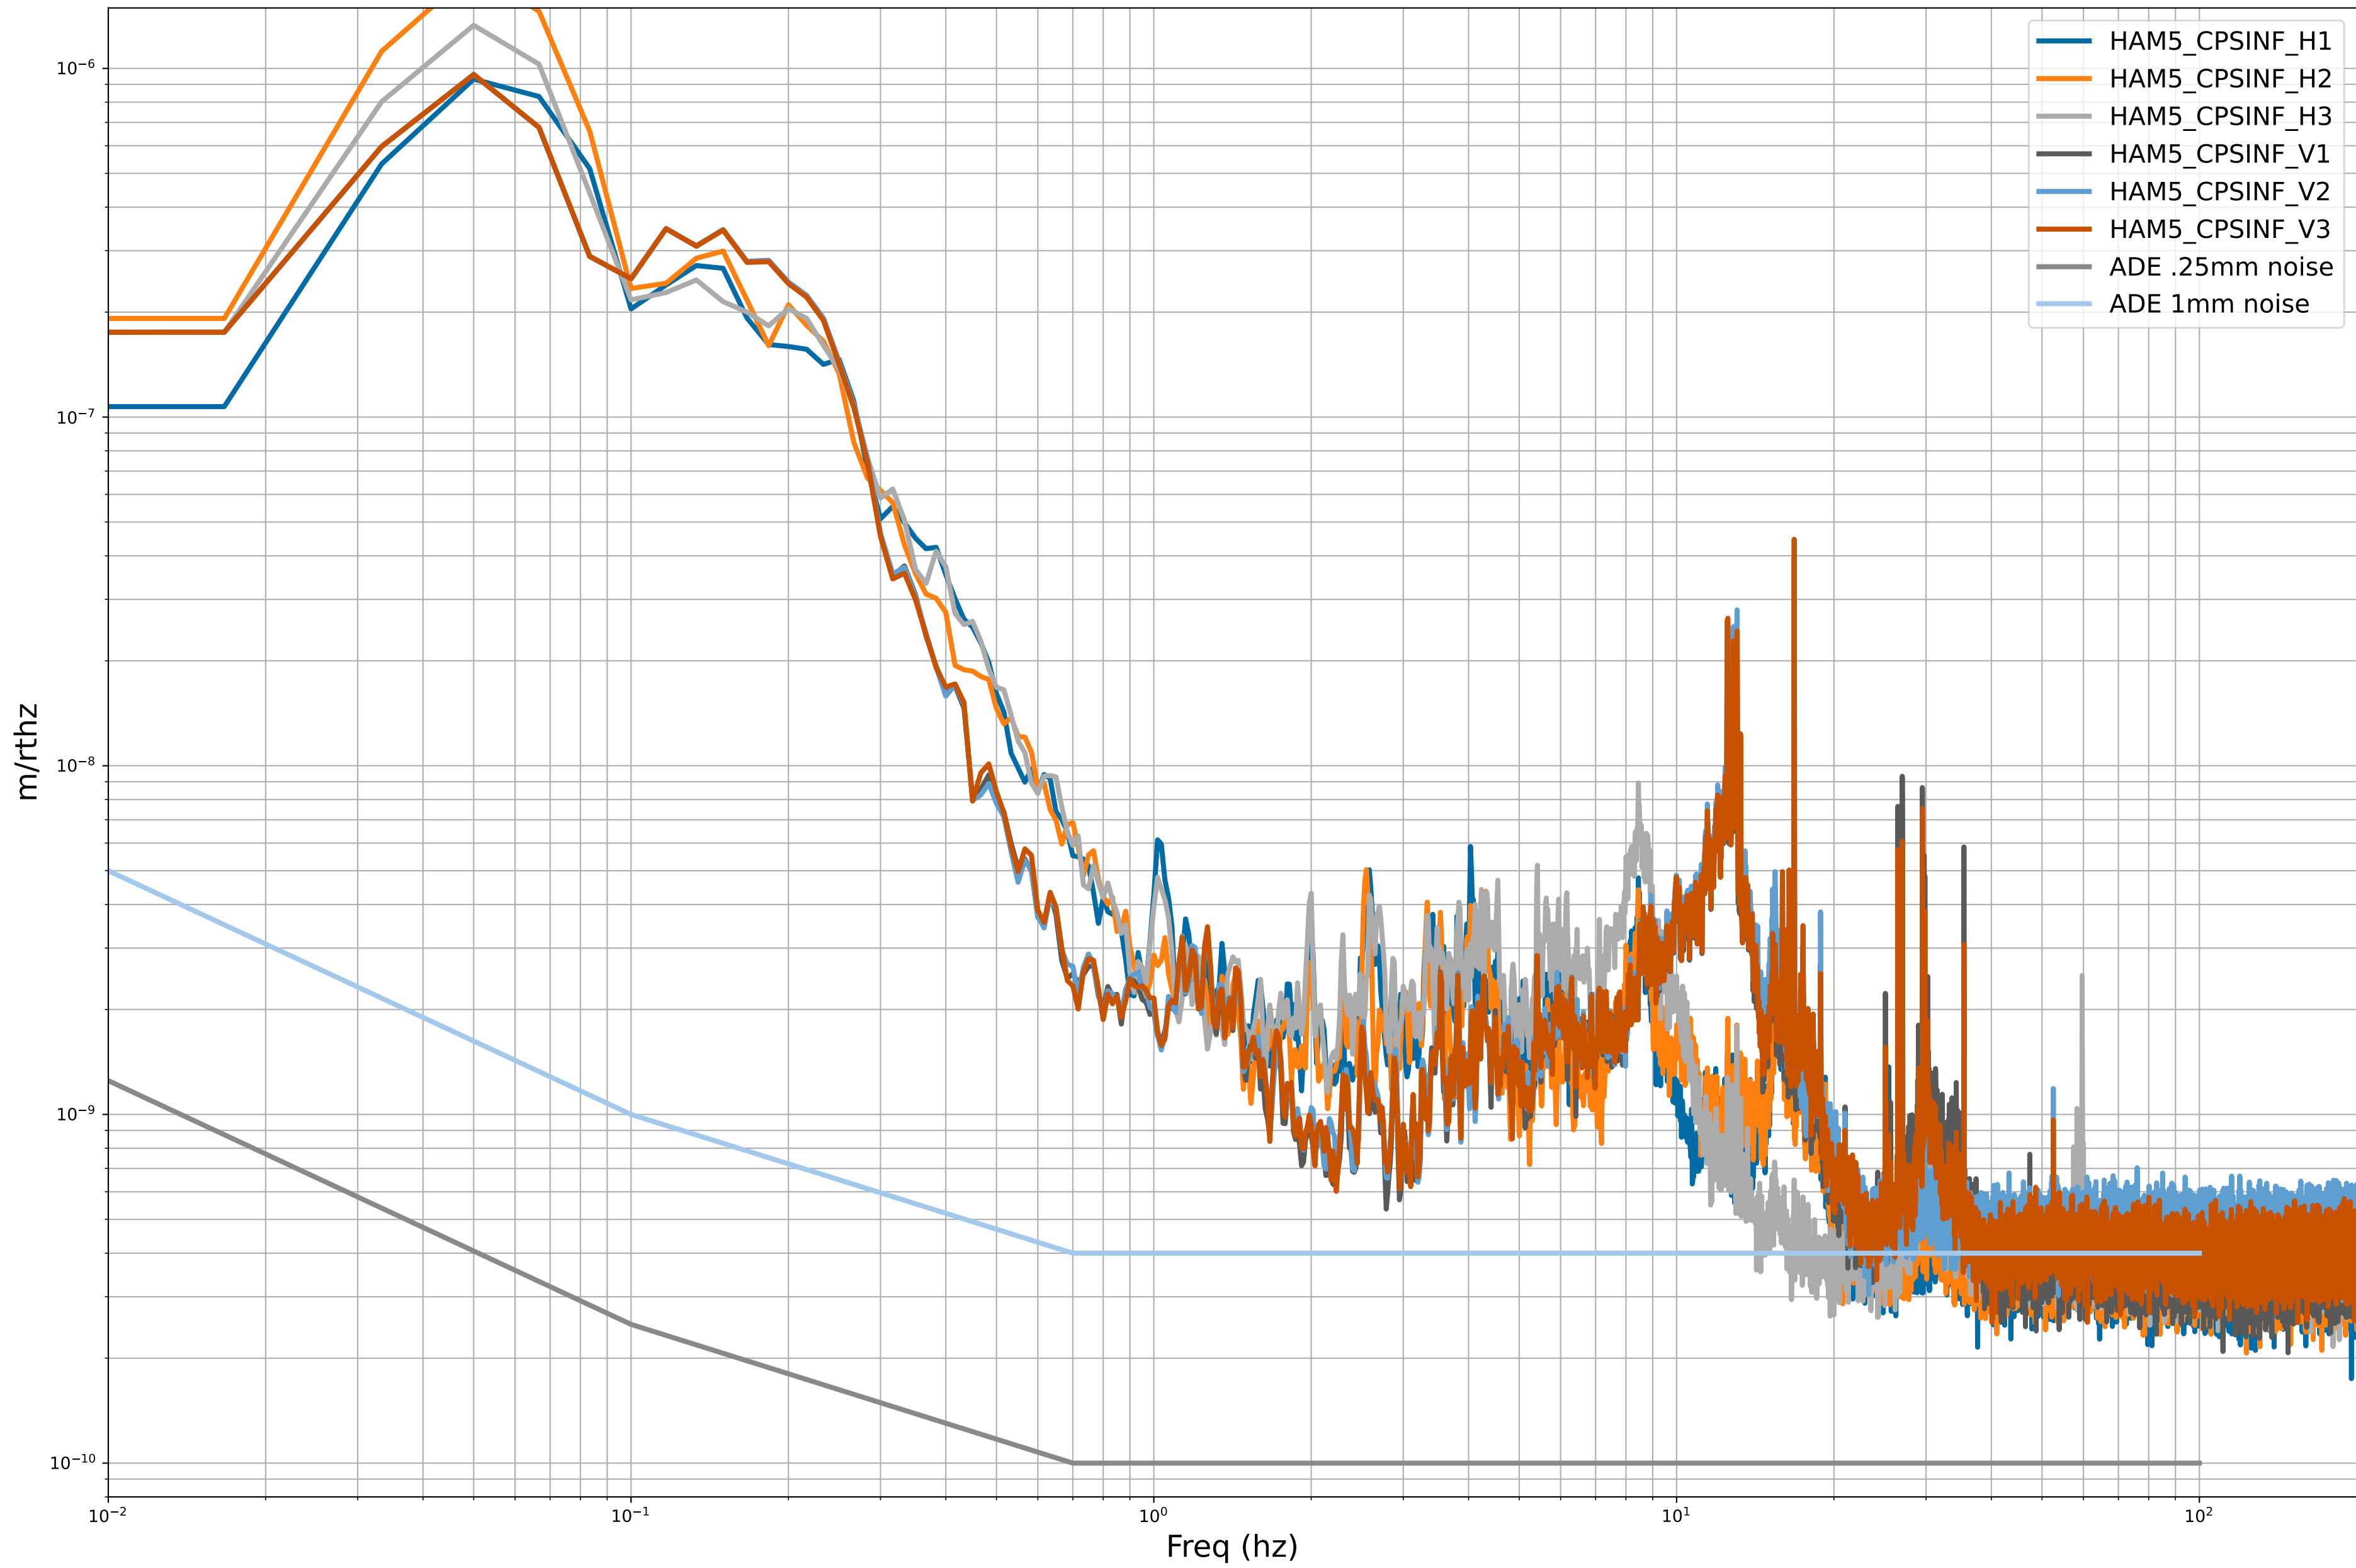

# HAM2 CPS Spectra 1397815200 to 1397815800

calibration only >10hz

# HAM3 CPS Spectra 1397815200 to 1397815800

calibration only >10hz

# HAM4 CPS Spectra 1397815200 to 1397815800

calibration only >10hz

# HAM5 CPS Spectra 1397815200 to 1397815800

calibration only >10hz