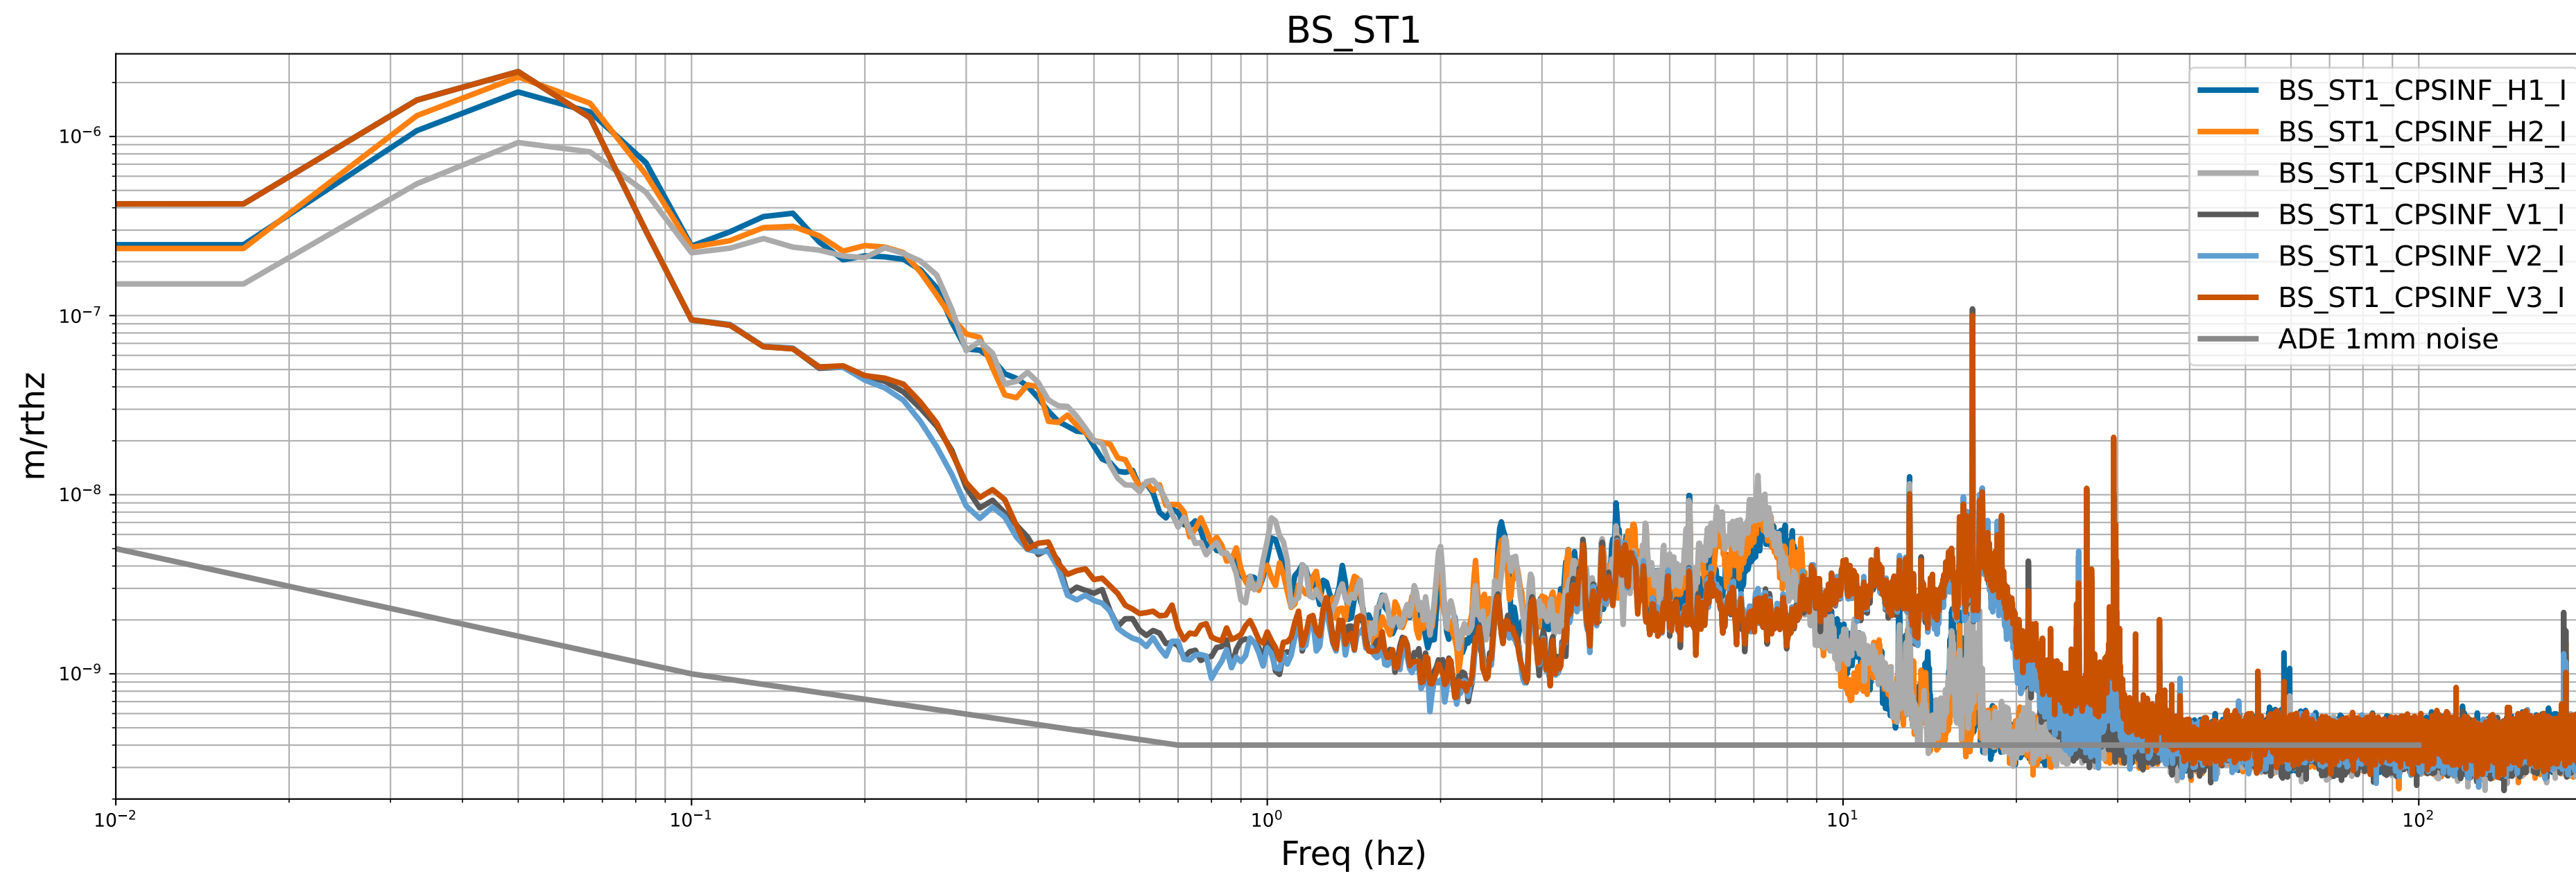

CPS Spectra 1397815200 to 1397815800

calibration only >10hz