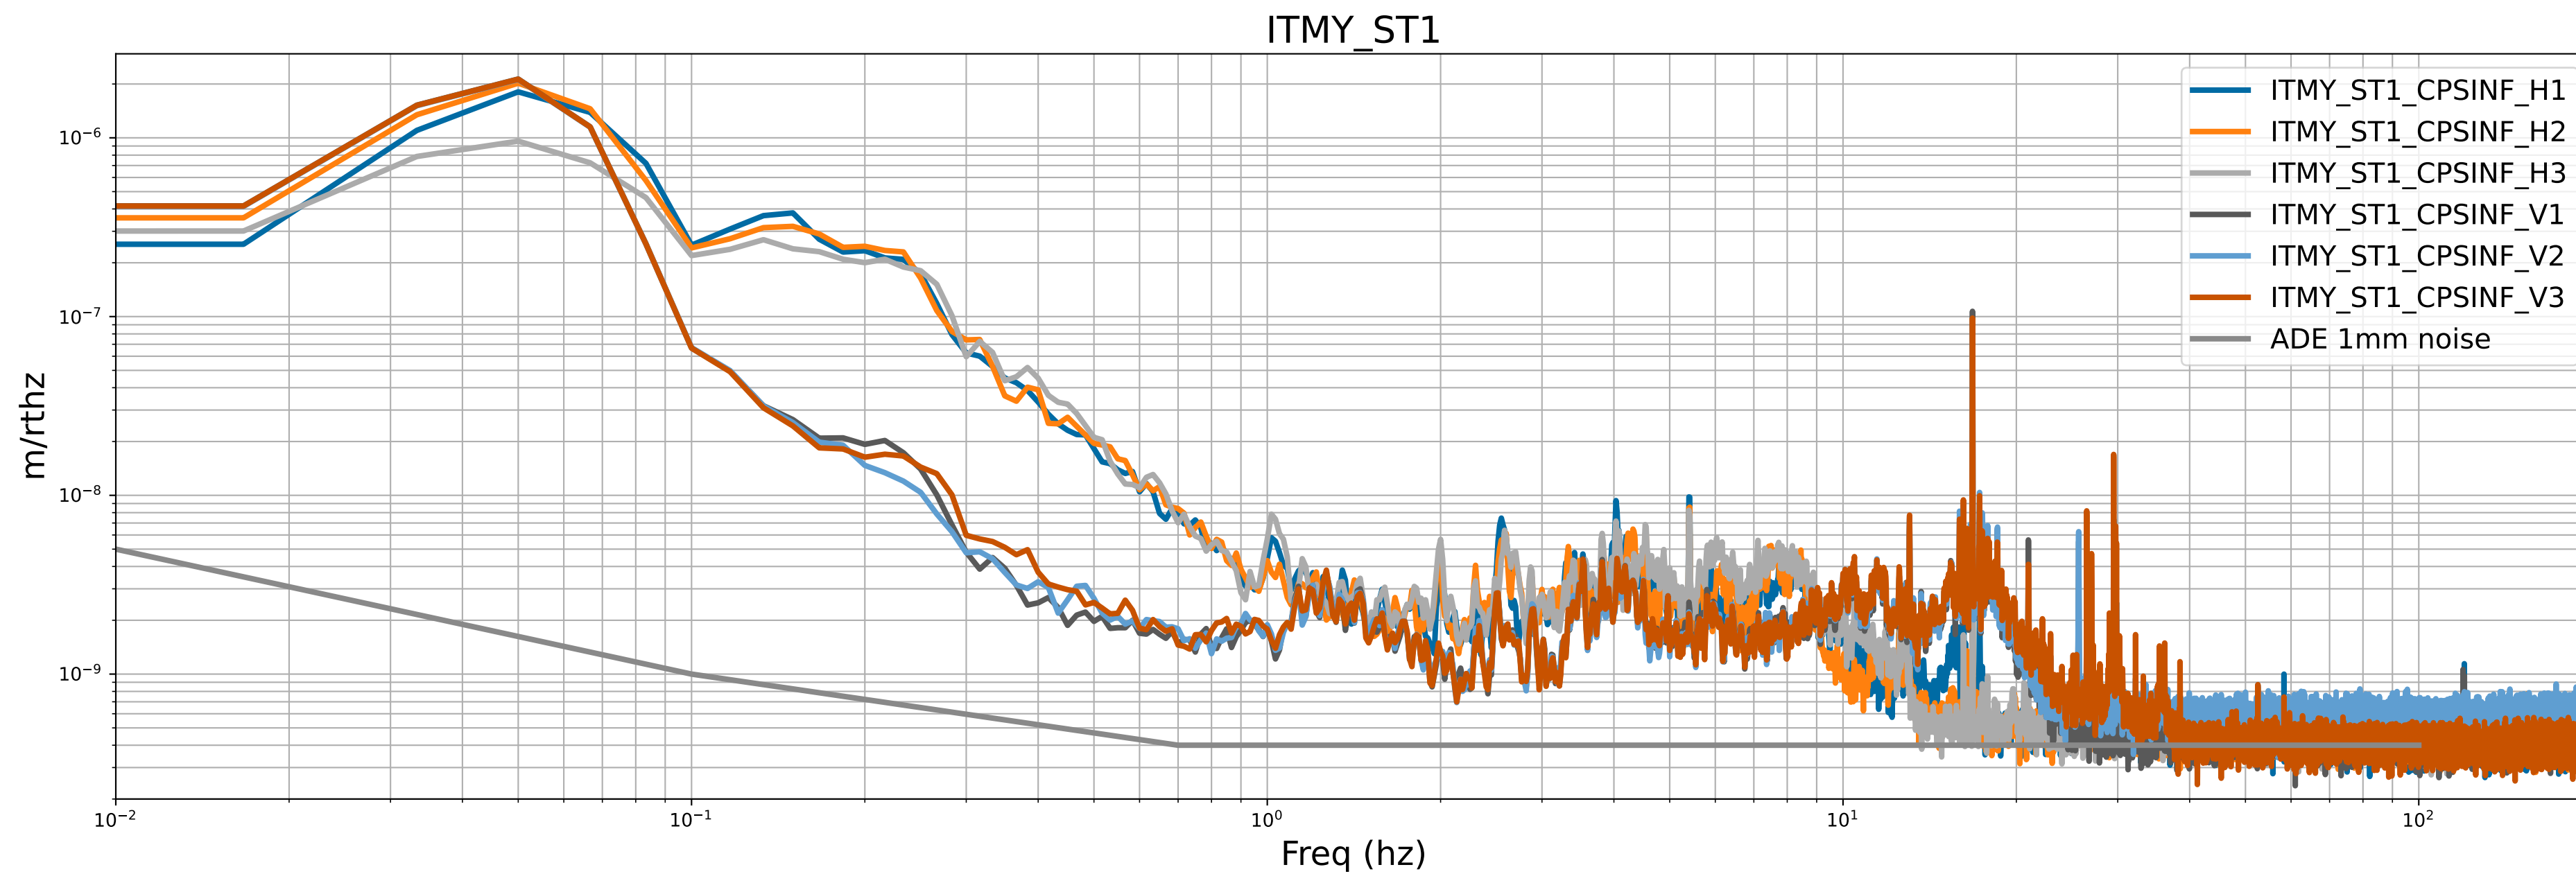

# HAM8 CPS Spectra 1397815200 to 1397815800

calibration only >10hz

# CPS Spectra 1397815200 to 1397815800

calibration only >10hz