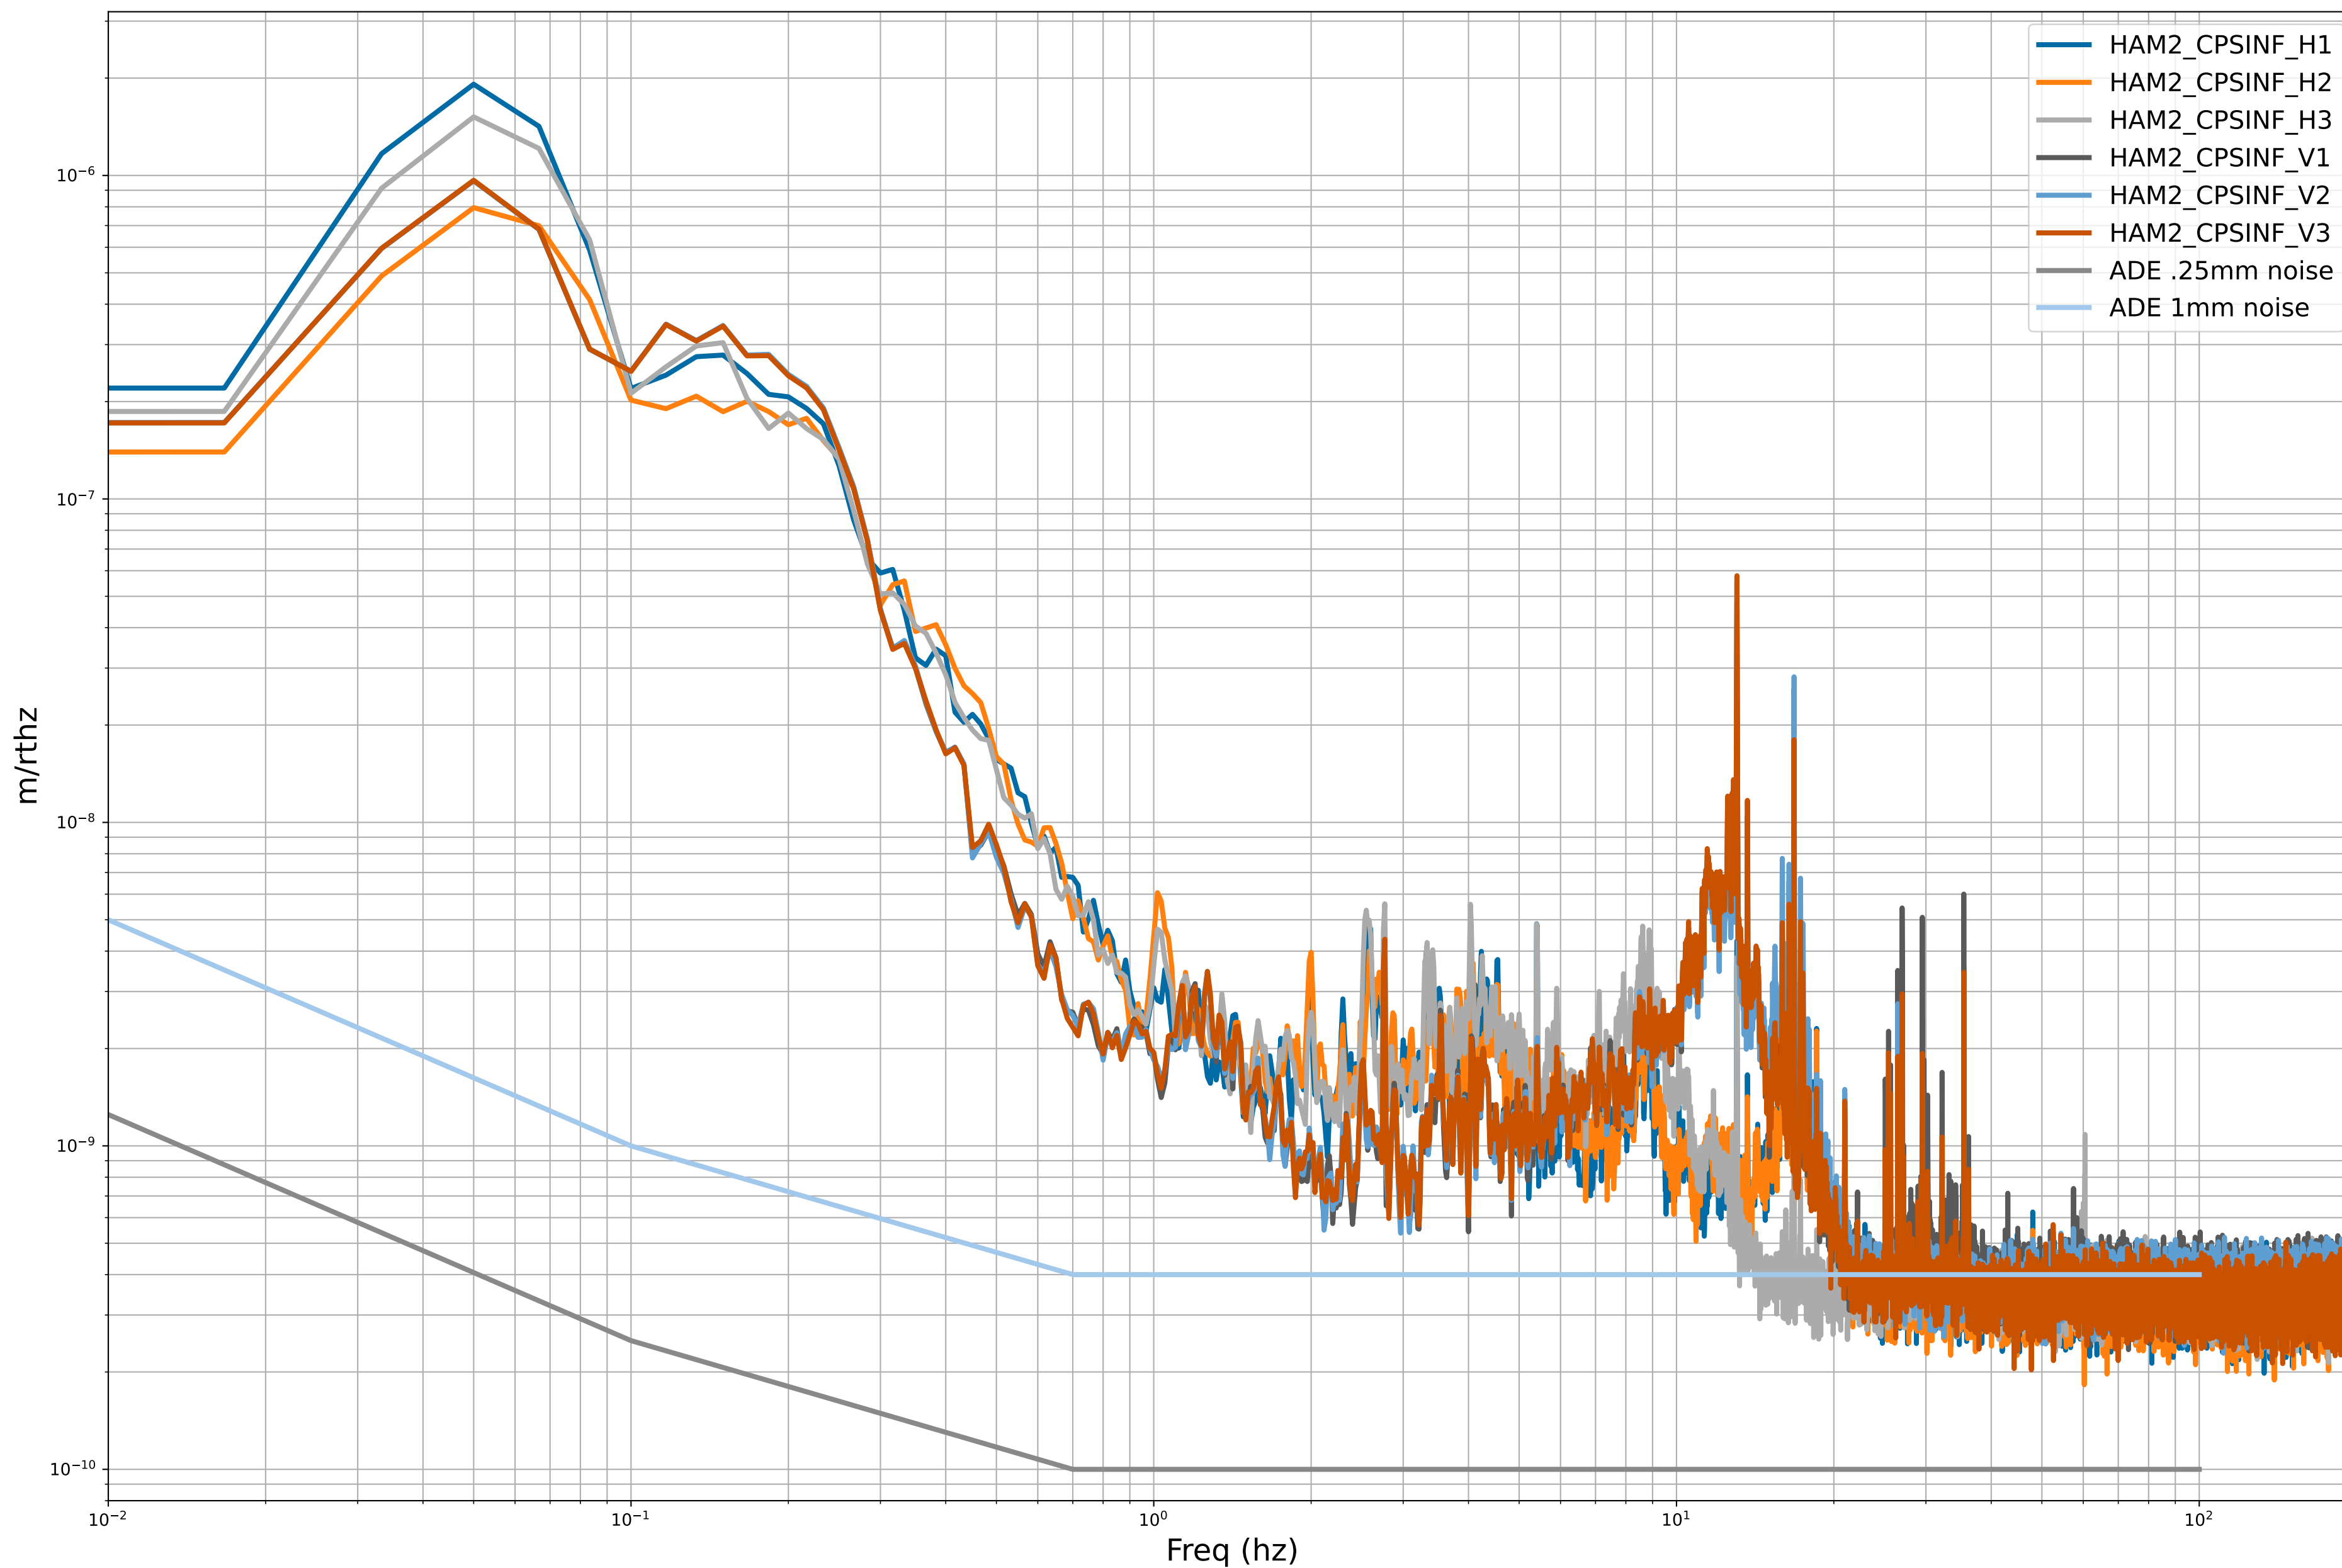

# HAM2 CPS Spectra 1397815200 to 1397815800

calibration only >10hz

# HAM3 CPS Spectra 1397815200 to 1397815800

calibration only >10hz

# HAM4 CPS Spectra 1397815200 to 1397815800

calibration only >10hz

# HAM5 CPS Spectra 1397815200 to 1397815800

calibration only >10hz