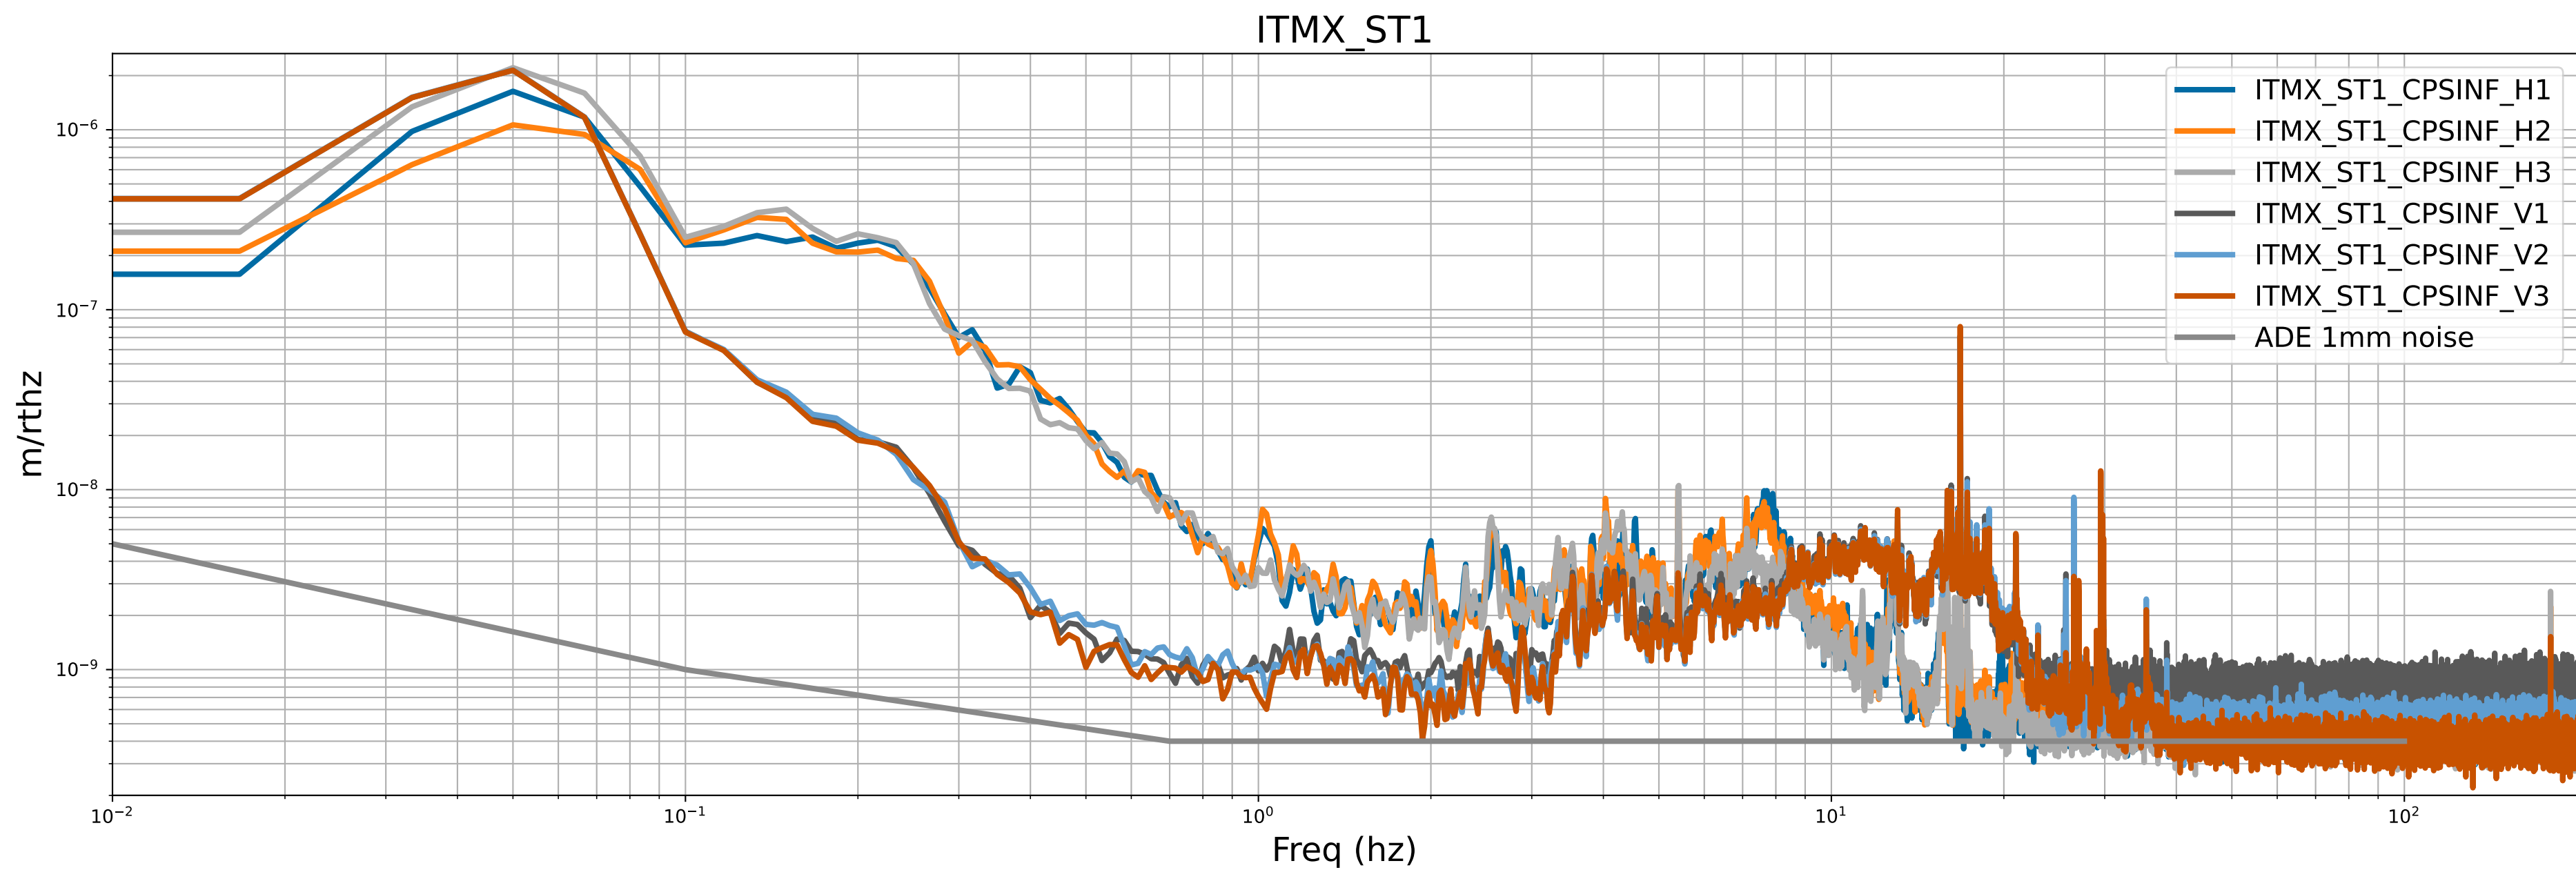

# HAM7 CPS Spectra 1397815200 to 1397815800

calibration only >10hz

# CPS Spectra 1397815200 to 1397815800

calibration only >10hz