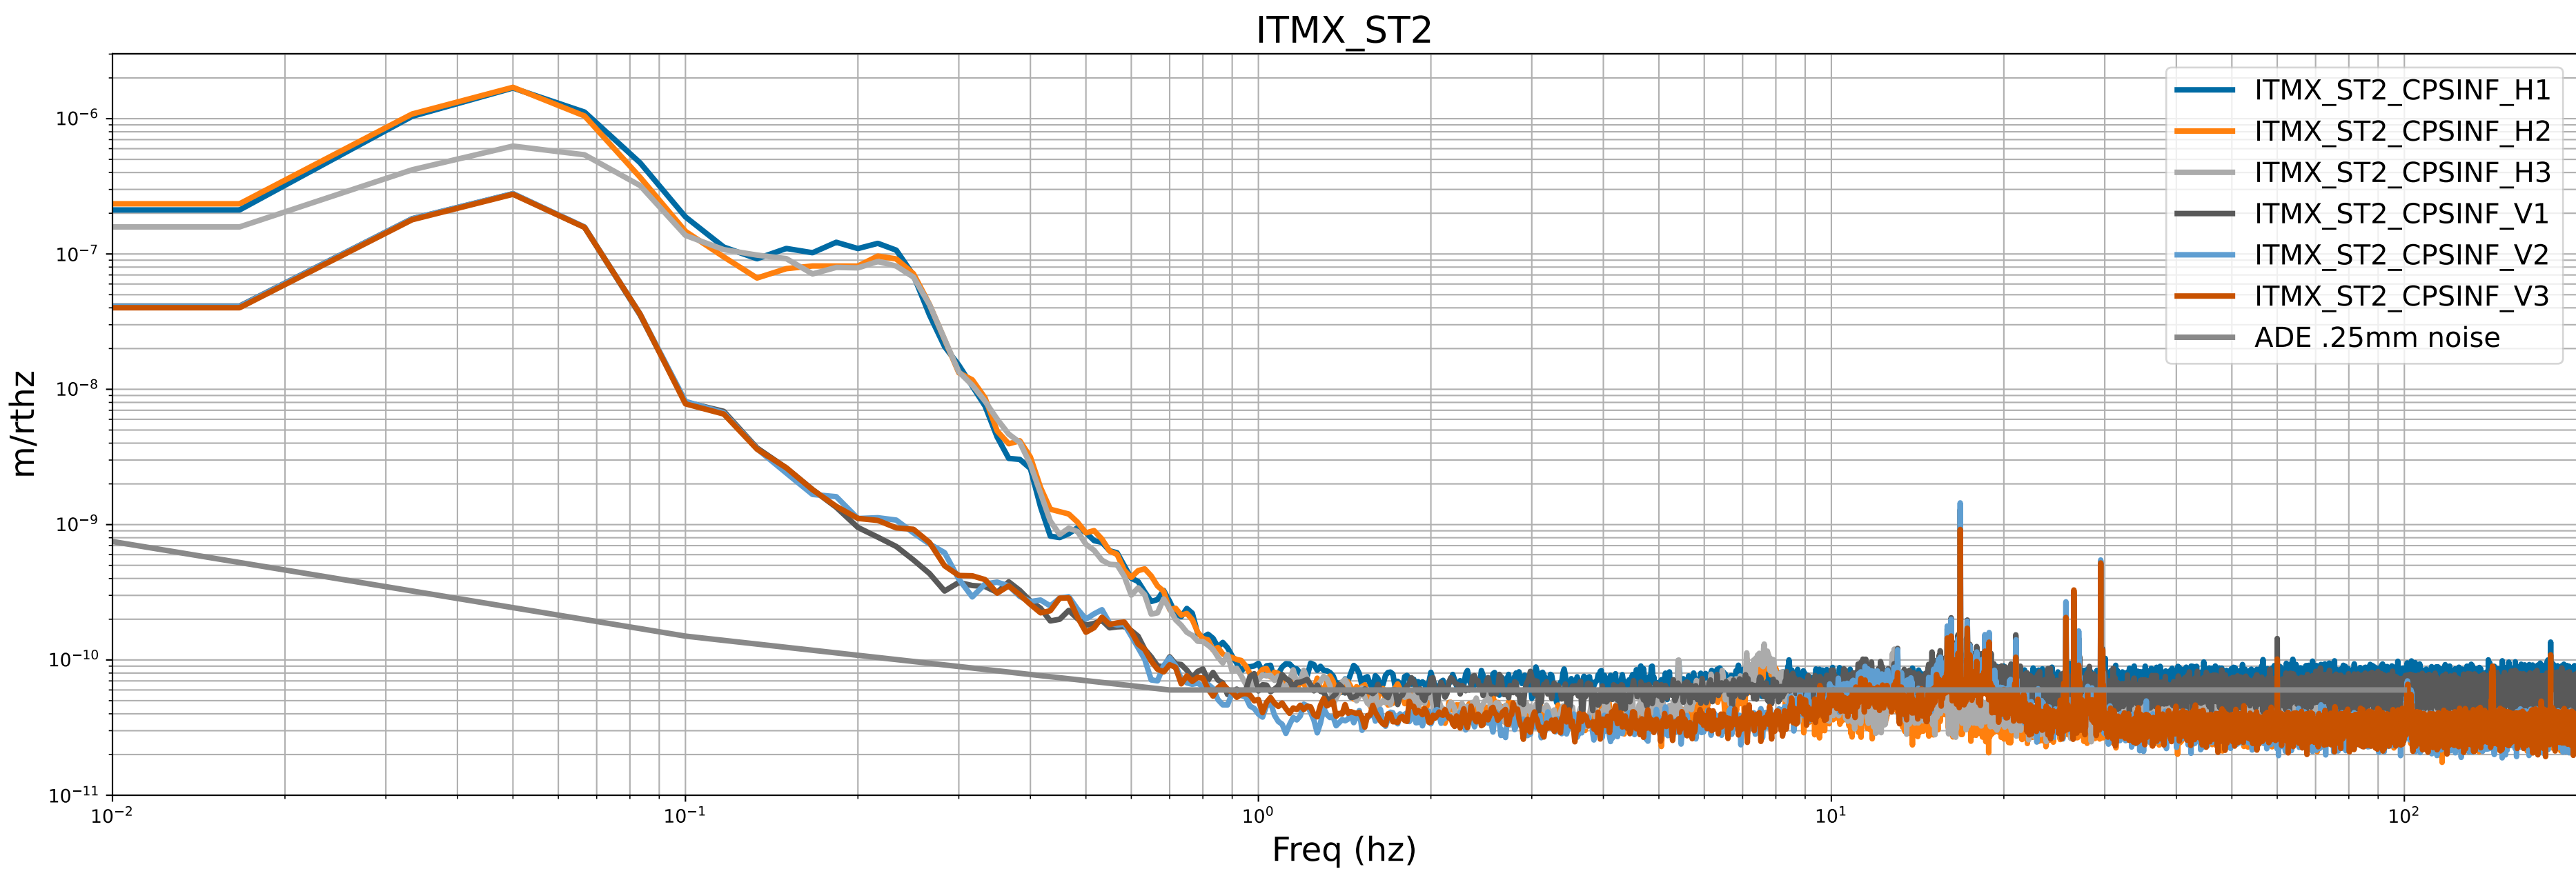

CPS Spectra 1397815200 to 1397815800

calibration only >10hz