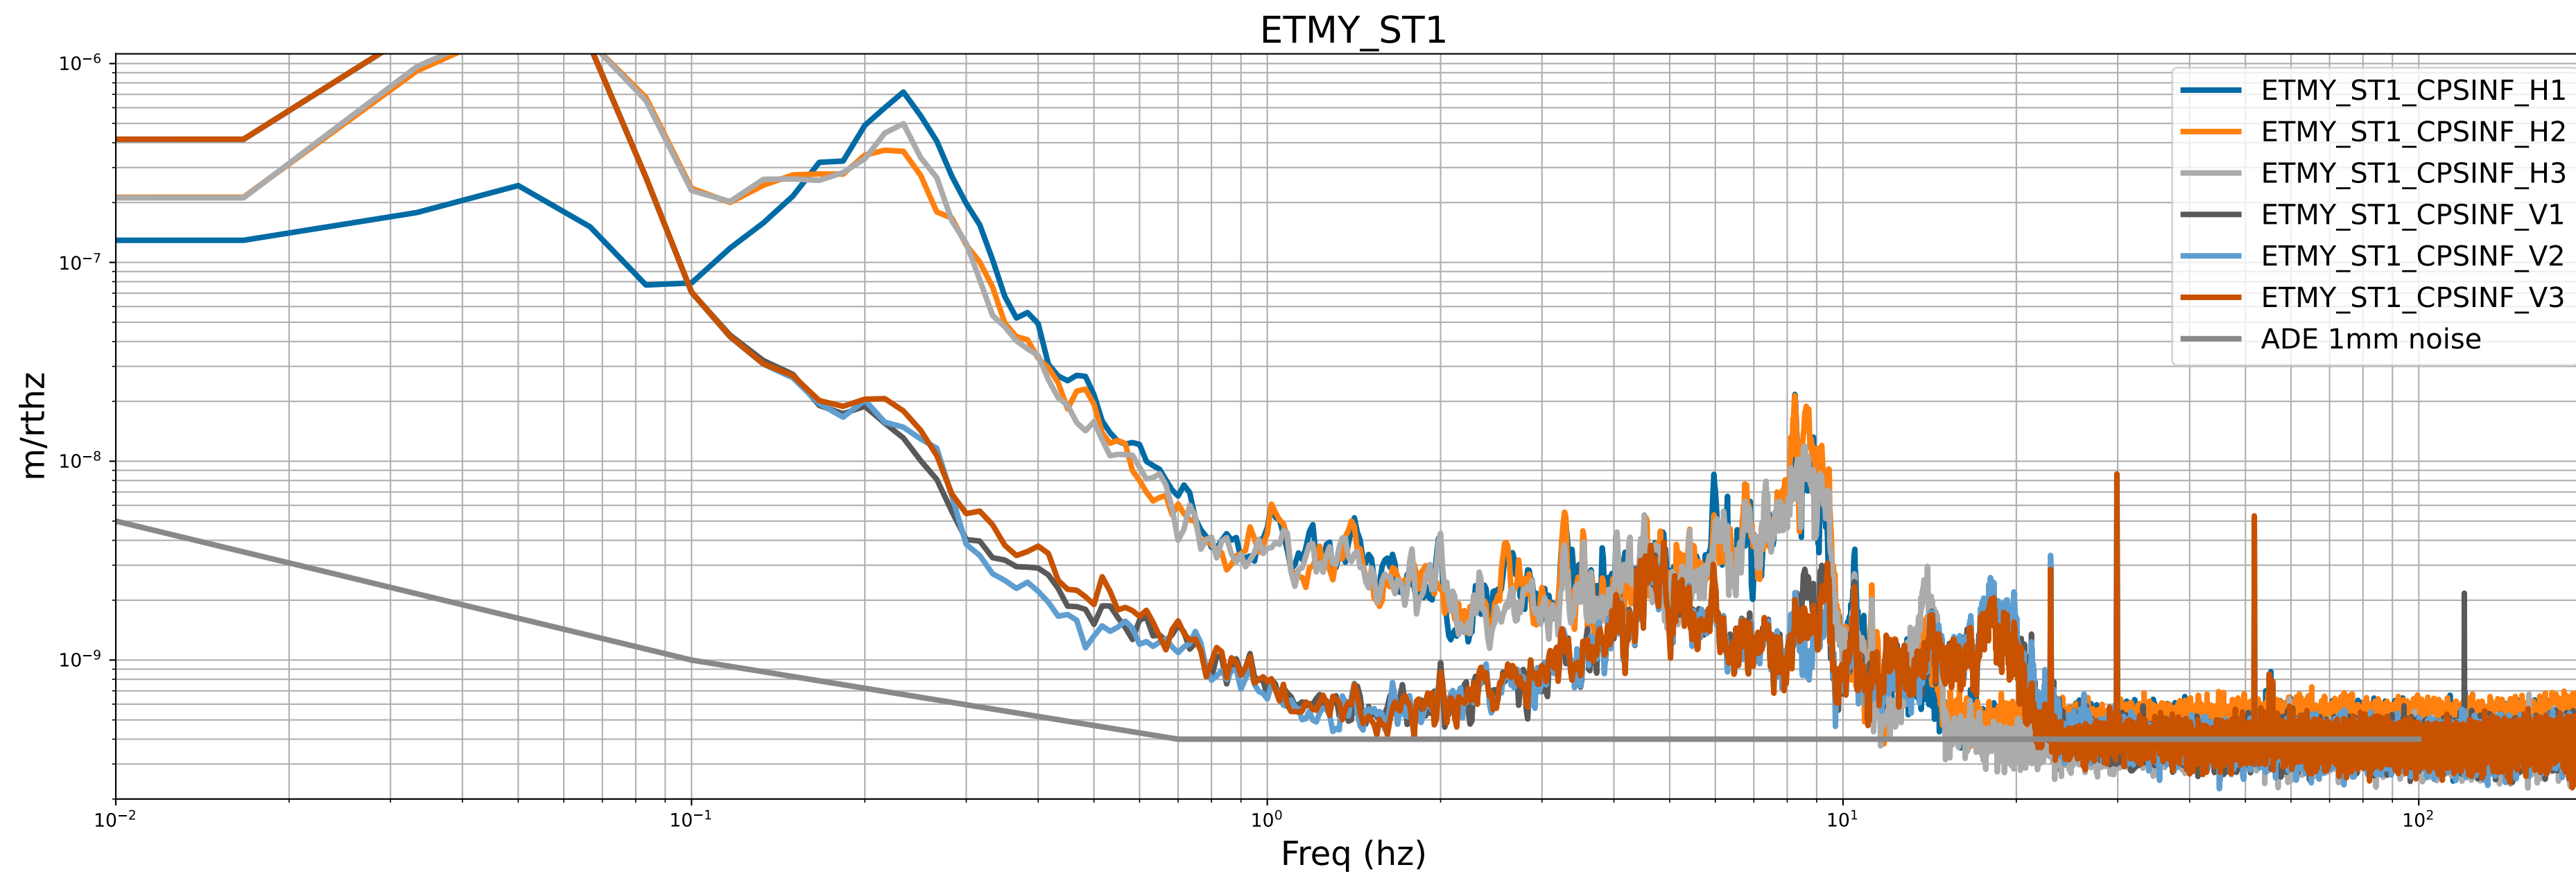

CPS Spectra 1397815200 to 1397815800

calibration only >10hz