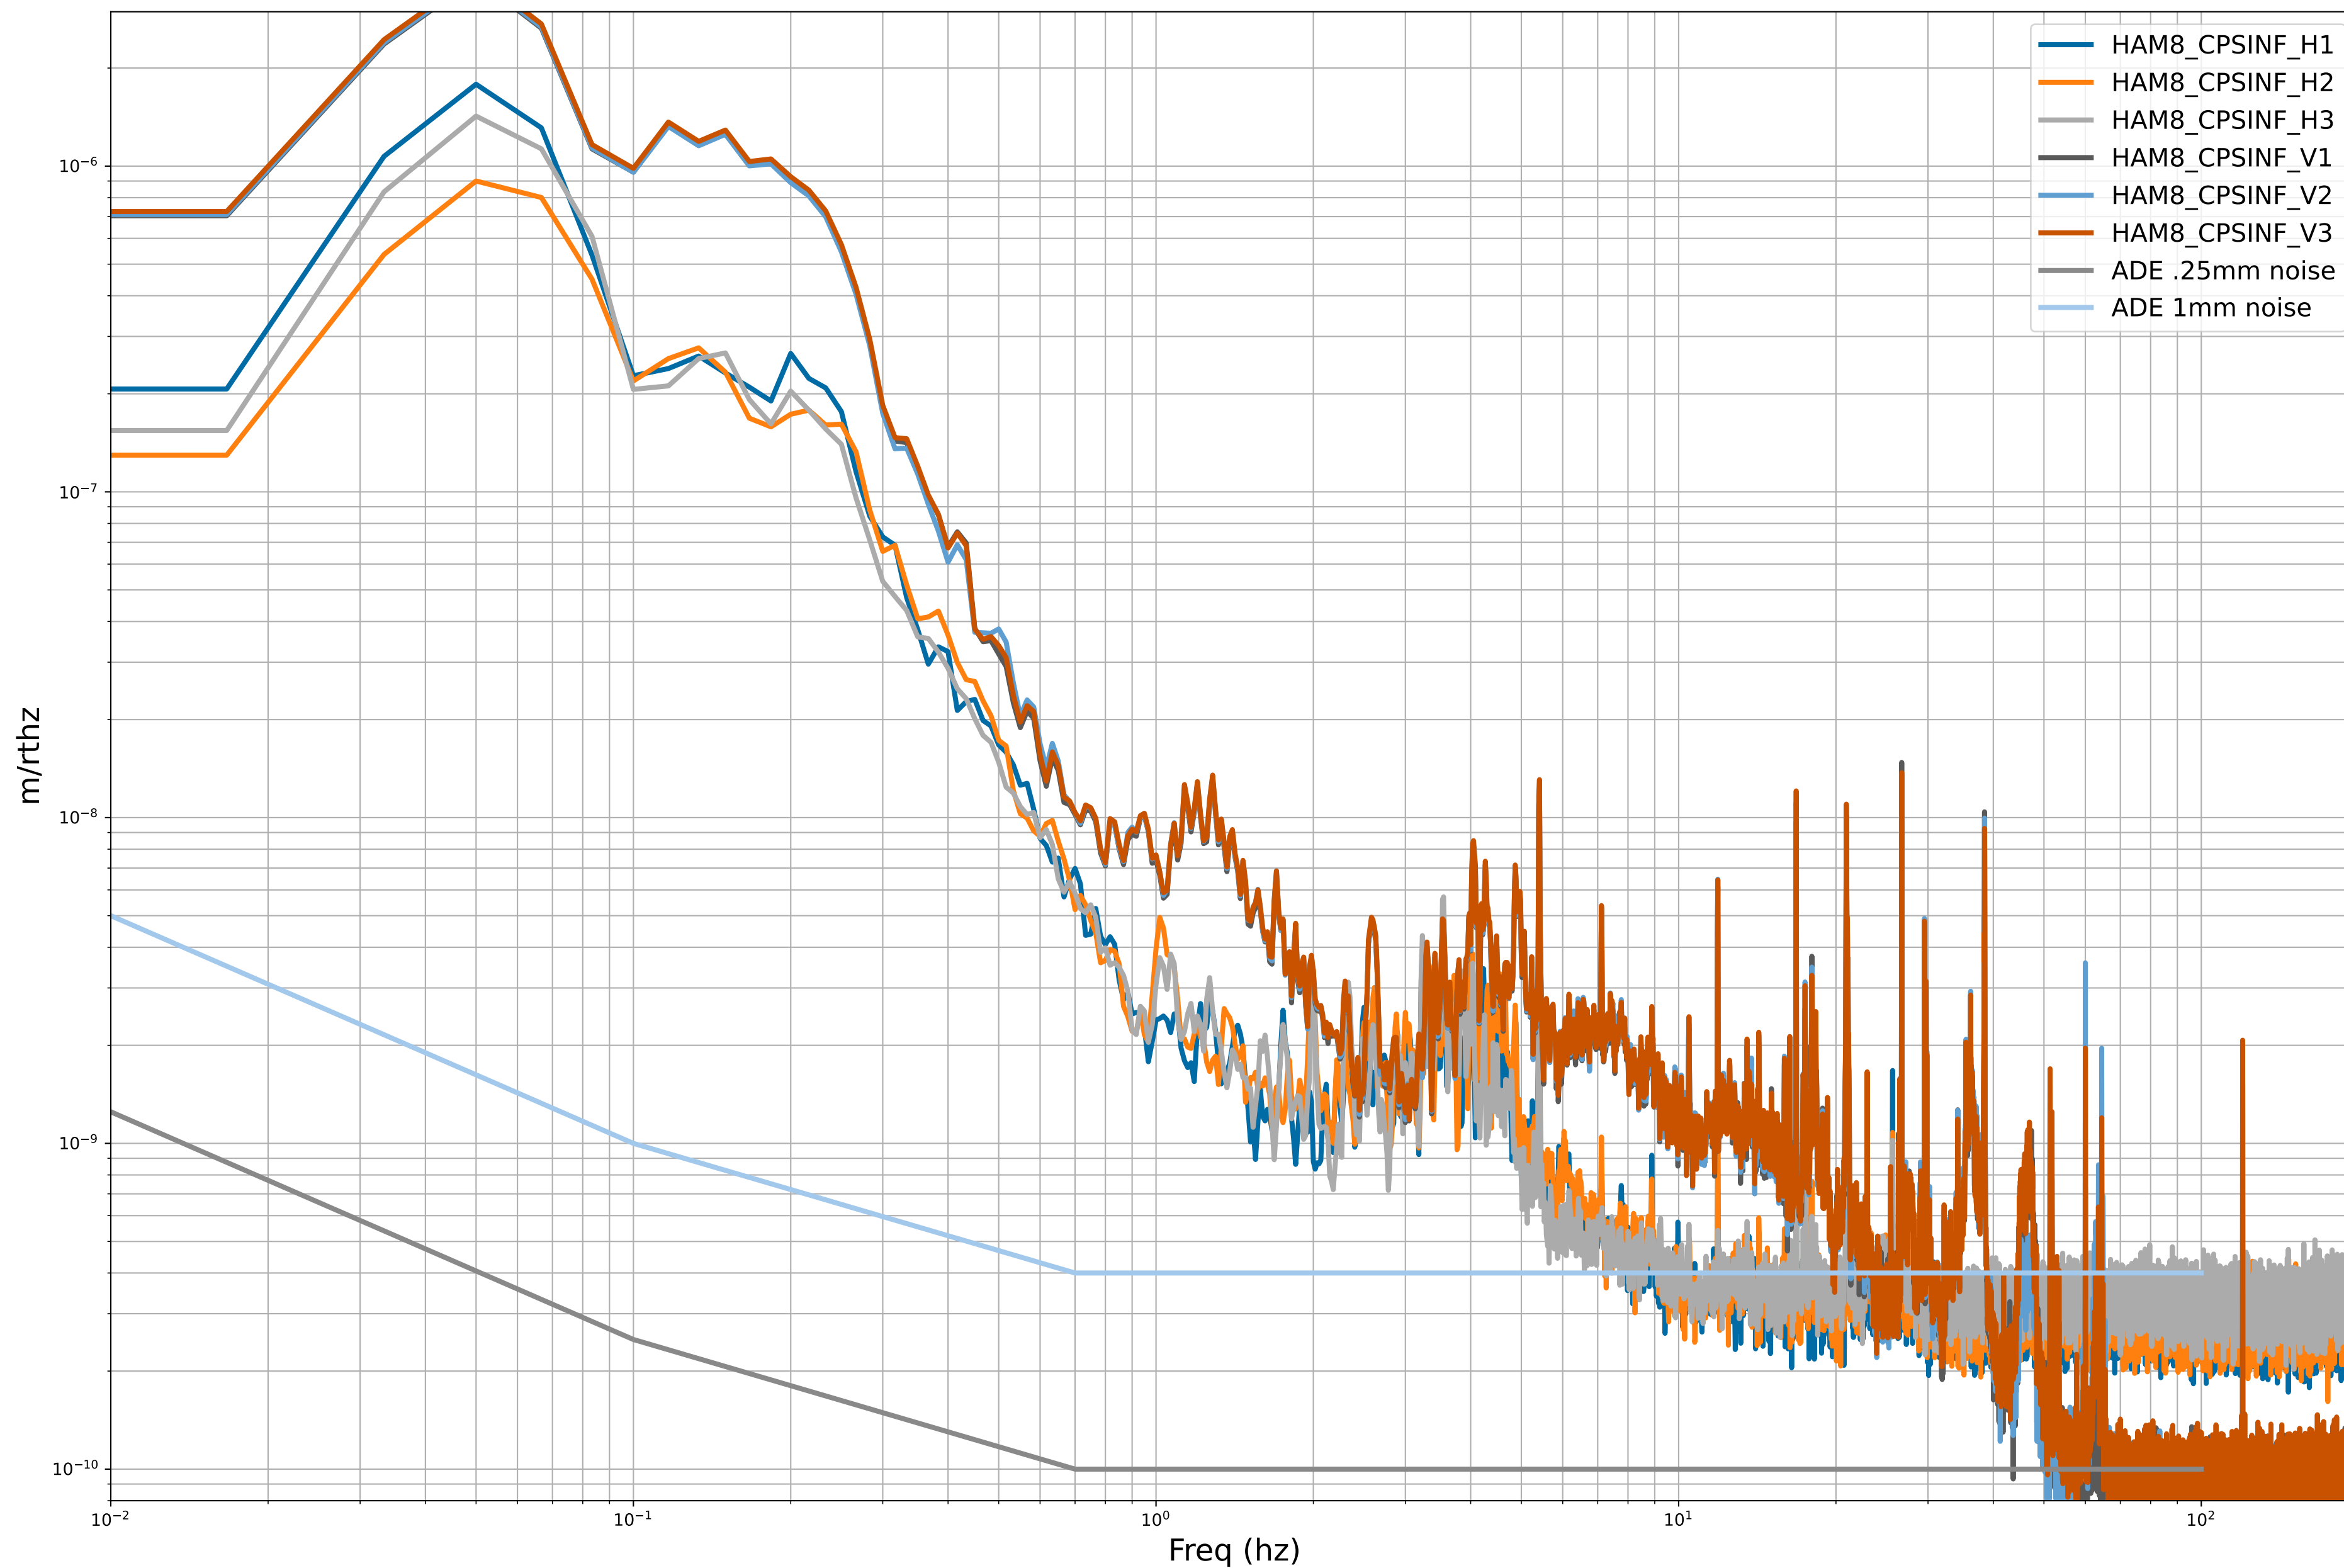

HAM8 CPS Spectra 1397815200 to 1397815800

calibration only >10hz