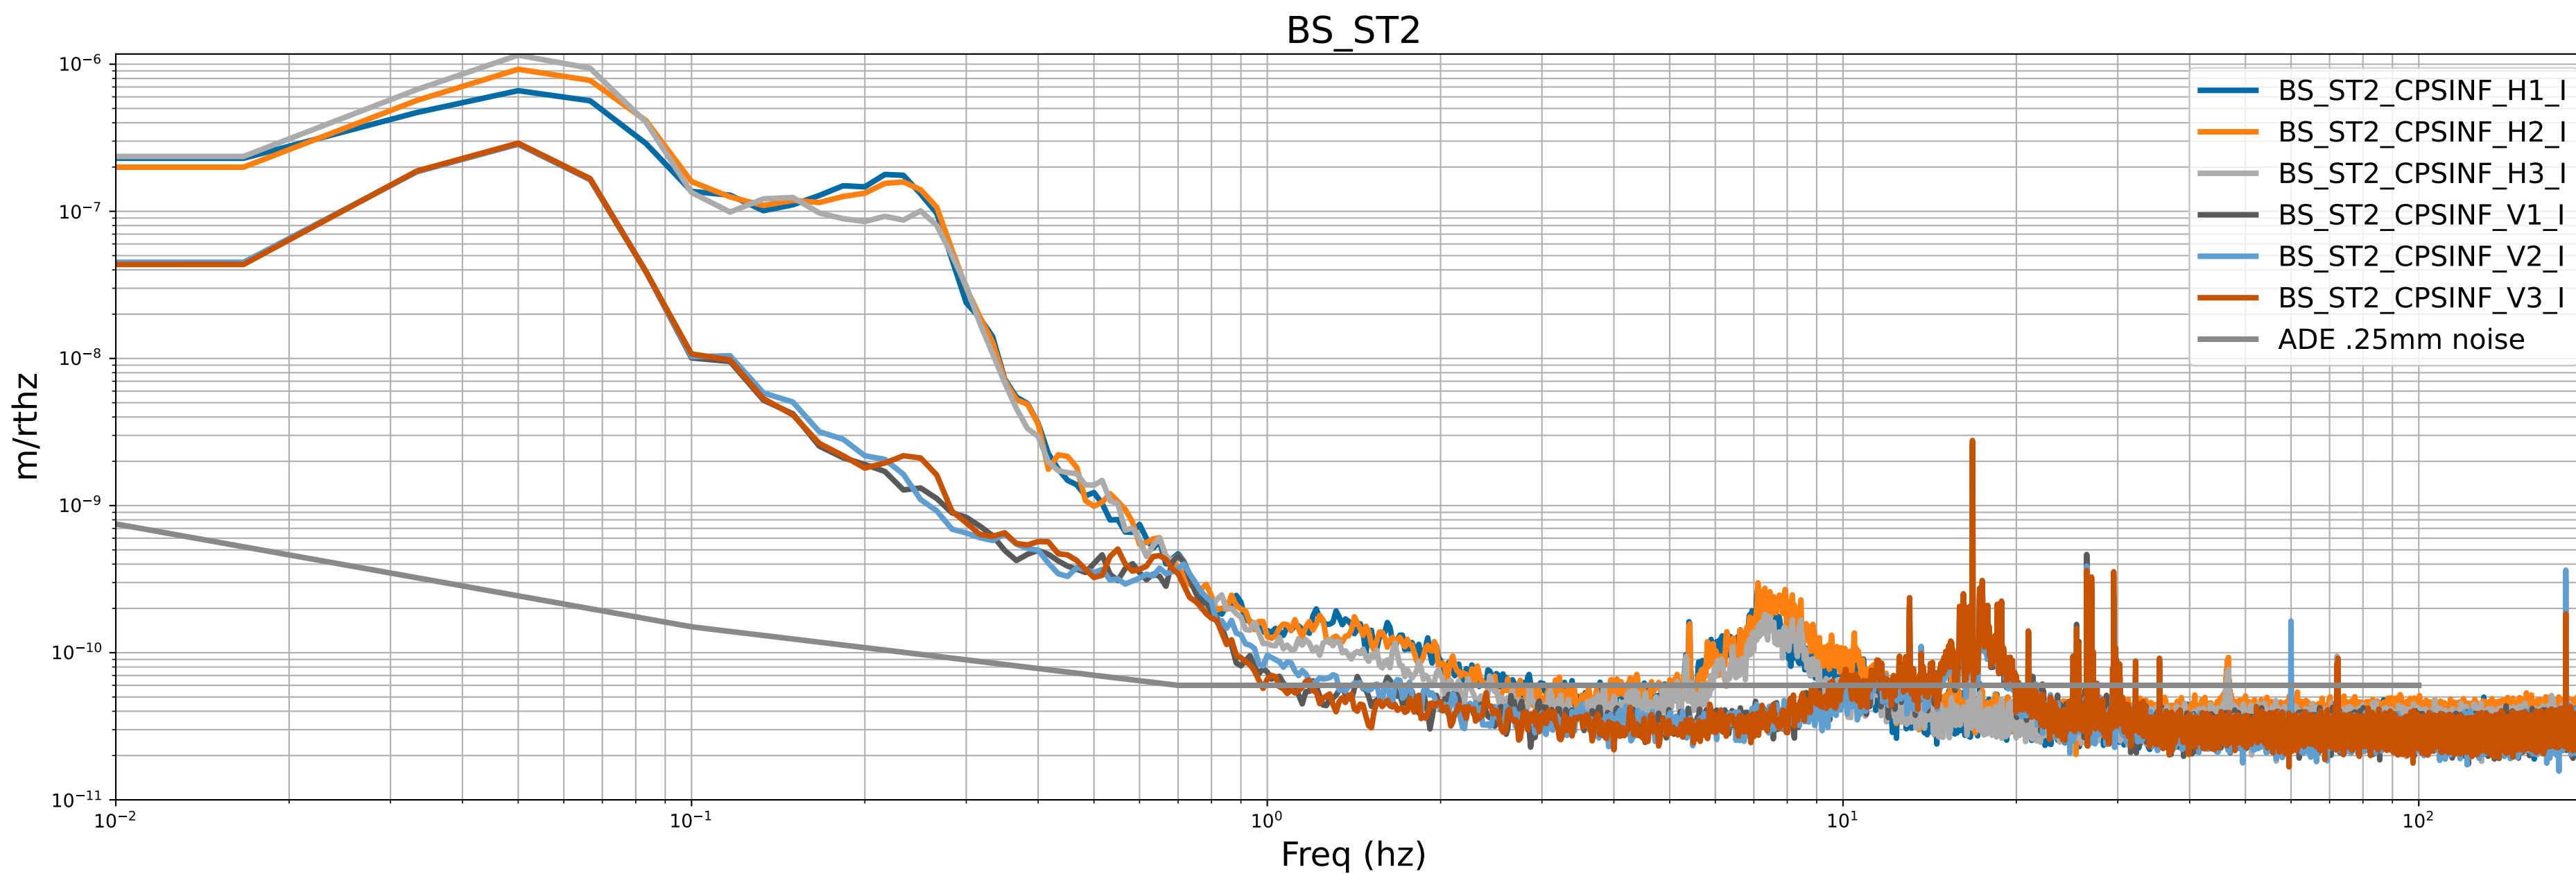

CPS Spectra 1397815200 to 1397815800

calibration only >10hz