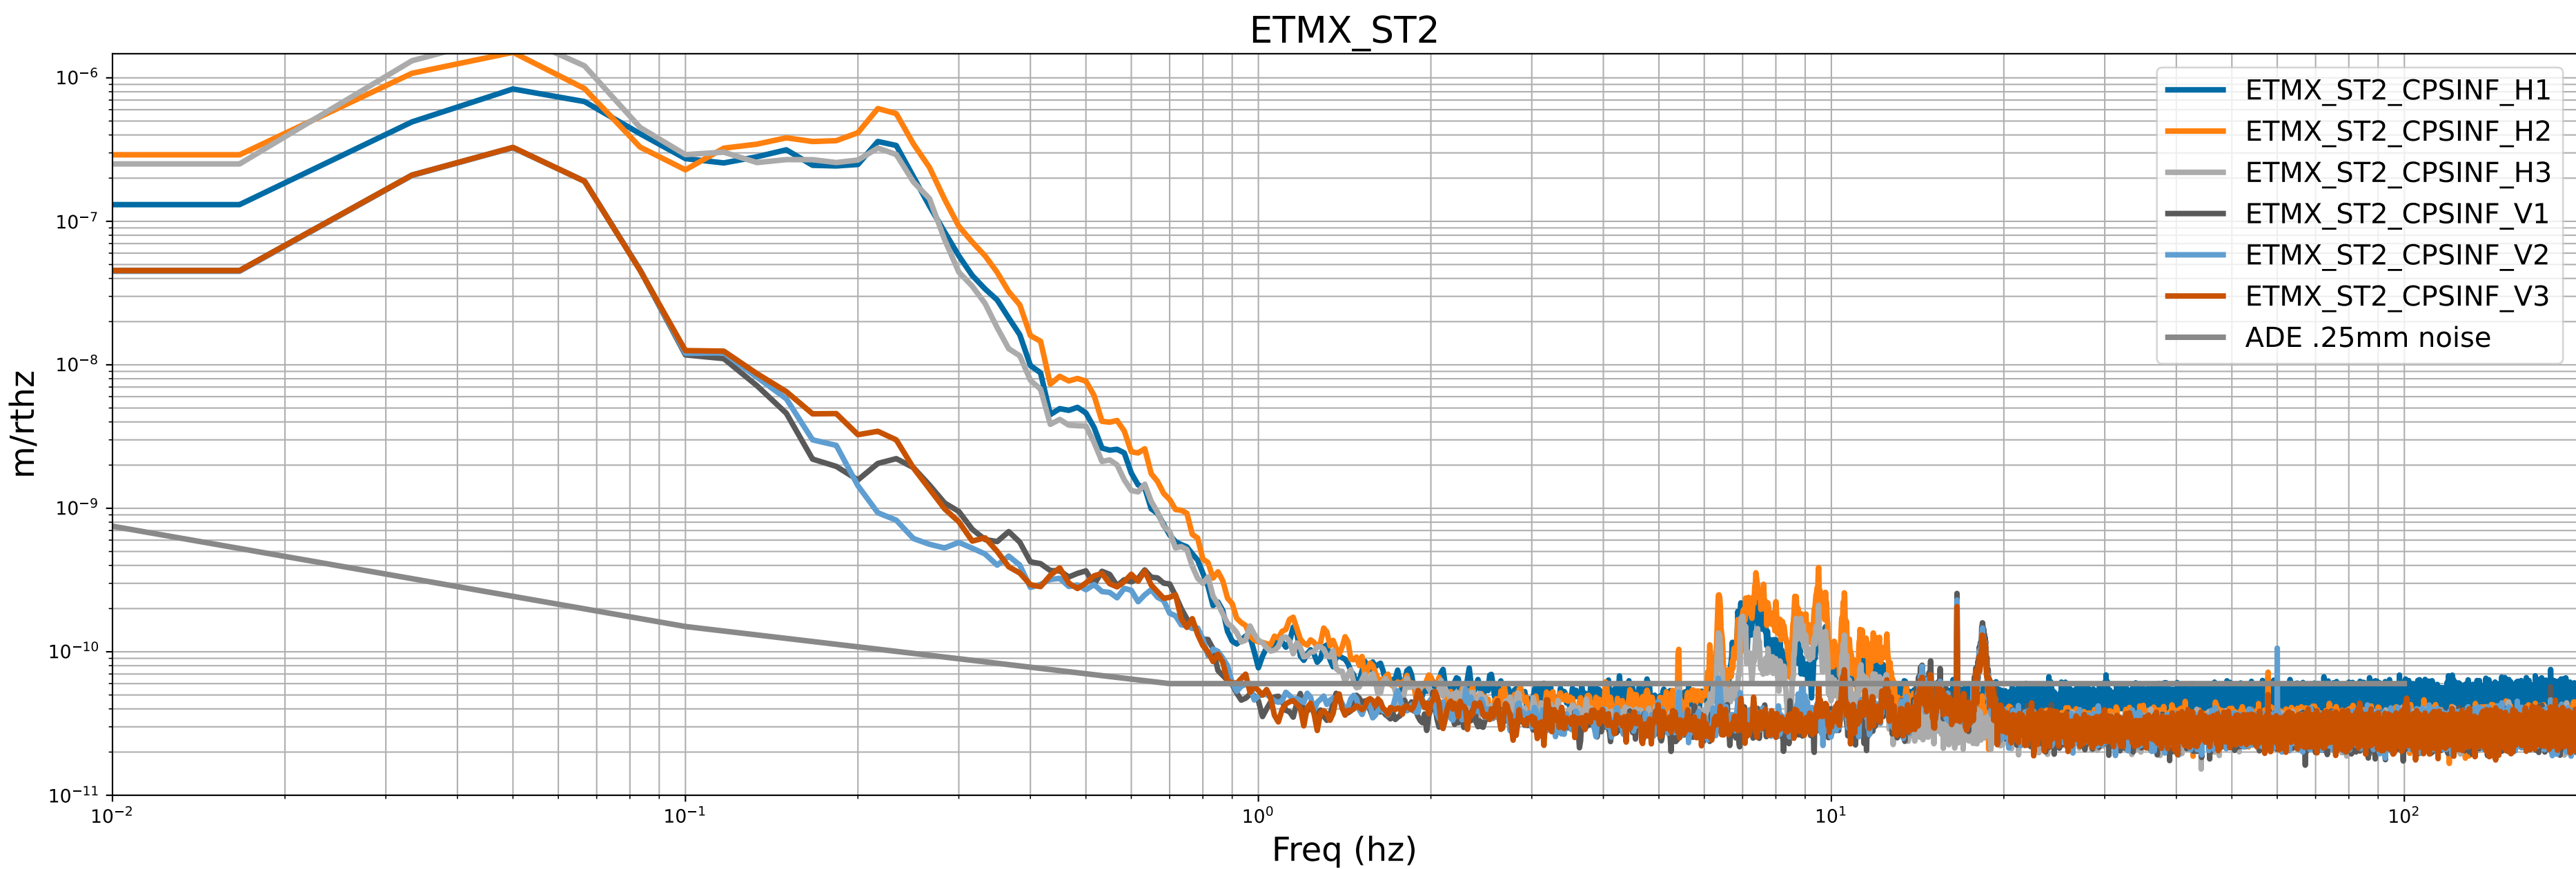

CPS Spectra 1397815200 to 1397815800

calibration only >10hz