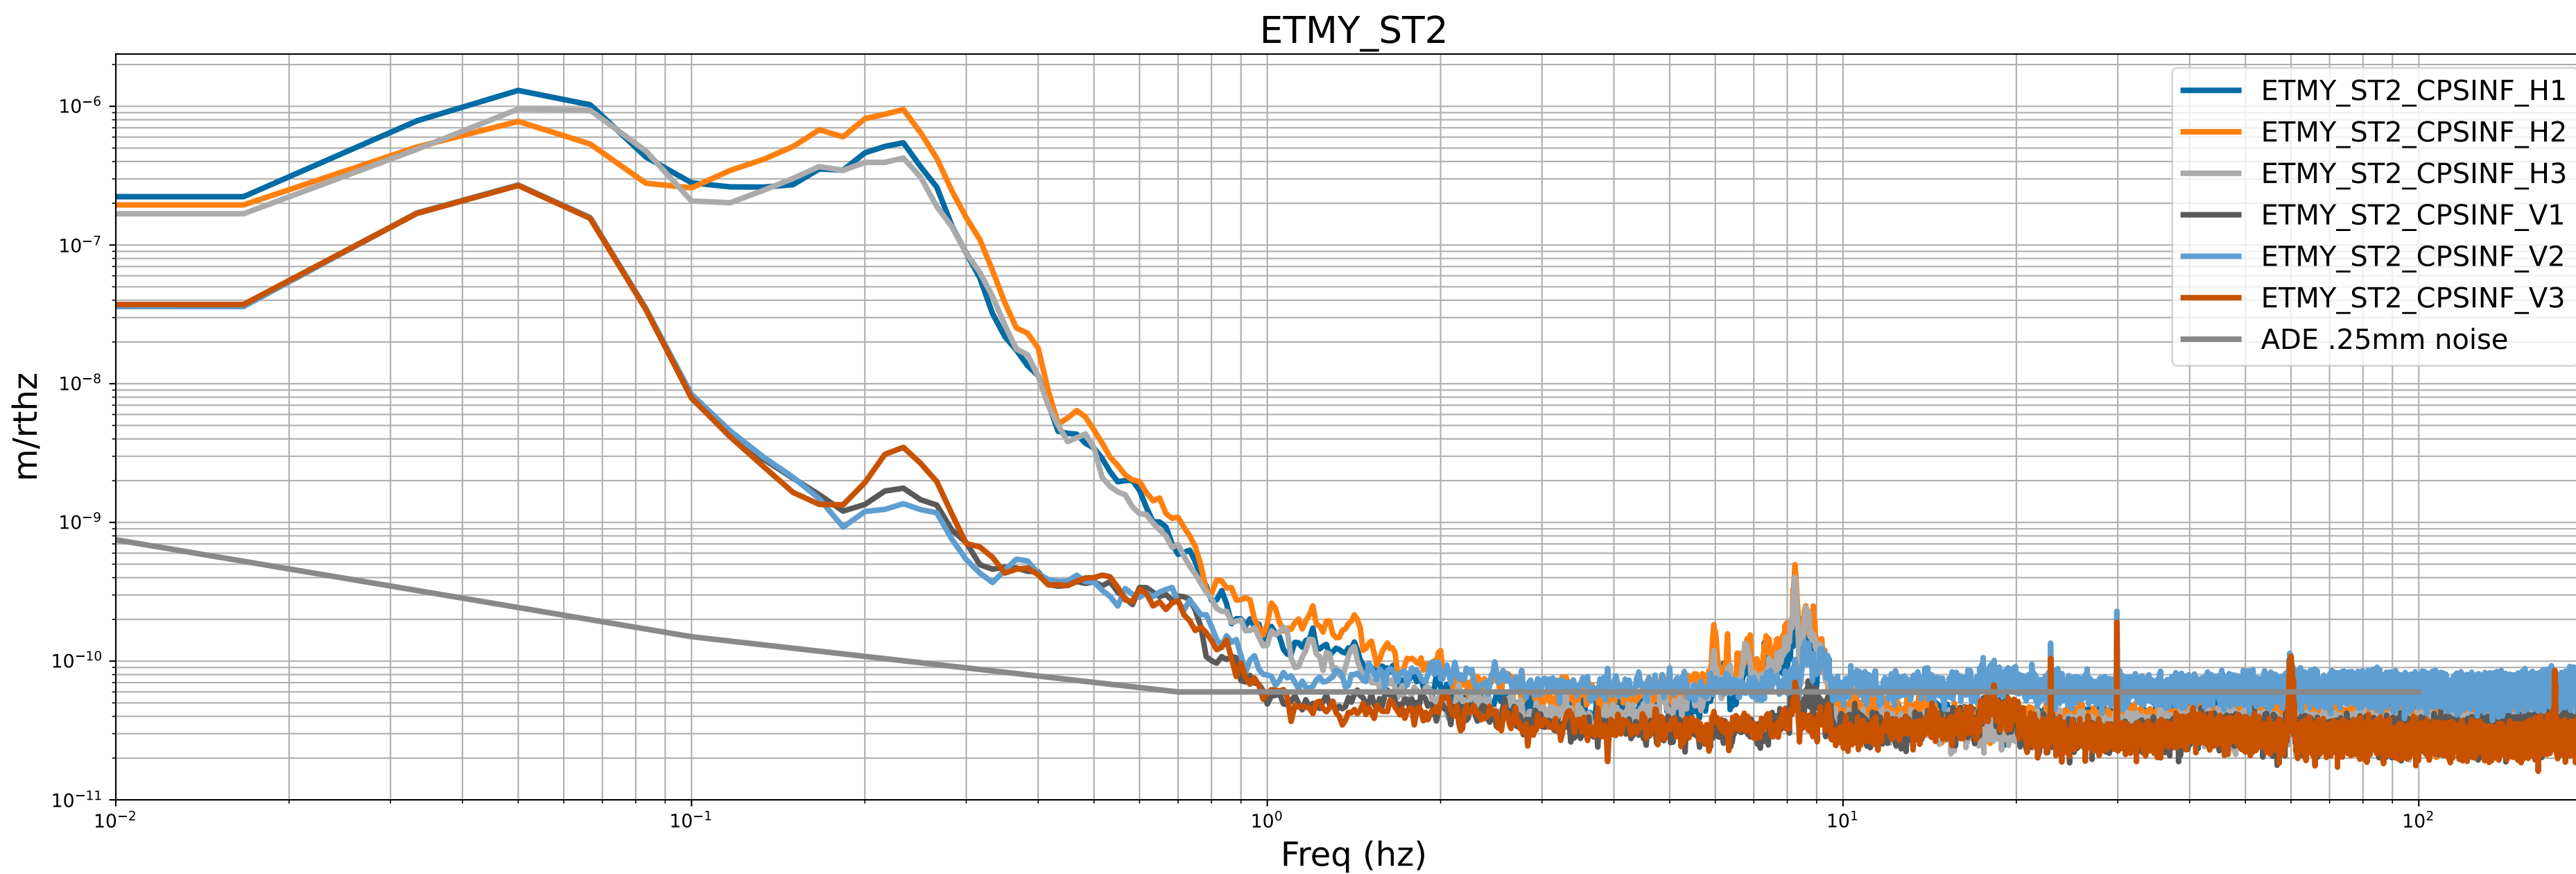

CPS Spectra 1397815200 to 1397815800

calibration only >10hz