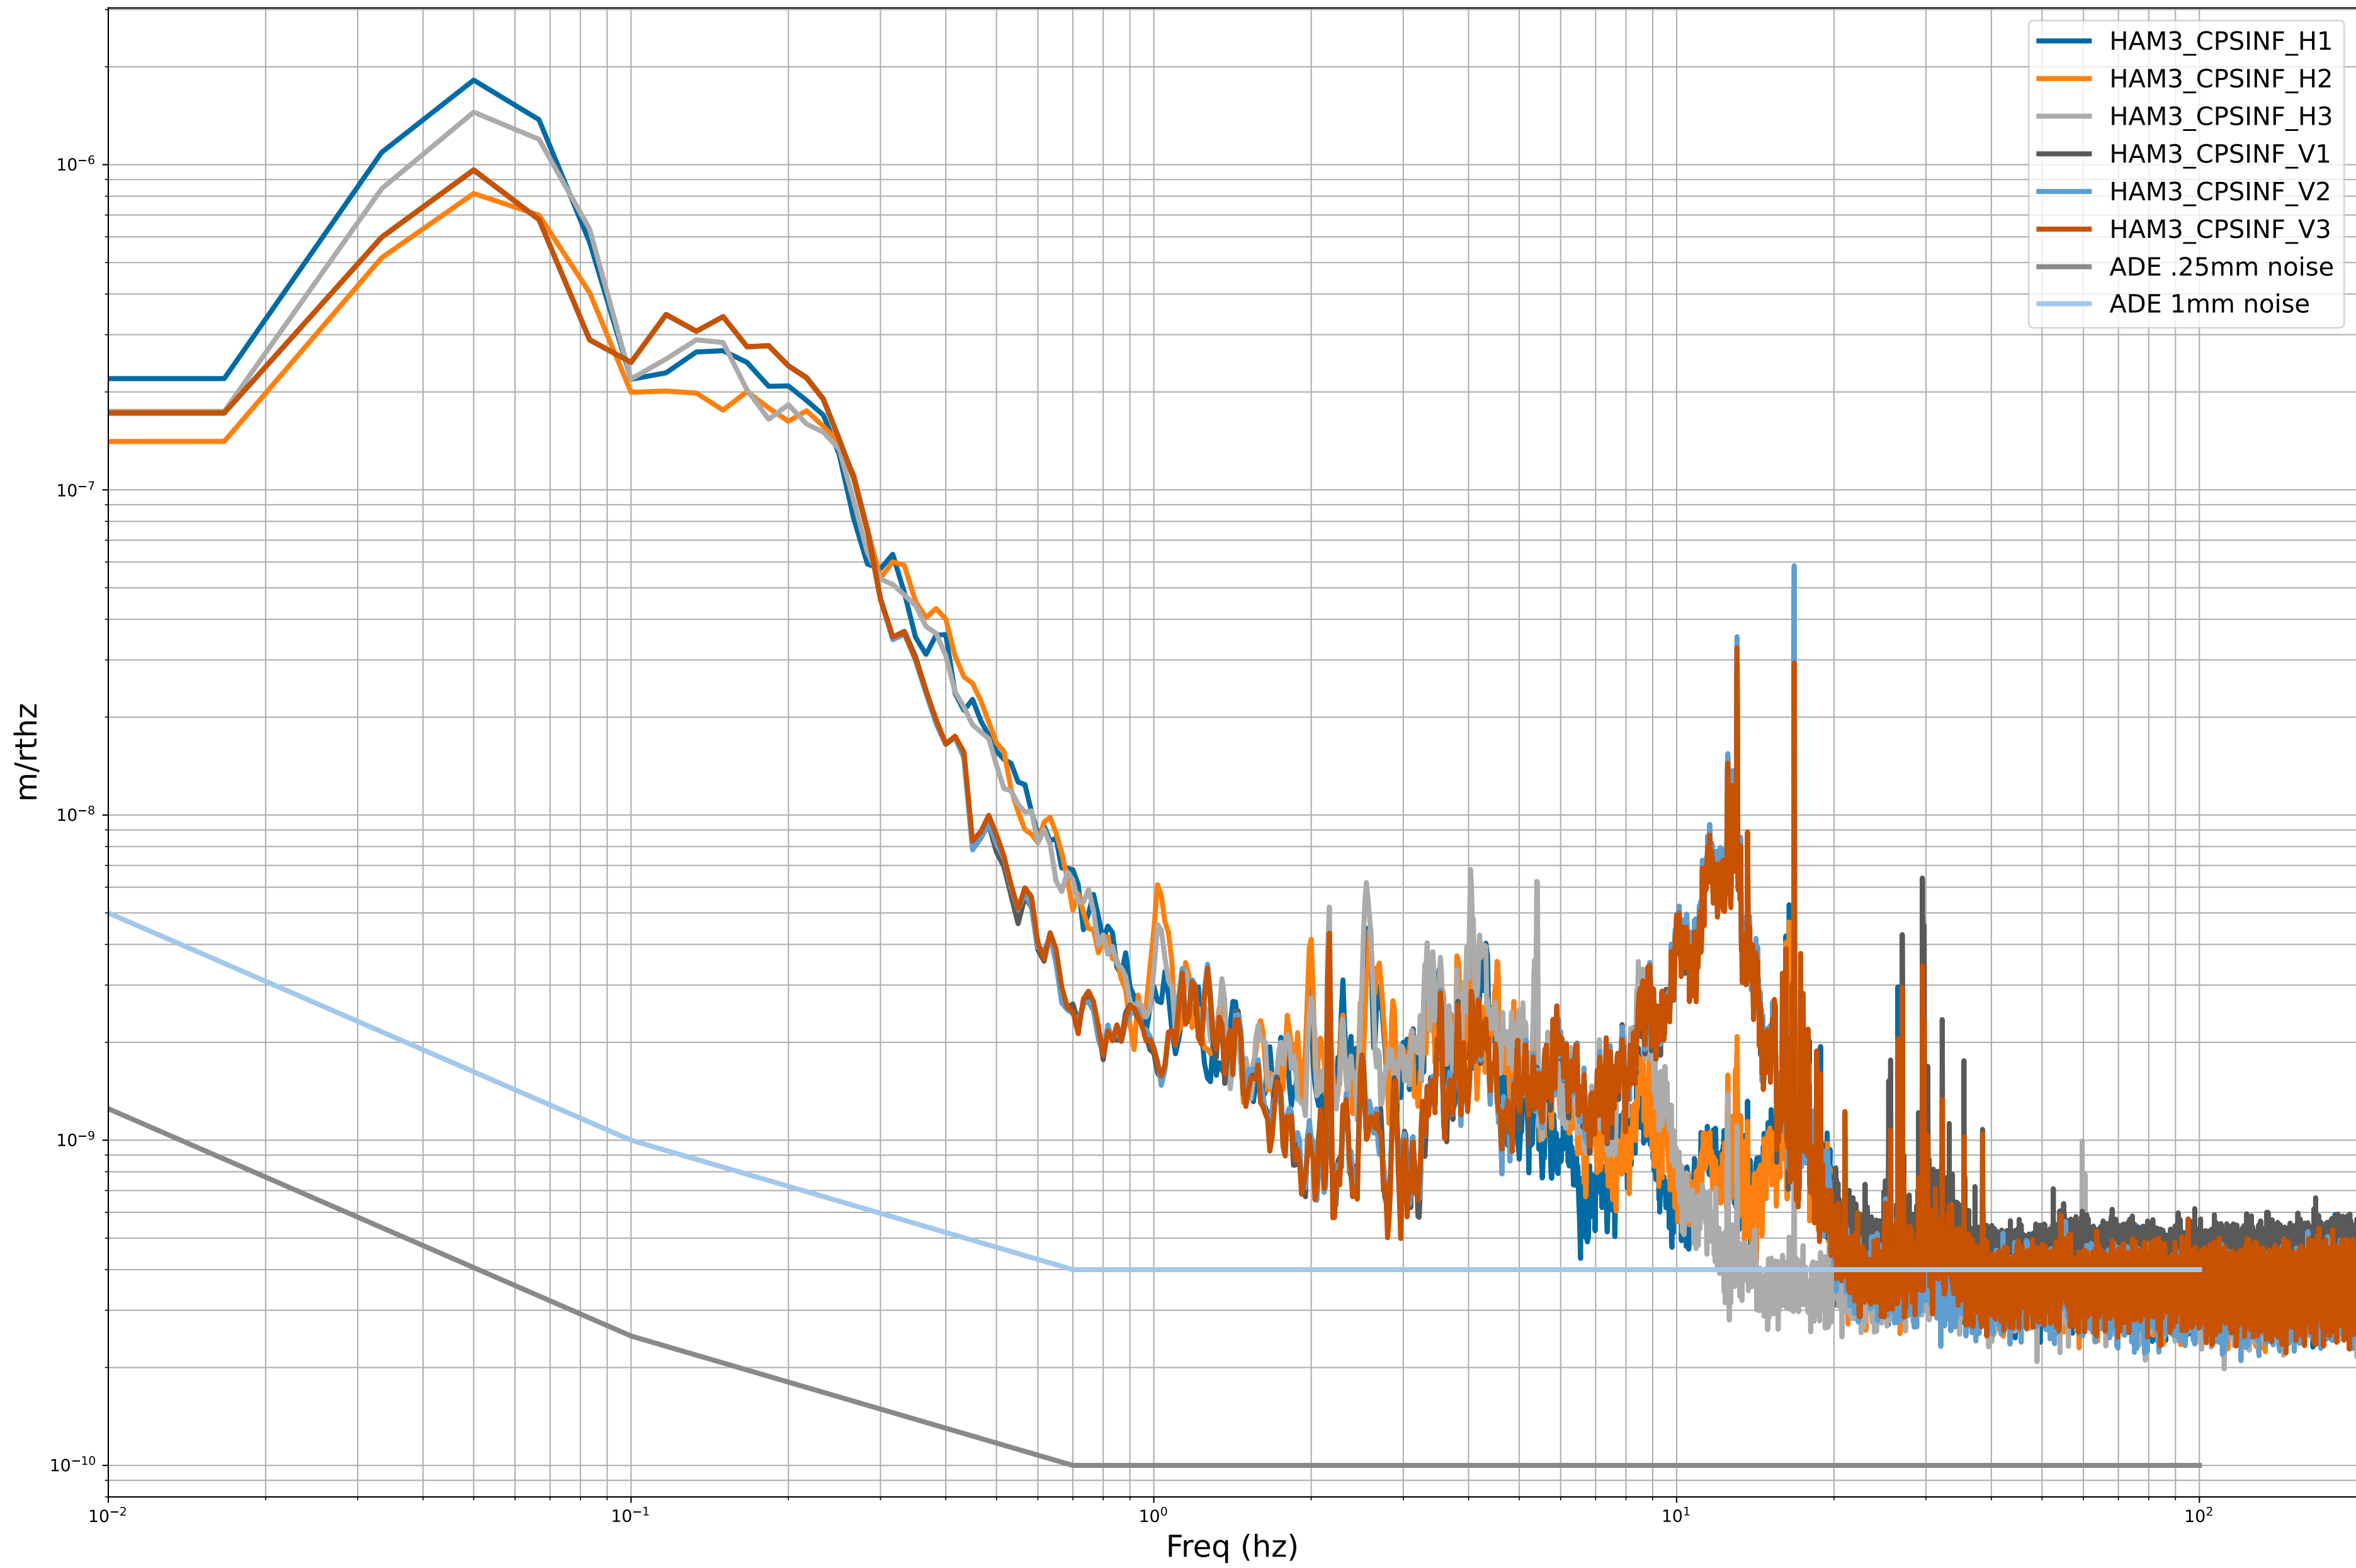

# HAM2 CPS Spectra 1397815200 to 1397815800

calibration only >10hz

# HAM3 CPS Spectra 1397815200 to 1397815800

calibration only >10hz

# HAM4 CPS Spectra 1397815200 to 1397815800

calibration only >10hz

# HAM5 CPS Spectra 1397815200 to 1397815800

calibration only >10hz