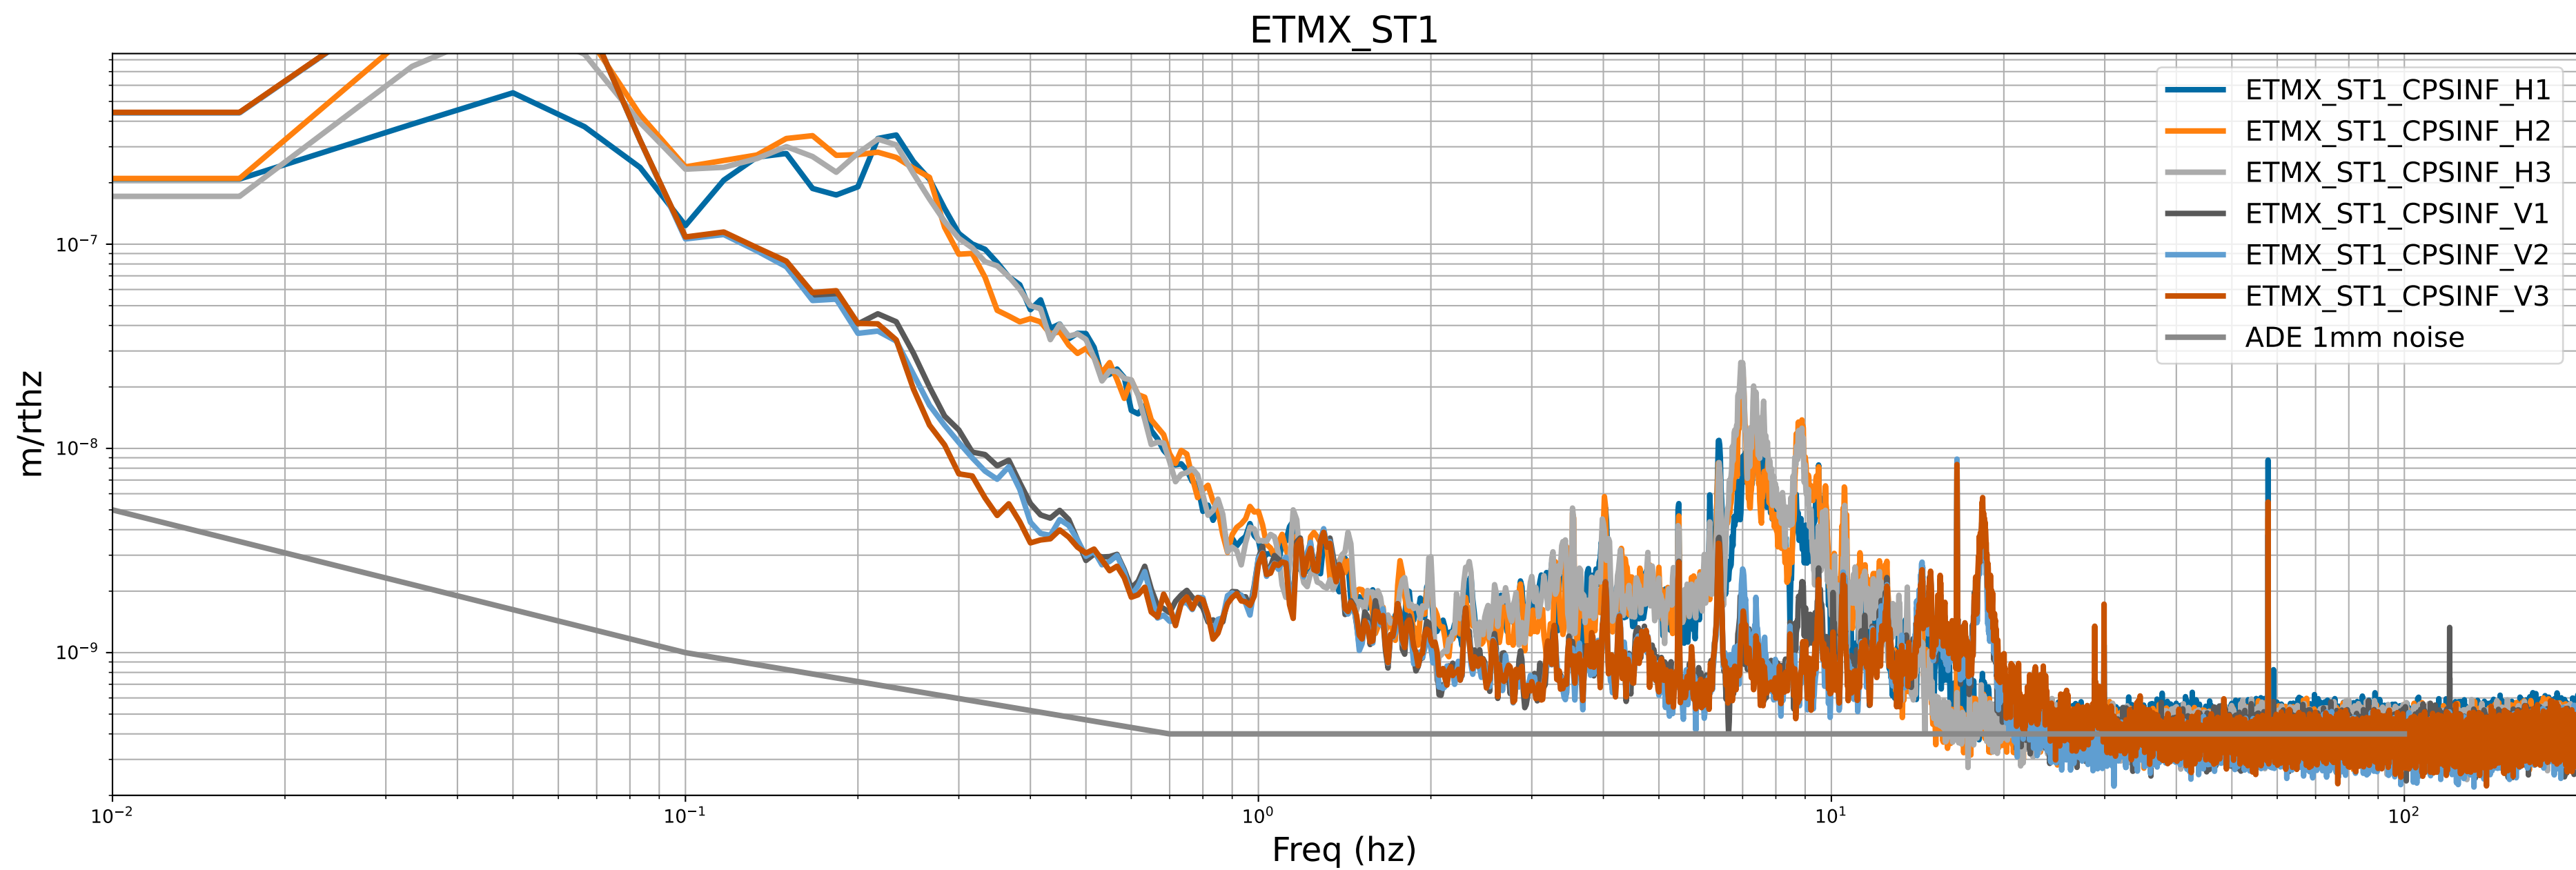

CPS Spectra 1397815200 to 1397815800

calibration only >10hz