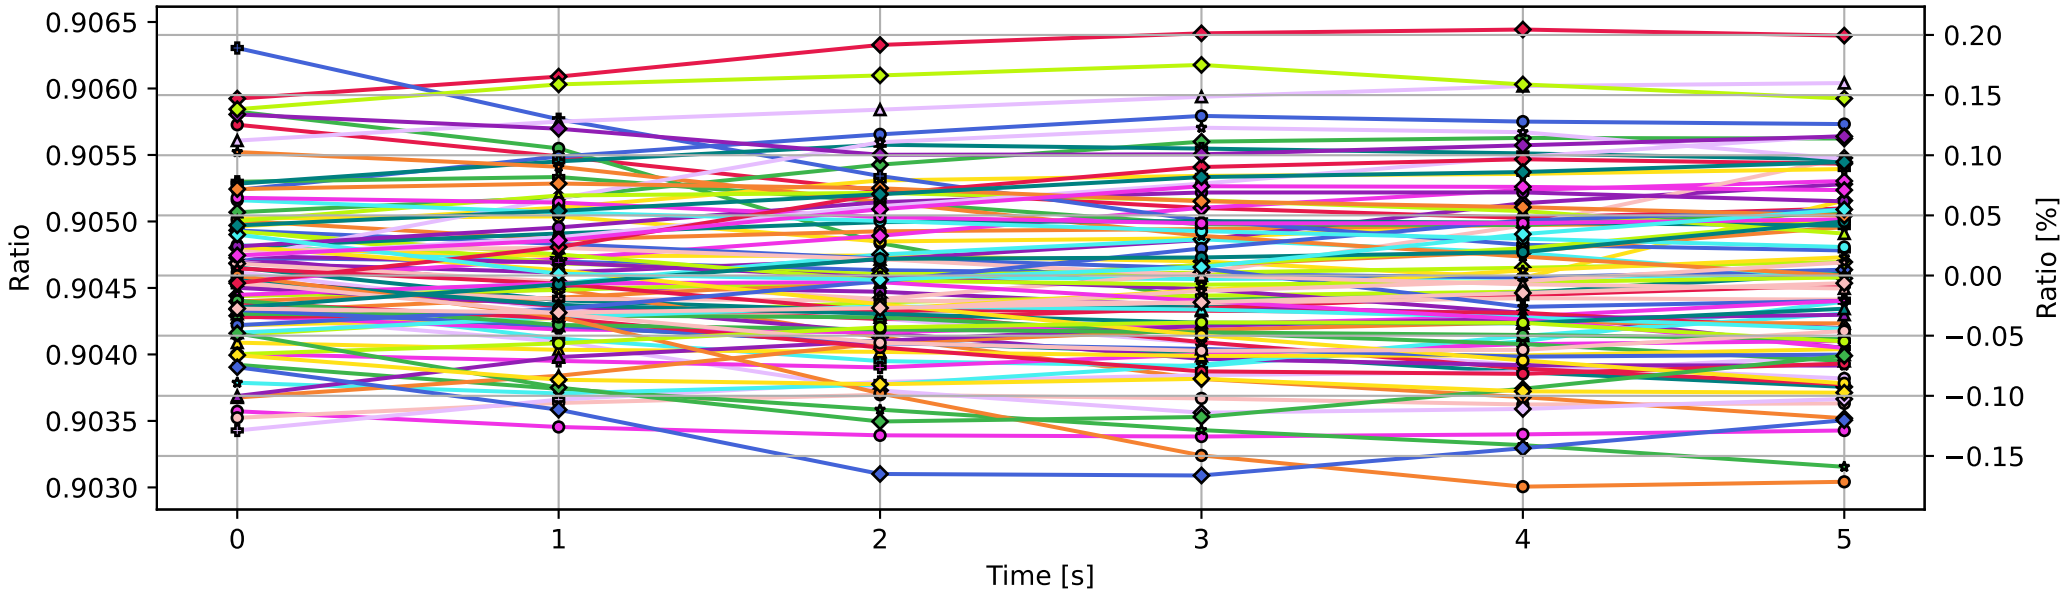

PS4 Tran/PS5 Refl timeseries ratios (overlaid)

PS4 Refl/PS5 Tran timeseries ratios (overlaid)