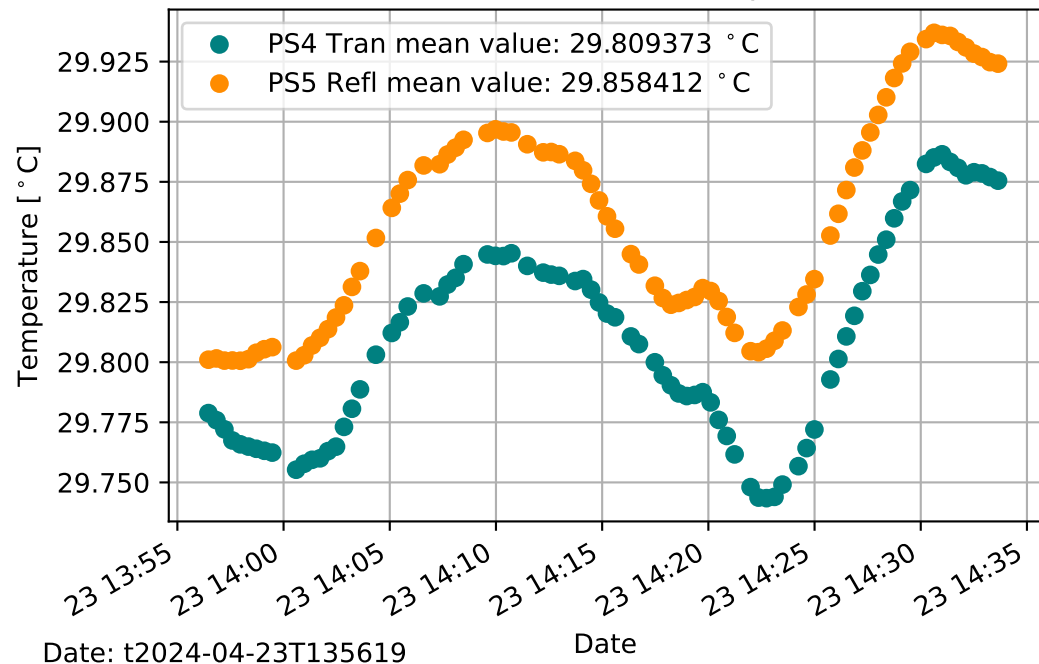

PS4 Tran and PS5 Refl Voltage

PS4 Refl and PS5 Tran Voltage

PS4 Tran and PS5 Refl Temperature

PS4 Refl and PS5 Tran Temperature