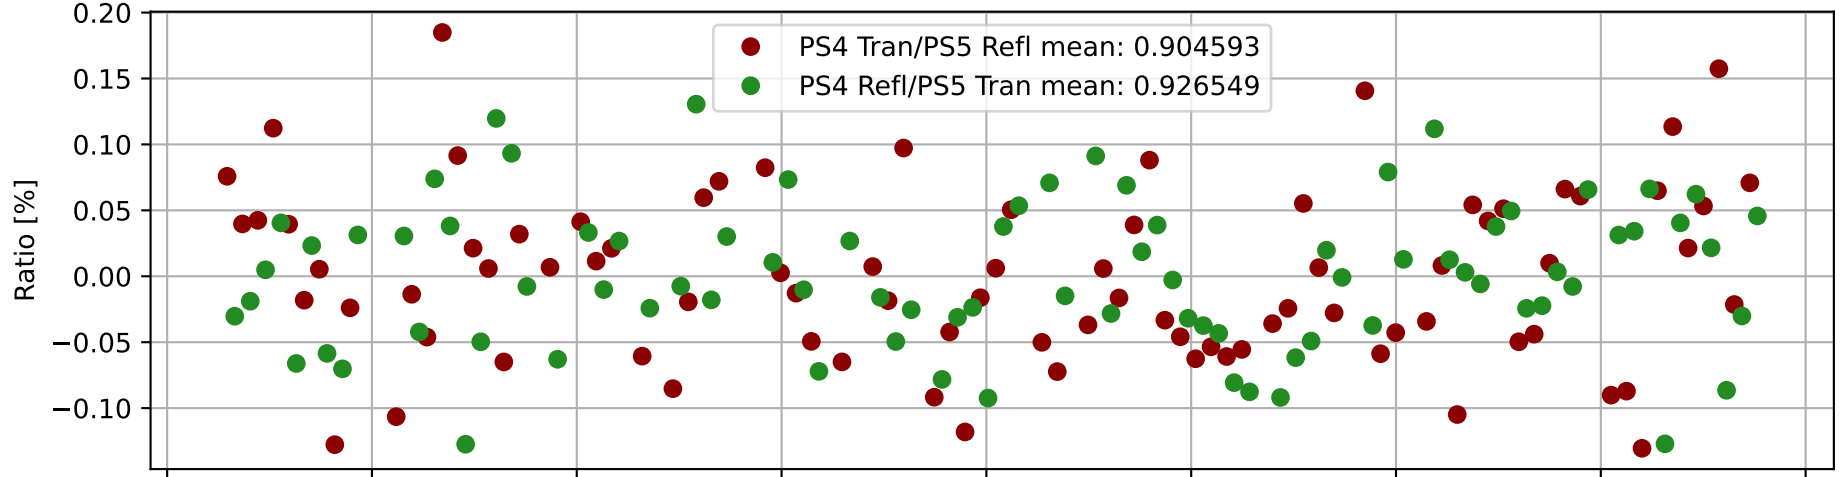

PS4/PS5 timeseries ratios

PS4/PS5 final ratios