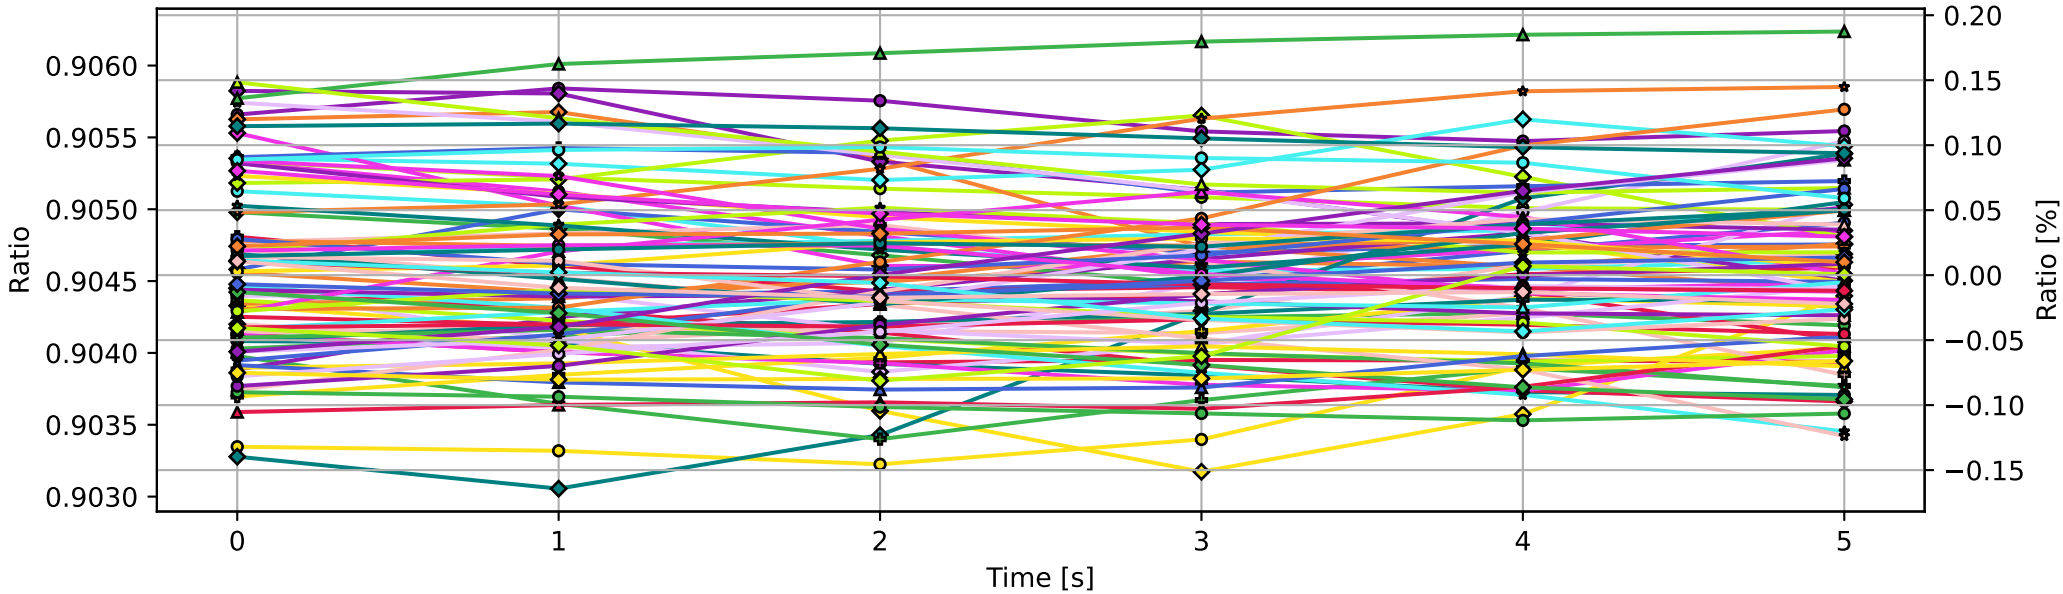

PS4 Tran/PS5 Refl timeseries ratios (overlaid)

PS4 Refl/PS5 Tran timeseries ratios (overlaid)